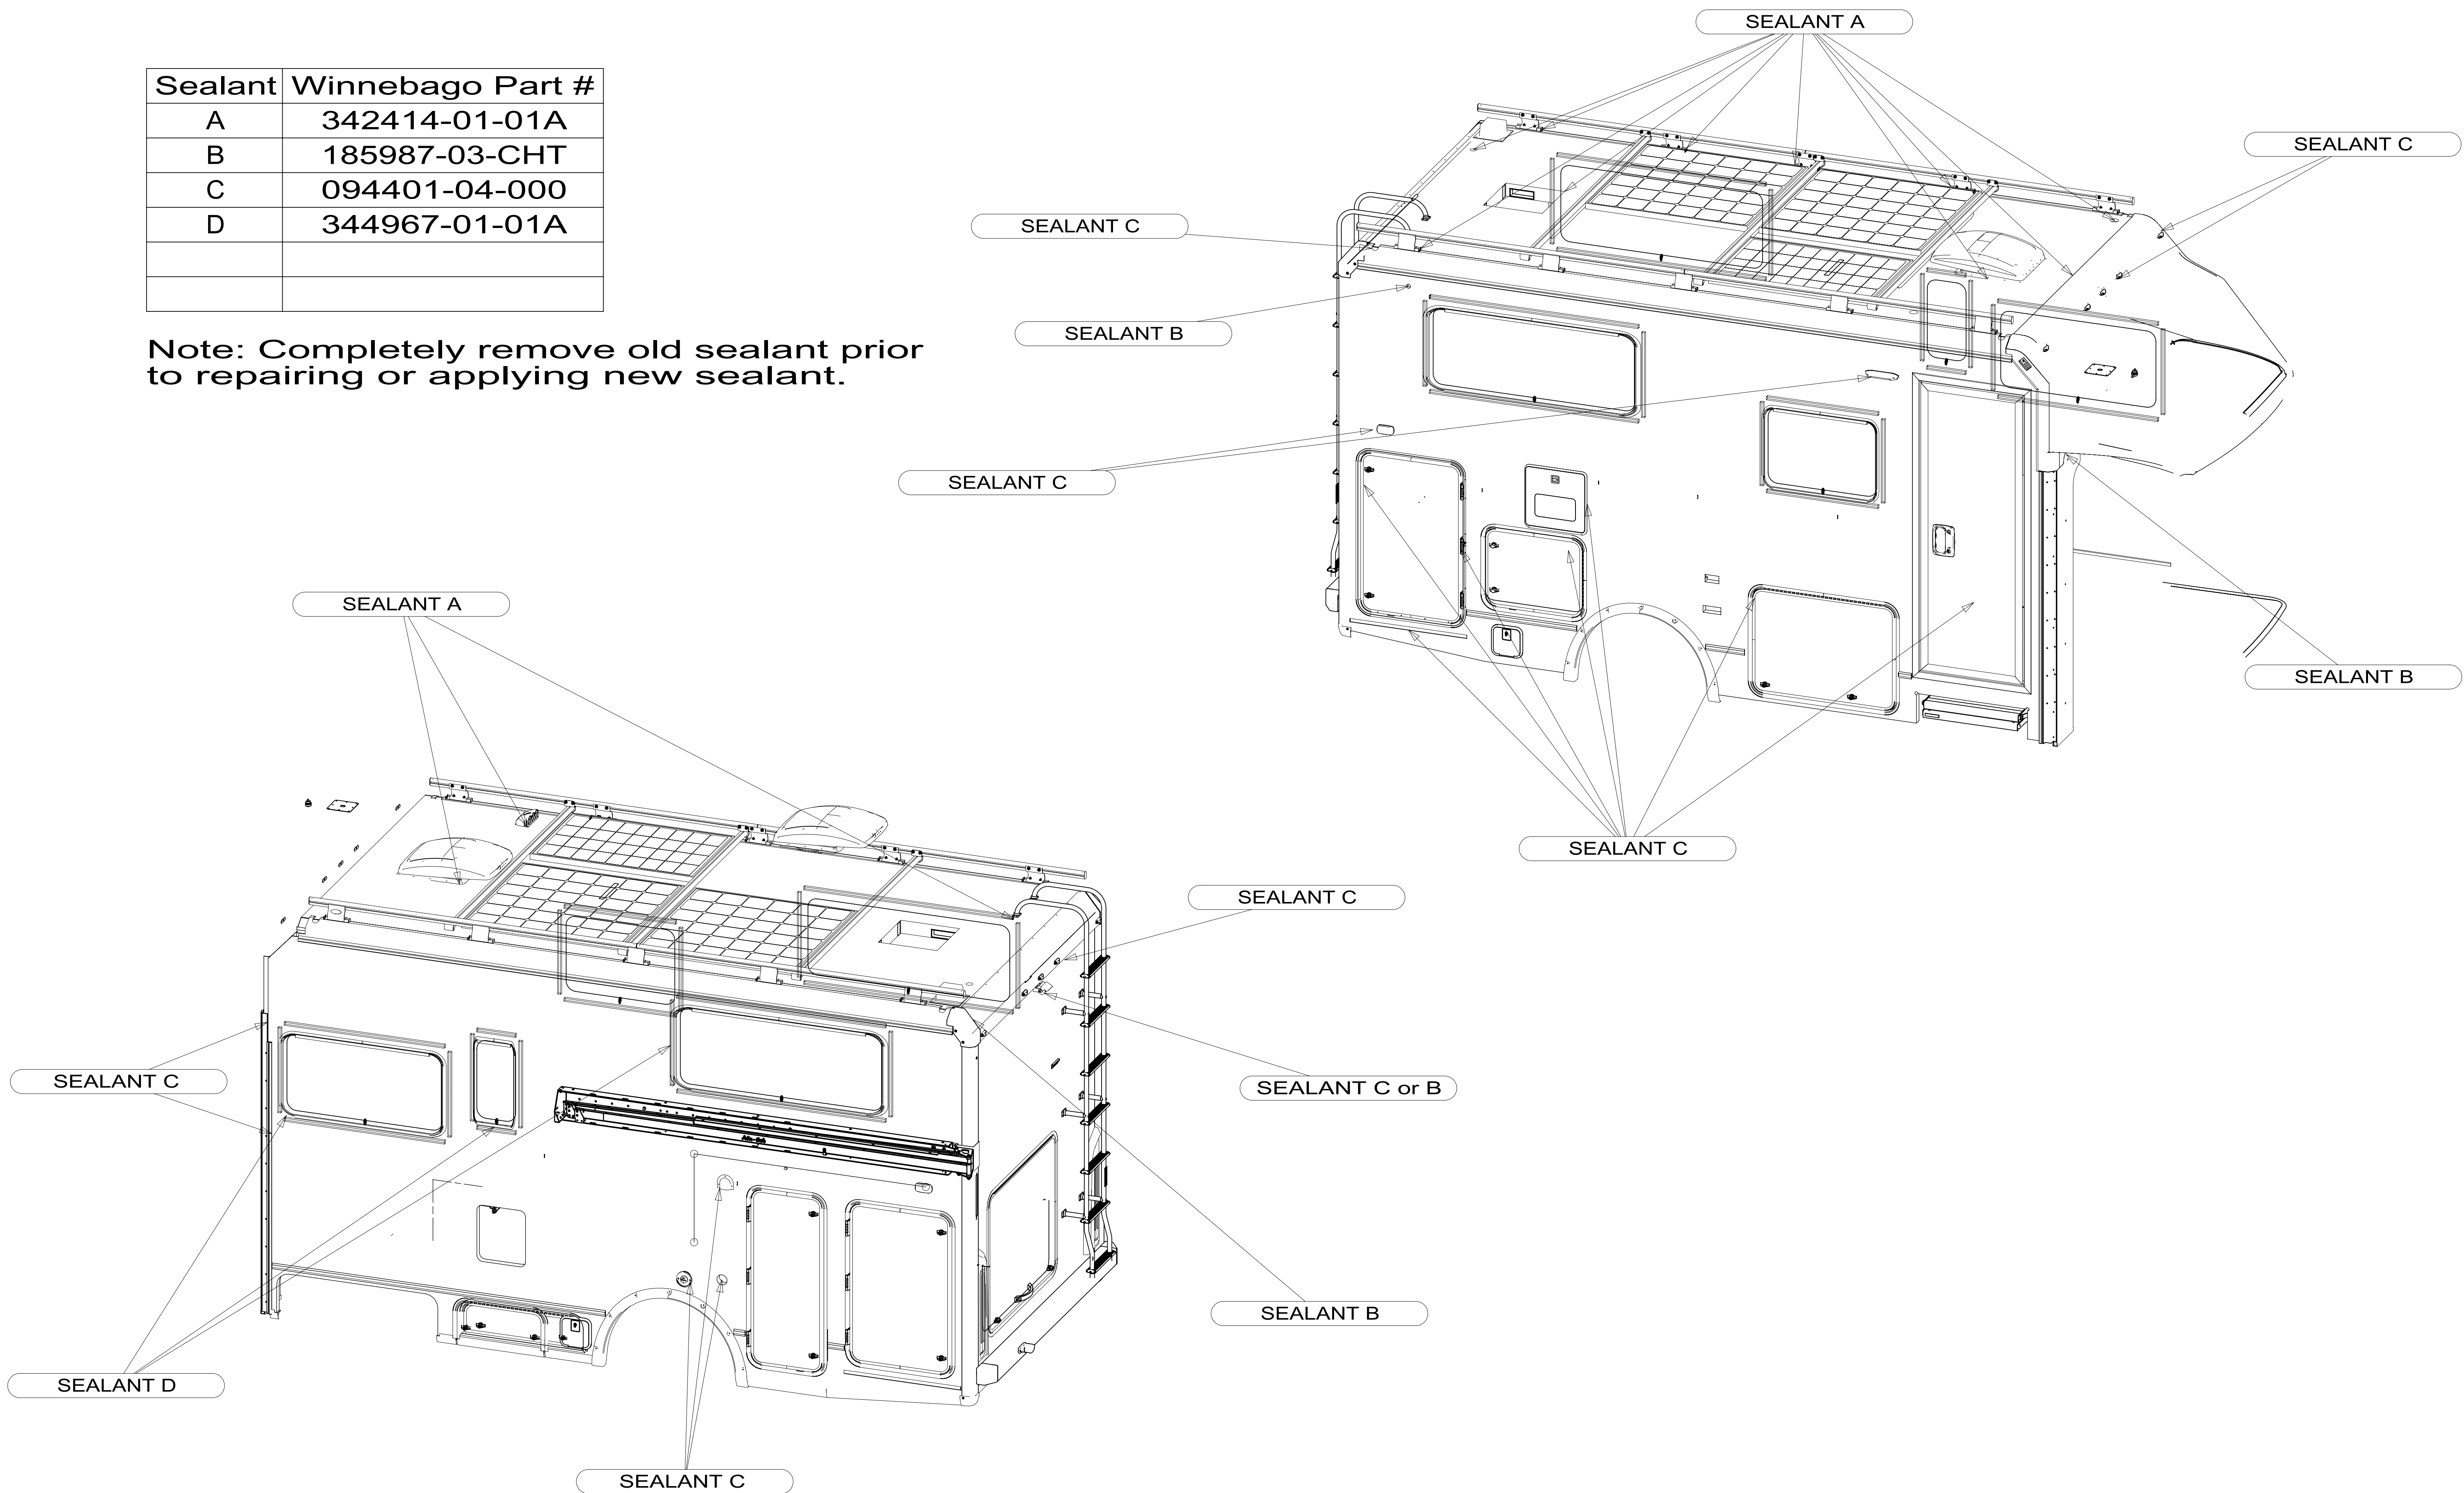

Sealant	Winnebago Part #
A	342414-01-01A
B	185987-03-CHT
C	094401-04-000
D	344967-01-01A

**Note: Completely remove old sealant prior to repairing or applying new sealant.**

# 622A Sealant Call-out Sheet