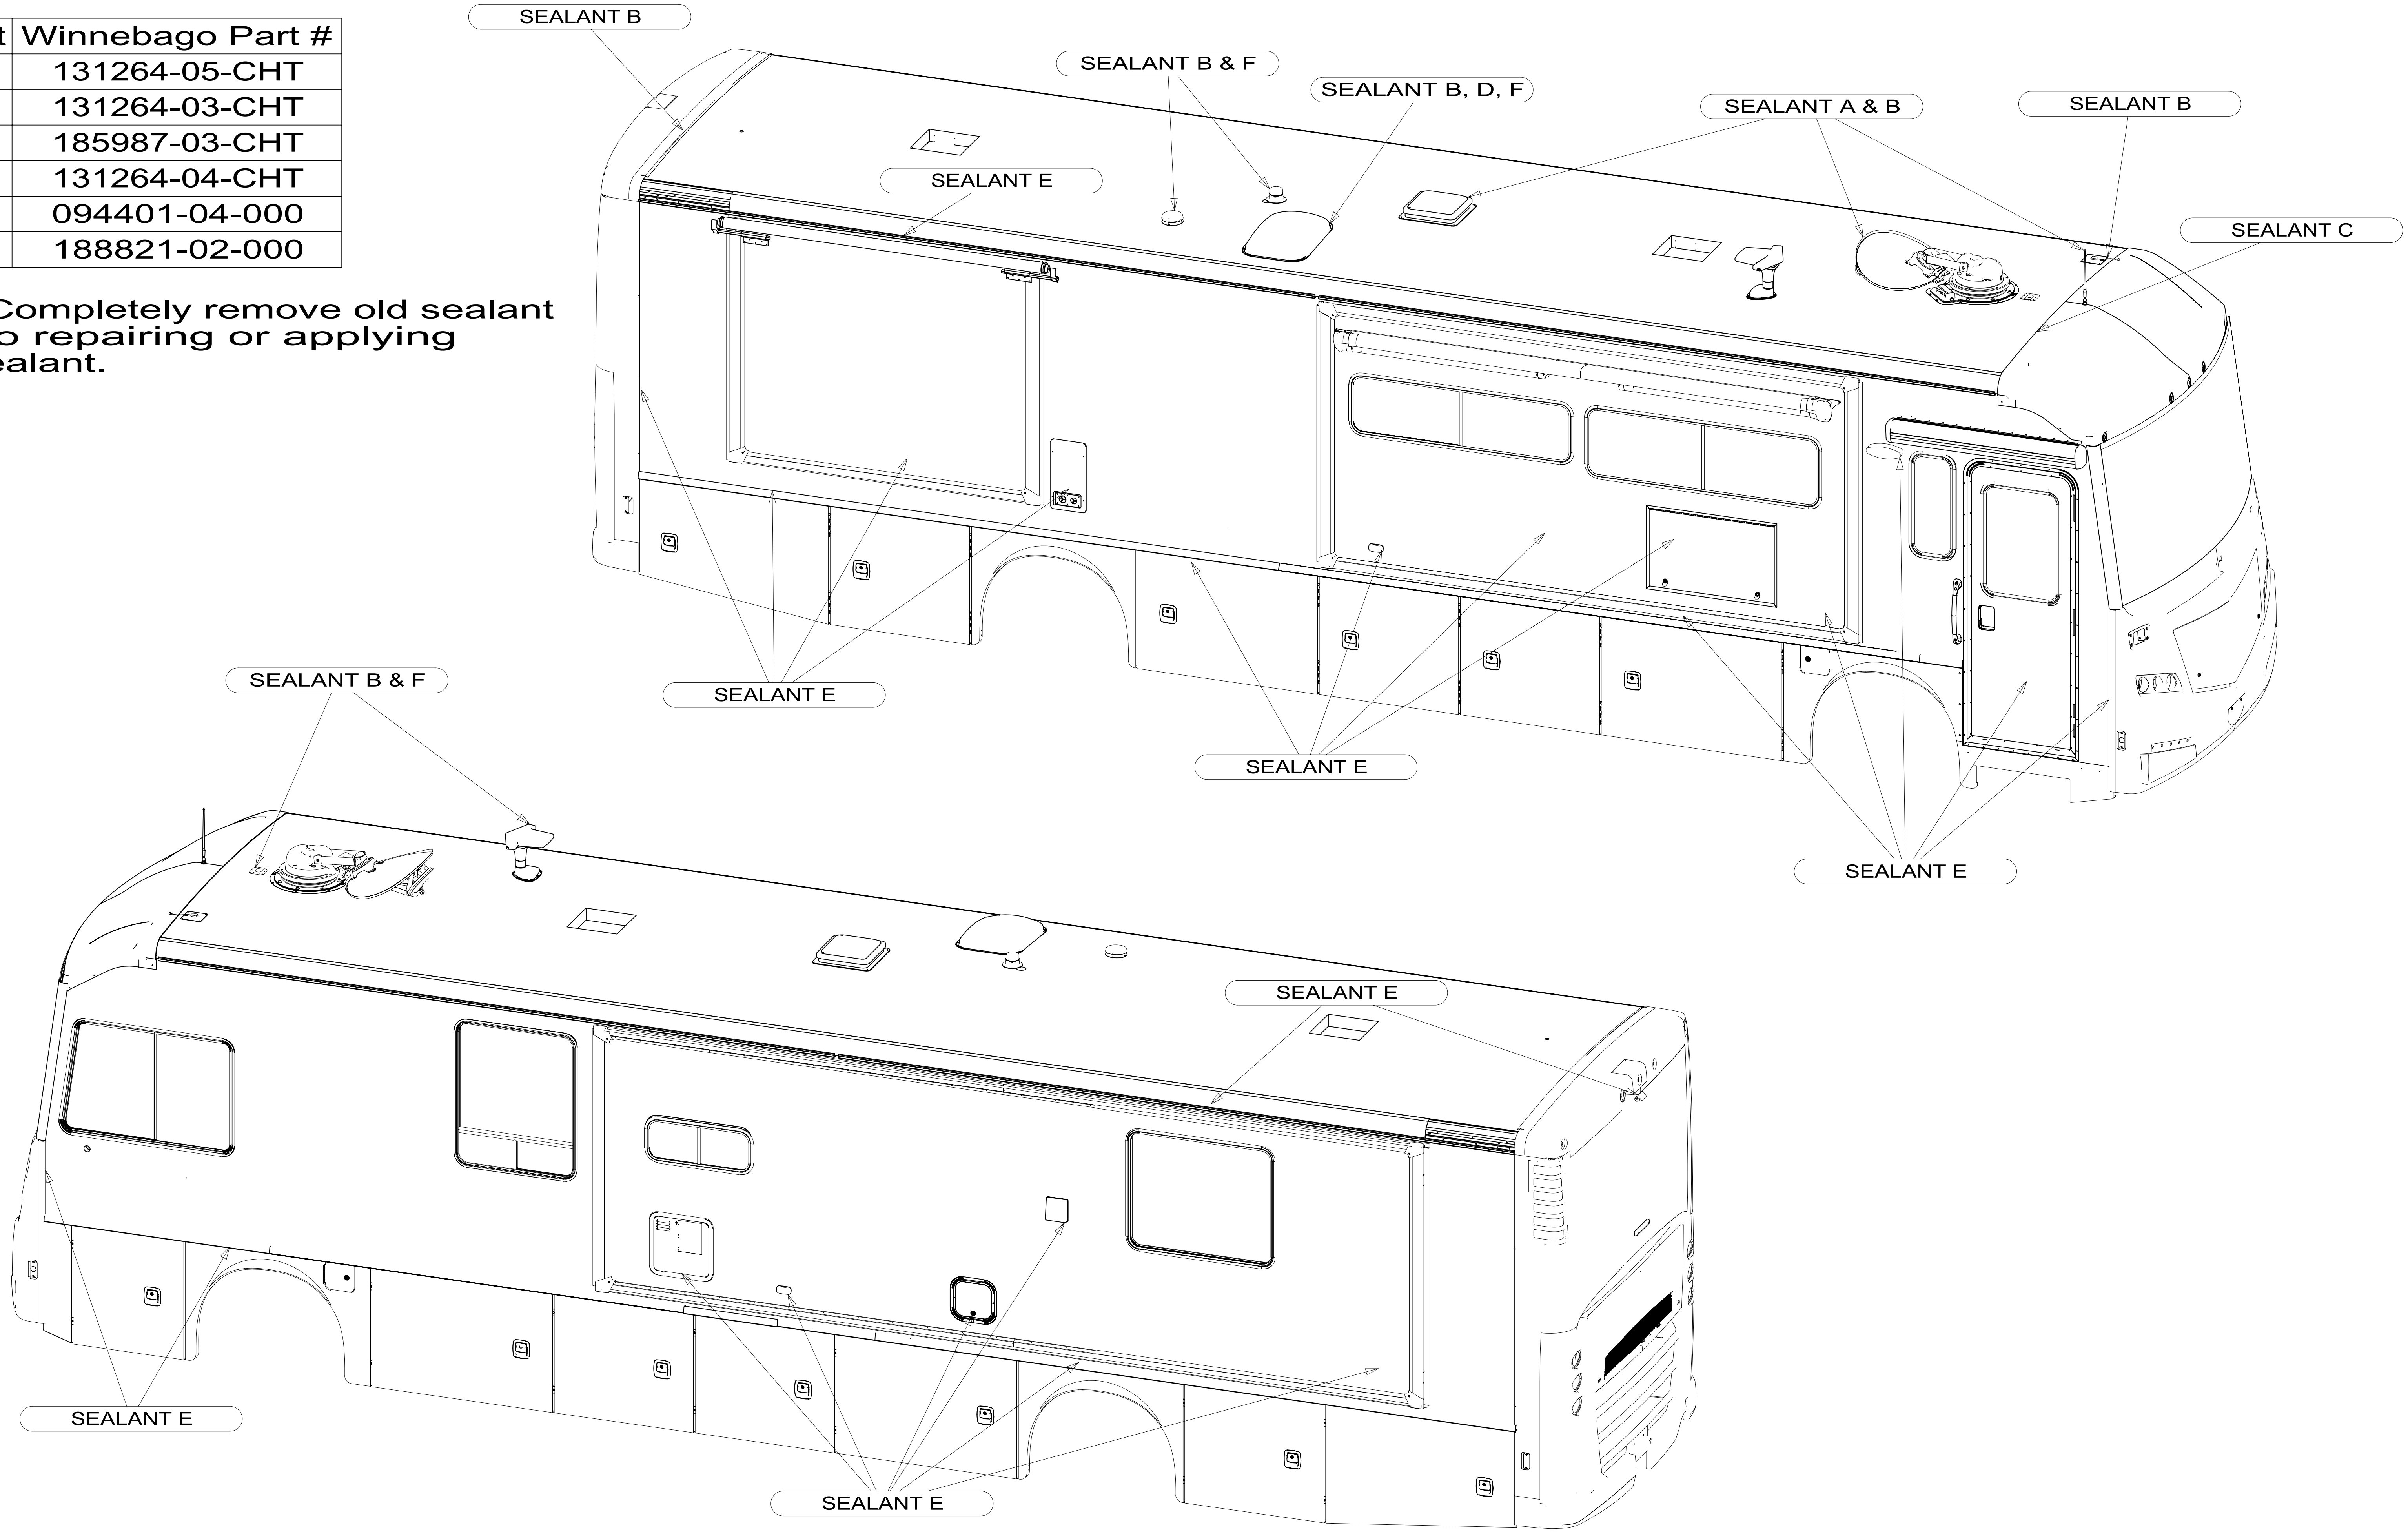

Sealant	Winnebago Part #
A	131264-05-CHT
B	131264-03-CHT
C	185987-03-CHT
D	131264-04-CHT
E	094401-04-000
F	188821-02-000

Note: Completely remove old sealant prior to repairing or applying new sealant.

# L36G Sealant Call-out Sheet