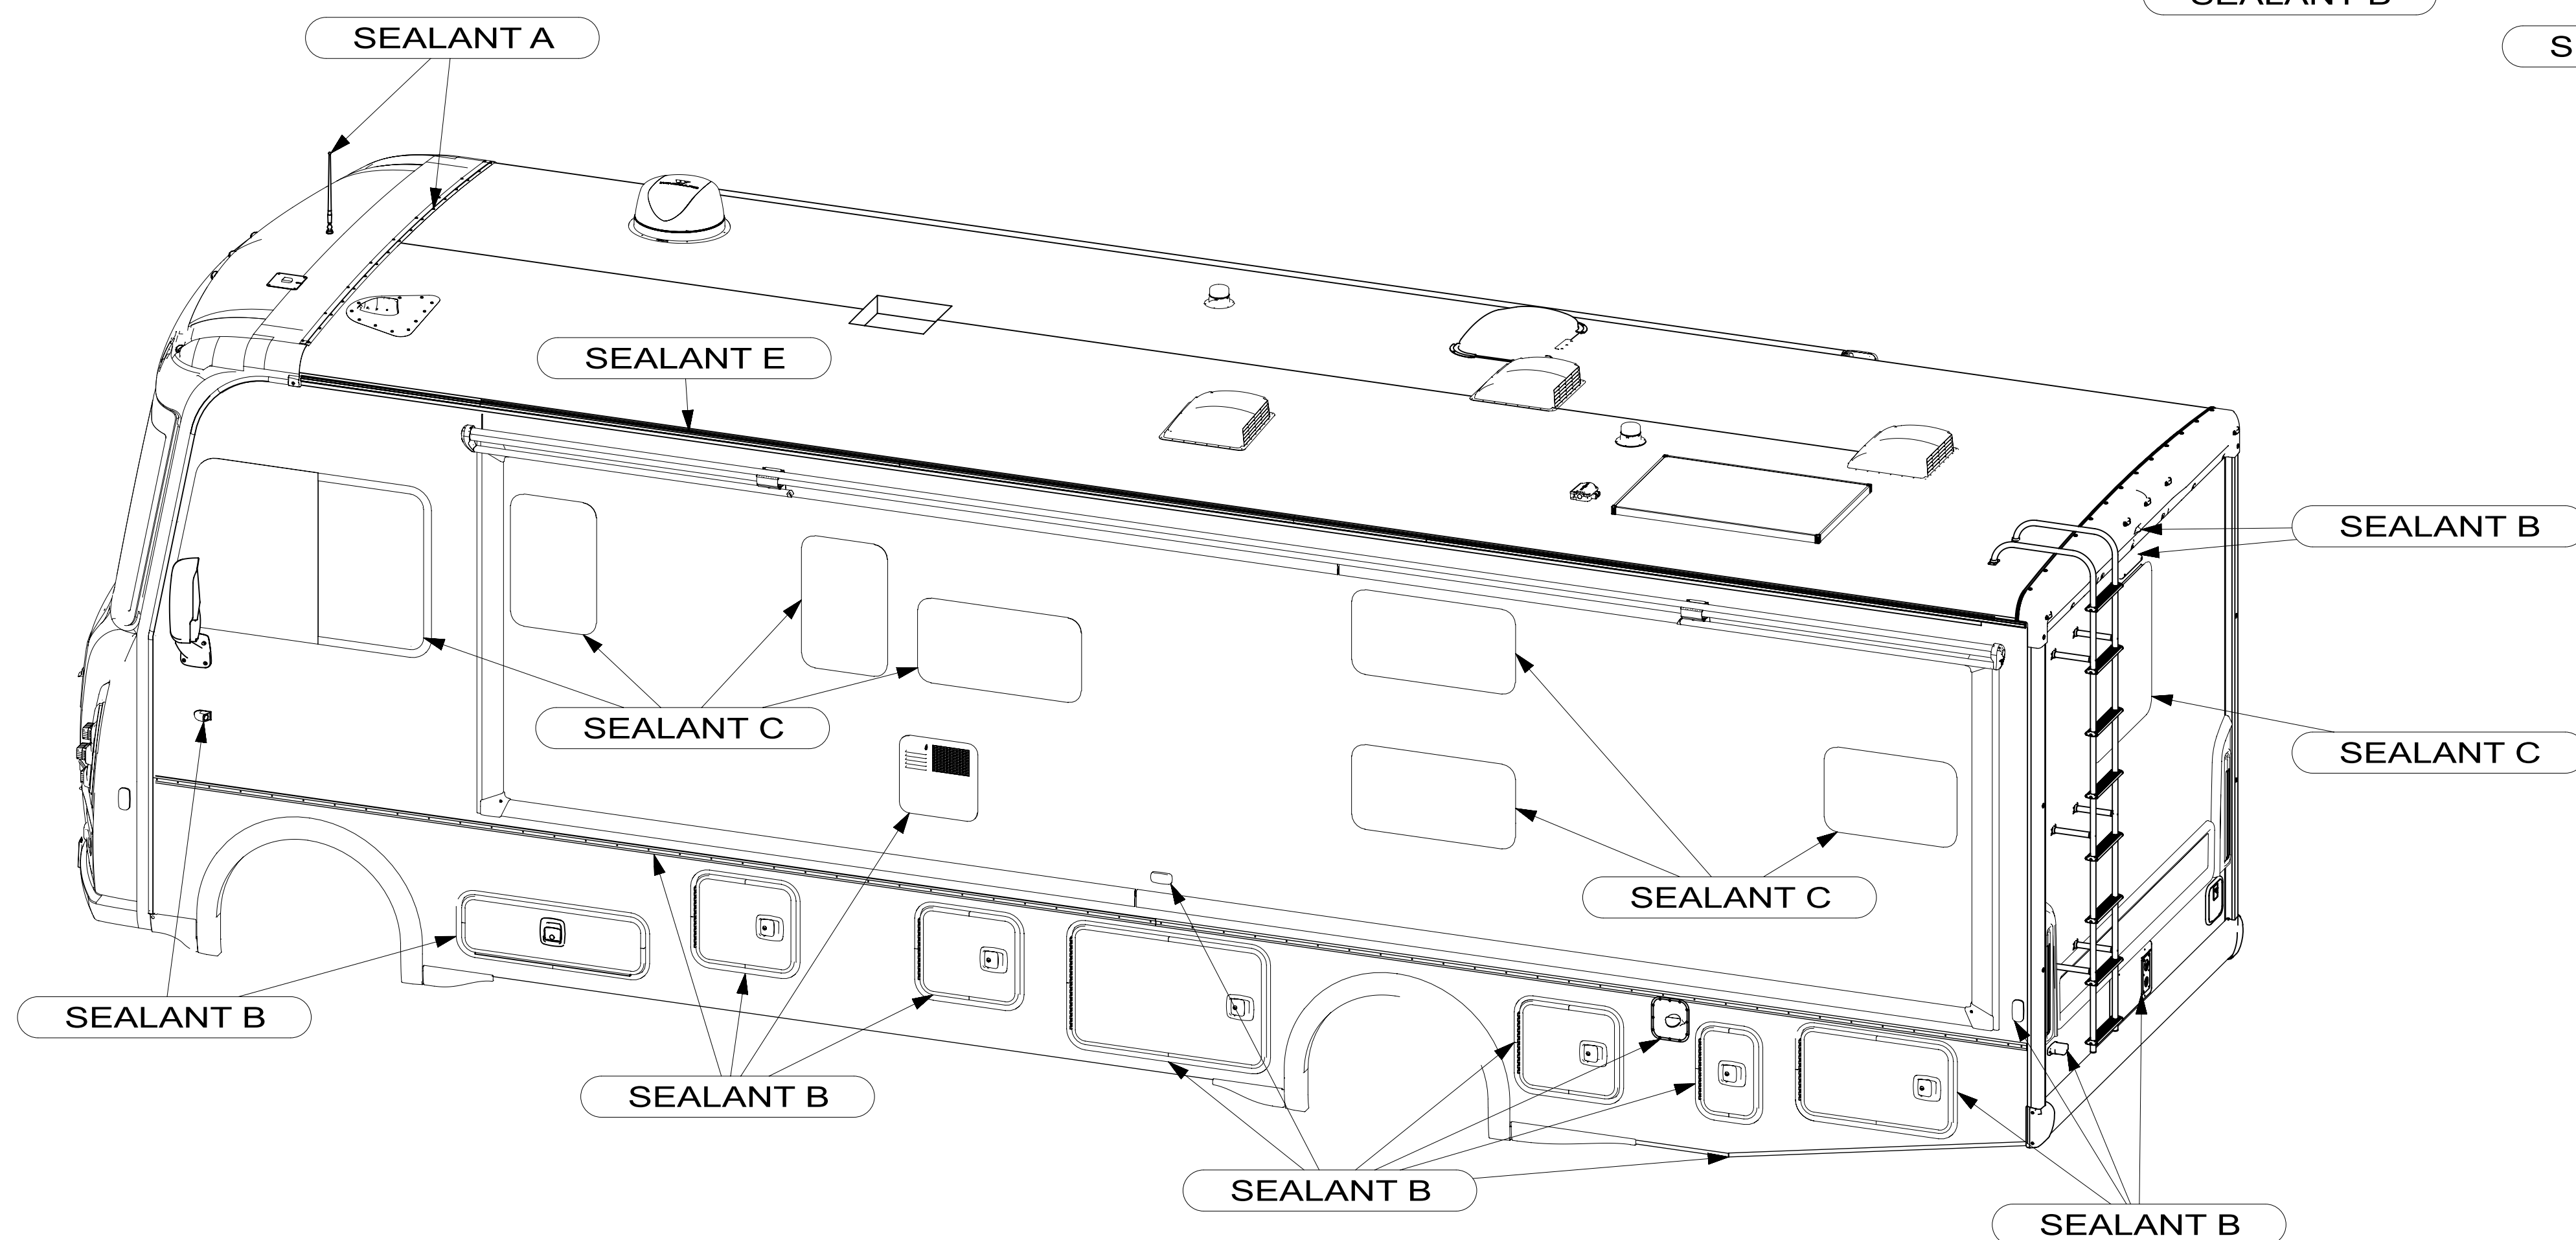

Sealant	Winnebago Part #	Description
A	342414-01-CHT	SEALANT-SELF-LEVELING ROOF
B	351157-01-000	SEALER-SEAM CLEAR
C	344967-01-CHT	ADHESIVE/SEALANT-PUMP BUTYL
D	185987-01-CHT	SEALANT-URETHANE
E	356573-01-CHT	SEALANT-MS POLYMER

**Note:** Completely remove old sealant prior to repairing or applying new sealant.

## E31B Sealant Call-out Sheet