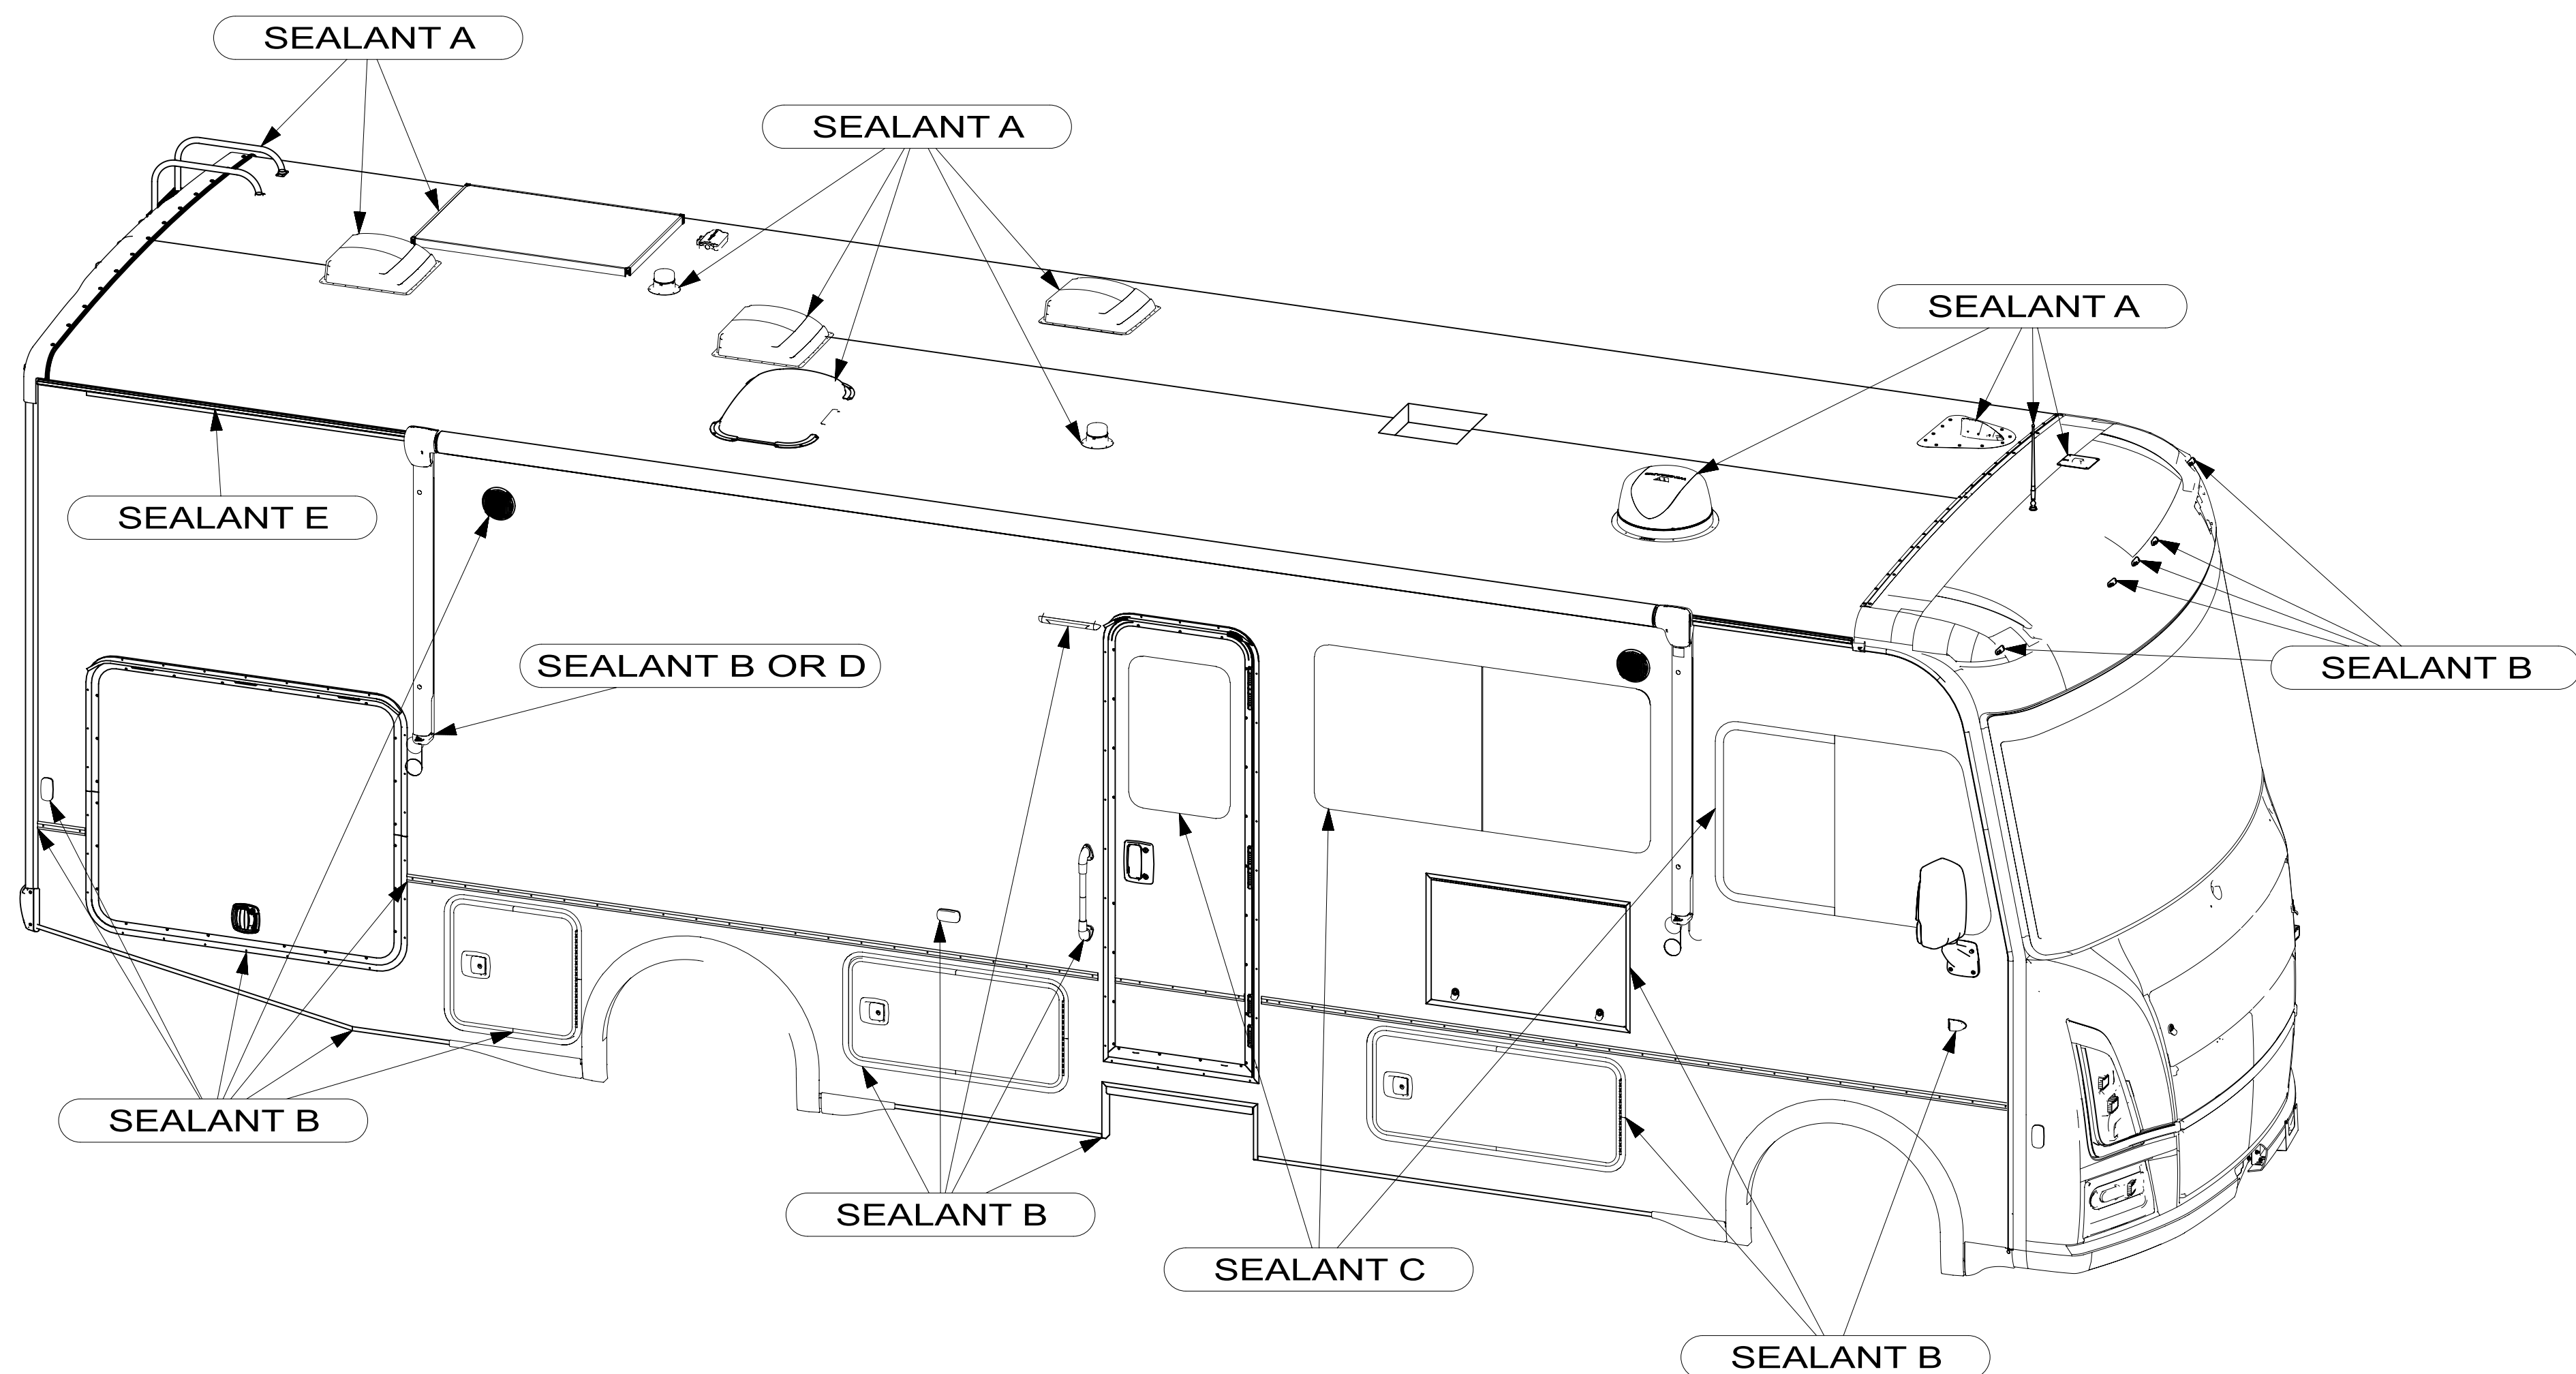

Sealant	Winnebago Part #	Description
A	342414-01-CHT	SEALANT-SELF-LEVELING ROOF
B	351157-01-000	SEALER-SEAM CLEAR
C	344967-01-CHT	ADHESIVE/SEALANT-PUMP BUTYL
D	185987-01-CHT	SEALANT-URETHANE
E	356573-01-CHT	SEALANT-MS POLYMER

**Note:** Completely remove old sealant prior to repairing or applying new sealant.

## E31B Sealant Call-out Sheet