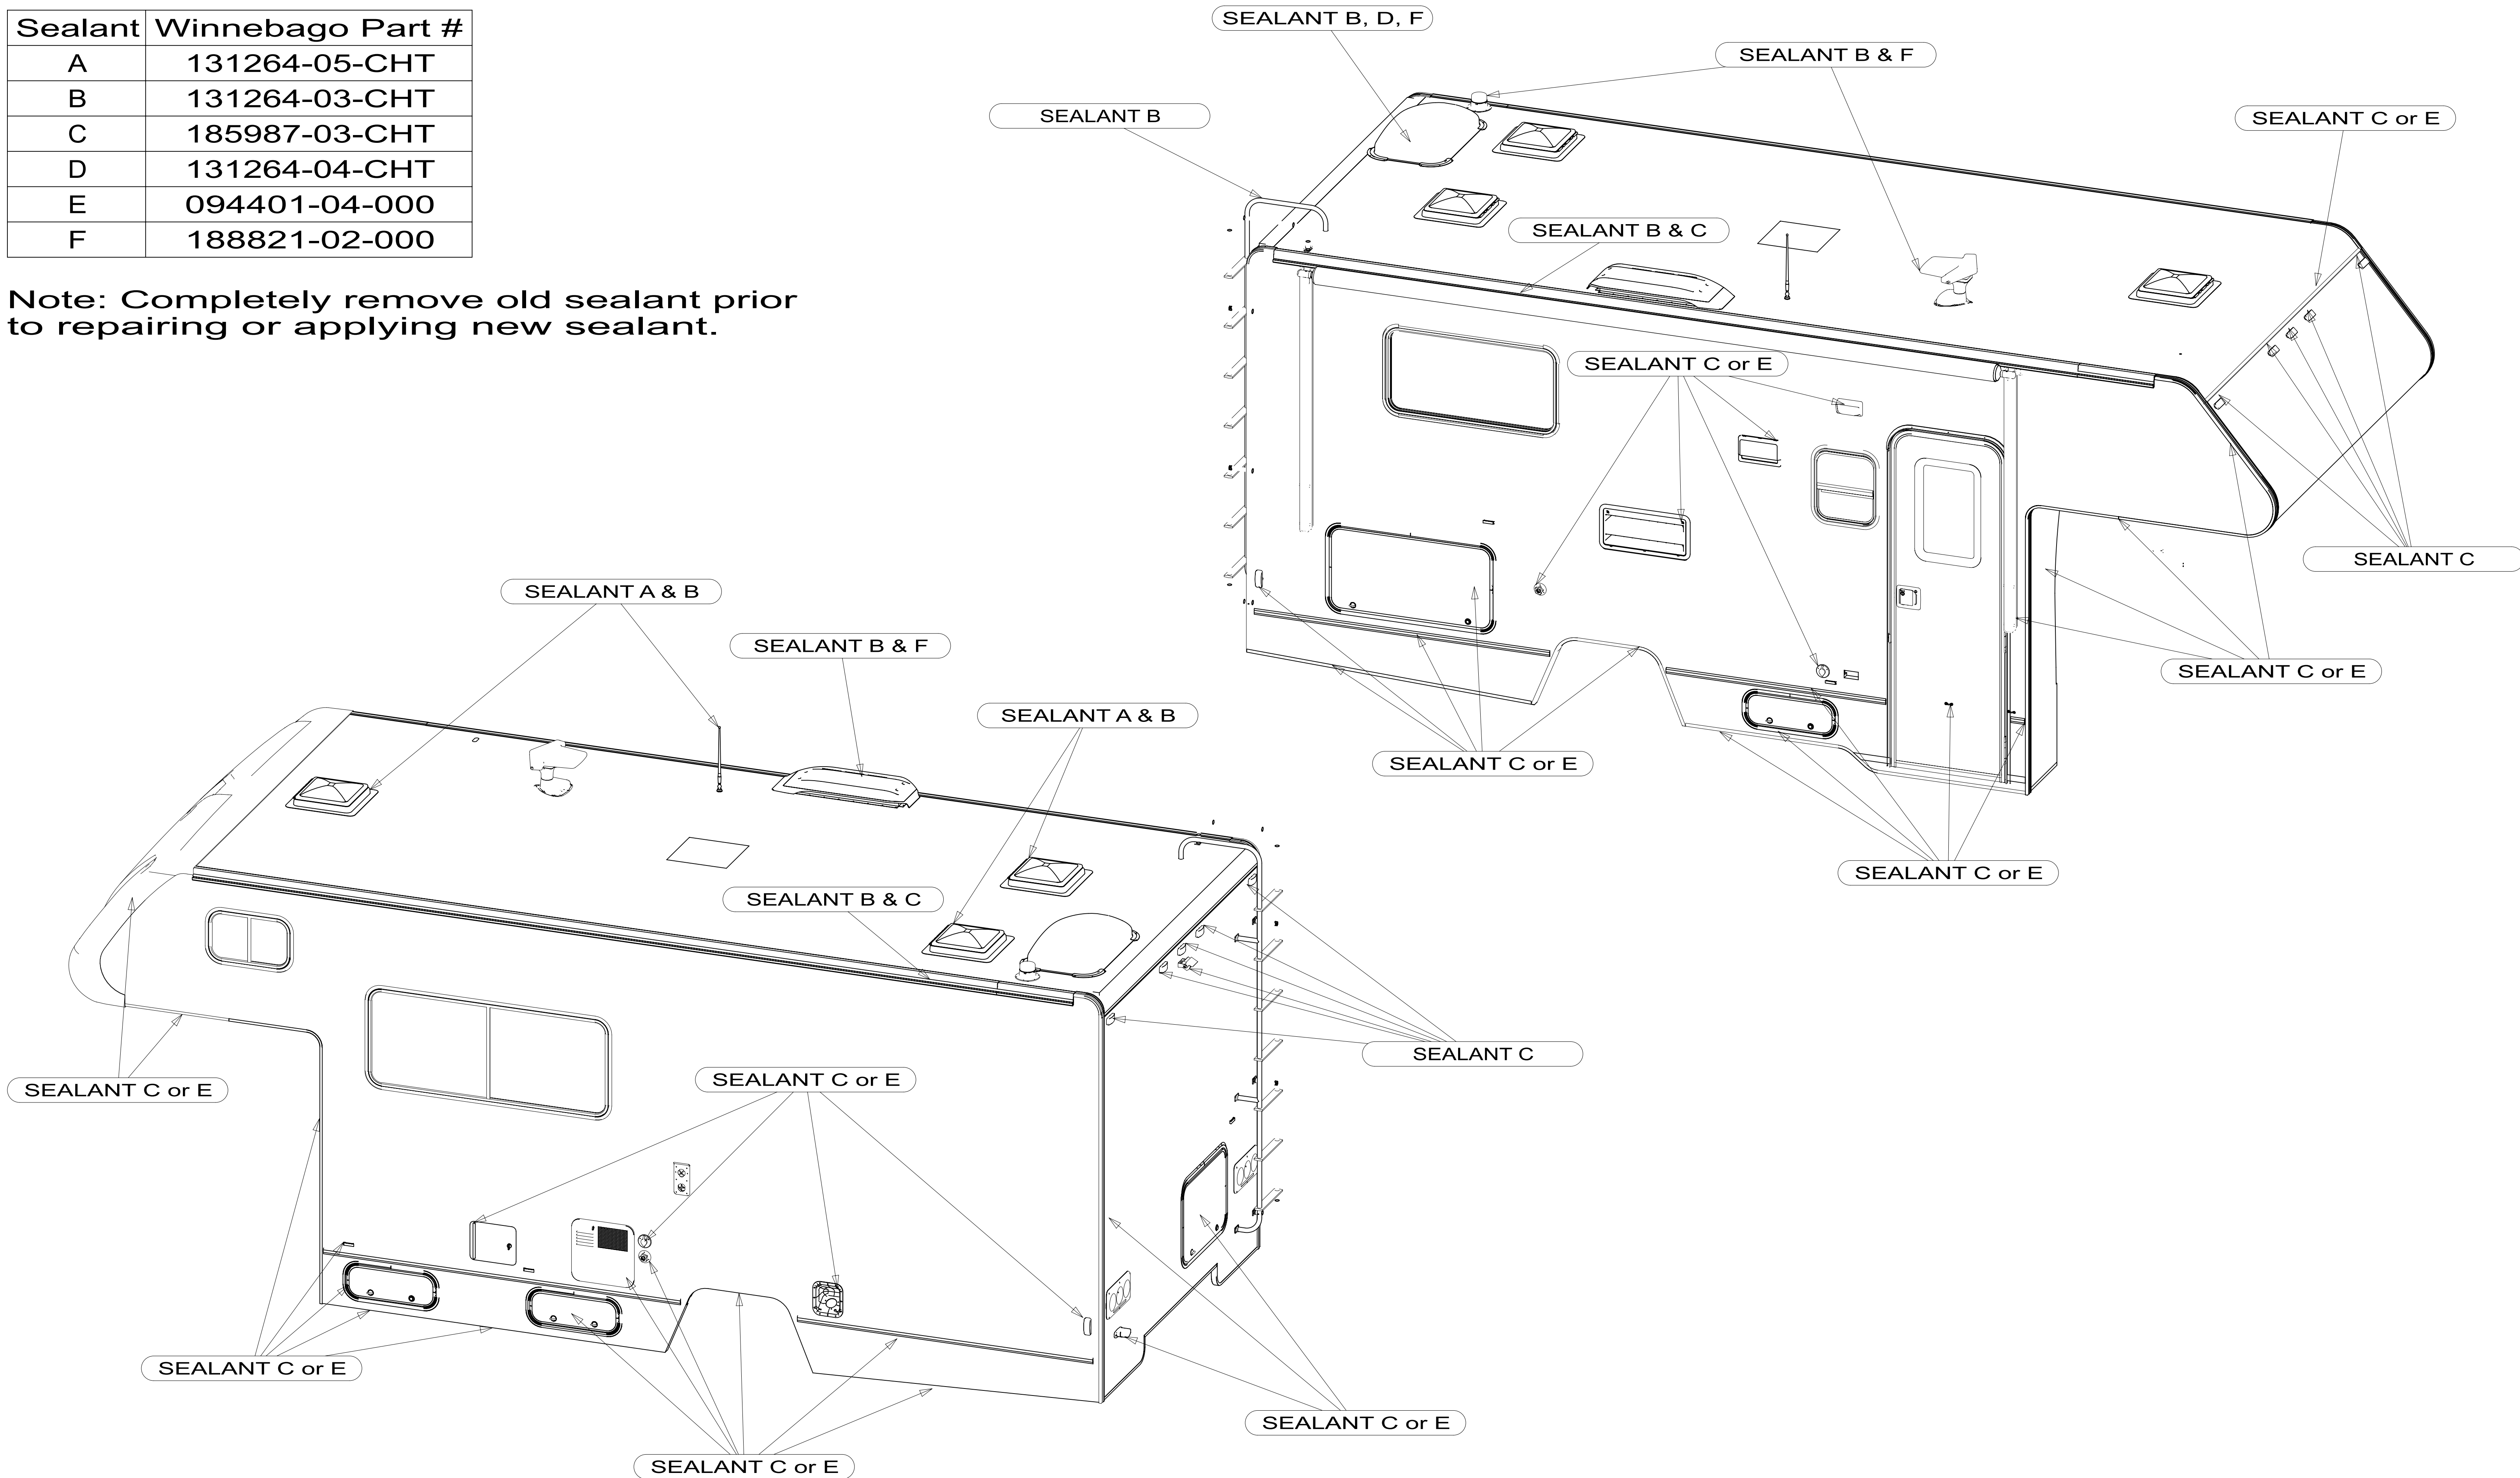

Sealant	Winnebago Part #
A	131264-05-CHT
B	131264-03-CHT
C	185987-03-CHT
D	131264-04-CHT
E	094401-04-000
F	188821-02-000

**Note: Completely remove old sealant prior to repairing or applying new sealant.**

# 322r Sealant Call-out Sheet