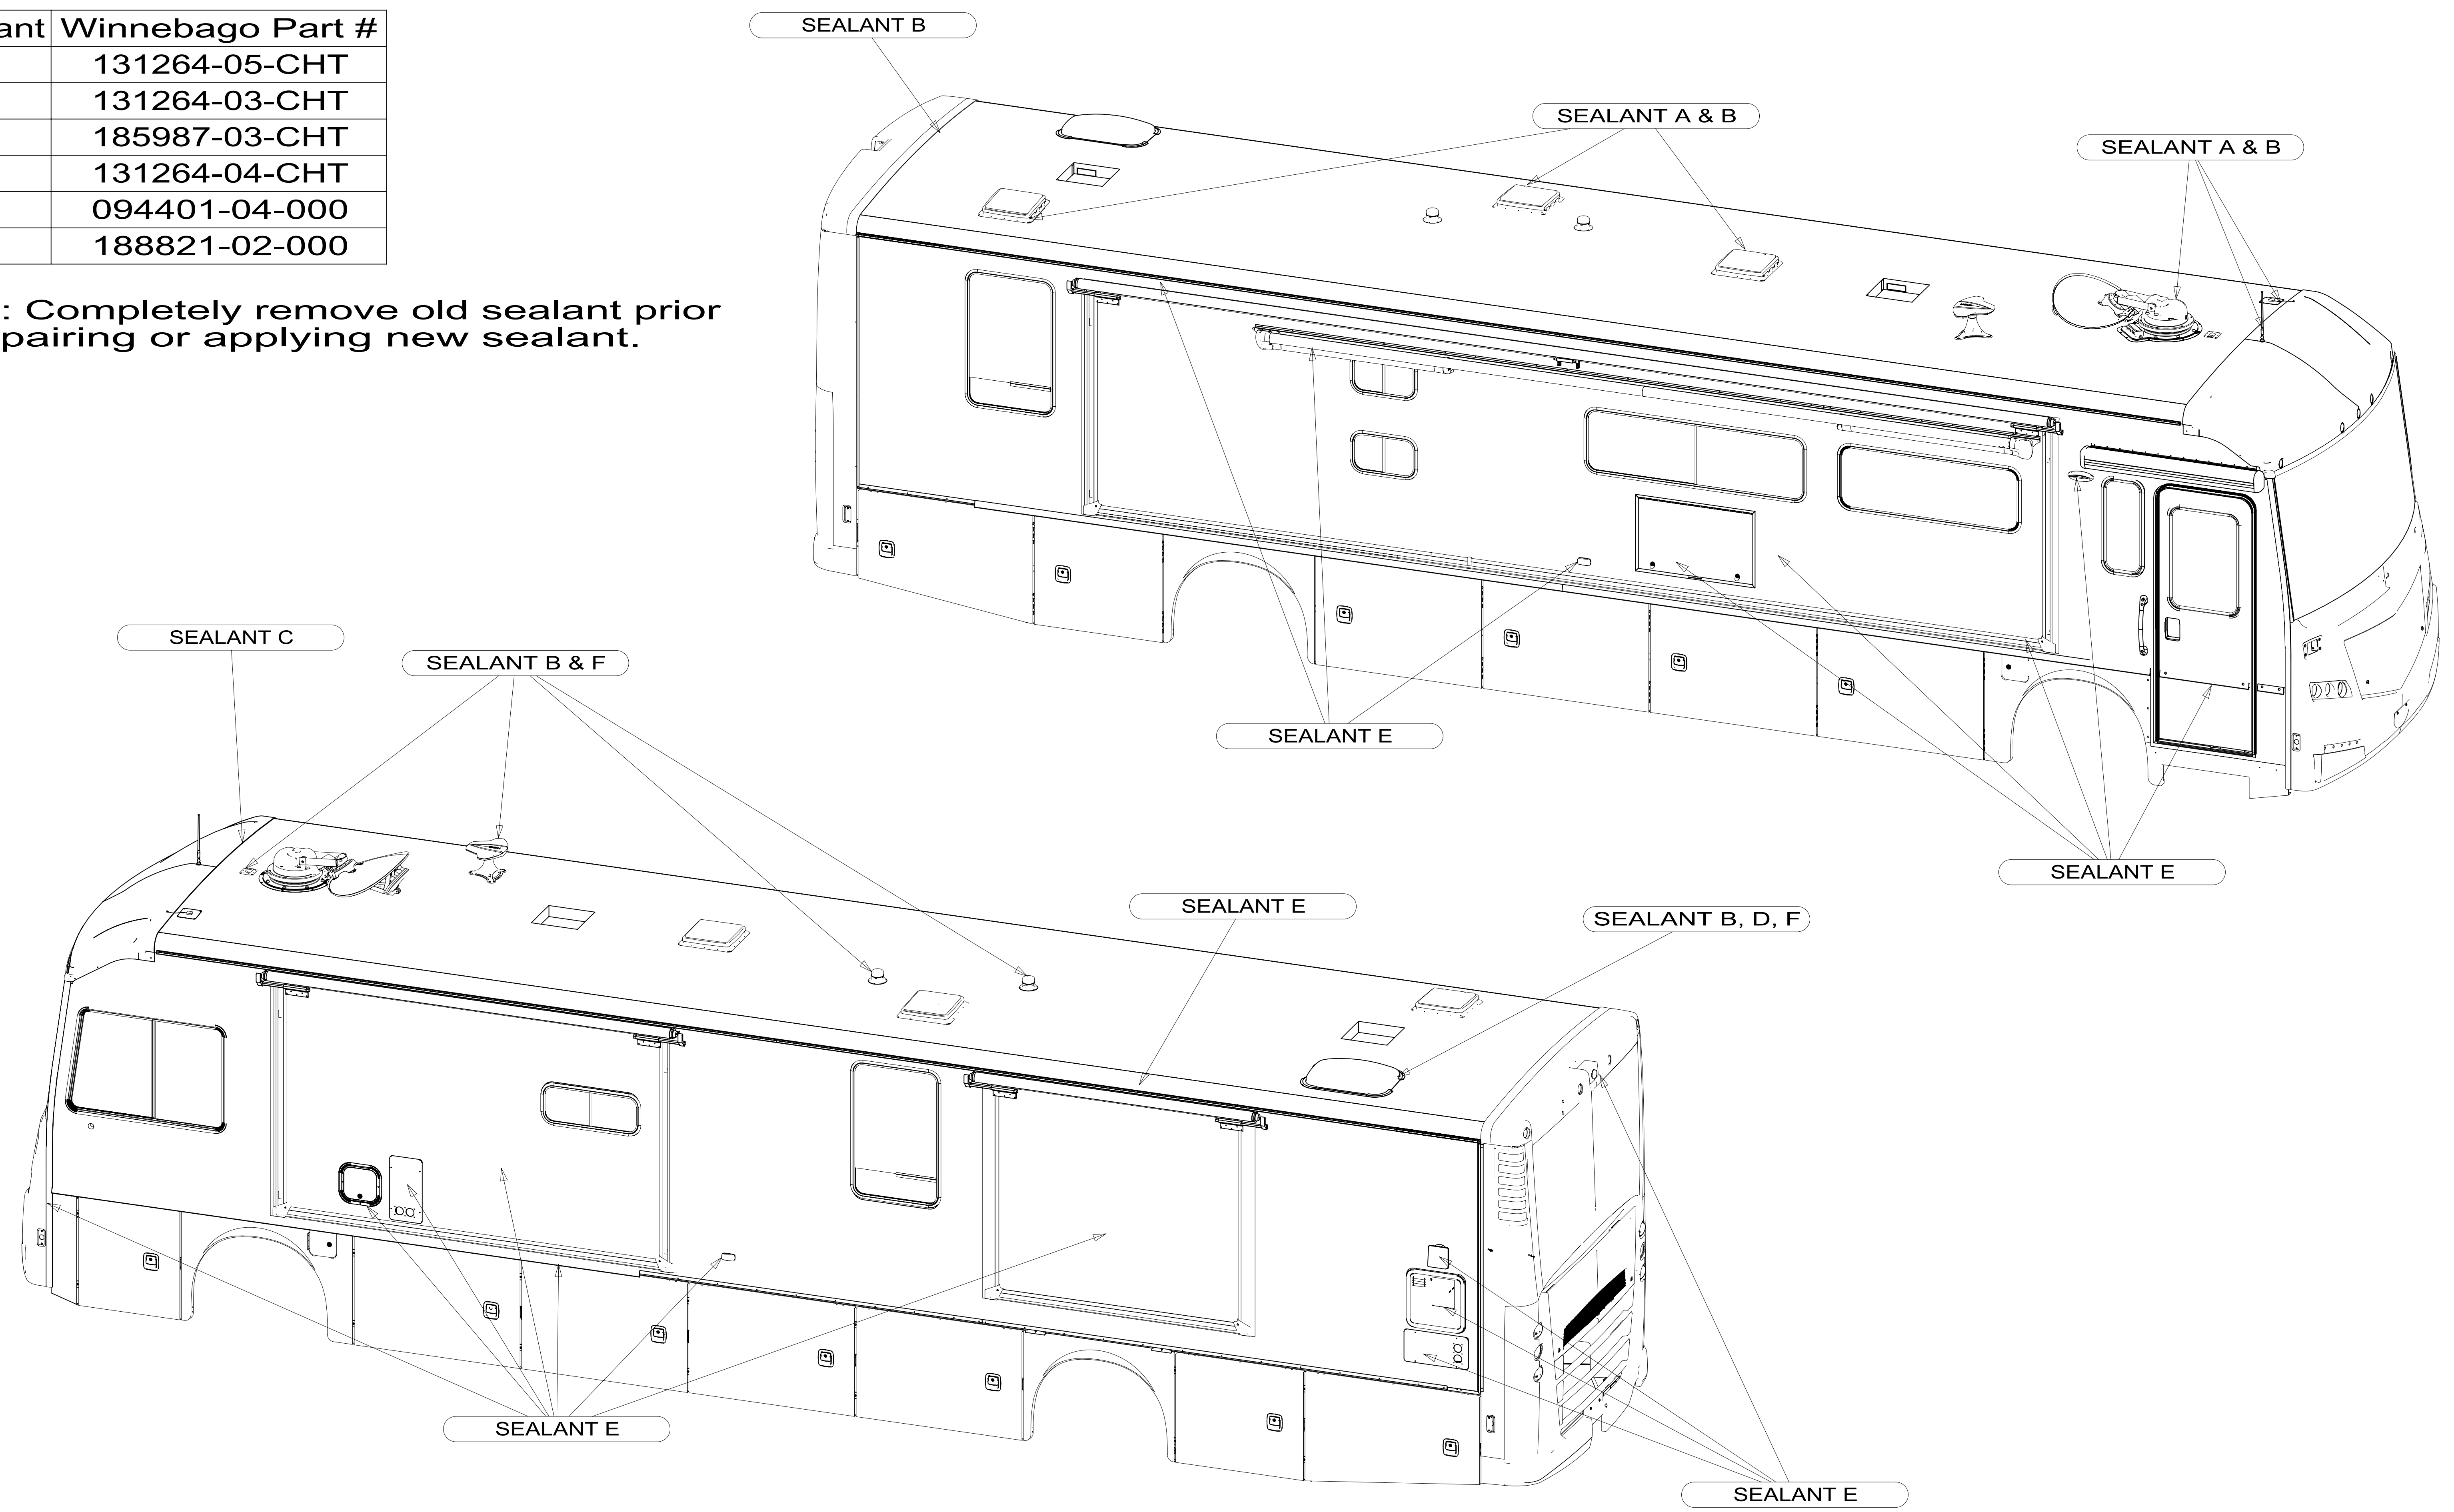

Sealant	Winnebago Part #
A	131264-05-CHT
B	131264-03-CHT
C	185987-03-CHT
D	131264-04-CHT
E	094401-04-000
F	188821-02-000

Note: Completely remove old sealant prior to repairing or applying new sealant.

L38W Sealant Call-out Sheet