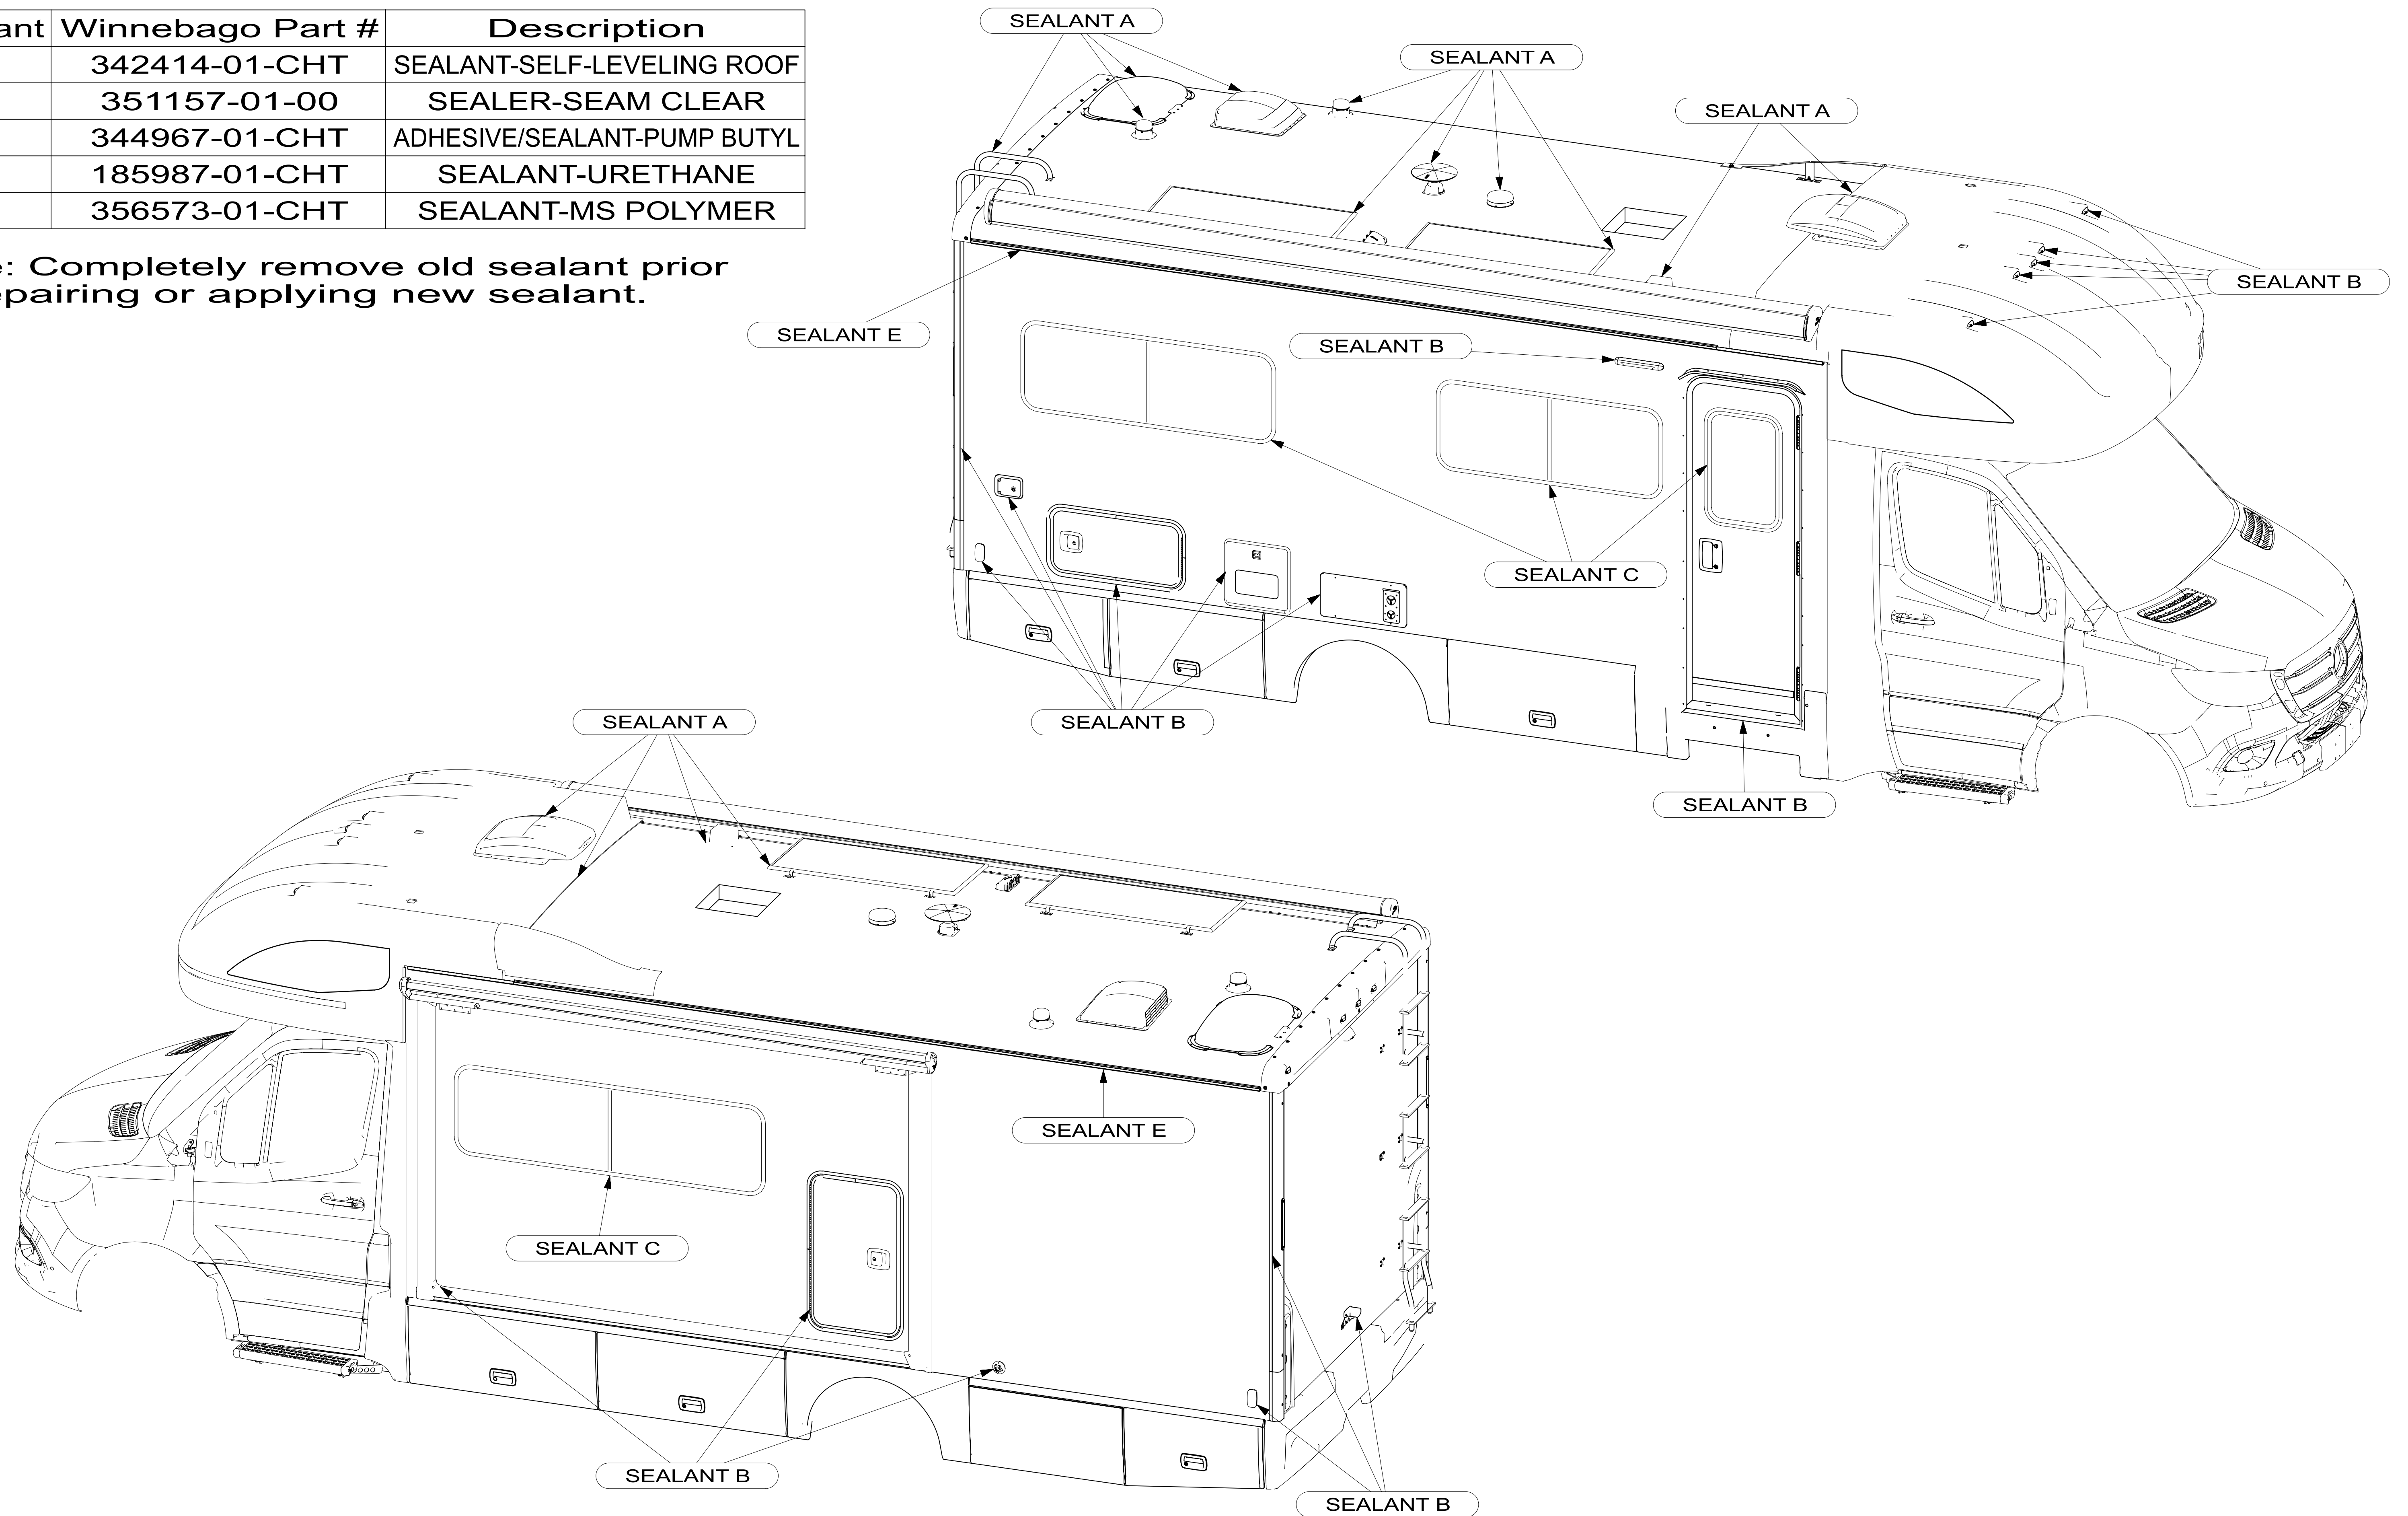

| Sealant | Winnebago Part # | Description |
|---------|------------------|-----------------------------|
| A | 342414-01-CHT | SEALANT-SELF-LEVELING ROOF |
| B | 351157-01-00 | SEALER-SEAM CLEAR |
| C | 344967-01-CHT | ADHESIVE/SEALANT-PUMP BUTYL |
| D | 185987-01-CHT | SEALANT-URETHANE |
| E | 356573-01-CHT | SEALANT-MS POLYMER |

Note: Completely remove old sealant prior to repairing or applying new sealant.

524J Sealant Call-out Sheet