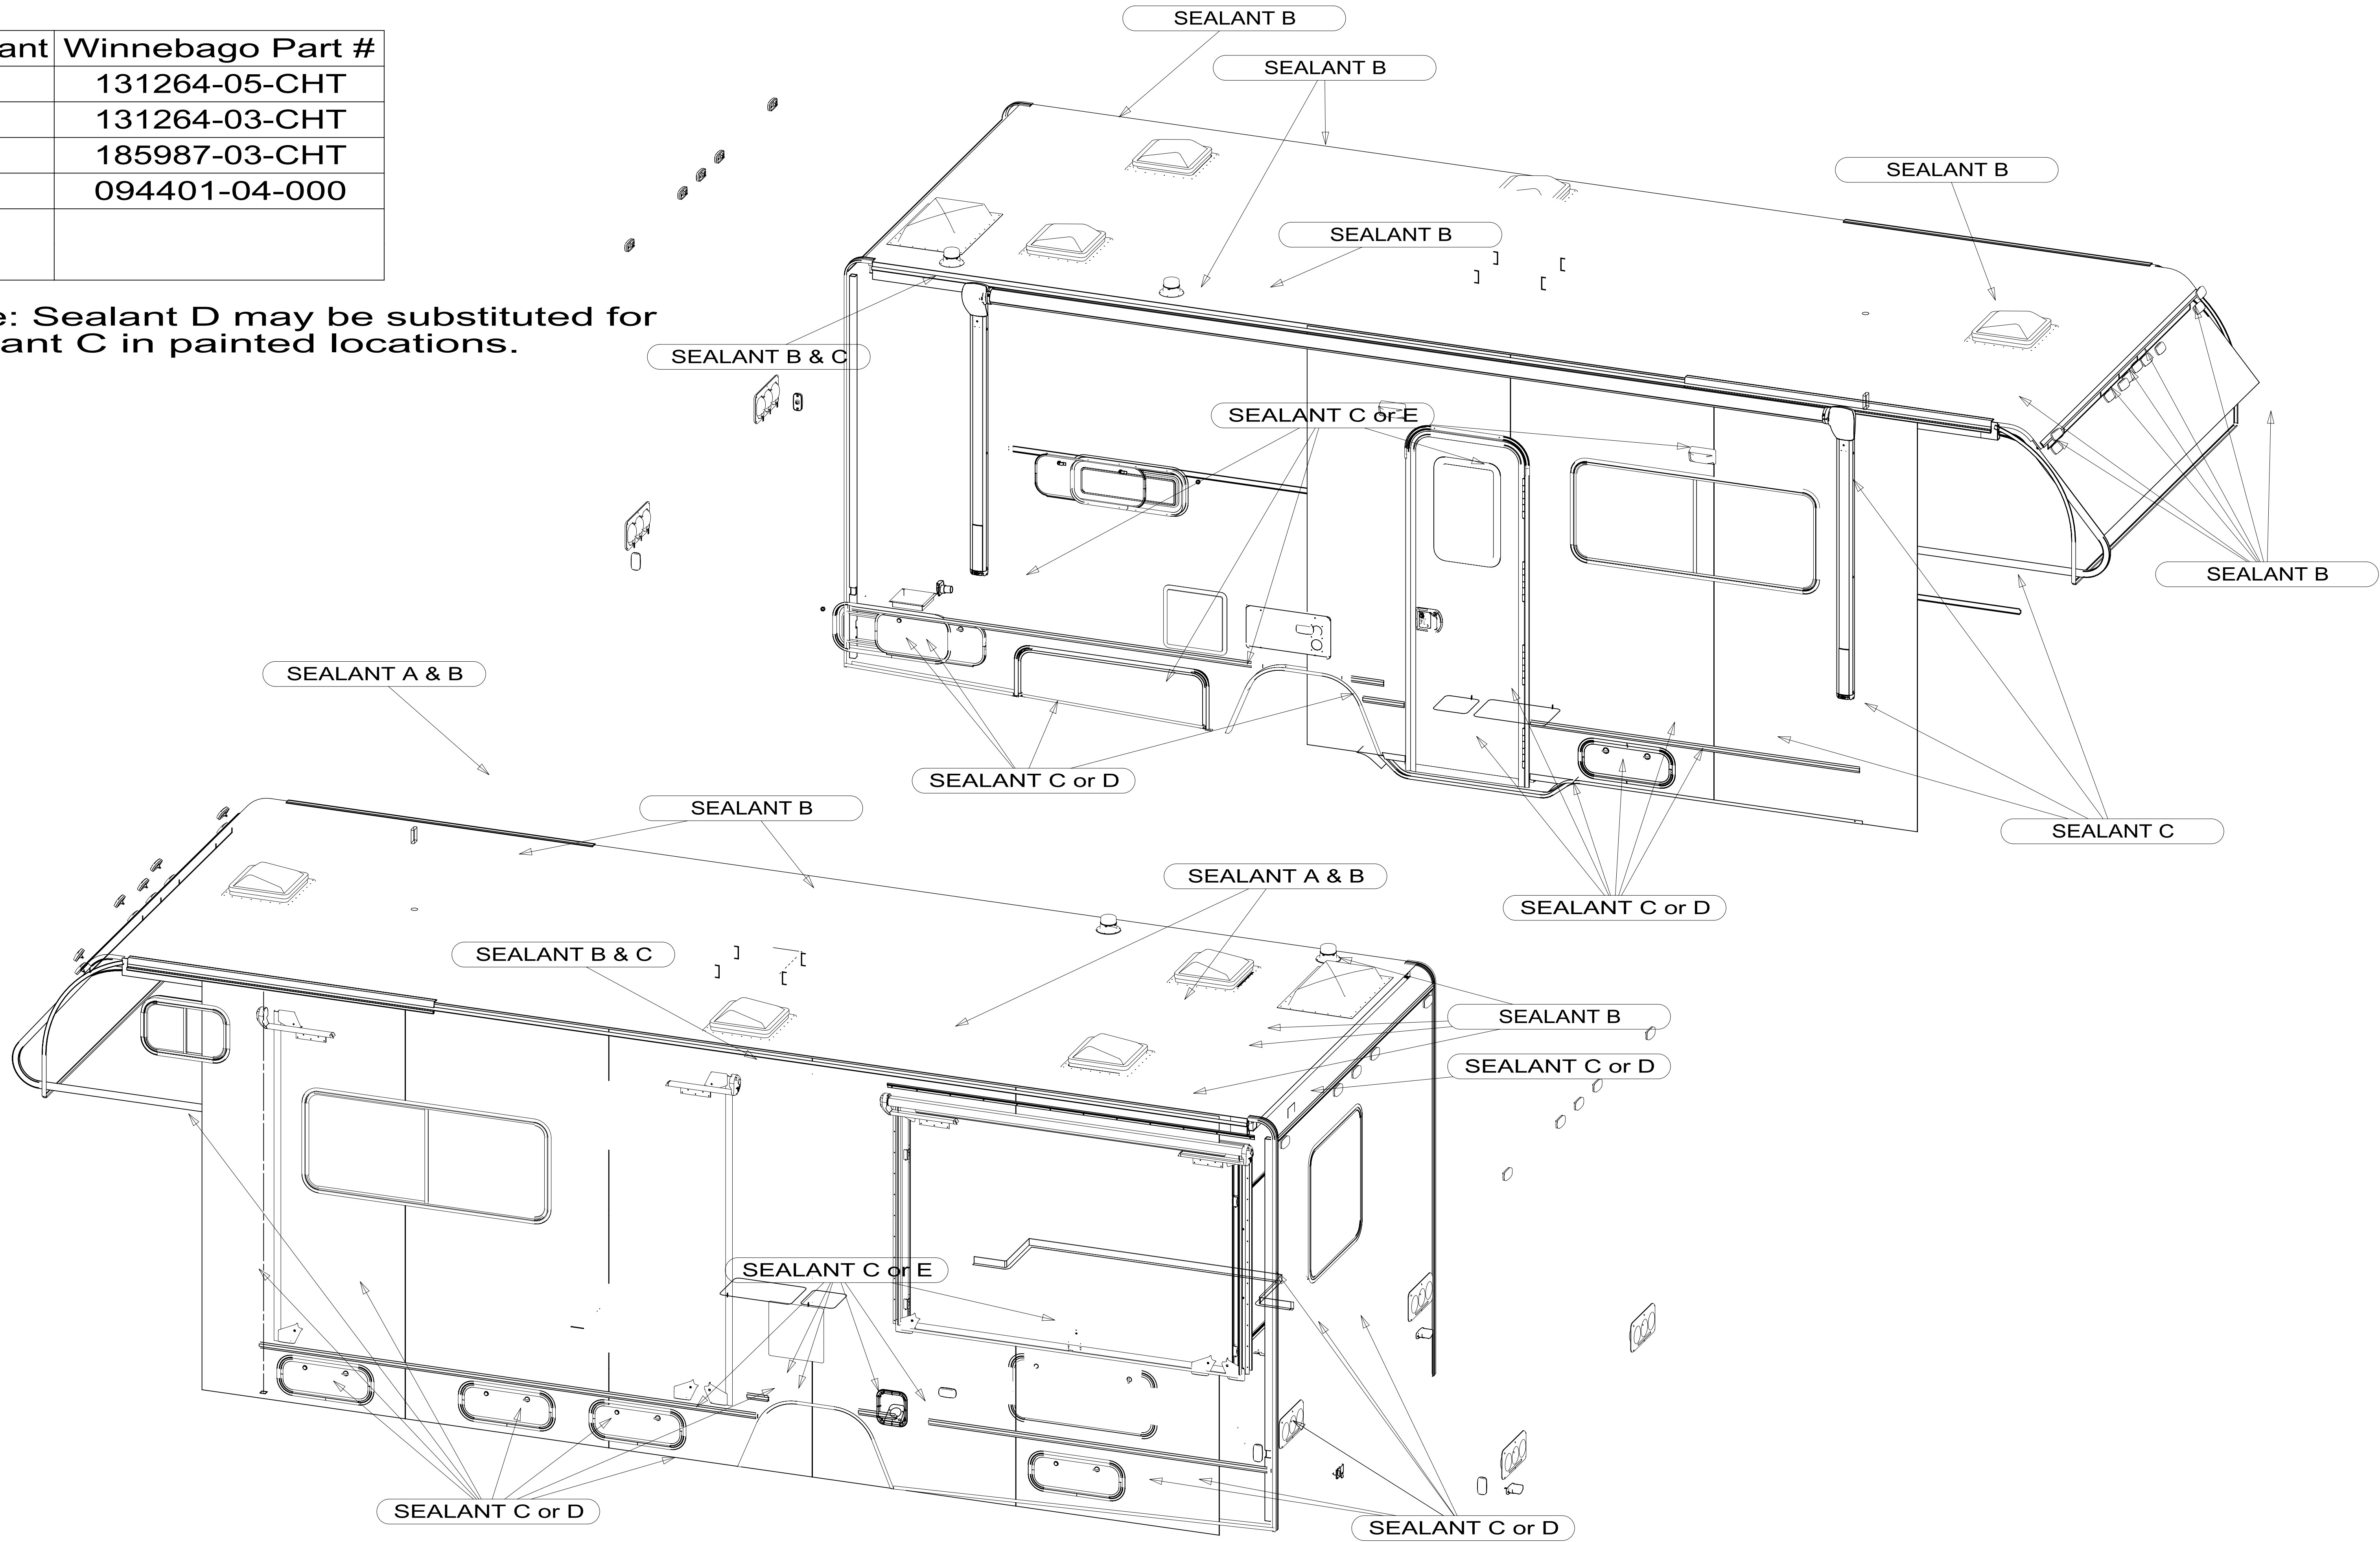

Sealant	Winnebago Part #
A	131264-05-CHT
B	131264-03-CHT
C	185987-03-CHT
D	094401-04-000

Note: Sealant D may be substituted for sealant C in painted locations.

326T Sealant Call-out Sheet