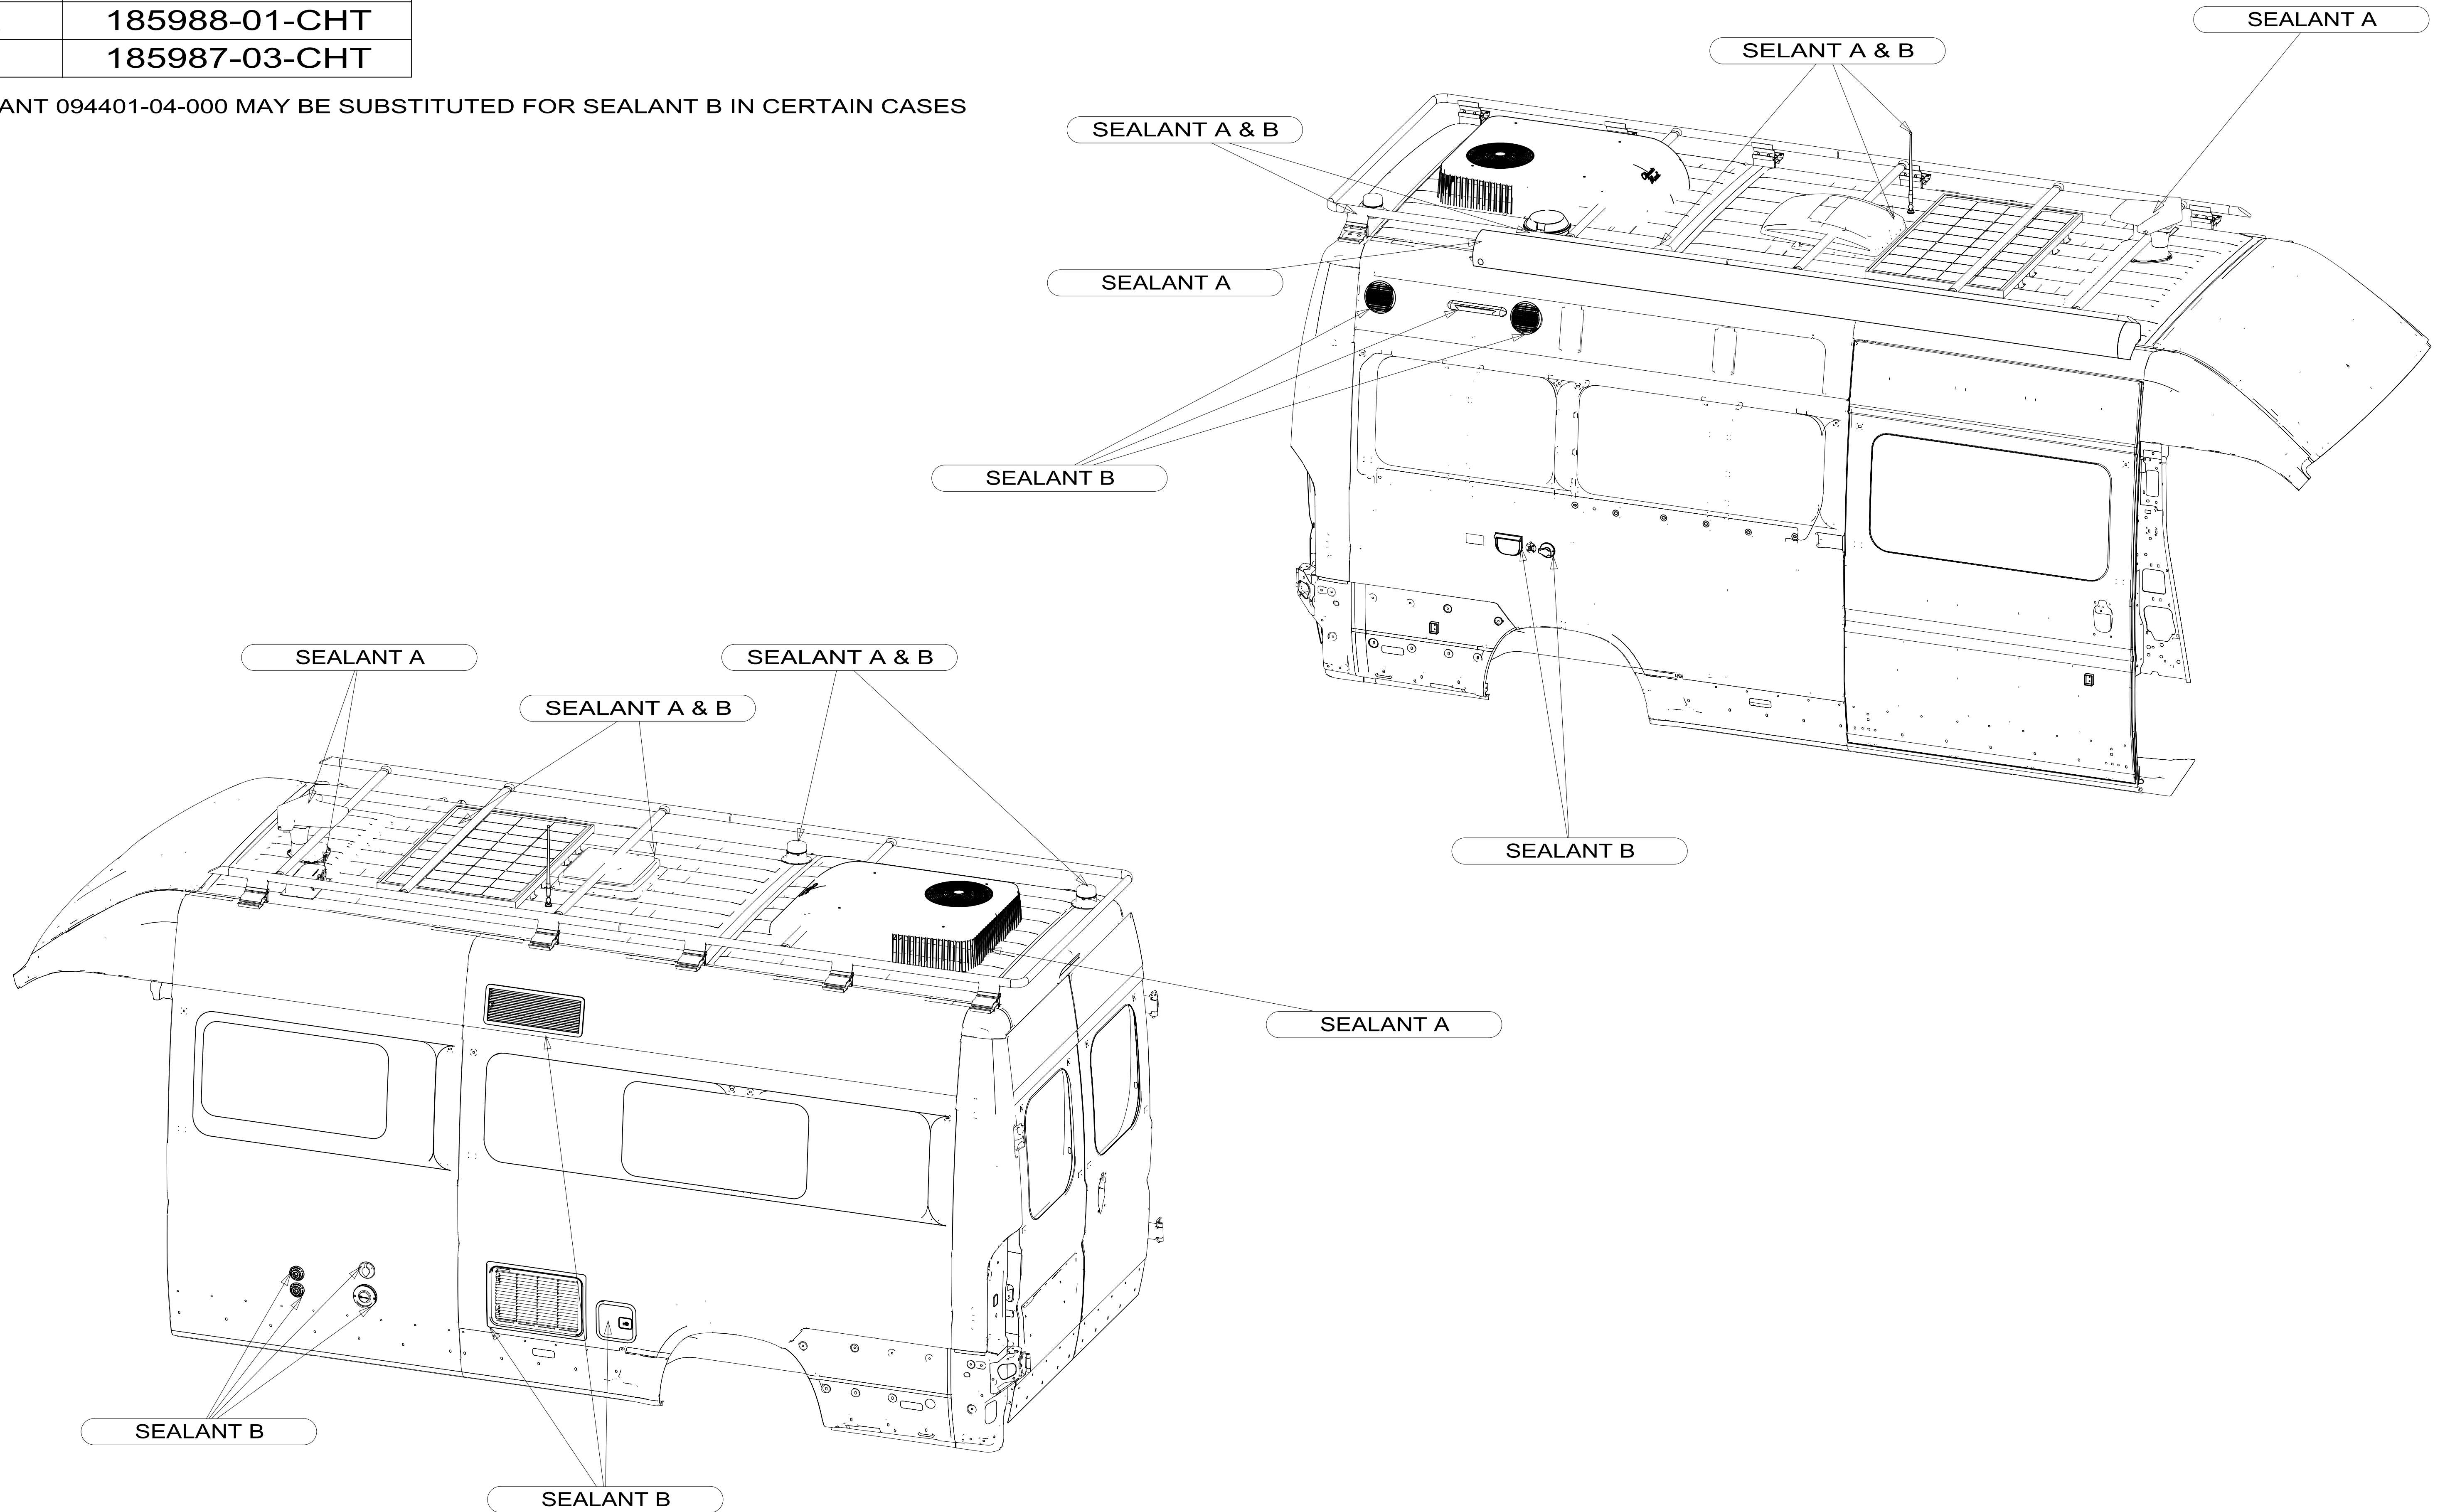

Sealant	Winnebago Part #
A	185988-01-CHT
B	185987-03-CHT

* SEALANT 094401-04-000 MAY BE SUBSTITUTED FOR SEALANT B IN CERTAIN CASES

259G Sealant Call-out Sheet