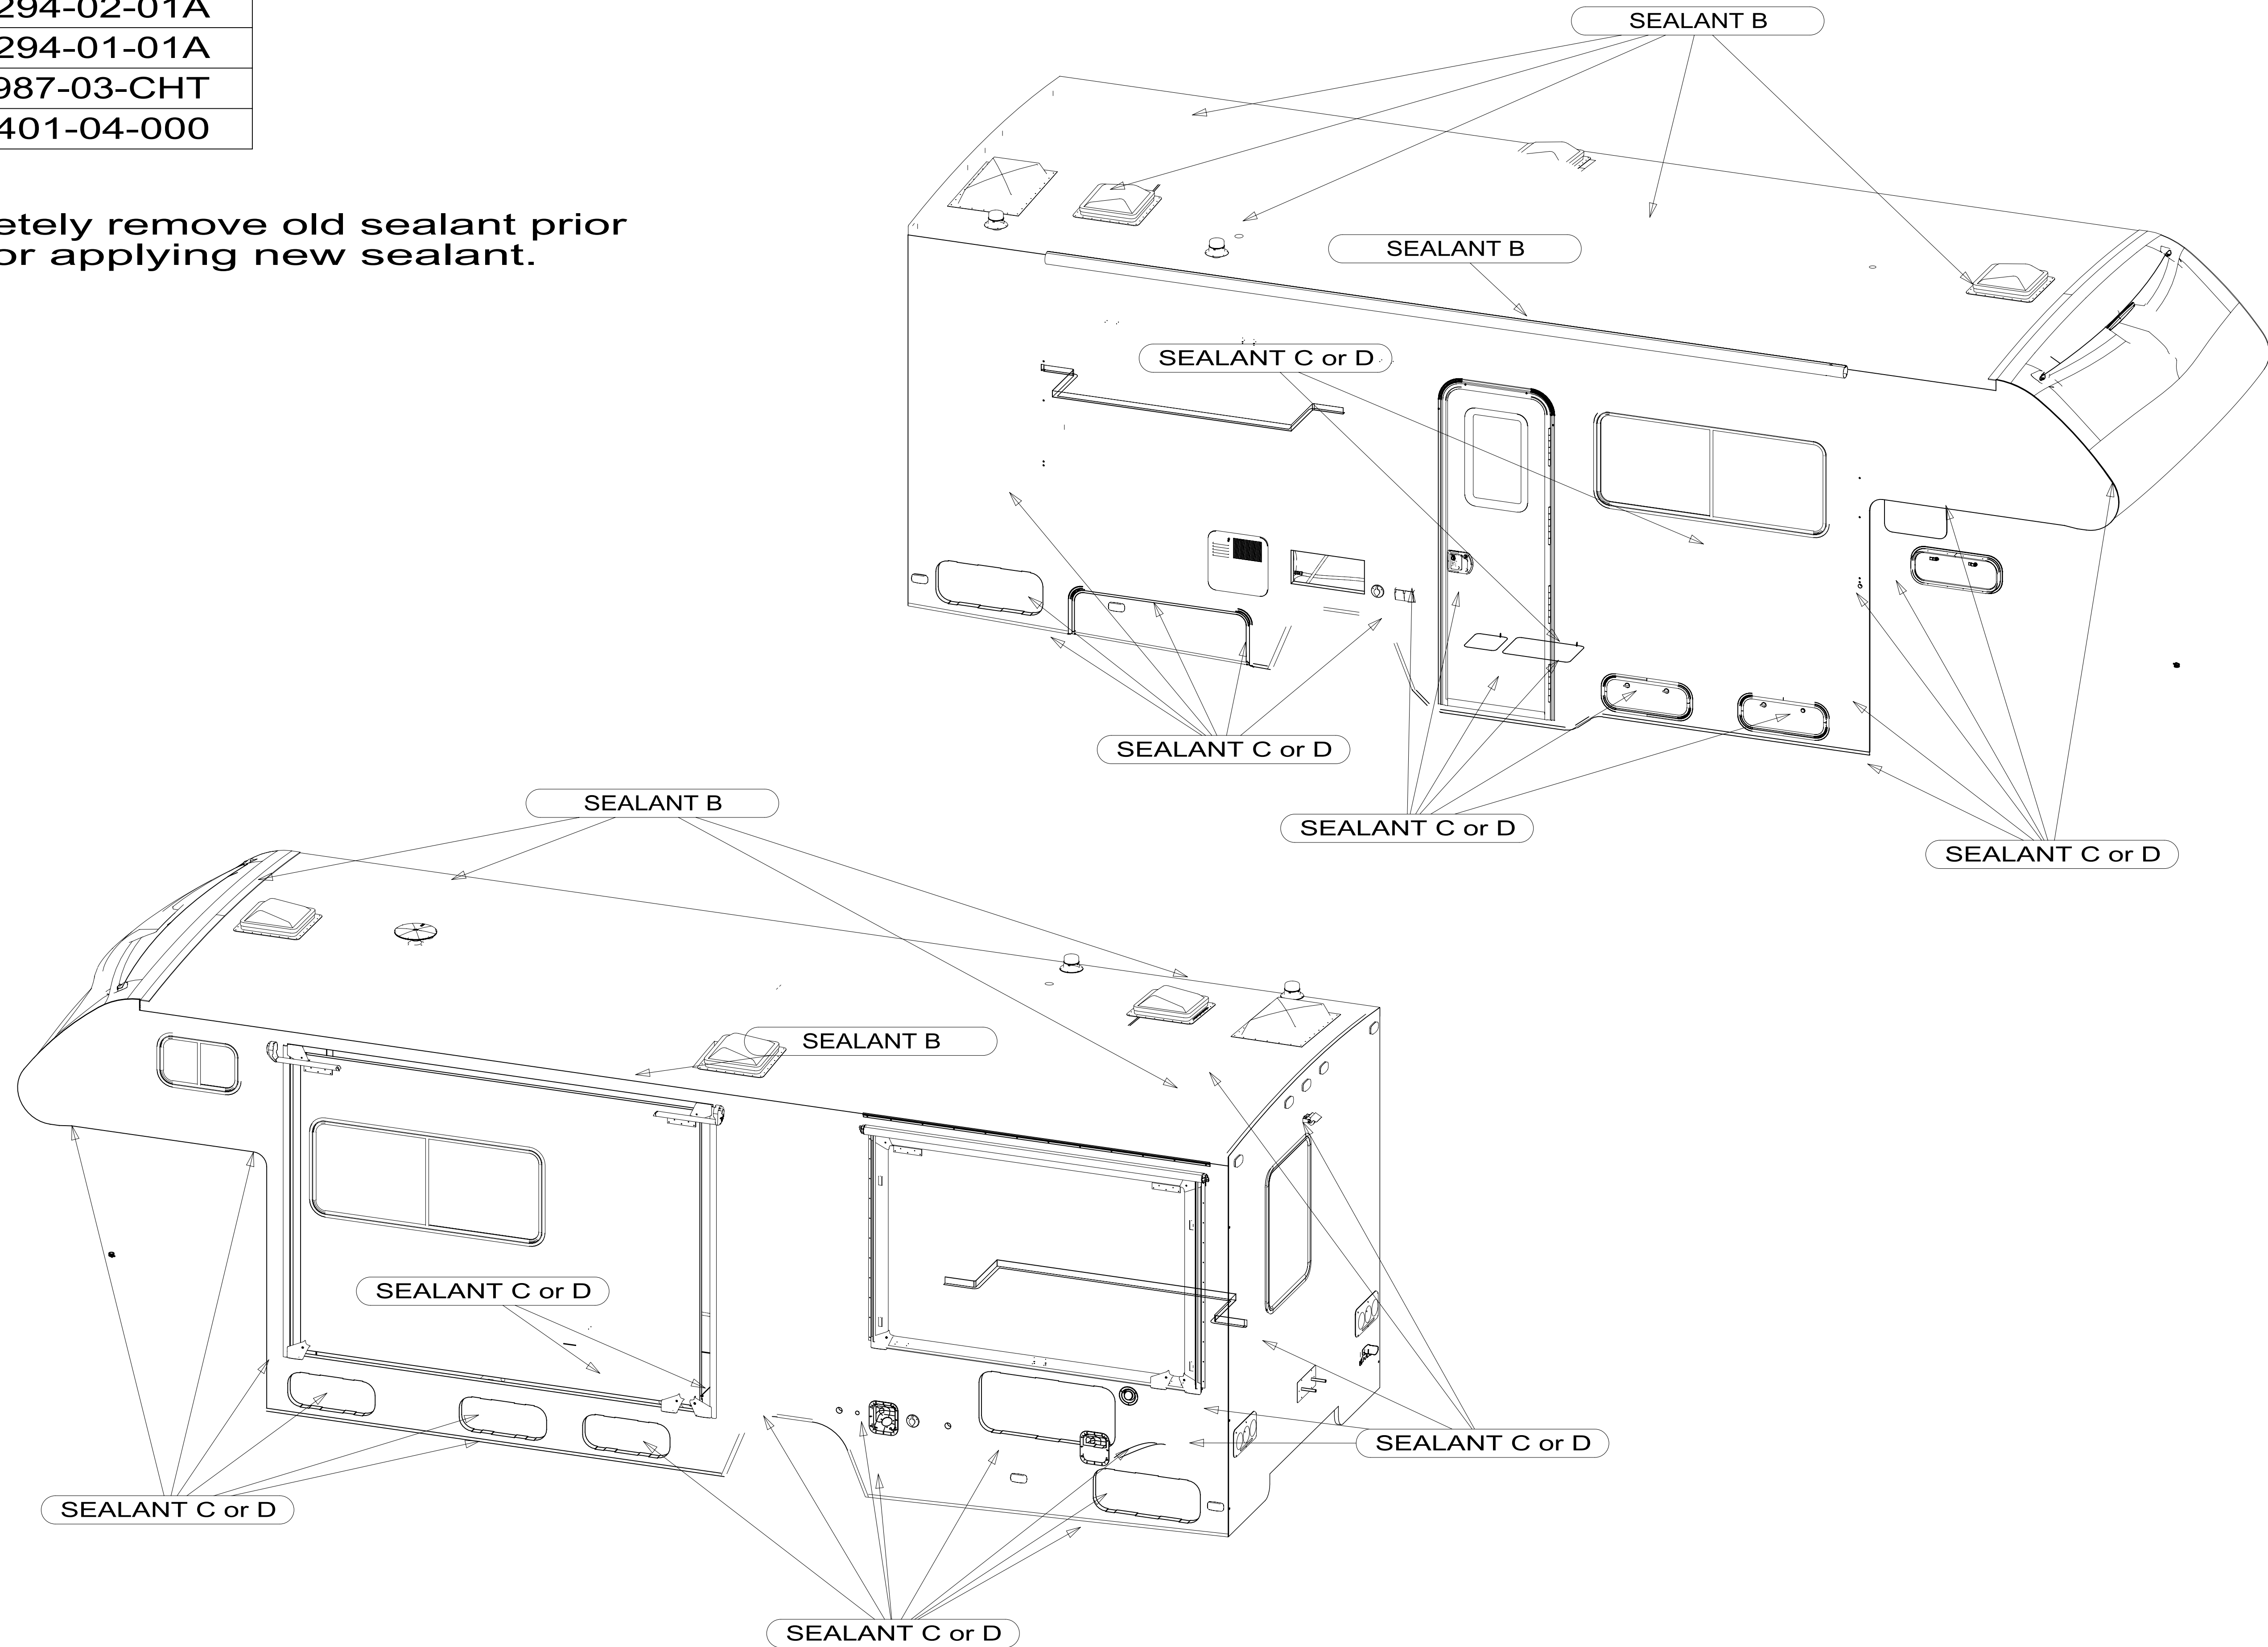

Sealant	Winnebago Part #
A	329294-02-01A
B	329294-01-01A
C	185987-03-CHT
D	094401-04-000

Note: Completely remove old sealant prior to repairing or applying new sealant.

925J Sealant Call-out Sheet