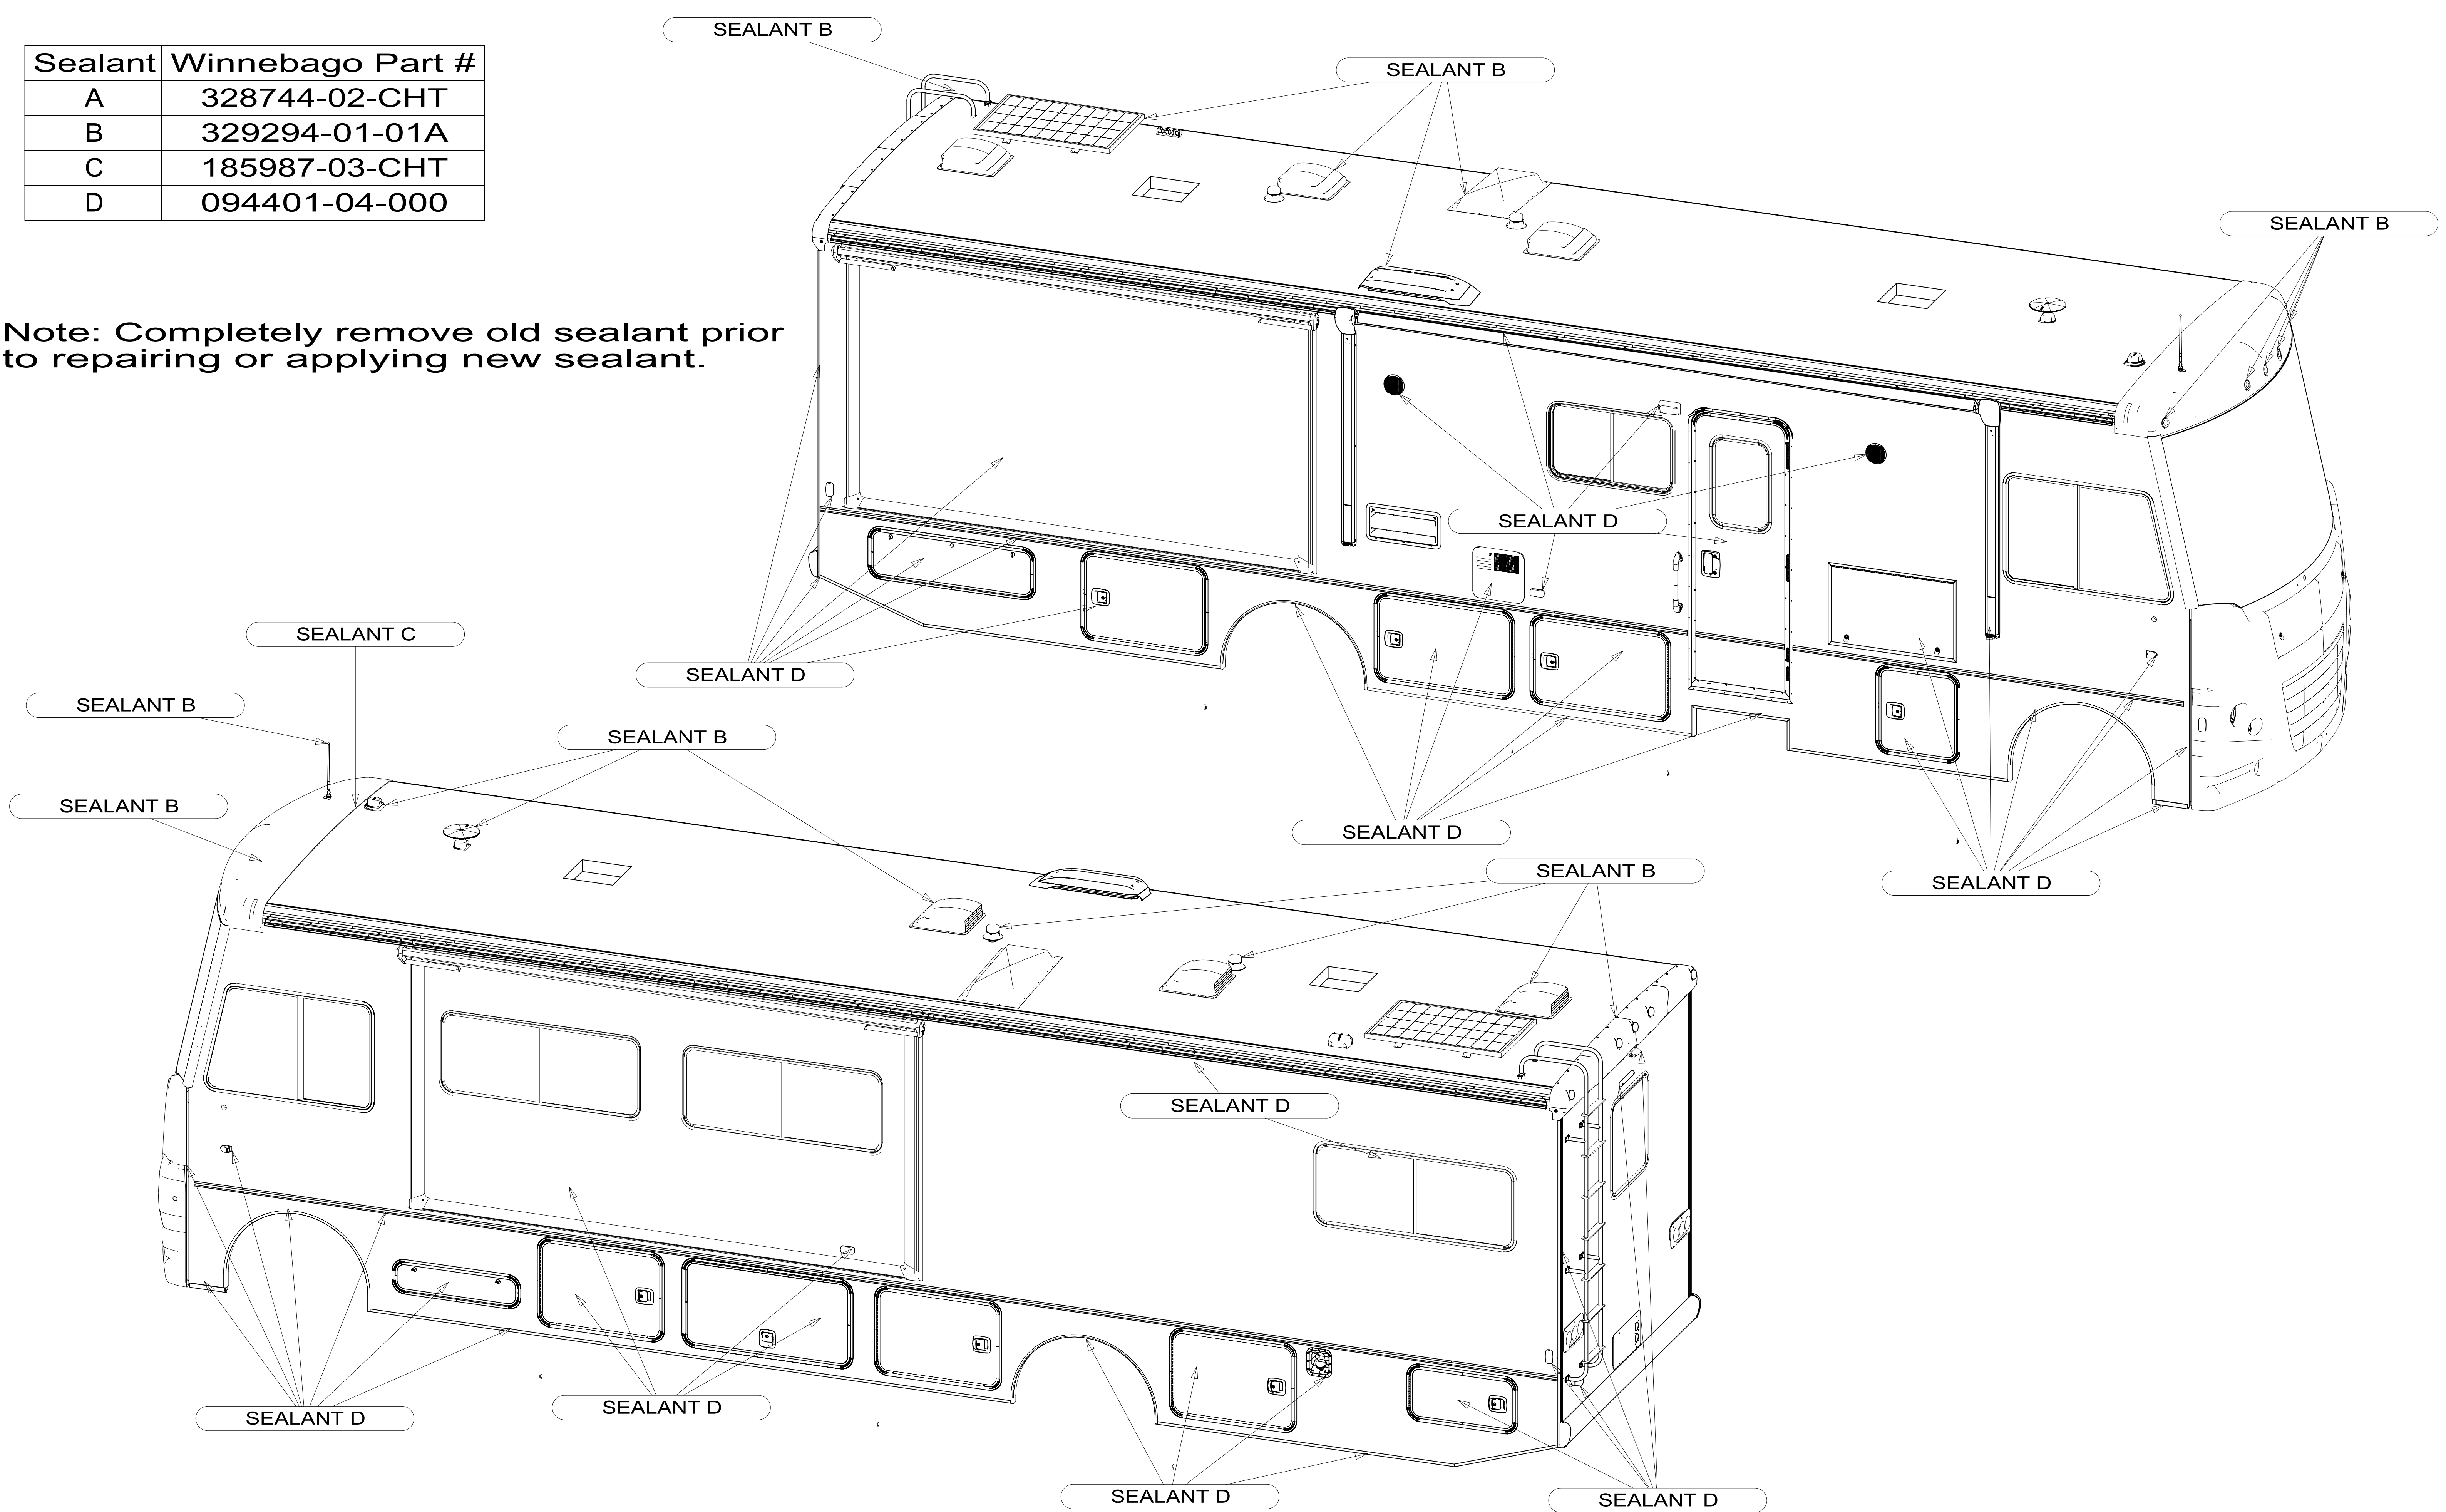

Sealant	Winnebago Part #
A	328744-02-CHT
B	329294-01-01A
C	185987-03-CHT
D	094401-04-000

Note: Completely remove old sealant prior to repairing or applying new sealant.

# E35U Sealant Call-out Sheet