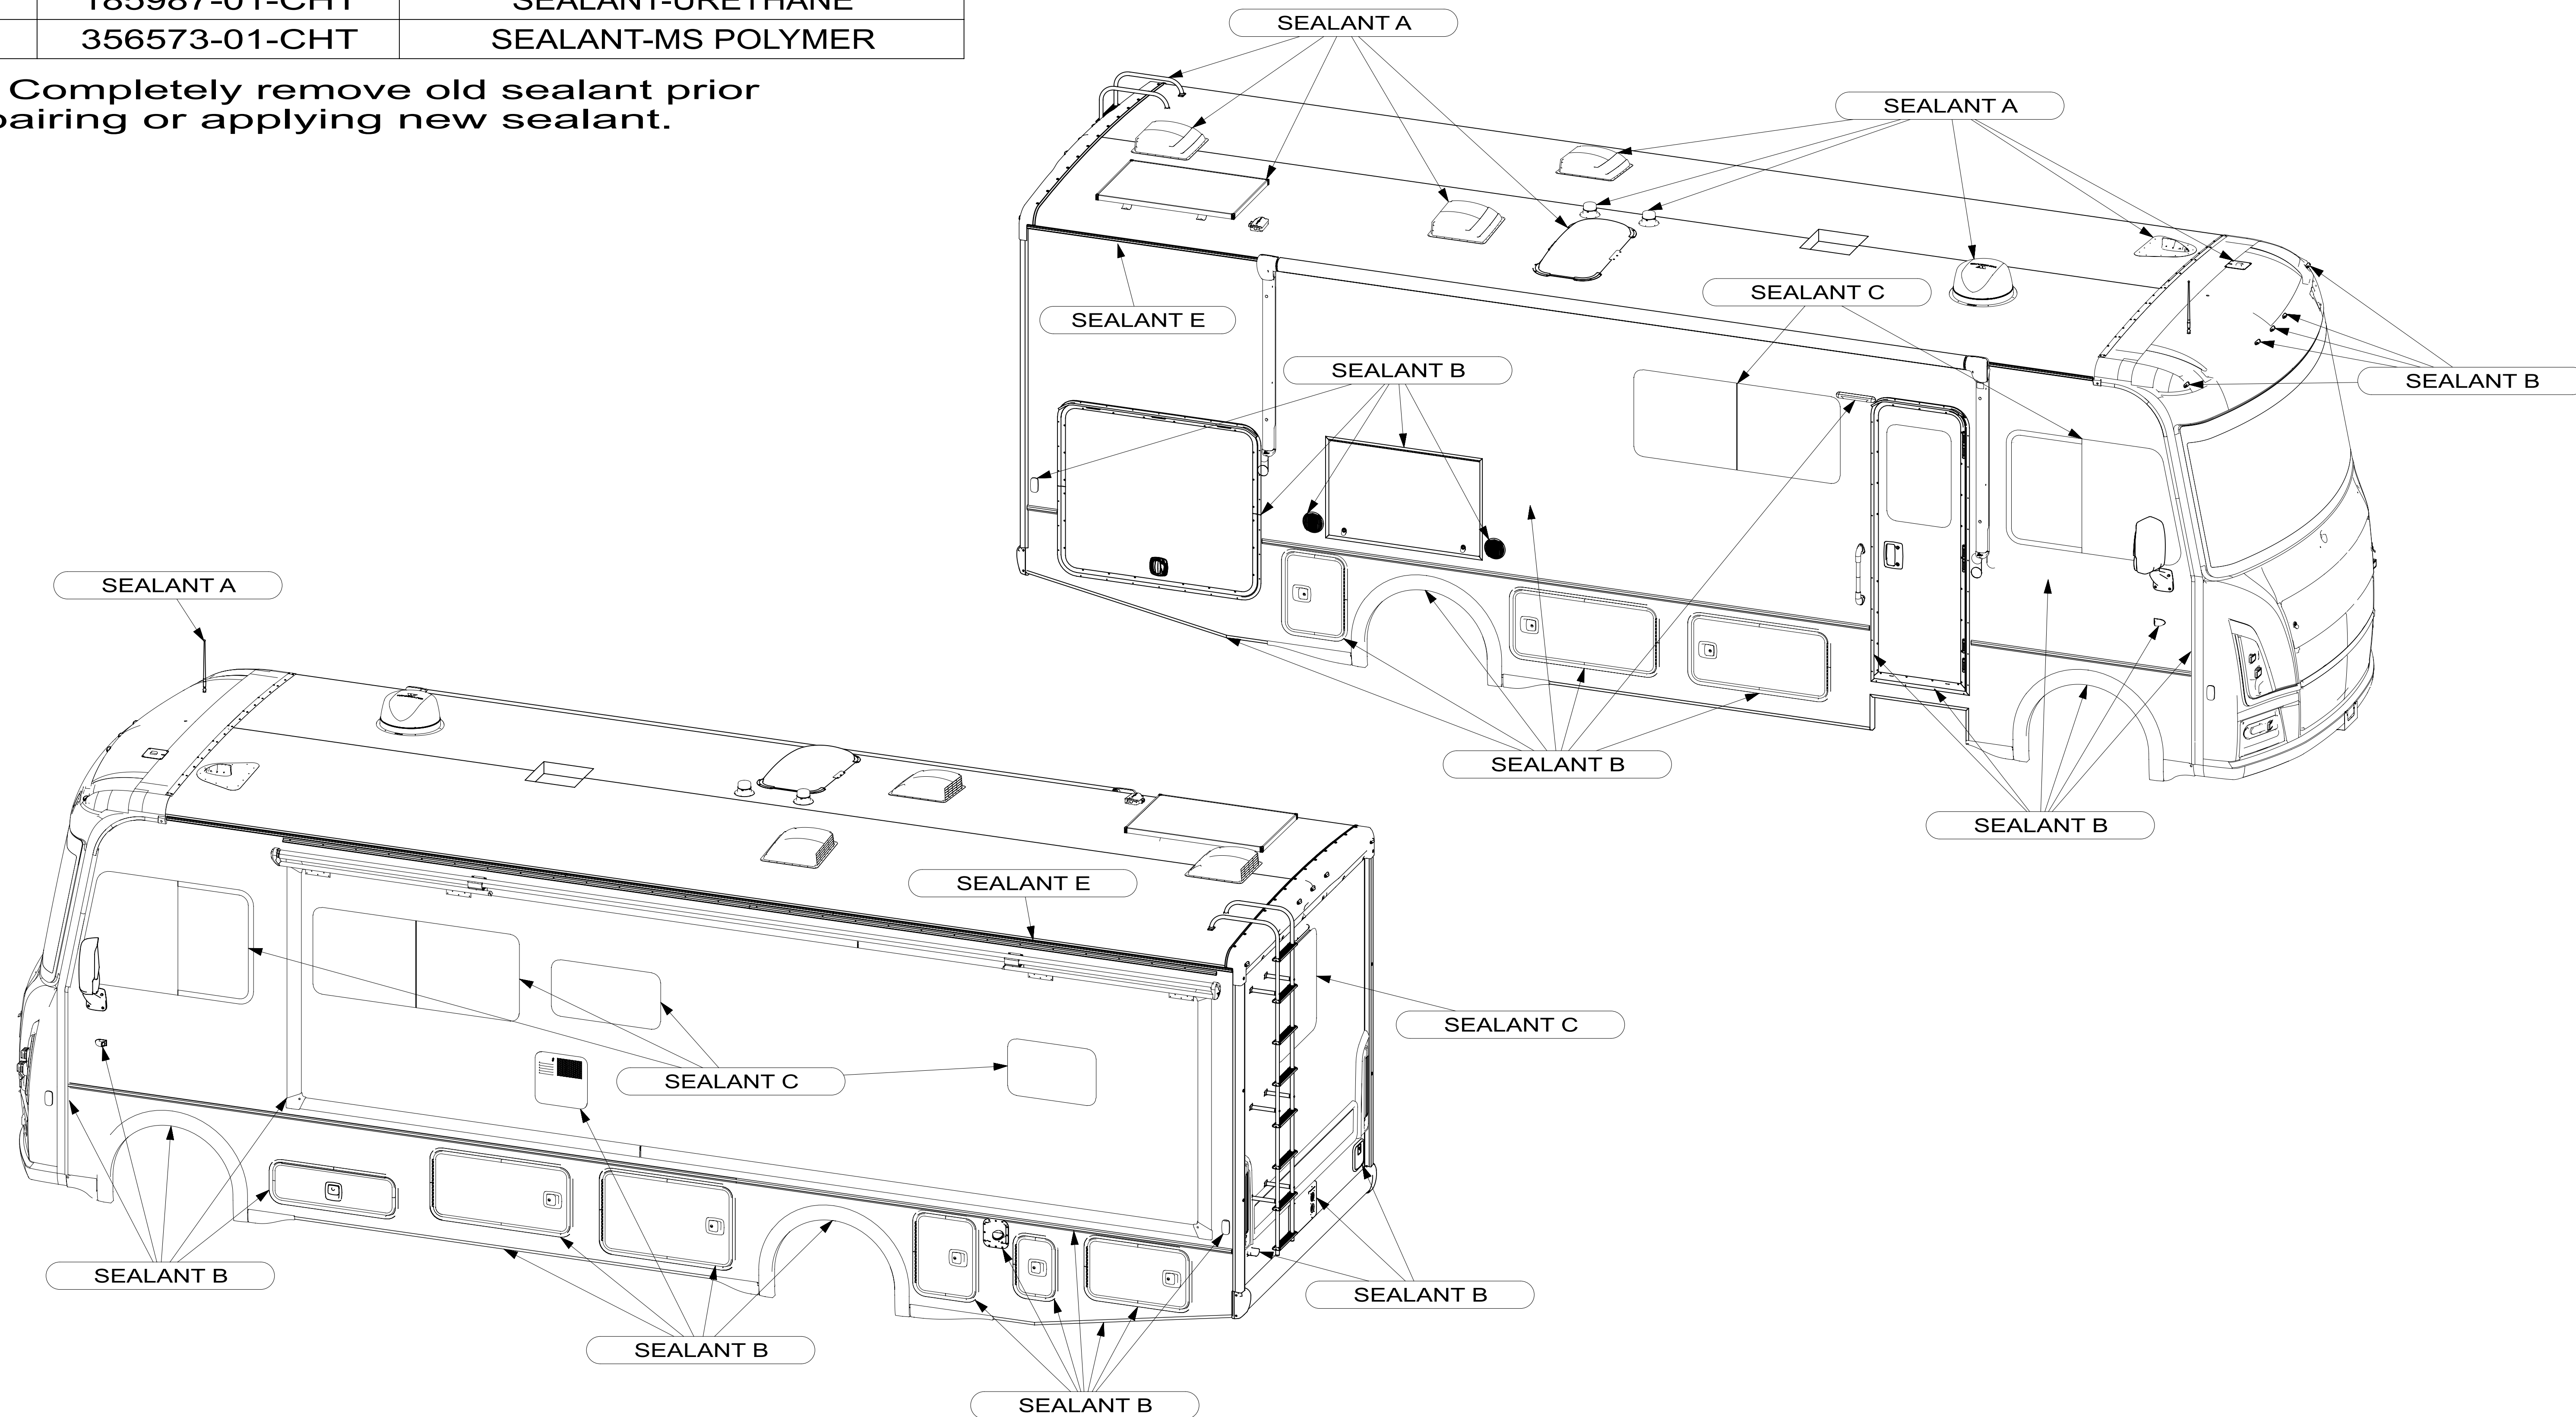

Sealant	Winnebago Part #	Description
A	342414-01-CHT	SEALANT-SELF LEVELING ROOF
B	351157-01-000	SEALER-SEAM CLEAR
C	344967-01-CHT	ADHESIVE/SEALANT-WINDOW 714
D	185987-01-CHT	SEALANT-URETHANE
E	356573-01-CHT	SEALANT-MS POLYMER

Note: Completely remove old sealant prior to repairing or applying new sealant.

E29V Sealant Call-out Sheet