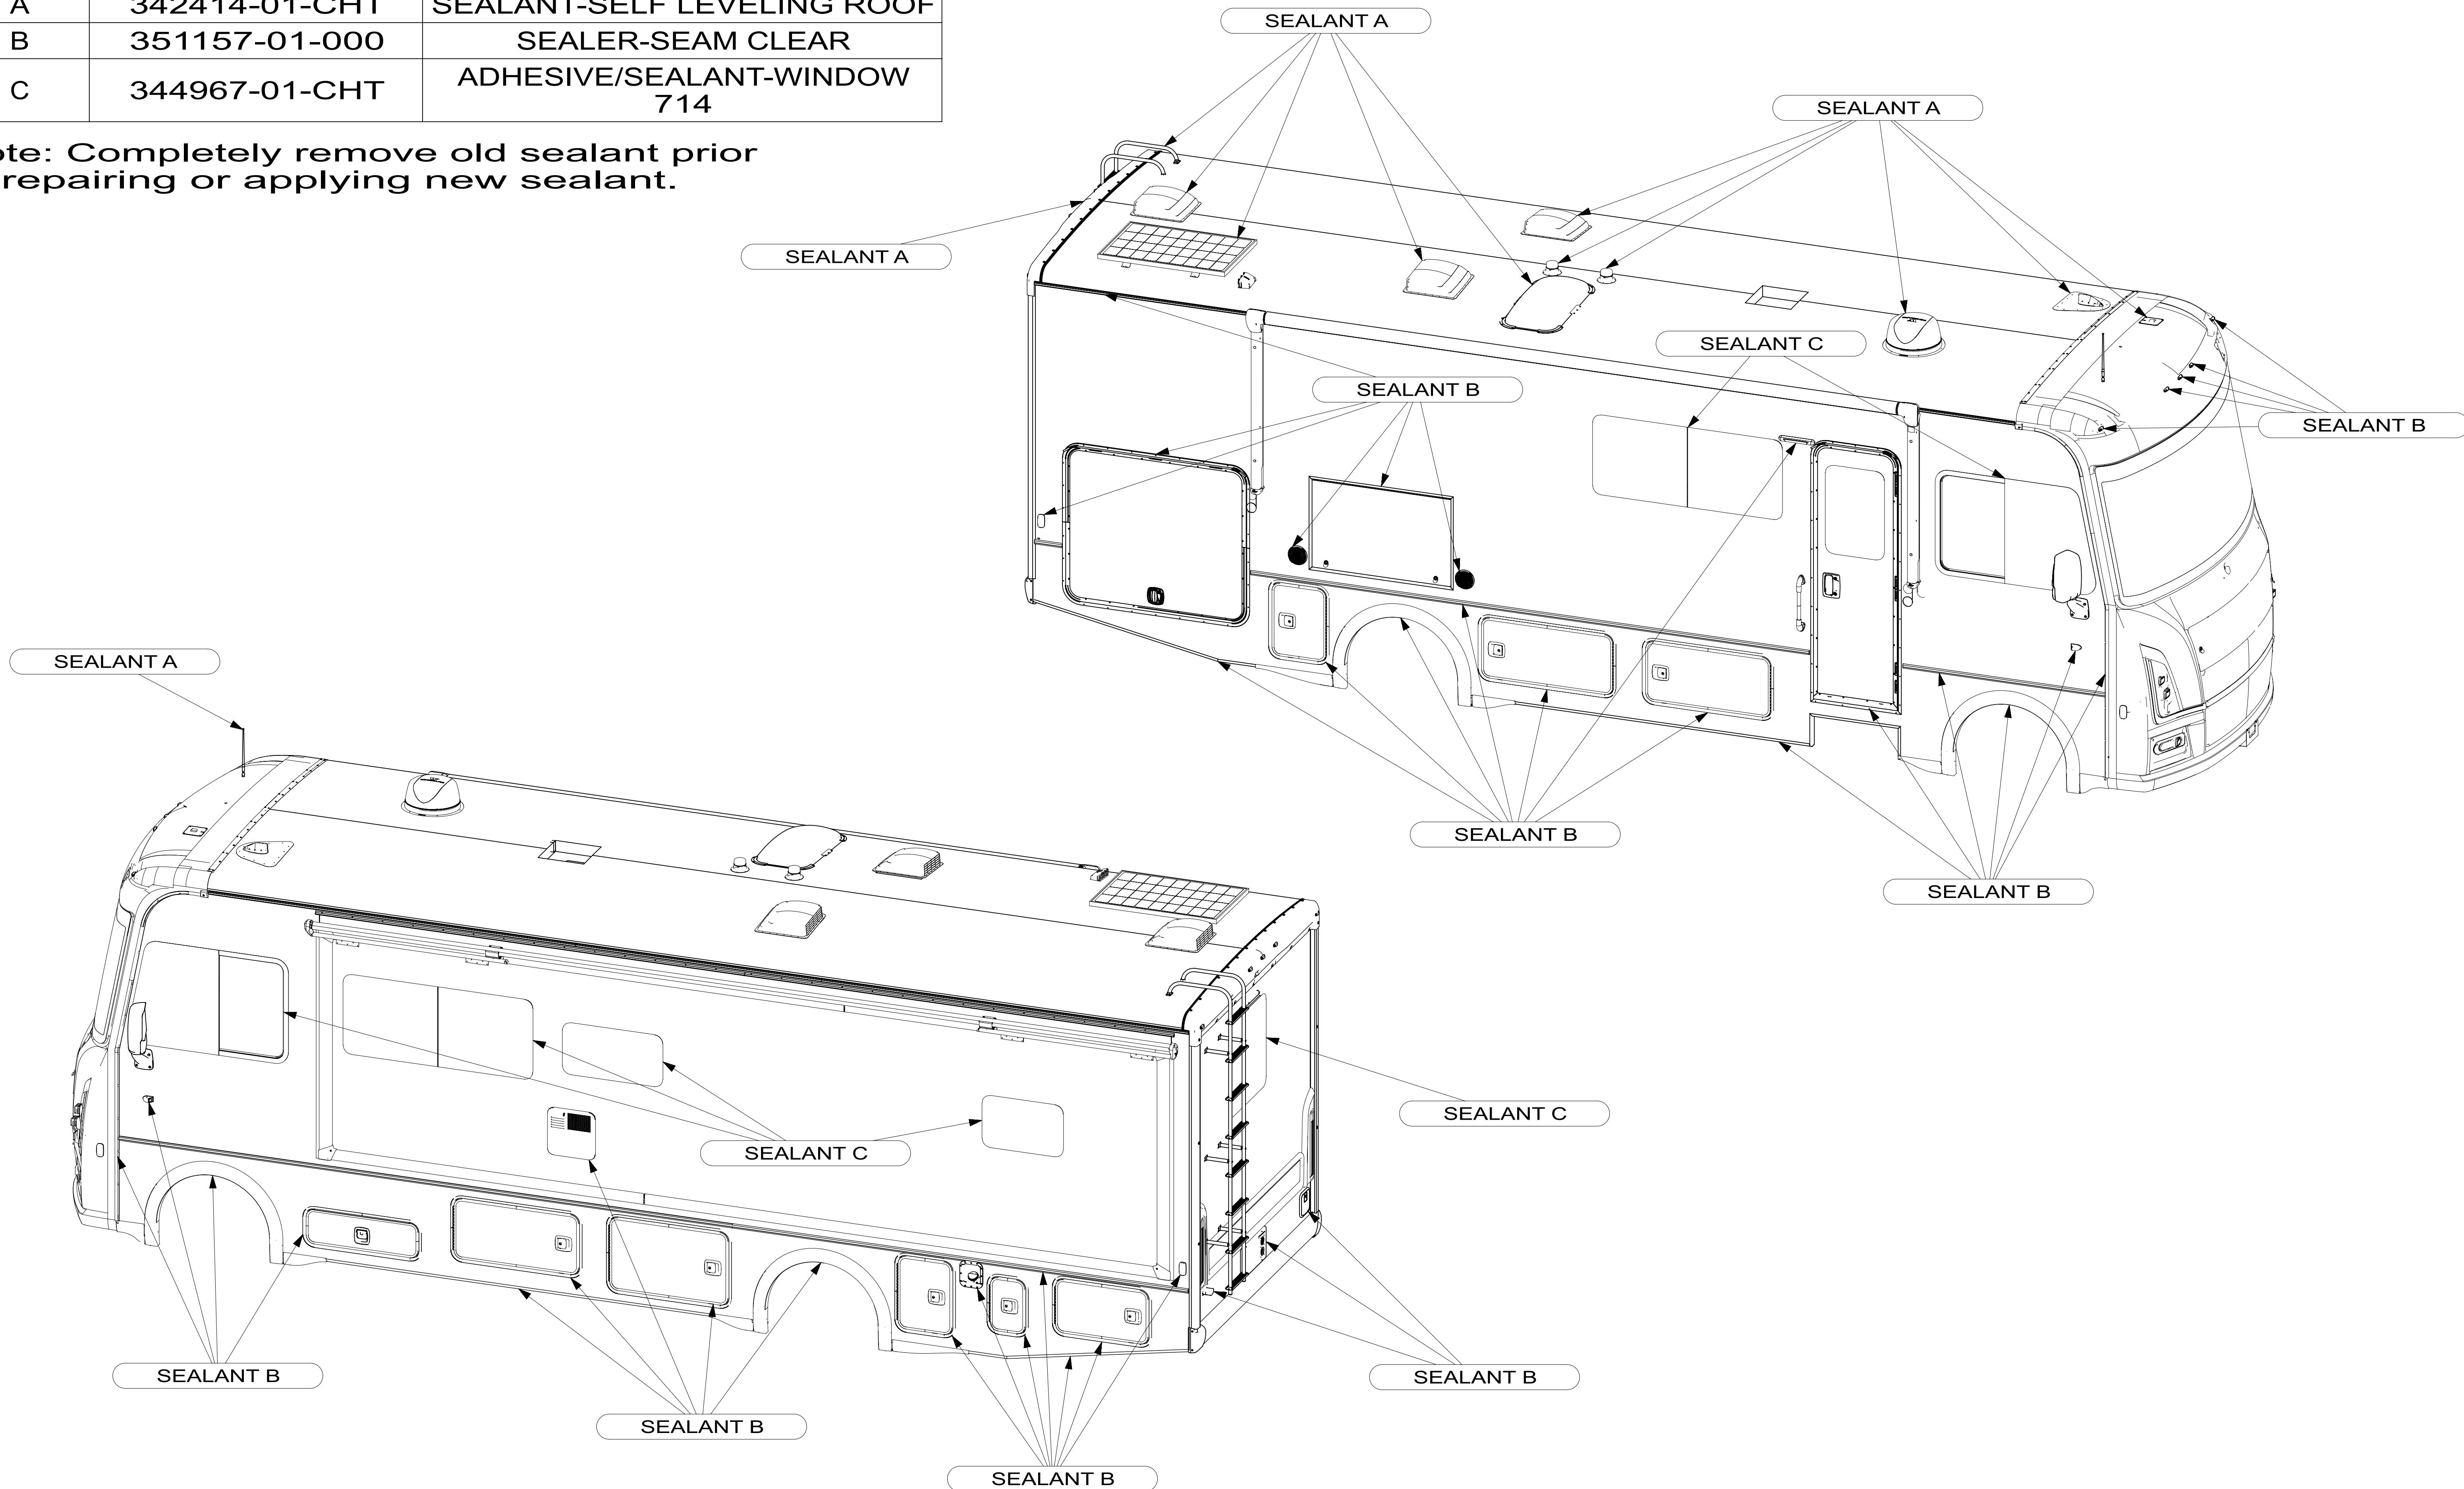

Sealant	Winnebago Part #	Description
A	342414-01-CHT	SEALANT-SELF LEVELING ROOF
B	351157-01-000	SEALER-SEAM CLEAR
C	344967-01-CHT	ADHESIVE/SEALANT-WINDOW 714

Note: Completely remove old sealant prior to repairing or applying new sealant.

E29V Sealant Call-out Sheet