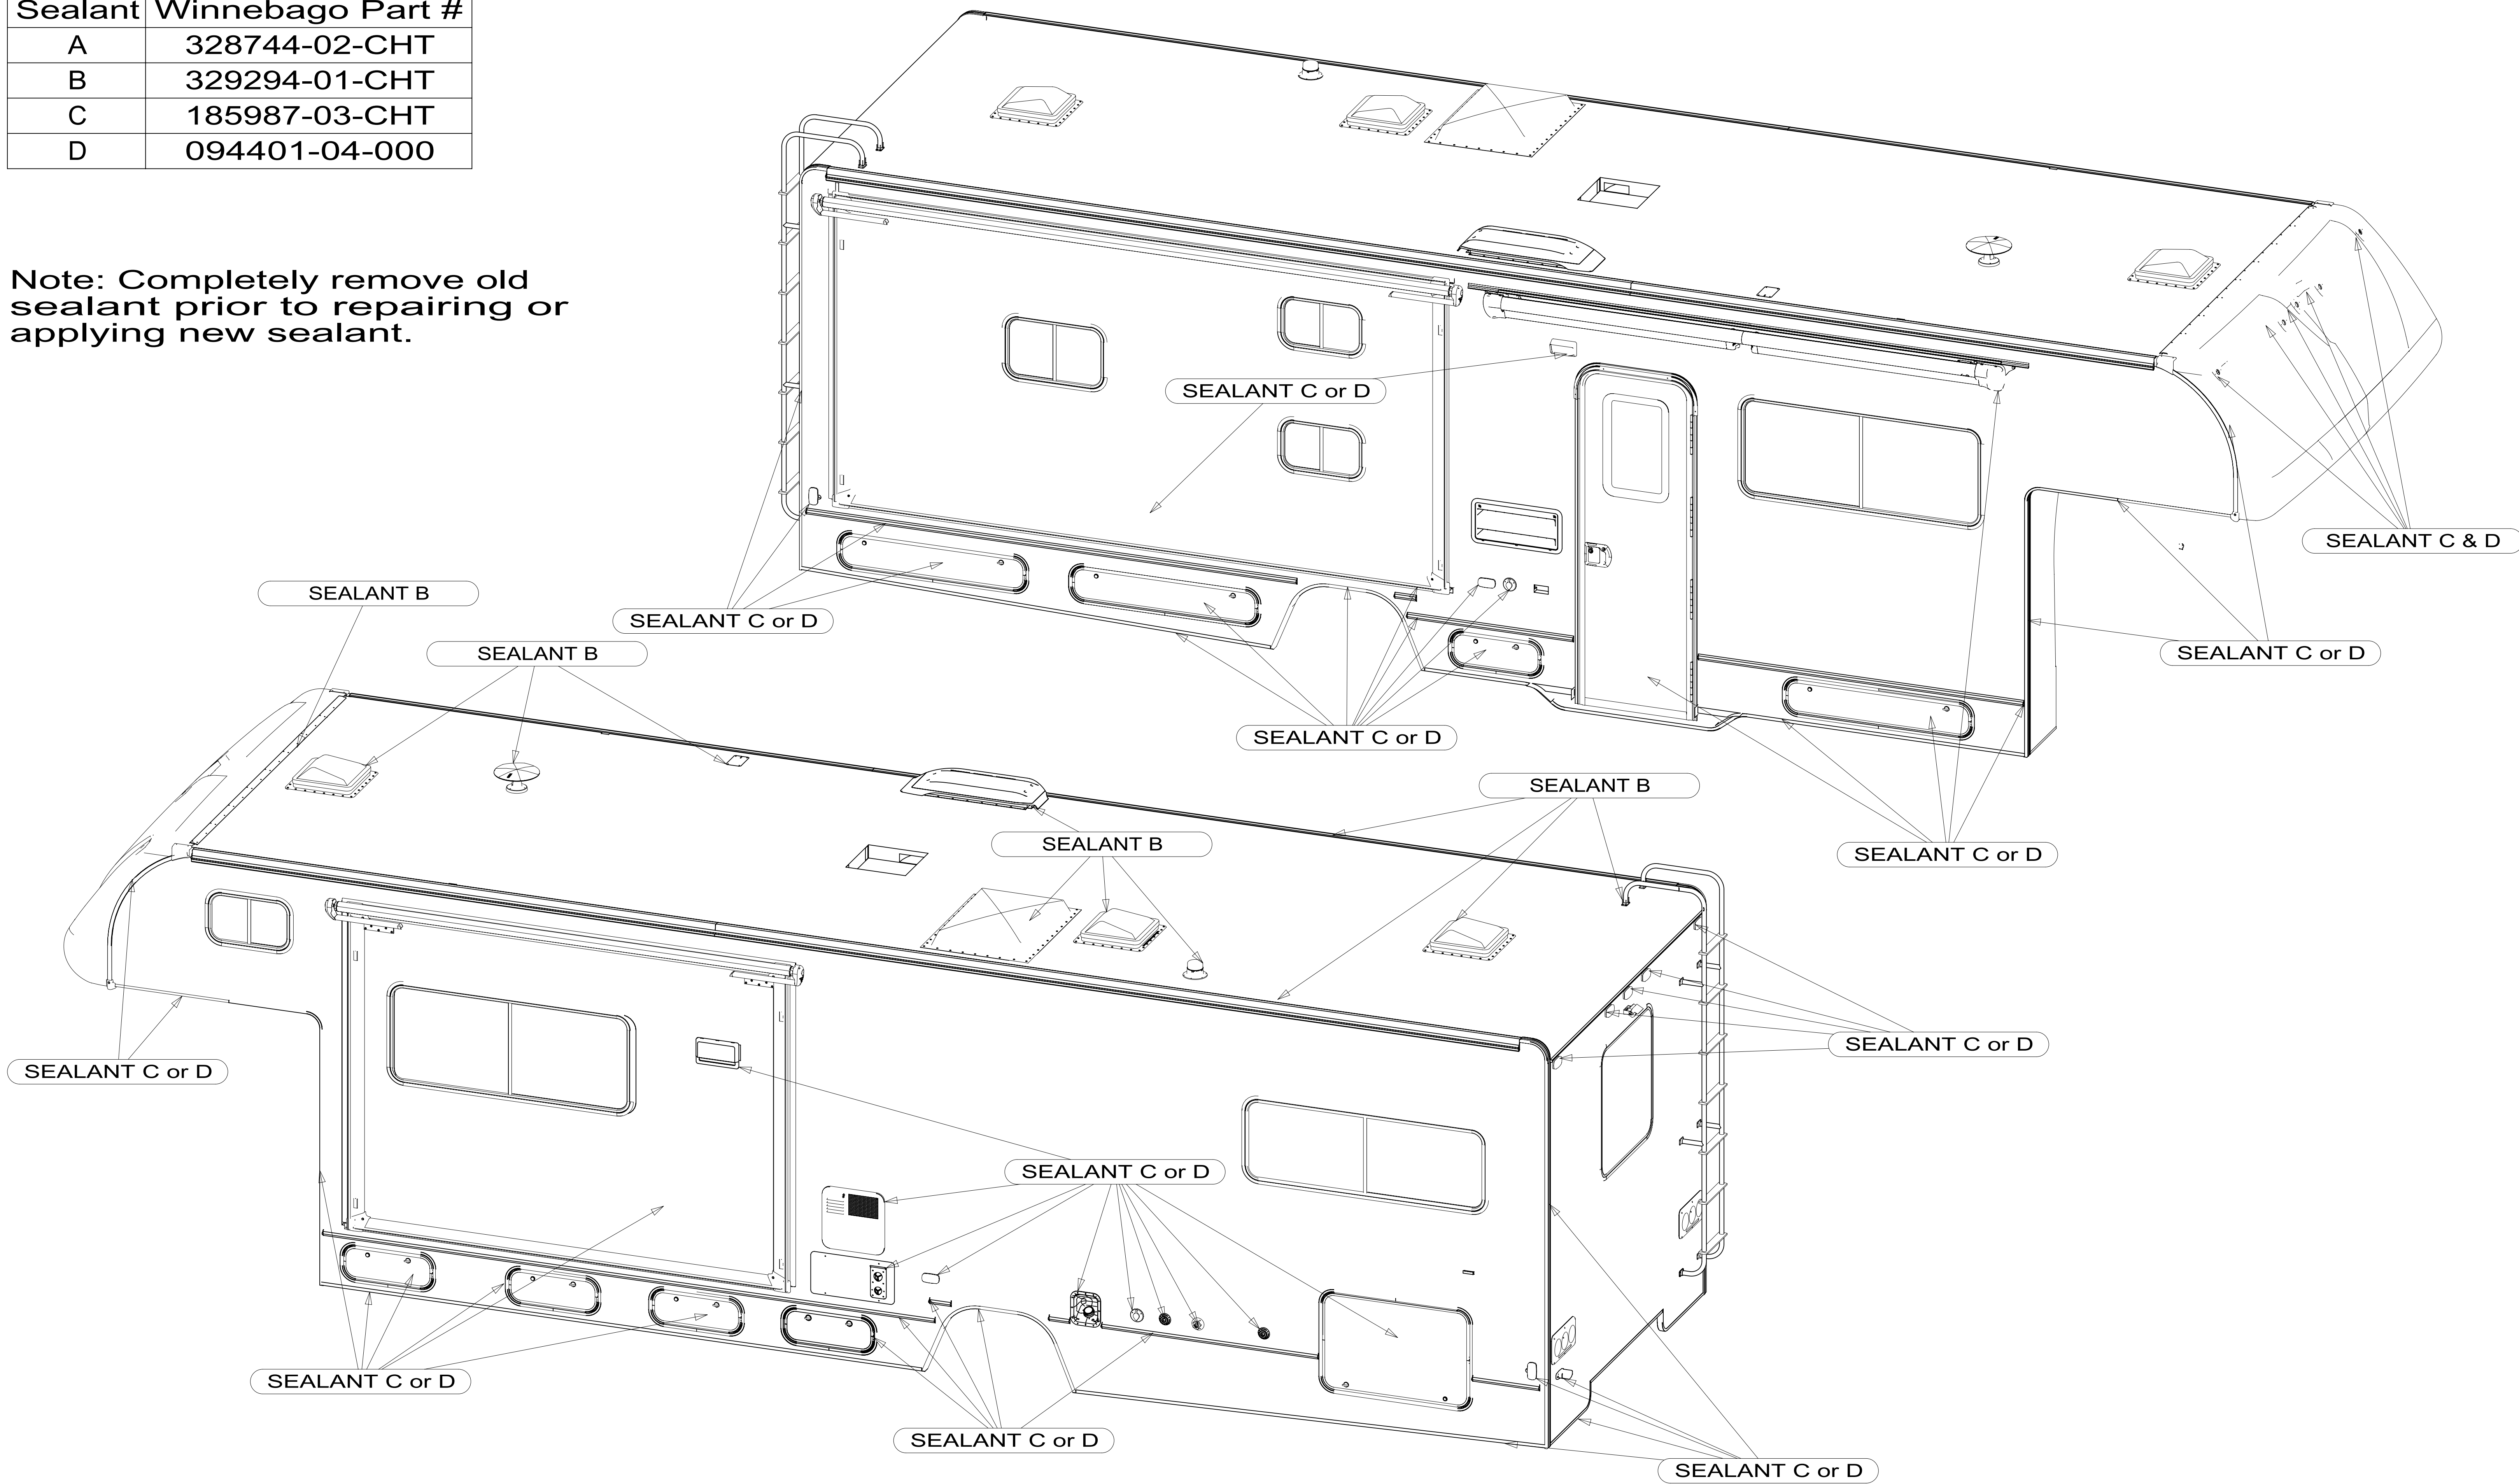

Sealant	Winnebago Part #
A	328744-02-CHT
B	329294-01-CHT
C	185987-03-CHT
D	094401-04-000

Note: Completely remove old sealant prior to repairing or applying new sealant.

# 331H Sealant Call-out Sheet