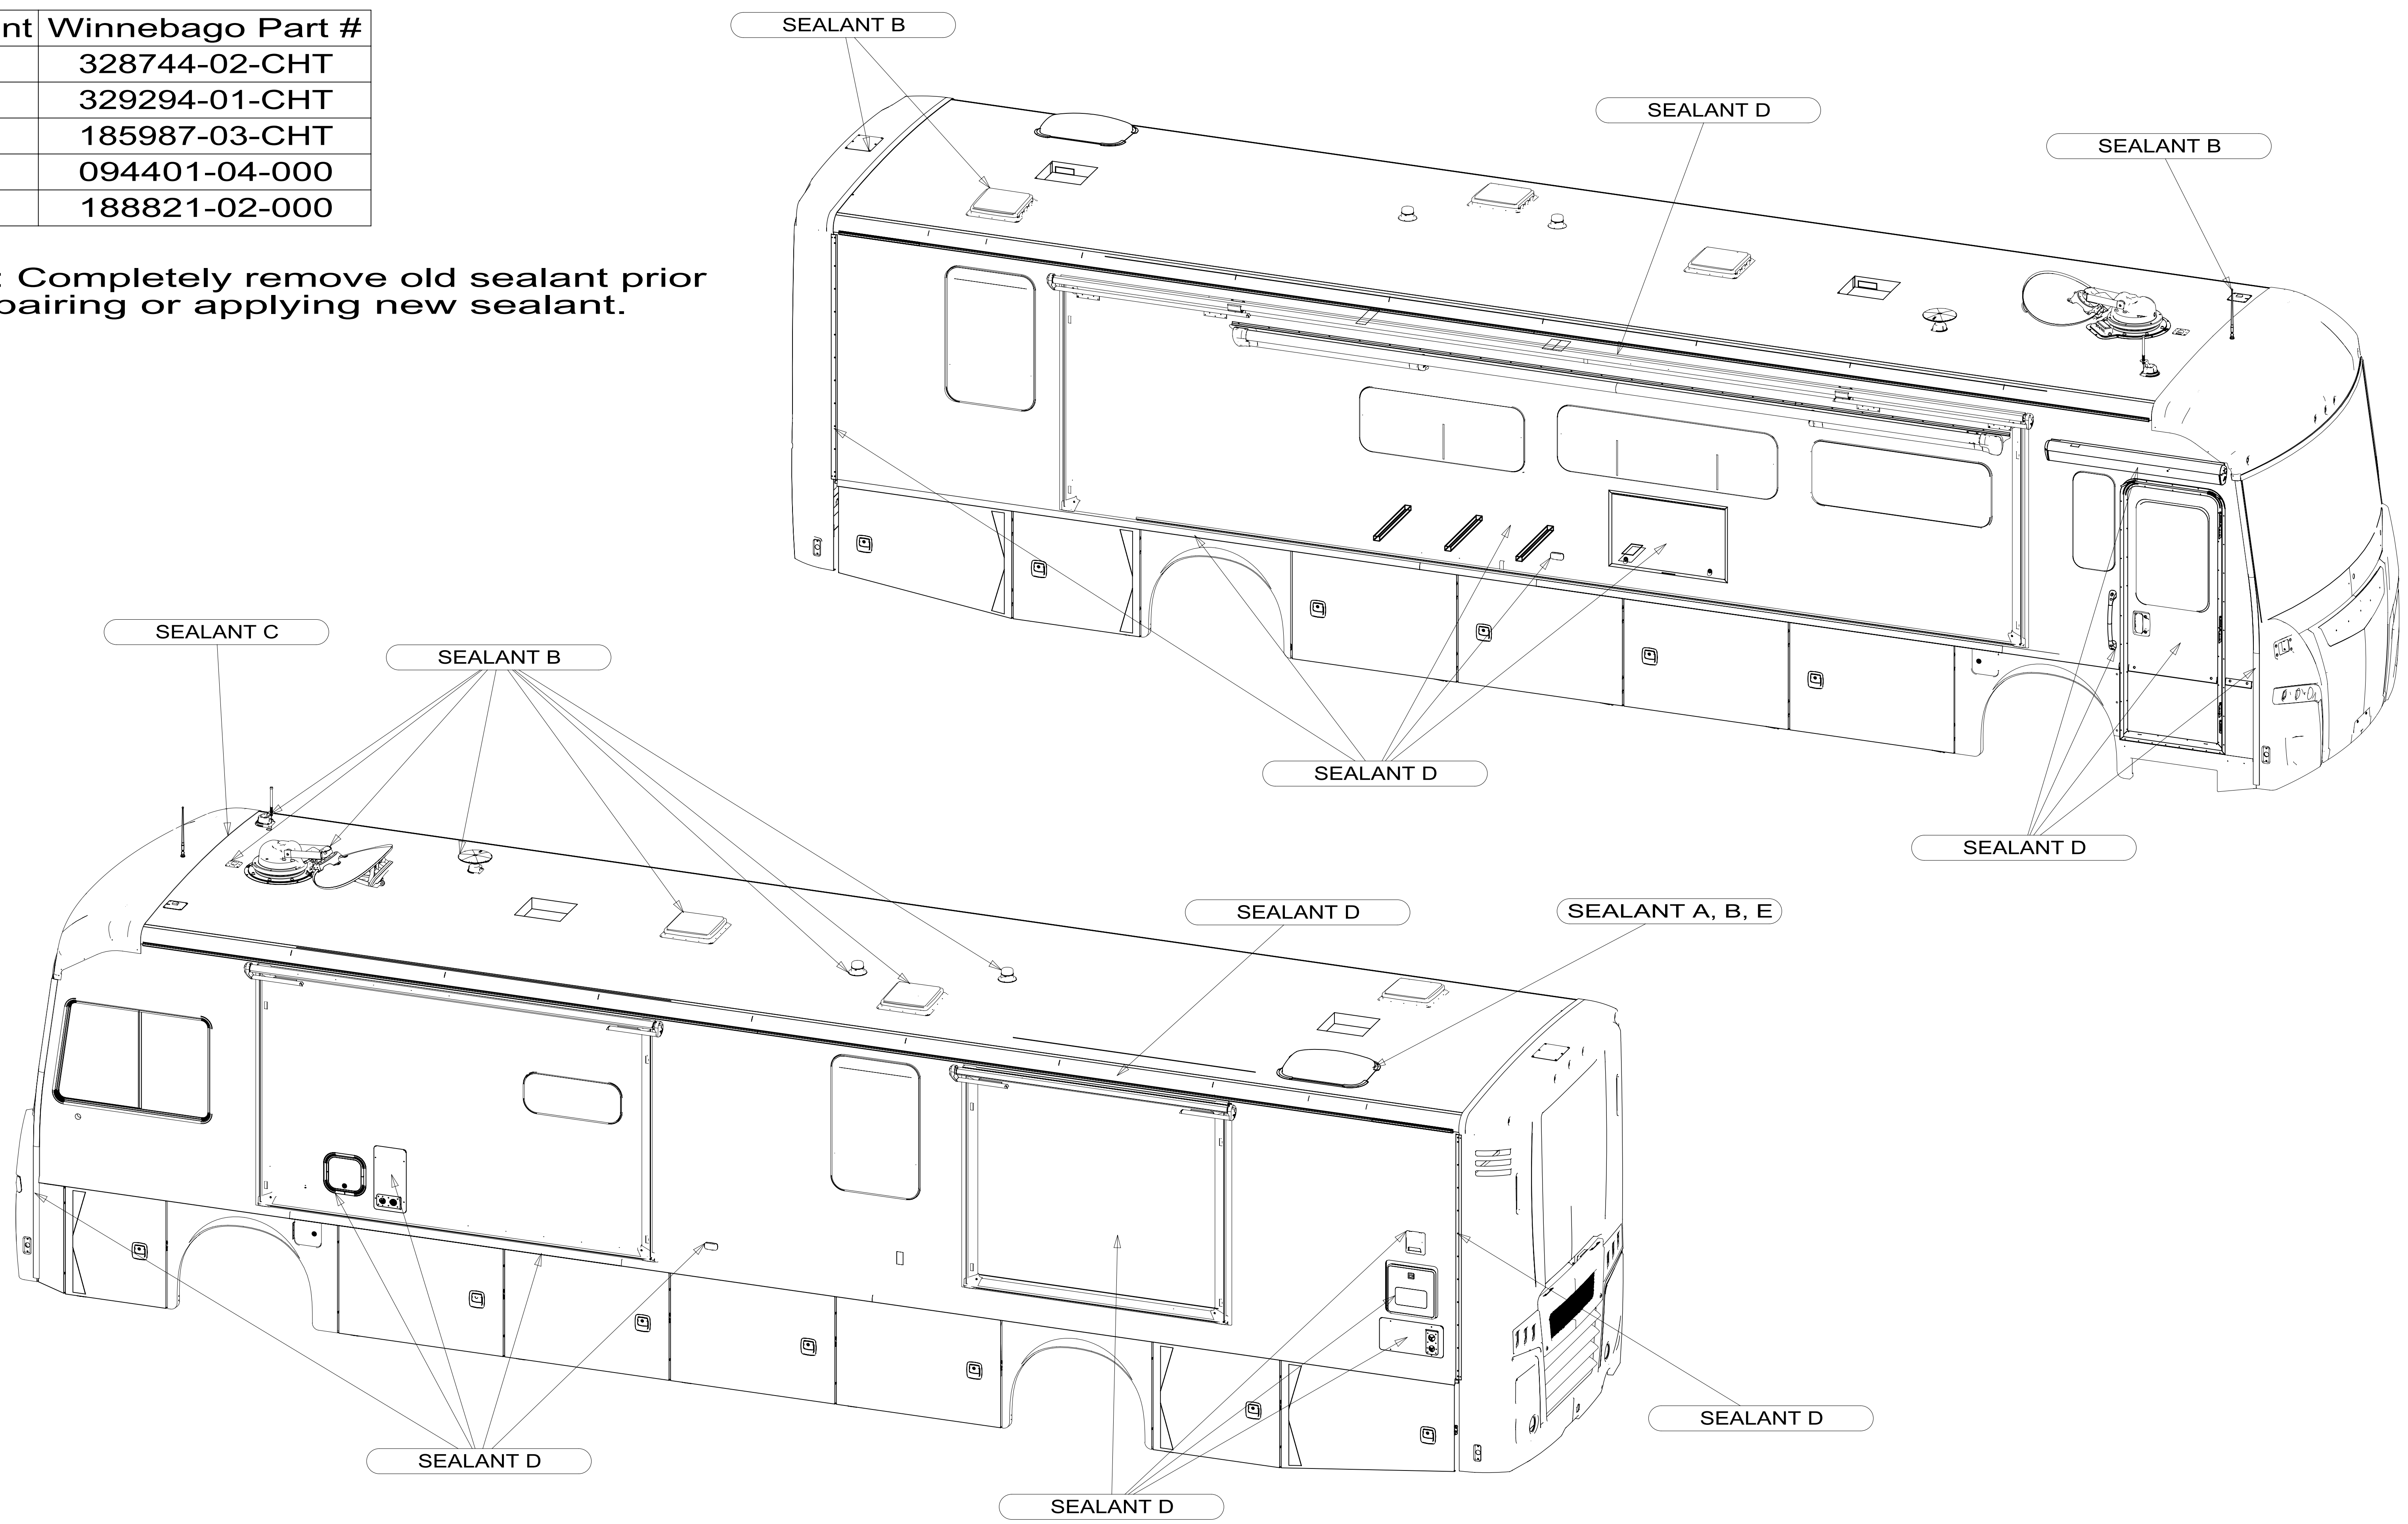

Sealant	Winnebago Part #
A	328744-02-CHT
B	329294-01-CHT
C	185987-03-CHT
D	094401-04-000
E	188821-02-000

**Note:** Completely remove old sealant prior to repairing or applying new sealant.

# L38D Sealant Call-out Sheet