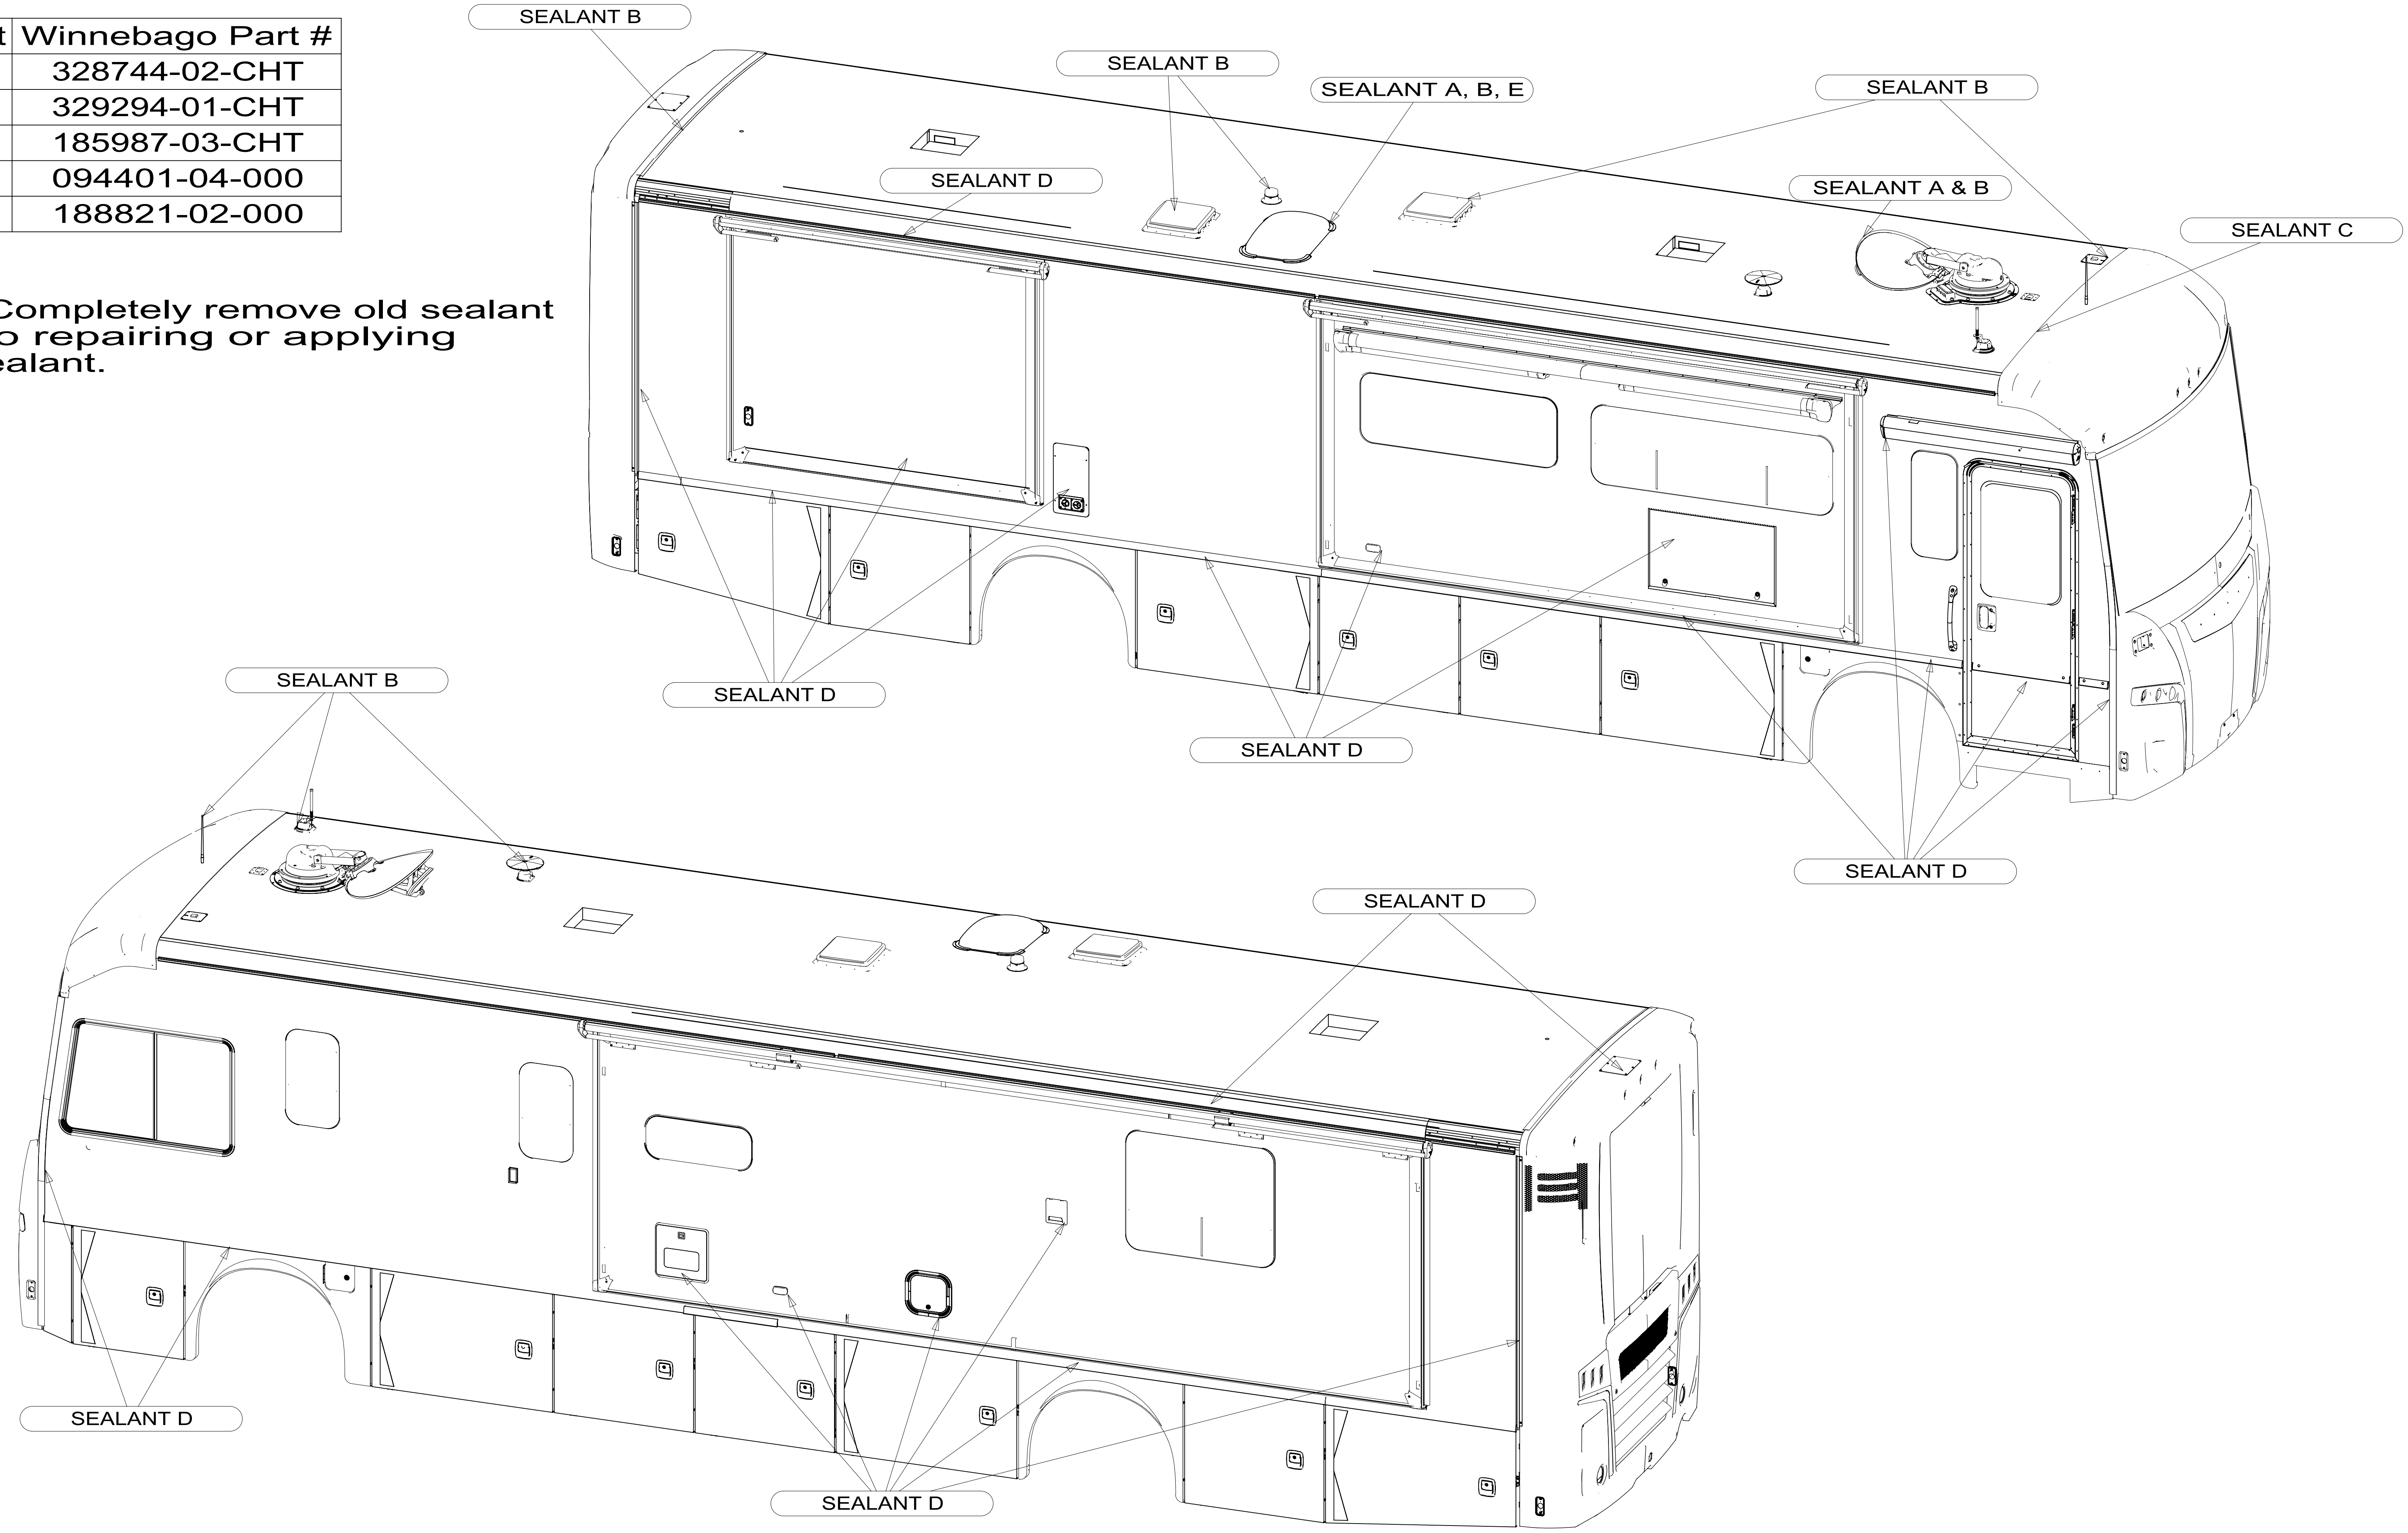

Sealant	Winnebago Part #
A	328744-02-CHT
B	329294-01-CHT
C	185987-03-CHT
D	094401-04-000
E	188821-02-000

Note: Completely remove old sealant prior to repairing or applying new sealant.

L36H Sealant Call-out Sheet