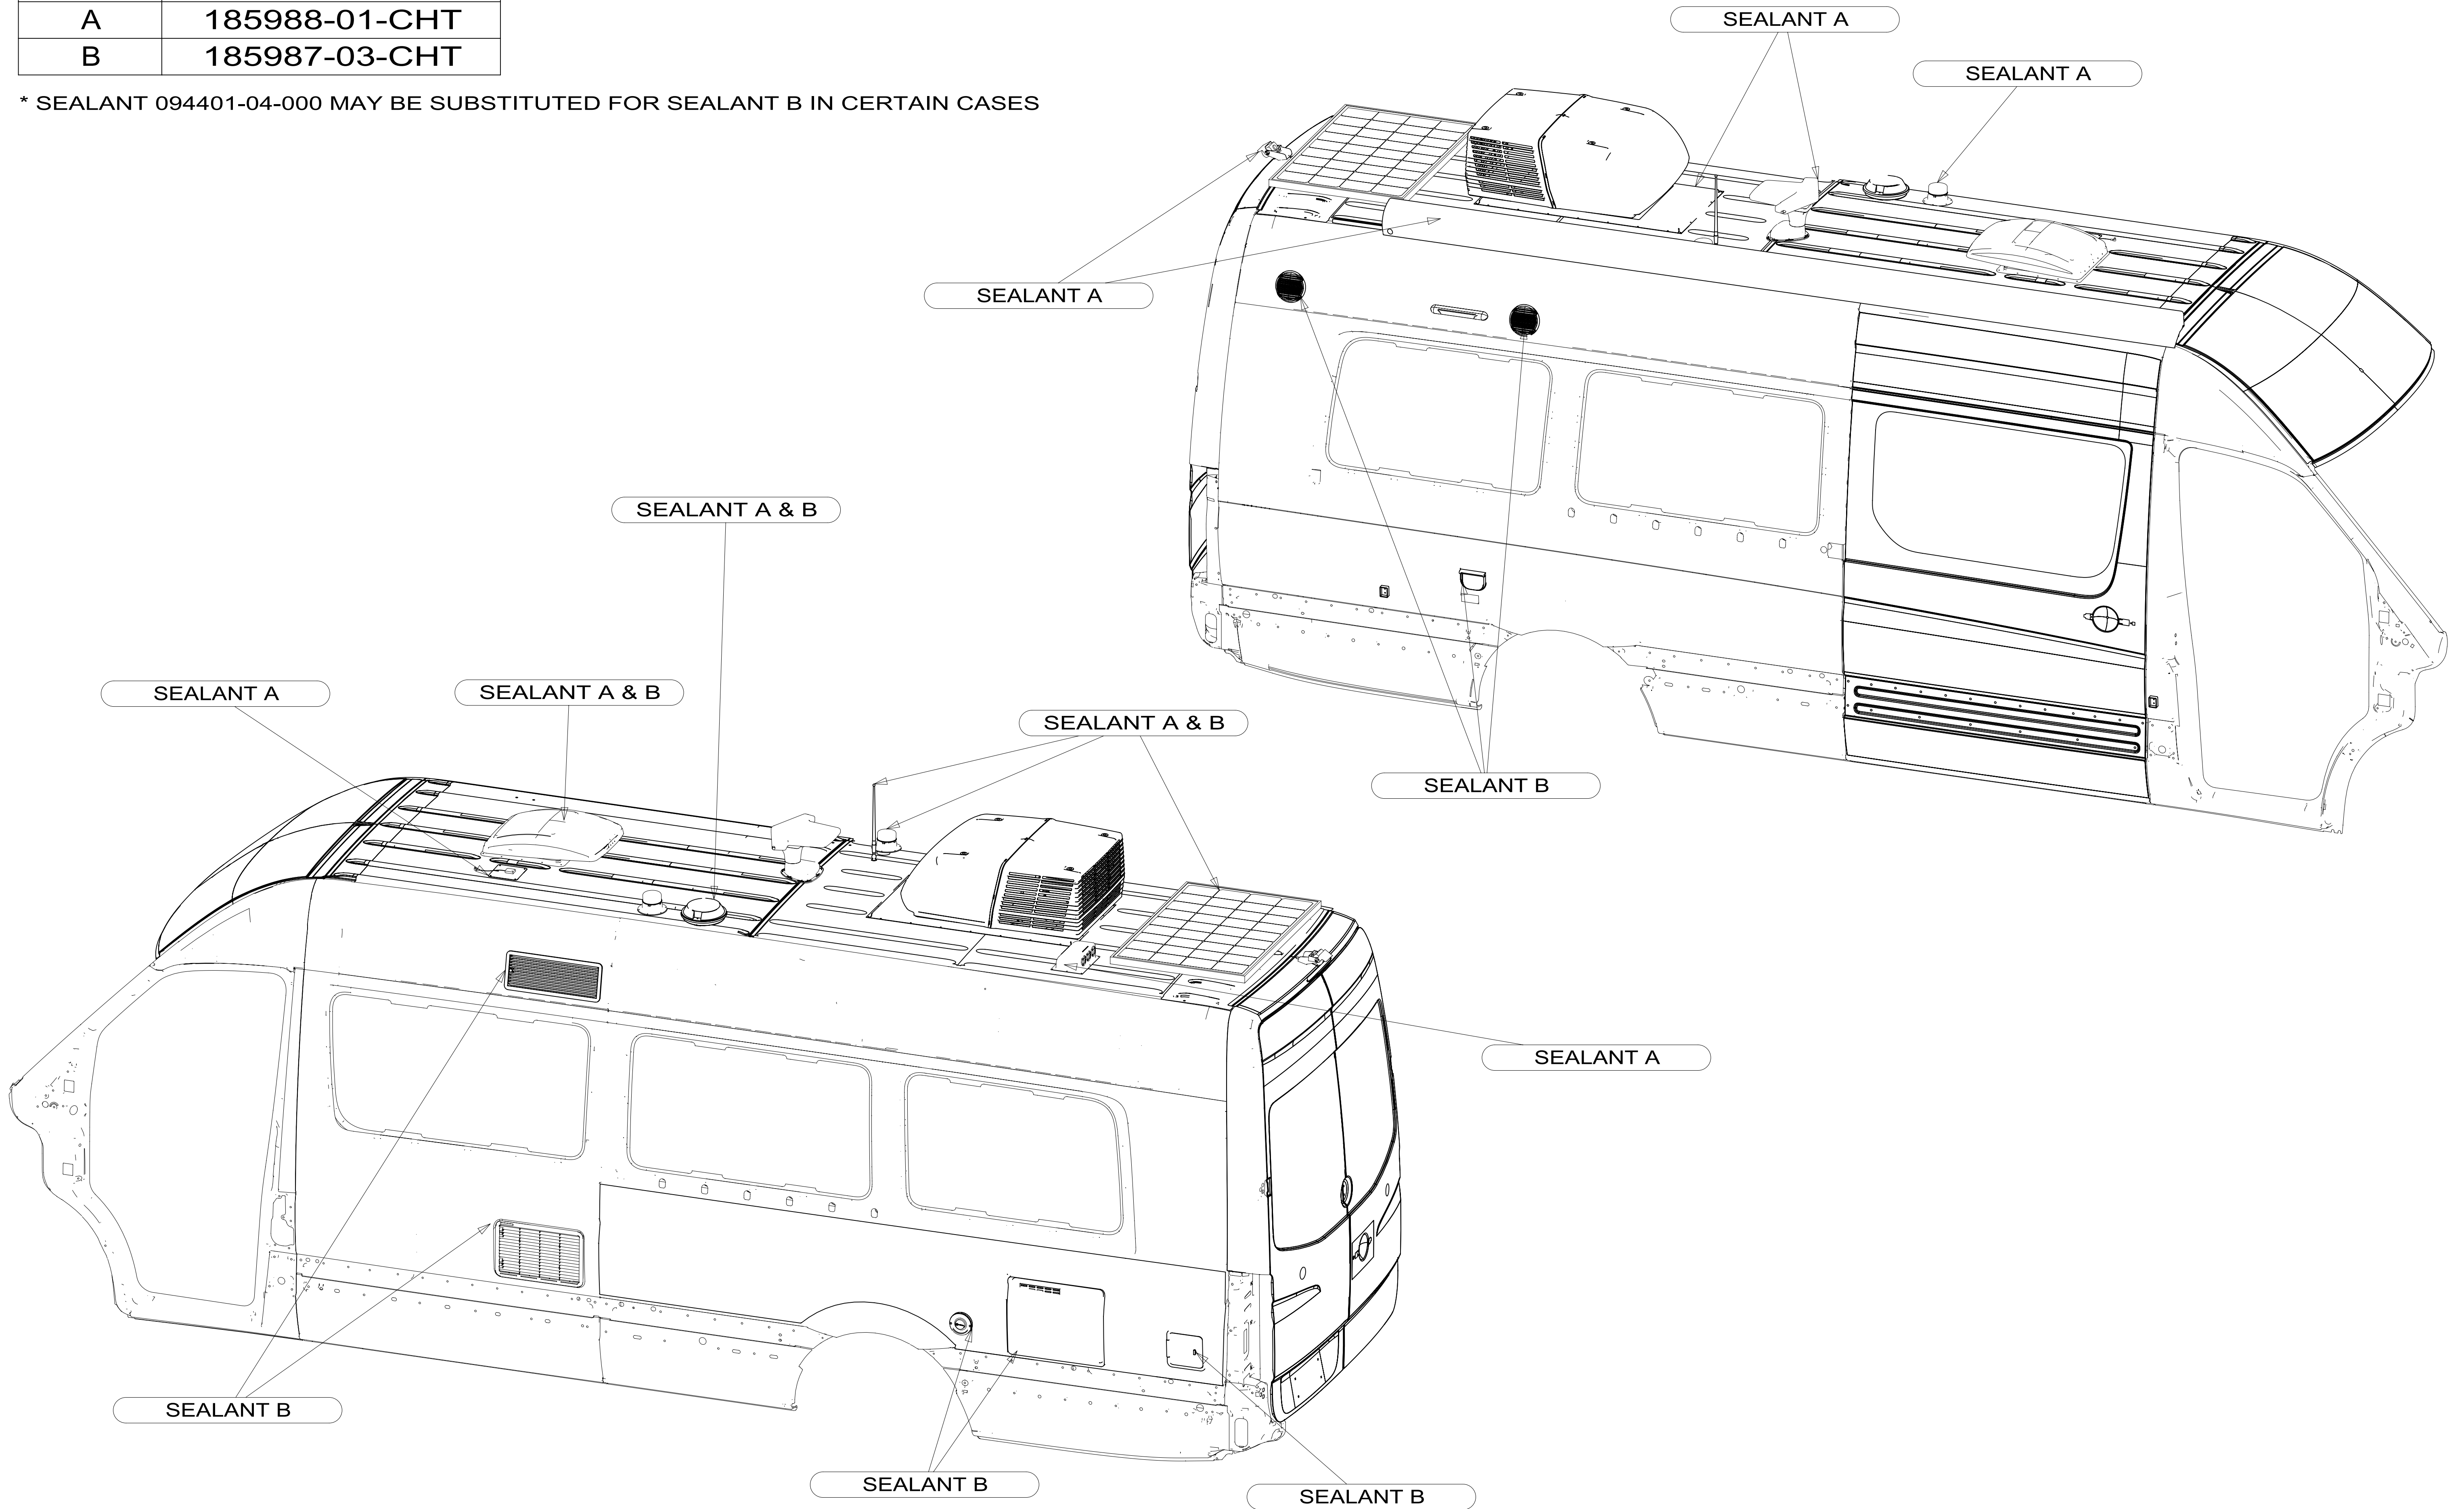

Sealant	Winnebago Part #
A	185988-01-CHT
B	185987-03-CHT

* SEALANT 094401-04-000 MAY BE SUBSTITUTED FOR SEALANT B IN CERTAIN CASES

170A Sealant Call-out Sheet