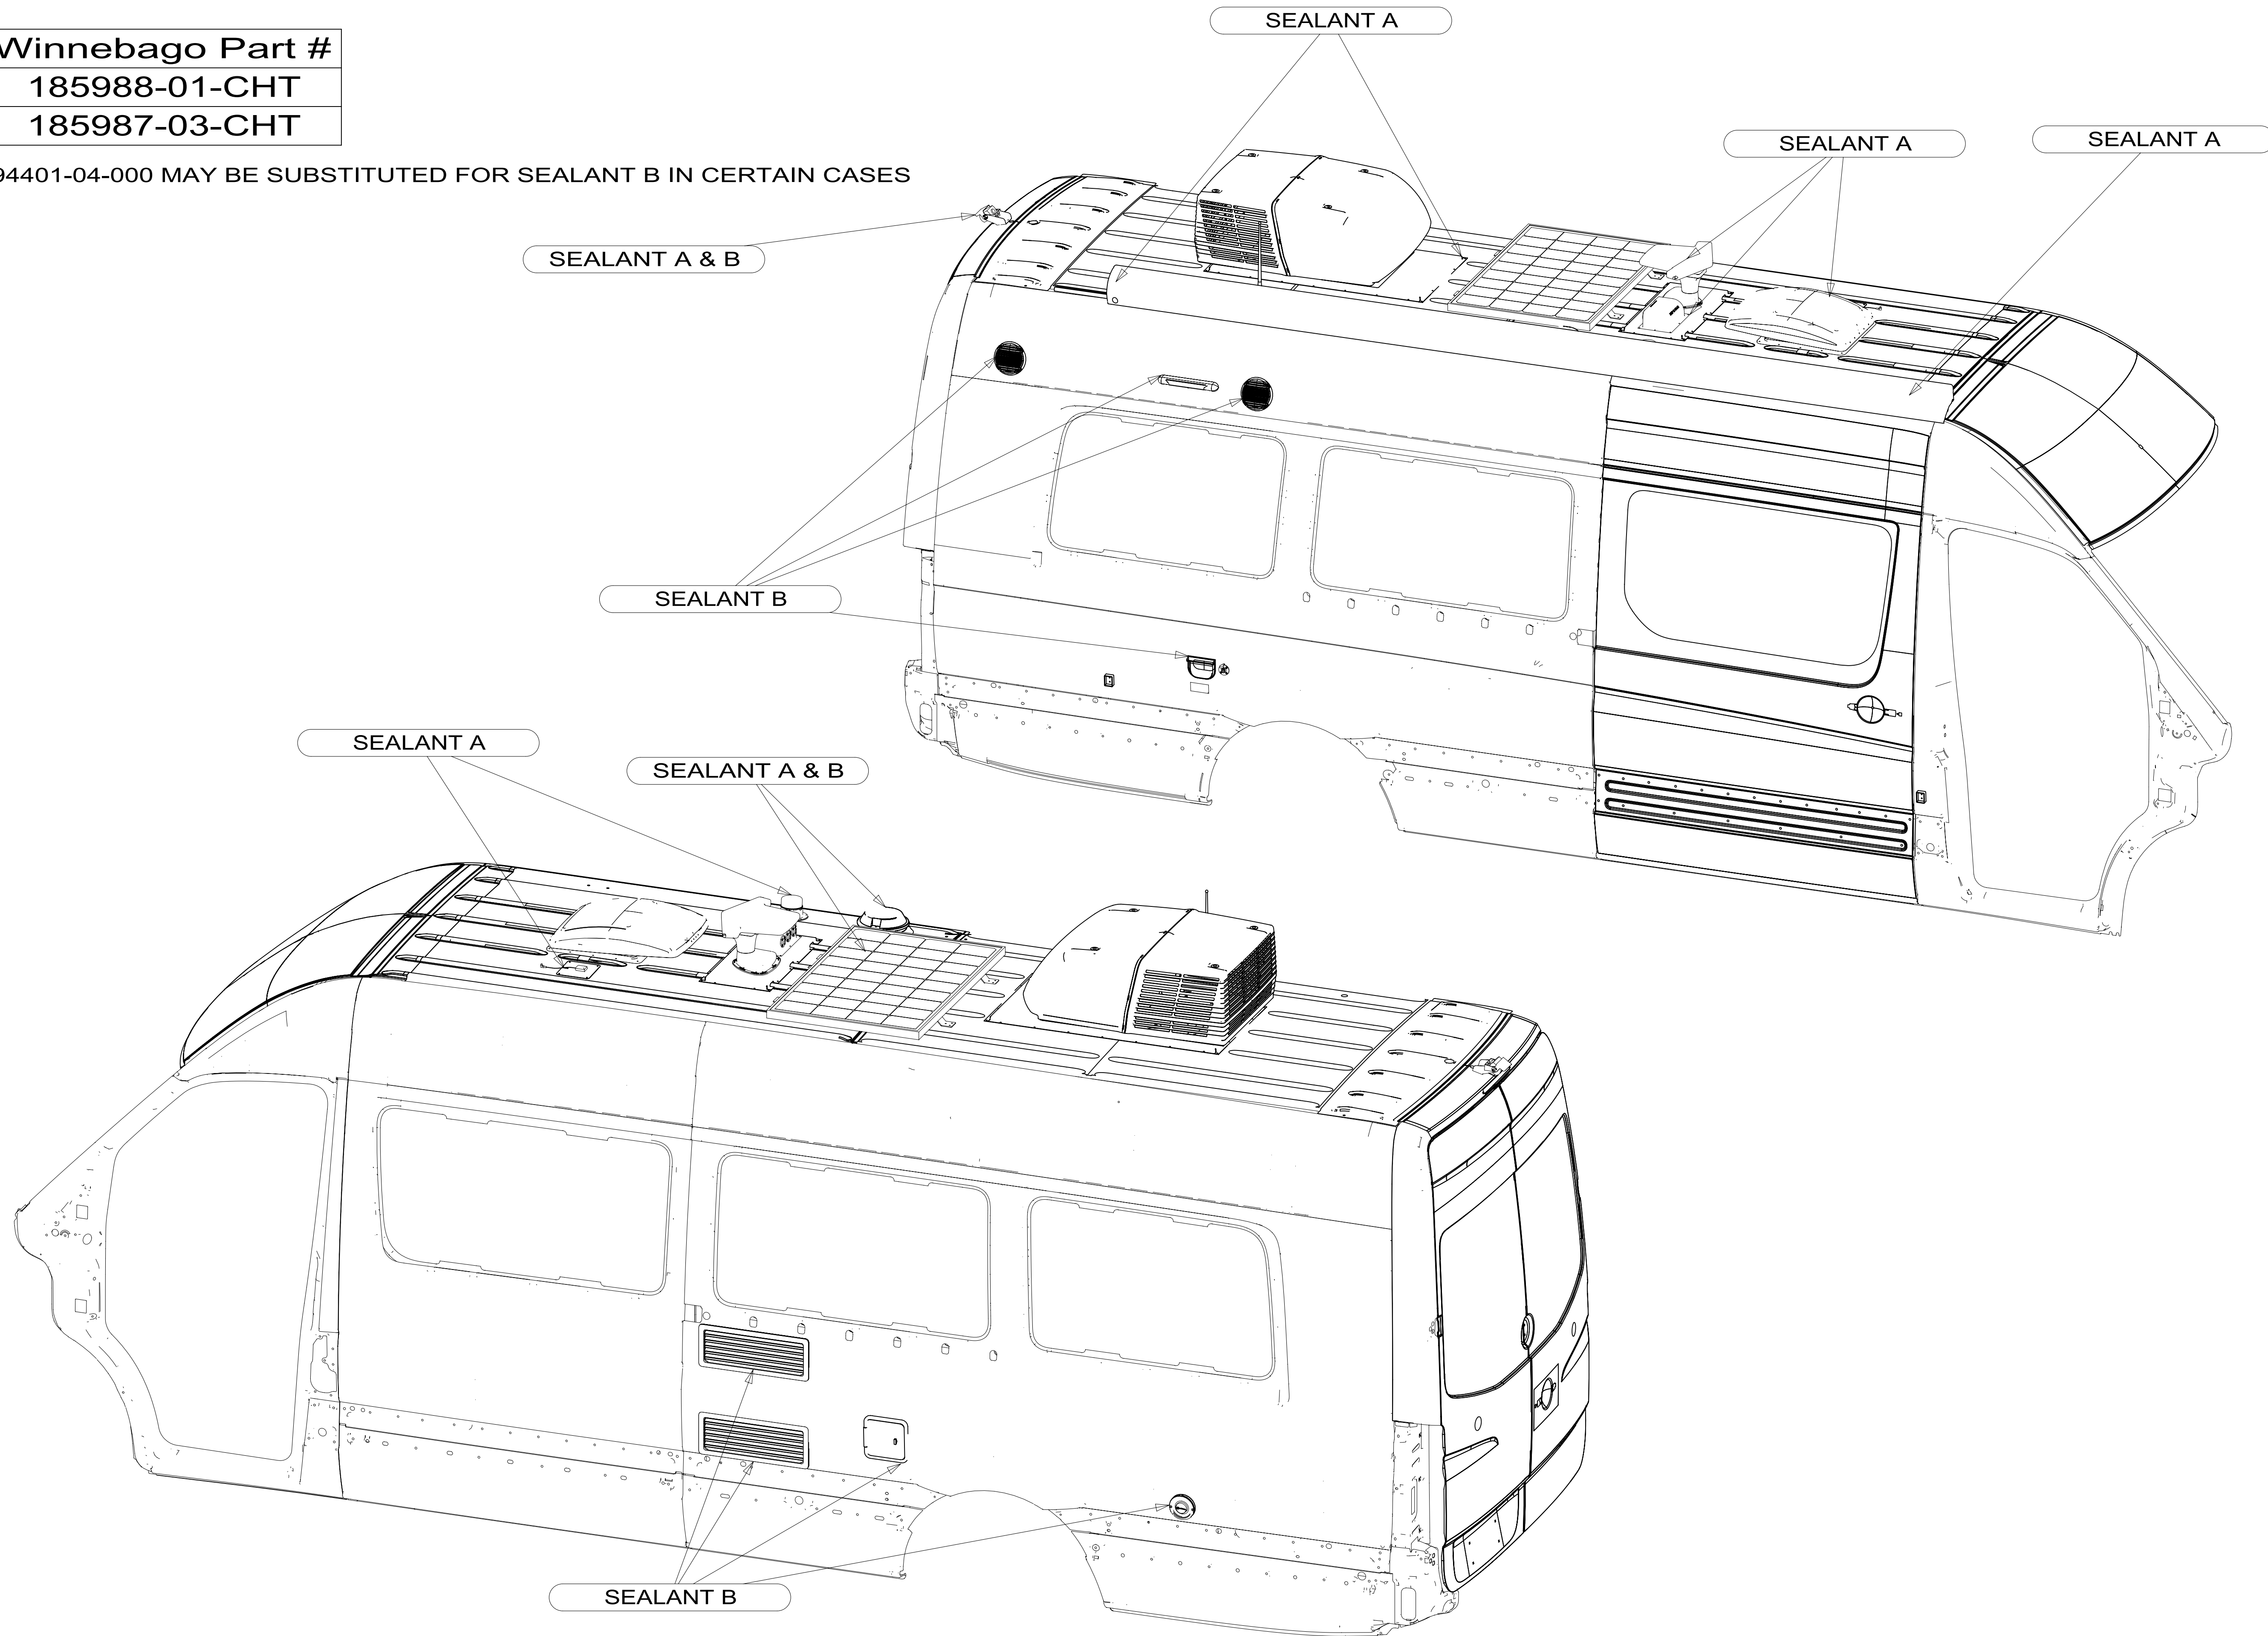

Sealant	Winnebago Part #
A	185988-01-CHT
B	185987-03-CHT

\* SEALANT 094401-04-000 MAY BE SUBSTITUTED FOR SEALANT B IN CERTAIN CASES

# 170X Sealant Call-out Sheet