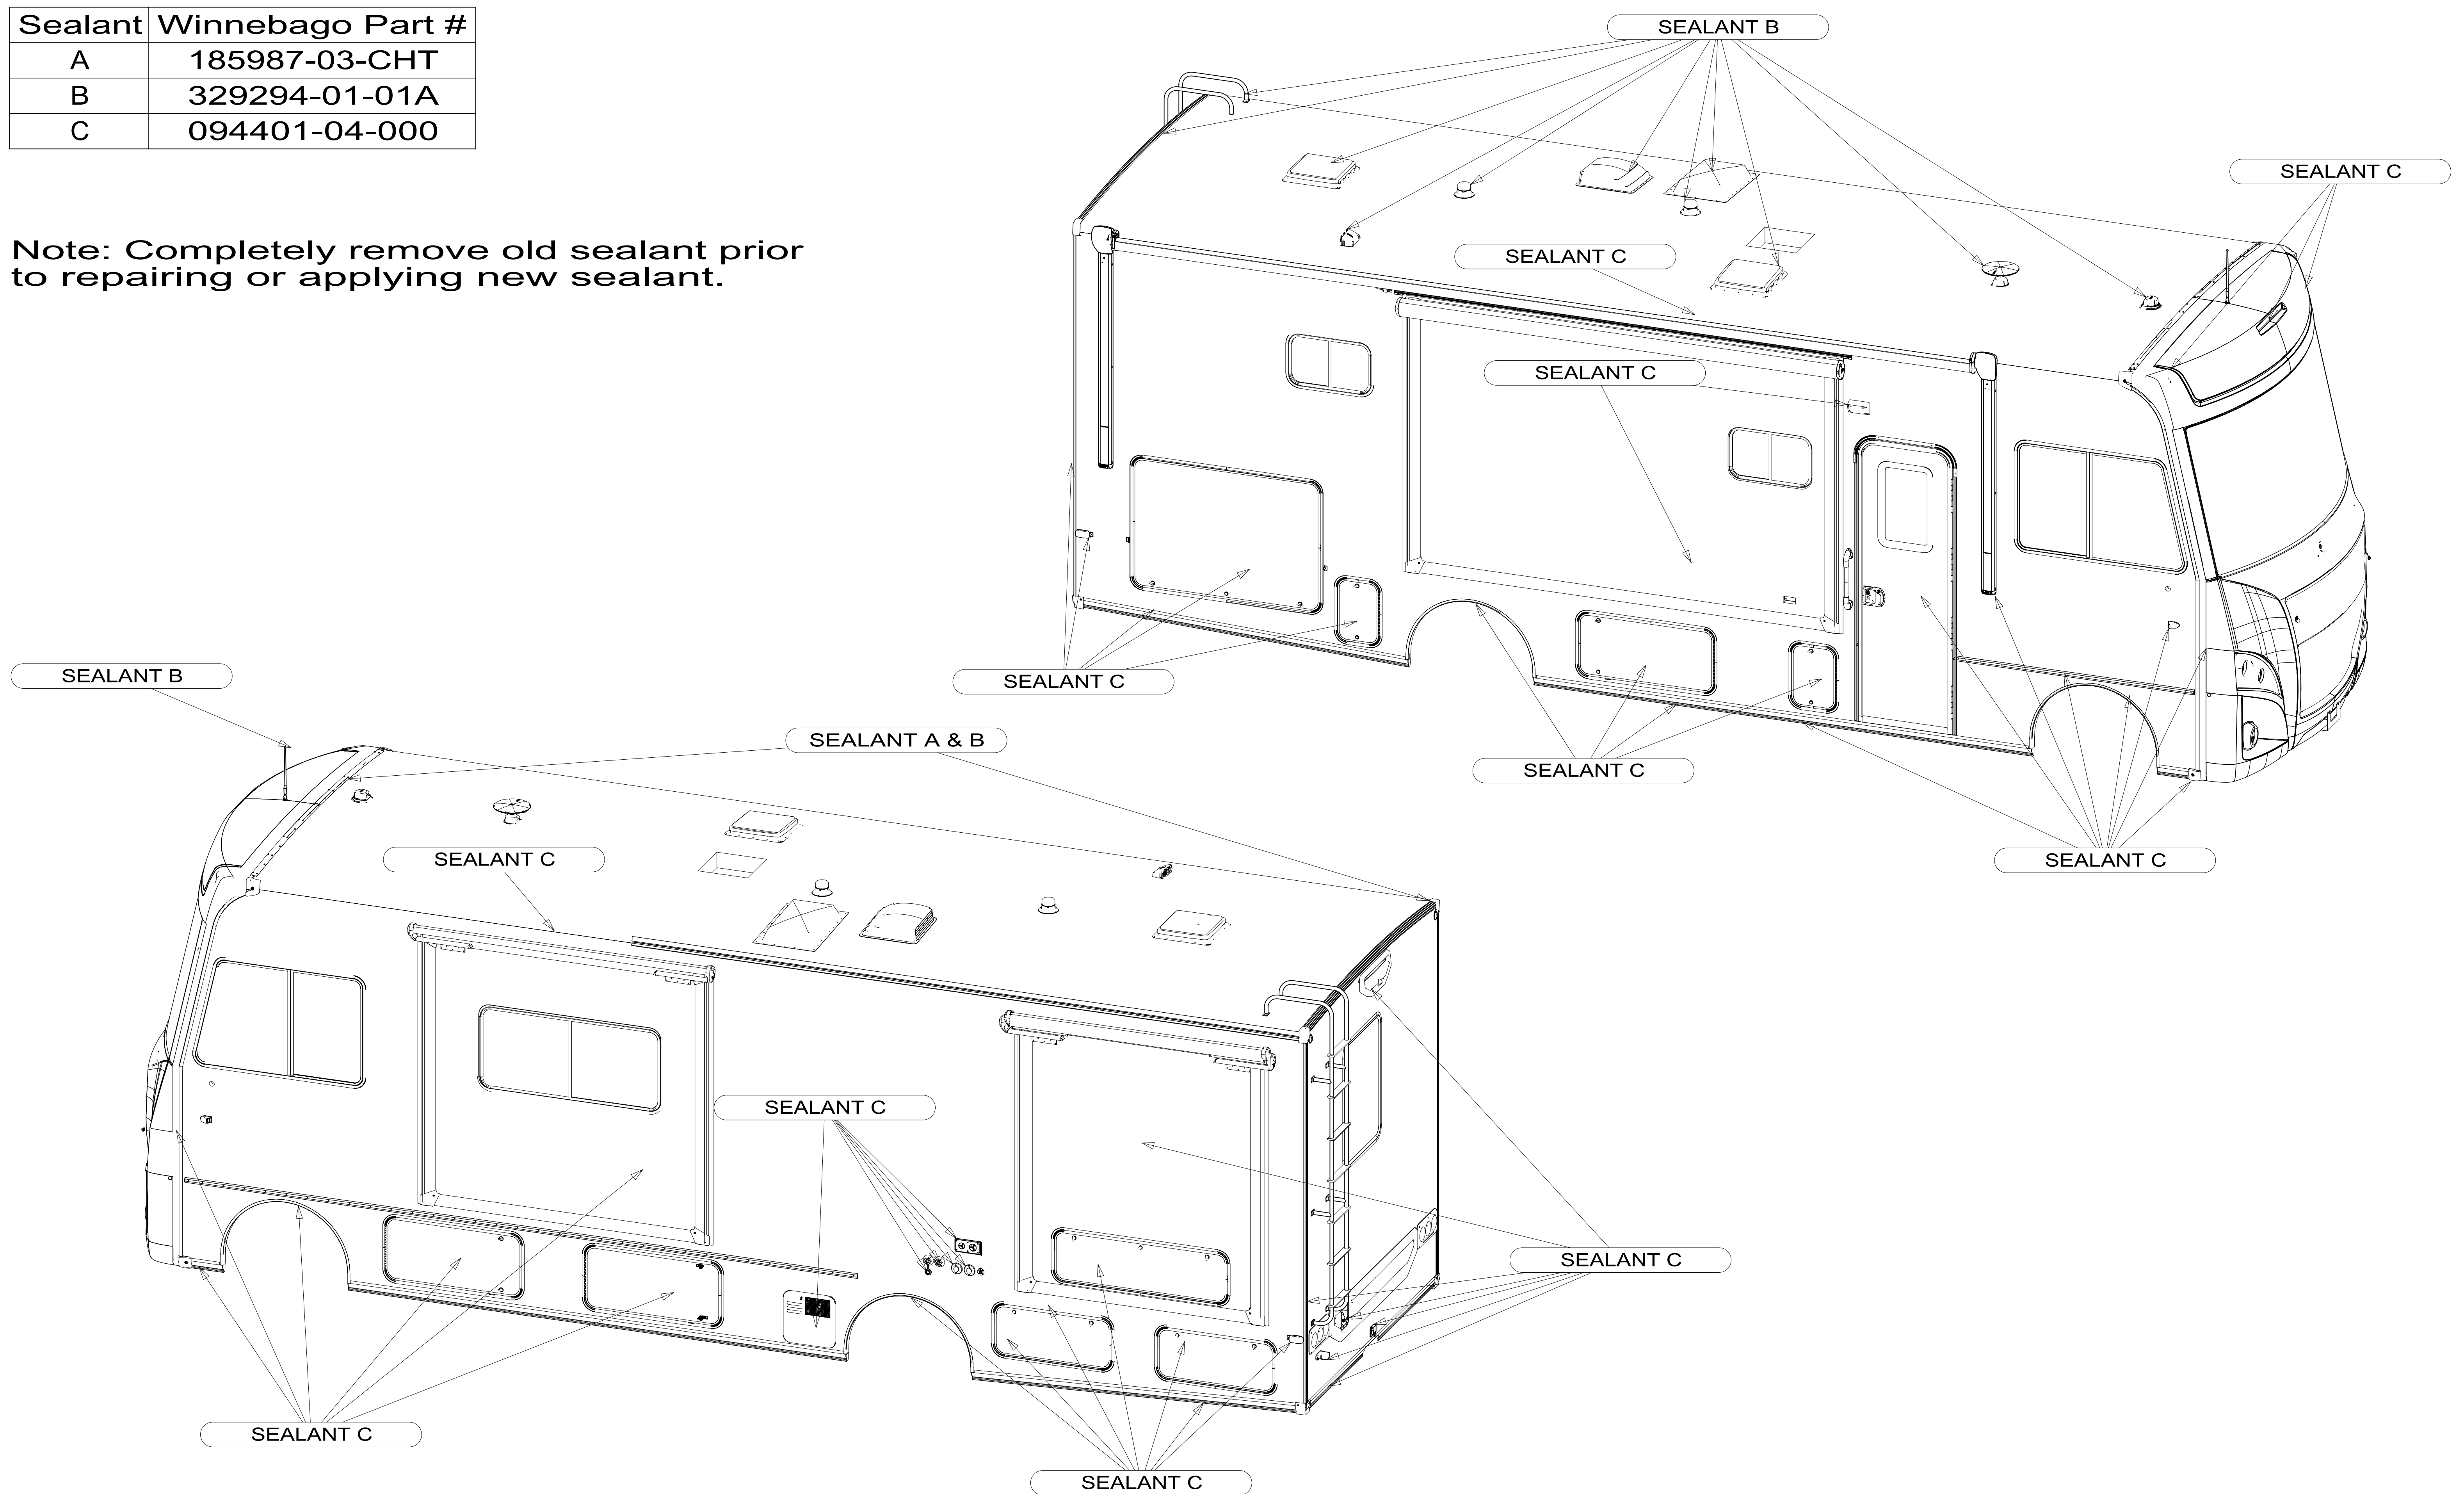

Sealant	Winnebago Part #
A	185987-03-CHT
B	329294-01-01A
C	094401-04-000

Note: Completely remove old sealant prior to repairing or applying new sealant.

V28Y Sealant Call-out Sheet