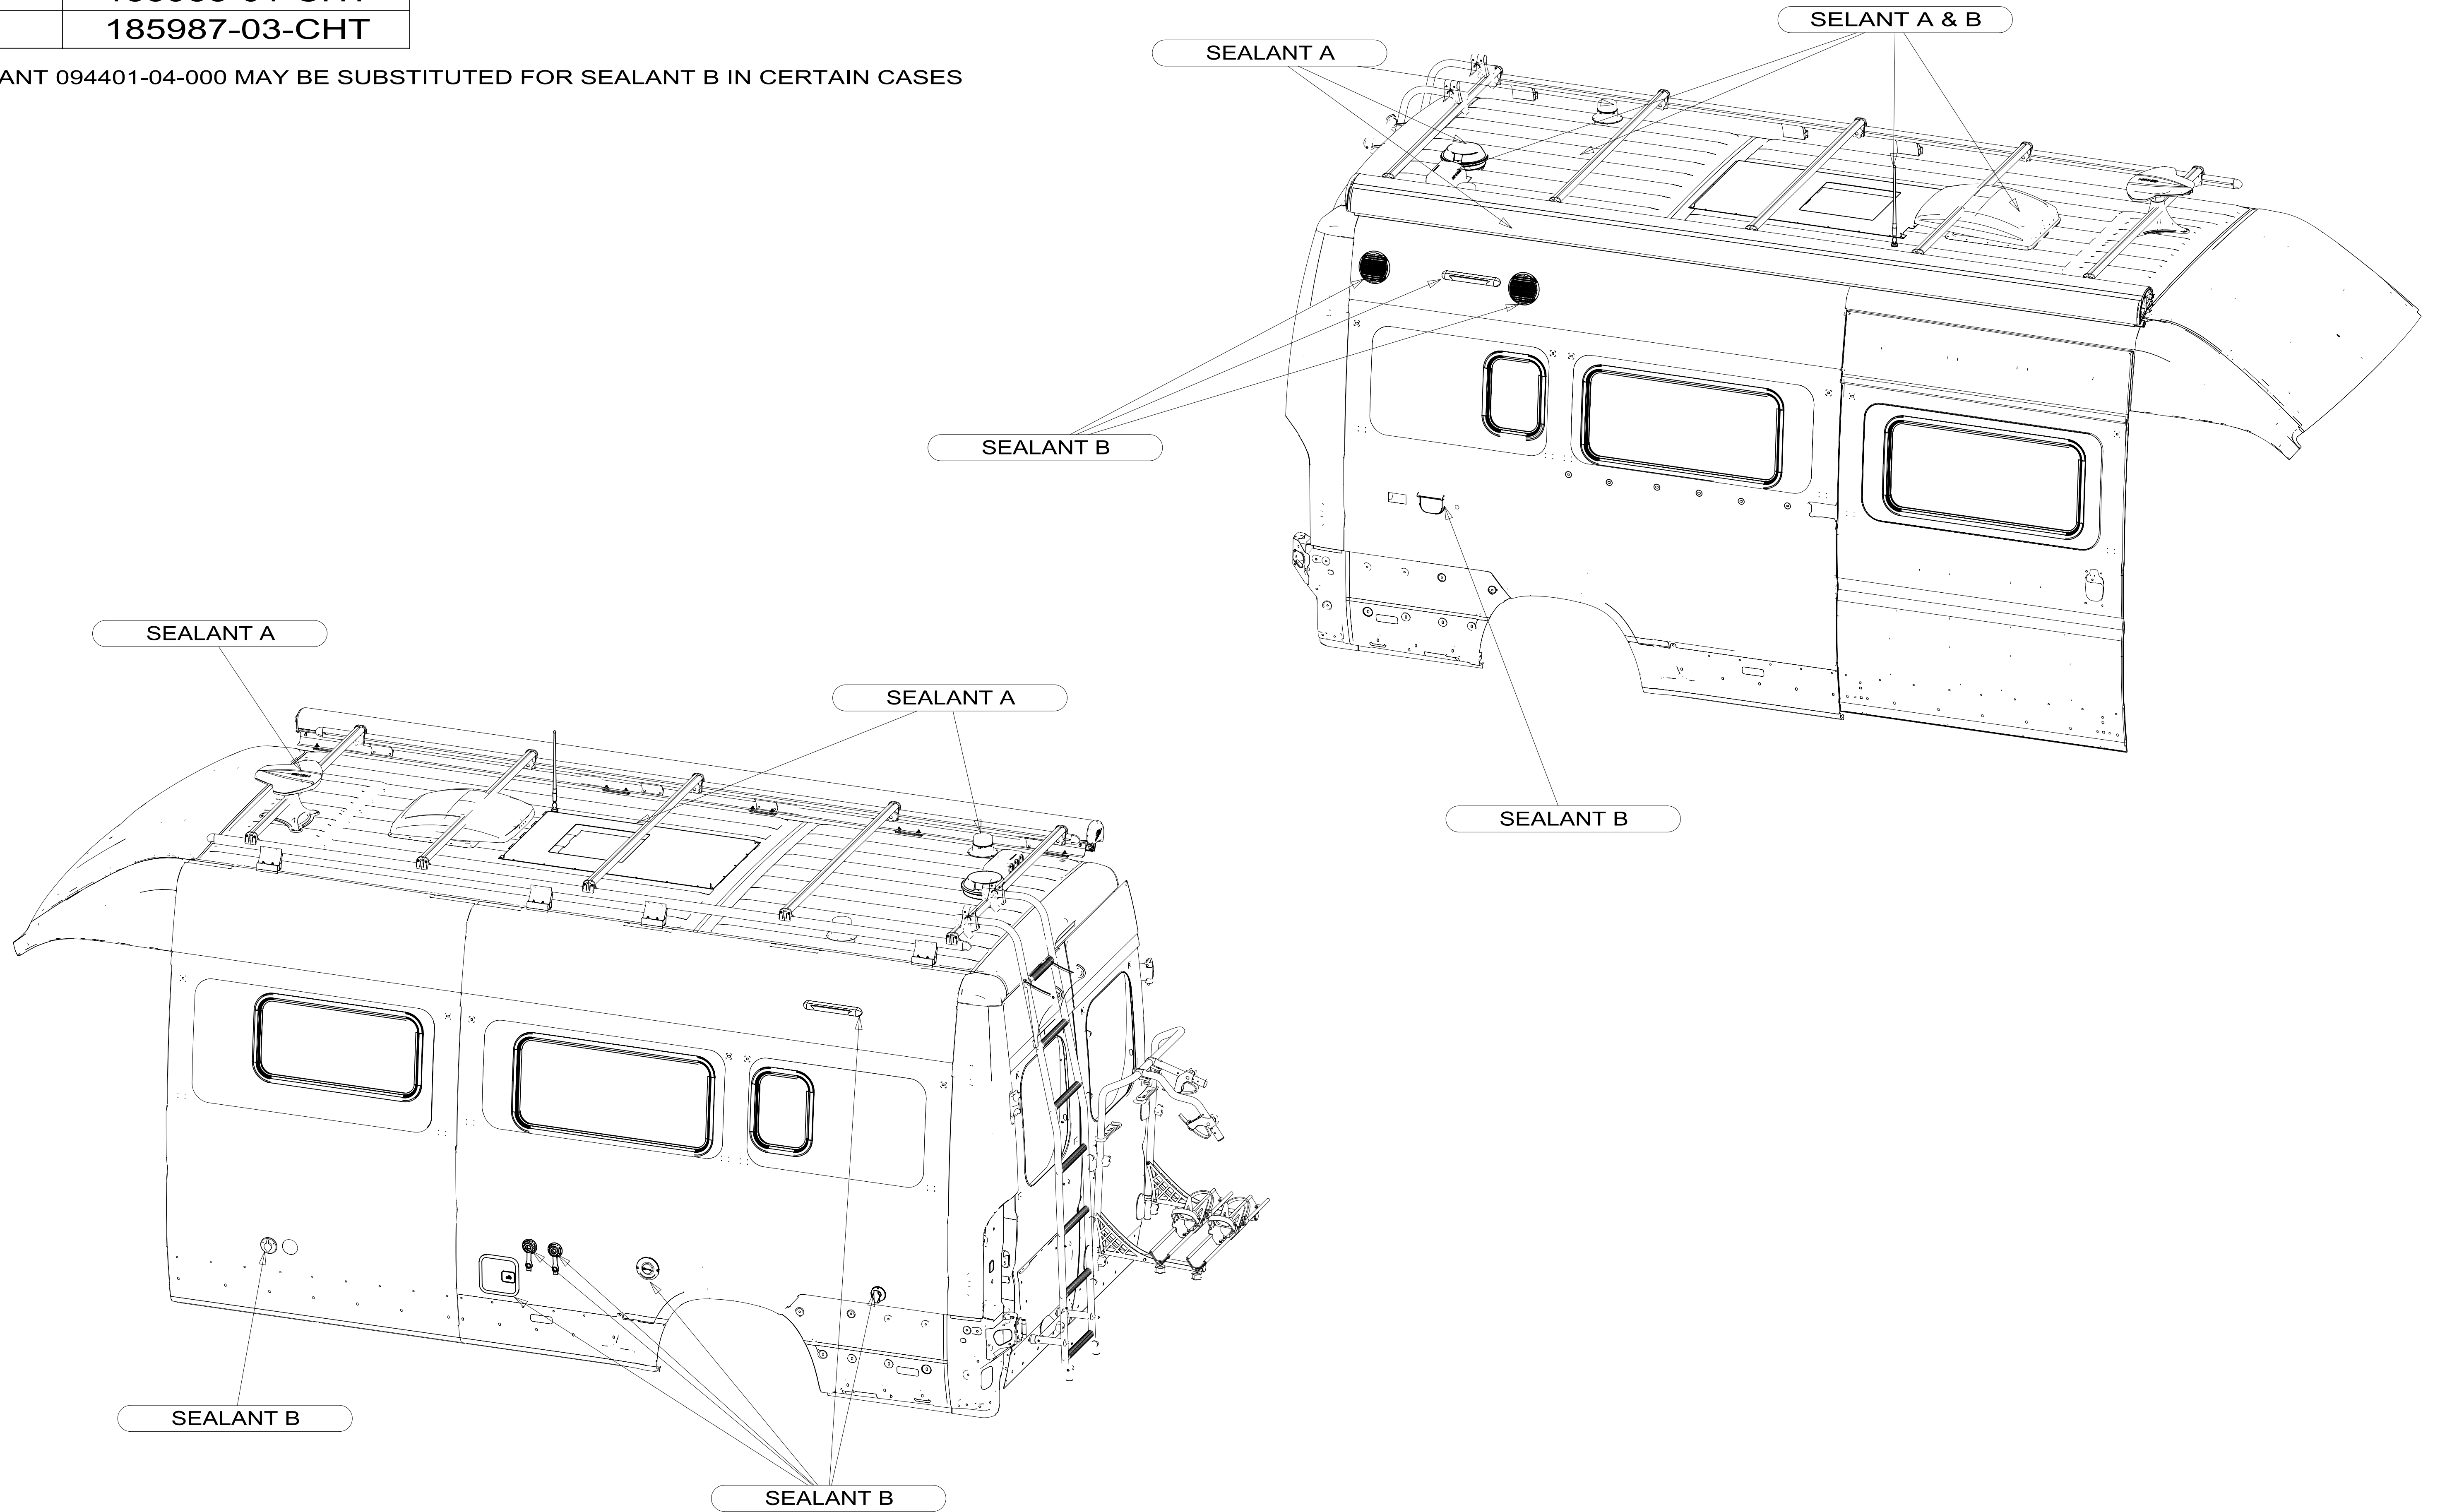

Sealant	Winnebago Part #
A	185988-01-CHT
B	185987-03-CHT

* SEALANT 094401-04-000 MAY BE SUBSTITUTED FOR SEALANT B IN CERTAIN CASES

259KL Sealant Call-out Sheet