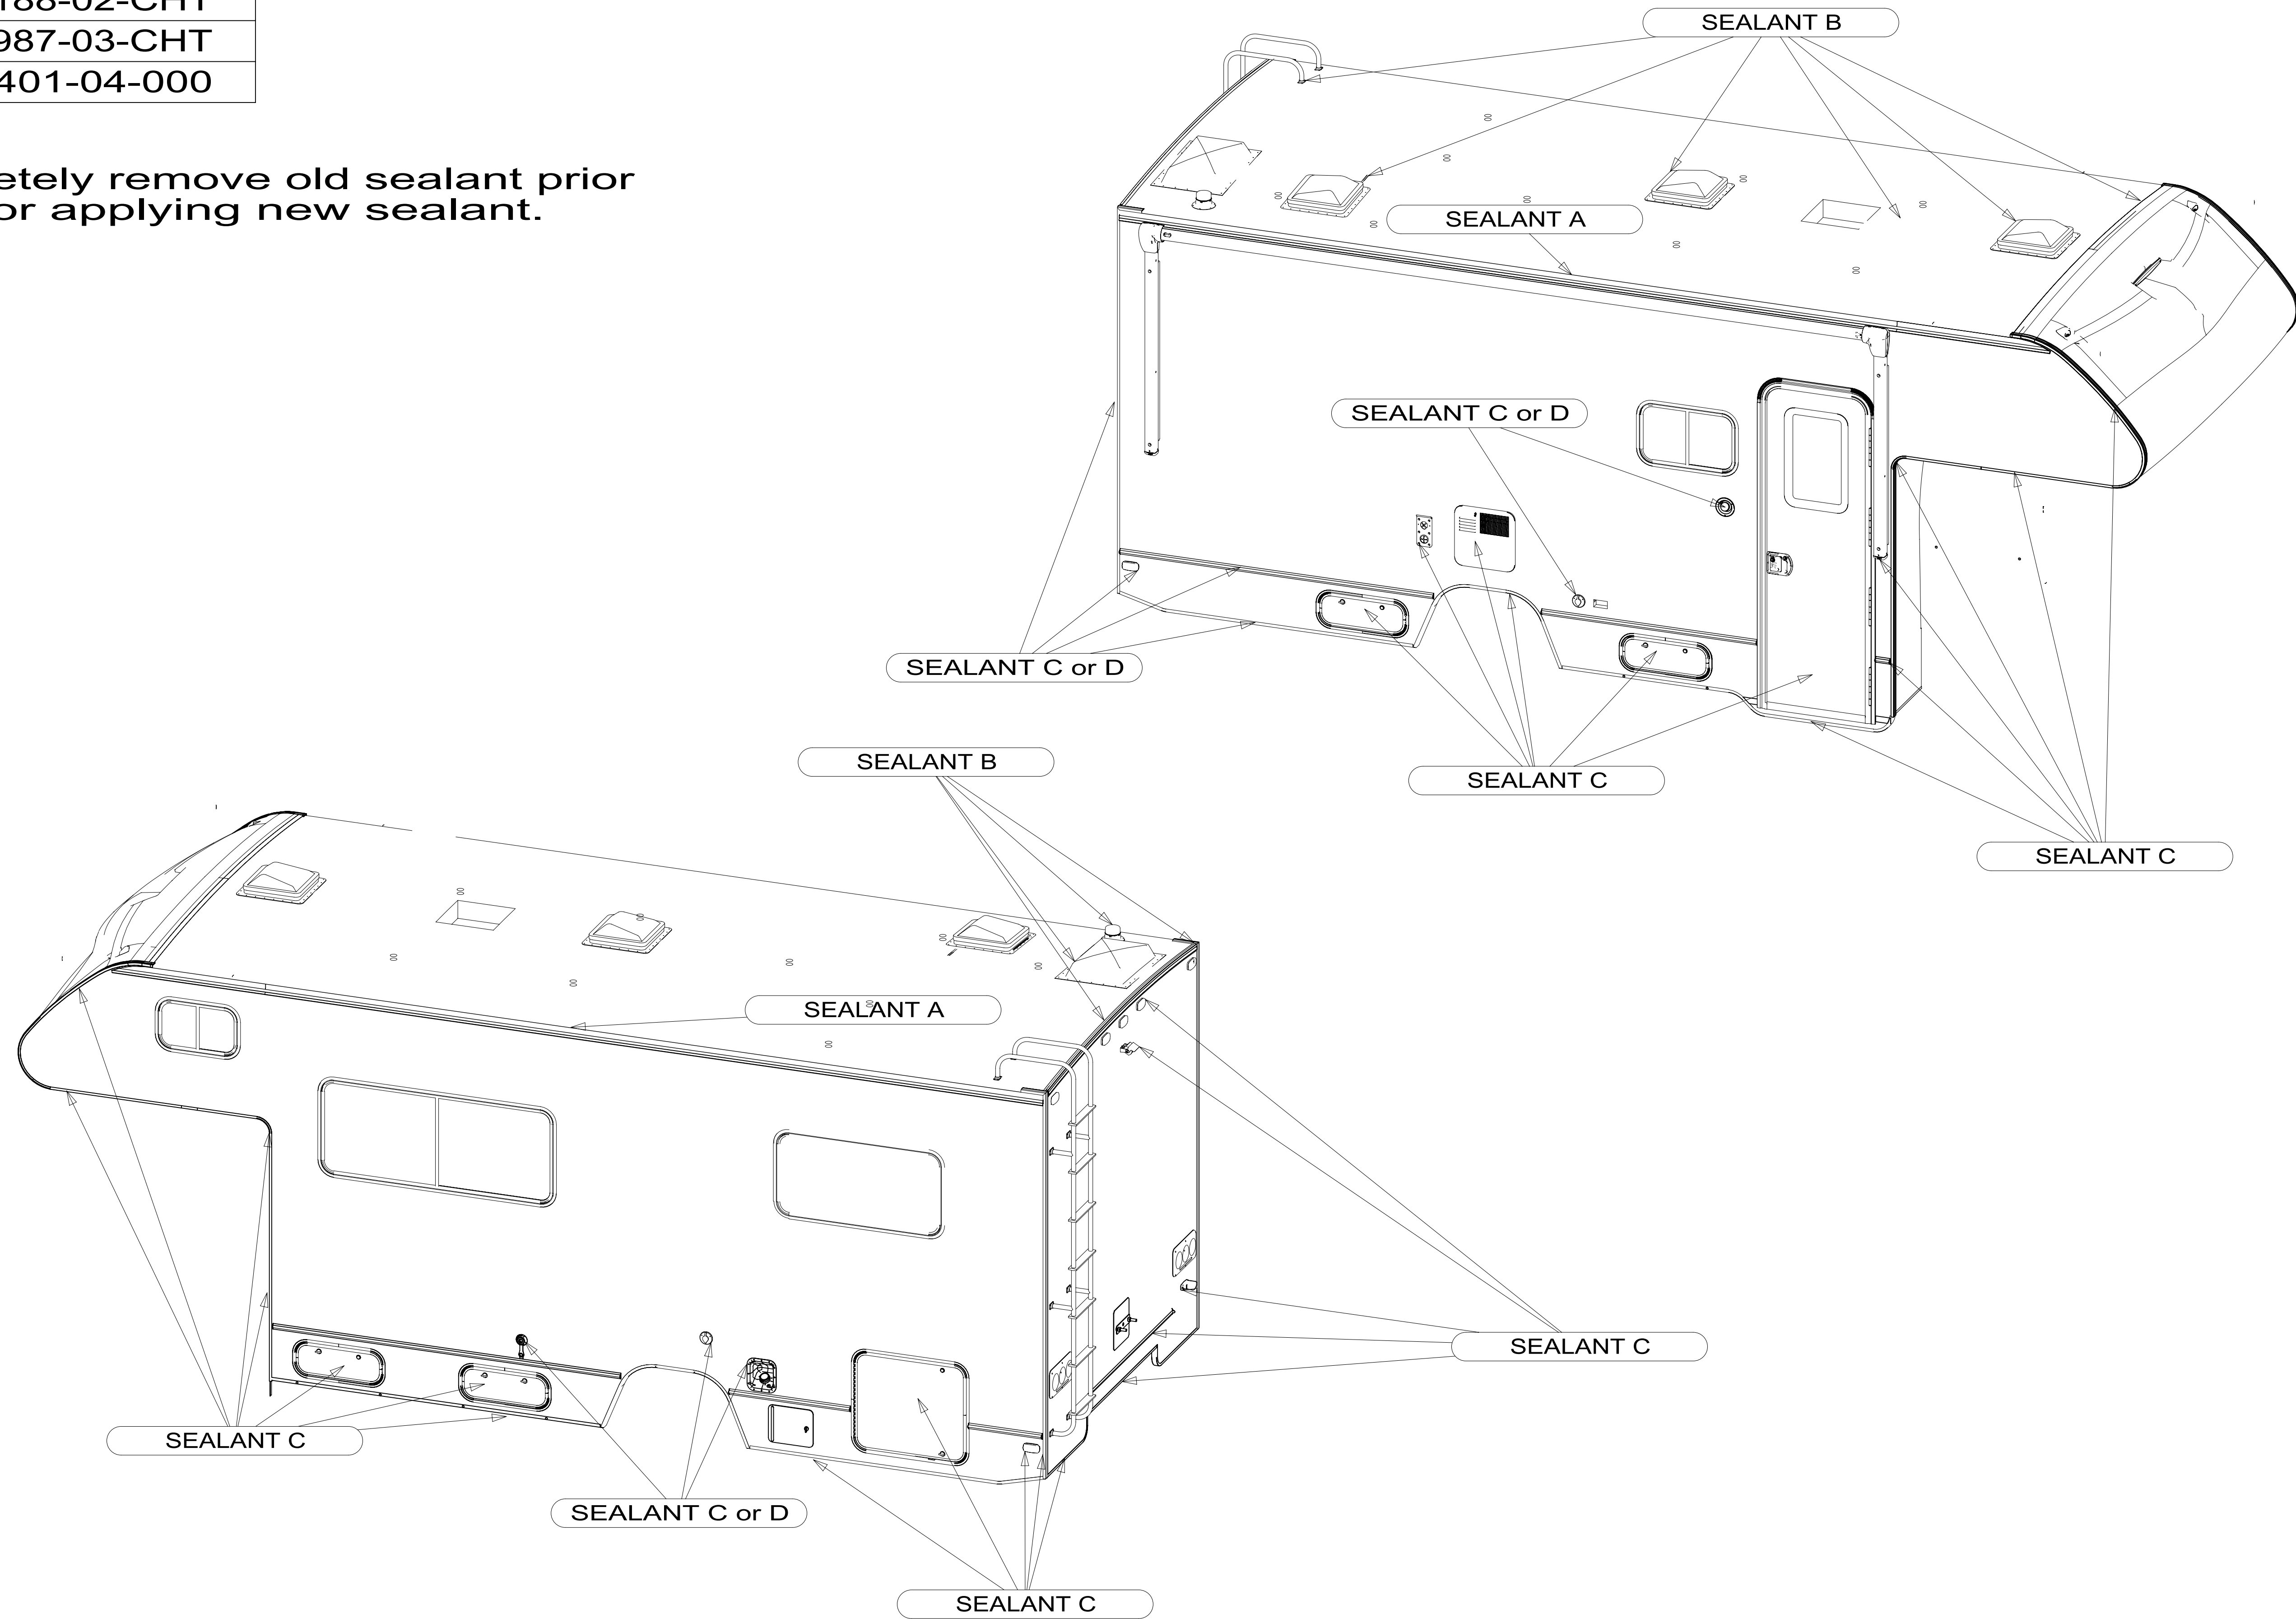

Sealant	Winnebago Part #
A	184188-01-CHT
B	184188-02-CHT
C	185987-03-CHT
D	094401-04-000

**Note:** Completely remove old sealant prior to repairing or applying new sealant.

## 922E Sealant Call-out Sheet