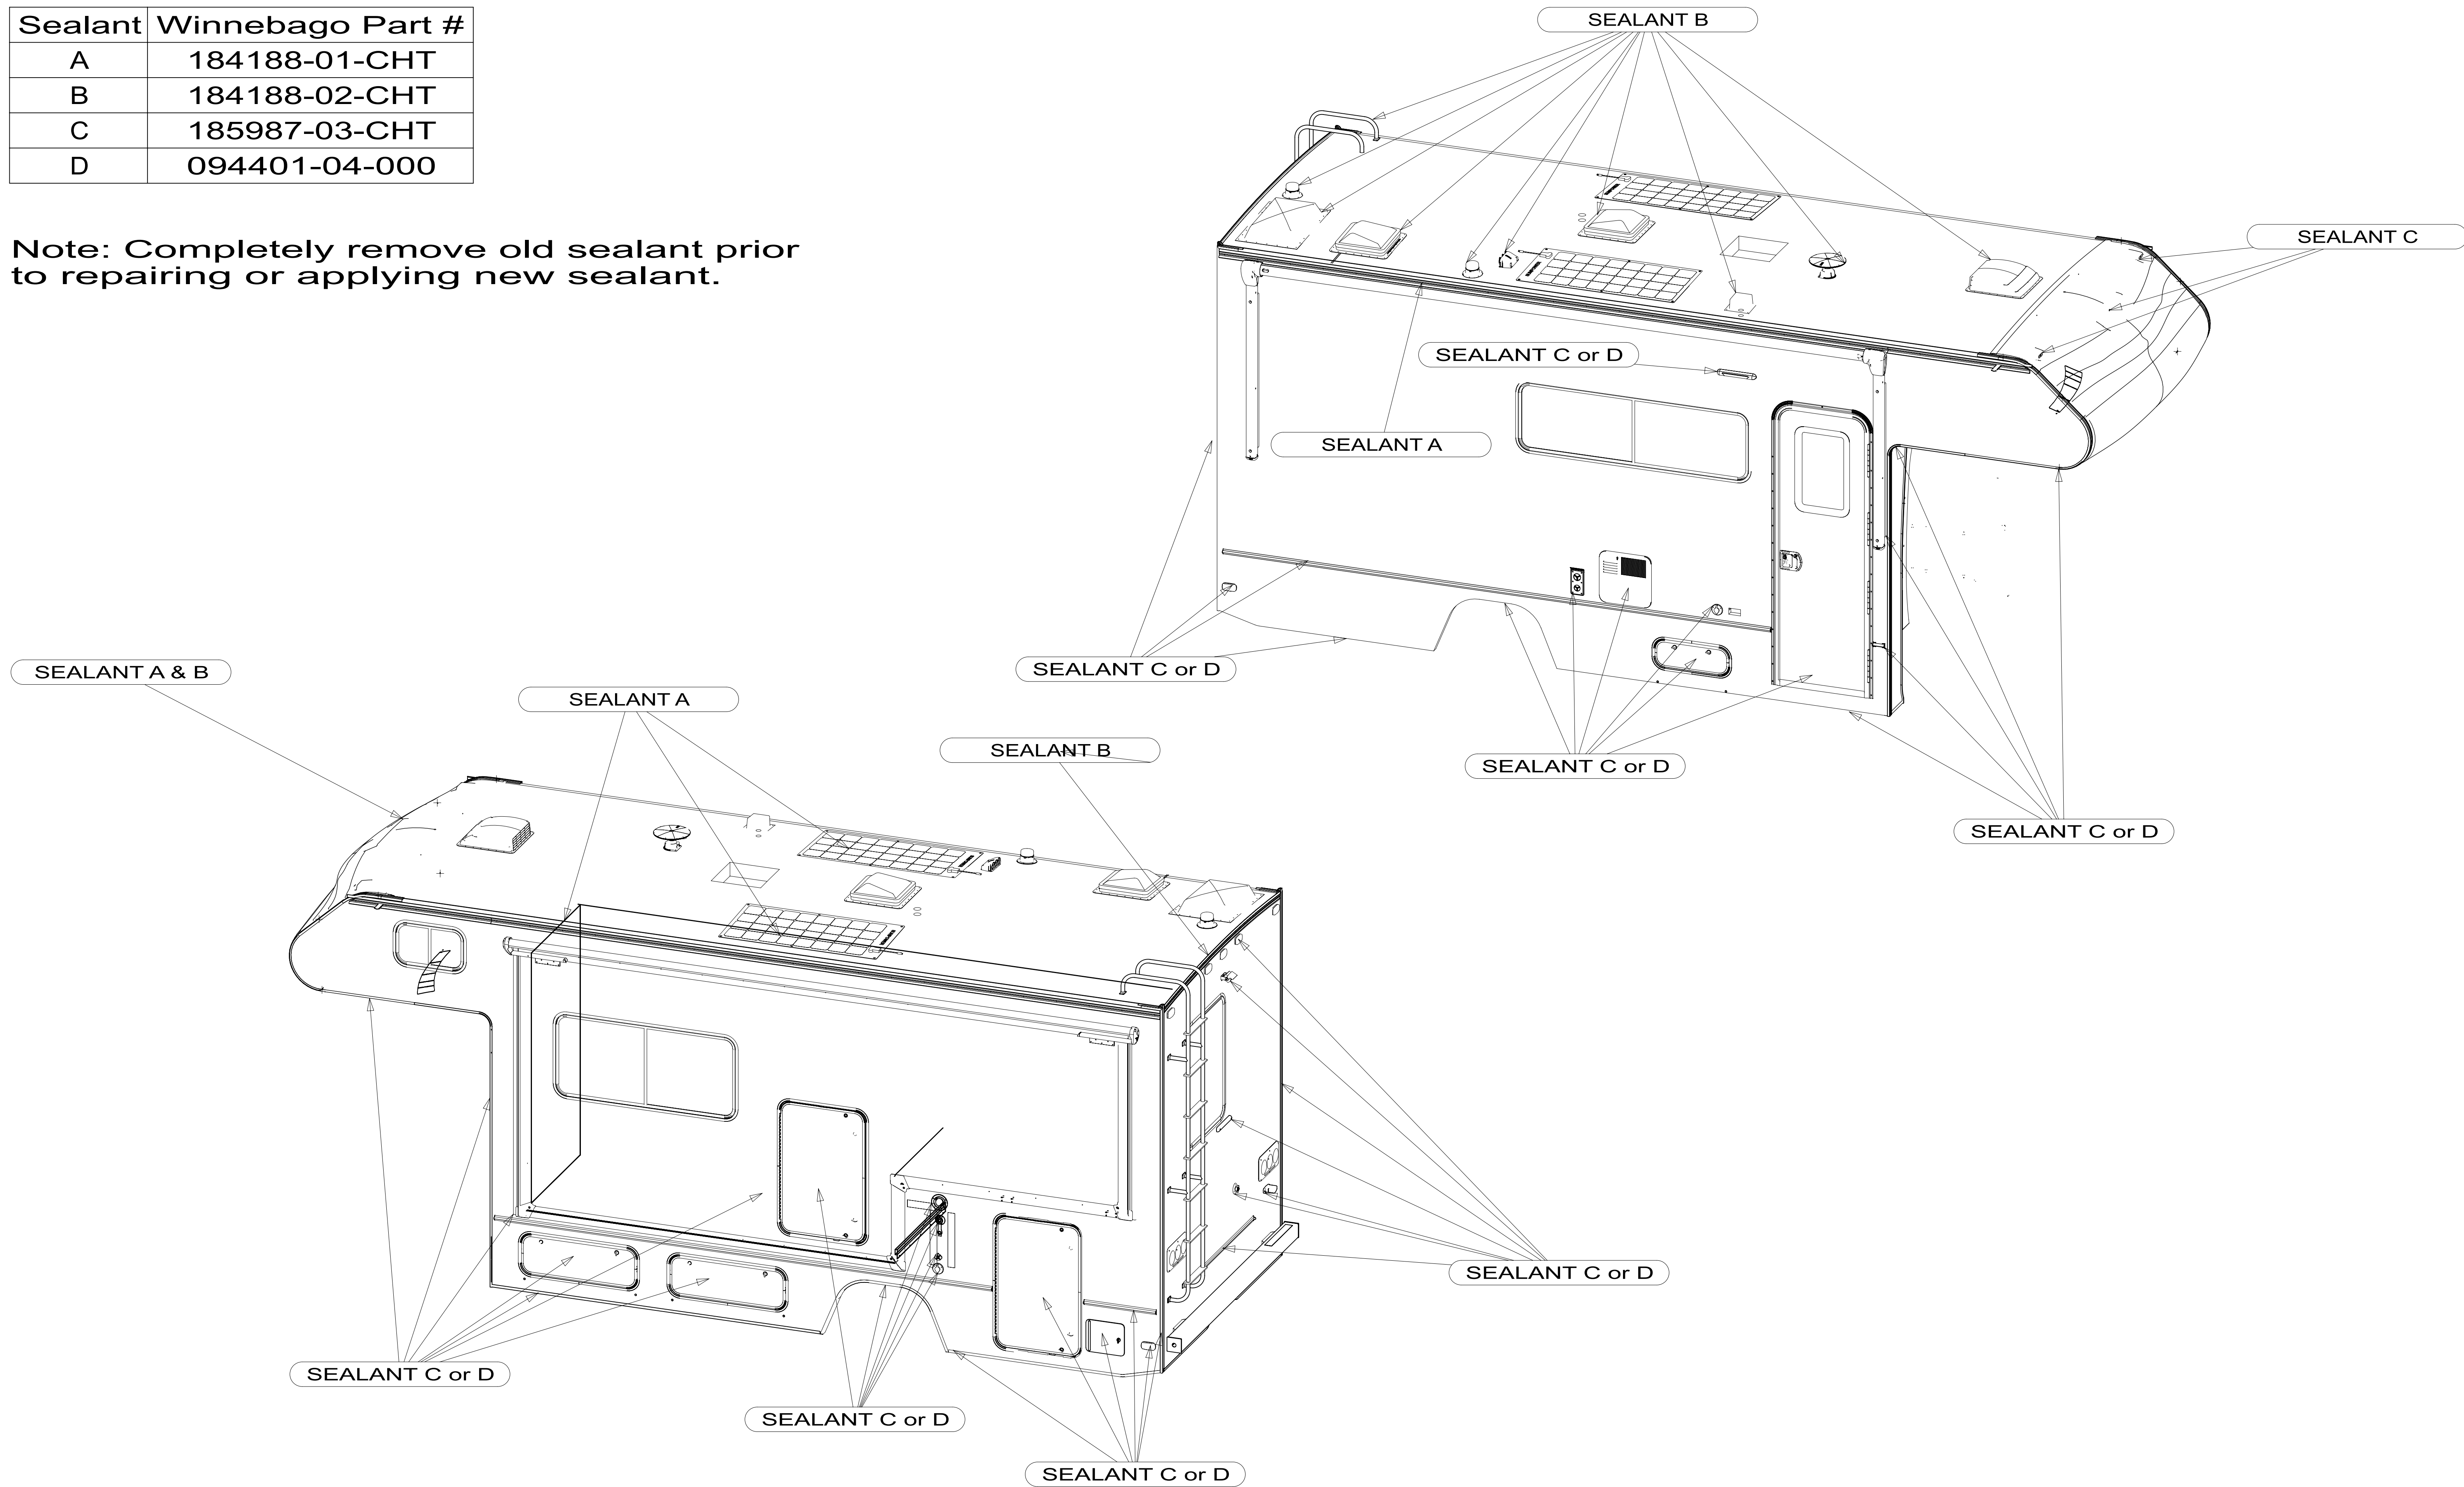

Sealant	Winnebago Part #
A	184188-01-CHT
B	184188-02-CHT
C	185987-03-CHT
D	094401-04-000

Note: Completely remove old sealant prior to repairing or applying new sealant.

C24P Sealant Call-out Sheet