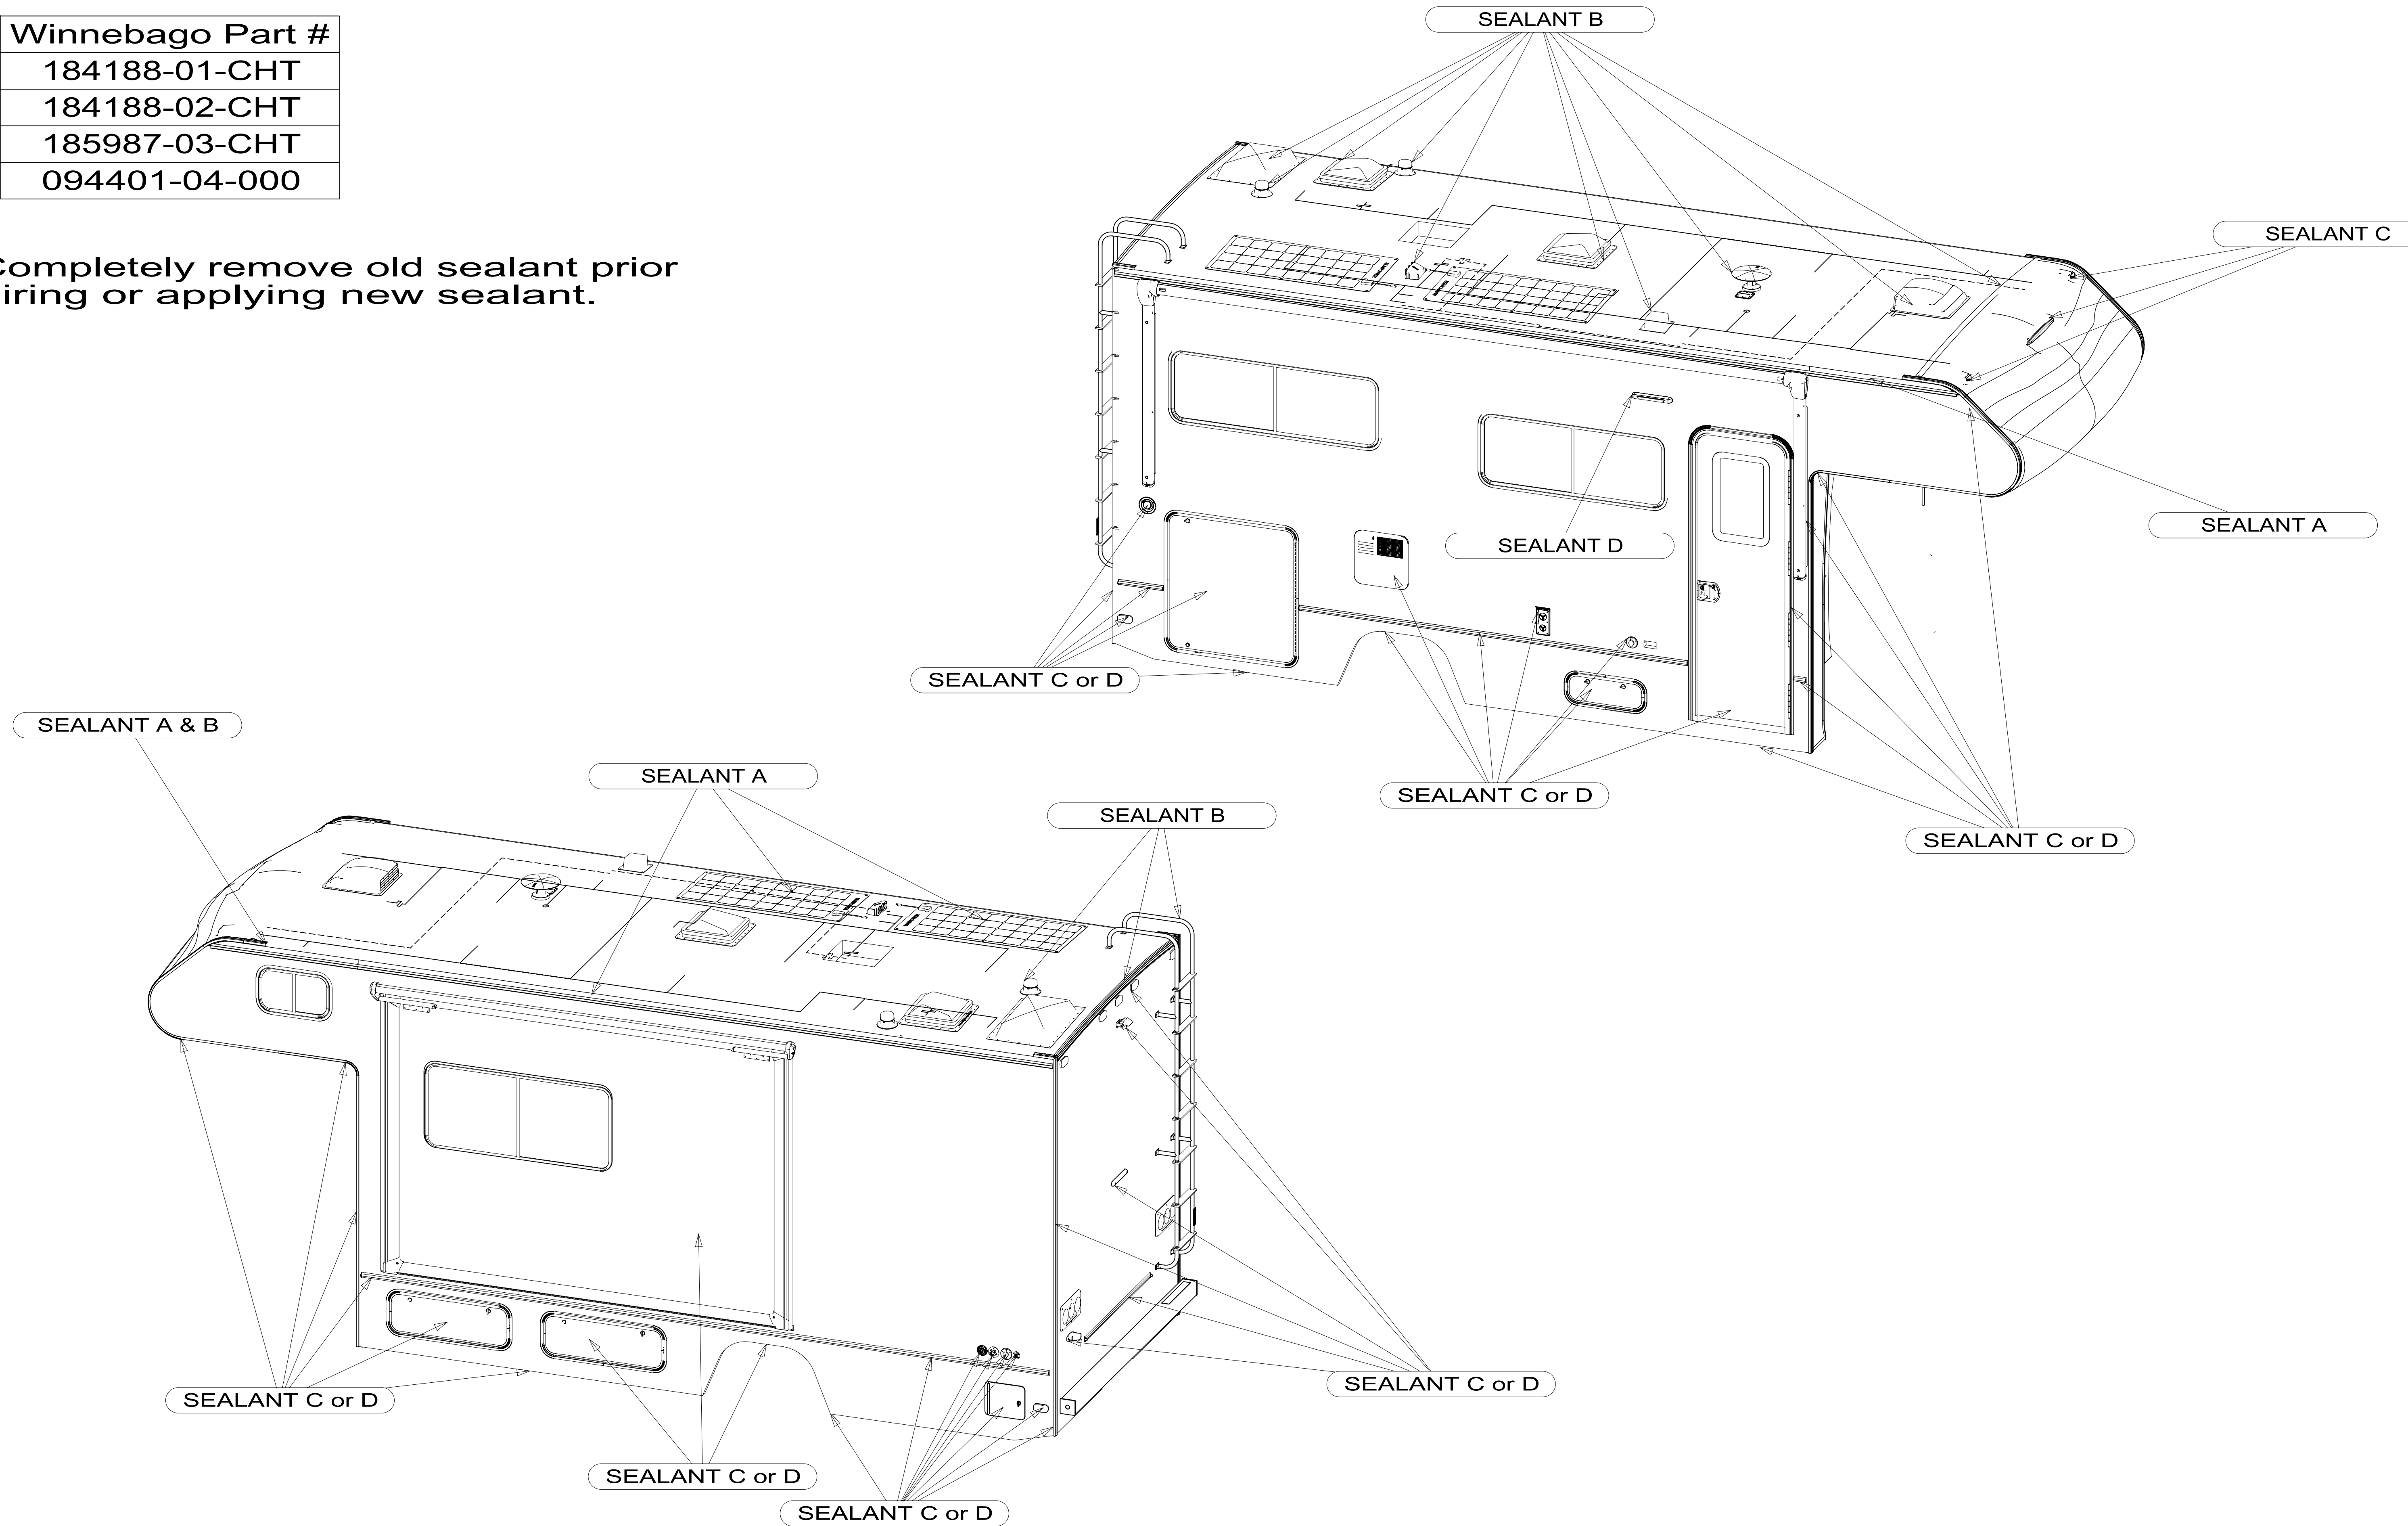

Sealant	Winnebago Part #
A	184188-01-CHT
B	184188-02-CHT
C	185987-03-CHT
D	094401-04-000

Note: Completely remove old sealant prior to repairing or applying new sealant.

C24F Sealant Call-out Sheet