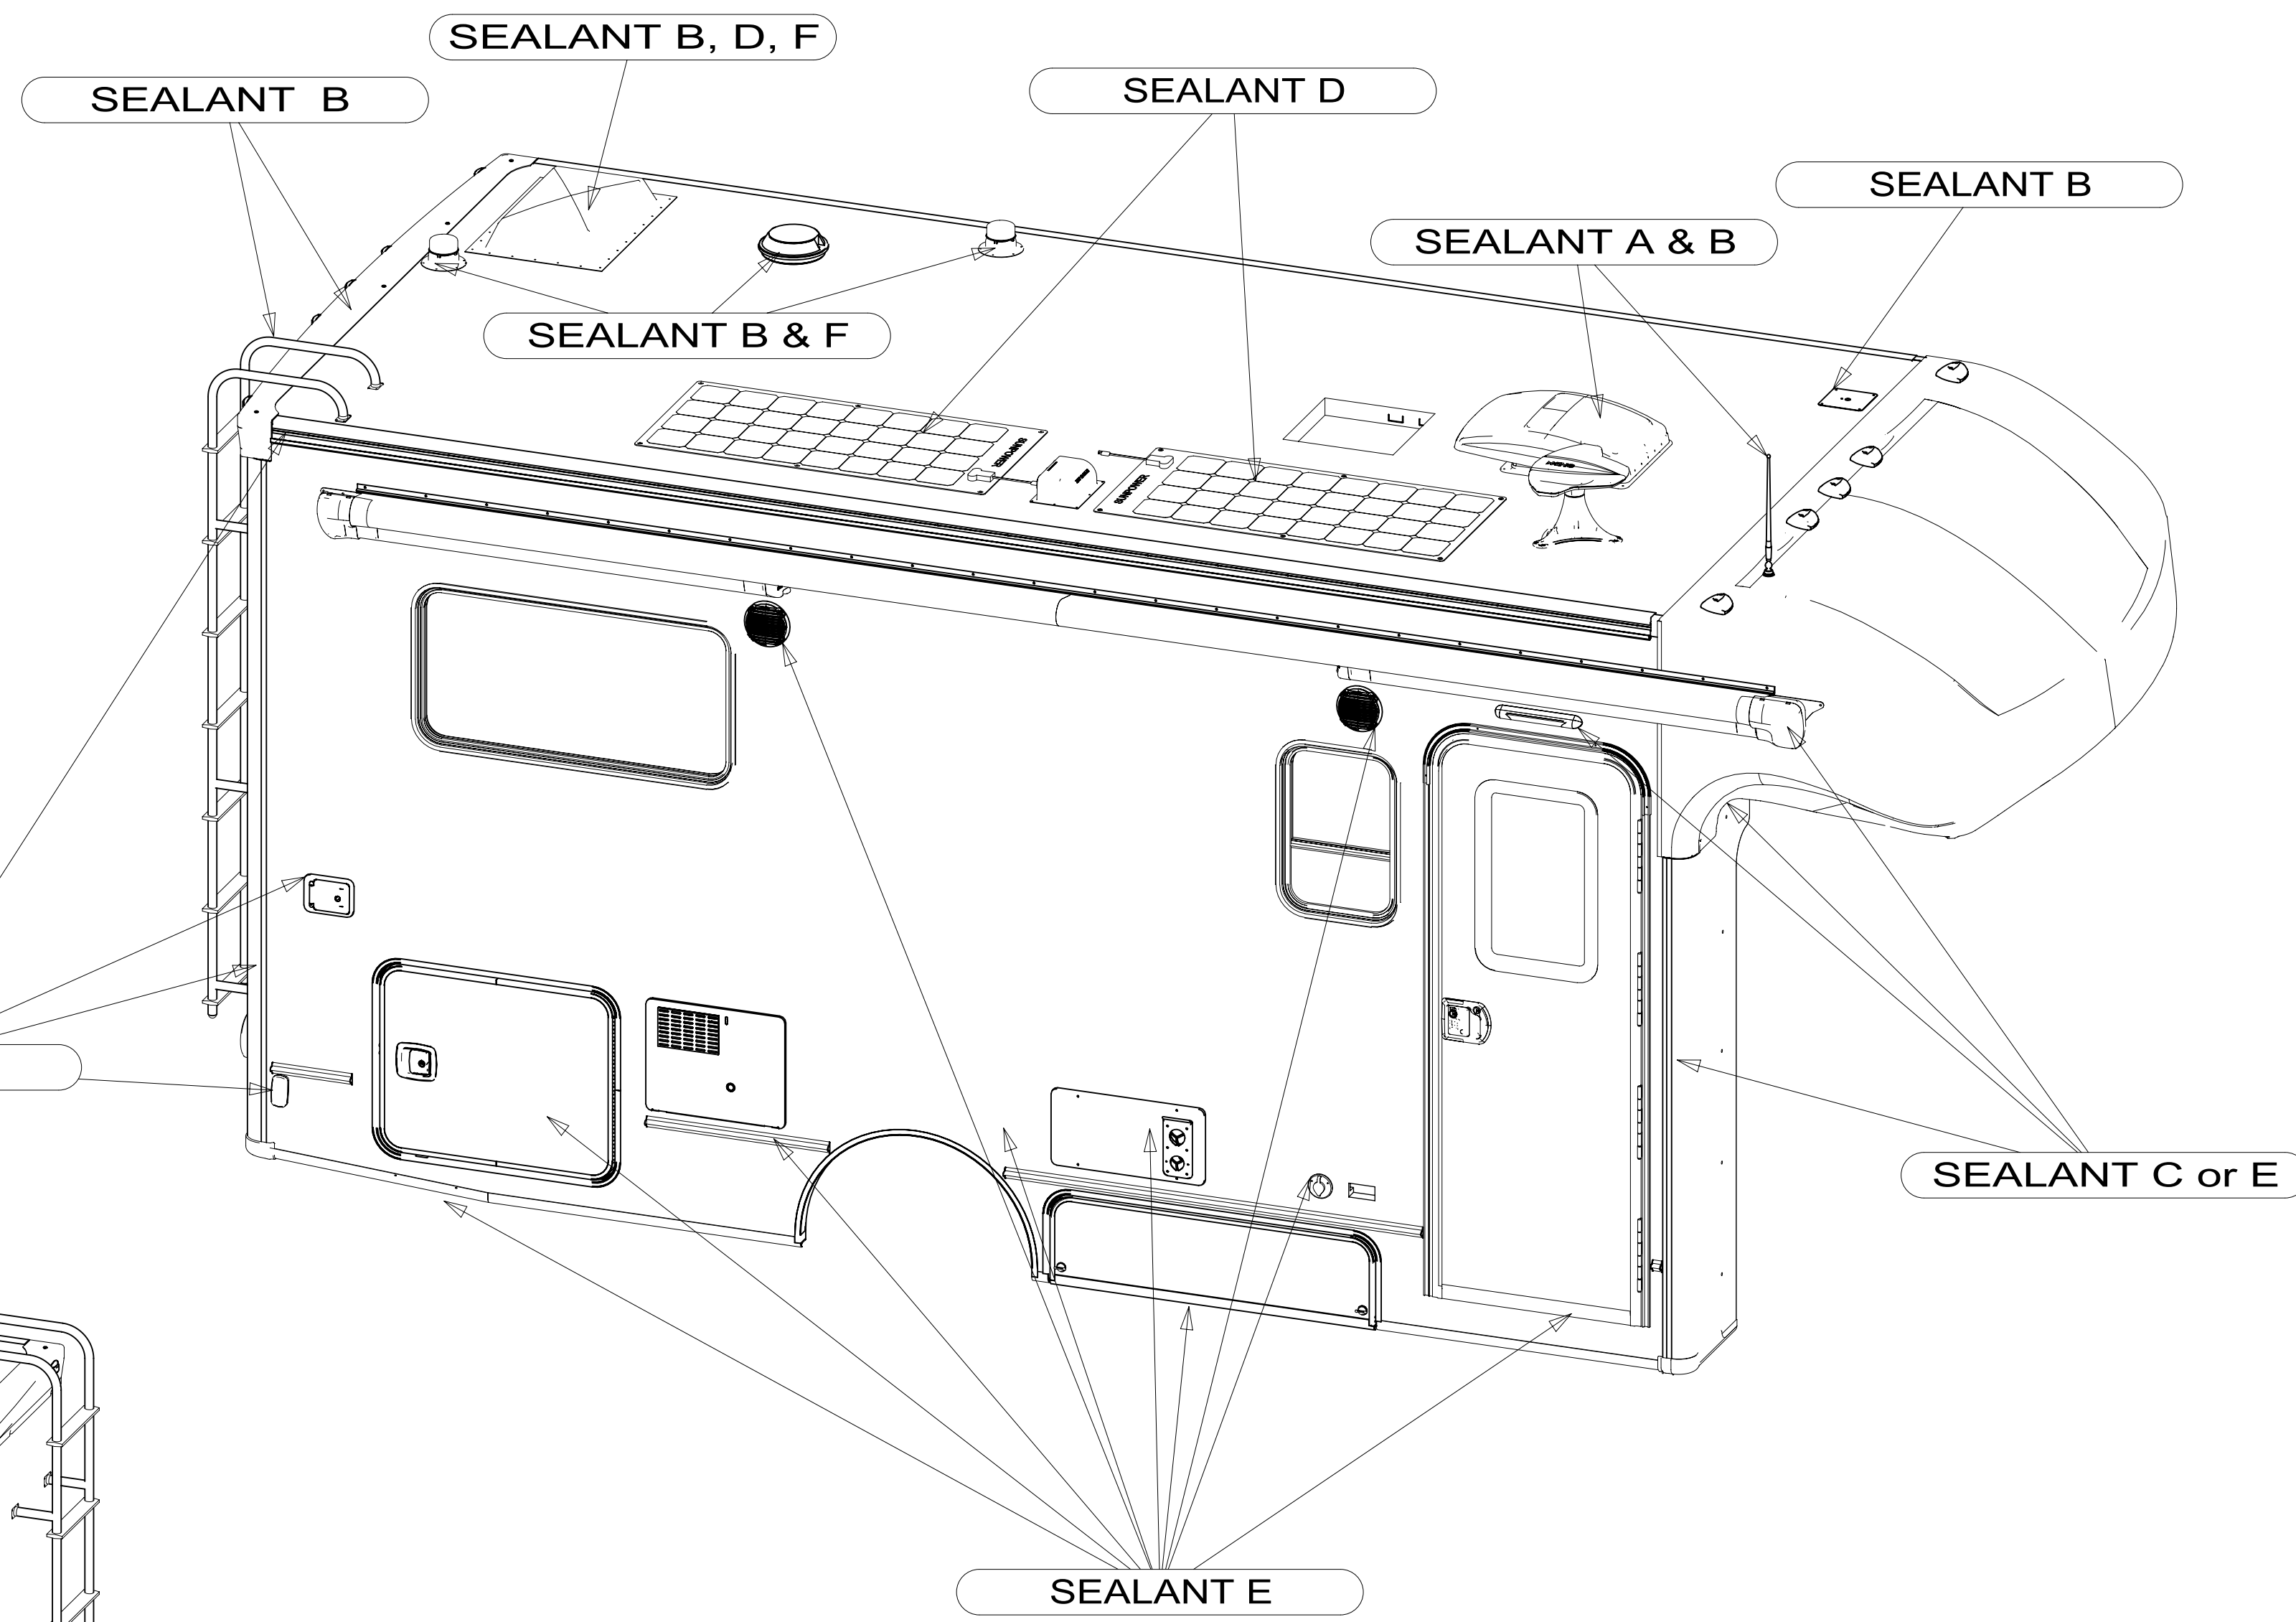

Sealant	Winnebago Part #
A	131264-05-CHT
B	131264-03-CHT
C	185987-03-CHT
D	131264-04-CHT
E	094401-04-000
F	188821-02-000

**Note:** Completely remove old sealant prior to repairing or applying new sealant.

# 423F Sealant Call-out Sheet