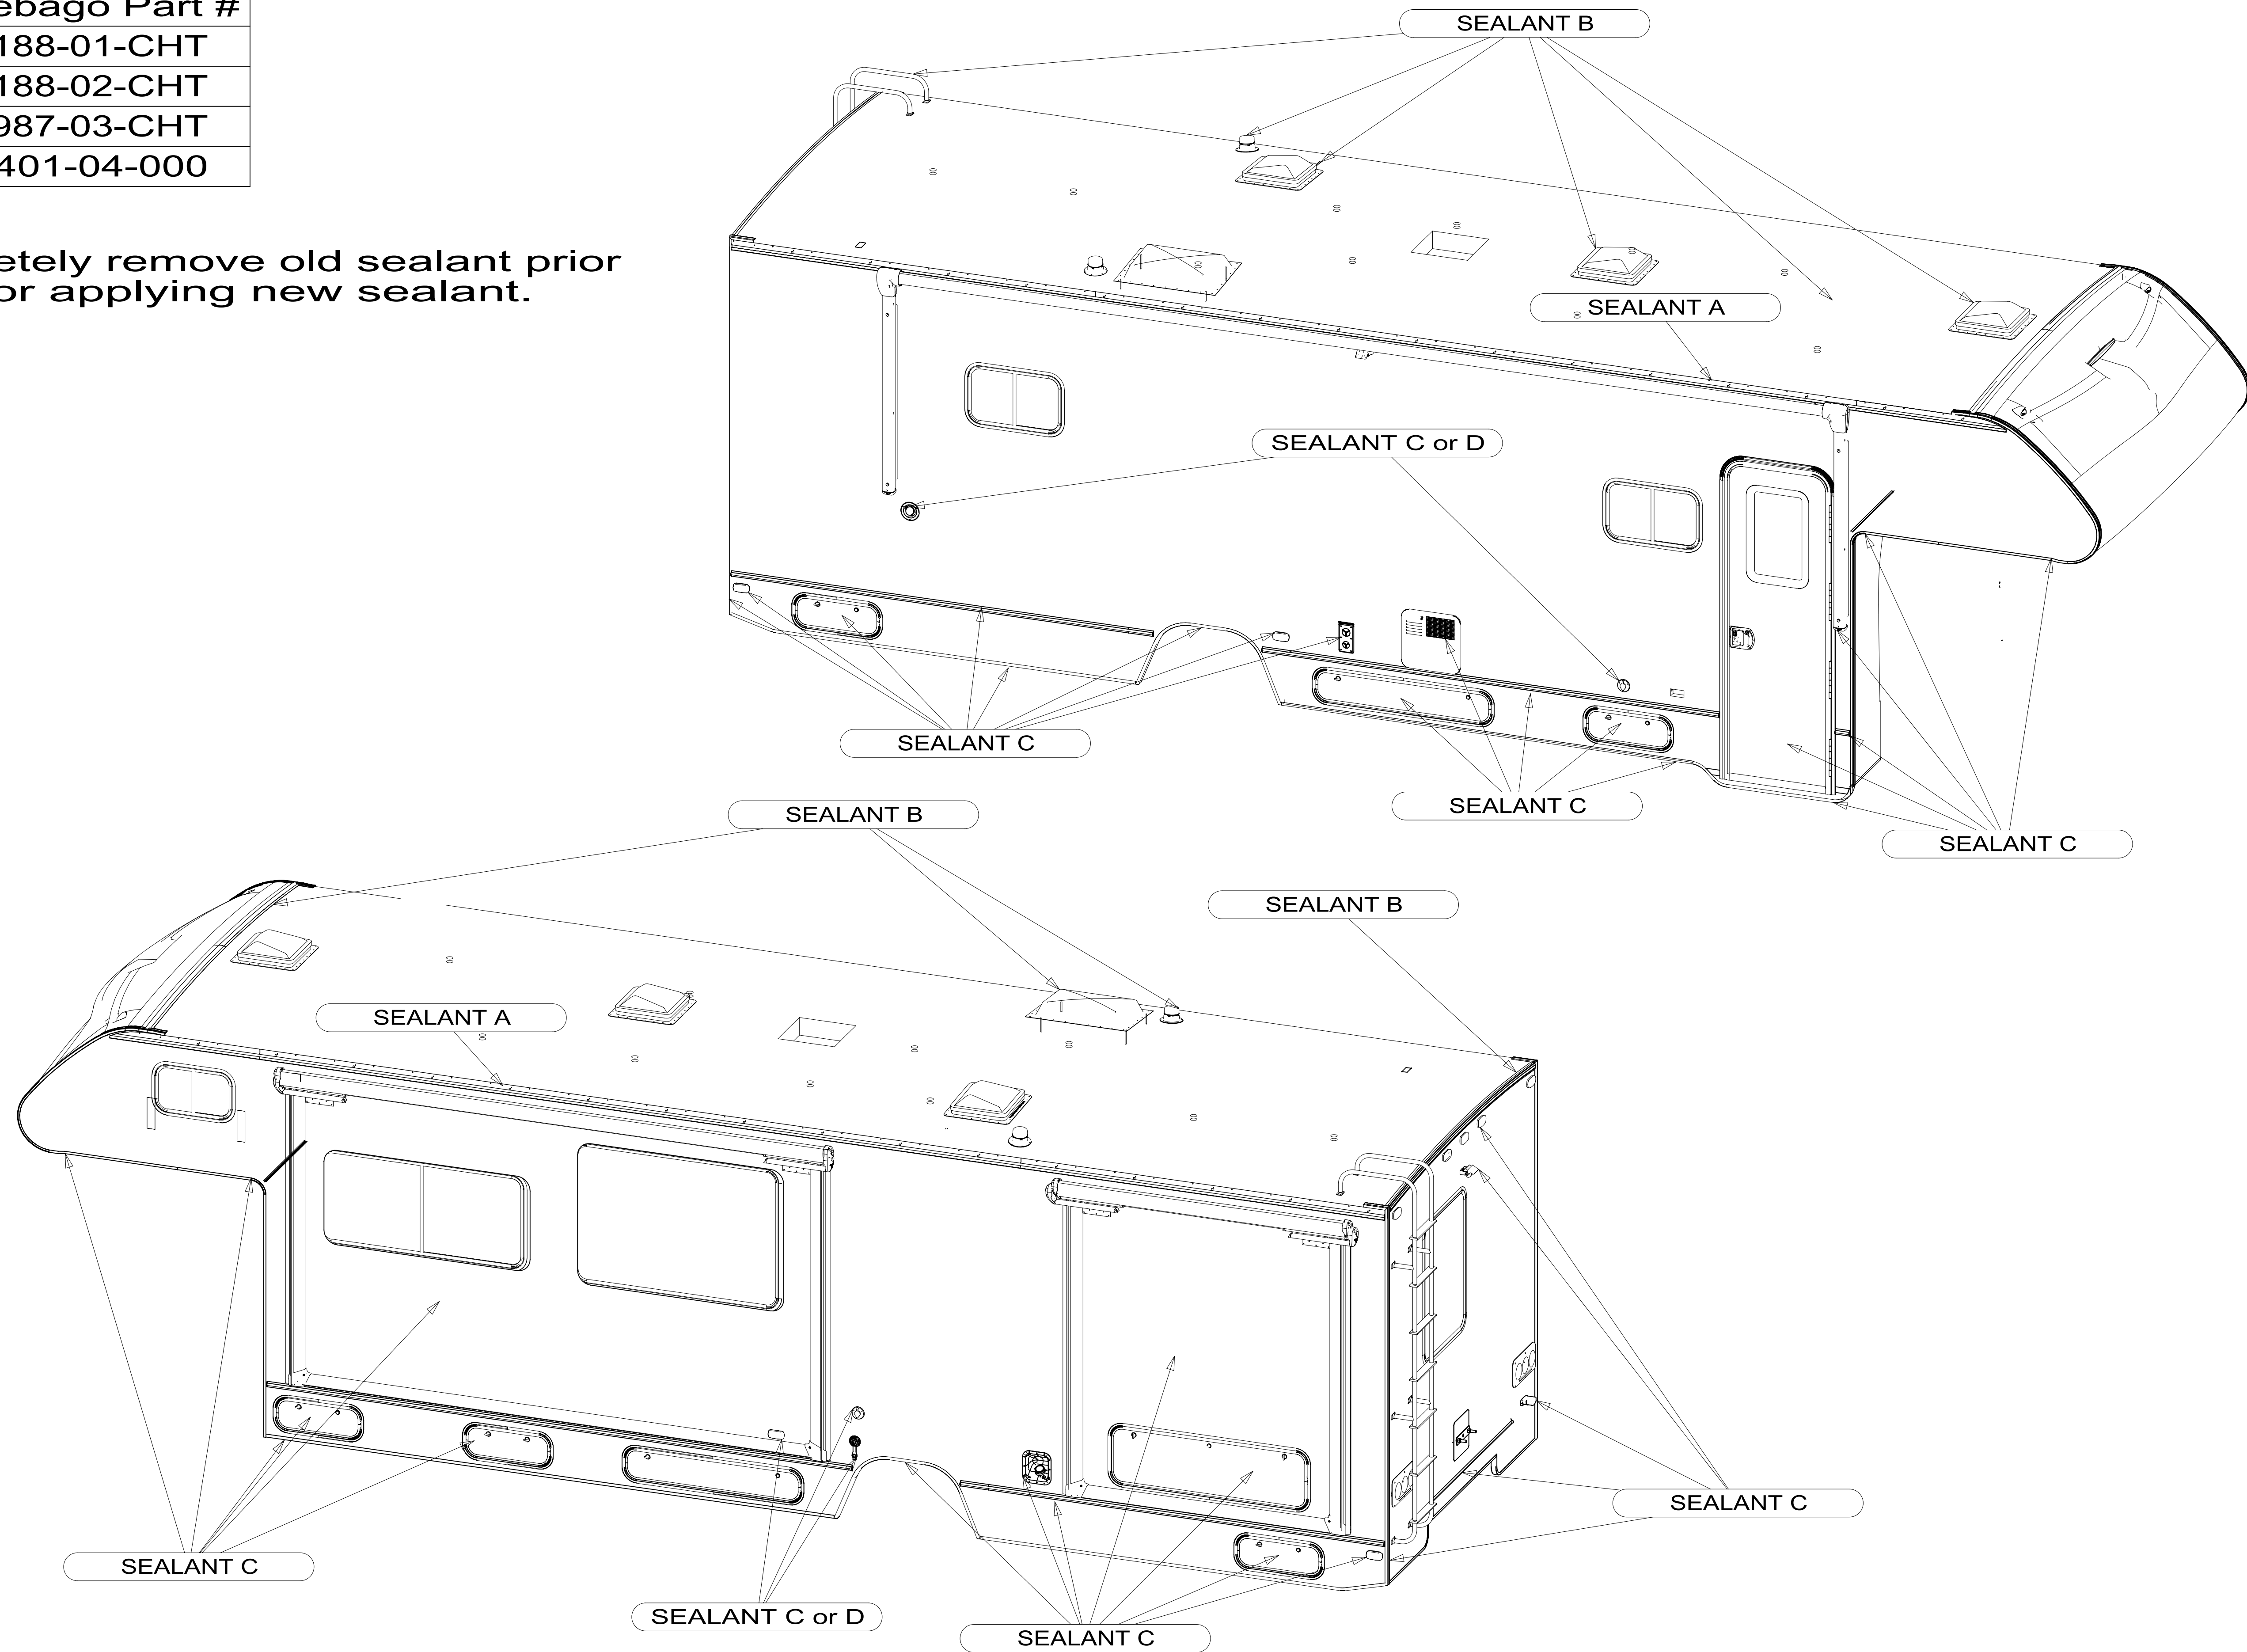

Sealant	Winnebago Part #
A	184188-01-CHT
B	184188-02-CHT
C	185987-03-CHT
D	094401-04-000

**Note:** Completely remove old sealant prior to repairing or applying new sealant.

## 931N Sealant Call-out Sheet