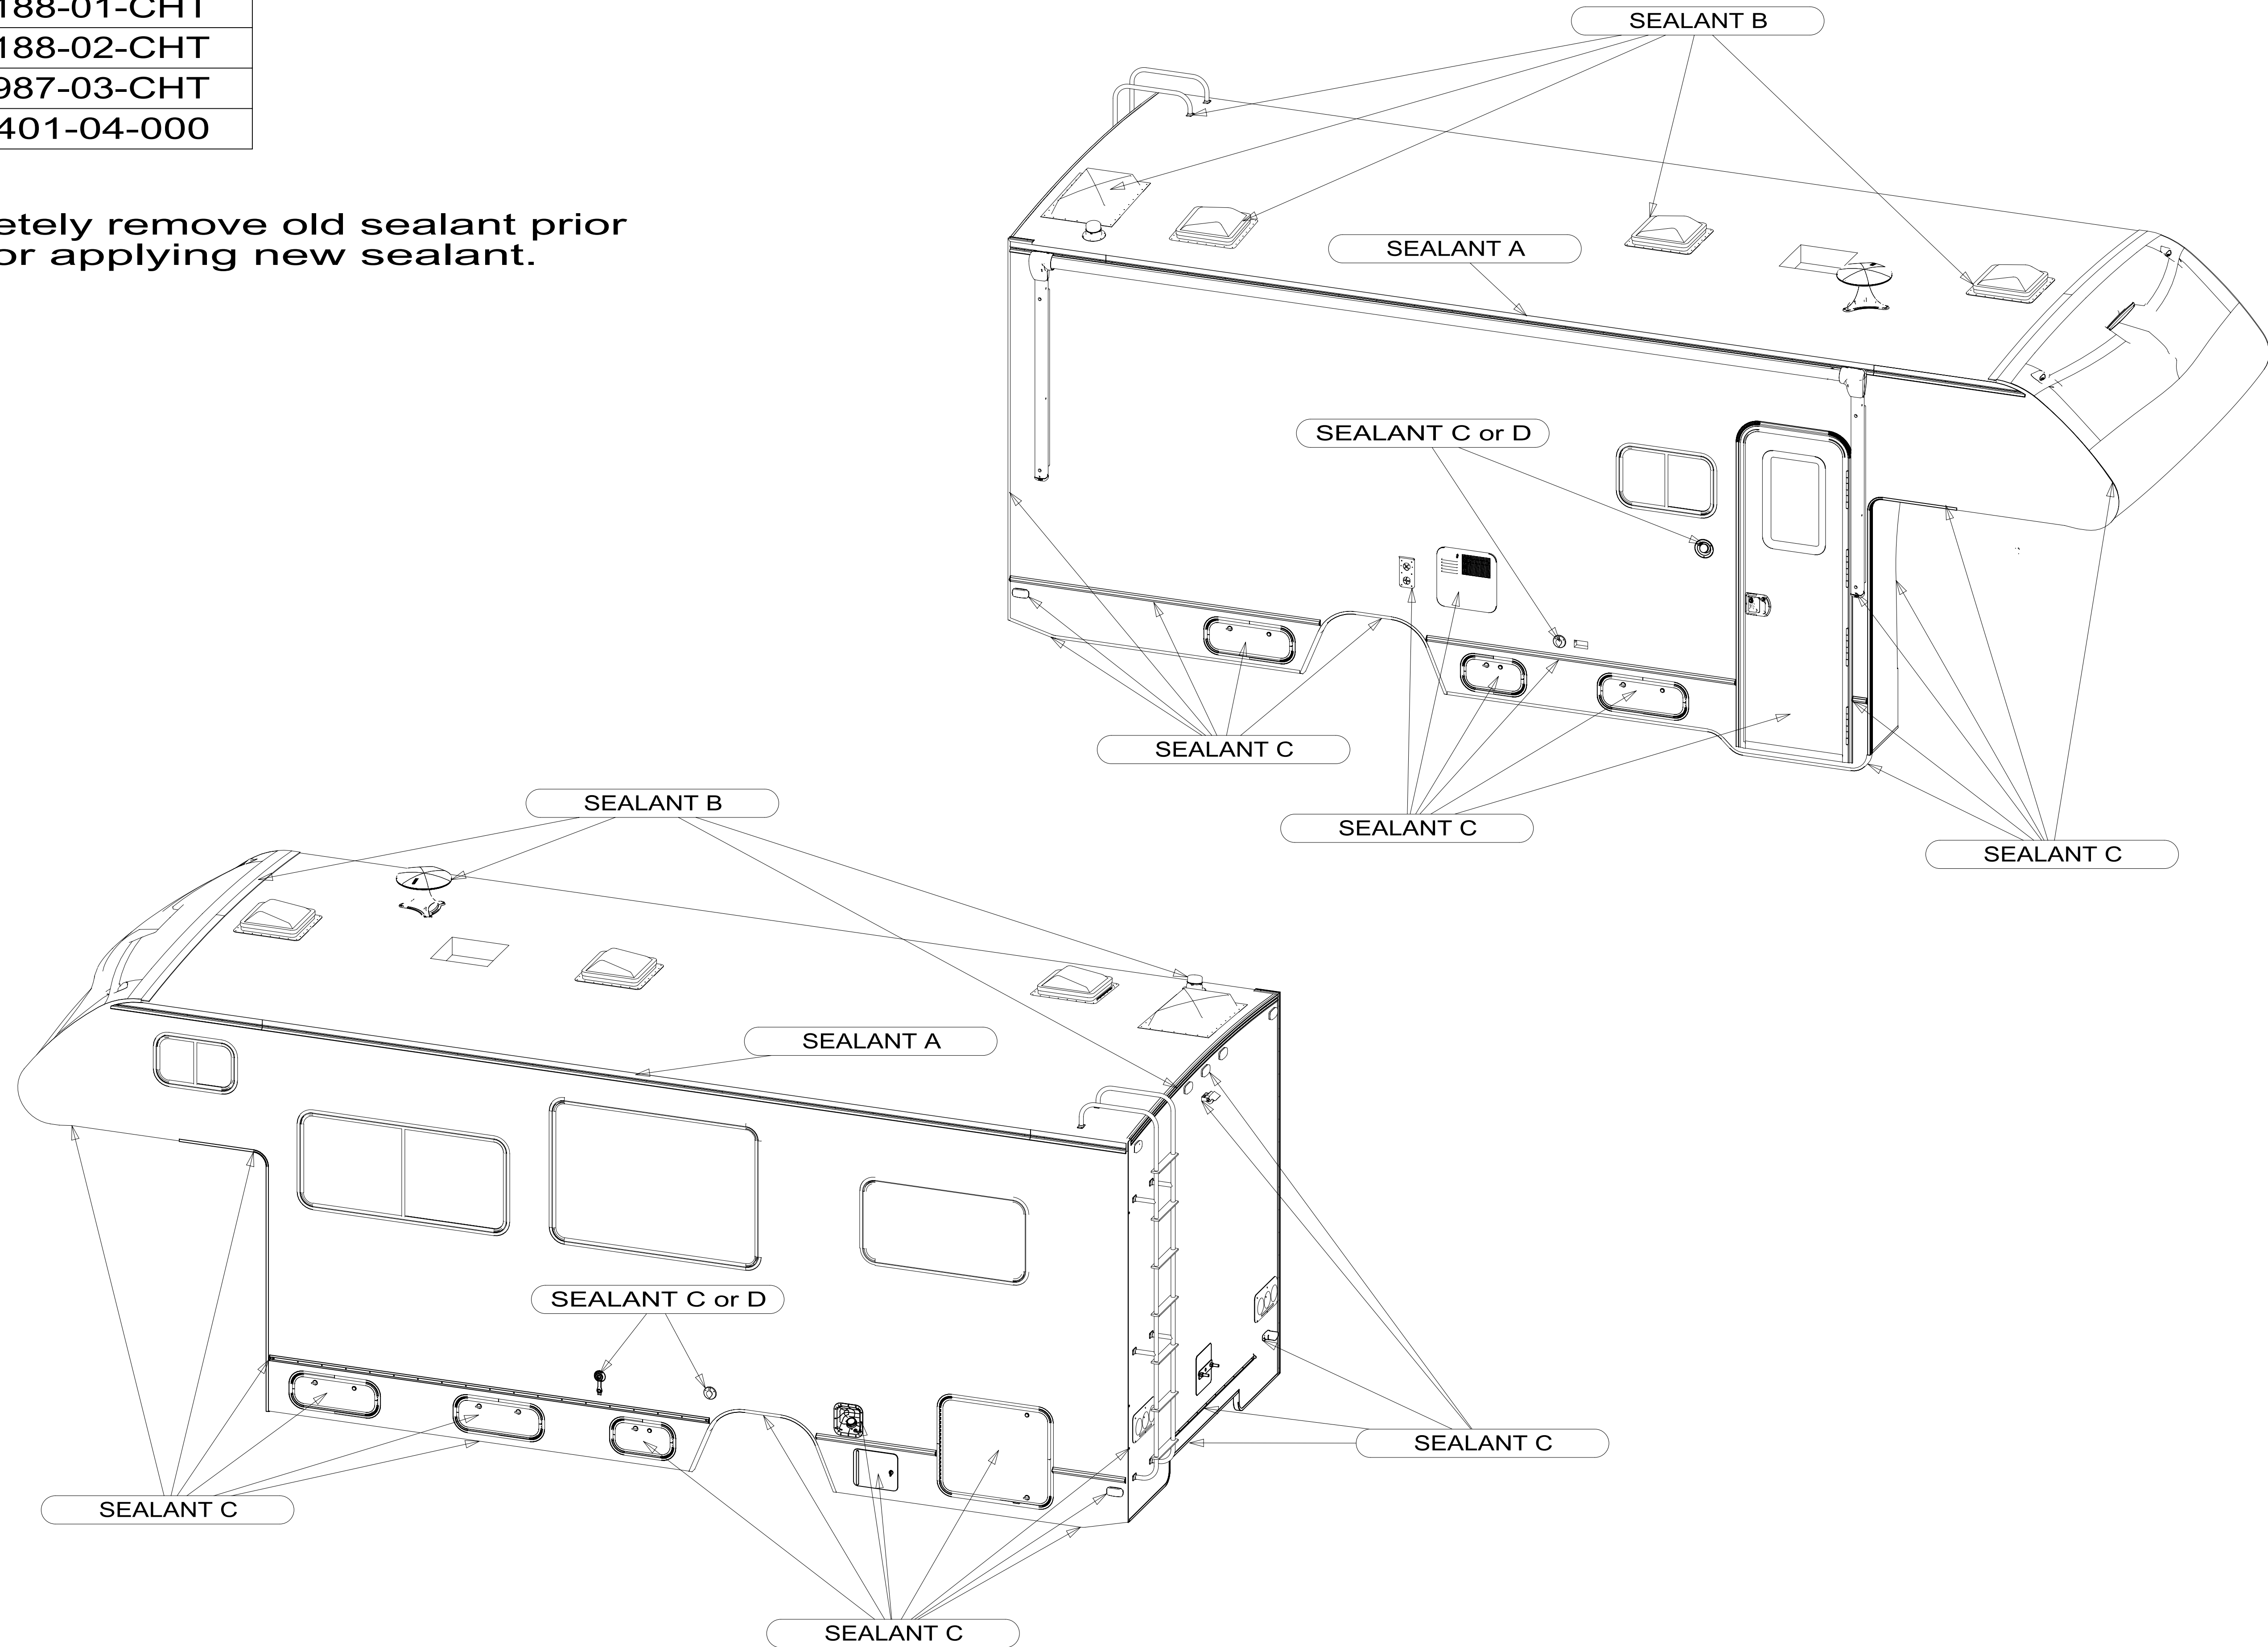

Sealant	Winnebago Part #
A	184188-01-CHT
B	184188-02-CHT
C	185987-03-CHT
D	094401-04-000

**Note:** Completely remove old sealant prior to repairing or applying new sealant.

## 925J Sealant Call-out Sheet