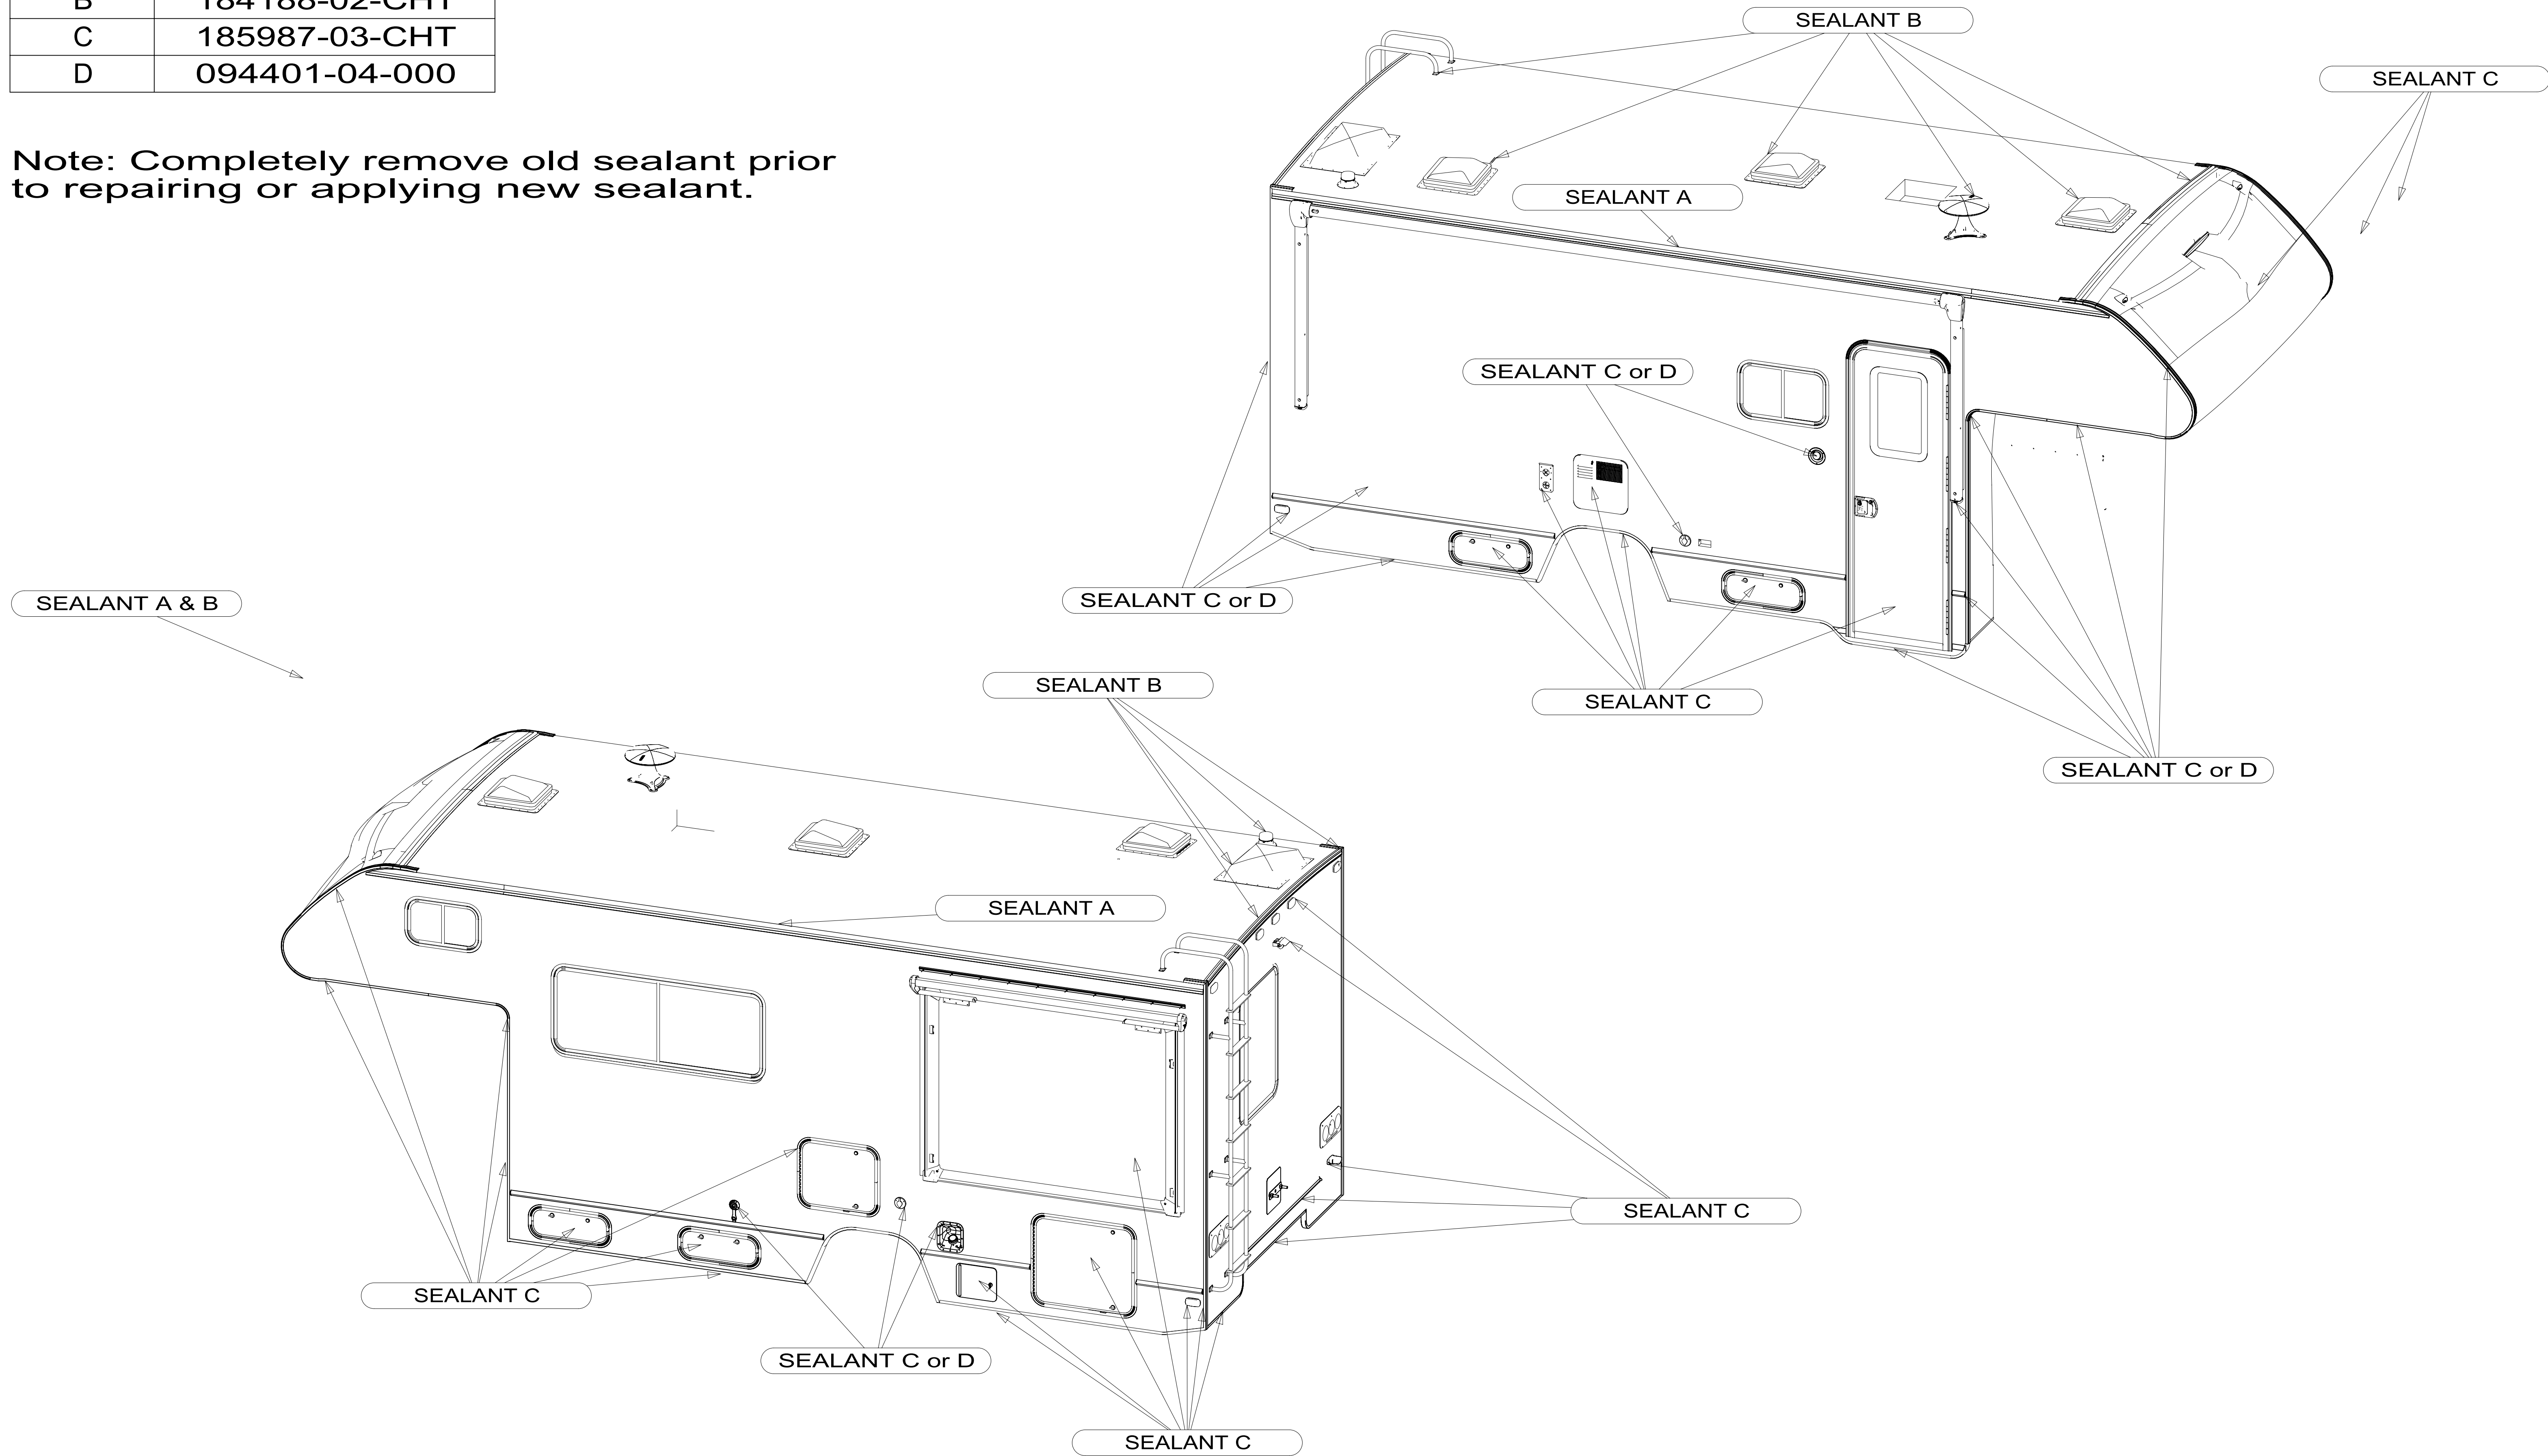

Sealant	Winnebago Part #
A	184188-01-CHT
B	184188-02-CHT
C	185987-03-CHT
D	094401-04-000

Note: Completely remove old sealant prior to repairing or applying new sealant.

922C Sealant Call-out Sheet