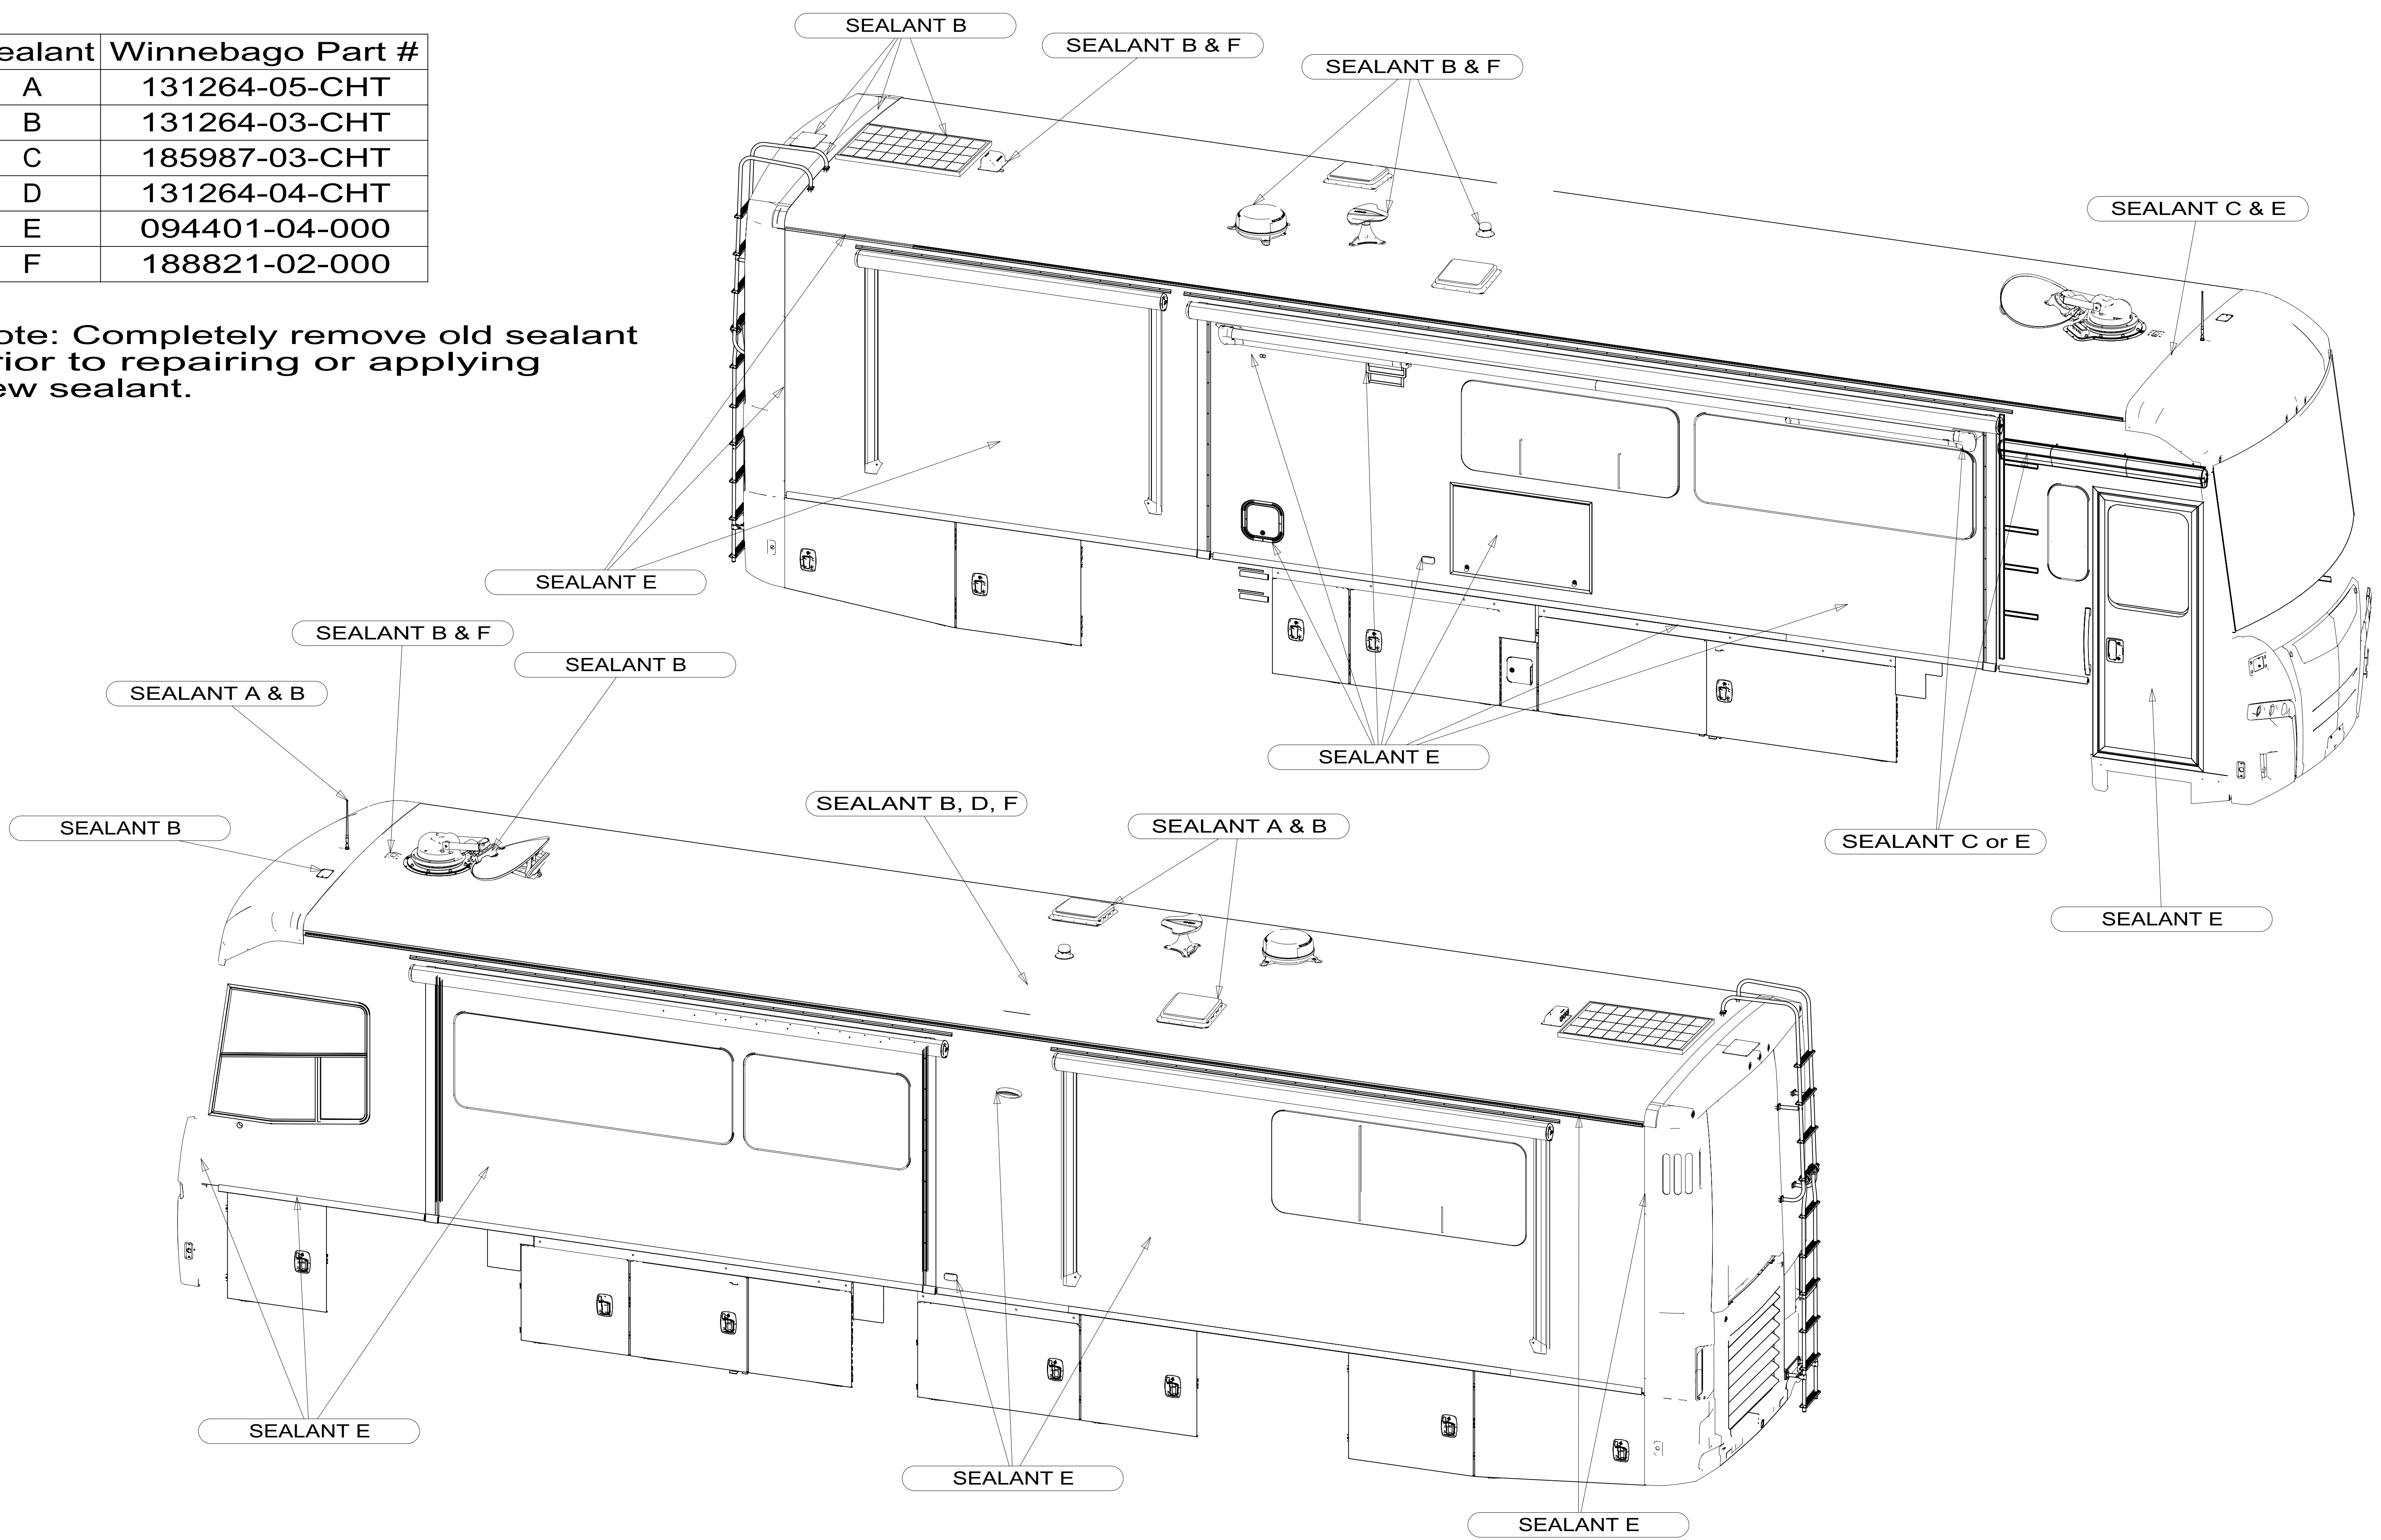

Sealant	Winnebago Part #
A	131264-05-CHT
B	131264-03-CHT
C	185987-03-CHT
D	131264-04-CHT
E	094401-04-000
F	188821-02-000

Note: Completely remove old sealant prior to repairing or applying new sealant.

P40A Sealant Call-out Sheet