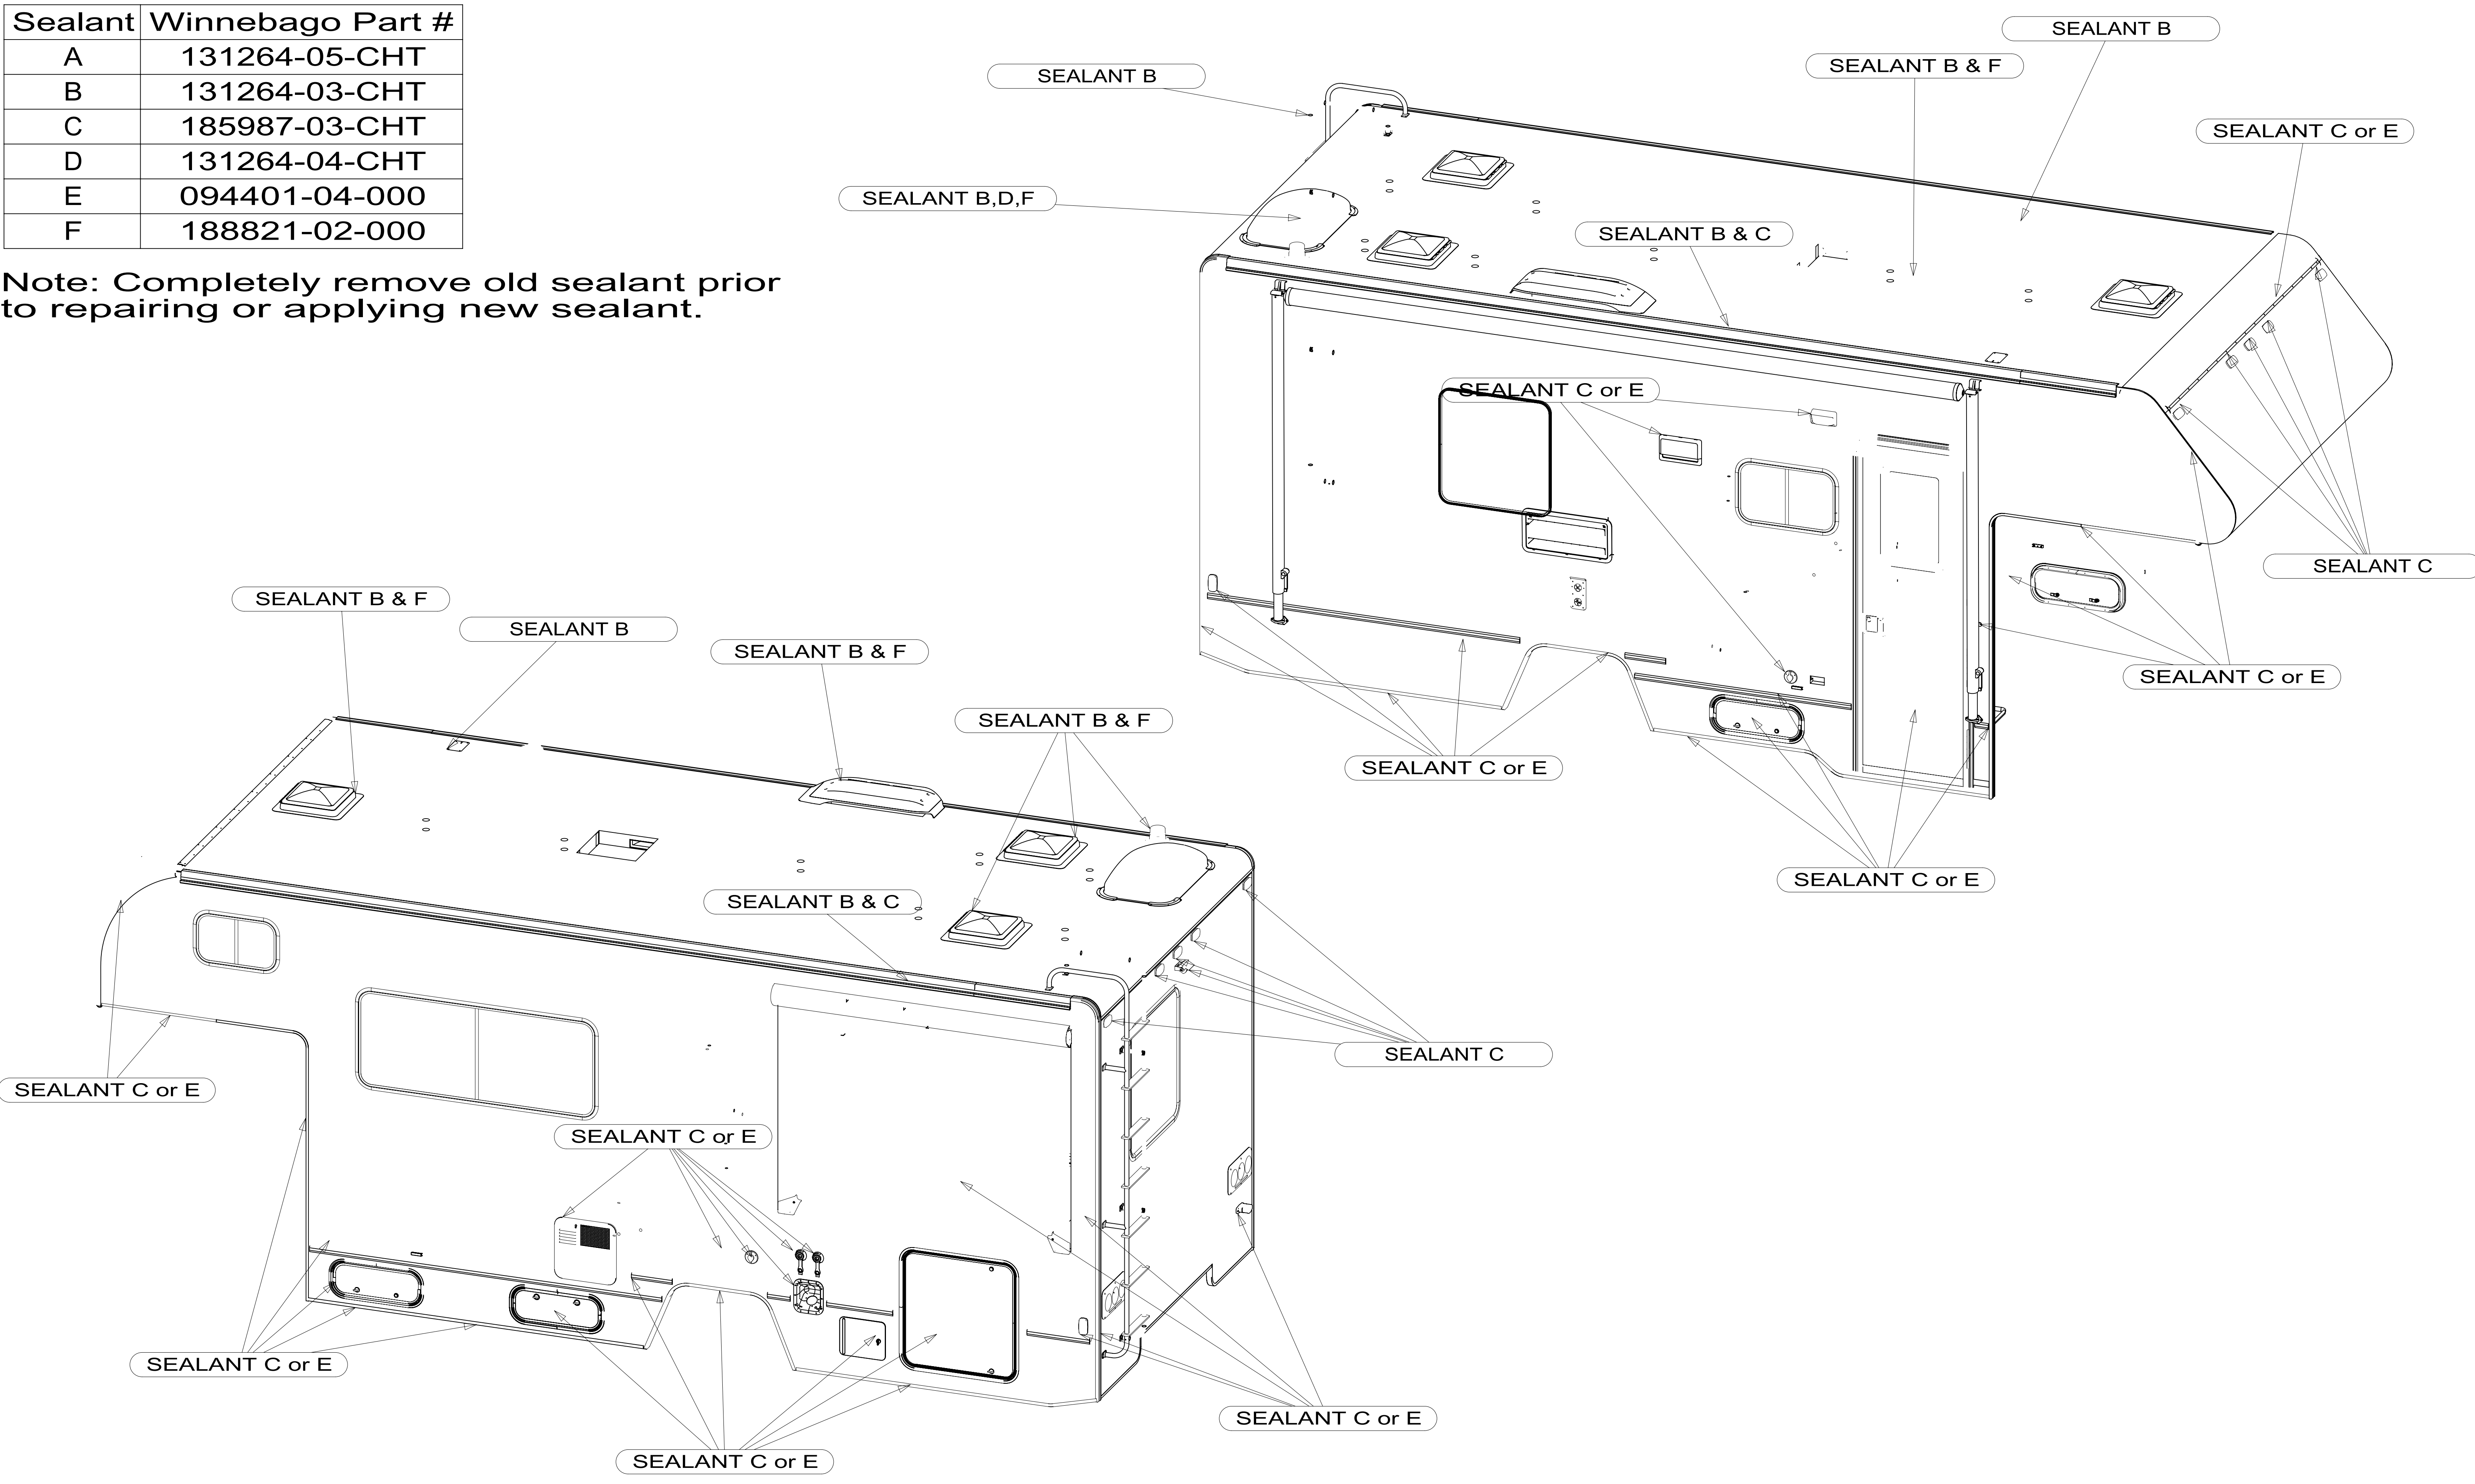

Sealant	Winnebago Part #
A	131264-05-CHT
B	131264-03-CHT
C	185987-03-CHT
D	131264-04-CHT
E	094401-04-000
F	188821-02-000

Note: Completely remove old sealant prior to repairing or applying new sealant.

322M Sealant Call-out Sheet