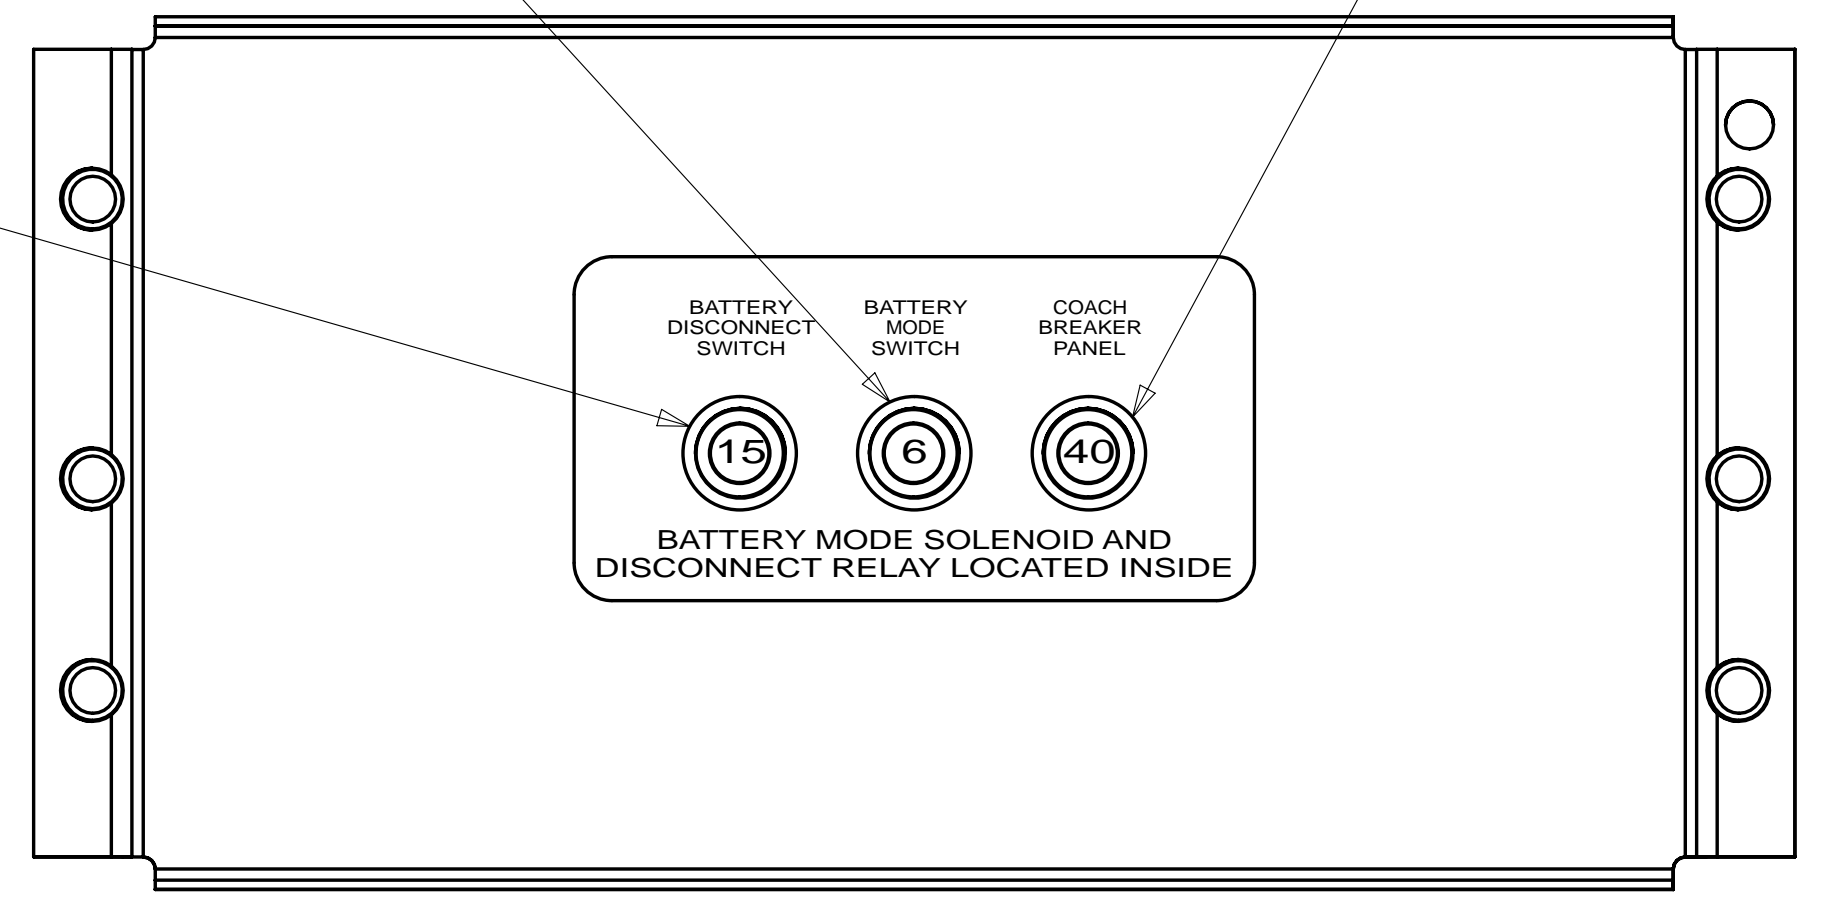

CIRCUIT BREAKER-6 AMP
93654-01-000
SCREW
000G52-06-05U
SPACER-CIRCUIT BREAKER
141789-01-000

CIRCUIT BREAKER-40 AMP
093655-03-000
SCREW
000G19-10-08U ← 2

CIRCUIT BREAKER-15 AMP
93654-02-000
SCREW
000G52-06-05U
SPACER-CIRCUIT BREAKER
141789-01-000

VIEW BA