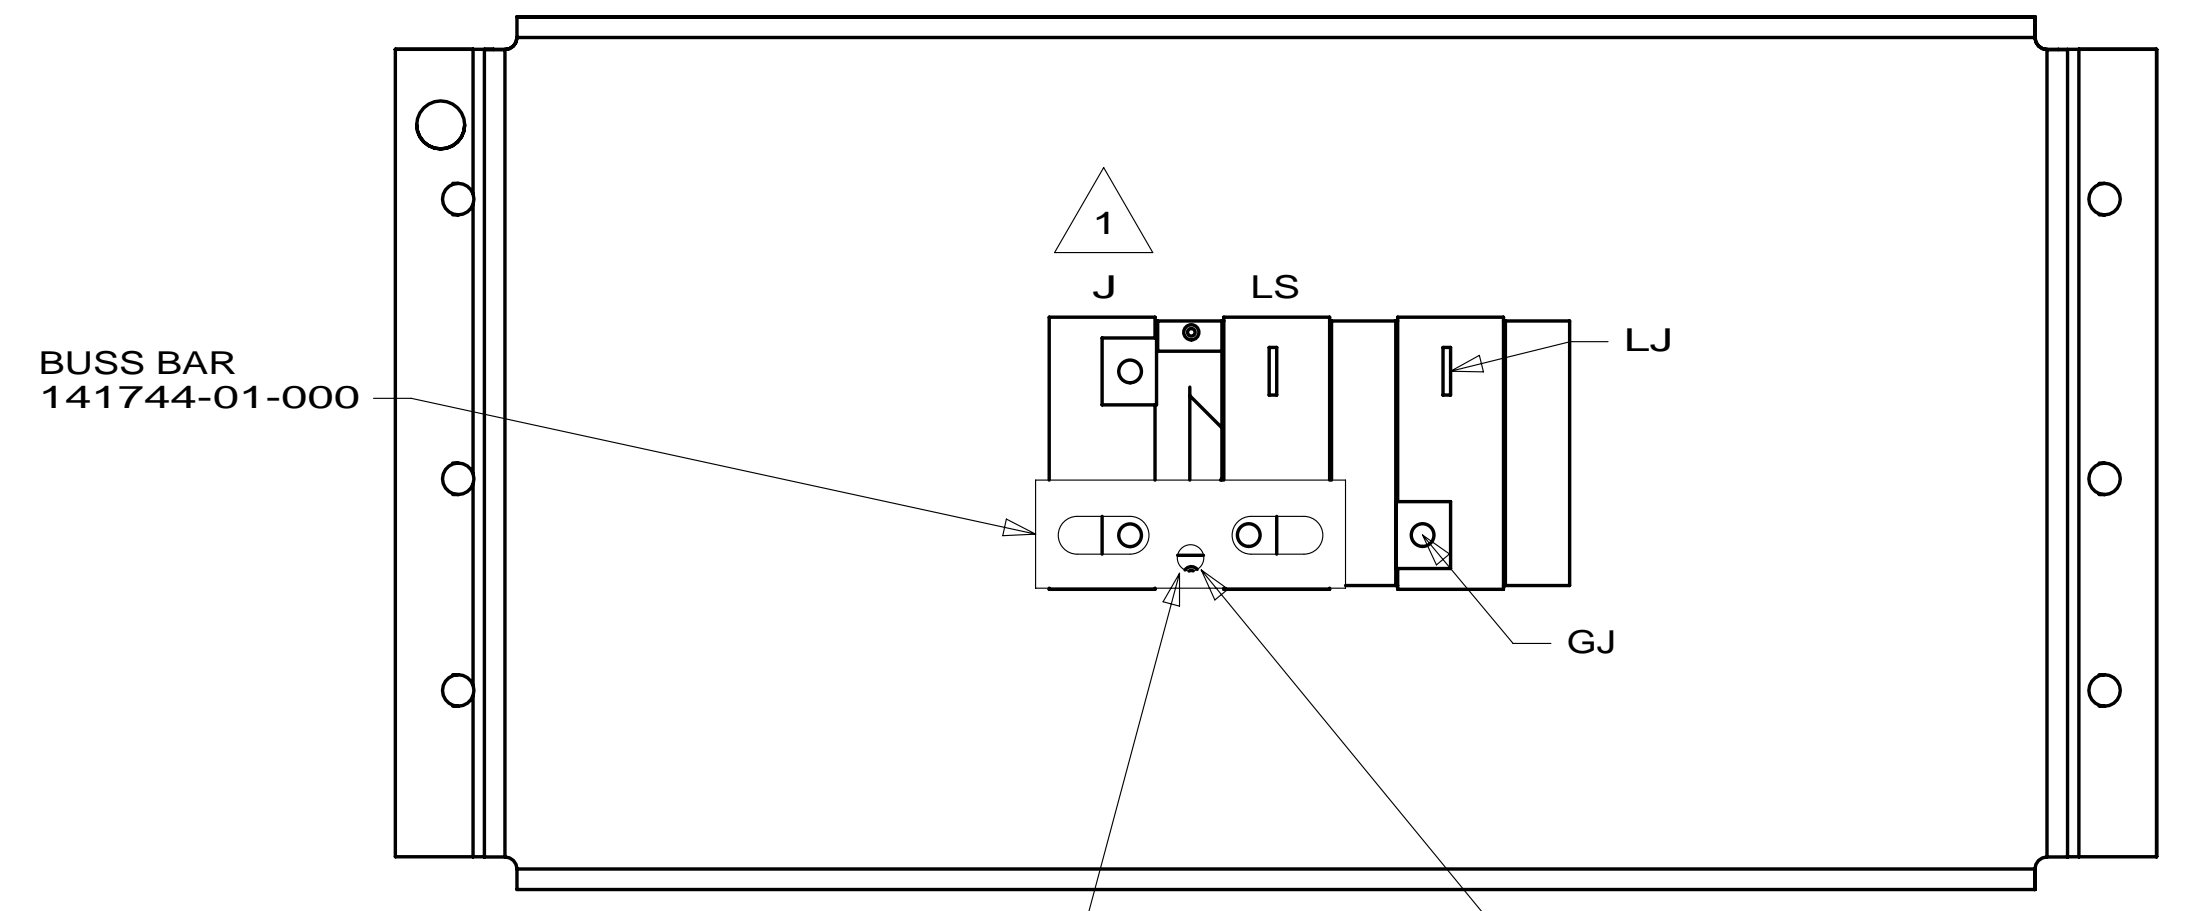

CIRCUIT BREAKER-6 AMP
93654-01-000
SCREW
000G52-06-05U
SPACER-CIRCUIT BREAKER
141789-01-000

CIRCUIT BREAKER-40 AMP
093655-03-000
SCREW
000G19-10-08U ← 2

CIRCUIT BREAKER-15 AMP
93654-02-000
SCREW
000G52-06-05U
SPACER-CIRCUIT BREAKER
141789-01-000

VIEW BB

1. NOTES:
2. 6 SECURE WITH SOLENOID MOUNTING SCREW.
   - 5 WIRING INSTL-CHASSIS FOR ADDITIONAL INFORMATION.
   - 4 WITHOUT 384 OR WITH 649 DO NOT CONNECT CABLE ASM-GENERATOR (GRN) TO SOLENOID TAPE END WITH TAPE 8363-01-000 AND LEAVE CABLE END LOOSE IN ELECTRICAL BOX.
   - 3 WIRE IS MARKED WITH YELLOW TAPE.
   - 2 REPLACE EXISTING SCREW TO PROPERLY ATTACH BREAKER TO BUSS BAR.
   - 1 CIRCUIT IS FROM WIRE ASM-CHASSIS.

- 649 RENTAL - CANADREAM
- 384 GEN 2.5KW ONAN-MICROLITE
- 321 GENERATOR PREP KIT
- 1KD DODGE-8,550# GVWR, DIESEL
- 265 CODES/STANDARDS-CSA/CMVSS
- 1B1 CODES/STANDARDS USA

1B1	265	1KD
FIRST USED		
14 100-SER		
DO NOT SCALE DRAWING		
TITLE: CHASSIS ELECTRICAL BOX ASM		
SHEET 2	PART NO 185959	REV
1 20-Jan-2014		

* 185959 A *