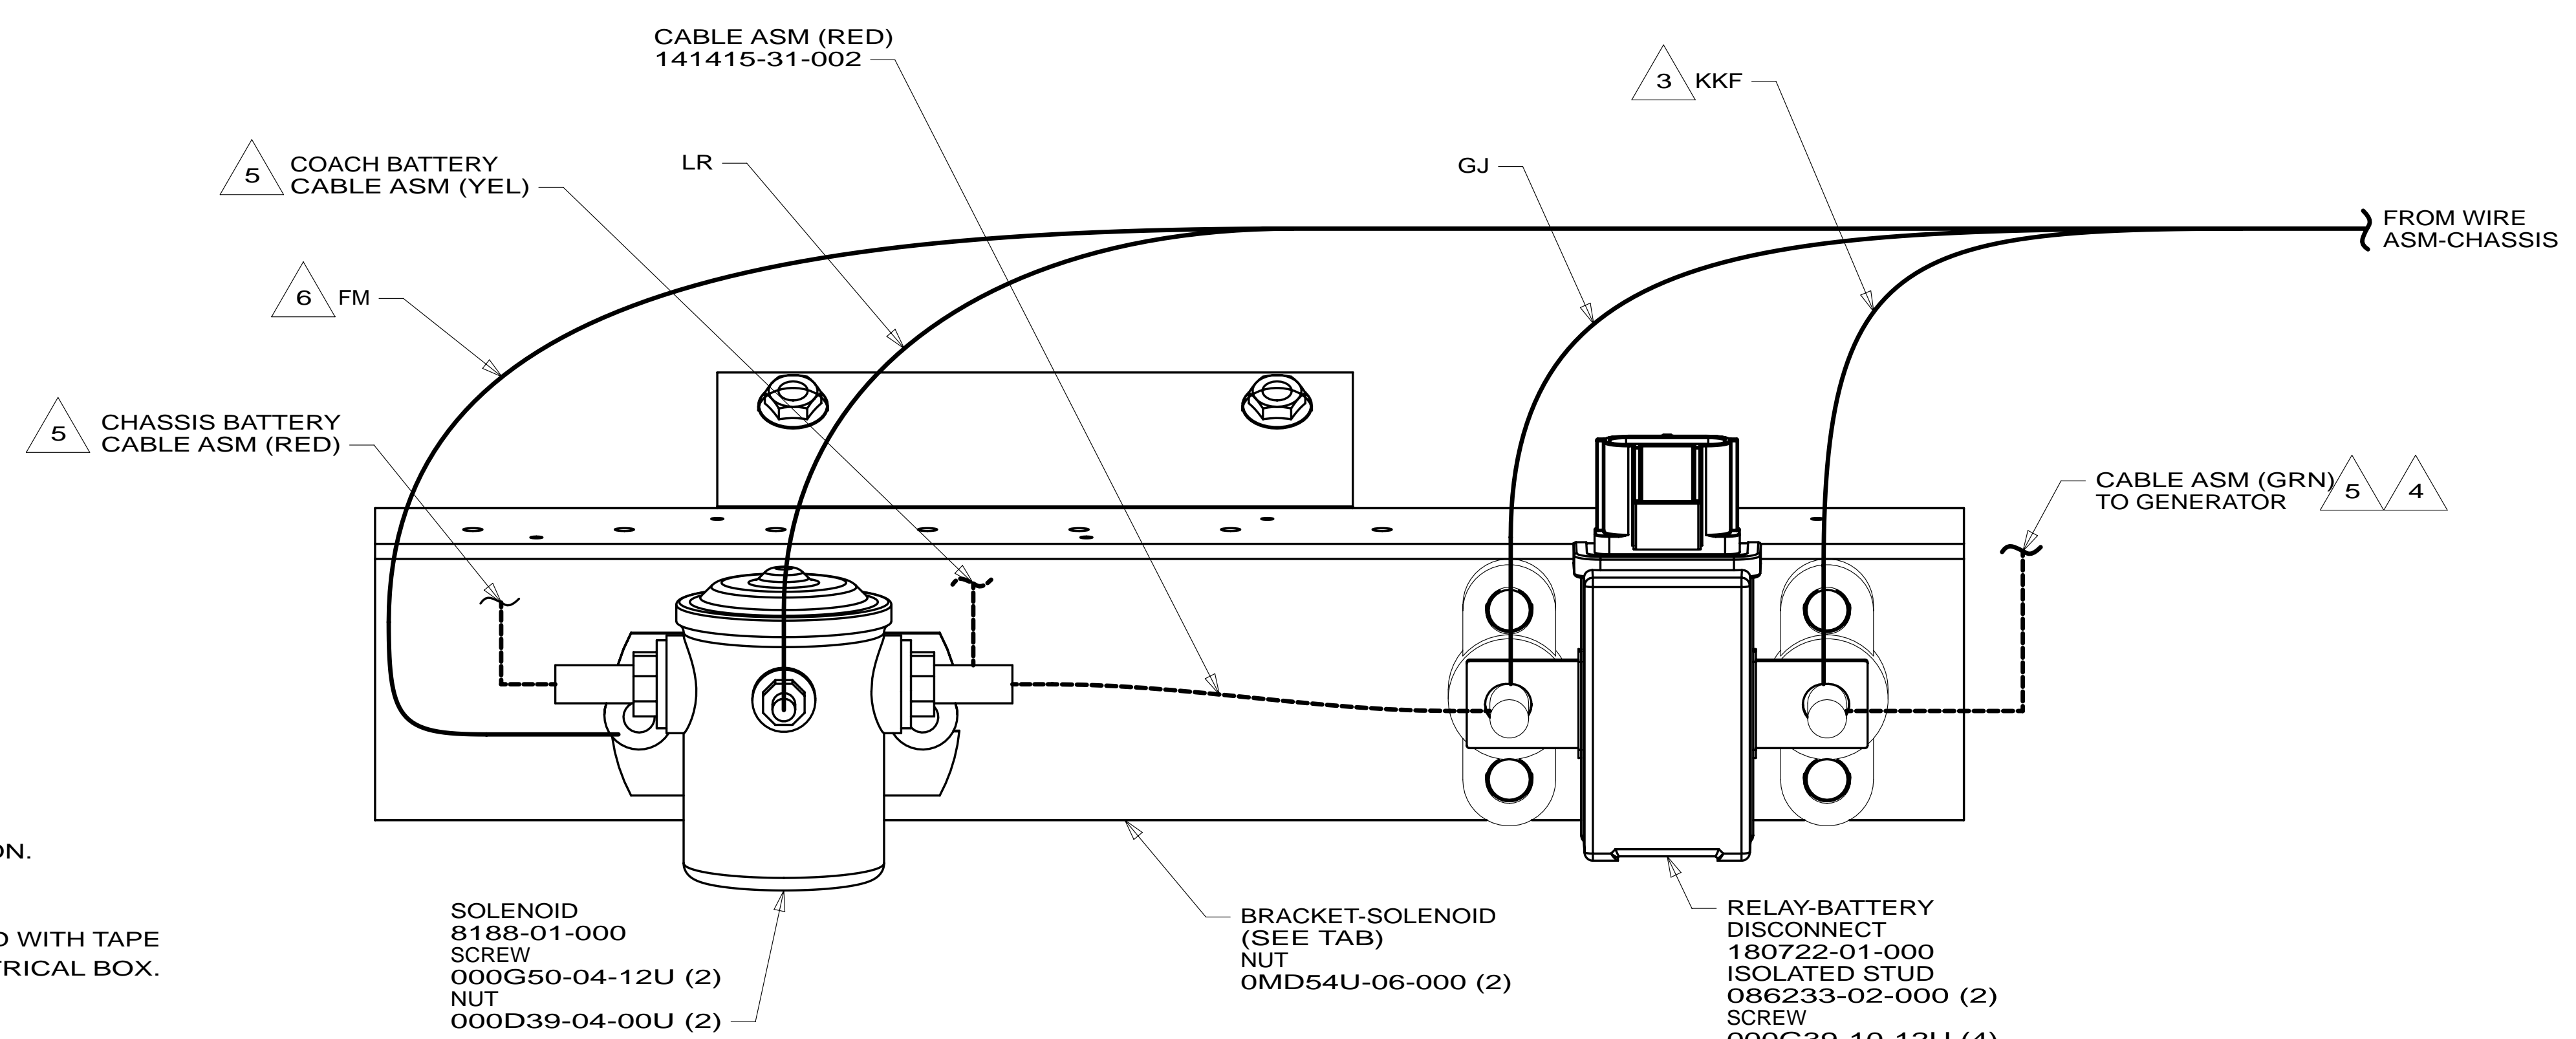

1. NOTES:
2. 6 SECURE WITH SOLENOID MOUNTING SCREW.
   - 5 WIRING INSTL-CHASSIS FOR ADDITIONAL INFORMATION.
   - 4 WITHOUT 384 OR WITH 649 DO NOT CONNECT CABLE ASM-GENERATOR (GRN) TO SOLENOID TAPE END WITH TAPE 8363-01-000 AND LEAVE CABLE END LOOSE IN ELECTRICAL BOX.
   - 3 WIRE IS MARKED WITH YELLOW TAPE.
   - 2 REPLACE EXISTING SCREW TO PROPERLY ATTACH BREAKER TO BUSS BAR.
   - 1 CIRCUIT IS FROM WIRE ASM-CHASSIS.

- 649 RENTAL - CANADREAM
- 384 GEN 2.5KW ONAN-MICROLITE
- 321 GENERATOR PREP KIT
- 1KD DODGE-8,550# GVWR, DIESEL
- 265 CODES/STANDARDS-CSA/CMVSS
- 1B1 CODES/STANDARDS USA

1B1	265	1KD
FIRST USED		
14 100-SER		
DO NOT SCALE DRAWING		
TITLE: CHASSIS ELECTRICAL BOX ASM		
SHEET 2	PART NO 185959	REV
1 20-Jan-2014		

* 185959 A *