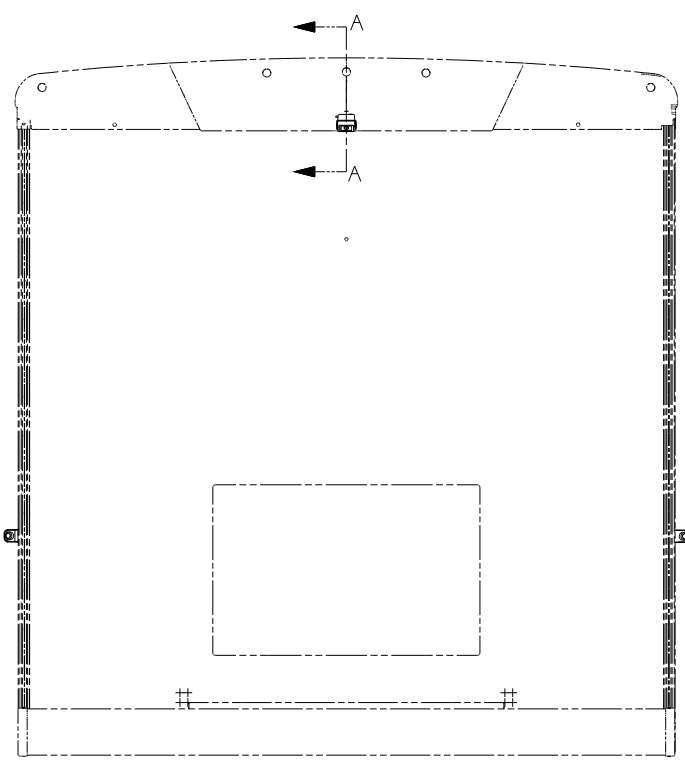

- 74J REARVIEW MONITOR SYSTEM
- 1H4 REARVIEW MONITOR-WIRE PREP
- 1A5 REARVIEW MONITOR SYSTEM W/O

1. NOTES:
2. 3 END STANDARD CABLE IN THIS AREA ON UNITS WITHOUT MONITOR 1A5 1H4
   - 2 RUN CABLE THRU LEFT-HAND COVE TO REAR OF UNIT. STANDARD ON ALL UNITS WITH 1A5 1H4 74J
   - 1 PARTS SUPPLIED WITH CAMERA KIT P/N 144677-04-000 74J

WINNEBAGO COPYRIGHT 2006 WINNEBAGO INDUSTRIES, INC.

DFTR	ORIG. DATE
CHKR	ALL DIMENSIONS ARE IN MILLIMETERS
P.E.	FIRST USED
M.E.	07 D & E-SER
DSNR	

UNSPECIFIED TOLERANCES ARE: MATERIAL:

WHOLE DIM (X) :
ONE-PLACE (X.X) :
TWO-PLACE (X.XX) :
ANGLE :

THIRD ANGLE PROJECTION

DO NOT SCALE DRAWING

TITLE: MONITOR INSTL

SHEET 1 OF 2 PART NO 156343 REV

REF: 1 2/5/2007