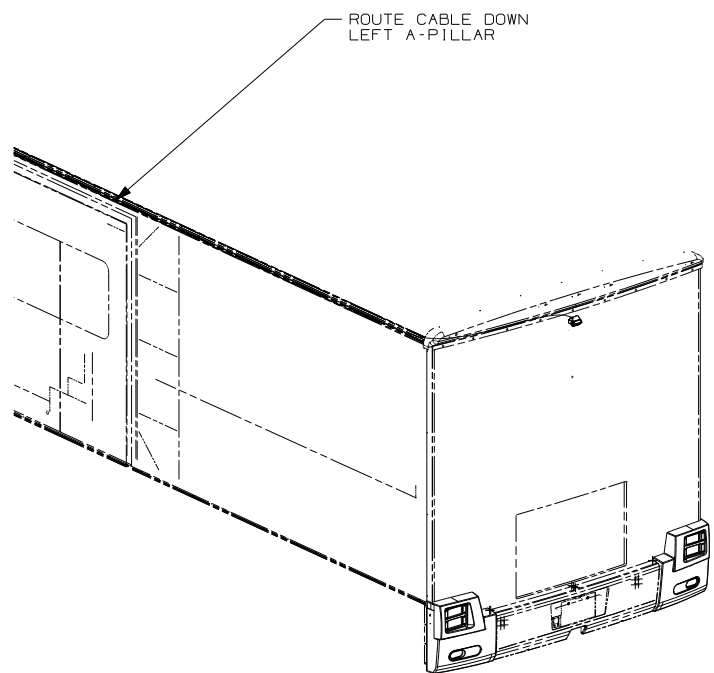

- 74J REARVIEW MONITOR SYSTEM
- 1H4 REARVIEW MONITOR-WIRE PREP
- 1A5 REARVIEW MONITOR SYSTEM W/O

1. NOTES:
2. 3 END STANDARD CABLE IN THIS AREA ON UNITS WITHOUT MONITOR 1A5 1H4
   - 2 RUN CABLE THRU LEFT-HAND COVE TO REAR OF UNIT. STANDARD ON ALL UNITS WITH 1A5 1H4 74J
   - 1 PARTS SUPPLIED WITH CAMERA KIT P/N 144677-04-000 74J

WINNEBAGO COPYRIGHT 2006 WINNEBAGO INDUSTRIES, INC.

DFTR	ORIG. DATE
CHKR	ALL DIMENSIONS ARE IN MILLIMETERS
P.E.	FIRST USED
M.E.	07 D & E-SER
DSNR	

UNSPECIFIED TOLERANCES ARE: MATERIAL:

WHOLE DIM (X) :
ONE-PLACE (X.X) :
TWO-PLACE (X.XX) :
ANGLE :

THIRD ANGLE PROJECTION

DO NOT SCALE DRAWING

TITLE: MONITOR INSTL

SHEET 1 OF 2 PART NO 156343 REV

REF: 1 2/5/2007