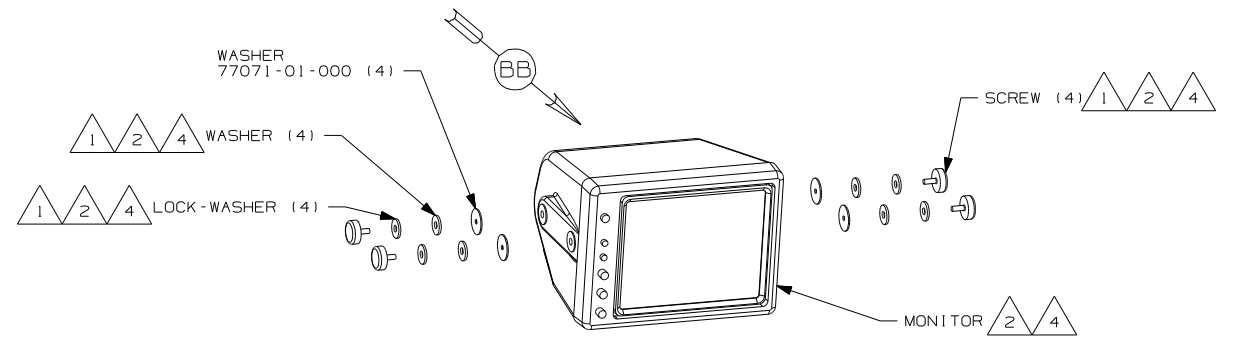

THIRD ANGLE PROJECTION

DO NOT SCALE DRAWING

TITLE: MONITOR INSTL

SHEET 1 OF 2 PART NO 156343 REV

REF: 1 2/5/2007

DETAIL BB (74J) ONLY

DETAIL BB (74C & 74J)

DETAIL BA

- NOTES:
- 7 CONNECT CAMERA THRU HOLE IN SIDEWALL, PUSH CONNECTOR BACK THRU SIDEWALL, AND SEAL HOLE.
 - 6 MARK LEFT CABLE WITH YELLOW TAPE 900000-07-000 NEXT TO CONNECTOR.
 - 5 MARK RIGHT CABLE WITH WHITE TAPE 900000-08-000 NEXT TO CONNECTOR.
 - 4 PARTS SUPPLIED WITH MONITOR P/N 144677-08-000. (74C & 74J)
 - 3 END CABLE IN THIS AREA ON UNITS W/O MONITOR. (1A5) (1H4)
 - 2 PARTS SUPPLIED WITH MONITOR P/N 144677-06-000. (74J) ONLY.
 - 1 SEE REARVIEW MONITOR KIT INSTALLATION INSTRUCTIONS FOR MORE DETAILS.