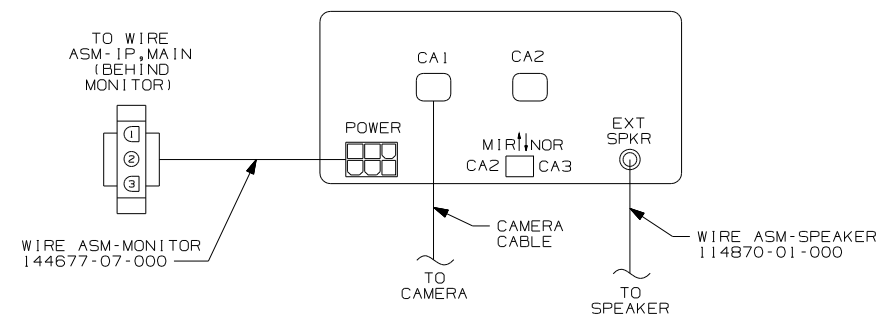

DETAIL BB (74J) ONLY