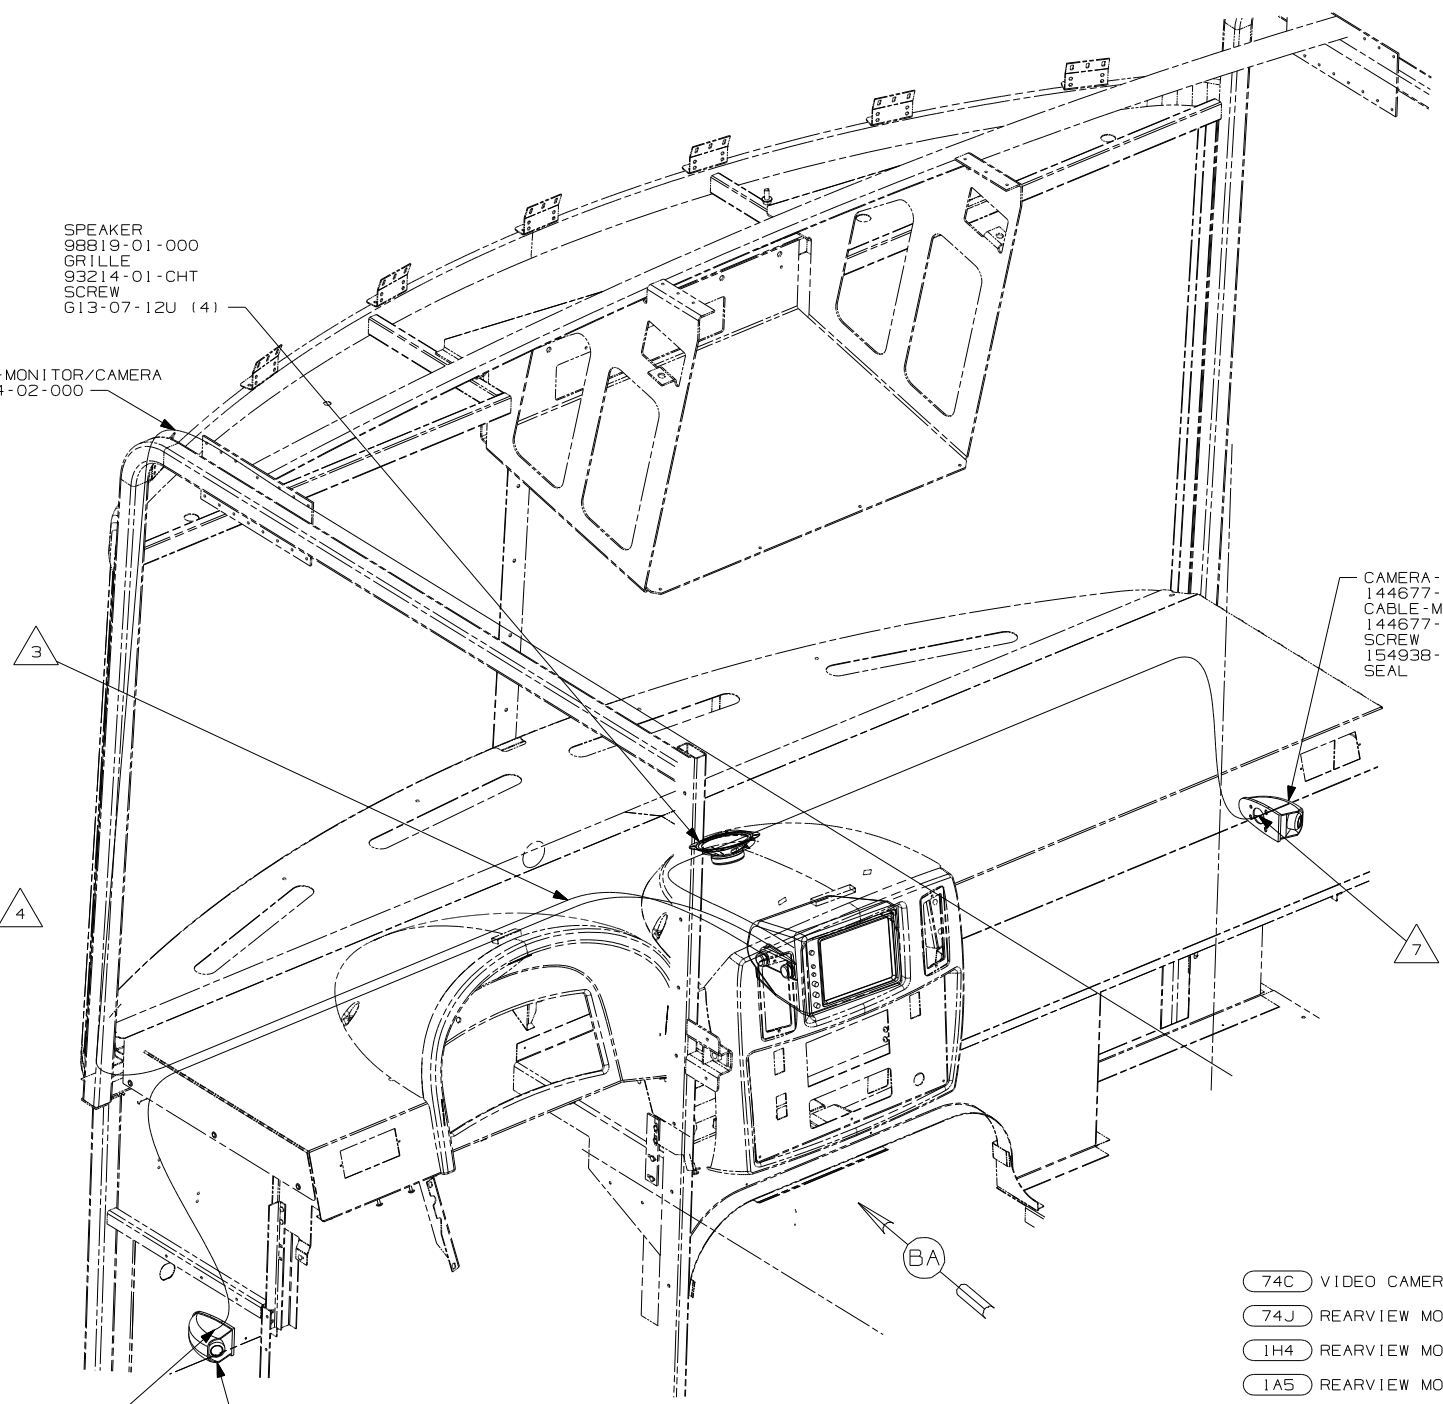

THIRD ANGLE PROJECTION

DO NOT SCALE DRAWING

TITLE: MONITOR INSTL

SHEET 1 OF 2 PART NO 156343 REV

REF: 1 2/5/2007

DETAIL BB (74J) ONLY

DETAIL BB (74C & 74J)

DETAIL BA

- NOTES:
- 7 CONNECT CAMERA THRU HOLE IN SIDEWALL, PUSH CONNECTOR BACK THRU SIDEWALL, AND SEAL HOLE.
 - 6 MARK LEFT CABLE WITH YELLOW TAPE 900000-07-000 NEXT TO CONNECTOR.
 - 5 MARK RIGHT CABLE WITH WHITE TAPE 900000-08-000 NEXT TO CONNECTOR.
 - 4 PARTS SUPPLIED WITH MONITOR P/N 144677-08-000. (74C & 74J)
 - 3 END CABLE IN THIS AREA ON UNITS W/O MONITOR. (1A5) (1H4)
 - 2 PARTS SUPPLIED WITH MONITOR P/N 144677-06-000. (74J) ONLY.
 - 1 SEE REARVIEW MONITOR KIT INSTALLATION INSTRUCTIONS FOR MORE DETAILS.