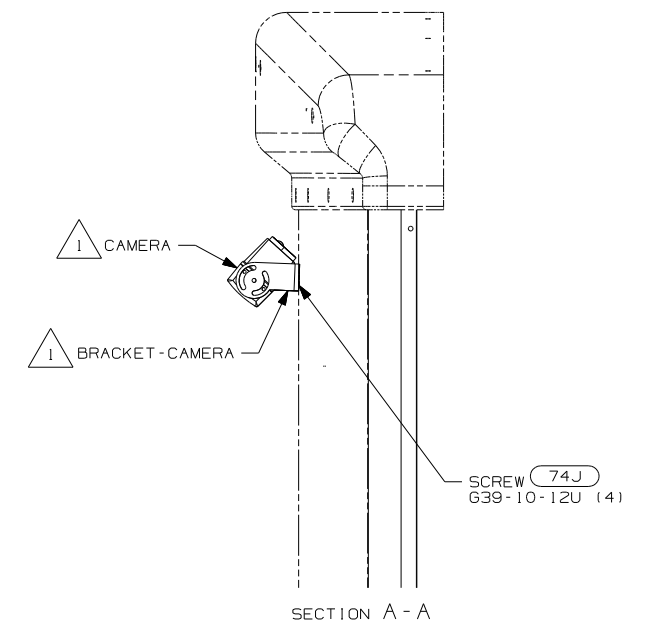

- 74J REARVIEW MONITOR SYSTEM
- 1H4 REARVIEW MONITOR-WIRE PREP
- 1A5 REARVIEW MONITOR SYSTEM W/O

1. NOTES:
2. 3 END STANDARD CABLE IN THIS AREA ON UNITS WITHOUT MONITOR 1A5 1H4
   - 2 RUN CABLE THRU LEFT-HAND COVE TO REAR OF UNIT. STANDARD ON ALL UNITS WITH 1A5 1H4 74J
   - 1 PARTS SUPPLIED WITH CAMERA KIT P/N 144677-04-000 74J

WINNEBAGO COPYRIGHT 2006 WINNEBAGO INDUSTRIES, INC.

DFTR	ORIG. DATE
CHKR	ALL DIMENSIONS ARE IN MILLIMETERS
P.E.	FIRST USED
M.E.	07 D & E-SER
DSNR	

UNSPECIFIED TOLERANCES ARE: MATERIAL:

WHOLE DIM (X) :
ONE-PLACE (X.X) :
TWO-PLACE (X.XX) :
ANGLE :

THIRD ANGLE PROJECTION

DO NOT SCALE DRAWING

TITLE: MONITOR INSTL

SHEET 1 OF 2 PART NO 156343 REV

REF: 1 2/5/2007