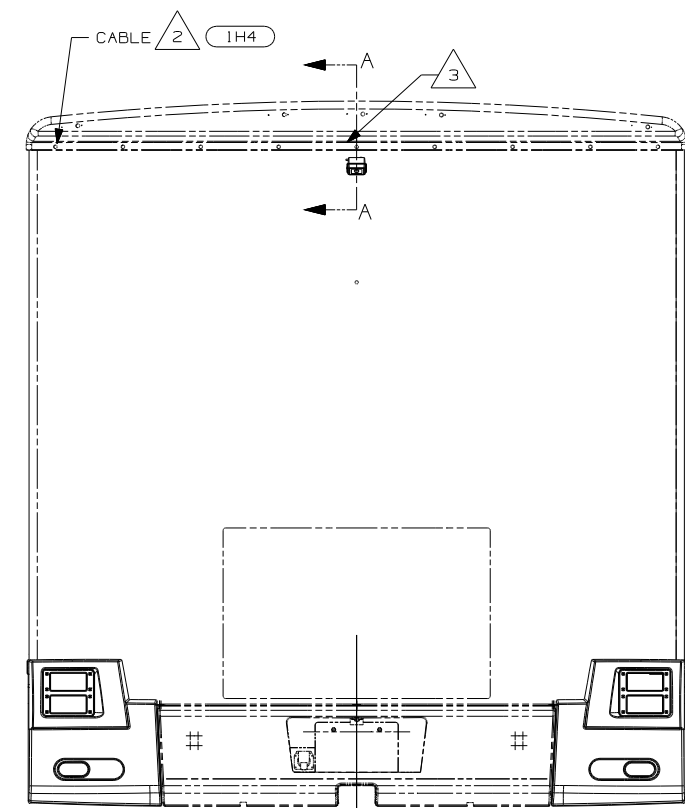

- 74J REARVIEW MONITOR SYSTEM
- 1H4 REARVIEW MONITOR-WIRE PREP
- 1A5 REARVIEW MONITOR SYSTEM W/O

1. NOTES:
2. 3 END STANDARD CABLE IN THIS AREA ON UNITS WITHOUT MONITOR 1A5 1H4
   - 2 RUN CABLE THRU LEFT-HAND COVE TO REAR OF UNIT. STANDARD ON ALL UNITS WITH 1A5 1H4 74J
   - 1 PARTS SUPPLIED WITH CAMERA KIT P/N 144677-04-000 74J

WINNEBAGO COPYRIGHT 2006 WINNEBAGO INDUSTRIES, INC.

DFTR	ORIG. DATE
CHKR	ALL DIMENSIONS ARE IN MILLIMETERS
P.E.	FIRST USED
M.E.	07 D & E-SER
DSNR	

UNSPECIFIED TOLERANCES ARE: MATERIAL:

WHOLE DIM (X) :
ONE-PLACE (X.X) :
TWO-PLACE (X.XX) :
ANGLE :

THIRD ANGLE PROJECTION

DO NOT SCALE DRAWING

TITLE: MONITOR INSTL

SHEET 1 OF 2 PART NO 156343 REV

REF: 1 2/5/2007