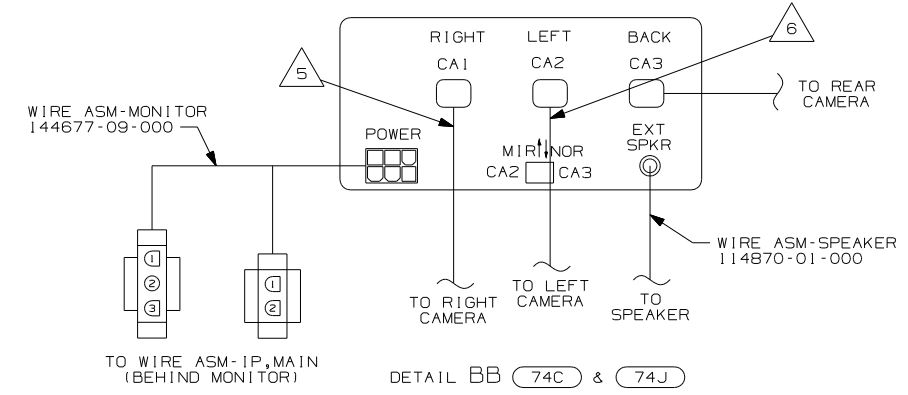

THIRD ANGLE PROJECTION

DO NOT SCALE DRAWING

TITLE: MONITOR INSTL

SHEET 1 OF 2 PART NO 156343 REV

REF: 1 2/5/2007

DETAIL BB (74J) ONLY

DETAIL BB (74C & 74J)

DETAIL BA

- NOTES:
- 7 CONNECT CAMERA THRU HOLE IN SIDEWALL, PUSH CONNECTOR BACK THRU SIDEWALL, AND SEAL HOLE.
 - 6 MARK LEFT CABLE WITH YELLOW TAPE 900000-07-000 NEXT TO CONNECTOR.
 - 5 MARK RIGHT CABLE WITH WHITE TAPE 900000-08-000 NEXT TO CONNECTOR.
 - 4 PARTS SUPPLIED WITH MONITOR P/N 144677-08-000. (74C & 74J)
 - 3 END CABLE IN THIS AREA ON UNITS W/O MONITOR. (1A5) (1H4)
 - 2 PARTS SUPPLIED WITH MONITOR P/N 144677-06-000. (74J) ONLY.
 - 1 SEE REARVIEW MONITOR KIT INSTALLATION INSTRUCTIONS FOR MORE DETAILS.