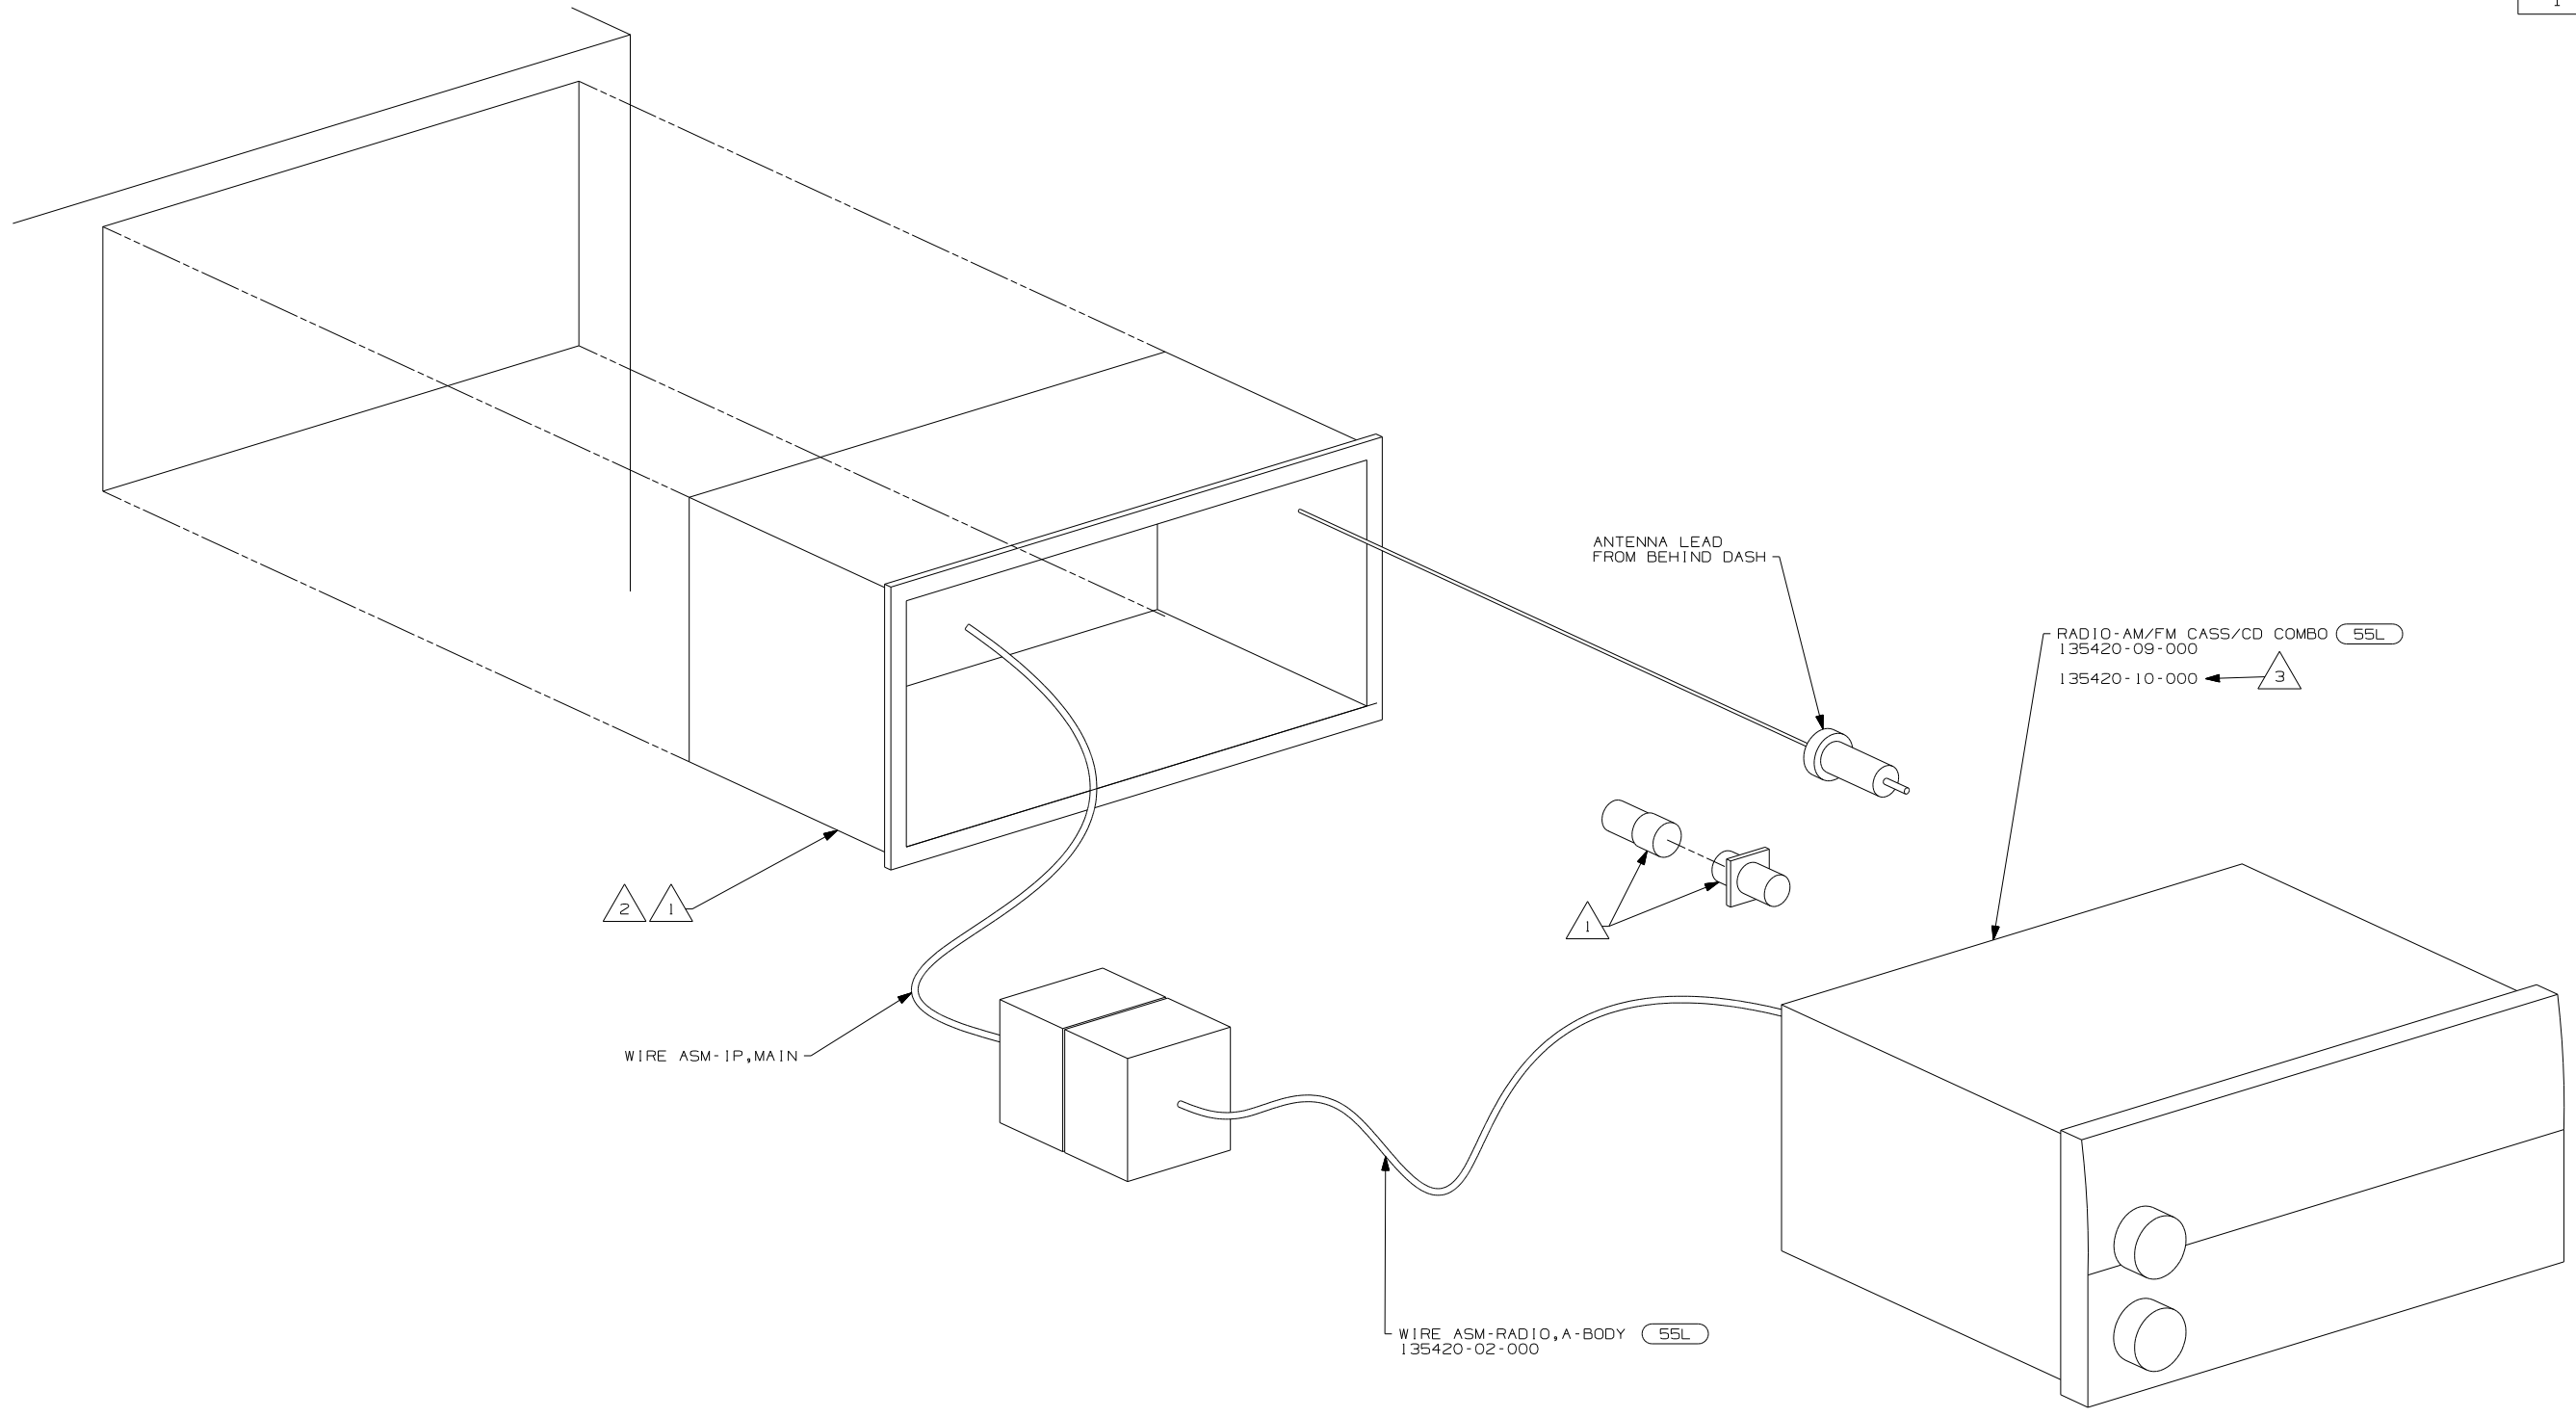

(52T) CD CHANGER-10 DISC
(55L) RADIO-AM/FM CASSETTE/CD

L SERIES

FIRST USED
04 MOTORHOMES

DO NOT SCALE DRAWING

TITLE:
RADIO INSTL

SHEET 5 PART NO 145057

1 07/08/2004

- NOTES:
- 3 TO BE SUPPLIED IN WINNEBAGOS OWNERS CASE
 - 2 BEND TABS ON ALL 4 SIDES TO SECURE MOUNTING BRACKET TO DASH OPENING.
 - 1 SUPPLIED WITH MOUNTING KIT 135420-07-000.