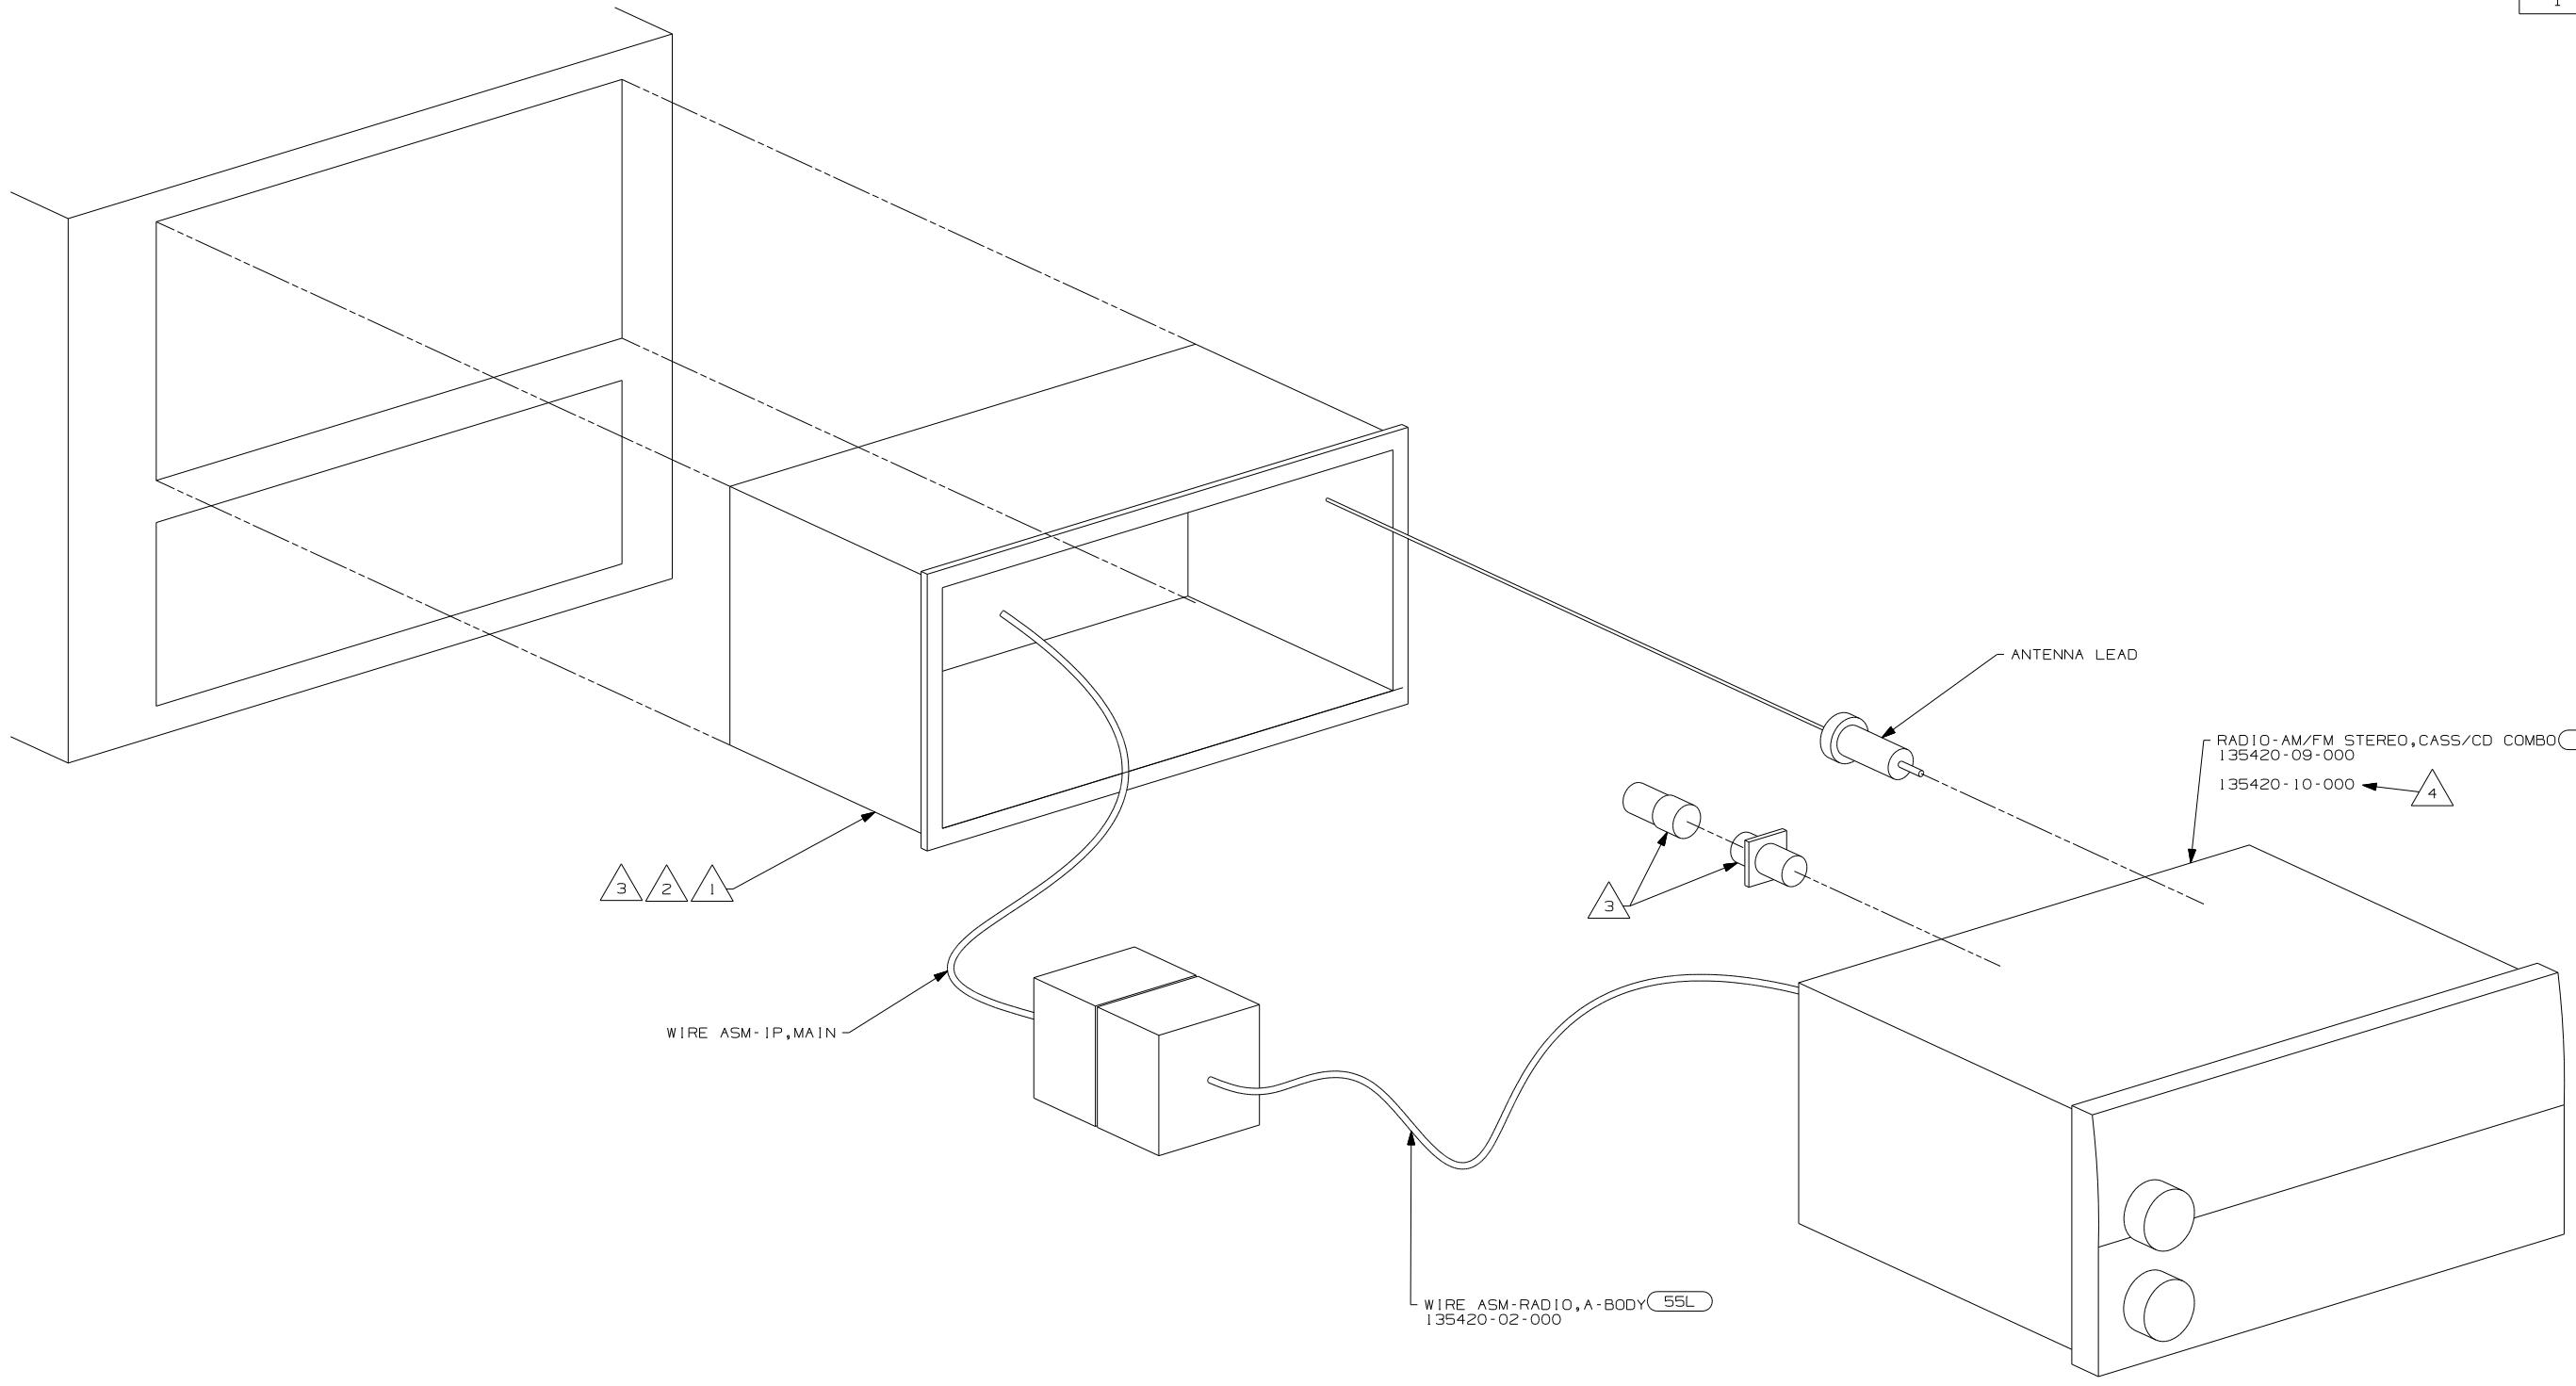

NOTES:
 2 TO BE SUPPLIED IN WINNEBAGOS OWNERS CASE
 1 SLIDE RADIO INTO FORD DASH OPENING ENGAGING T-RAIL ON BOTTOM OF RADIO UNTIL LOCKED IN PLACE.

3 2 1

WIRE ASM-IP,MAIN

WIRE ASM-RADIO,A-BODY (55L)
135420-02-000