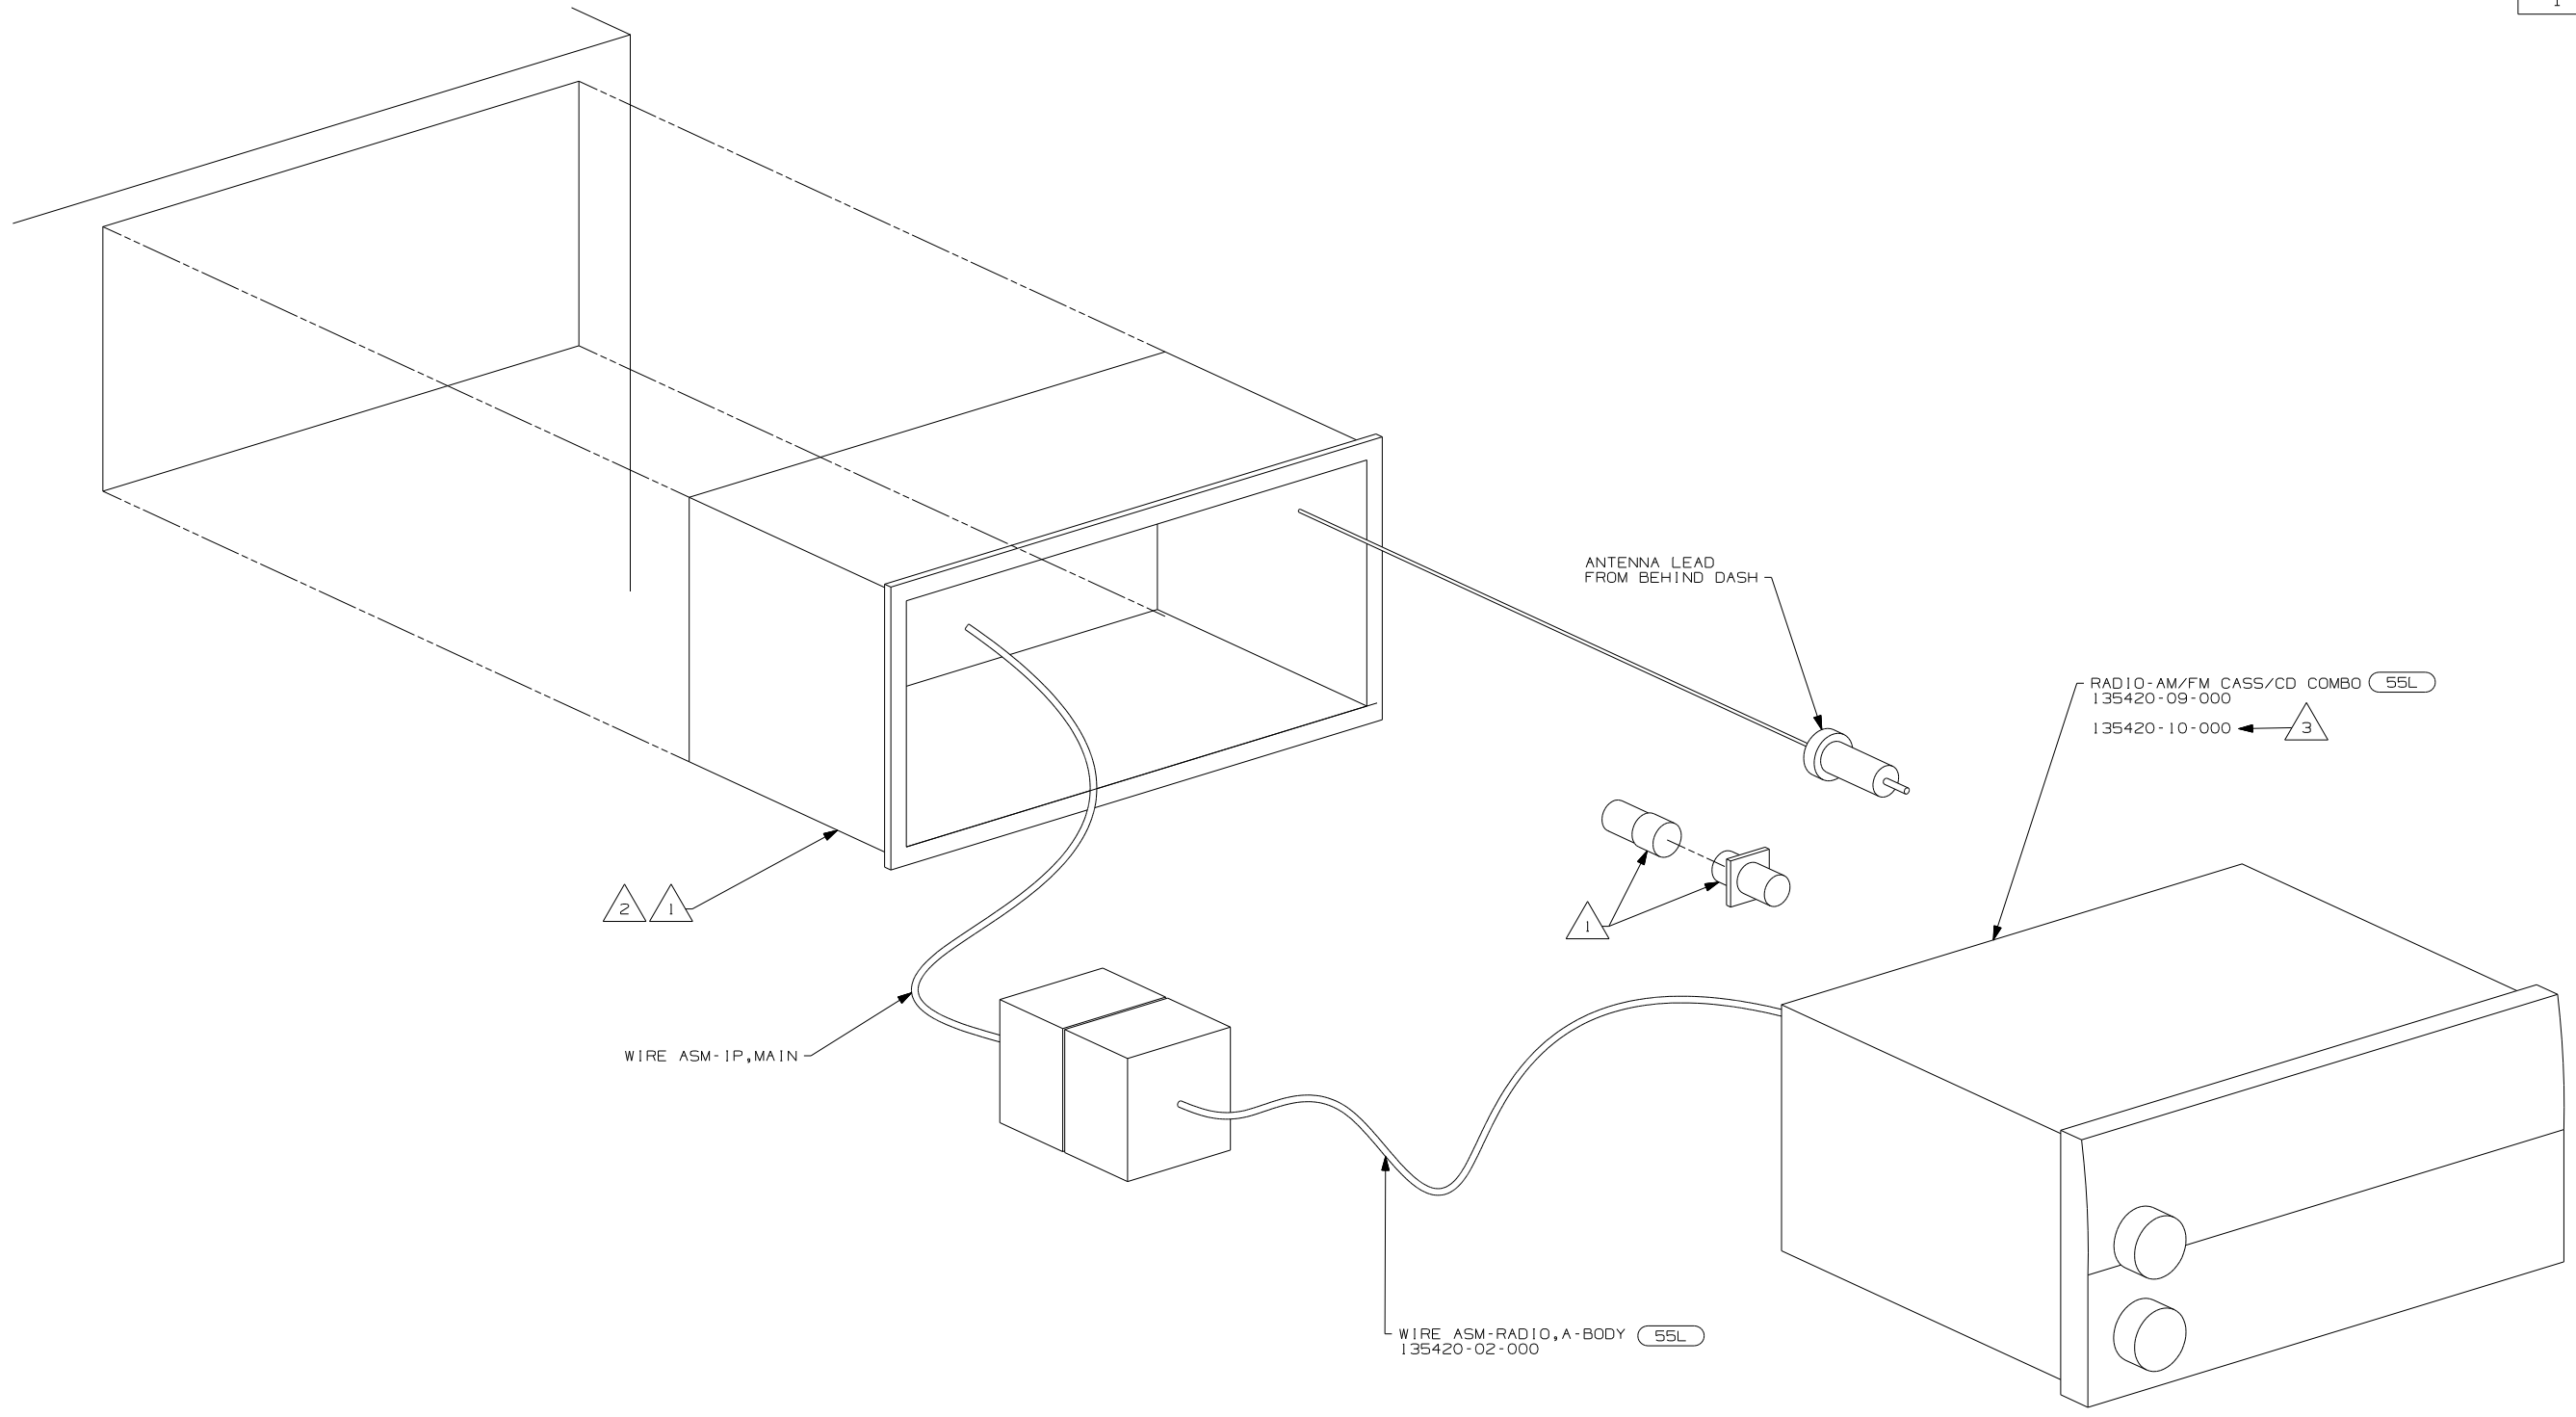

P SERIES

FIRST USED	04 MOTORHOMES
TITLE	DO NOT SCALE DRAWING
SHEET 6	PART NO 145057

- NOTES:
- 3 TO BE SUPPLIED IN WINNEBAGOS OWNERS CASE
 - 2 BEND TABS ON ALL 4 SIDES TO SECURE MOUNTING BRACKET TO DASH OPENING.
 - 1 SUPPLIED WITH MOUNTING KIT 135420-07-000.