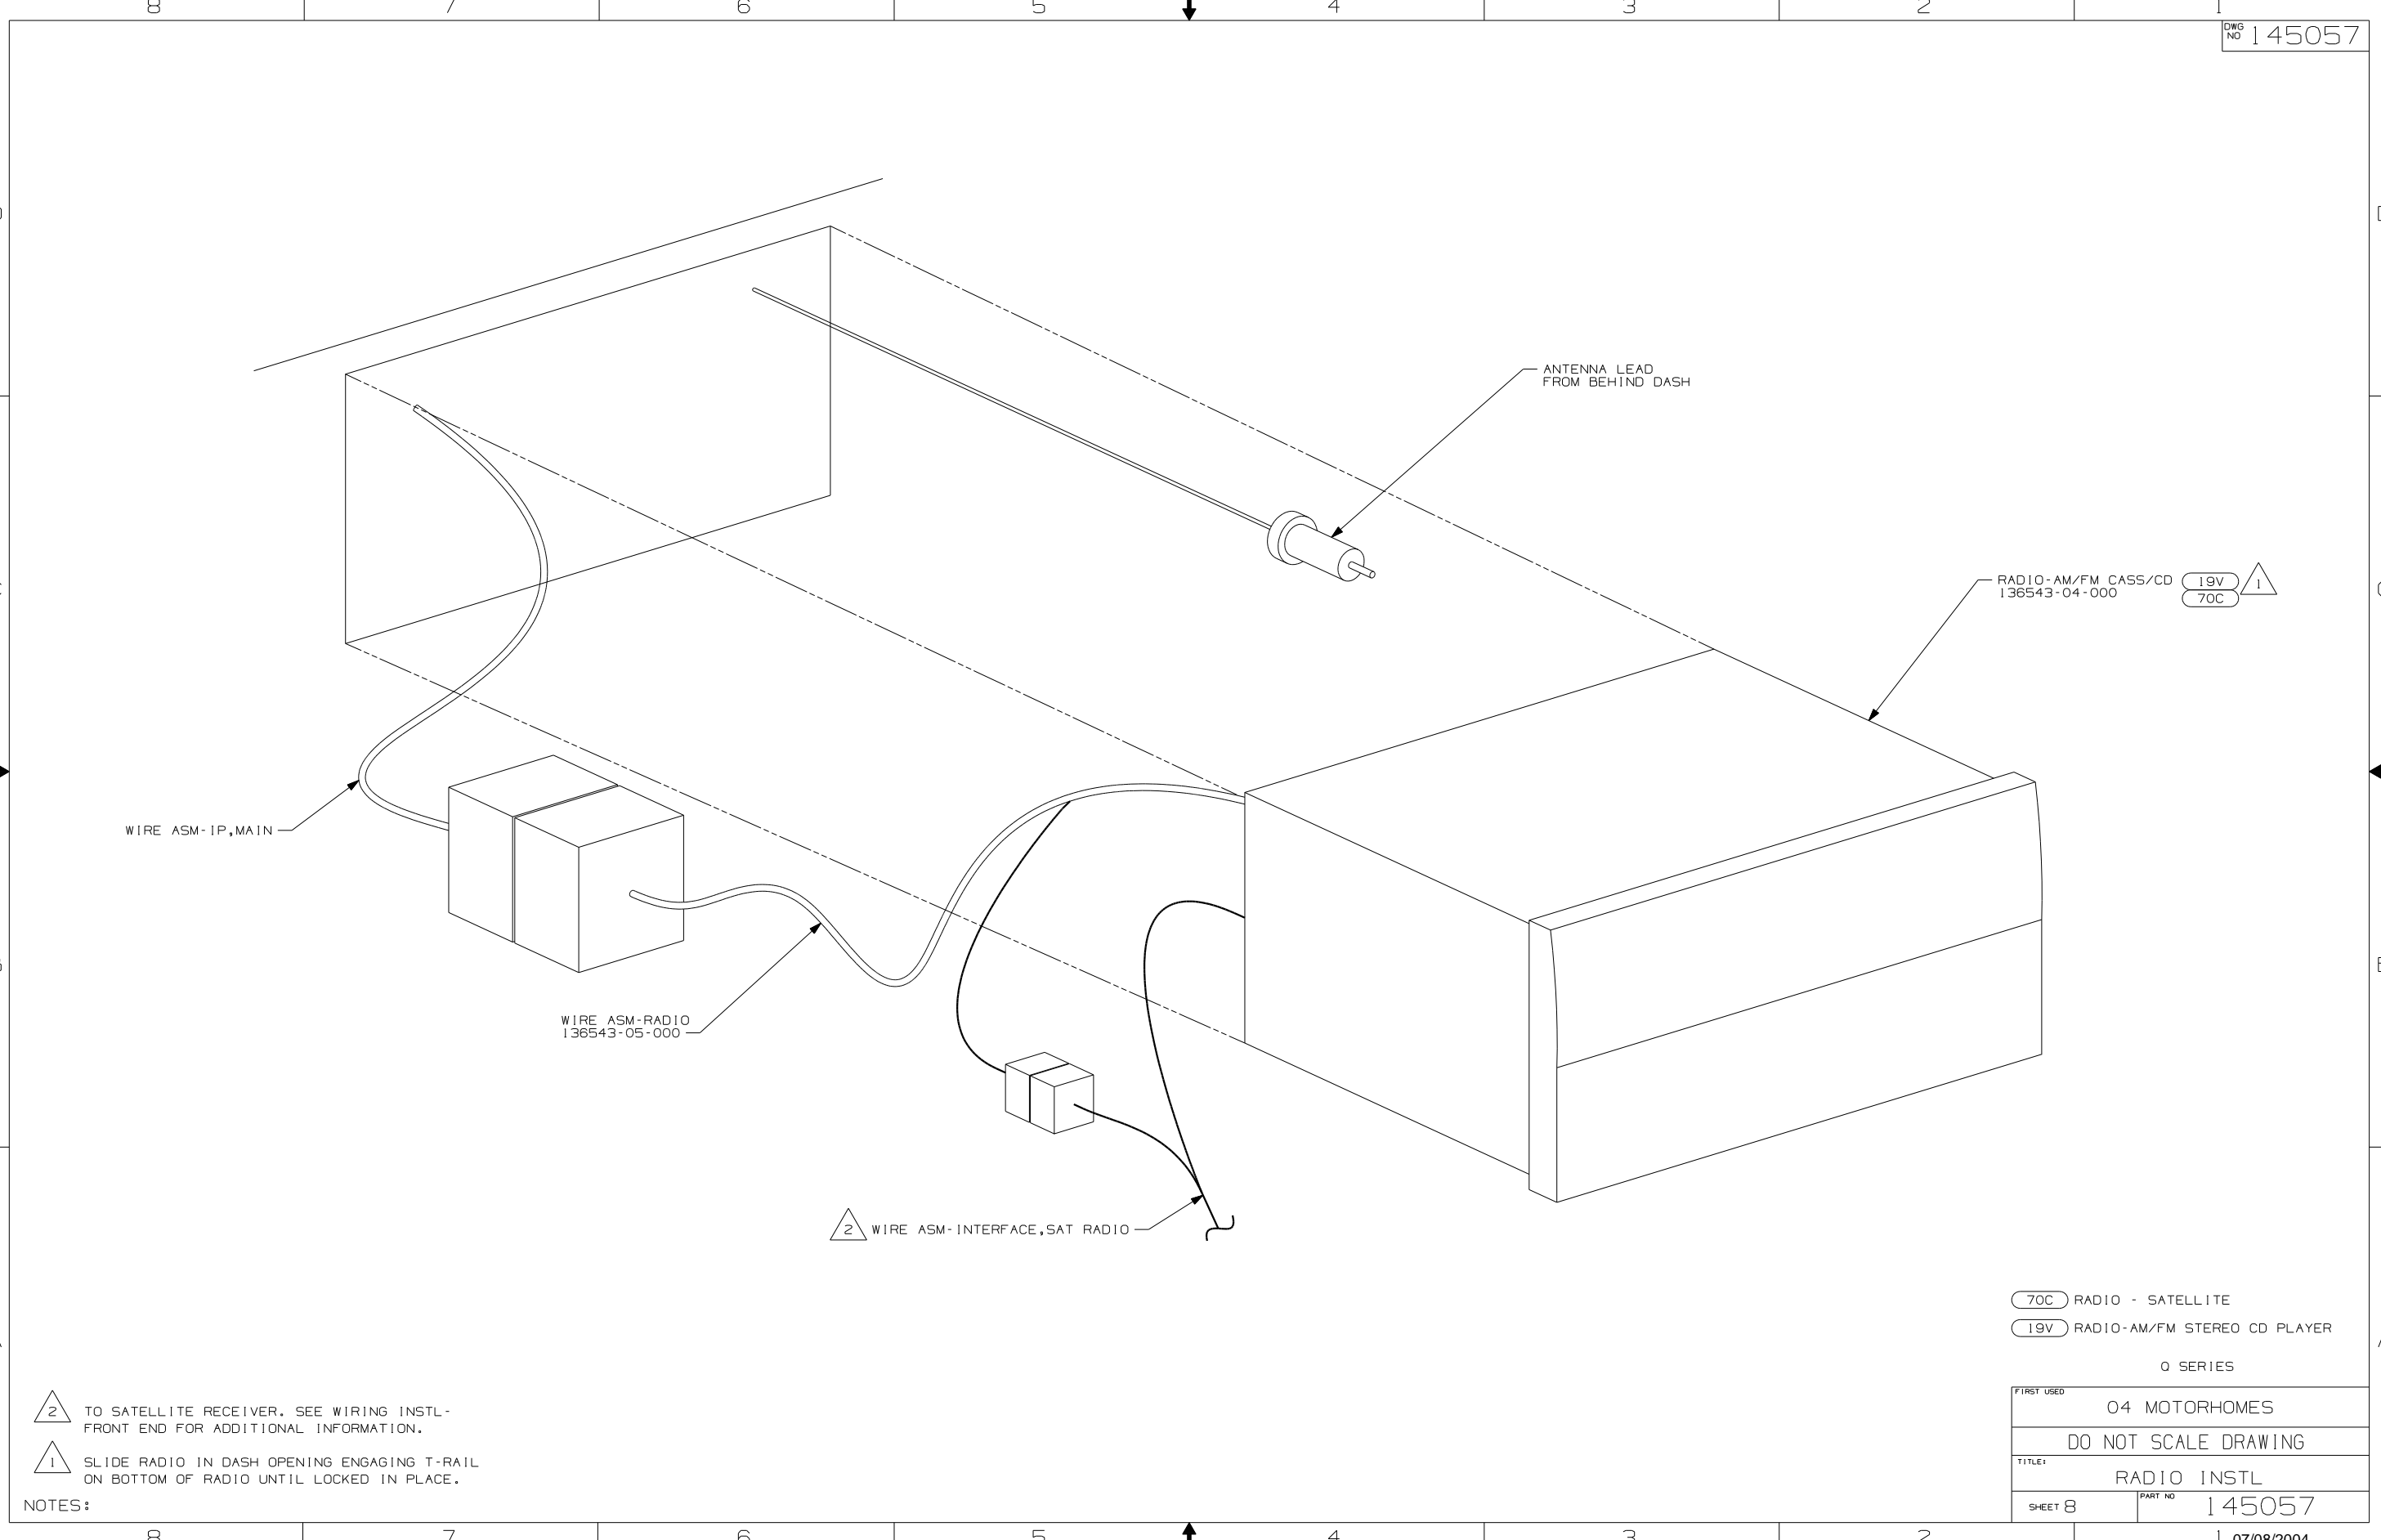

WIRE ASM-IP,MAIN

WIRE ASM-RADIO
136543-05-000

WIRE ASM-INTERFACE,SAT RADIO

ANTENNA LEAD
FROM BEHIND DASH

RADIO-AM/FM CASS/CD
136543-04-000

19V
70C

70C RADIO - SATELLITE
19V RADIO-AM/FM STEREO CD PLAYER

0 SERIES

FIRST USED	04 MOTORHOMES
TITLE	DO NOT SCALE DRAWING
SHEET 8	PART NO 145057

1. NOTES:
2. 2 TO SATELLITE RECEIVER. SEE WIRING INSTL-FRONT END FOR ADDITIONAL INFORMATION.
   - 1 SLIDE RADIO IN DASH OPENING ENGAGING T-RAIL ON BOTTOM OF RADIO UNTIL LOCKED IN PLACE.