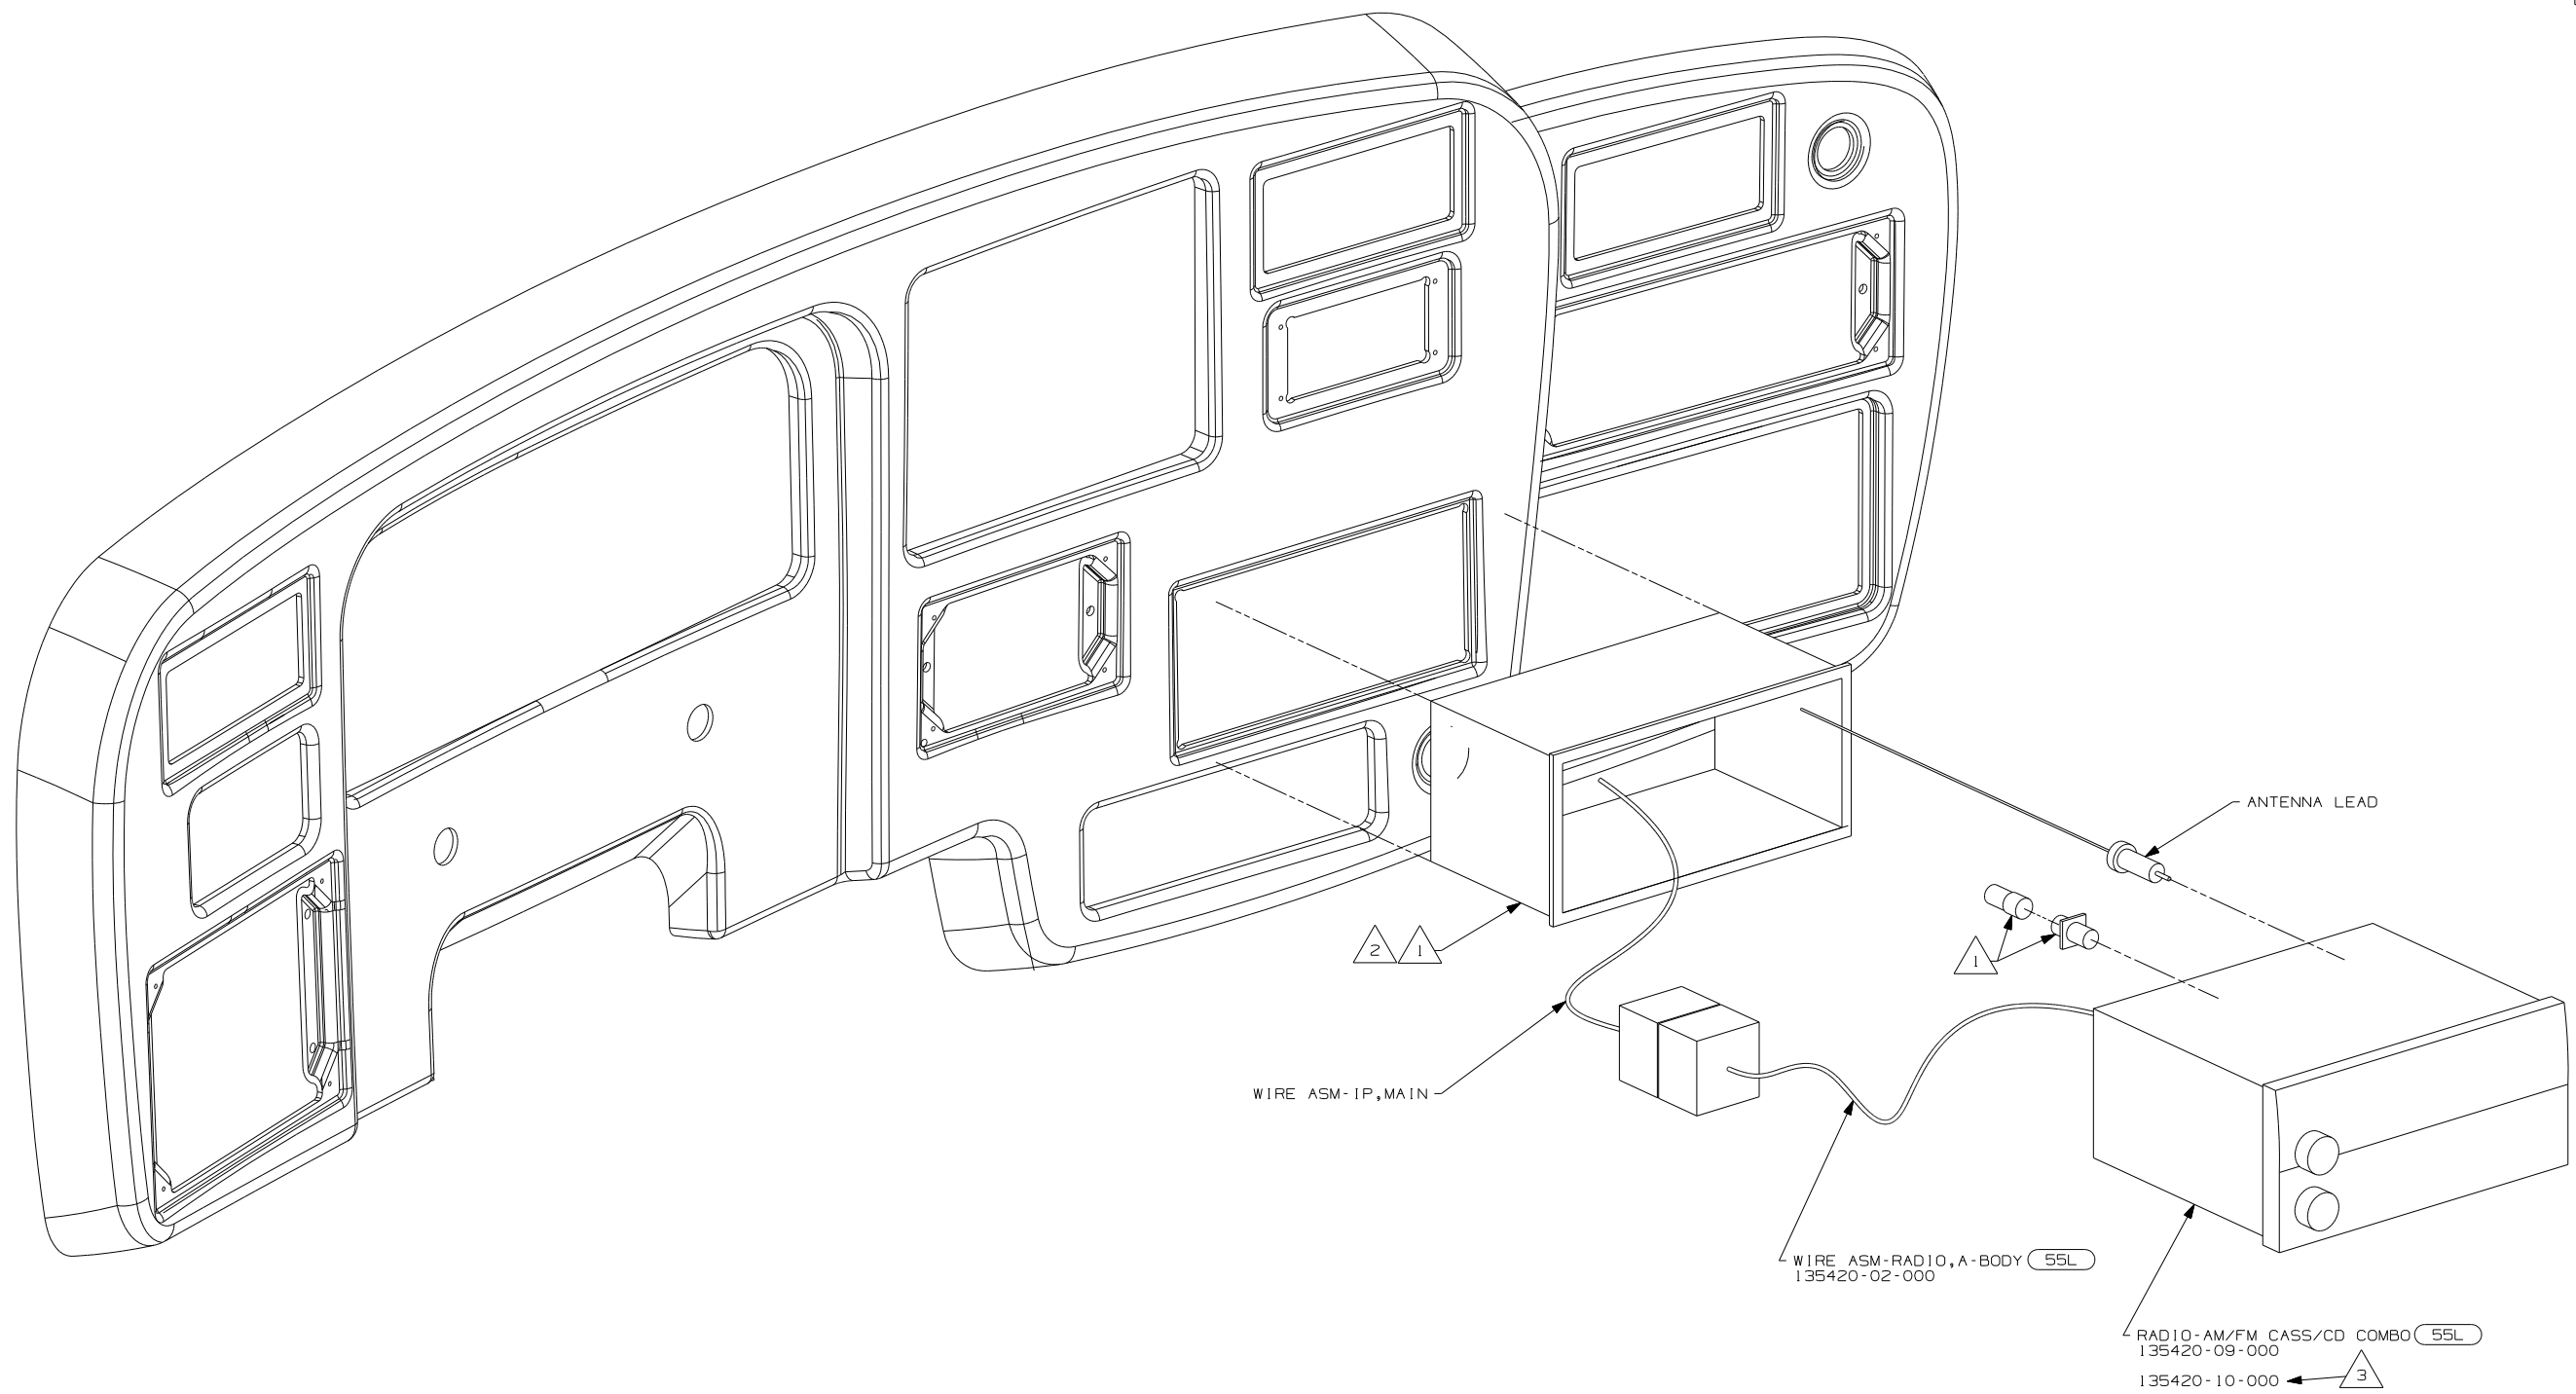

WIRE ASM-IP, MAIN

WIRE ASM-RADIO, A-BODY (55L)
135420-02-000

RADIO-AM/FM CASS/CD COMBO (55L)
135420-09-000
135420-10-000

ANTENNA LEAD

(52T) CD CHANGER-10 DISC
(55L) RADIO-AM/FM CASSETTE/CD

L SERIES

FIRST USED
04 MOTORHOMES

DO NOT SCALE DRAWING

TITLE:
RADIO INSTL

SHEET 5 PART NO 145057

1 07/08/2004

1. NOTES:
2. 3 TO BE SUPPLIED IN WINNEBAGOS OWNERS CASE
   - 2 BEND TABS ON ALL 4 SIDES TO SECURE MOUNTING BRACKET TO DASH OPENING.
   - 1 SUPPLIED WITH MOUNTING KIT 135420-07-000.