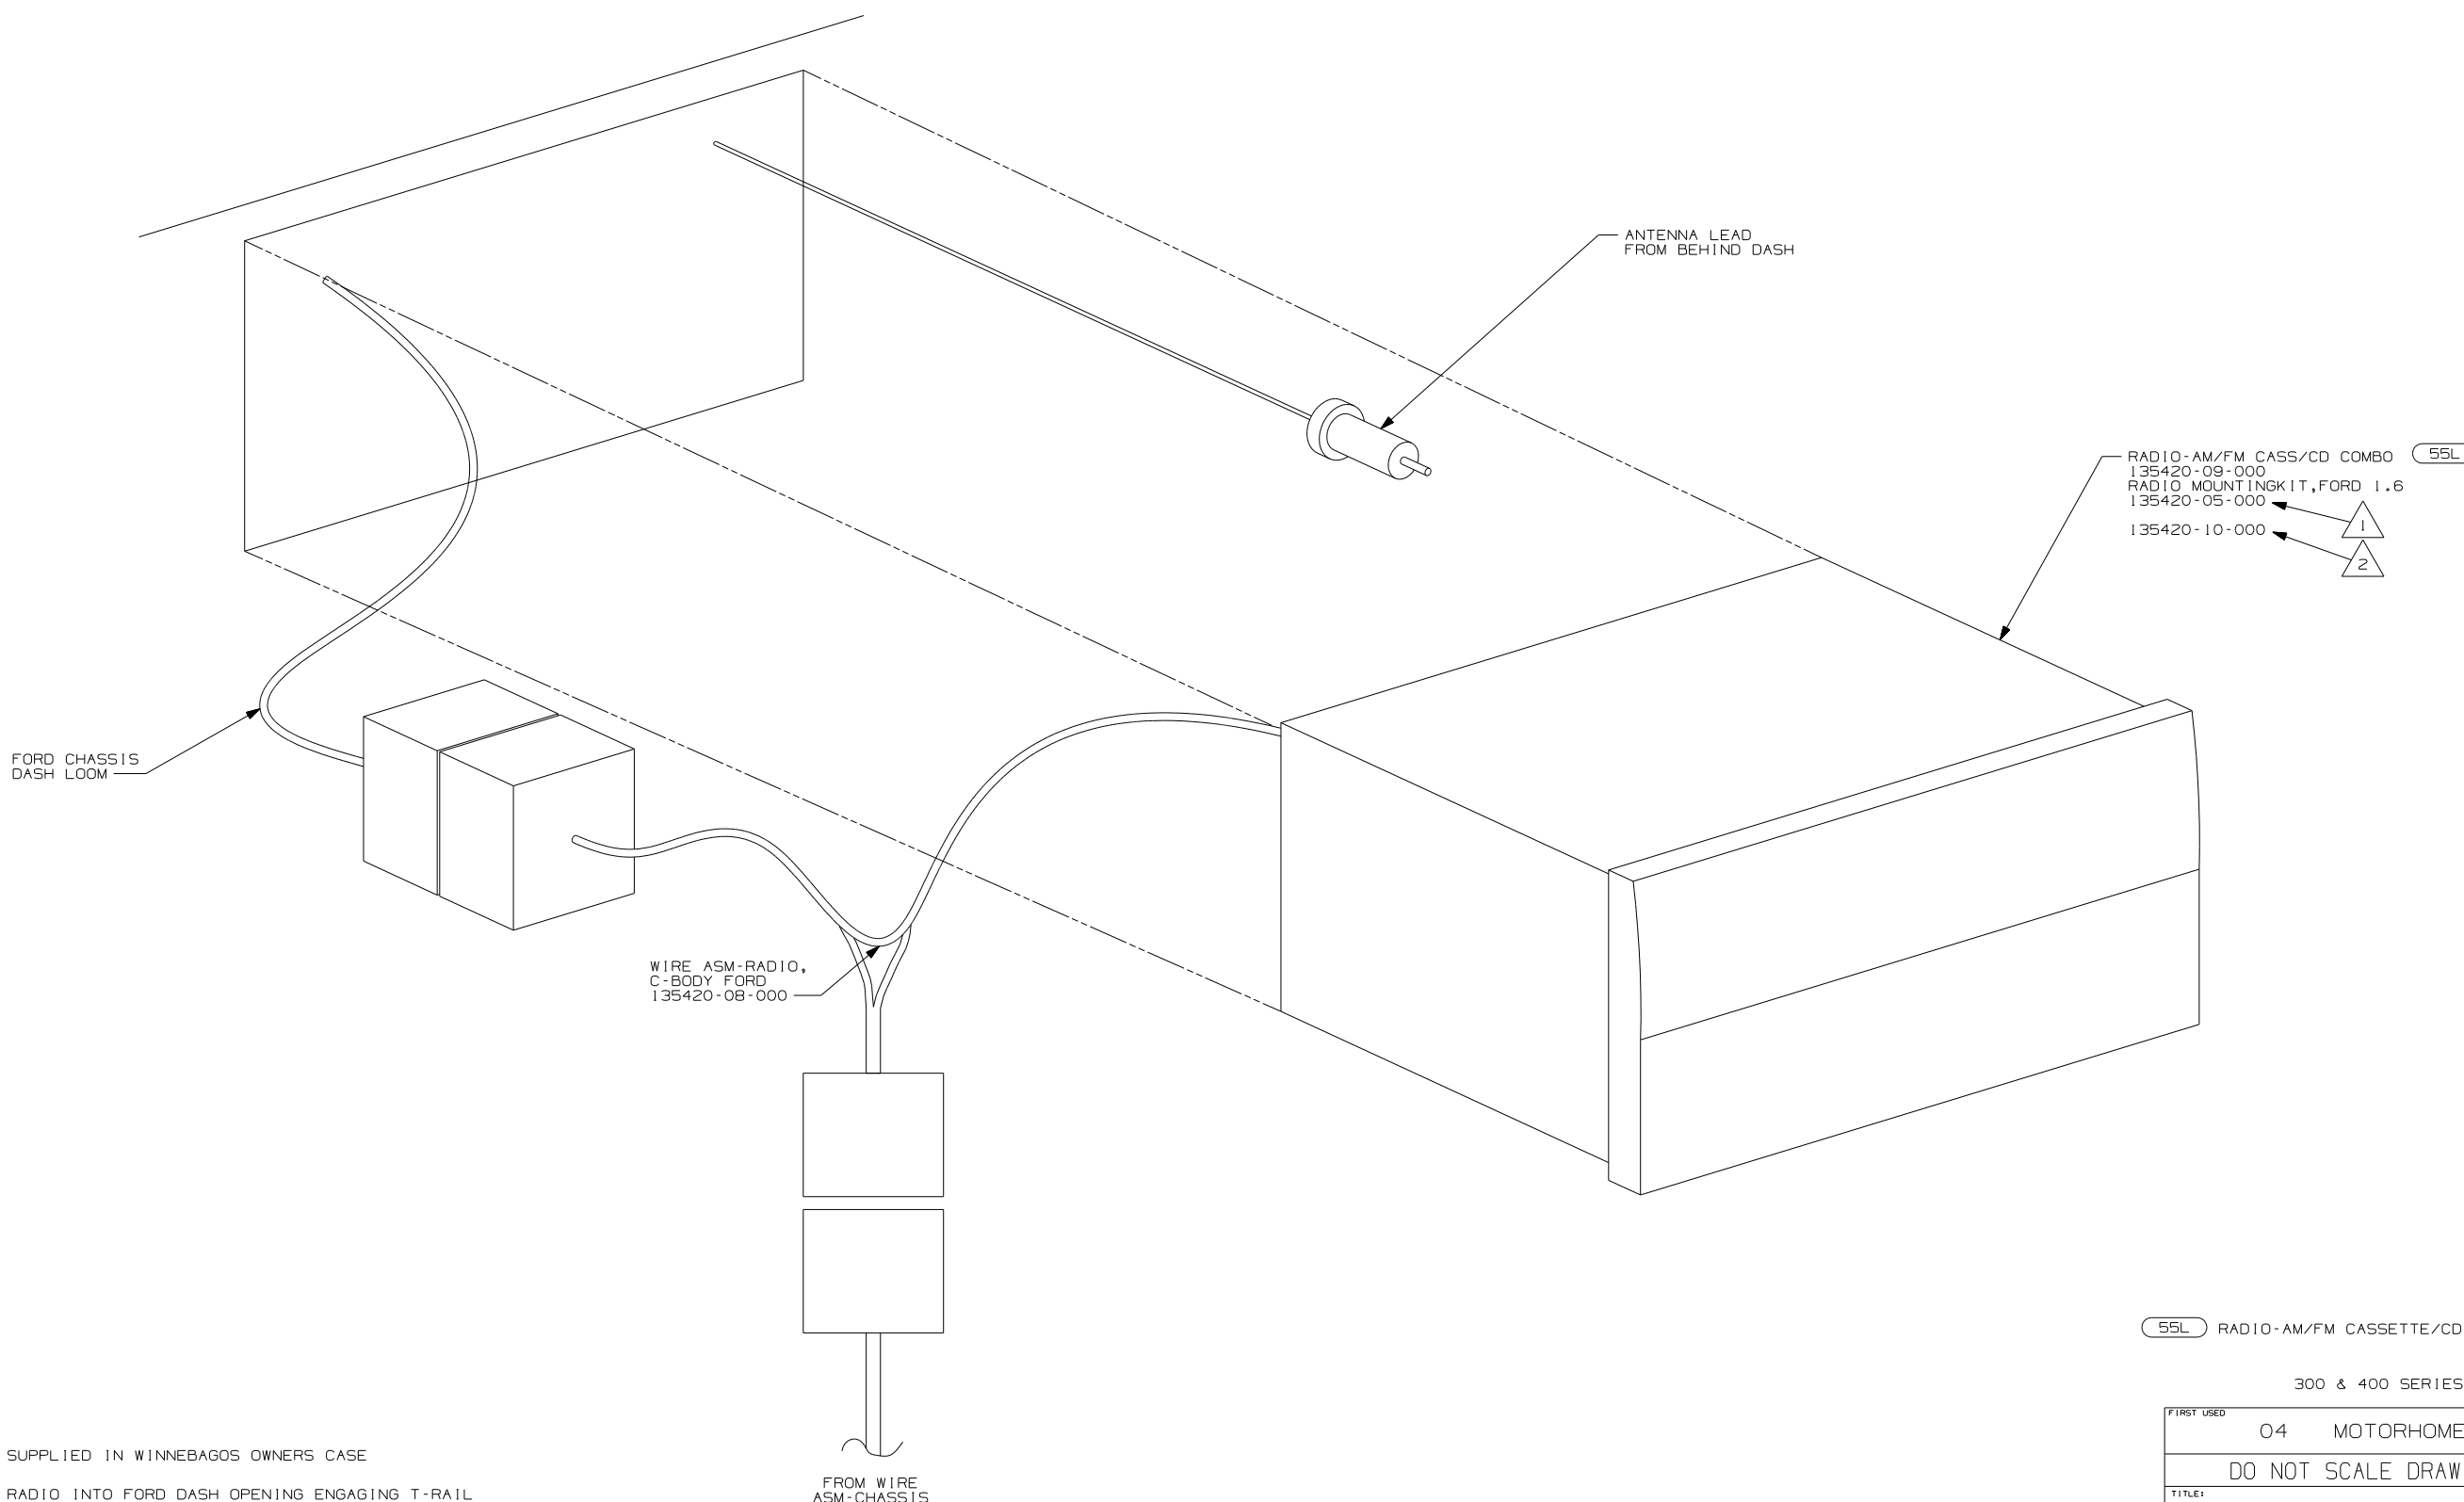

DO NOT SCALE DRAWING

TITLE:	RADIO INSTL
SHEET 1 OF 8	PART NO 145057

- NOTES:
- 3 TO SATELLITE RECEIVER. SEE WIRING INSTL-FRONT END FOR ADDITIONAL INFORMATION.
 - 2 BEND TABS ON ALL 4 SIDES TO SECURE MOUNTING BRACKET TO DASH OPENING.
 - 1 SUPPLIED WITH RADIO