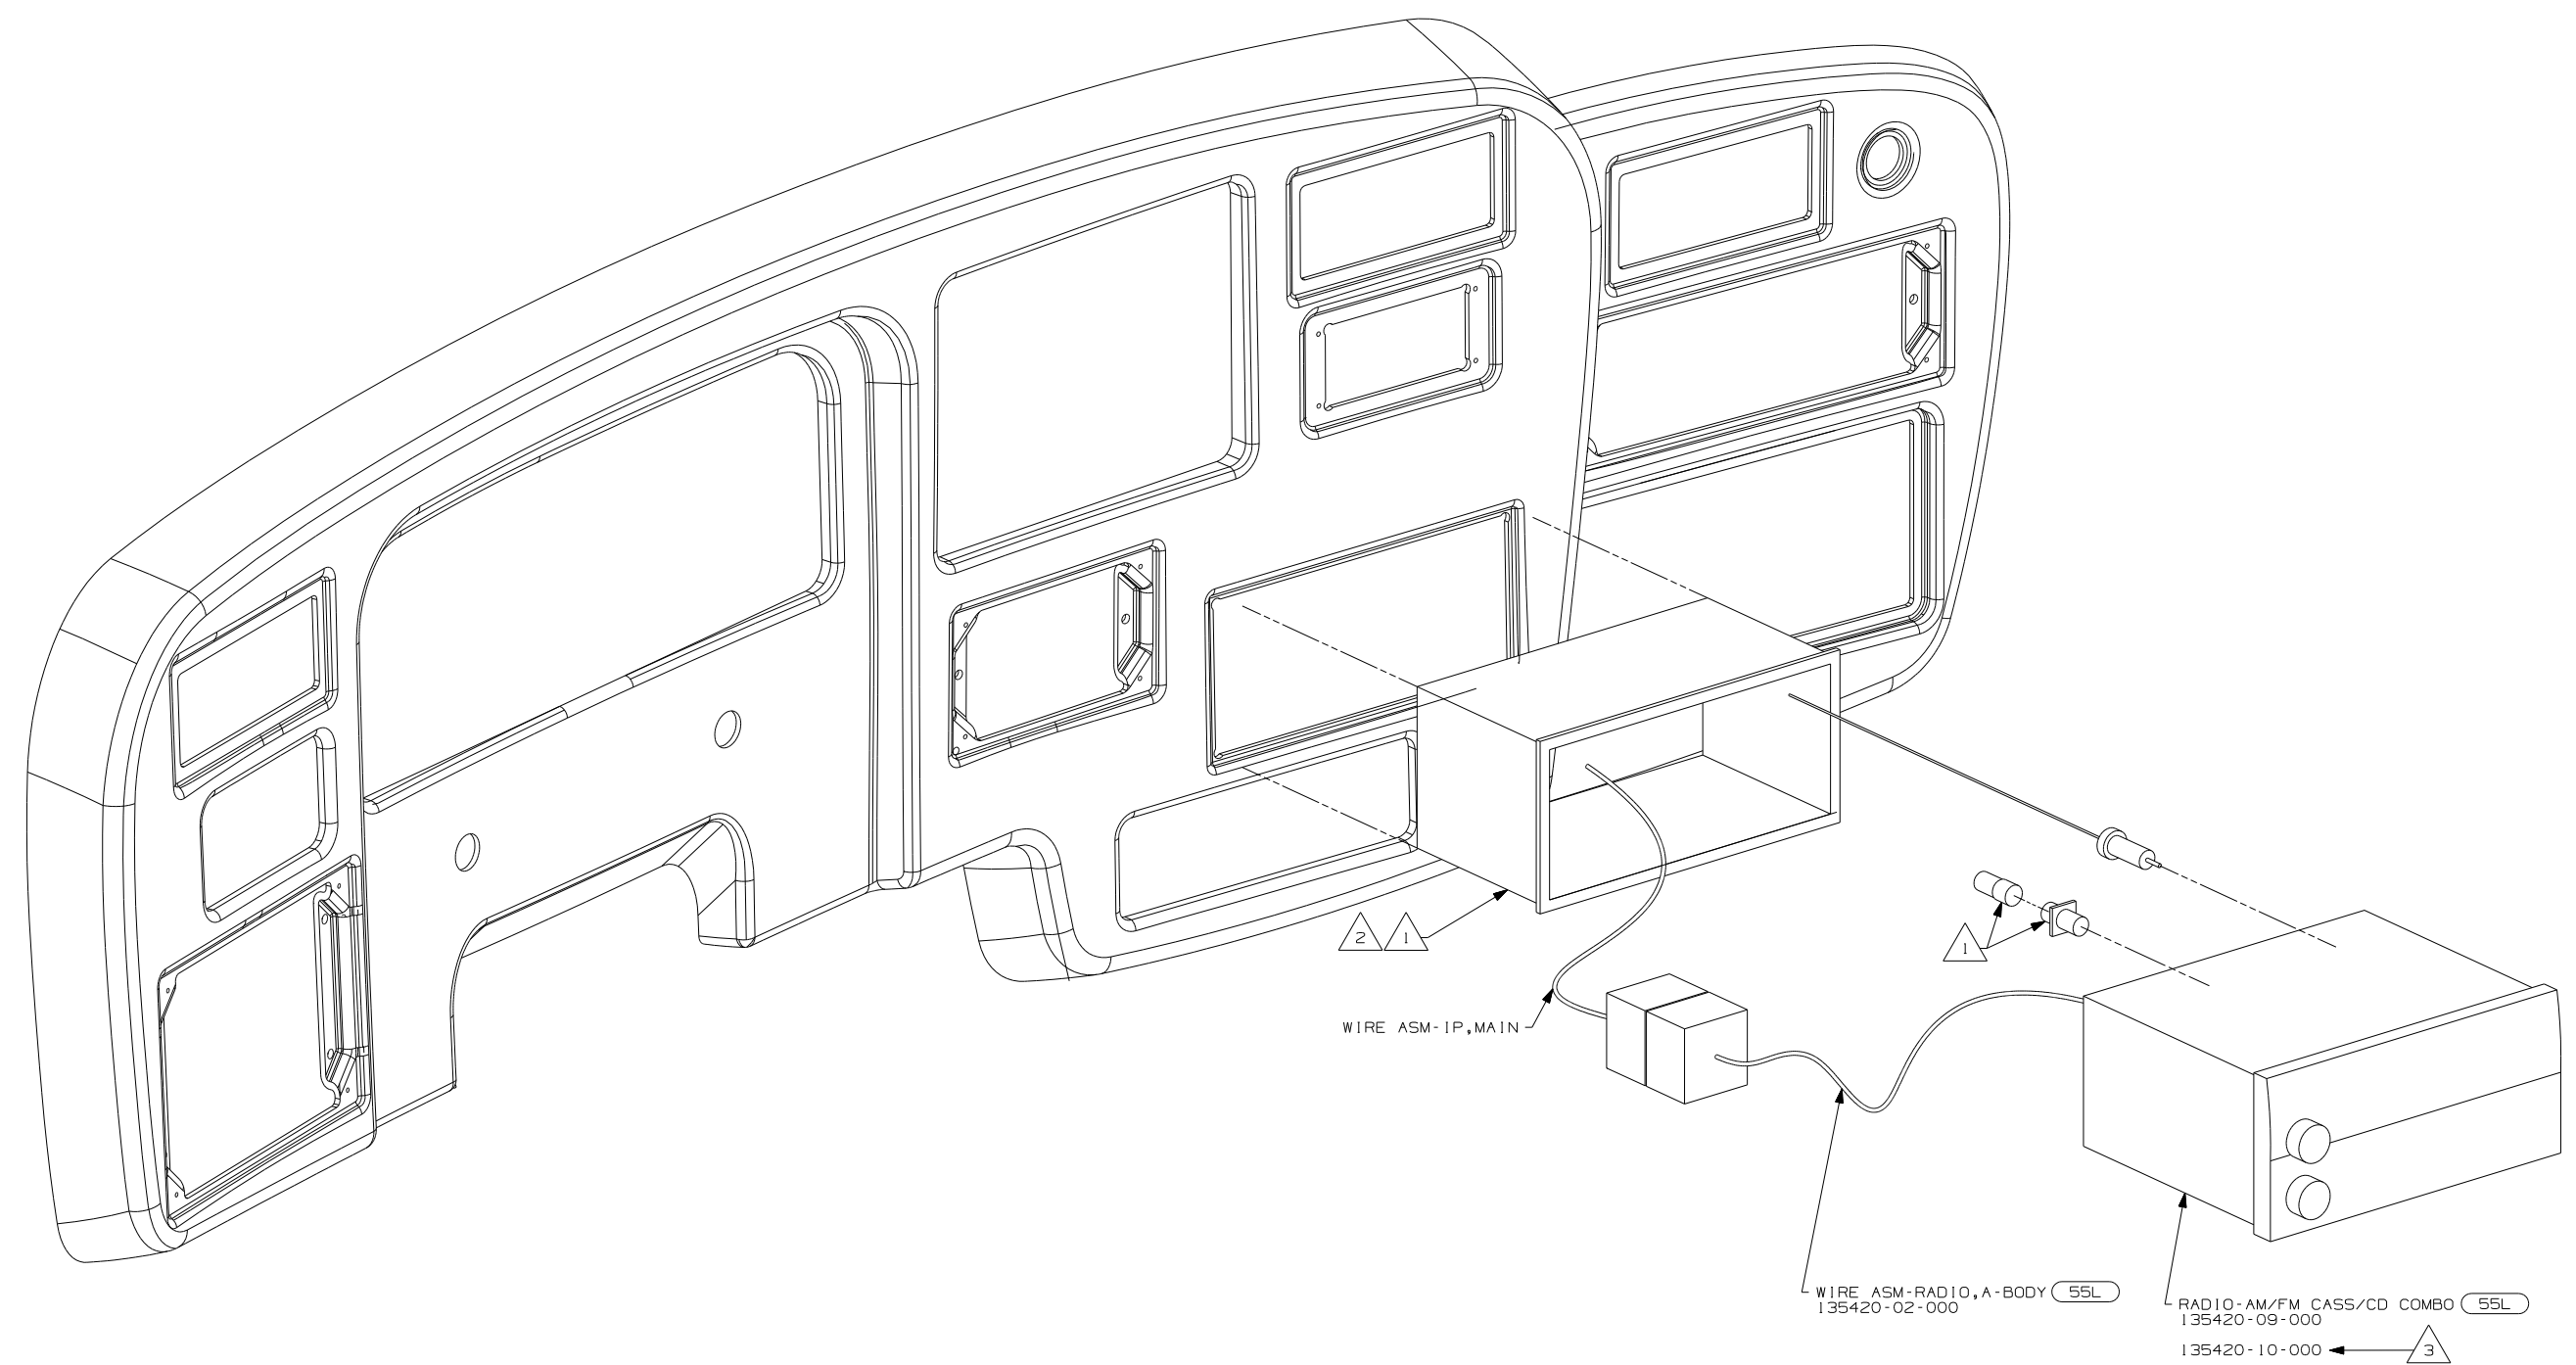

WIRE ASM-IP,MAIN

WIRE ASM-RADIO,A-BODY
135420-02-000

RADIO-AM/FM CASS/CD COMBO
135420-09-000
135420-10-000

1. 52T CD CHANGER-10 DISC
   - 55L RADIO-AM/FM CASSETTE/CD
2. F & G SERIES

1. NOTES:
2. 3 TO BE SUPPLIED IN WINNEBAGOS OWNERS CASE
   - 2 BEND TABS ON ALL 4 SIDES TO SECURE MOUNTING BRACKET TO DASH OPENING.
   - 1 SUPPLIED WITH MOUNTING KIT 135420-07-000.

FIRST USED	04 MOTORHOMES
TITLE	DO NOT SCALE DRAWING
SHEET 4	PART NO 145057