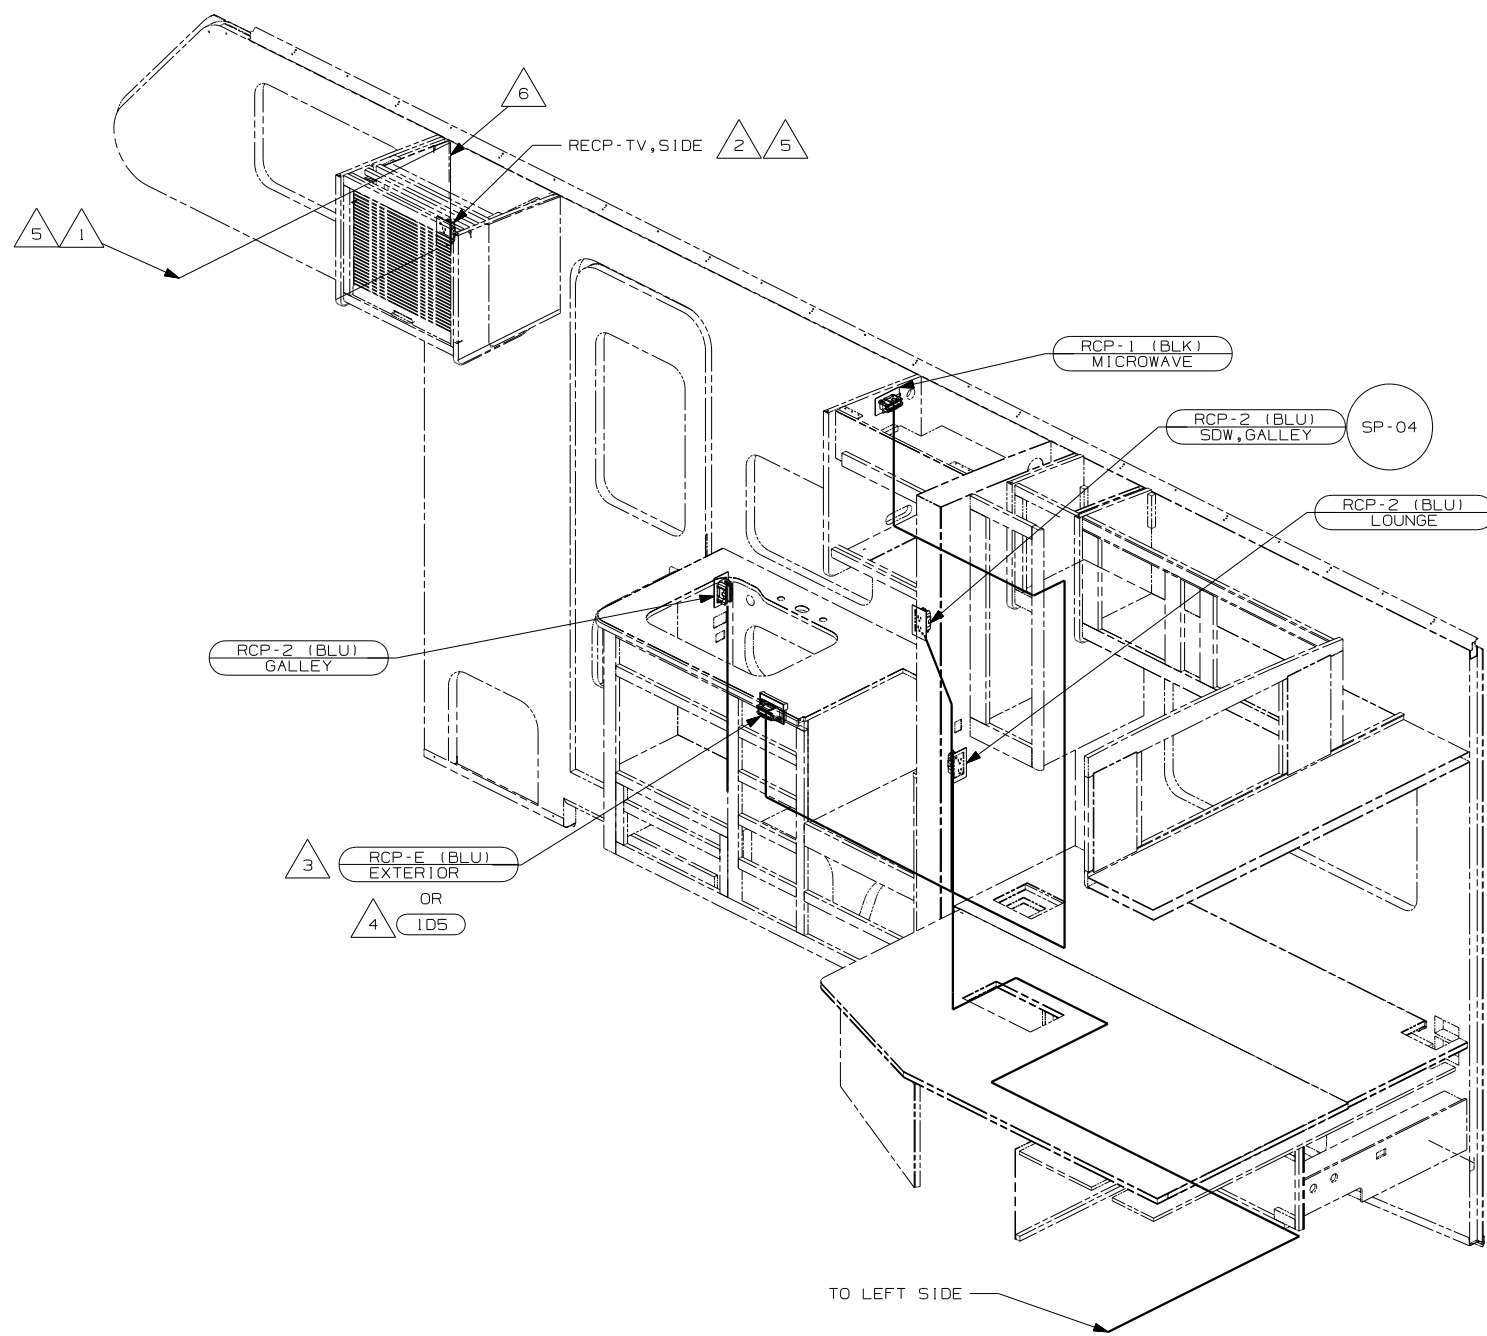

DANGER

Danger of electrical shock, burns or death. Always remove all power sources before attempting any repair, service or diagnostic work. Power can be present from shore power, generator, inverter or battery. All power sources must be disabled and secured before performing any service.

CAUTION

If you lack the skills, tools or equipment to perform diagnostic or repair work leave such work to an authorized Winnebago Industries dealer or other qualified shop.

- △ 6 COVER DROP WITH CONVOLUTE
- △ 5 NOT USED WITH (42J) OR (1JR).
- △ 4 SEE ENTERTAINMENT CENTER COMPL FOR ADDITIONAL INFORMATION.
- △ 3 NOT USED WITH (1D5).
- △ 2 SEE WIRING INSTL-SIDE TV FOR ADDITIONAL INFORMATION.
- △ 1 WIRE ROUTED IN ROOF.

NOTES:

- (42J) TV-24" COLOR, STEREO W/REMOTE
- (1JR) TV-13" W/DVD-12V
- (1D5) ENTERTAINMENT CENTR/EXT W/CD
- (265) CODES/STANDARDS-CSA/CMVSS
- (1B1) CODES/STANDARDS USA

(1B1) (265) (12D) (49X)

FIRST USED	05 324V
DO NOT SCALE DRAWING	
TITLE:	WIRING INSTL-BODY, 110V
SHEET 2	PART NO 150673