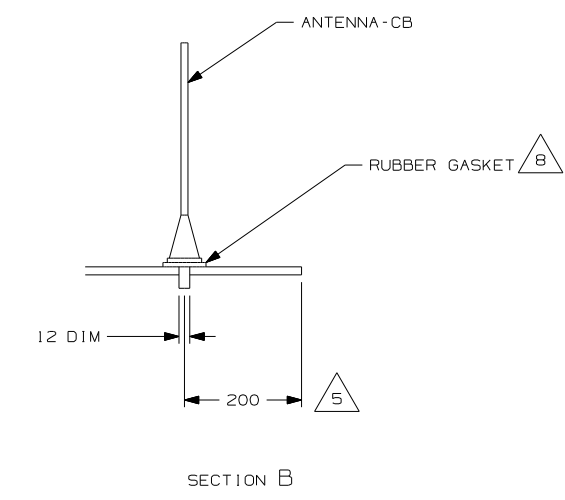

70C RADIO - SATELLITE

FIRST USED	
P, Q & S-SERIES, 40J CB PREP	
DO NOT SCALE DRAWING	
TITLE:	
ANTENNA INSTL-RADIO AND CB	
SHEET 3	PART NO 145114