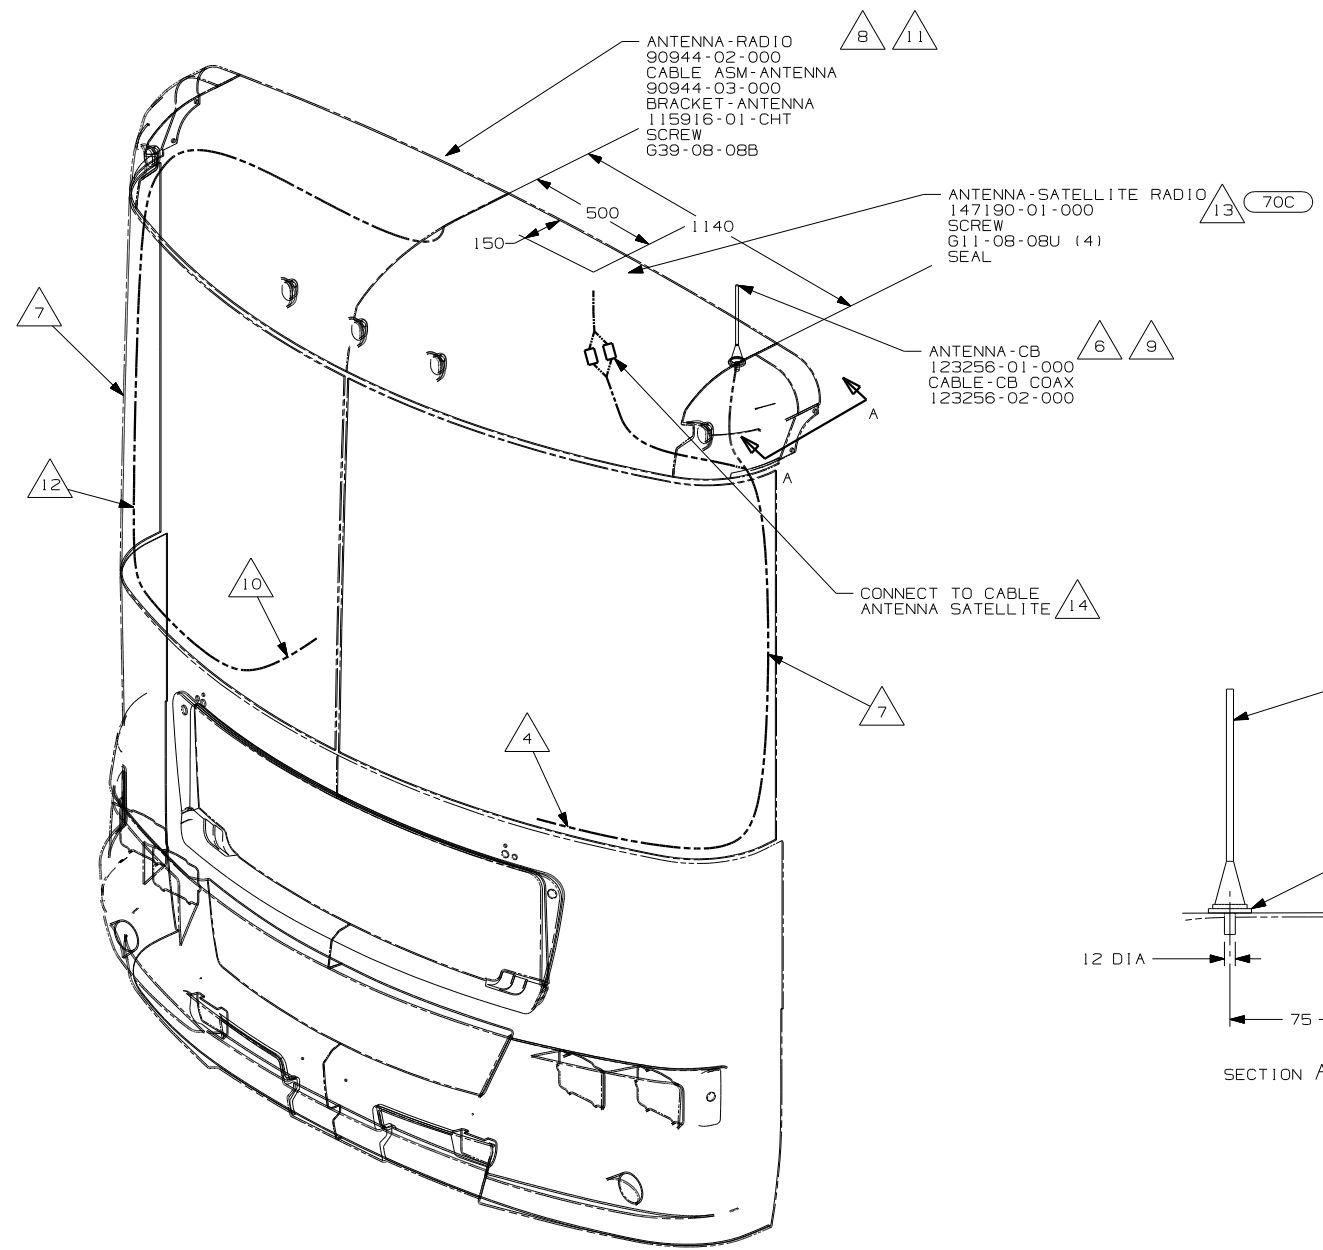

70C RADIO - SATELLITE

FIRST USED	
D,L,F&G-SERIES,40J CB PREP	
DO NOT SCALE DRAWING	
TITLE:	
ANTENNA INSTL-RADIO AND CB	
SHEET 2	PART NO 145114