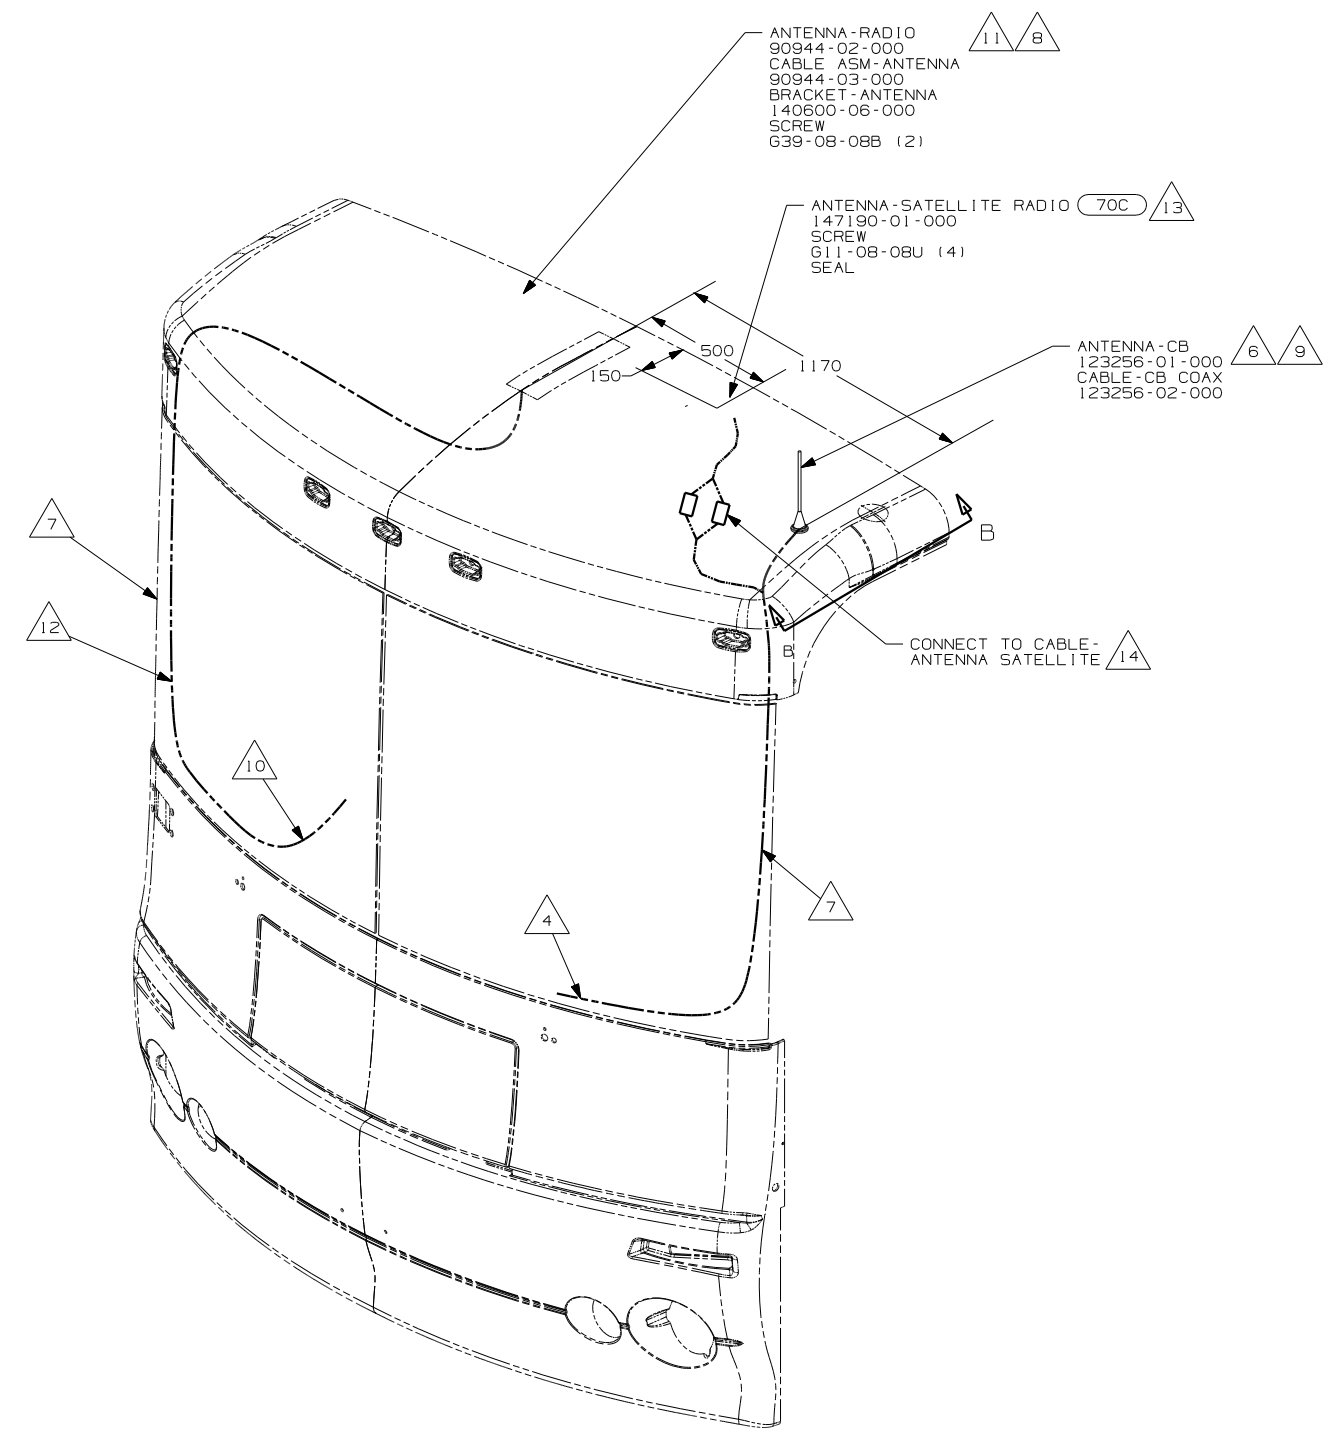

70C RADIO - SATELLITE

FIRST USED	
P, Q & S-SERIES, 40J CB PREP	
DO NOT SCALE DRAWING	
TITLE:	
ANTENNA INSTL-RADIO AND CB	
SHEET 3	PART NO 145114