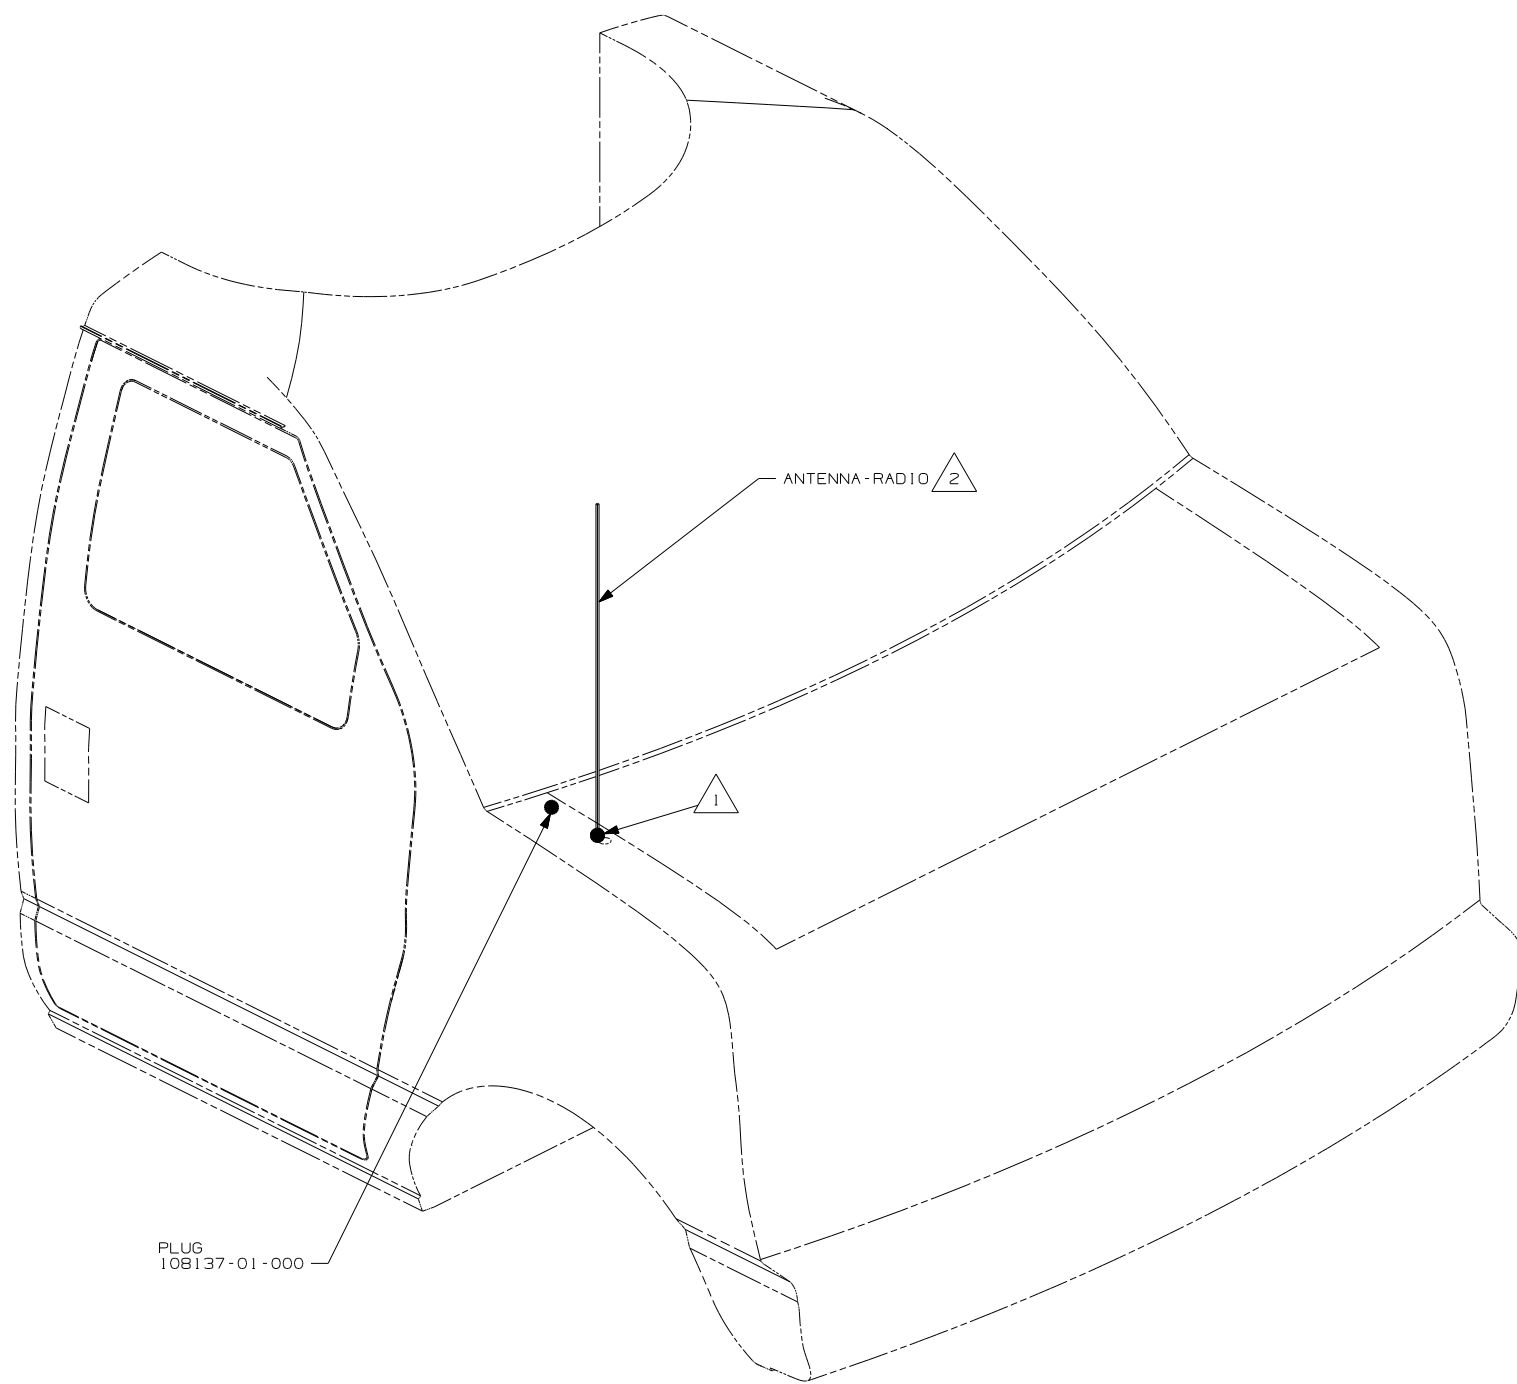

RELEASE	REV DATE	DWG NO
A		145114
REV ZONE	REVISION RECORD	DATE
		DFTR-ORIG

- 14 SEE WIRING INSTL-FRONT END FOR ADDITIONAL INFORMATION.
- 13 MOUNT ANTENNA SUCH THAT BASE IS SQUARE W/ REAR OF ROOF CAP & HOLE IS DIRECTLY OVER HOLE IN FIBERGLASS. SEAL HOLE IN ROOF CAP, BASE AT SCREWS.
- 12 TAPE CABLE EXTENSION TO CABLE ANTENNA AT CONNECTION, USE TAPE 8363-01-000.
- 11 USE HOLE IN BRACKET AS GUIDE TO DRILL 13 DIAMETER HOLE IN FIBERGLASS.
- 10 TO RADIO.
- 9 ATTACH ANTENNA-CB GROUND WIRE TO CAB FRAME, USE SCREW G39-08-08B.
- 8 SEAL AROUND ANTENNA BASE.
- 7 ROUTE CABLE ALONG A-POST, UNDER TRIM COVER.
- 6 40J CB PREP
- 5 MEASURED FROM REAR EDGE OF FIBERGLASS CAP.
- 4 SEE WIRING INSTL-FRONT END FOR LOCATION OF COAX END AND LABEL.
- 3 DO NOT RELOCATE ANTENNA ON SHELLS.
- 2 SUPPLIED WITH CHASSIS.
- 1 SEE FRAME ASM-CHASSIS FOR HOLE LOCATION AND SIZE.