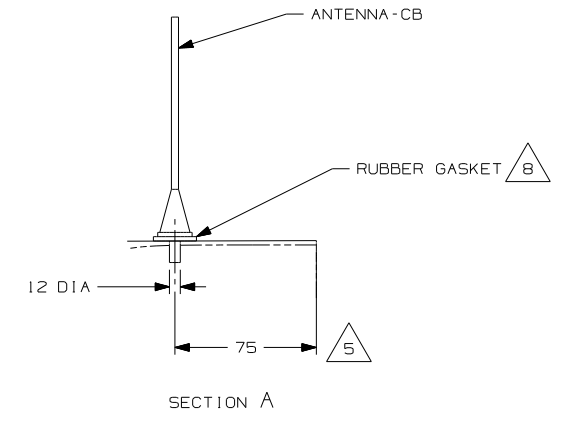

70C RADIO - SATELLITE

FIRST USED	
D,L,F&G-SERIES,40J CB PREP	
DO NOT SCALE DRAWING	
TITLE:	
ANTENNA INSTL-RADIO AND CB	
SHEET 2	PART NO 145114