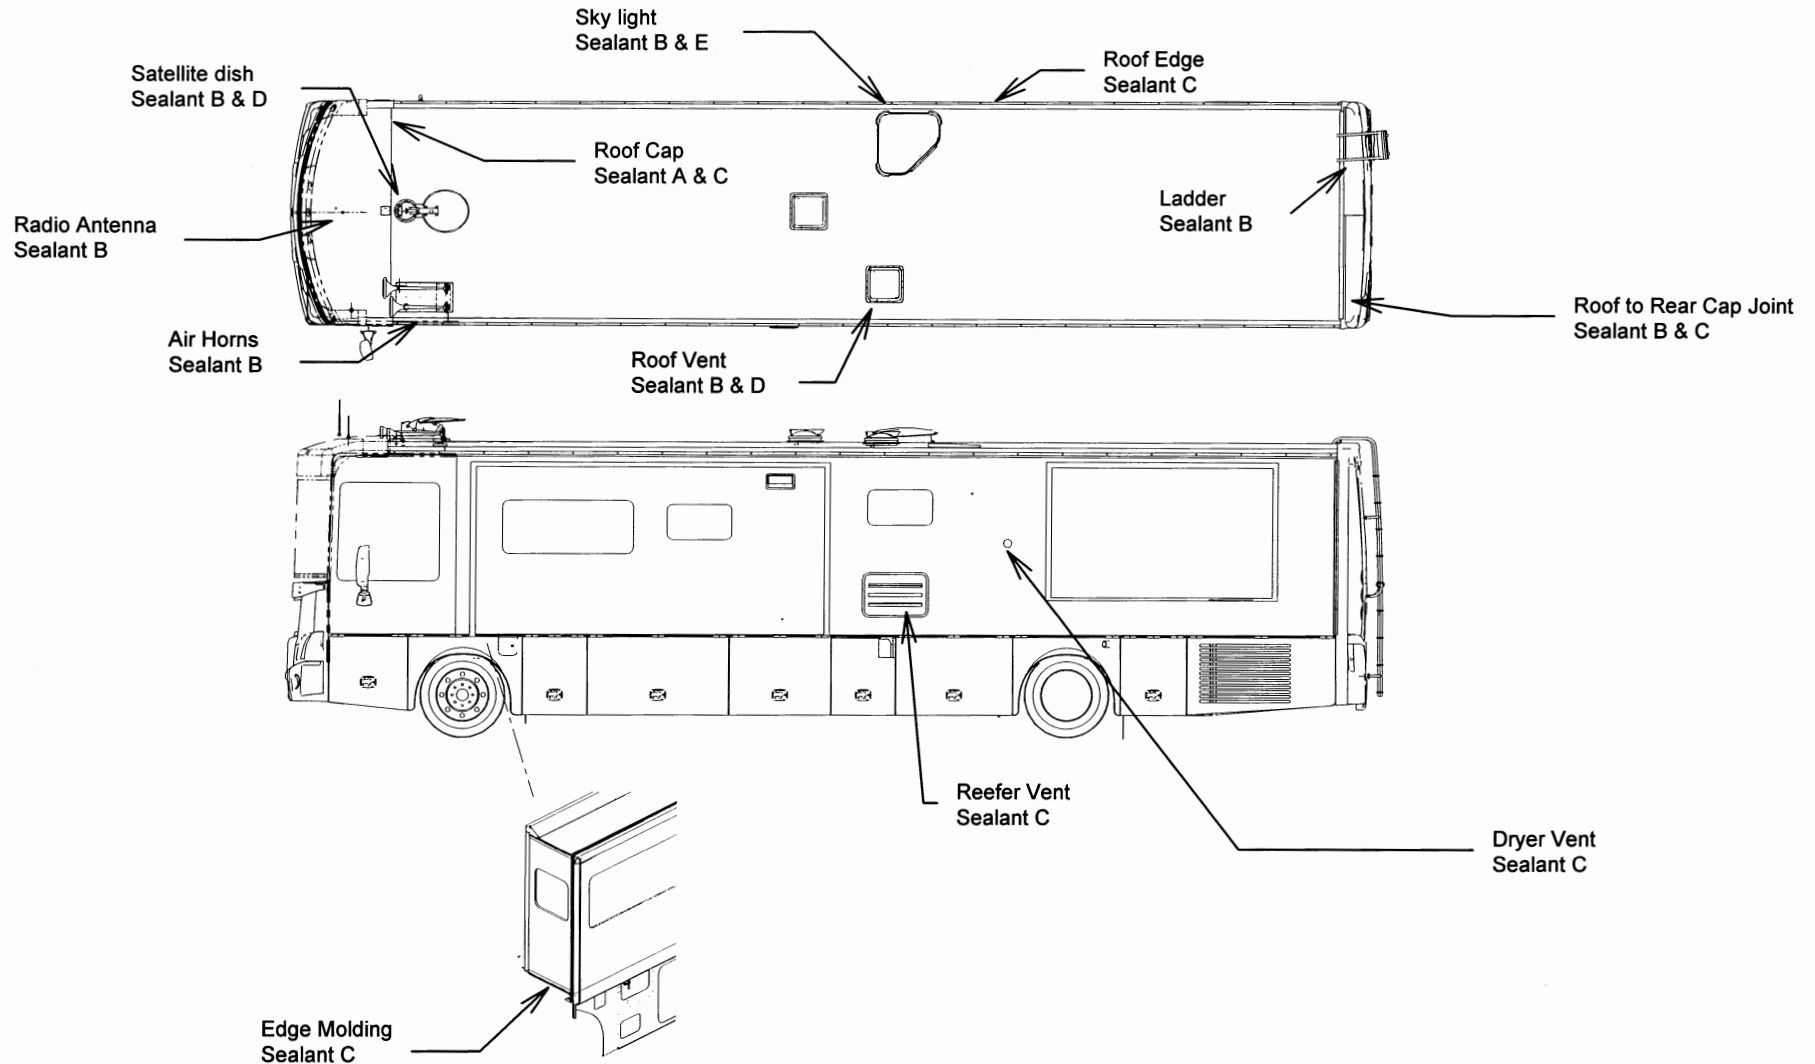

2004 ITASCA HORIZON/WINNEBAGO VECTRA SEALANT CALLOUT SHEET

Sealants may be purchased from your Winnebago or Itasca Dealer

This is only a graphic representation for sealants and does not represent actual component position. If the edge molding falls in a painted area the sealant changes to **094401-04-000**.

Sealant	Winnebago Part #
A	072889-10-000
B	131264-03-01A
C	094401-04-000
D	131264-01-02A
E	131264-04-01A

Revision A