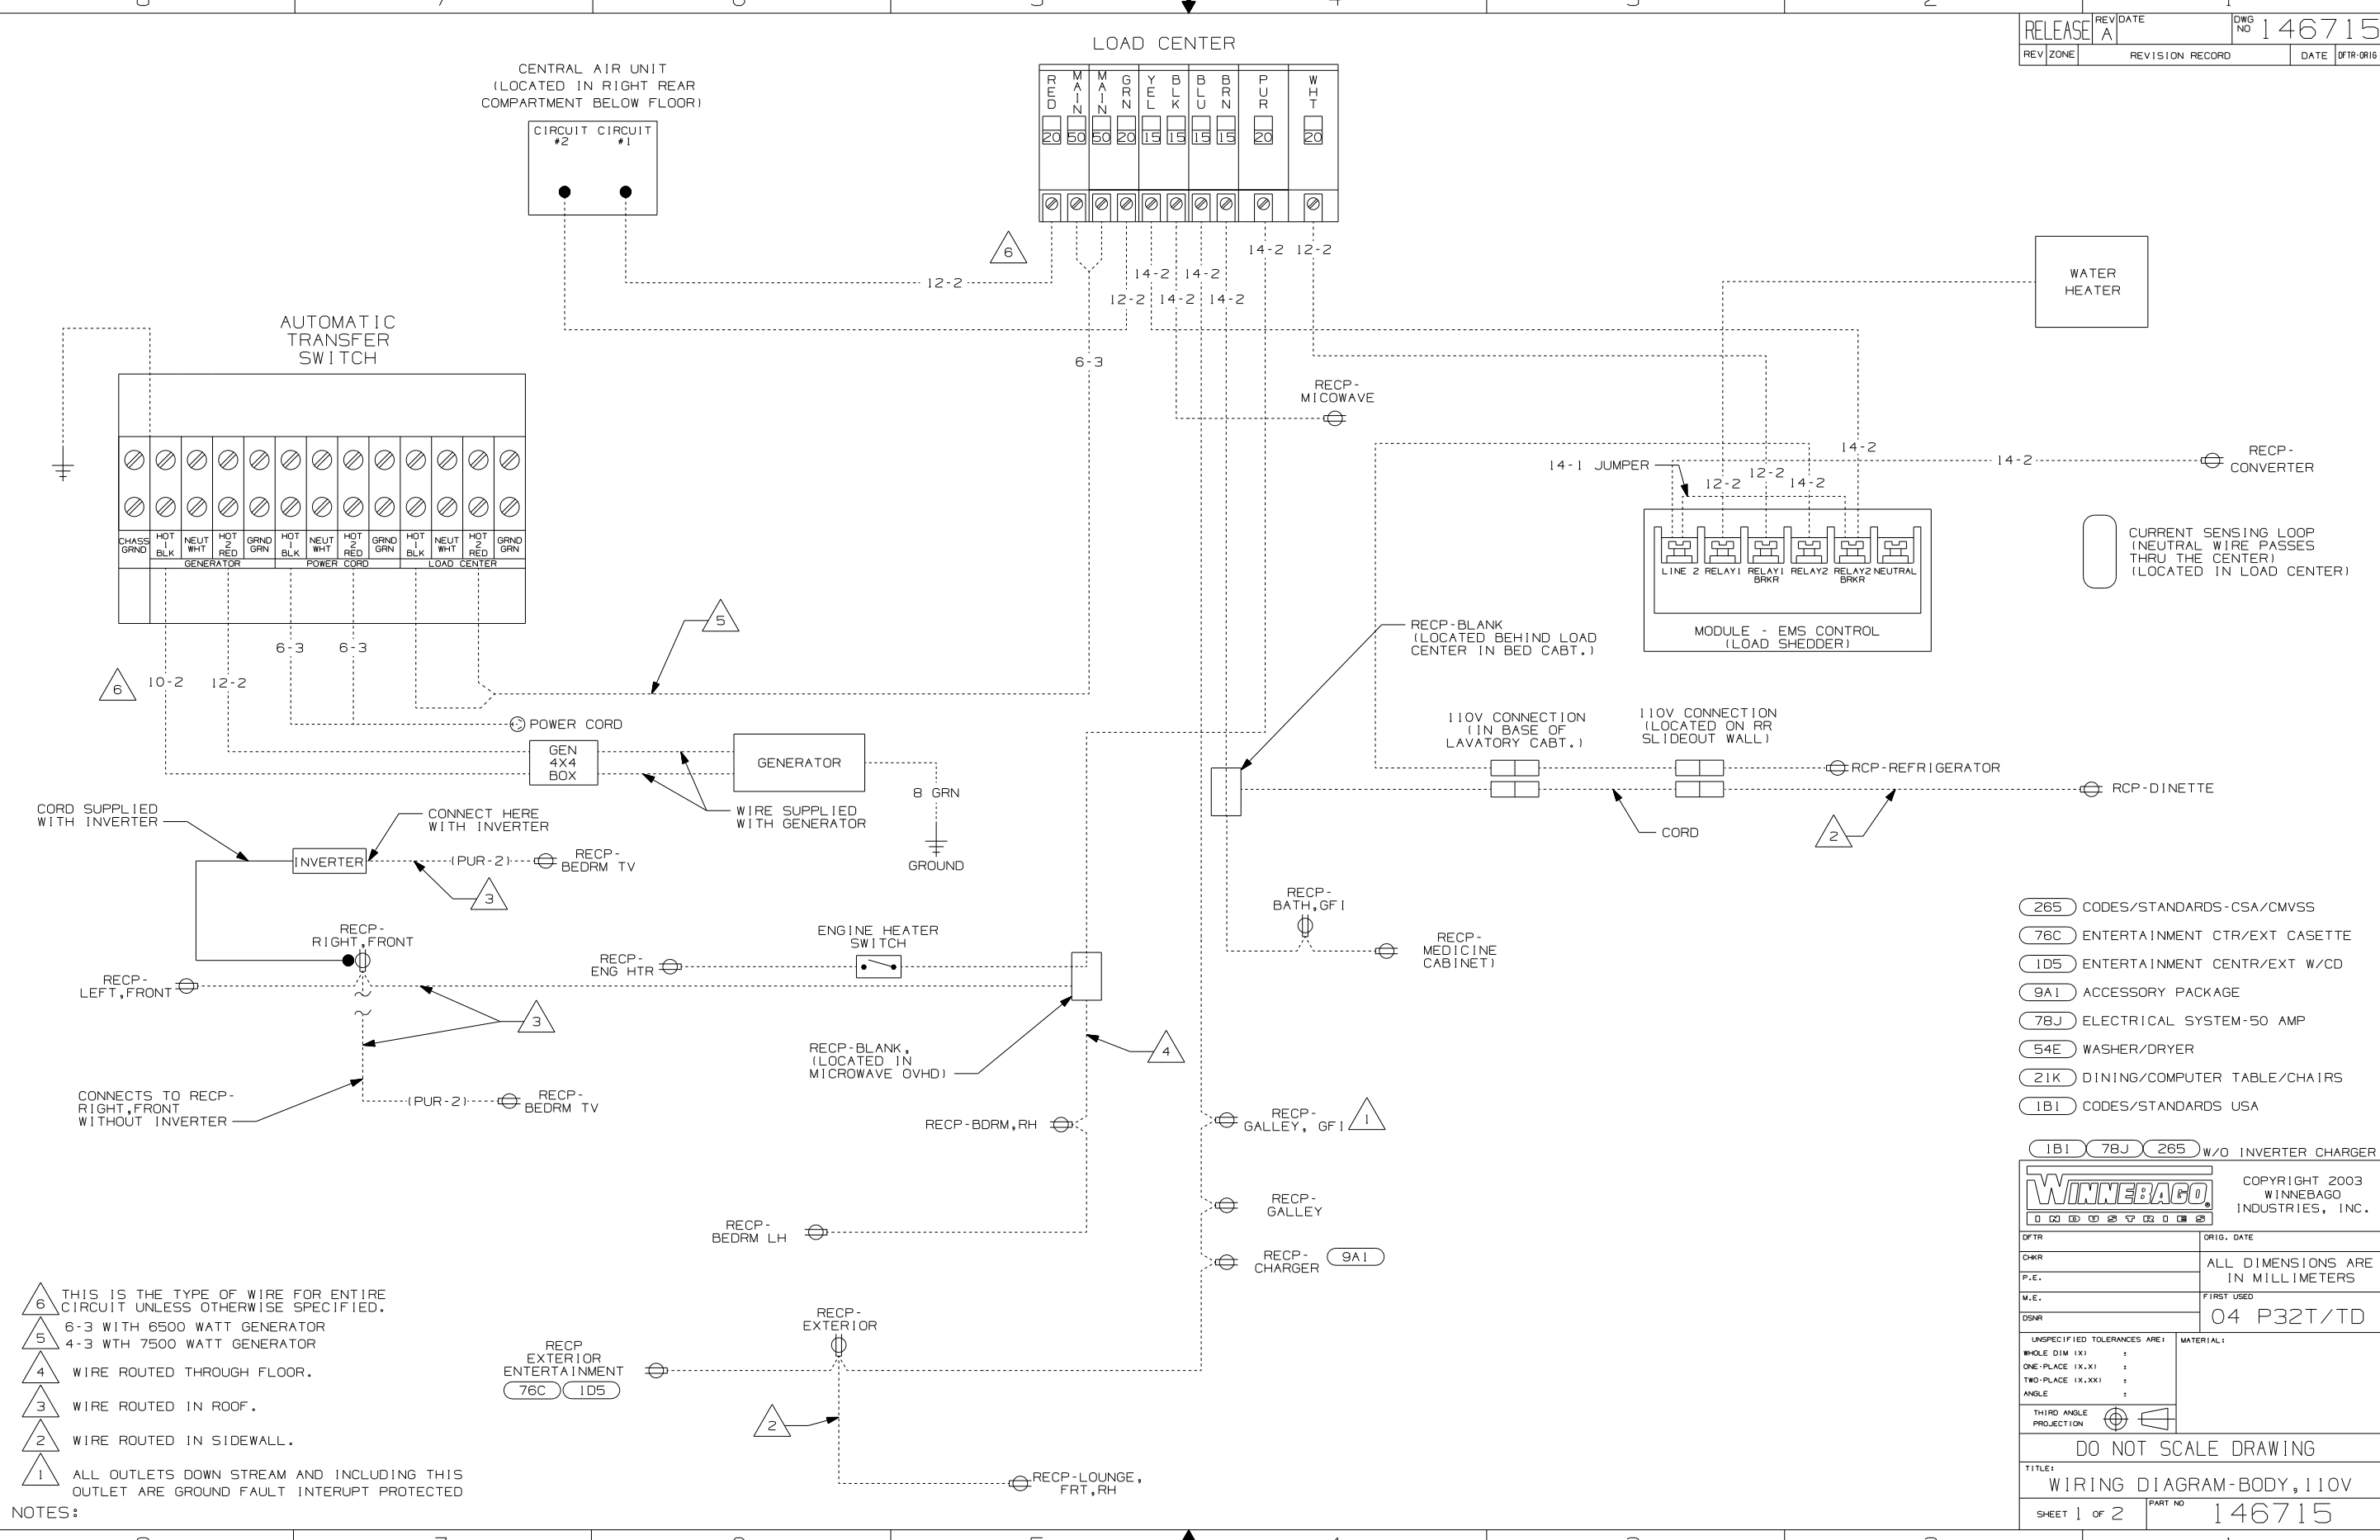

- (265) CODES/STANDARDS-CSA/CMVSS
- (76C) ENTERTAINMENT CTR/EXT CASSETTE
- (1D5) ENTERTAINMENT CENTR/EXT W/CD
- (9A1) ACCESSORY PACKAGE
- (78J) ELECTRICAL SYSTEM-50 AMP
- (54E) WASHER/DRYER
- (21K) DINING/COMPUTER TABLE/CHAIRS
- (1B1) CODES/STANDARDS USA

(1B1) (78J) (265) W/O INVERTER CHARGER

WINNEBAGO		COPYRIGHT 2003 WINNEBAGO INDUSTRIES, INC.	
DFT	ORIG. DATE		
CHKR	ALL DIMENSIONS ARE IN MILLIMETERS		
P.E.	FIRST USED		
M.E.	04 P32T/TD		
DSNR			
UNSPECIFIED TOLERANCES ARE:		MATERIAL:	
WHOLE DIM (X)	:		
ONE-PLACE (X.X)	:		
TWO-PLACE (X.XX)	:		
ANGLE	:		
THIRD ANGLE PROJECTION			
DO NOT SCALE DRAWING			
TITLE: WIRING DIAGRAM-BODY, 110V			
SHEET 1 OF 2	PART NO	146715	
REF: 43662-B 1 09/10/03			

1. NOTES:
- (6) THIS IS THE TYPE OF WIRE FOR ENTIRE CIRCUIT UNLESS OTHERWISE SPECIFIED.
  - (5) 6-3 WITH 6500 WATT GENERATOR
  - (4) 4-3 WITH 7500 WATT GENERATOR
  - (4) WIRE ROUTED THROUGH FLOOR.
  - (3) WIRE ROUTED IN ROOF.
  - (2) WIRE ROUTED IN SIDEWALL.
  - (1) ALL OUTLETS DOWN STREAM AND INCLUDING THIS OUTLET ARE GROUND FAULT INTERRUPT PROTECTED