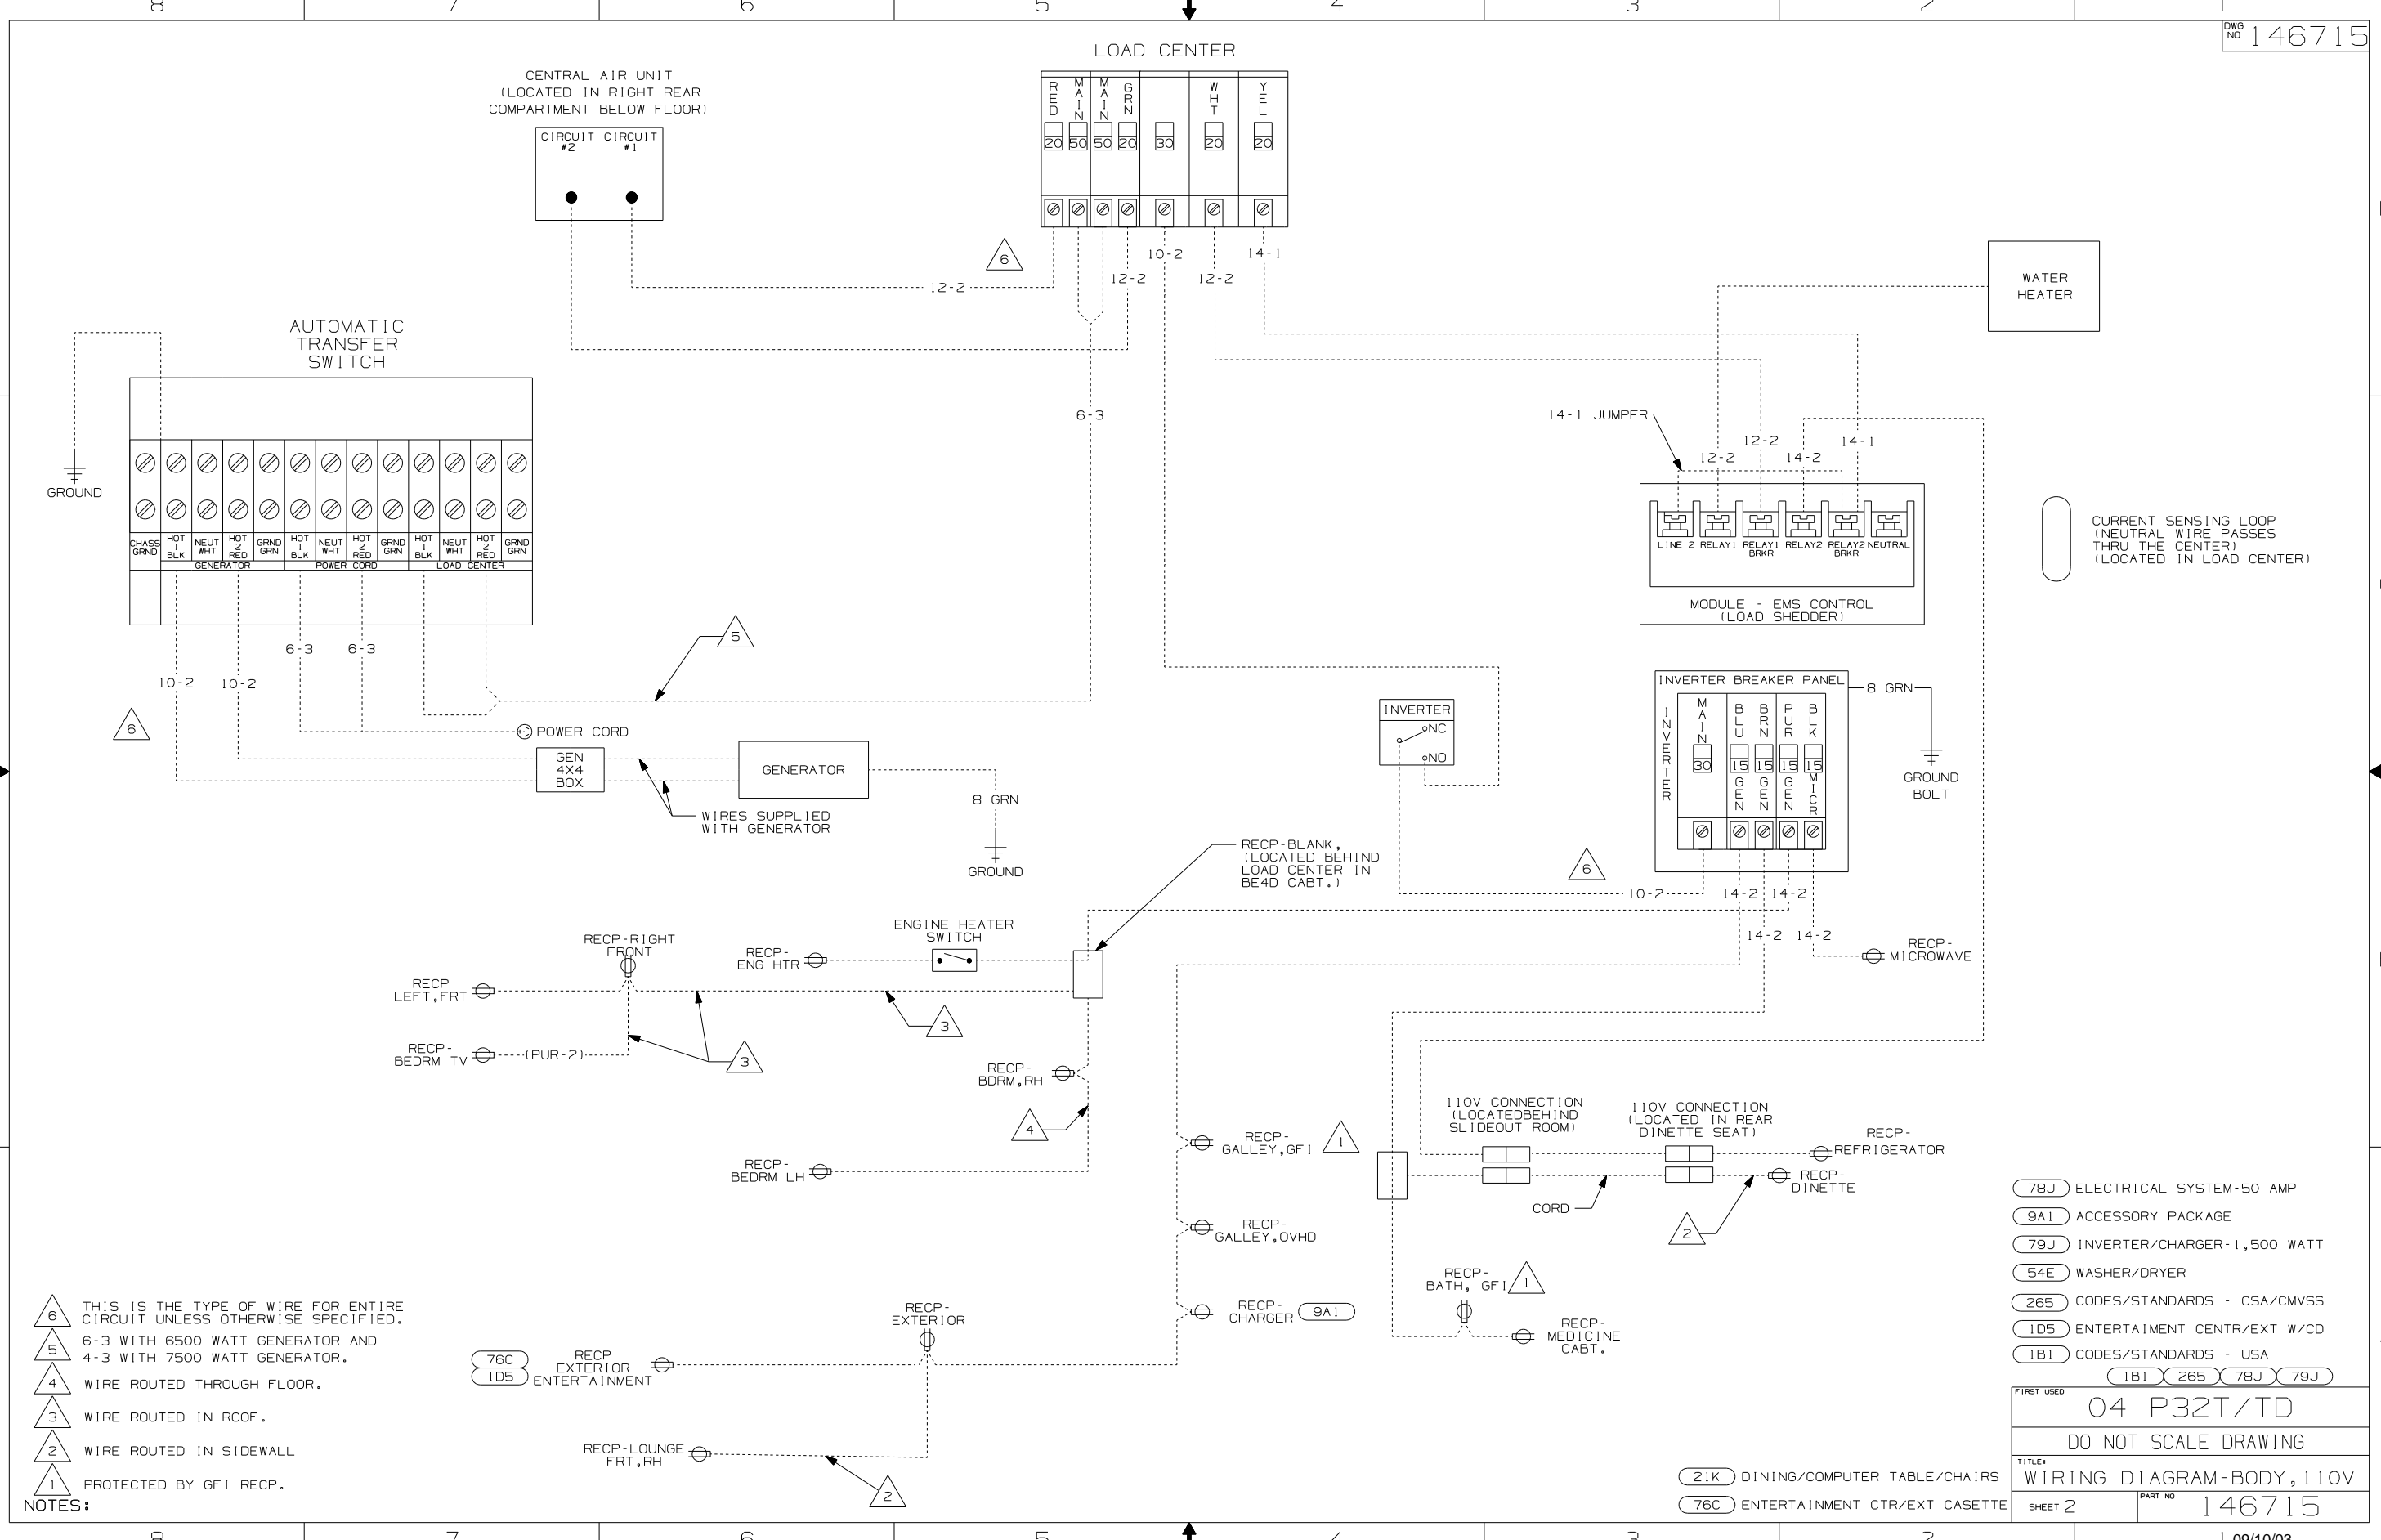

DANGER

Danger of electrical shock, burns or death. Always remove all power sources before attempting any repair, service or diagnostic work. Power can be present from shore power, generator, inverter or battery. All power sources must be disabled and secured before performing any service.

- NOTES:
- (6) THIS IS THE TYPE OF WIRE FOR ENTIRE CIRCUIT UNLESS OTHERWISE SPECIFIED.
 - (5) 6-3 WITH 6500 WATT GENERATOR
 - (4) 4-3 WITH 7500 WATT GENERATOR
 - (4) WIRE ROUTED THROUGH FLOOR.
 - (3) WIRE ROUTED IN ROOF.
 - (2) WIRE ROUTED IN SIDEWALL.
 - (1) ALL OUTLETS DOWN STREAM AND INCLUDING THIS OUTLET ARE GROUND FAULT INTERRUPT PROTECTED