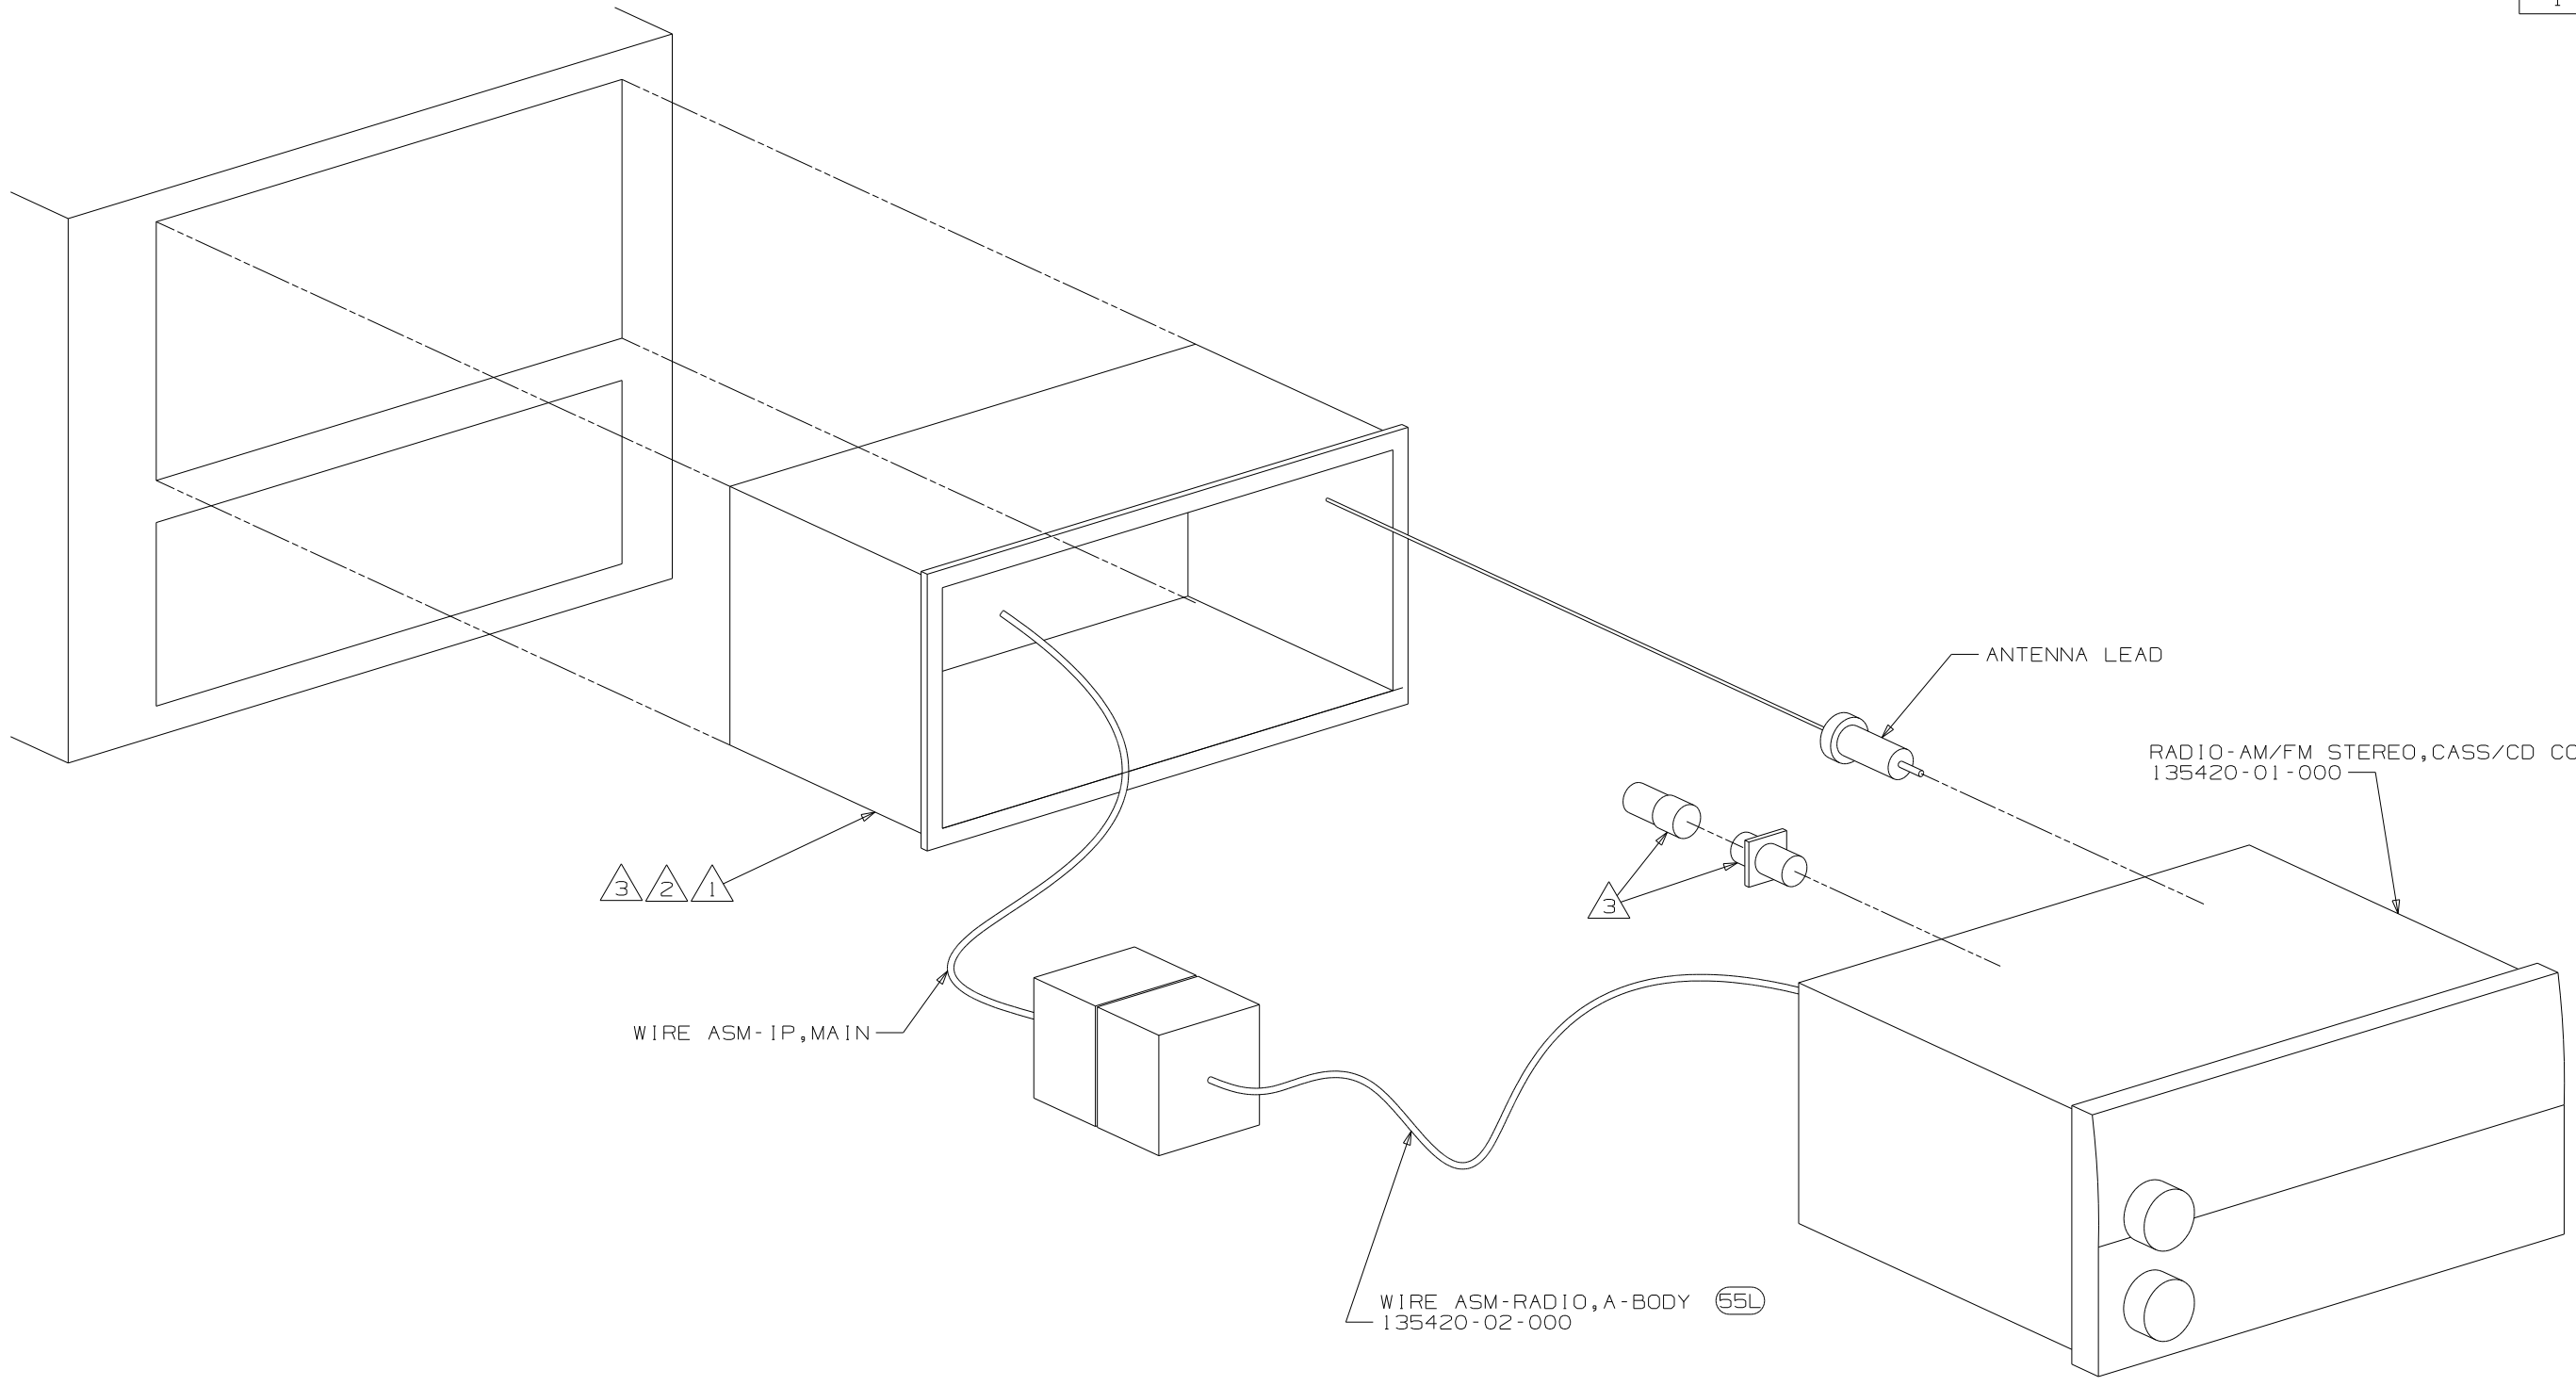

THIRD ANGLE PROJECTION

DO NOT SCALE DRAWING

TITLE: RADIO INSTL

SHEET 1 OF 7 PART NO 141321

REF: 137566 1 02/28/03

- 3. SUPPLIED WITH MOUNTING KIT 135420-07-000 (55L) ONLY.
- 2. BEND TABS ON ALL 4 SIDES TO SECURE MOUNTING BRACKET TO DASH OPENING.
- 1. SUPPLIED WITH RADIO (24N) ONLY.