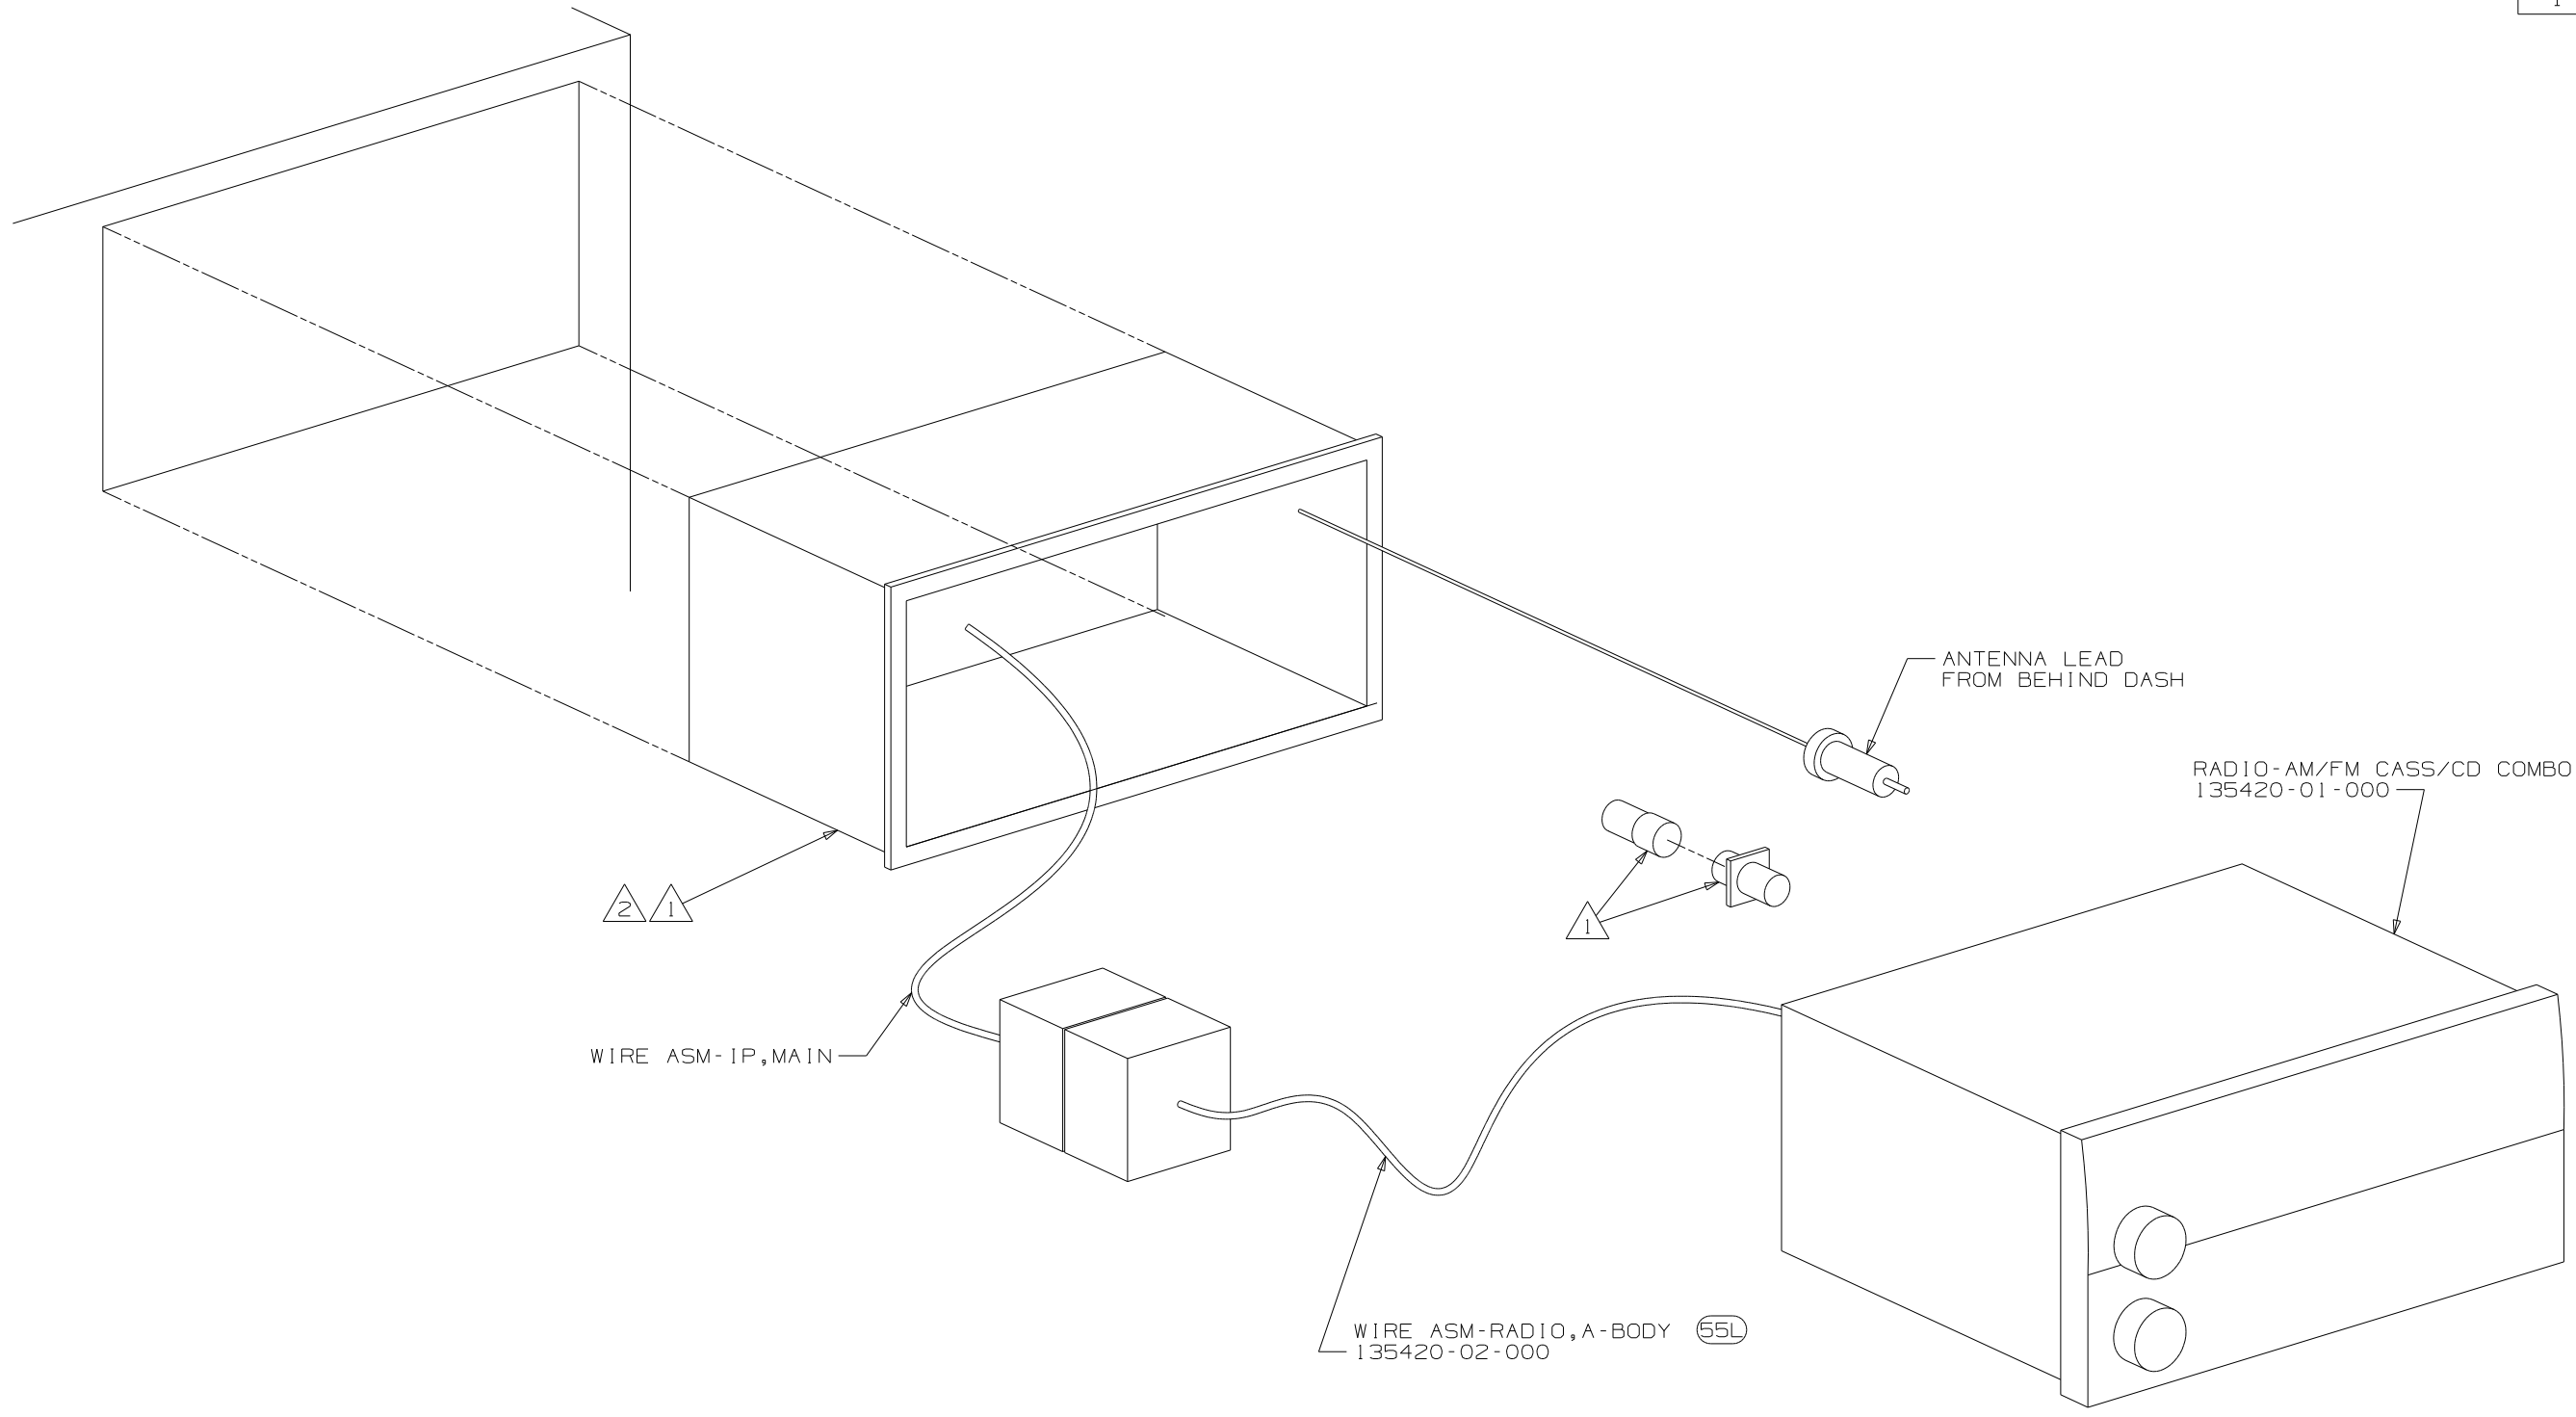

ANTENNA LEAD FROM BEHIND DASH

RADIO-AM/FM CASS/CD COMBO (55L)
135420-01-000

WIRE ASM-IP, MAIN

WIRE ASM-RADIO, A-BODY (55L)
135420-02-000

1. NOTES:
2. BEND TABS ON ALL 4 SIDES TO SECURE MOUNTING BRACKET TO DASH OPENING.
  1. SUPPLIED WITH MOUNTING KIT 135420-07-000.

(55L) RADIO-AM/FM CASSETTE/CD

P SERIES

FIRST USED	03 MOTORHOMES
DO NOT SCALE DRAWING	
TITLE	RADIO INSTL
SHEET 5	PART NO 141321