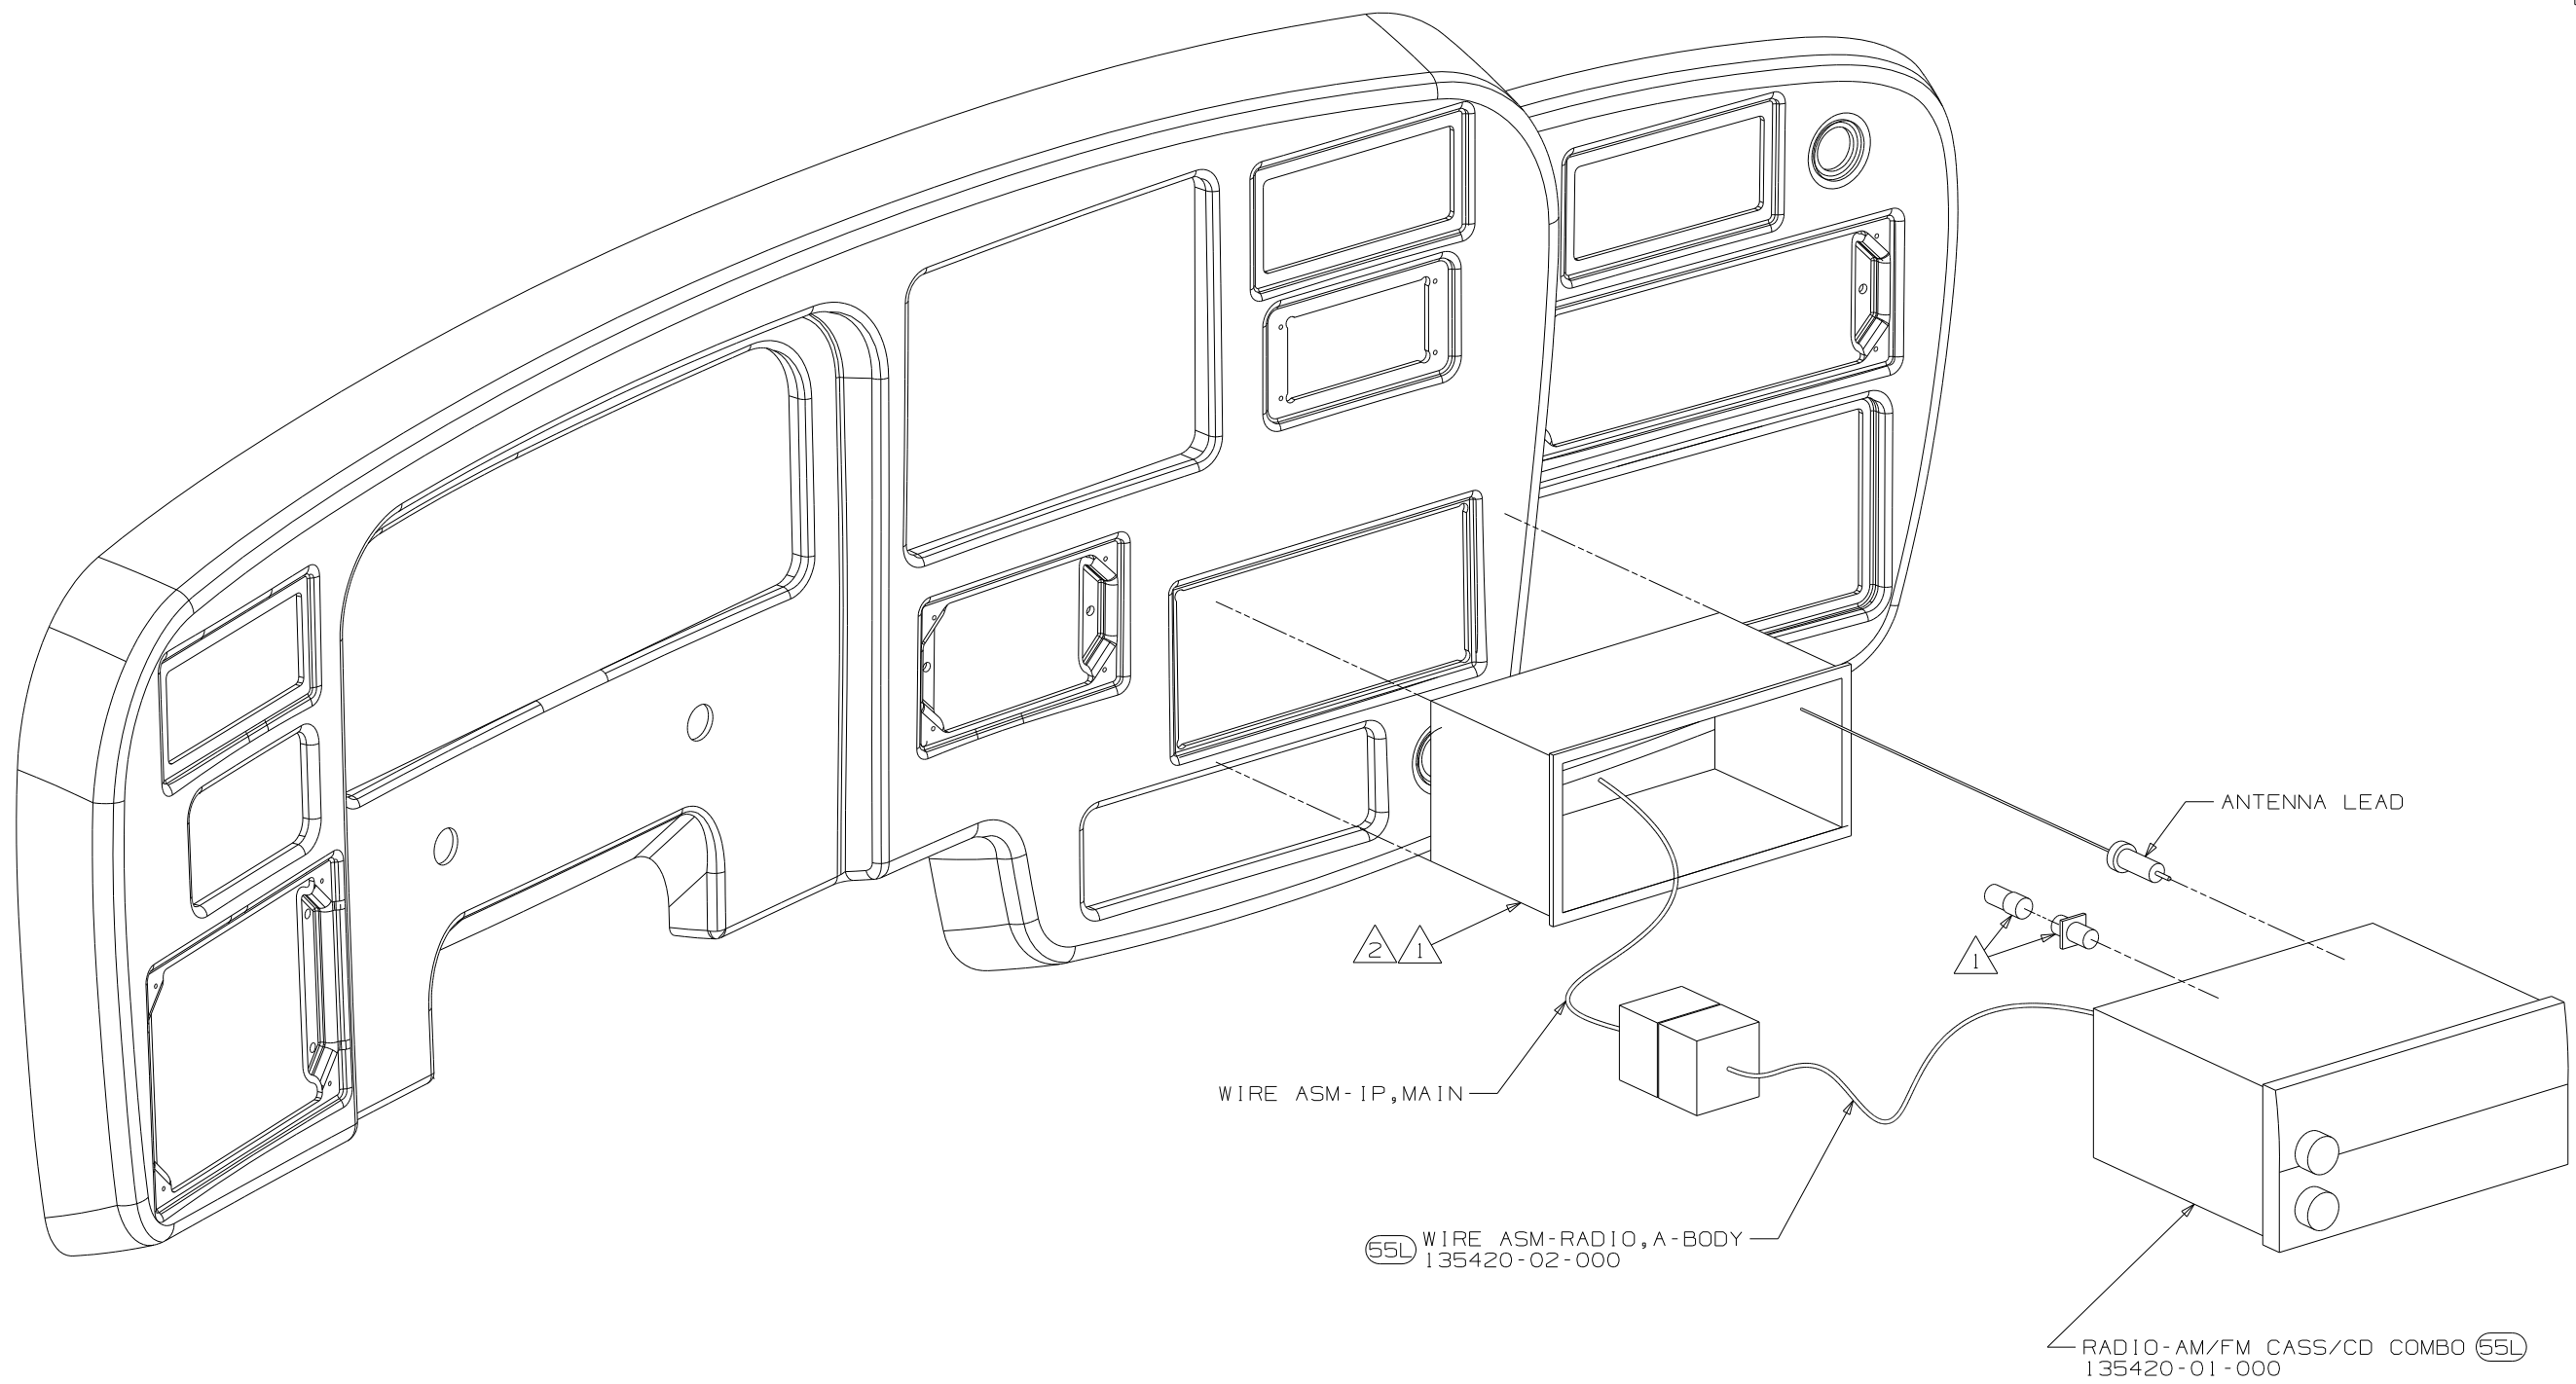

- NOTES:
- 2. BEND TABS ON ALL 4 SIDES TO SECURE MOUNTING BRACKET TO DASH OPENING.
 - 1. SUPPLIED WITH MOUNTING KIT 135420-07-000.

55L RADIO-AM/FM CASSETTE/CD
F & G SERIES

FIRST USED	03 MOTORHOMES
TITLE	DO NOT SCALE DRAWING
SHEET 3	PART NO 141321