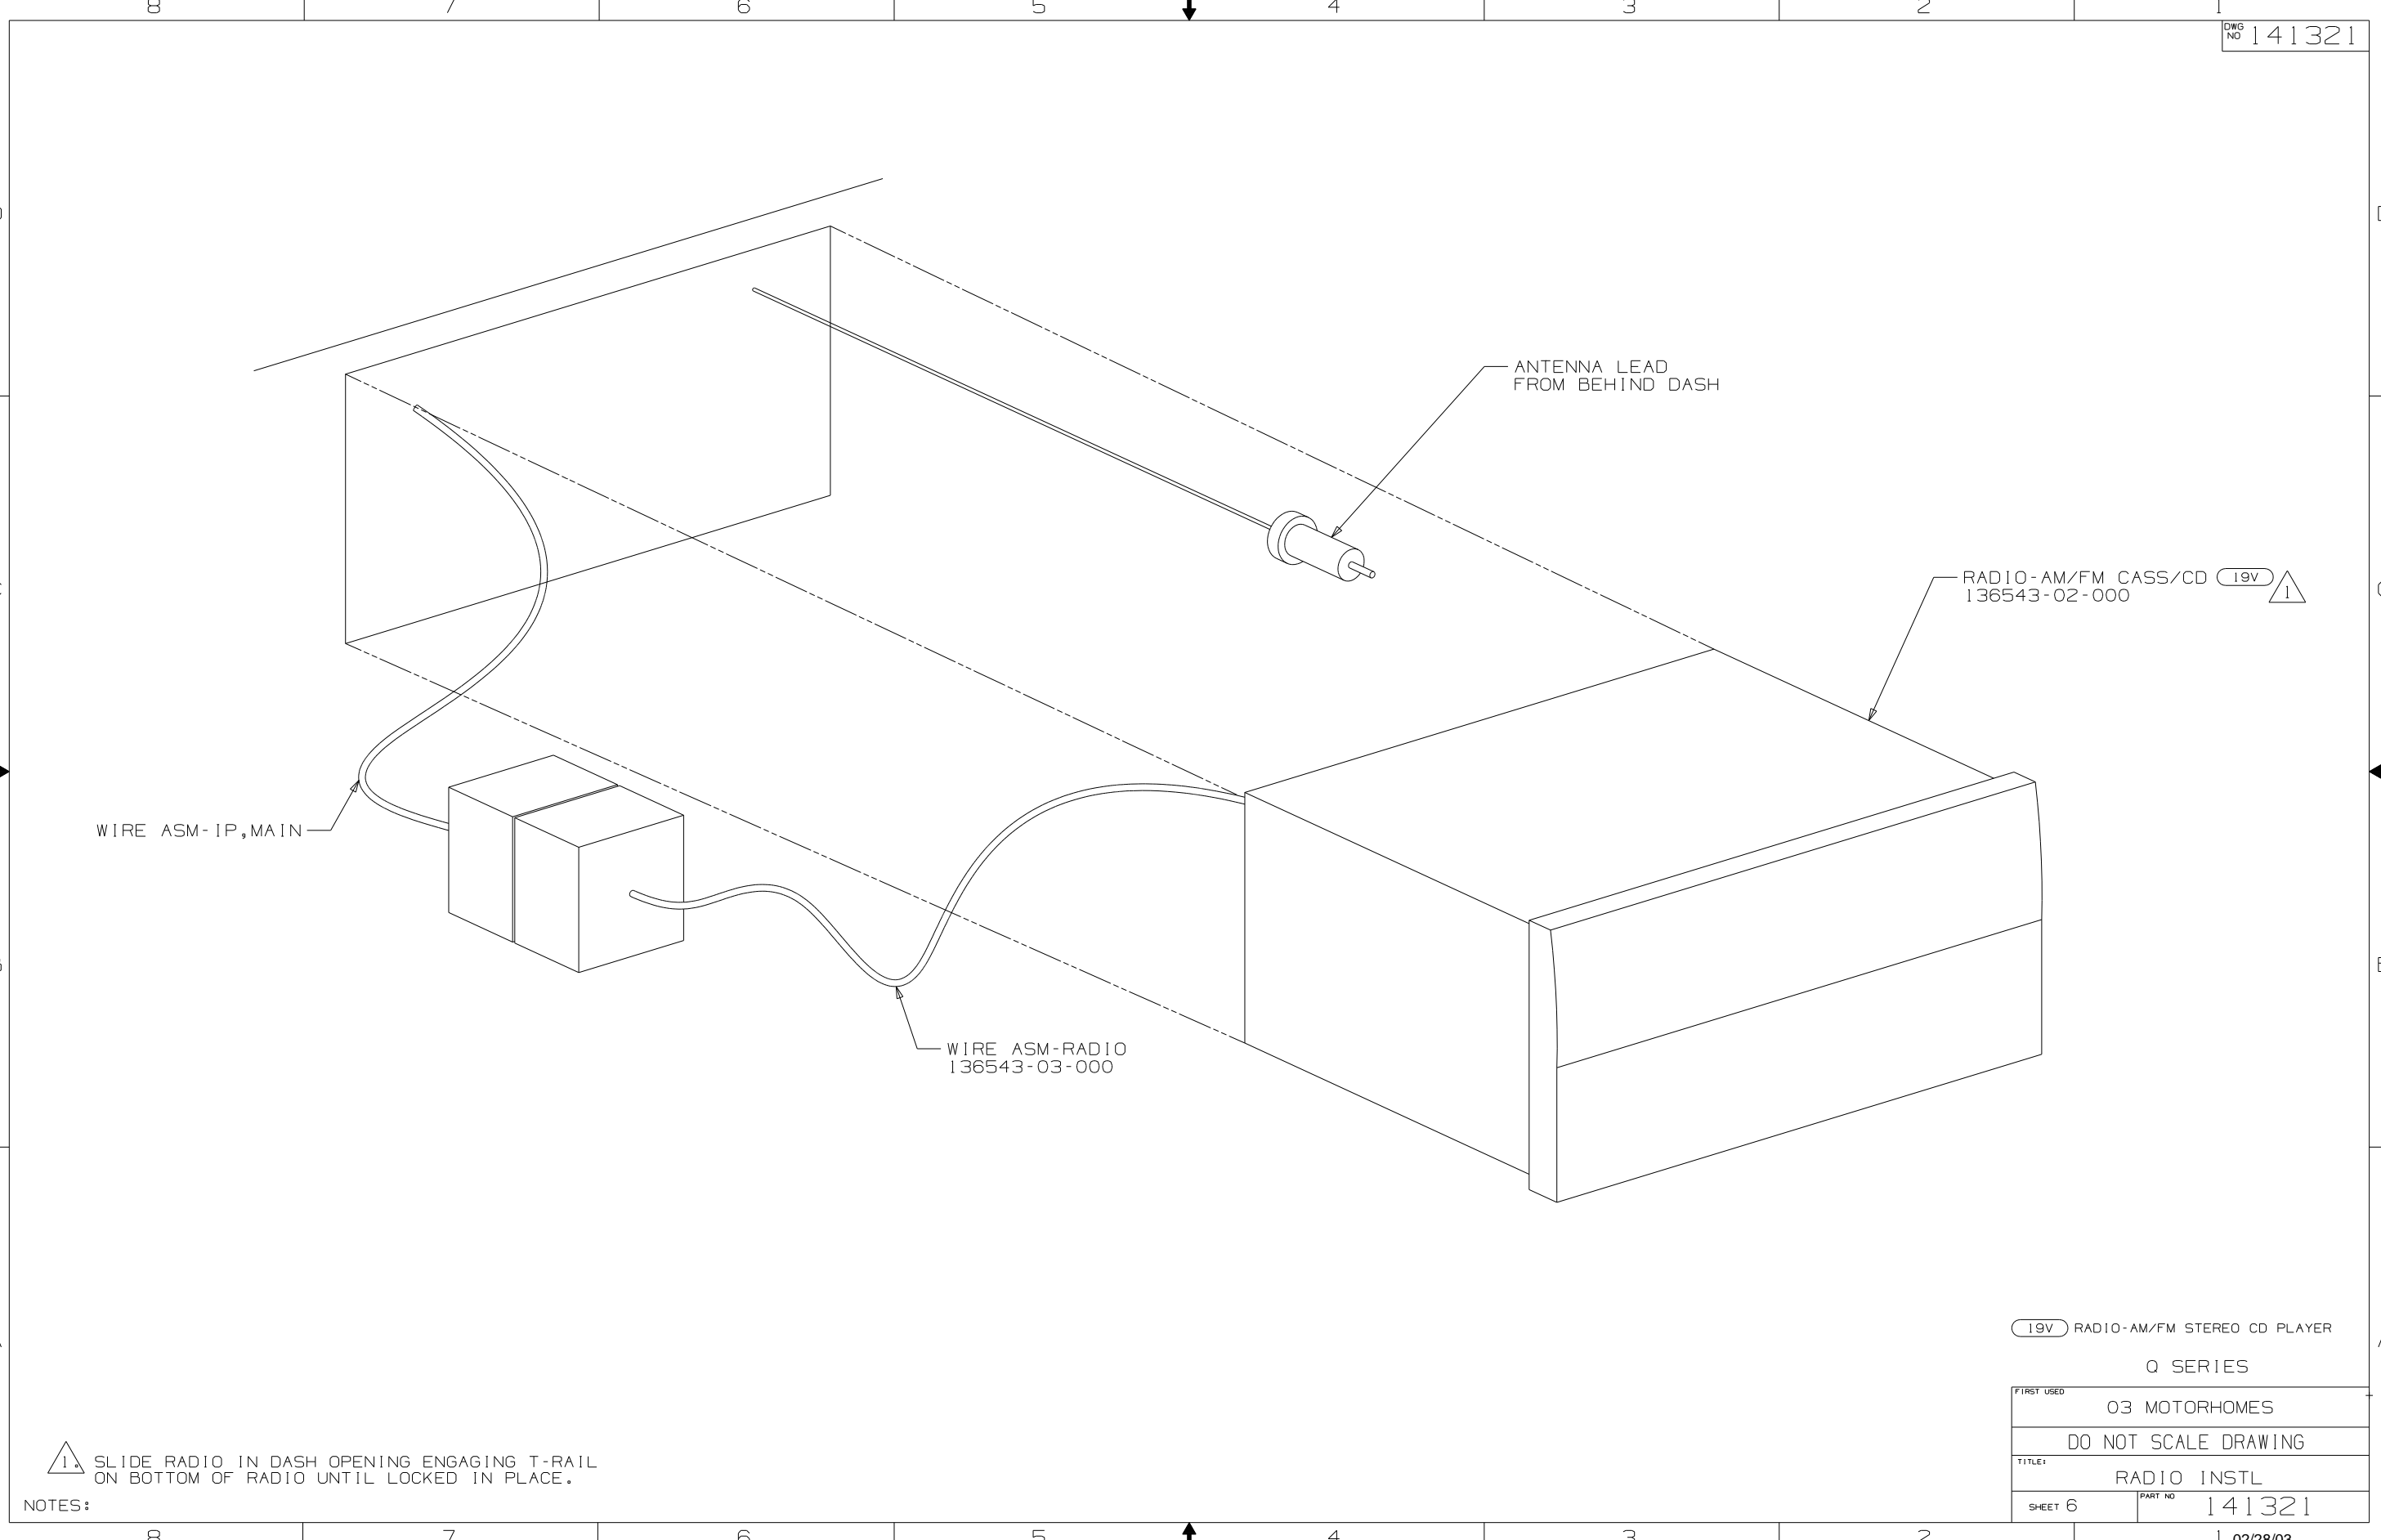

WIRE ASM-IP, MAIN

ANTENNA LEAD FROM BEHIND DASH

RADIO-AM/FM CASS/CD 19V
136543-02-000

WIRE ASM-RADIO
136543-03-000

1. SLIDE RADIO IN DASH OPENING ENGAGING T-RAIL ON BOTTOM OF RADIO UNTIL LOCKED IN PLACE.

NOTES:

19V RADIO-AM/FM STEREO CD PLAYER

Q SERIES

FIRST USED 03 MOTORHOMES

DO NOT SCALE DRAWING

TITLE: RADIO INSTL

SHEET 6 PART NO 141321