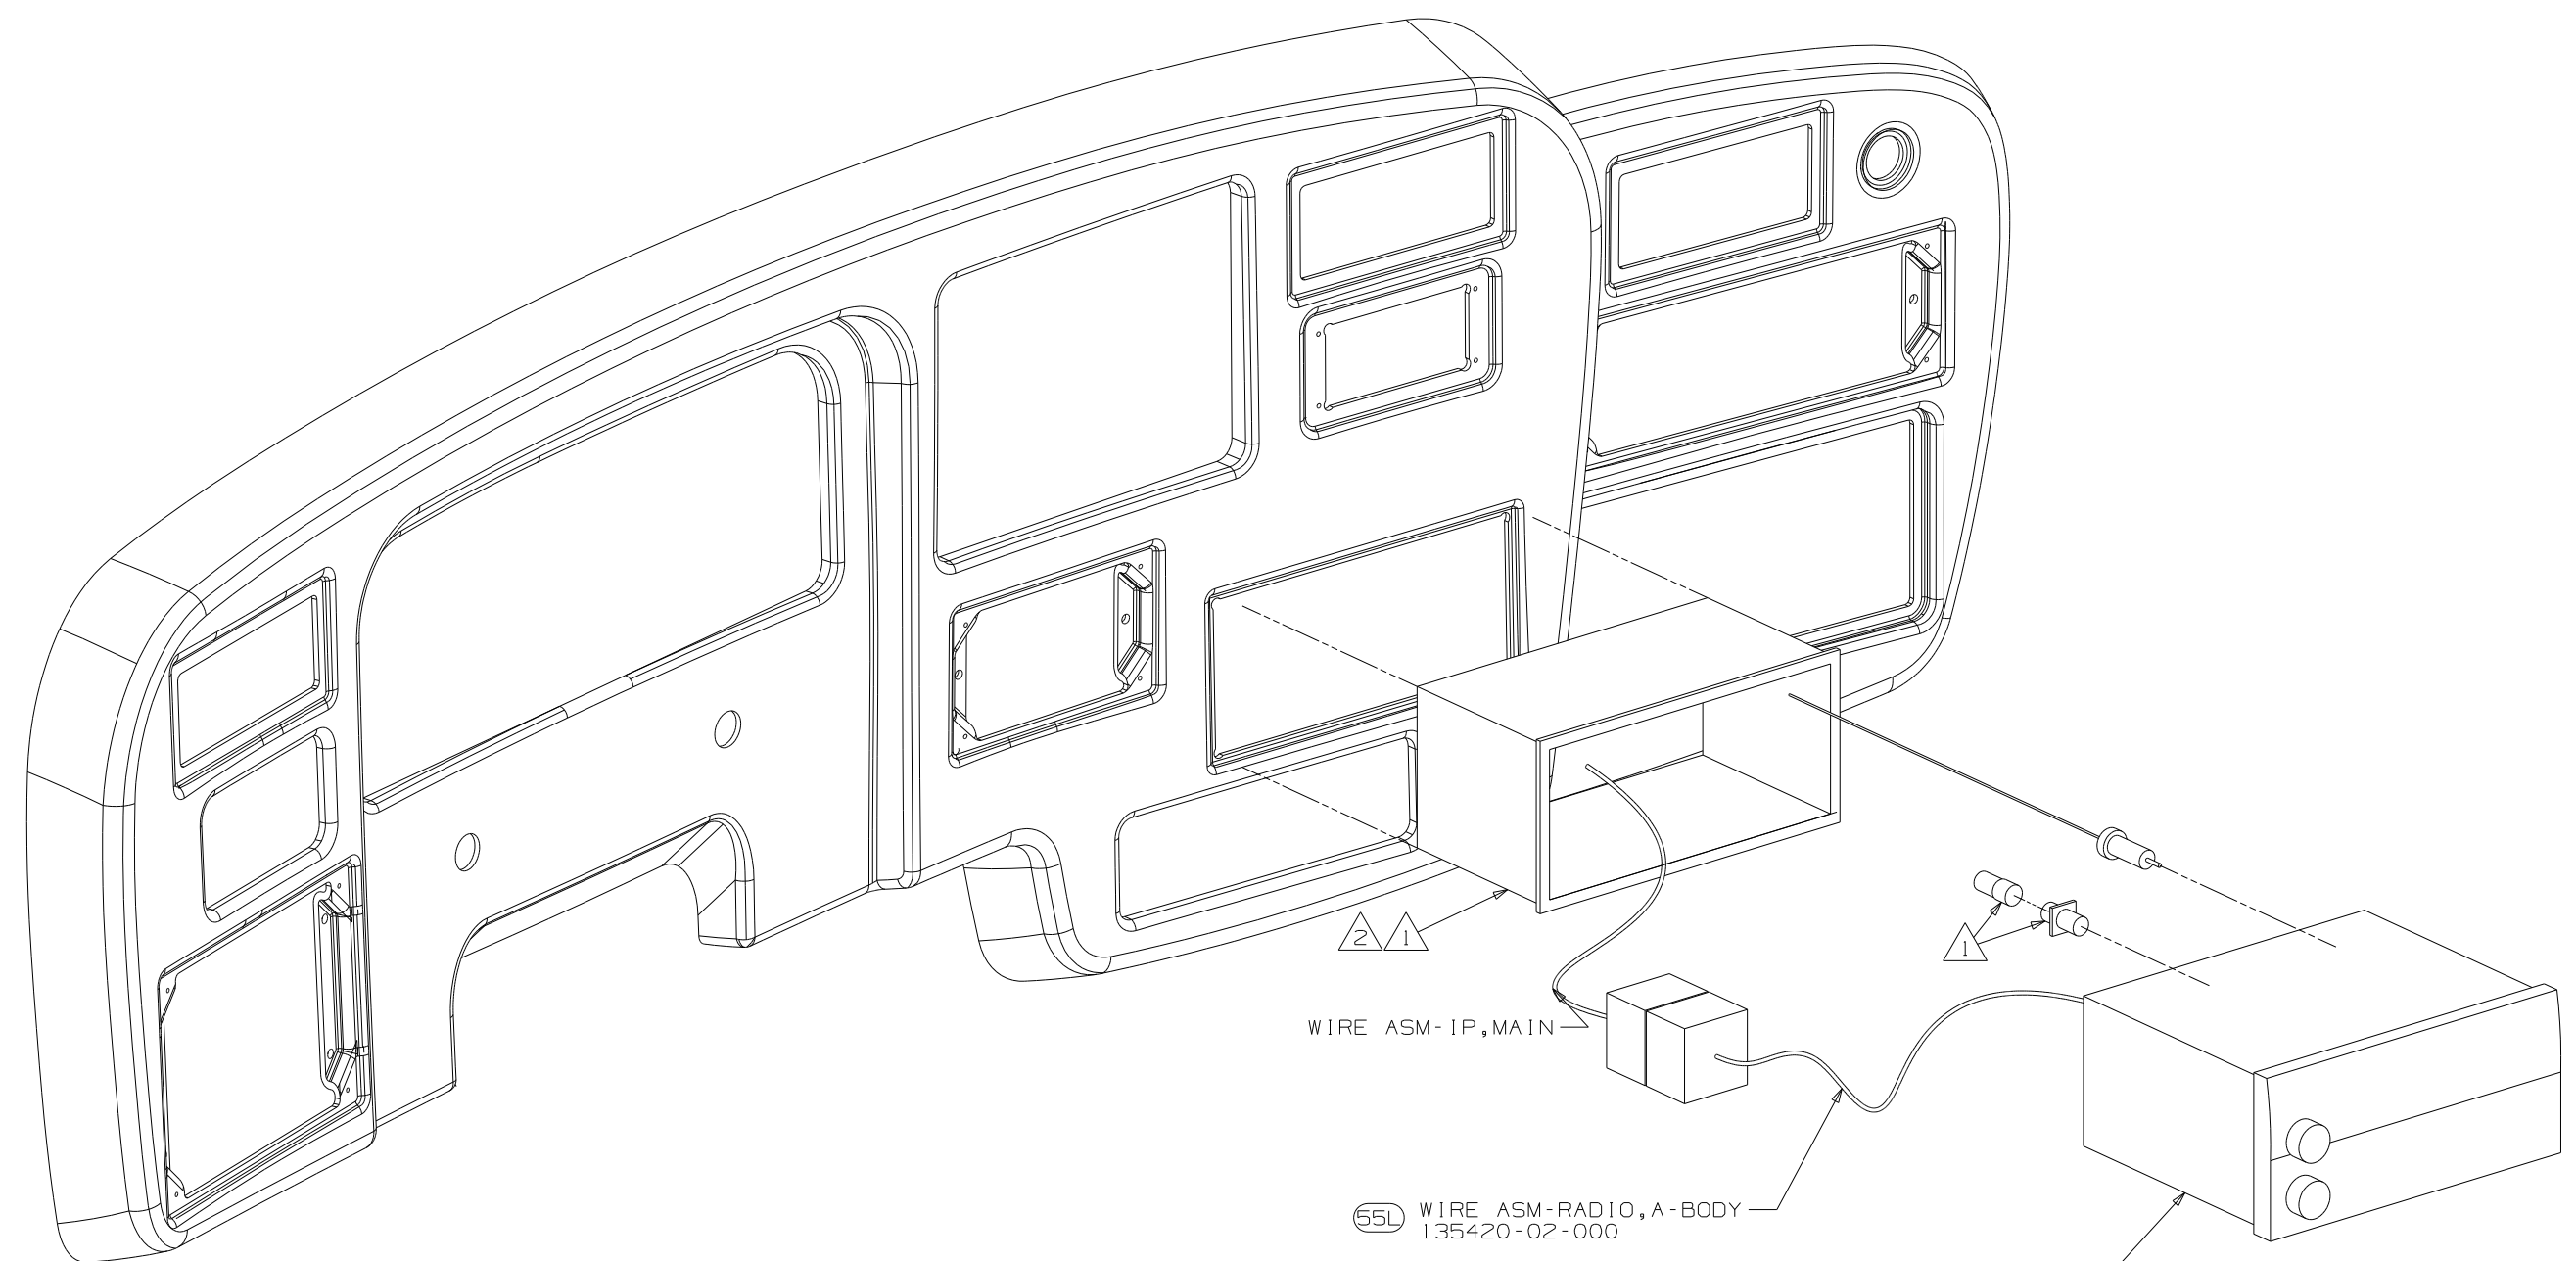

WIRE ASM-IP, MAIN

55L WIRE ASM-RADIO, A-BODY
135420-02-000

RADIO-AM/FM CASS/CD COMBO 55L
135420-01-000

1. NOTES:
2. BEND TABS ON ALL 4 SIDES TO SECURE MOUNTING BRACKET TO DASH OPENING.
  1. SUPPLIED WITH MOUNTING KIT 135420-07-000.

55L RADIO-AM/FM CASSETTE/CD
F & G SERIES

FIRST USED	03 MOTORHOMES
TITLE	DO NOT SCALE DRAWING
SHEET 3	PART NO 141321