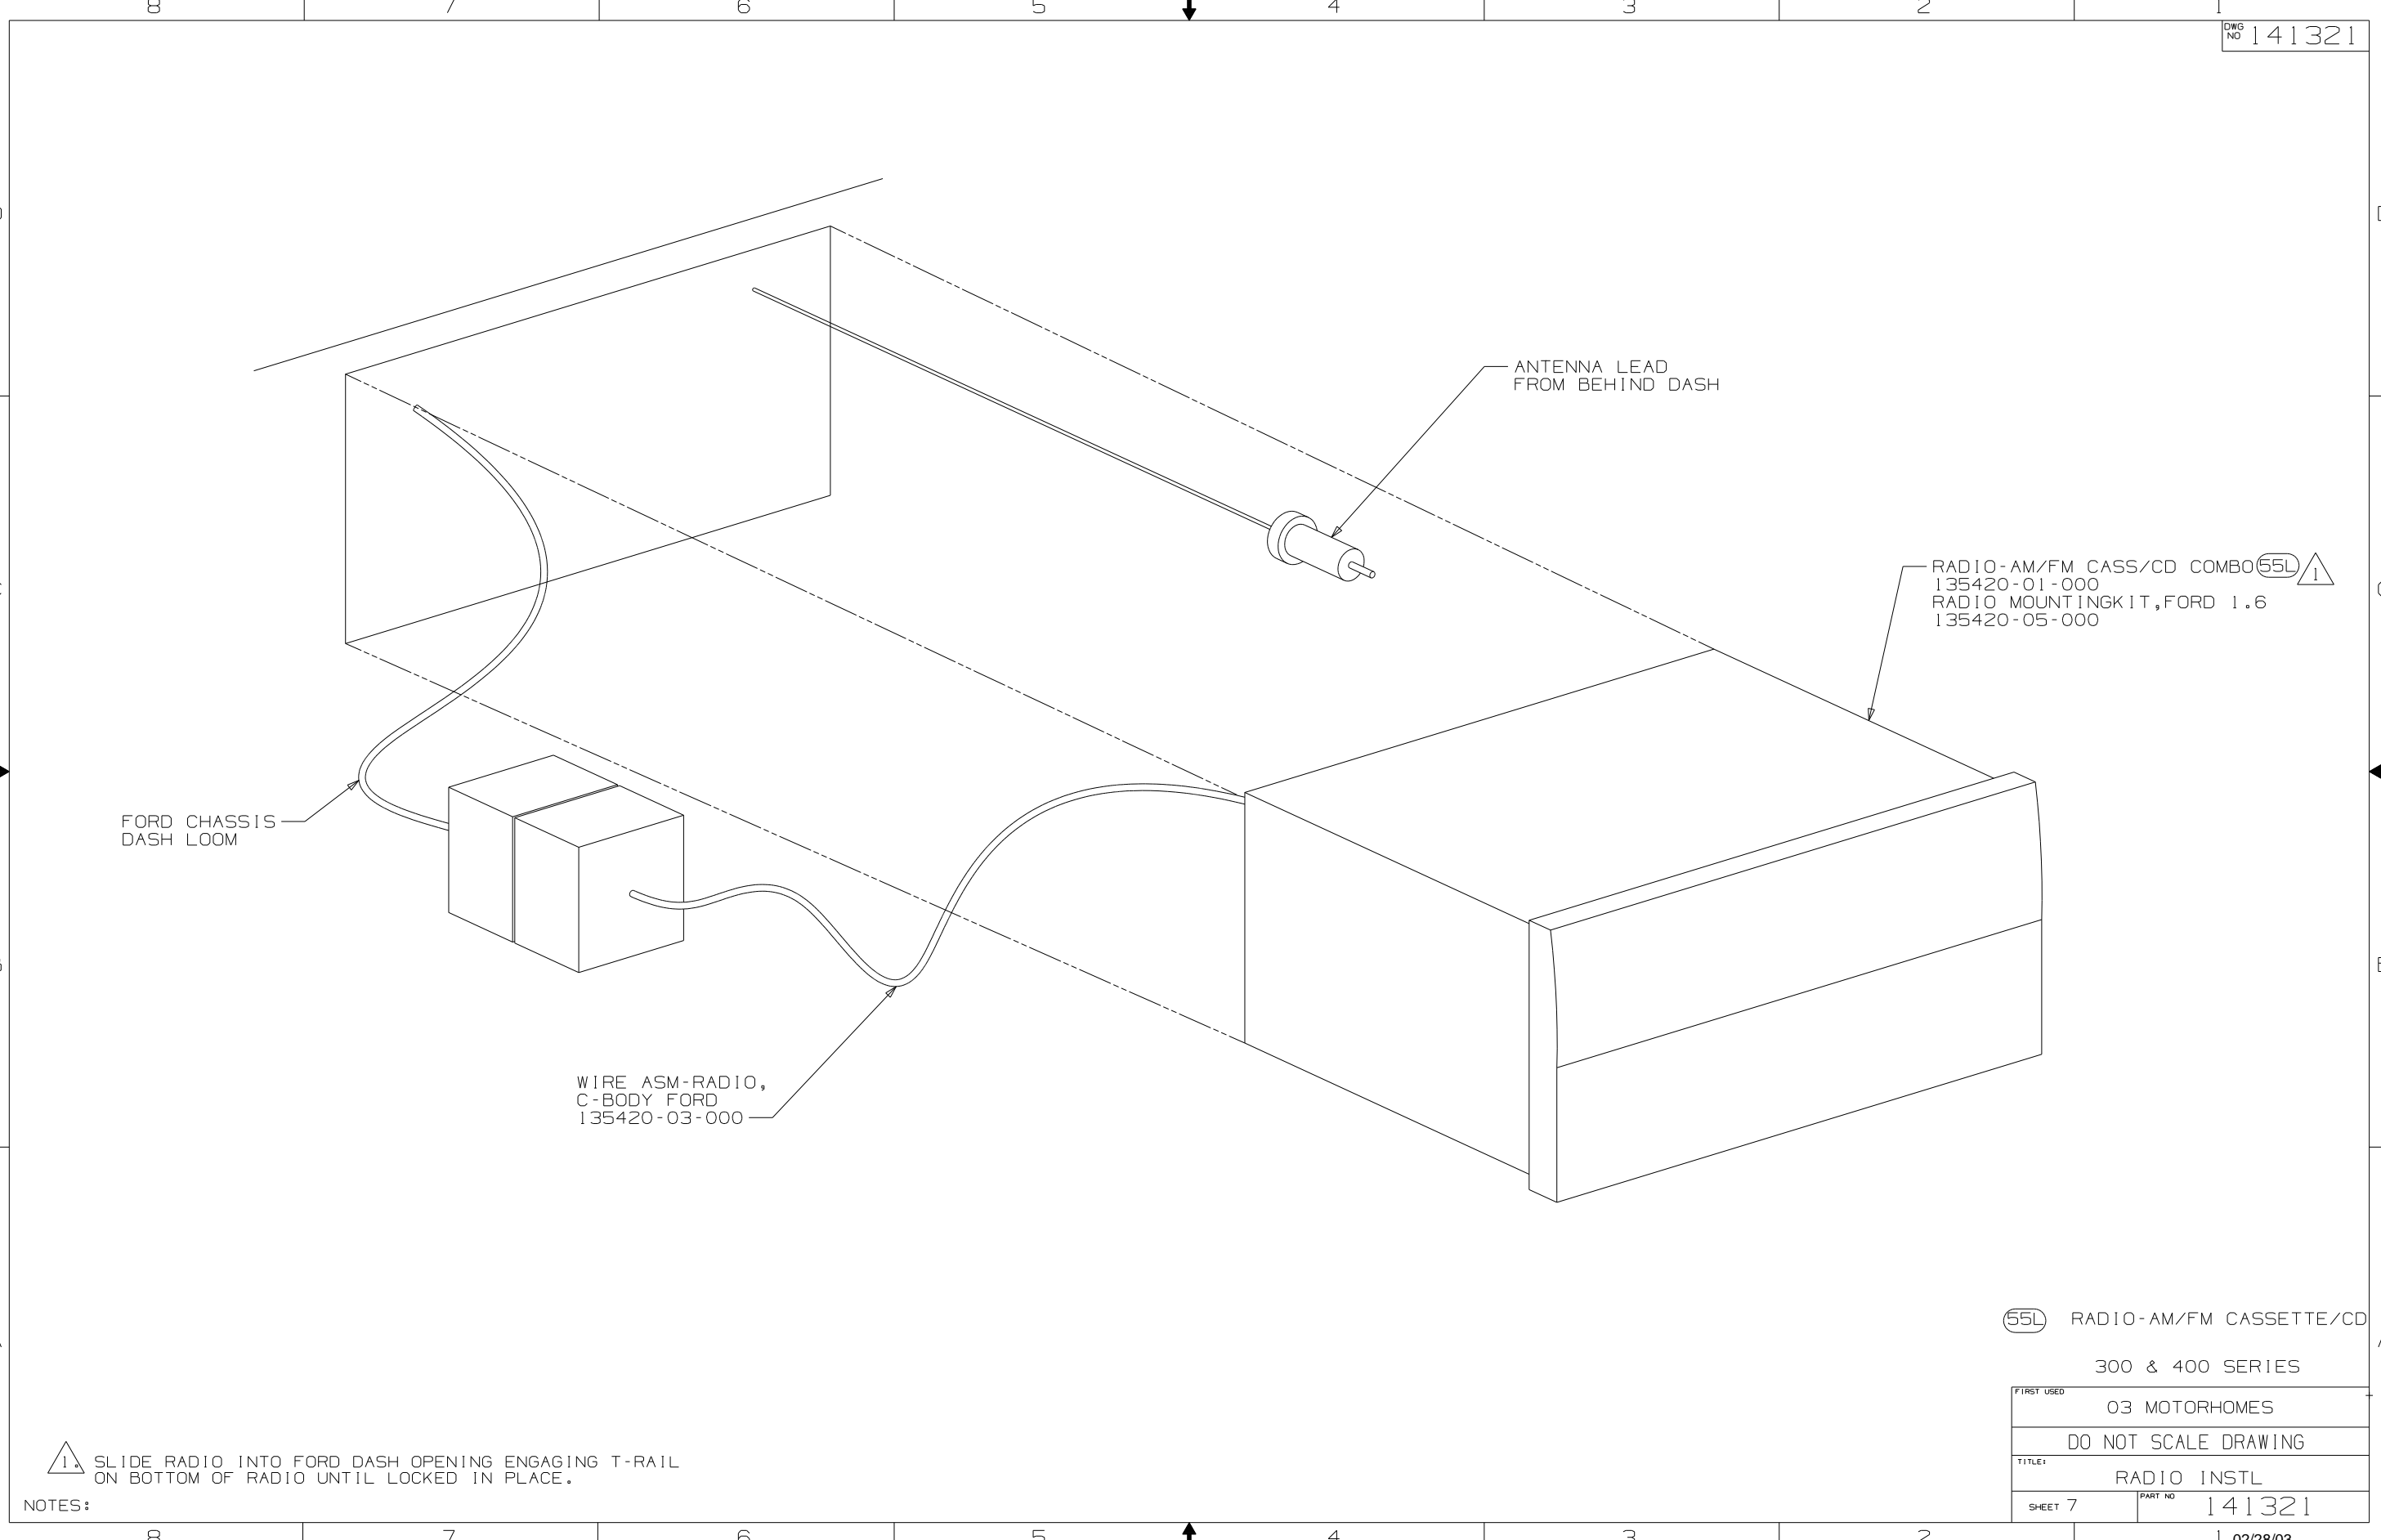

FORD CHASSIS DASH LOOM

WIRE ASM-RADIO,
C-BODY FORD
135420-03-000

ANTENNA LEAD
FROM BEHIND DASH

RADIO-AM/FM CASS/CD COMBO (55L)
135420-01-000
RADIO MOUNTINGKIT, FORD 1.6
135420-05-000

NOTES:
 SLIDE RADIO INTO FORD DASH OPENING ENGAGING T-RAIL ON BOTTOM OF RADIO UNTIL LOCKED IN PLACE.

(55L) RADIO-AM/FM CASSETTE/CD
300 & 400 SERIES

FIRST USED	03 MOTORHOMES
TITLE	DO NOT SCALE DRAWING
SHEET 7	PART NO 141321