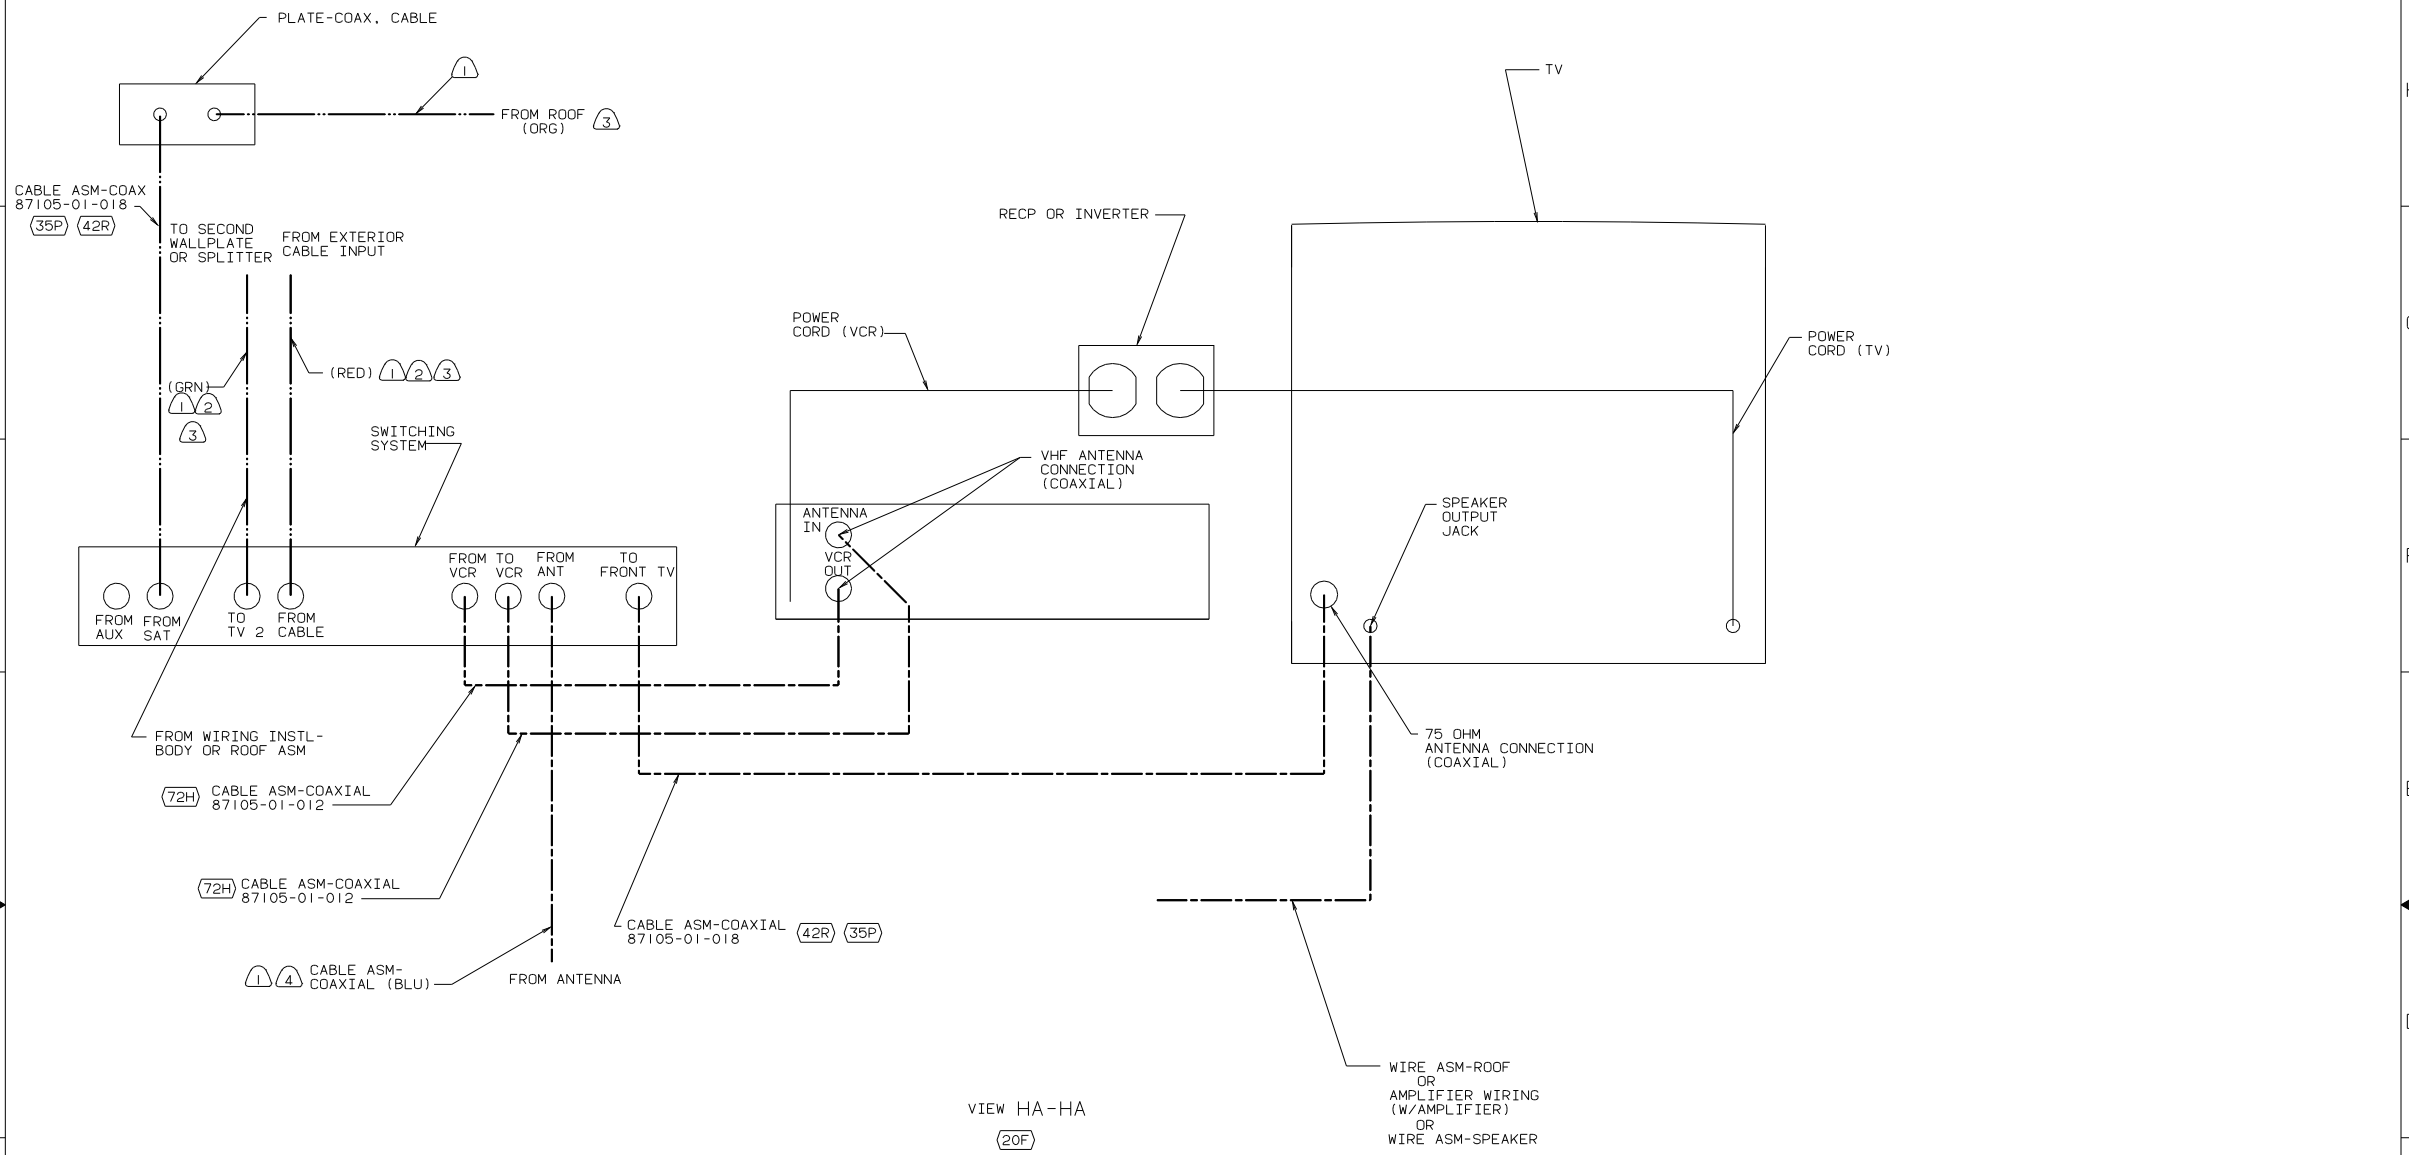

DANGER

Danger of electrical shock, burns or death. Always remove all power sources before attempting any repair, service or diagnostic work. Power can be present from shore power, generator, inverter or battery. All power sources must be disabled and secured before performing any service.

CAUTION

If you lack the skills, tools or equipment to perform diagnostic or repair work leave such work to an authorized Winnebago Industries dealer or other qualified shop.

- ⑥ CONNECT PURPLE-2 TO INVERTER WITH FEATURE (40B).
- ⑤ FOR USE WITH SHELLS ONLY.
- ④ SLIT AS NEEDED TO RUN WIRES.
- 3. WHERE WIRES PASS THROUGH HOLES IN STEEL AND ARE NOT OTHERWISE PROTECTED, USE GROMMET 92908-02-000.
- ② REMOVE VINYL FROM CUTOUT AT INSTALLATION.
- ① NOT USED WITH (20C) SOUND SYSTEM-DLX.

FOR
 DETAIL
 CALLOUTS
 SEE DWG NO.
 130375-01-000

NOTES:
 (3) CABLE ROUTED IN ROOF
 (2) NOT USED ON SHELL.
 (1) CABLE ASM MARKED WITH COLORED TAPE.

- (35P) VIDEO SELECTION SYSTEM
- (20F) DELUXE SOUND SYSTEM-WITHOUT
- (72H) VCR
- (42R) TV-25" COLOR
- (40F) INVERTER-DC/AC-130 WATT
- (40B) INVERTER-DC/AC. 300 WATT

TITLE		WIRING INSTL-TV/VCR,FRONT	
DD	NOT SCALE DRAWING	SIZ	NO
SHEET	6 OF 10	IE	NO 141308
		07/23/02	

VIEW JA-JA
(20C)

- NOTES:
- (2) CABLE ROUTED IN ROOF.
 - (1) CABLE ASM MARKED WITH COLORED TAPE.

(20C) SOUND SYS. DLX. W/O-SURROUND
 (35P) VIDEO SELECTION SYSTEM