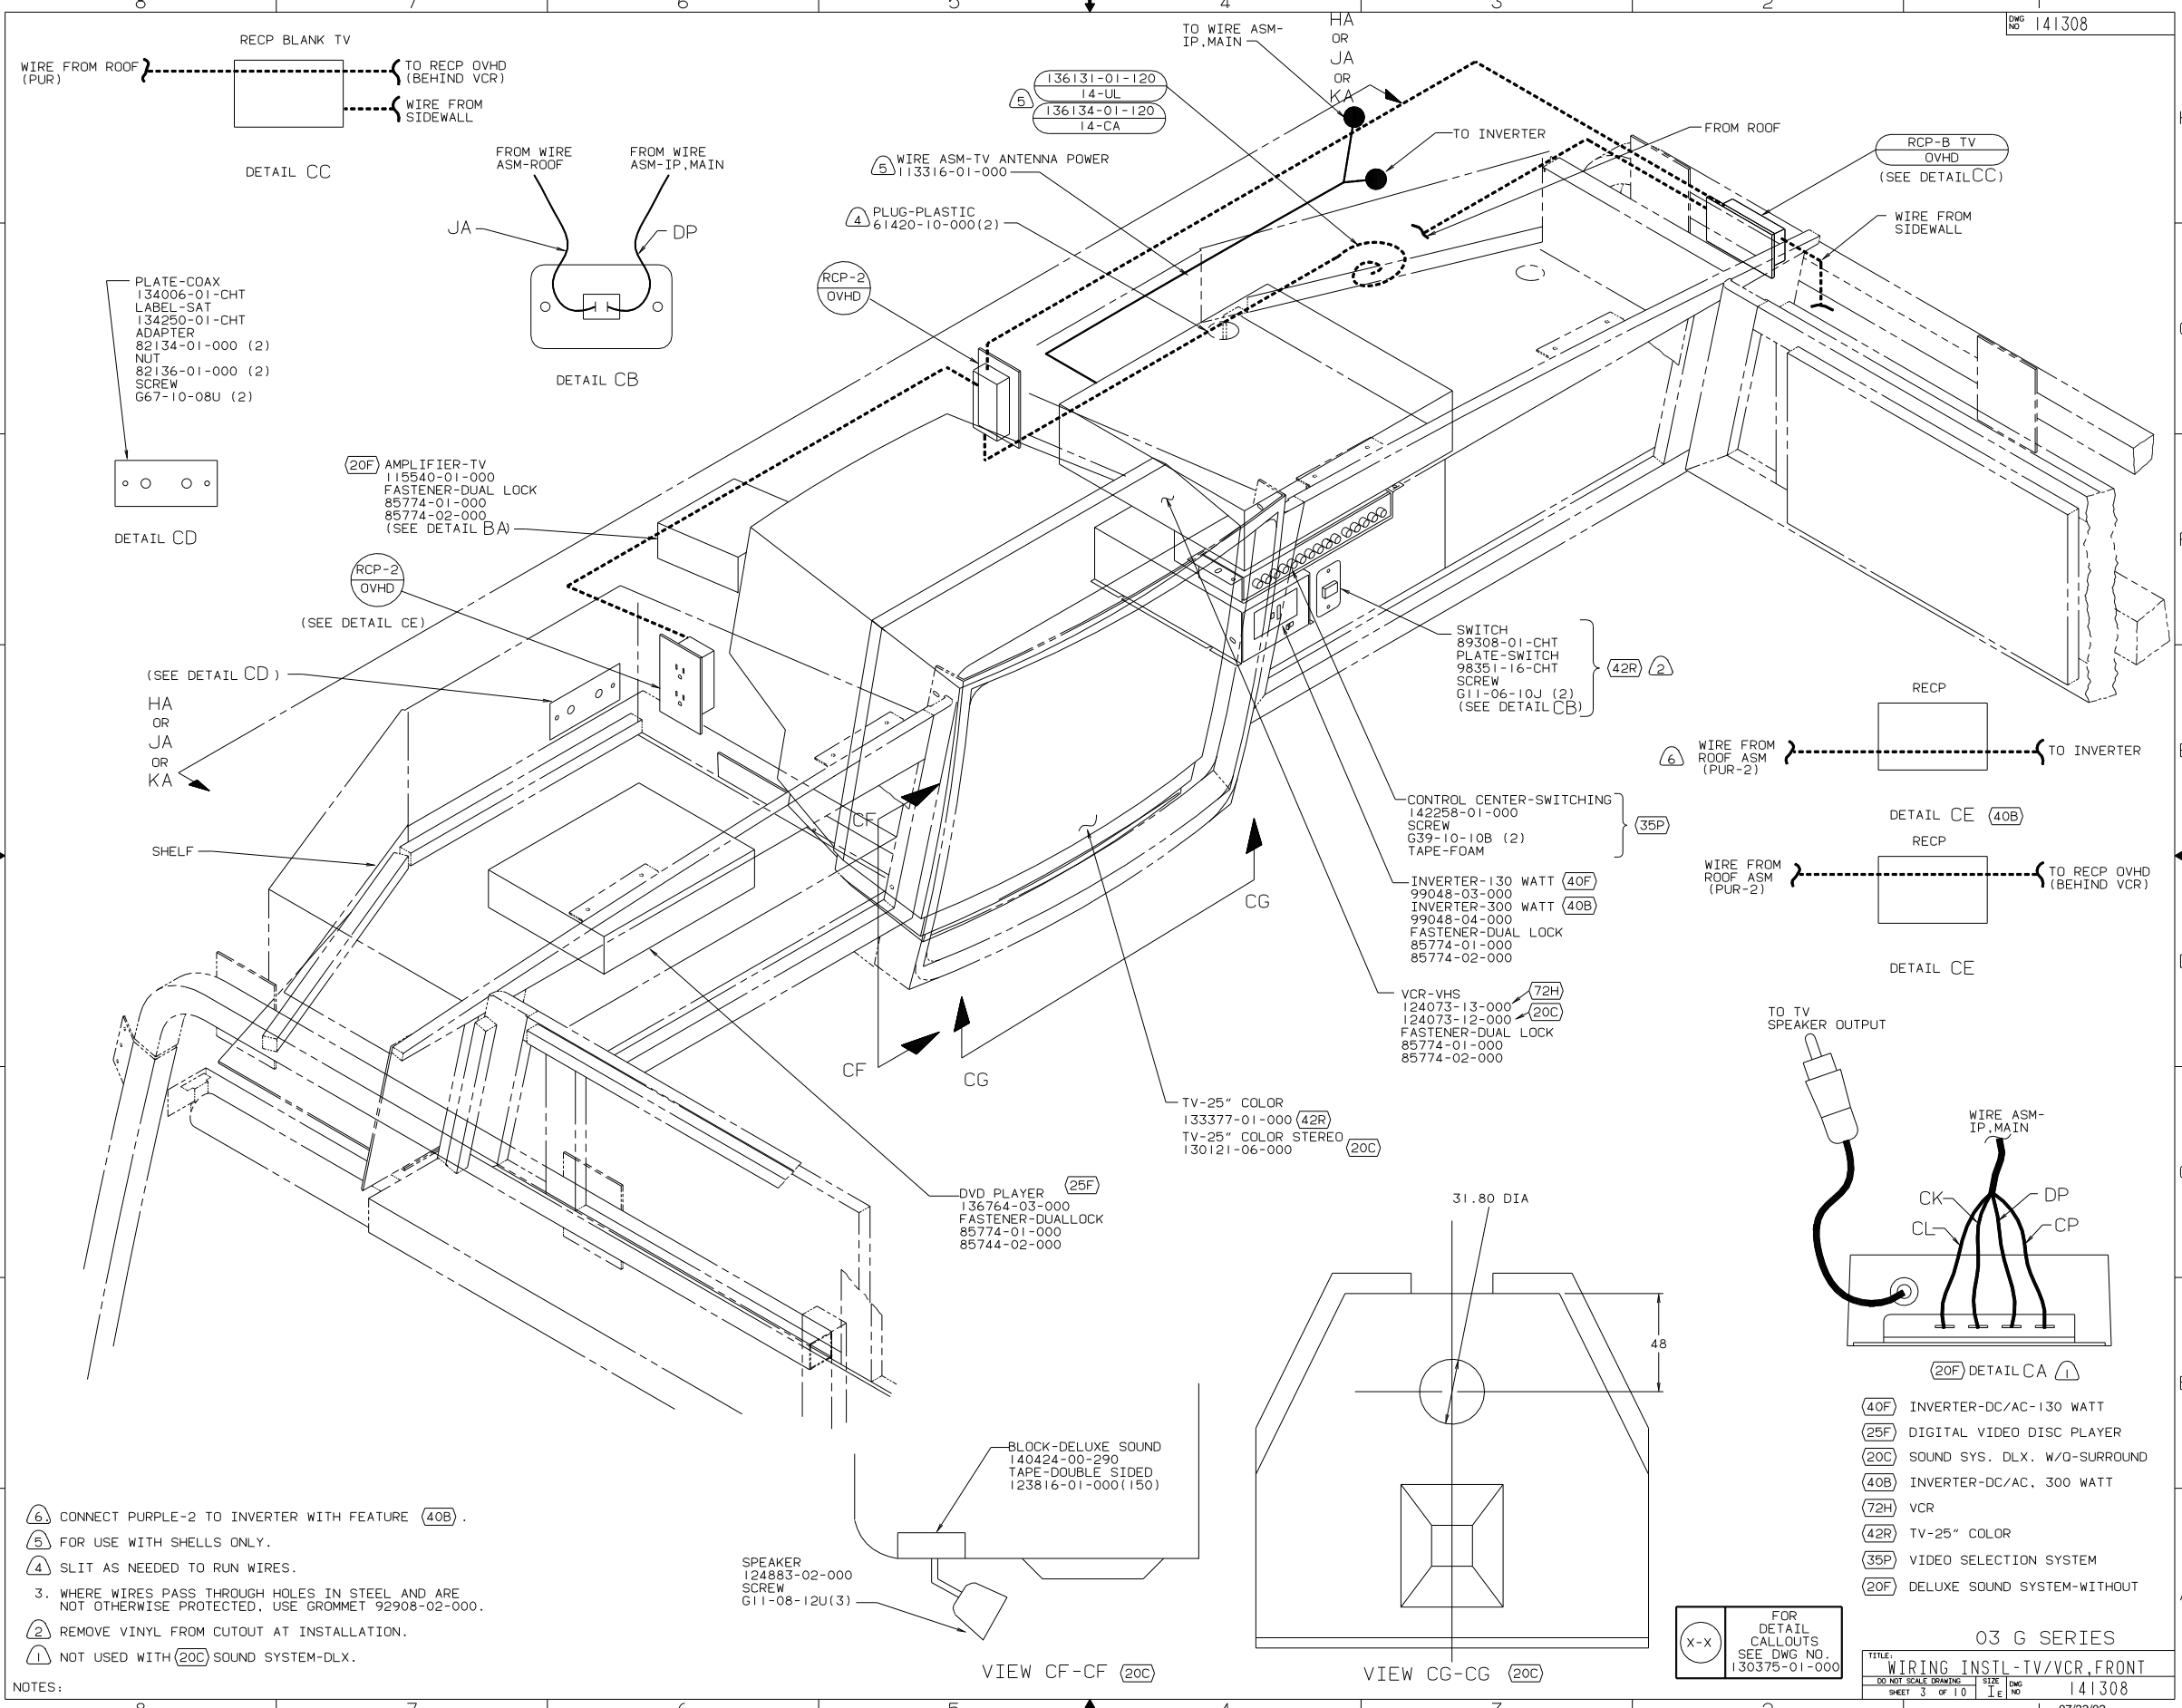

- ⑥ CONNECT PURPLE-2 TO INVERTER WITH FEATURE (40B).
- ⑤ FOR USE WITH SHELLS ONLY.
- ④ SLIT AS NEEDED TO RUN WIRES.
3. WHERE WIRES PASS THROUGH HOLES IN STEEL AND ARE NOT OTHERWISE PROTECTED, USE GROMMET 92908-02-000.
- ② REMOVE VINYL FROM CUTOUT AT INSTALLATION.
- ① NOT USED WITH (20C) SOUND SYSTEM-DLX.

FOR
DETAIL
CALLOUTS
SEE DWG NO.
130375-01-000