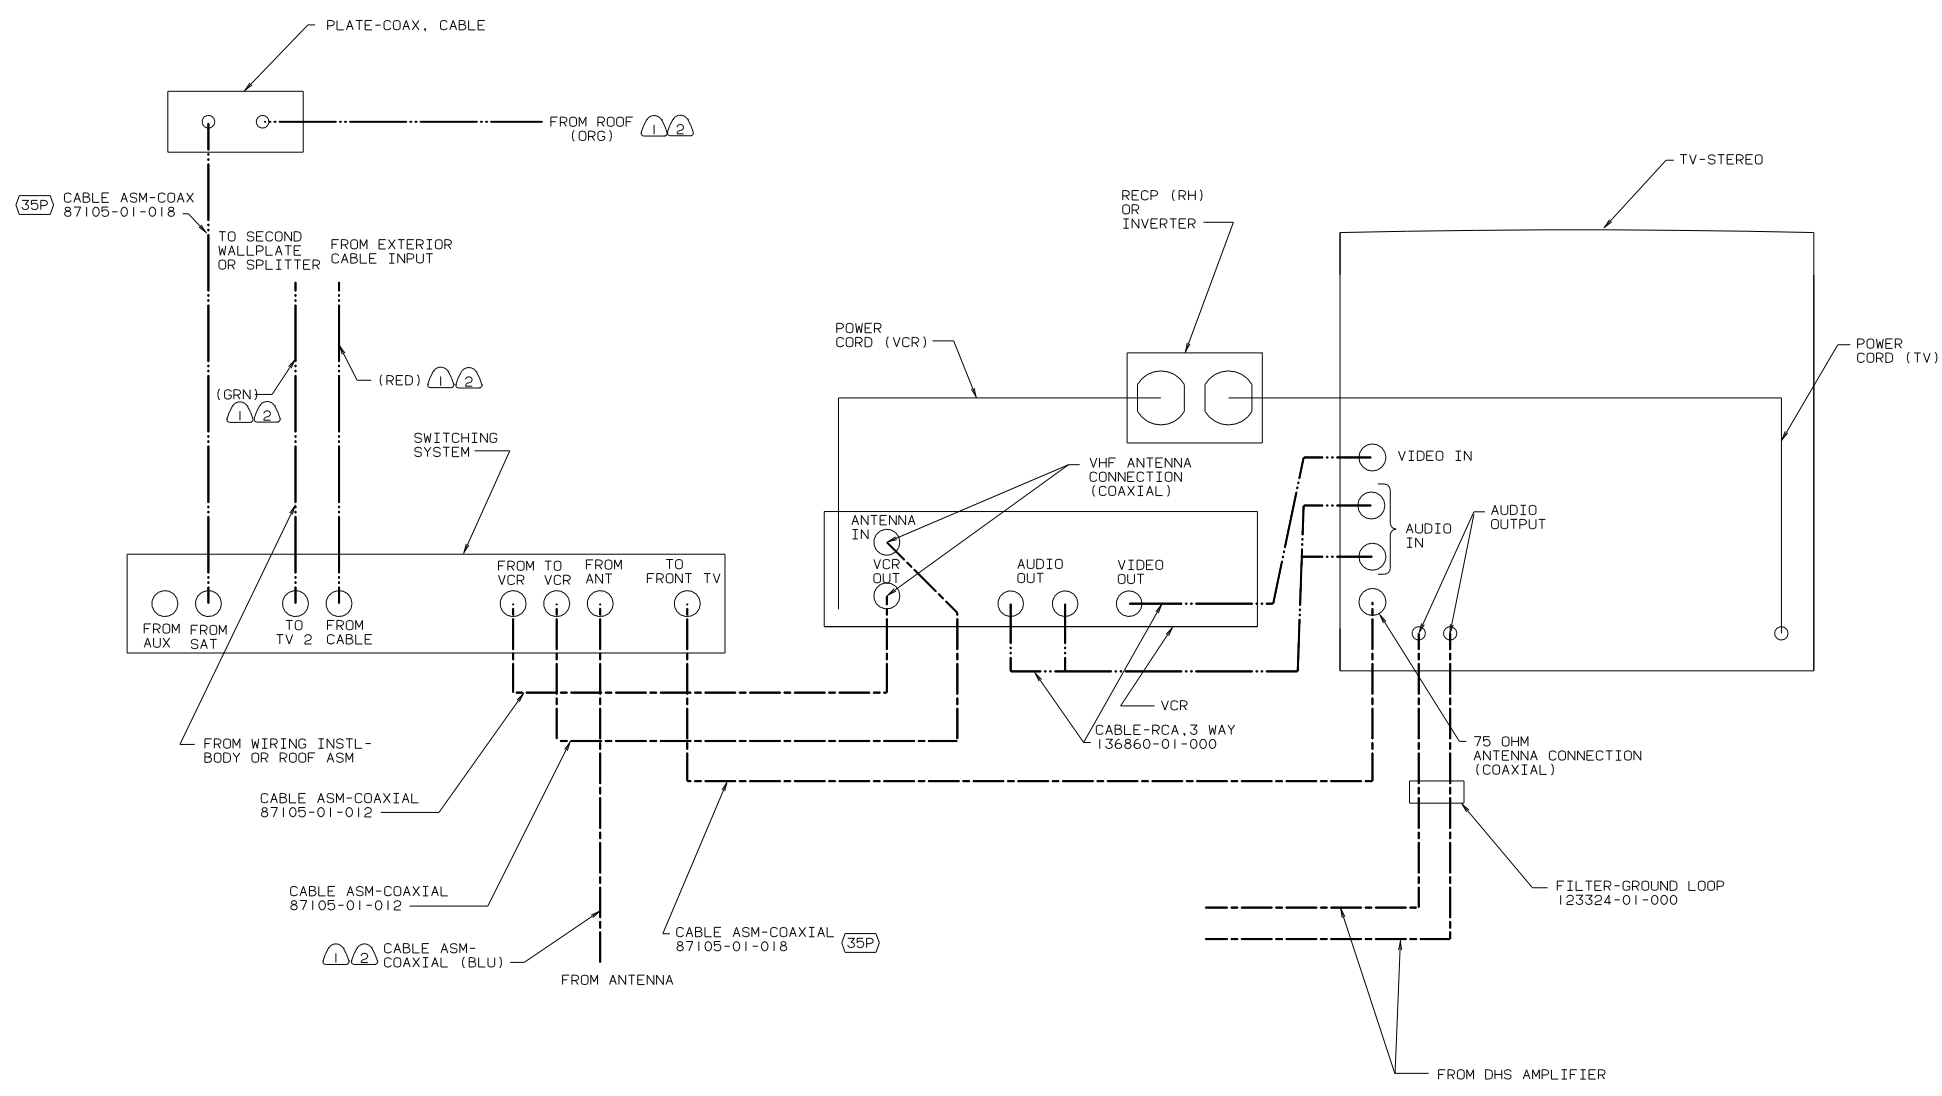

CAUTION

If you lack the skills, tools or equipment to perform diagnostic or repair work leave such work to an authorized Winnebago Industries dealer or other qualified shop.

- ⑥ CONNECT PURPLE-2 TO INVERTER WITH FEATURE (40B).
- ⑤ FOR USE WITH SHELLS ONLY.
- ④ SLIT AS NEEDED TO RUN WIRES.
- 3. WHERE WIRES PASS THROUGH HOLES IN STEEL AND ARE NOT OTHERWISE PROTECTED, USE GROMMET 92908-02-000.
- ② REMOVE VINYL FROM CUTOUT AT INSTALLATION.
- ① NOT USED WITH (20C) SOUND SYSTEM-DLX.

FOR
 DETAIL
 CALLOUTS
 SEE DWG NO.
 130375-01-000

NOTES:
 (3) CABLE ROUTED IN ROOF
 (2) NOT USED ON SHELL.
 (1) CABLE ASM MARKED WITH COLORED TAPE.

- (35P) VIDEO SELECTION SYSTEM
- (20F) DELUXE SOUND SYSTEM-WITHOUT
- (72H) VCR
- (42R) TV-25" COLOR
- (40F) INVERTER-DC/AC-130 WATT
- (40B) INVERTER-DC/AC. 300 WATT

TITLE		WIRING INSTL-TV/VCR,FRONT	
DD	NOT SCALE DRAWING	SIZ	NO
SHEET	6 OF 10	IE	NO 141308
		07/23/02	

VIEW JA-JA
(20C)

- NOTES:
- (2) CABLE ROUTED IN ROOF.
 - (1) CABLE ASM MARKED WITH COLORED TAPE.

(20C) SOUND SYS. DLX. W/O-SURROUND
 (35P) VIDEO SELECTION SYSTEM