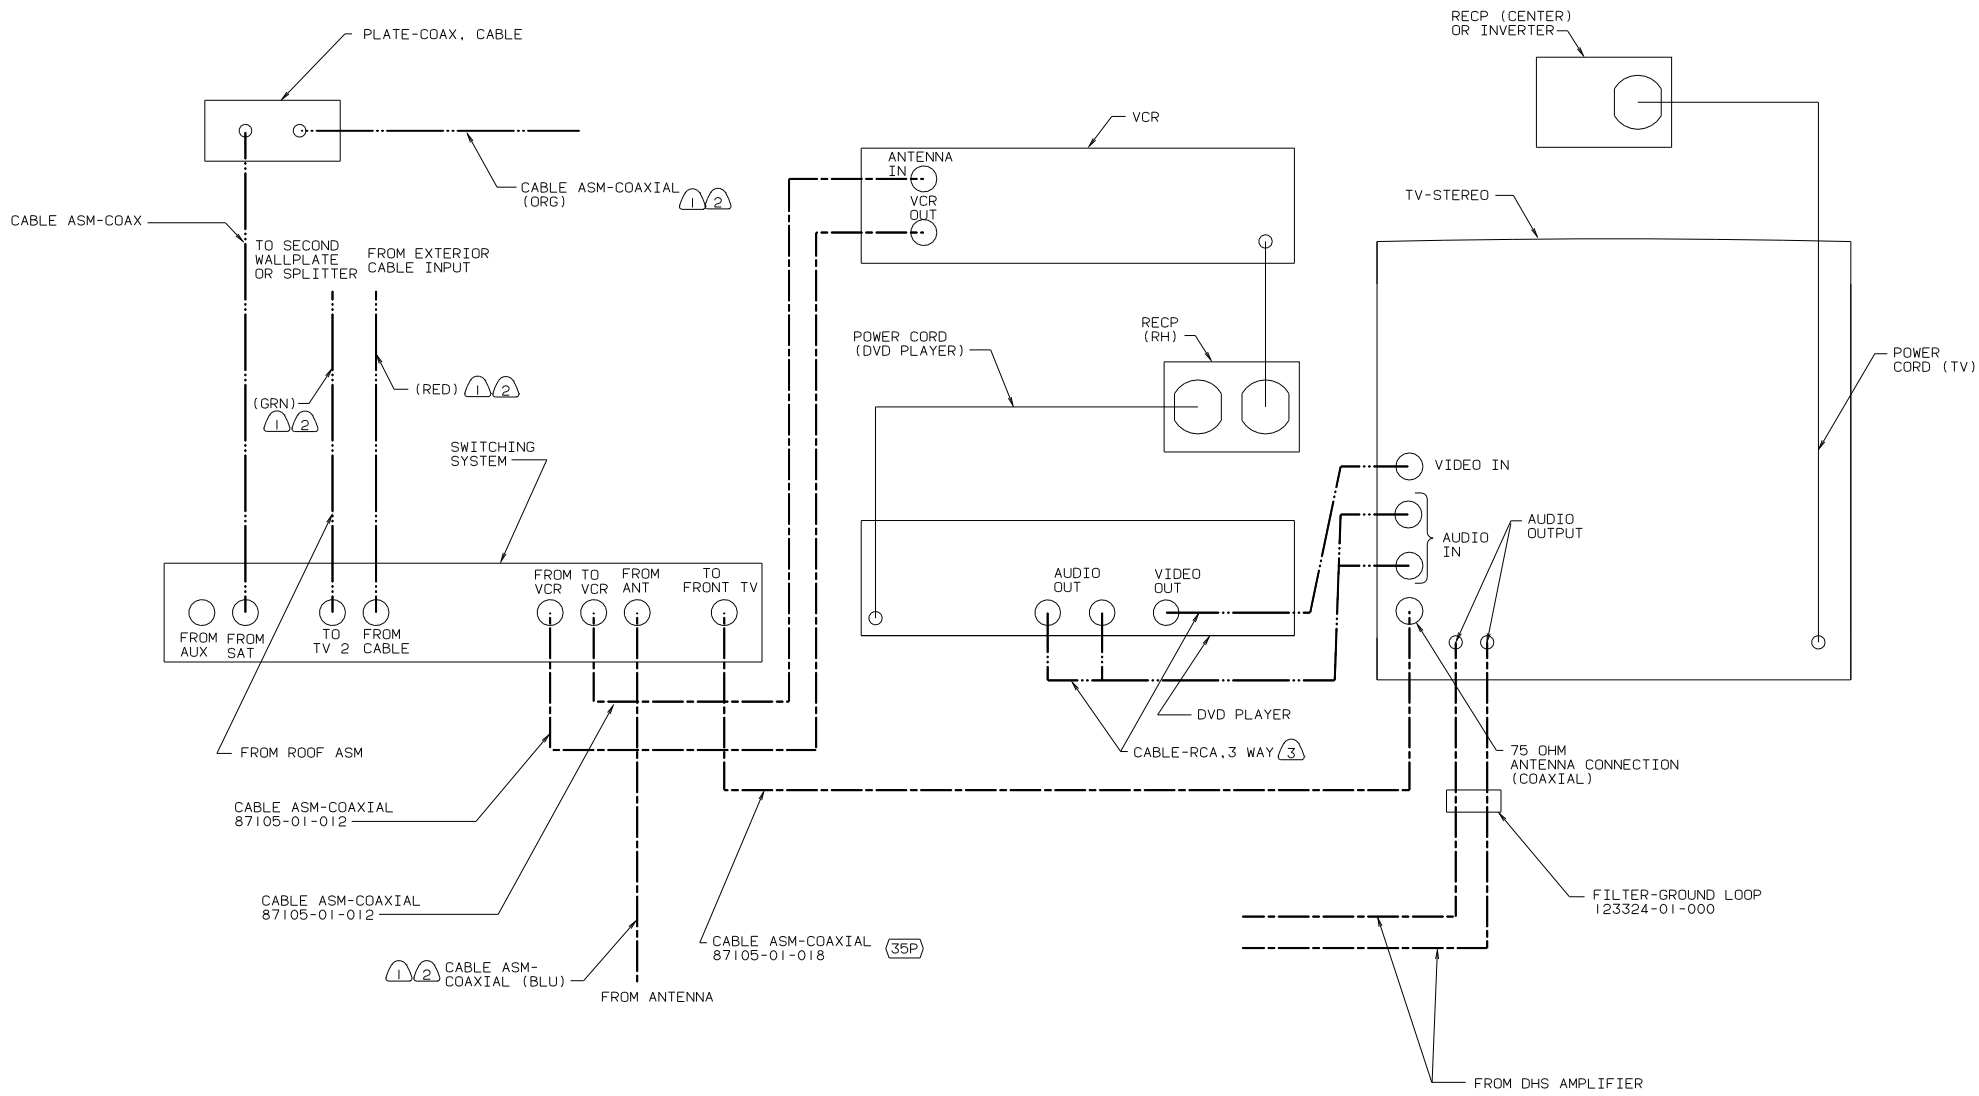

FOR
 DETAIL
 CALLOUTS
 SEE DWG NO.
 130375-01-000

NOTES:
 (3) CABLE ROUTED IN ROOF
 (2) NOT USED ON SHELL.
 (1) CABLE ASM MARKED WITH COLORED TAPE.

- (35P) VIDEO SELECTION SYSTEM
- (20F) DELUXE SOUND SYSTEM-WITHOUT
- (72H) VCR
- (42R) TV-25" COLOR
- (40F) INVERTER-DC/AC-130 WATT
- (40B) INVERTER-DC/AC. 300 WATT

TITLE		WIRING INSTL-TV/VCR,FRONT	
DD	NOT SCALE DRAWING	SIZ	NO
SHEET	6 OF 10	IE	NO 141308
		07/23/02	

VIEW JA-JA
(20C)

- NOTES:
- (2) CABLE ROUTED IN ROOF.
 - (1) CABLE ASM MARKED WITH COLORED TAPE.

(20C) SOUND SYS. DLX. W/O-SURROUND
 (35P) VIDEO SELECTION SYSTEM

TITLE		WIRING INSTL-TV/VCR,FRONT	
DD	NOT SCALE DRAWING	SHEET	7 OF 10
DATE	07/23/02	NO	141308

VIEW KA-KA
(25F) (20C)

- NOTES:
- (3) SUPPLIED WITH DVD PLAYER
 - (2) CABLE ROUTED IN ROOF.
 - (1) CABLE ASM MARKED WITH COLORED TAPE.

- (20C) SOUND SYS. DLX. W/O-SURROUND
- (25F) DIGITAL VIDEO DISC PLAYER
- (35P) VIDEO SELECTION SYSTEM

TITLE		WIRING INSTL-TV/VCR,FRONT	
DD	NOT SCALE DRAWING	SHEET	8 OF 10
DWG NO	141308	DATE	07/23/02