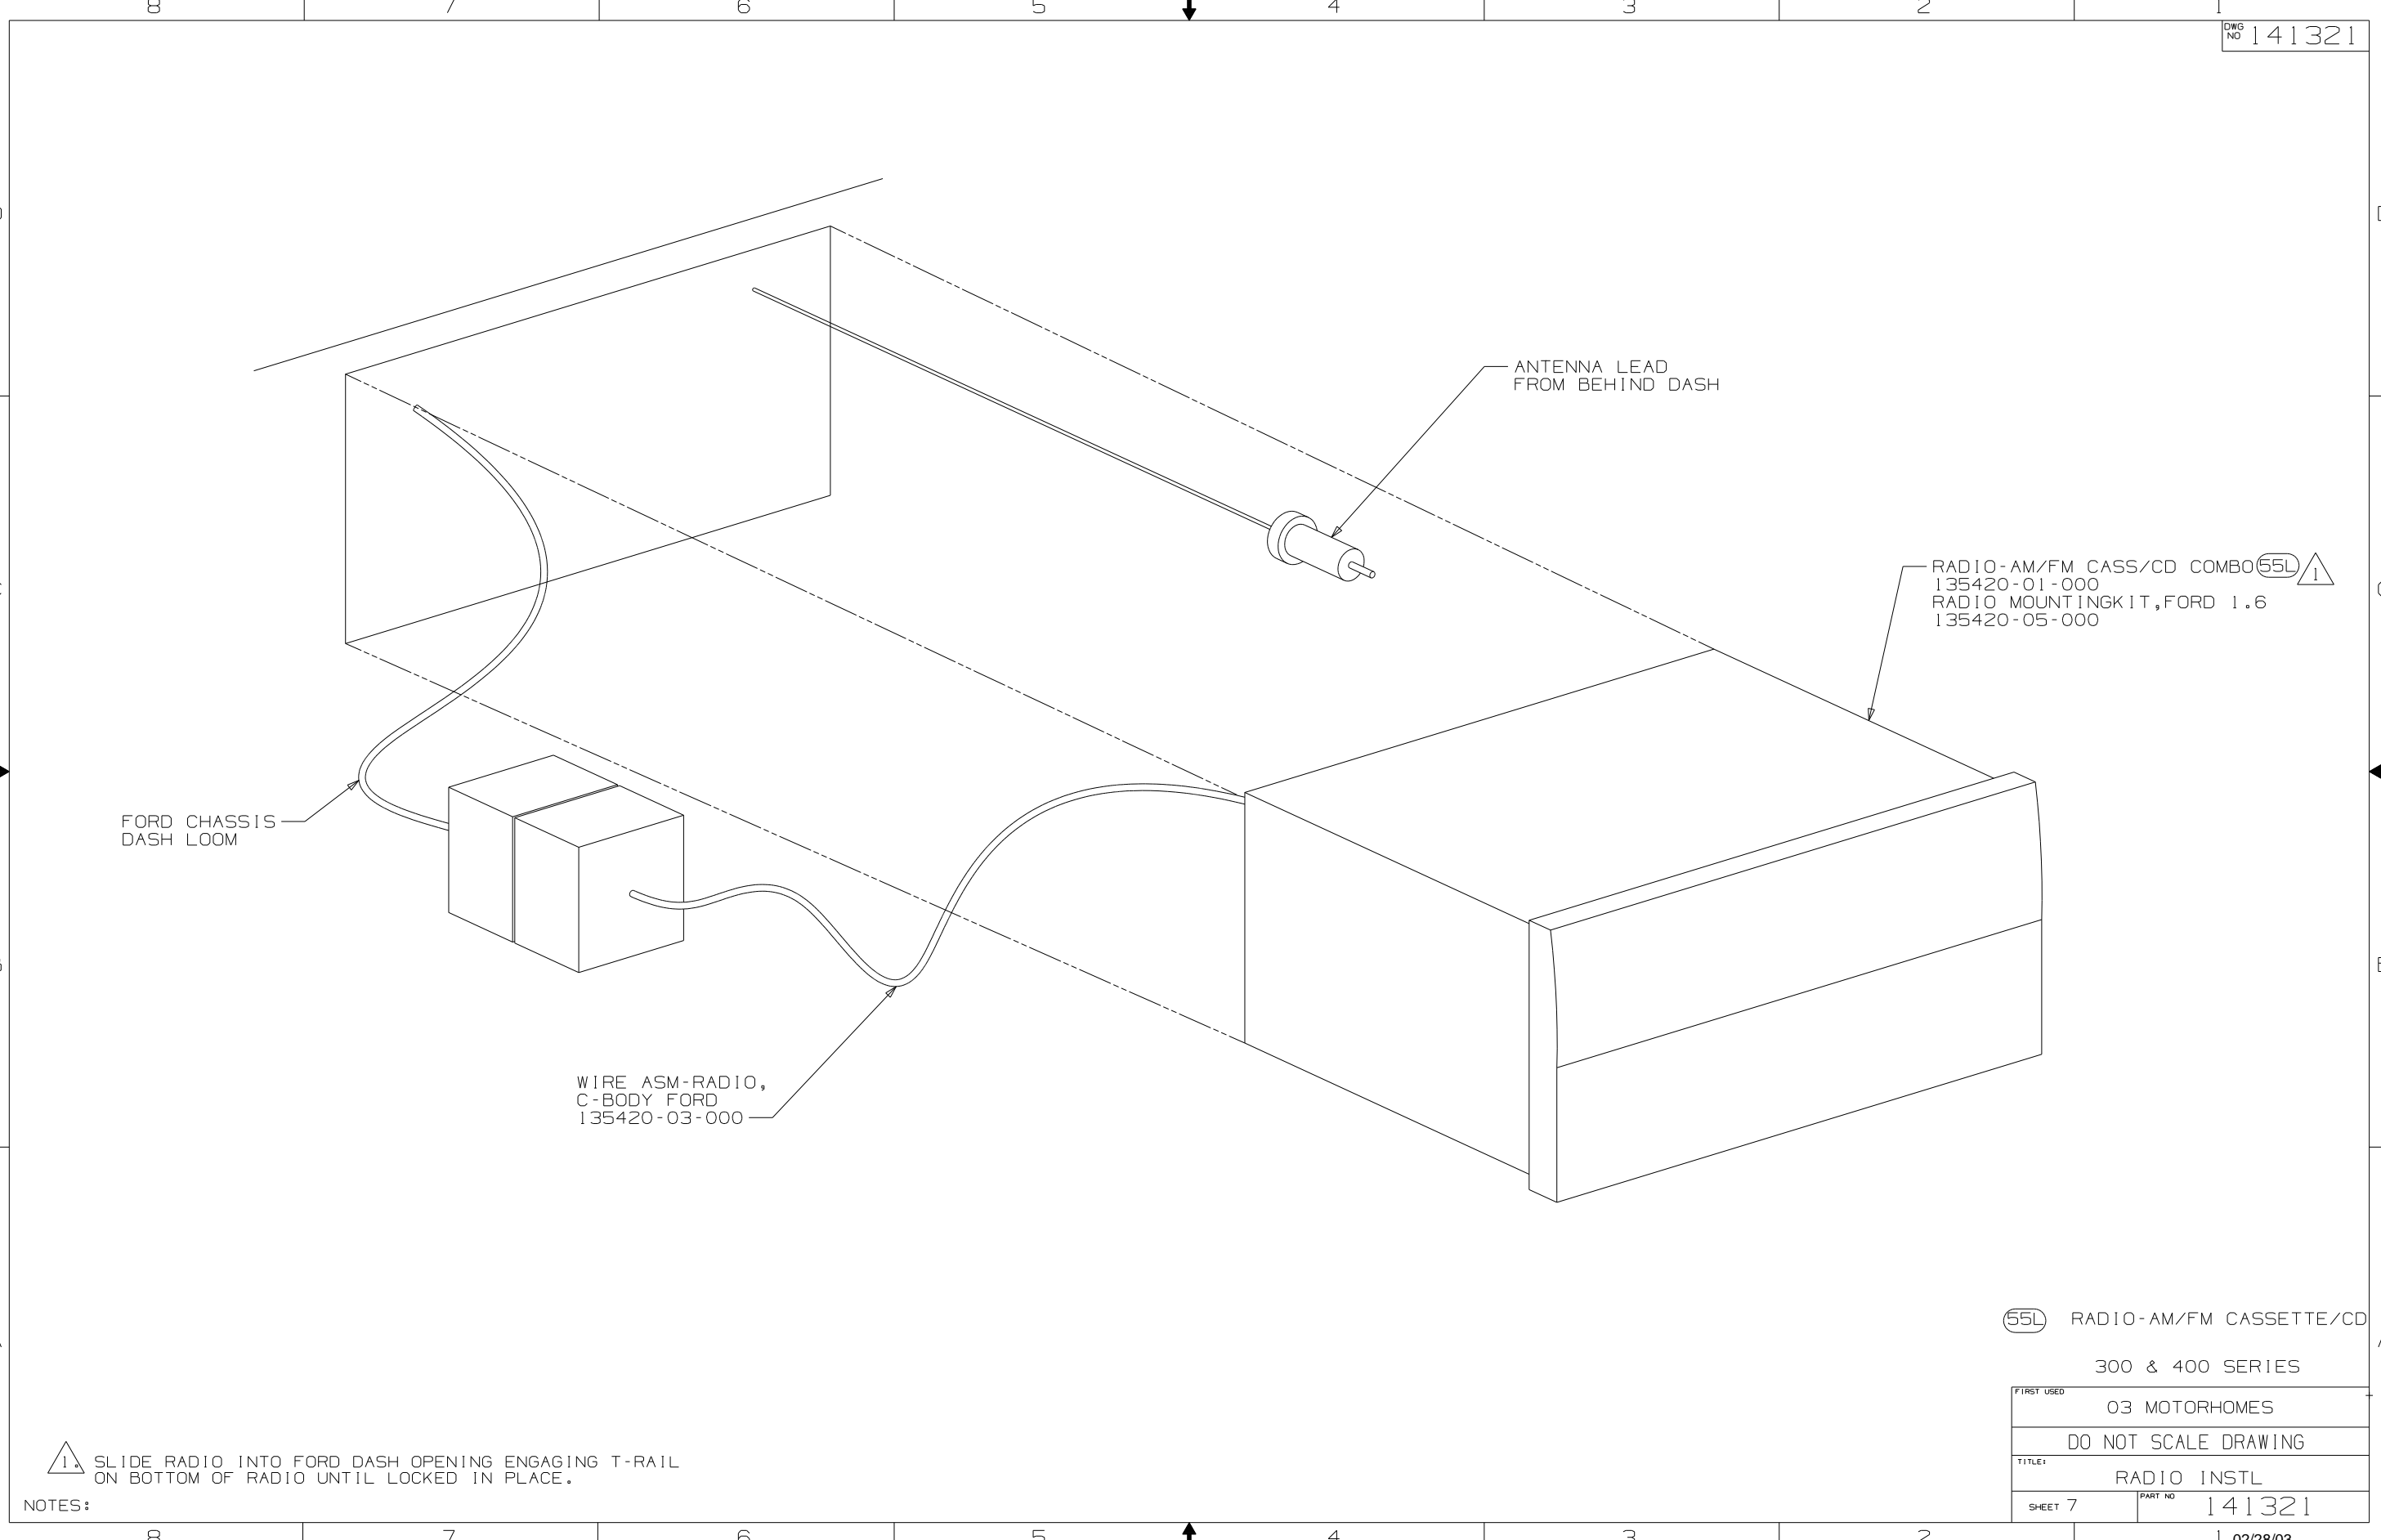

FORD CHASSIS DASH LOOM

ANTENNA LEAD FROM BEHIND DASH

RADIO-AM/FM CASS/CD COMBO (55L)
135420-01-000
RADIO MOUNTINGKIT, FORD 1.6
135420-05-000

WIRE ASM-RADIO,
C-BODY FORD
135420-03-000

(55L) RADIO-AM/FM CASSETTE/CD
300 & 400 SERIES

FIRST USED	03 MOTORHOMES
DO NOT SCALE DRAWING	
TITLE	RADIO INSTL
SHEET 7	PART NO 141321

NOTES:
1. SLIDE RADIO INTO FORD DASH OPENING ENGAGING T-RAIL ON BOTTOM OF RADIO UNTIL LOCKED IN PLACE.