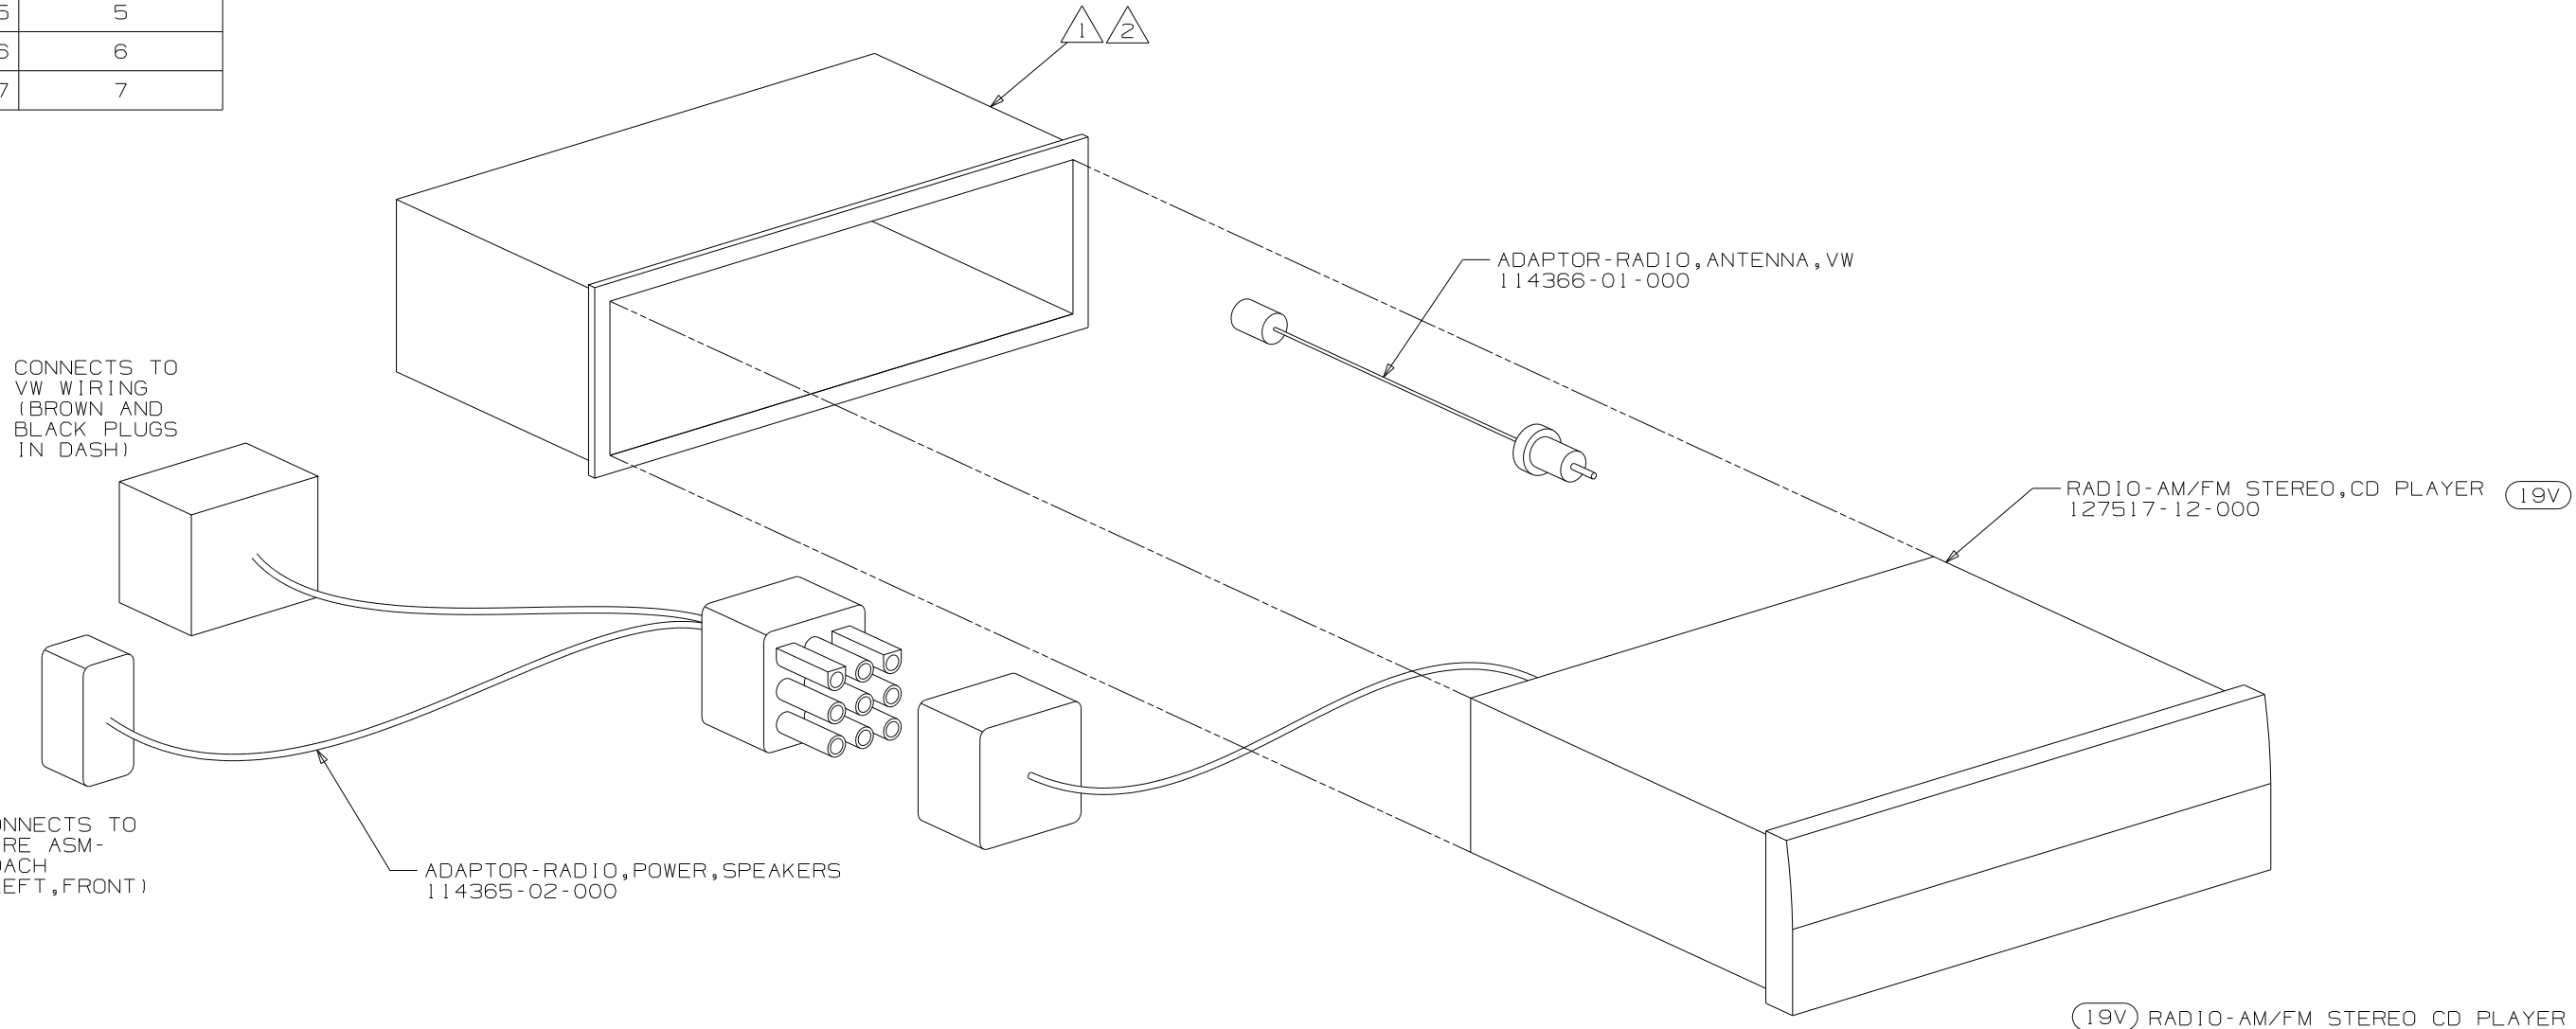

A

- NOTES:
- 2. BEND TABS ON ALL 4 SIDES TO SECURE MOUNTING BRACKET TO DASH OPENING.
 - 1. SUPPLIED WITH RADIO.

H-BODY, B-VAN, 200 SERIES

DFTR	ORIG. DATE
CHKR	ALL DIMENSIONS ARE IN MILLIMETERS
P.E.	
M.E.	FIRST USED
DSNR	03 MOTORHOMES
UNSPECIFIED TOLERANCES ARE:	
WHOLE DIM (X)	:
ONE-PLACE (X.X)	:
TWO-PLACE (X.XX)	:
ANGLE	:
THIRD ANGLE PROJECTION	