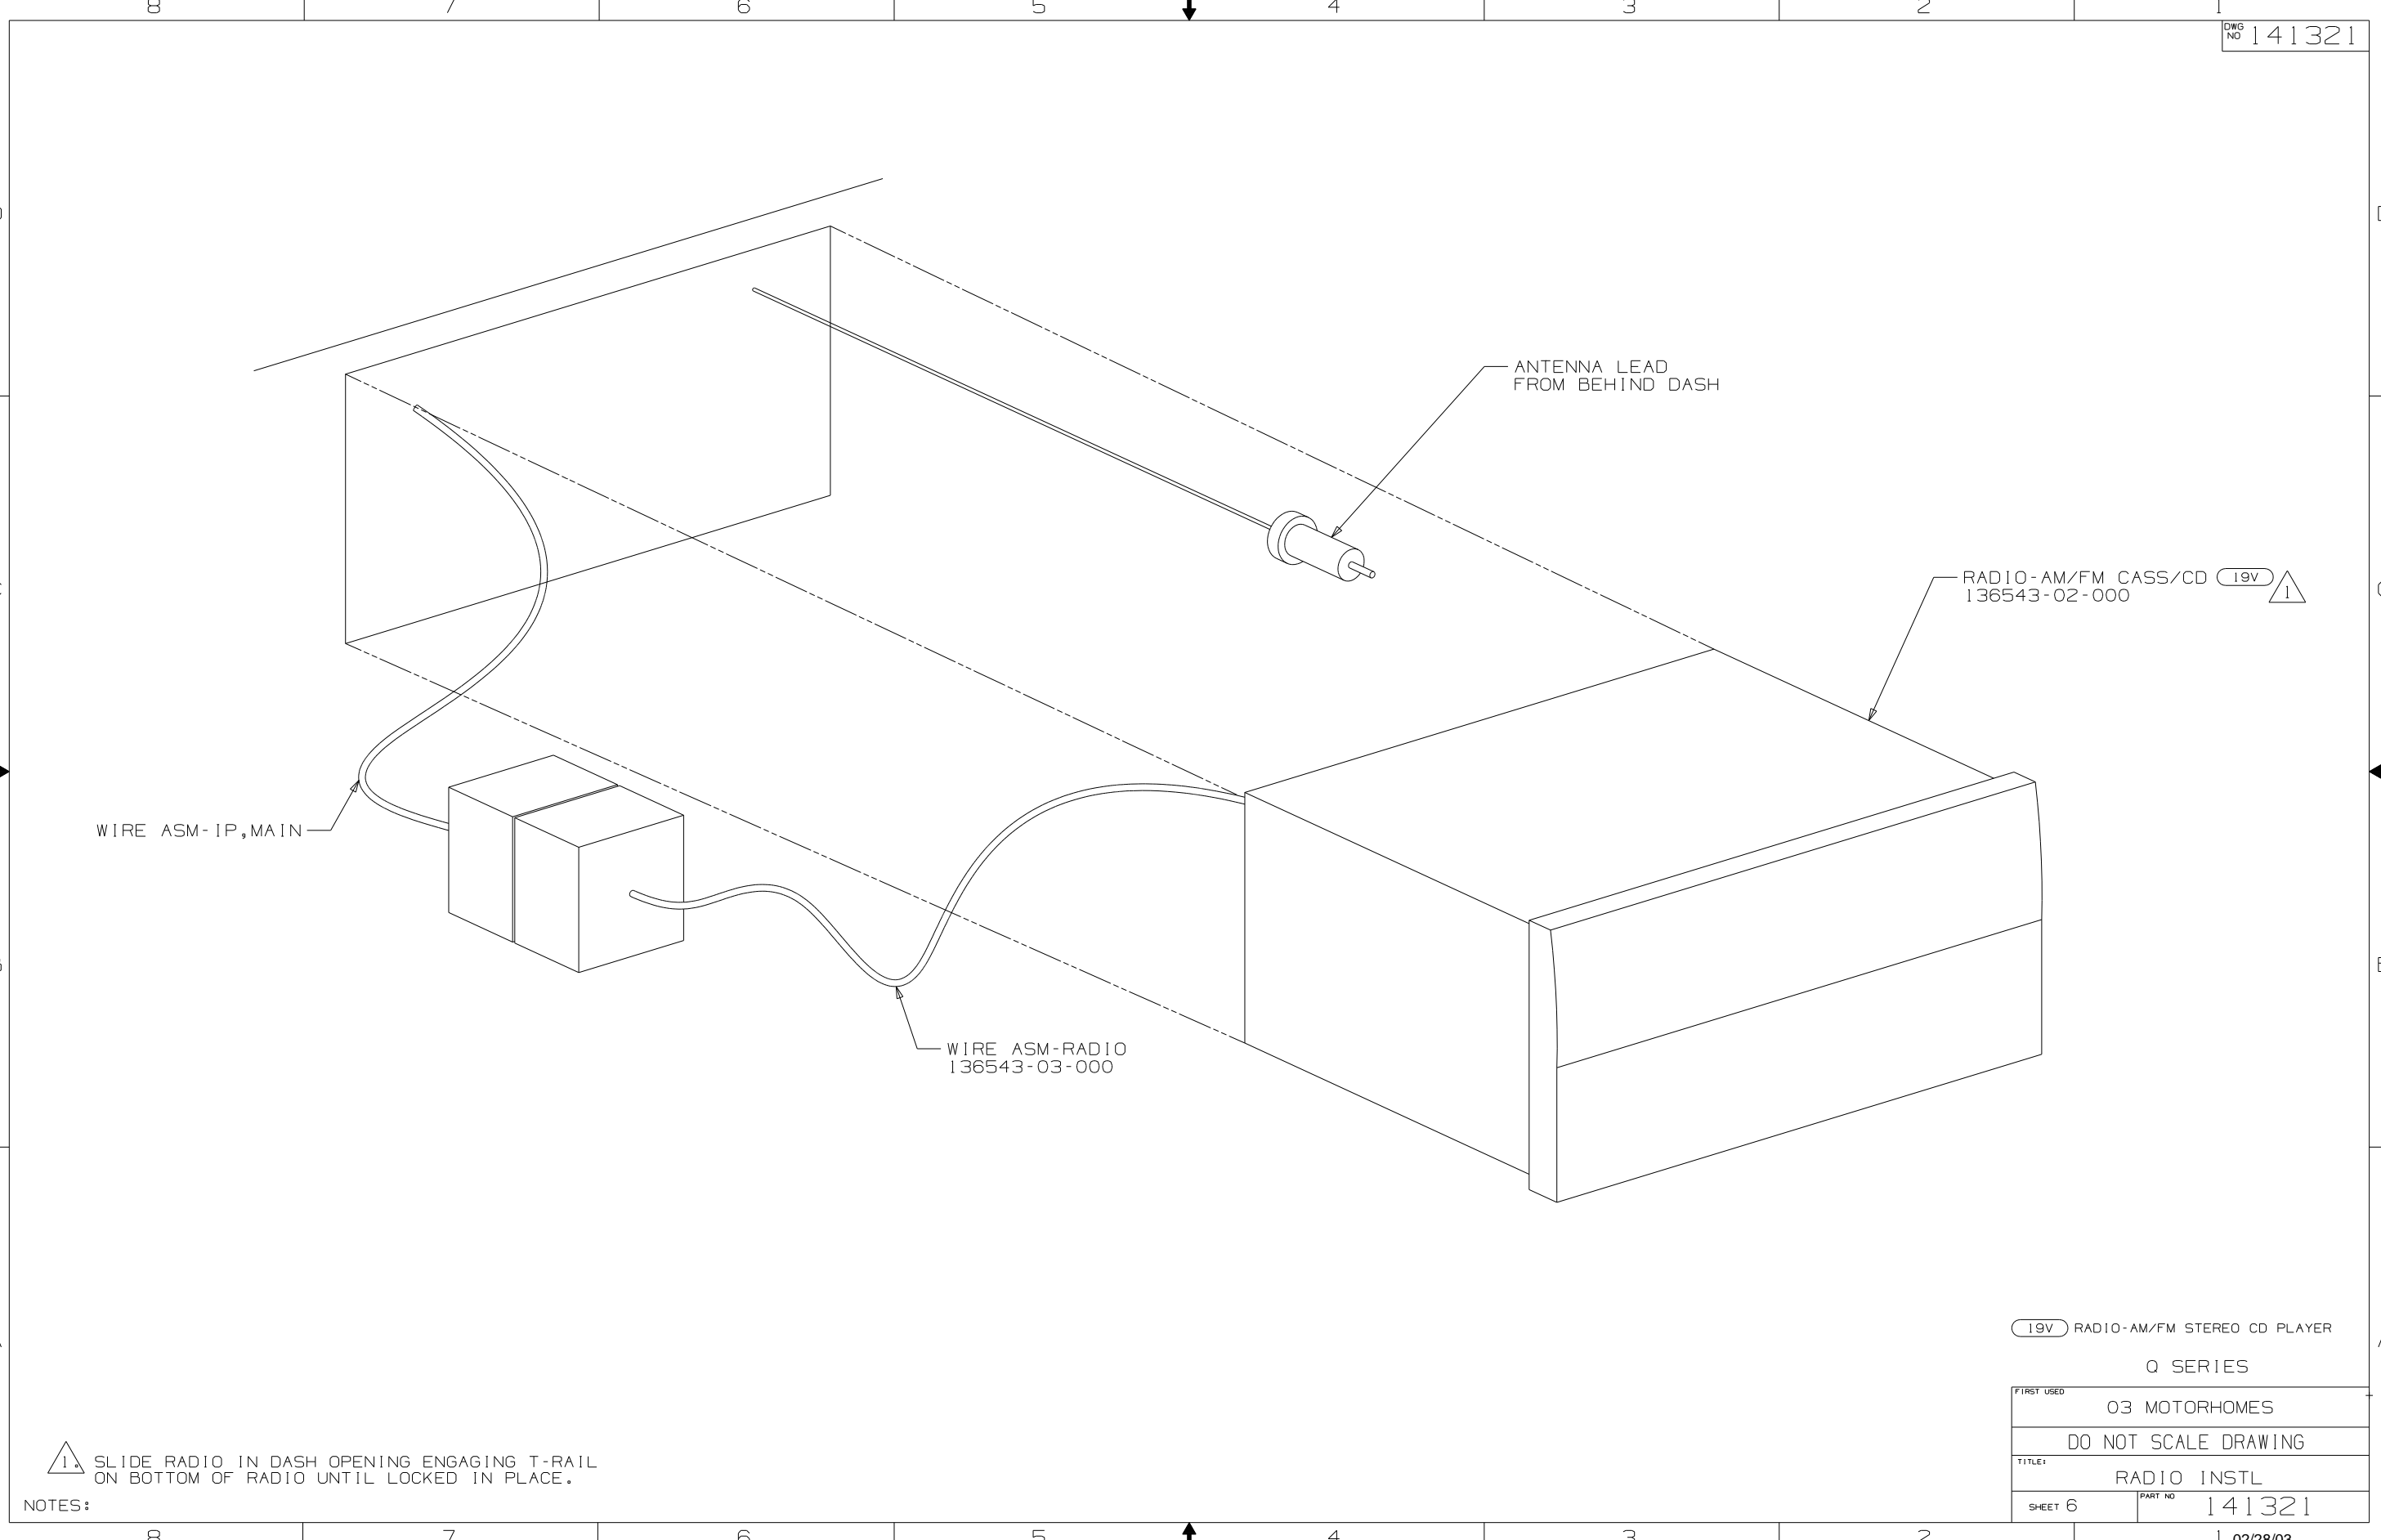

WIRE ASM-IP, MAIN

ANTENNA LEAD FROM BEHIND DASH

RADIO-AM/FM CASS/CD 19V 1
136543-02-000

WIRE ASM-RADIO
136543-03-000

1. SLIDE RADIO IN DASH OPENING ENGAGING T-RAIL ON BOTTOM OF RADIO UNTIL LOCKED IN PLACE.

NOTES:

19V RADIO-AM/FM STEREO CD PLAYER

Q SERIES

FIRST USED 03 MOTORHOMES

DO NOT SCALE DRAWING

TITLE: RADIO INSTL

SHEET 6 PART NO 141321