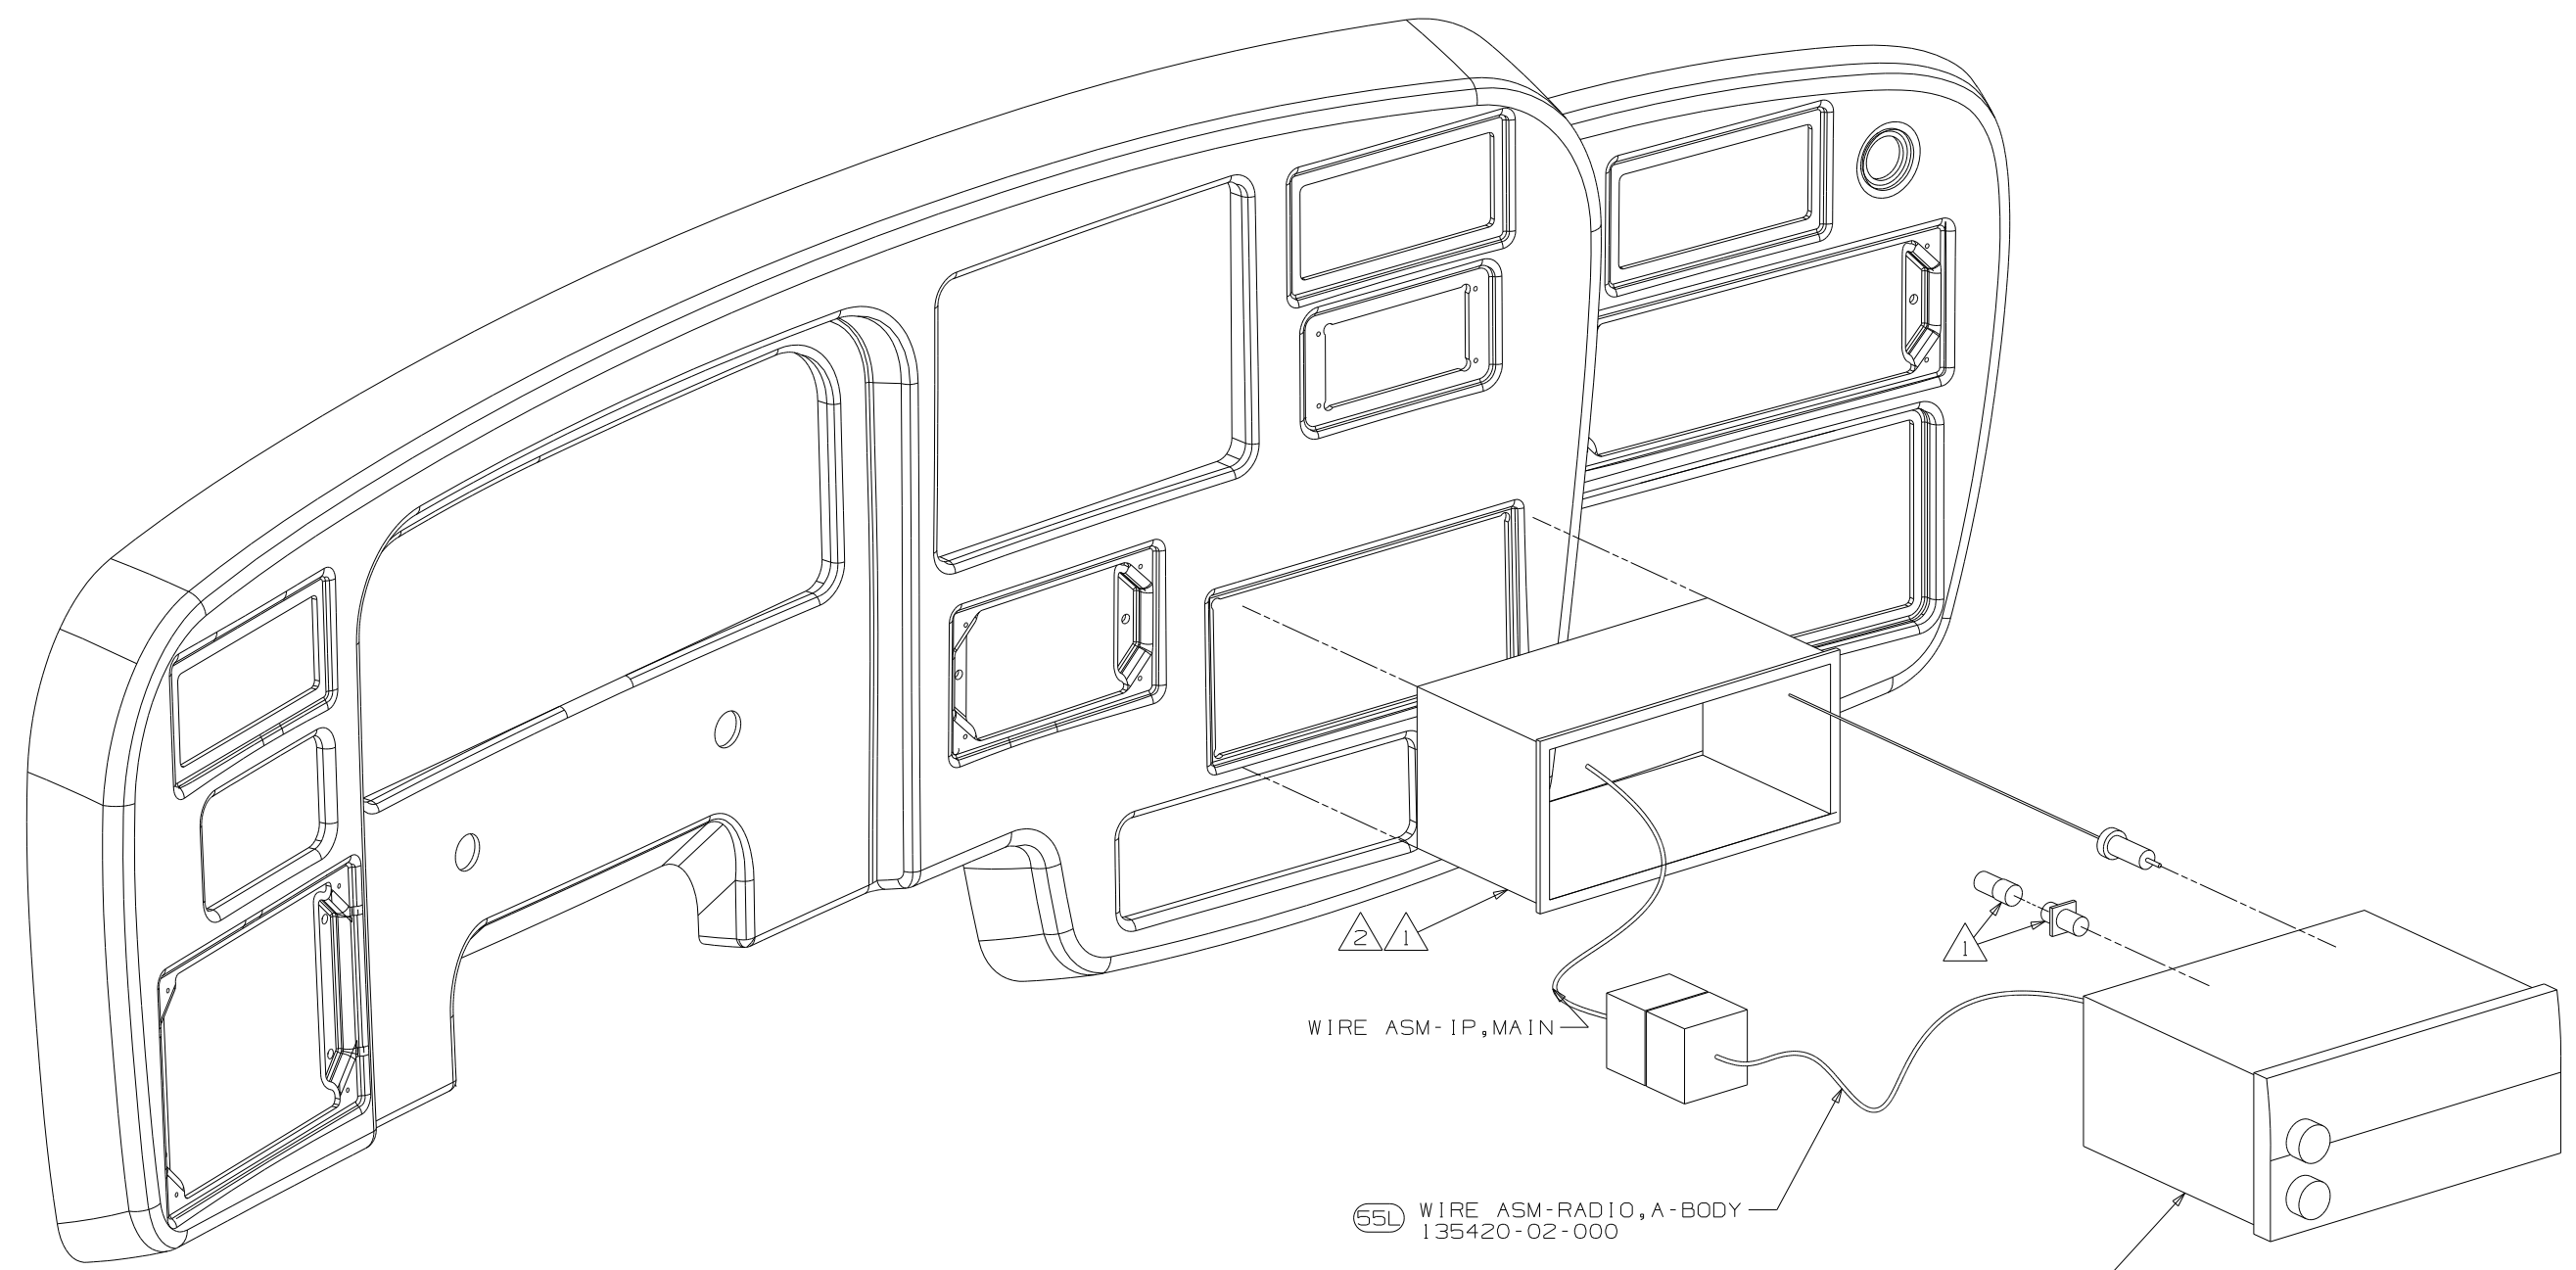

WIRE ASM-IP, MAIN

55L WIRE ASM-RADIO, A-BODY
135420-02-000

RADIO-AM/FM CASS/CD COMBO 55L
135420-01-000

2. BEND TABS ON ALL 4 SIDES TO SECURE MOUNTING BRACKET TO DASH OPENING.
1. SUPPLIED WITH MOUNTING KIT 135420-07-000.

NOTES:

55L RADIO-AM/FM CASSETTE/CD
F & G SERIES

FIRST USED	03 MOTORHOMES
TITLE	DO NOT SCALE DRAWING
SHEET 3	PART NO 141321