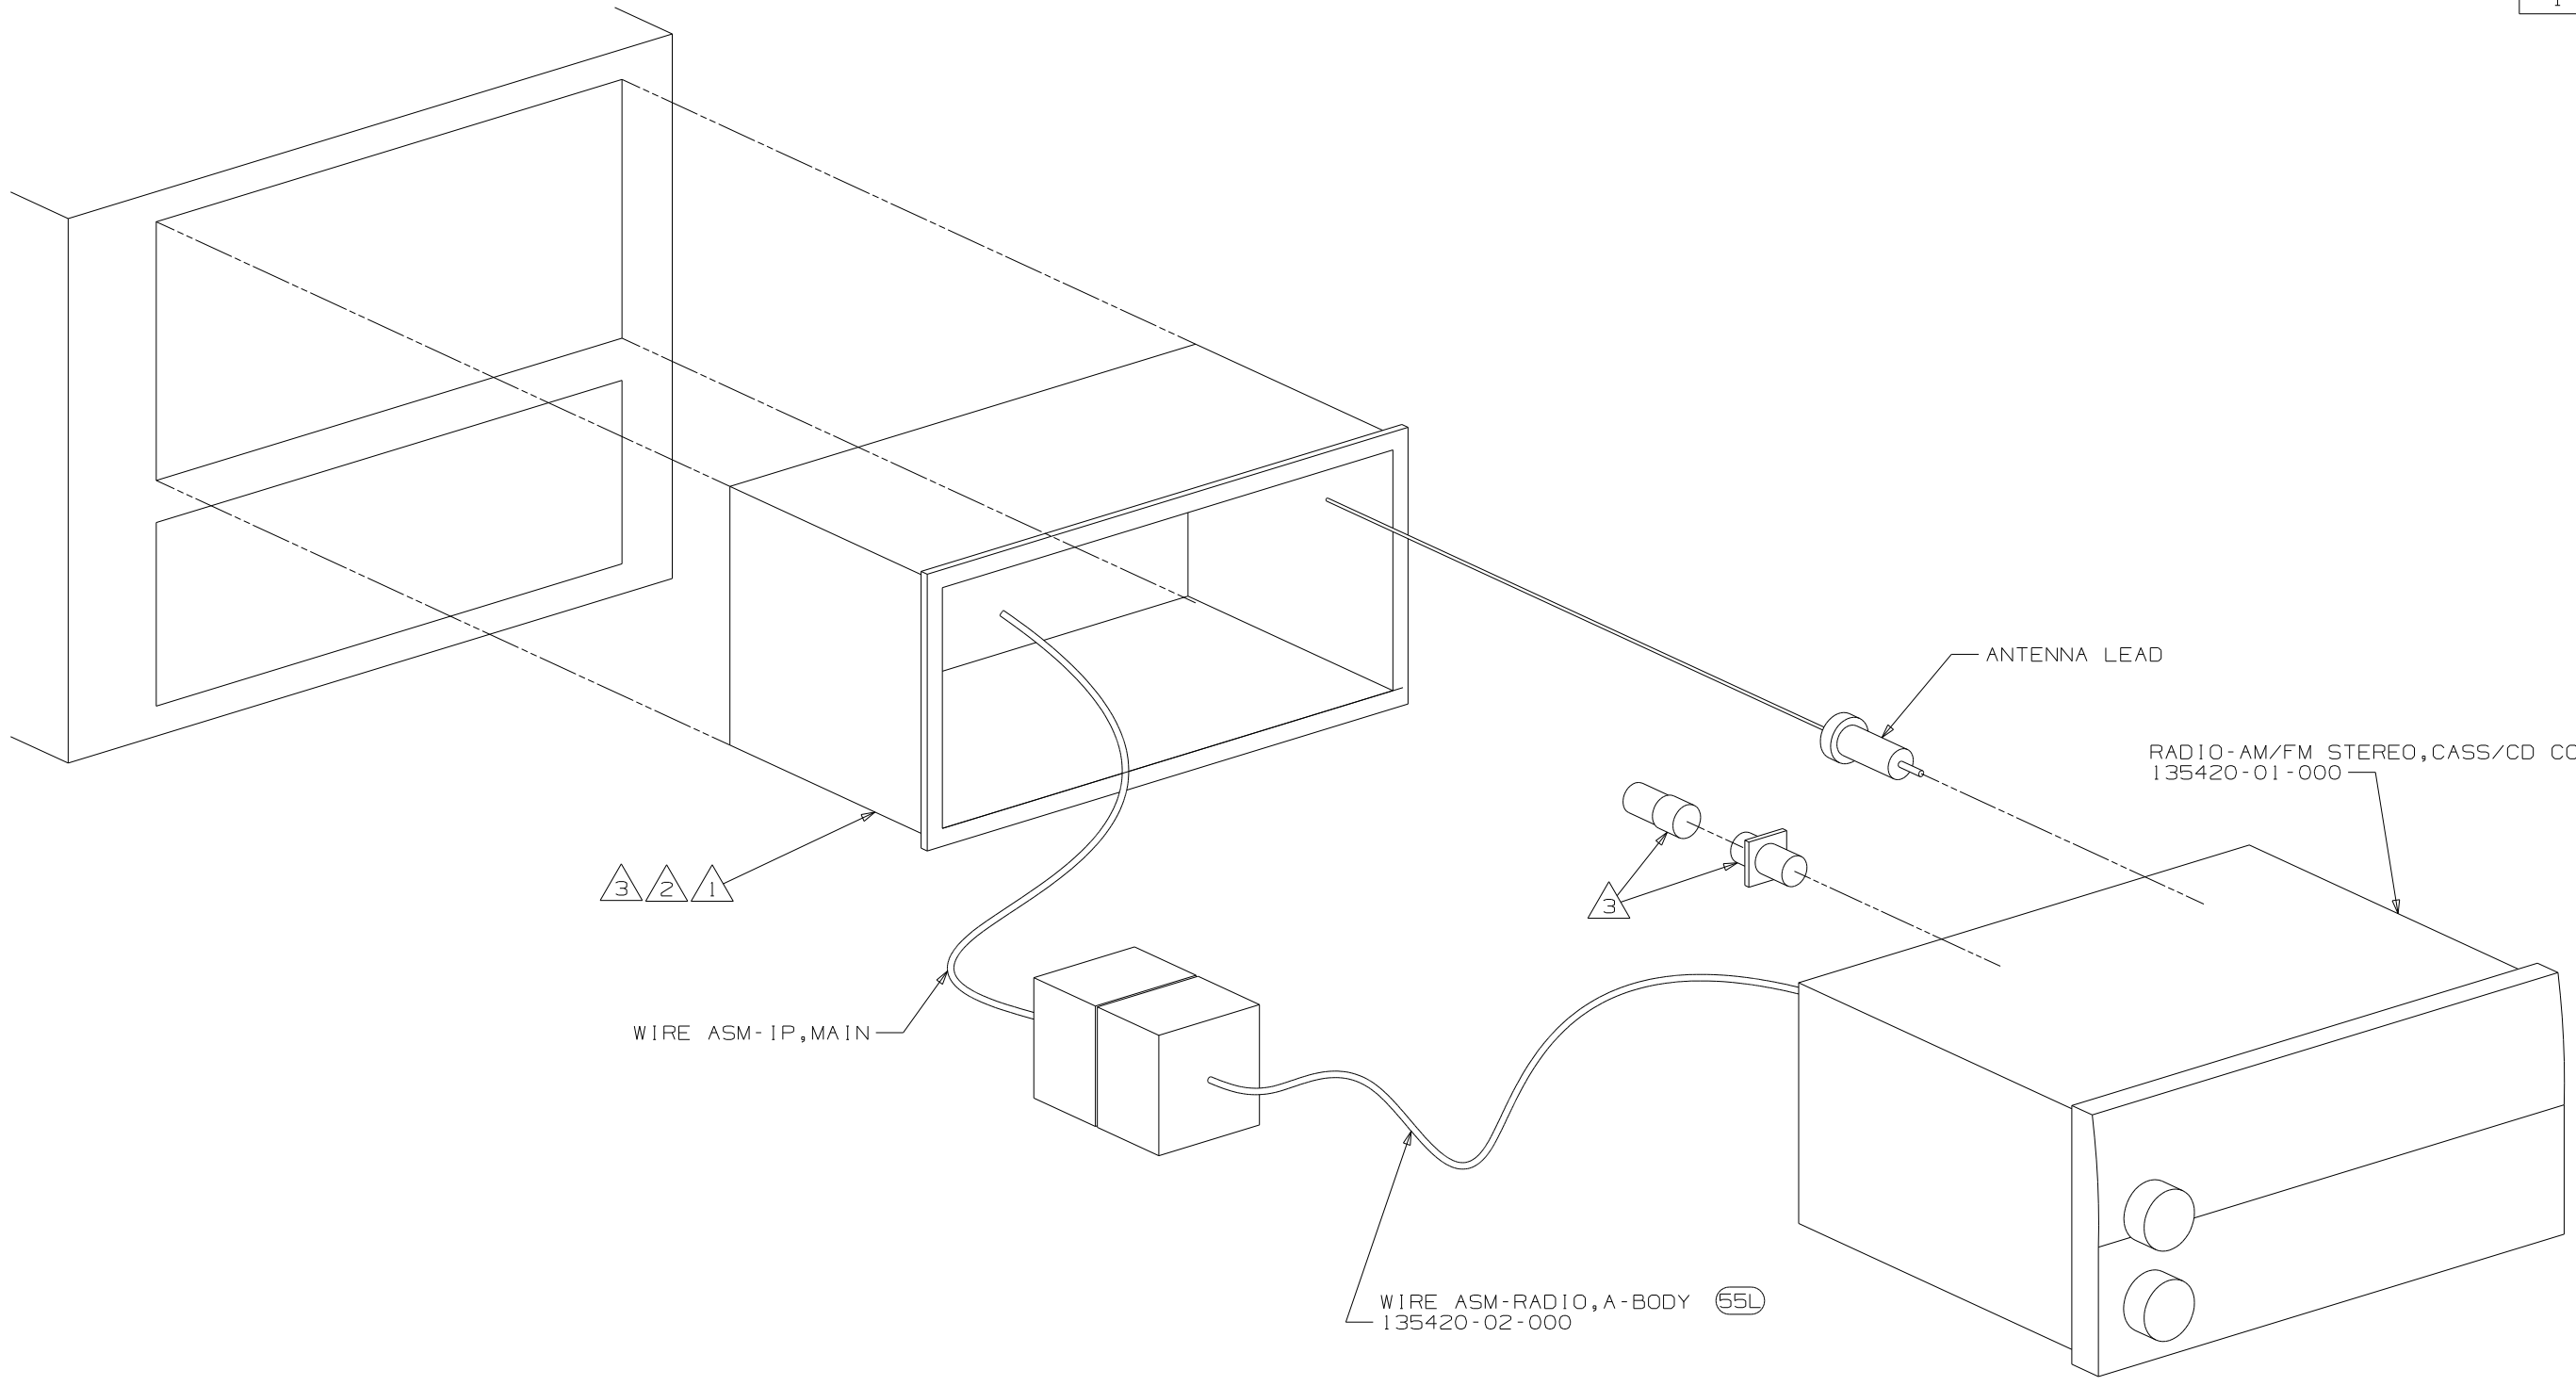

3 2 1

WIRE ASM-IP,MAIN

WIRE ASM-RADIO,A-BODY (55L)
135420-02-000

ANTENNA LEAD

RADIO-AM/FM STEREO,CASS/CD COMBO (55L)
135420-01-000

1. NOTES:
3. SUPPLIED WITH MOUNTING KIT 135420-07-000 (55L) ONLY.
  2. BEND TABS ON ALL 4 SIDES TO SECURE MOUNTING BRACKET TO DASH OPENING.
  1. SUPPLIED WITH RADIO (24N) ONLY.

(55L) RADIO-AM/FM CASSETTE/CD D SERIES

FIRST USED	03 MOTORHOMES
DO NOT SCALE DRAWING	
TITLE	RADIO INSTL
SHEET 2	PART NO 141321