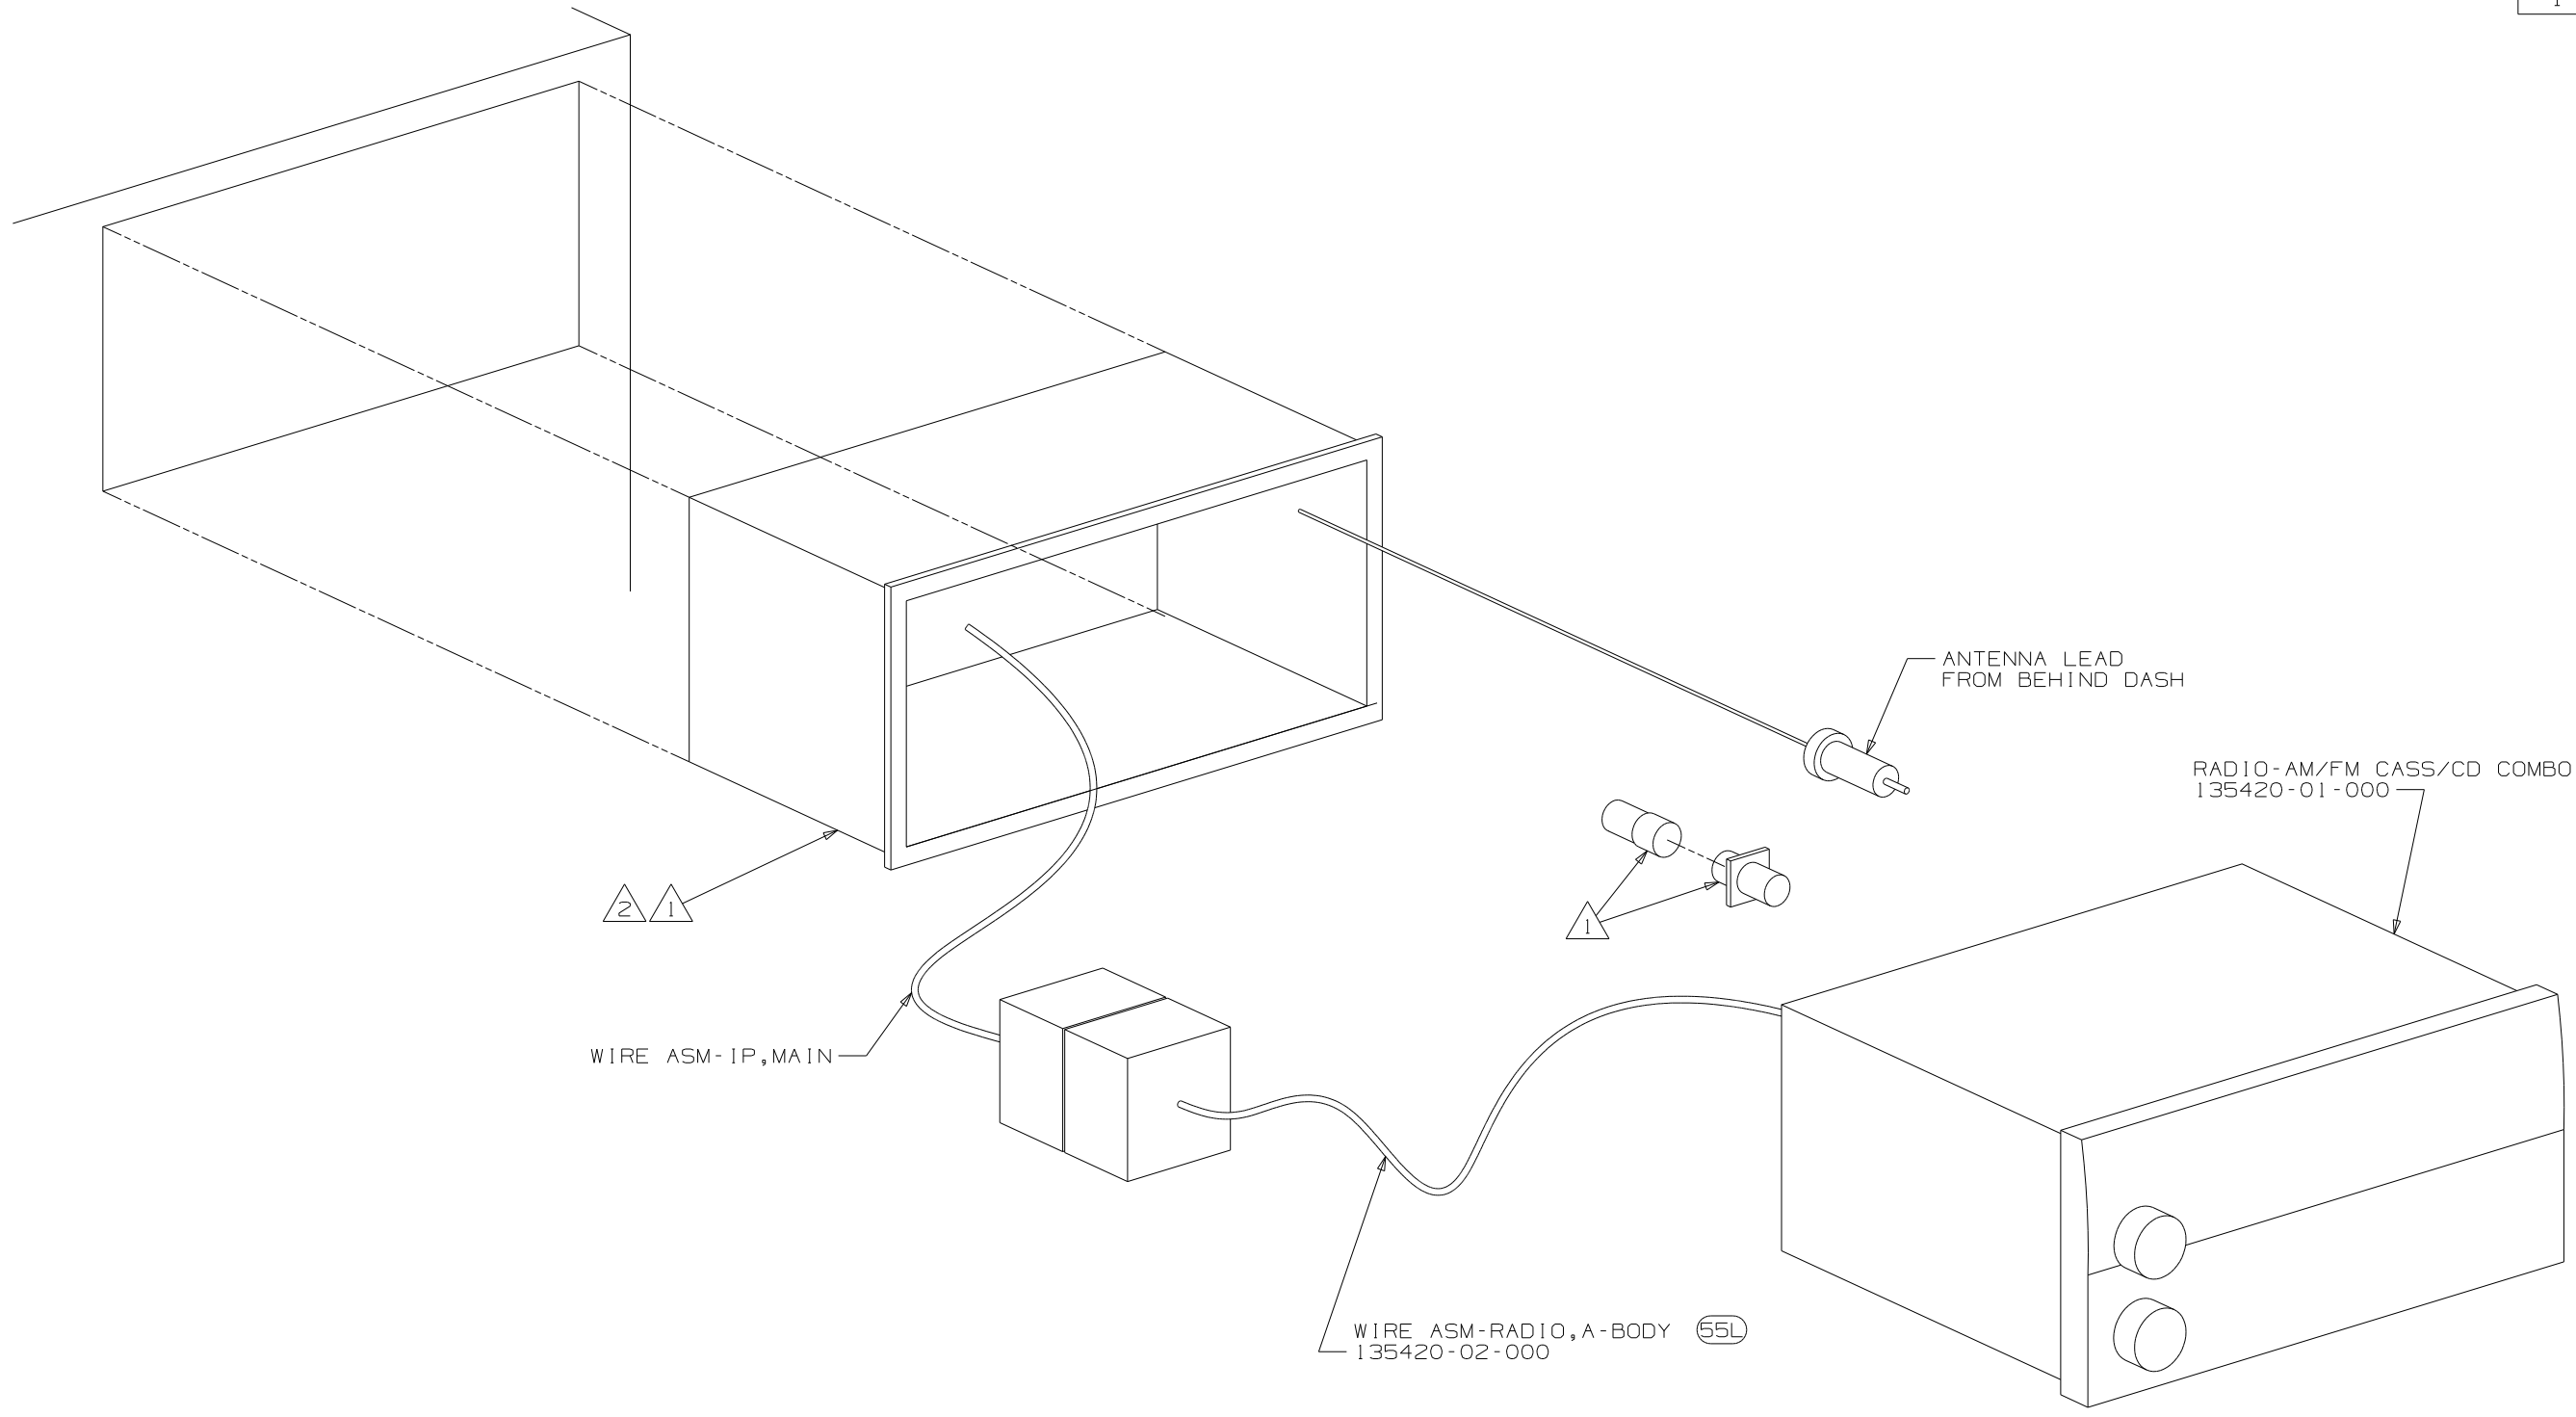

1. NOTES:
2. BEND TABS ON ALL 4 SIDES TO SECURE MOUNTING BRACKET TO DASH OPENING.
  1. SUPPLIED WITH MOUNTING KIT 135420-07-000.

(55L) RADIO-AM/FM CASSETTE/CD

P SERIES

FIRST USED	03 MOTORHOMES
TITLE	DO NOT SCALE DRAWING
SHEET 5	PART NO 141321