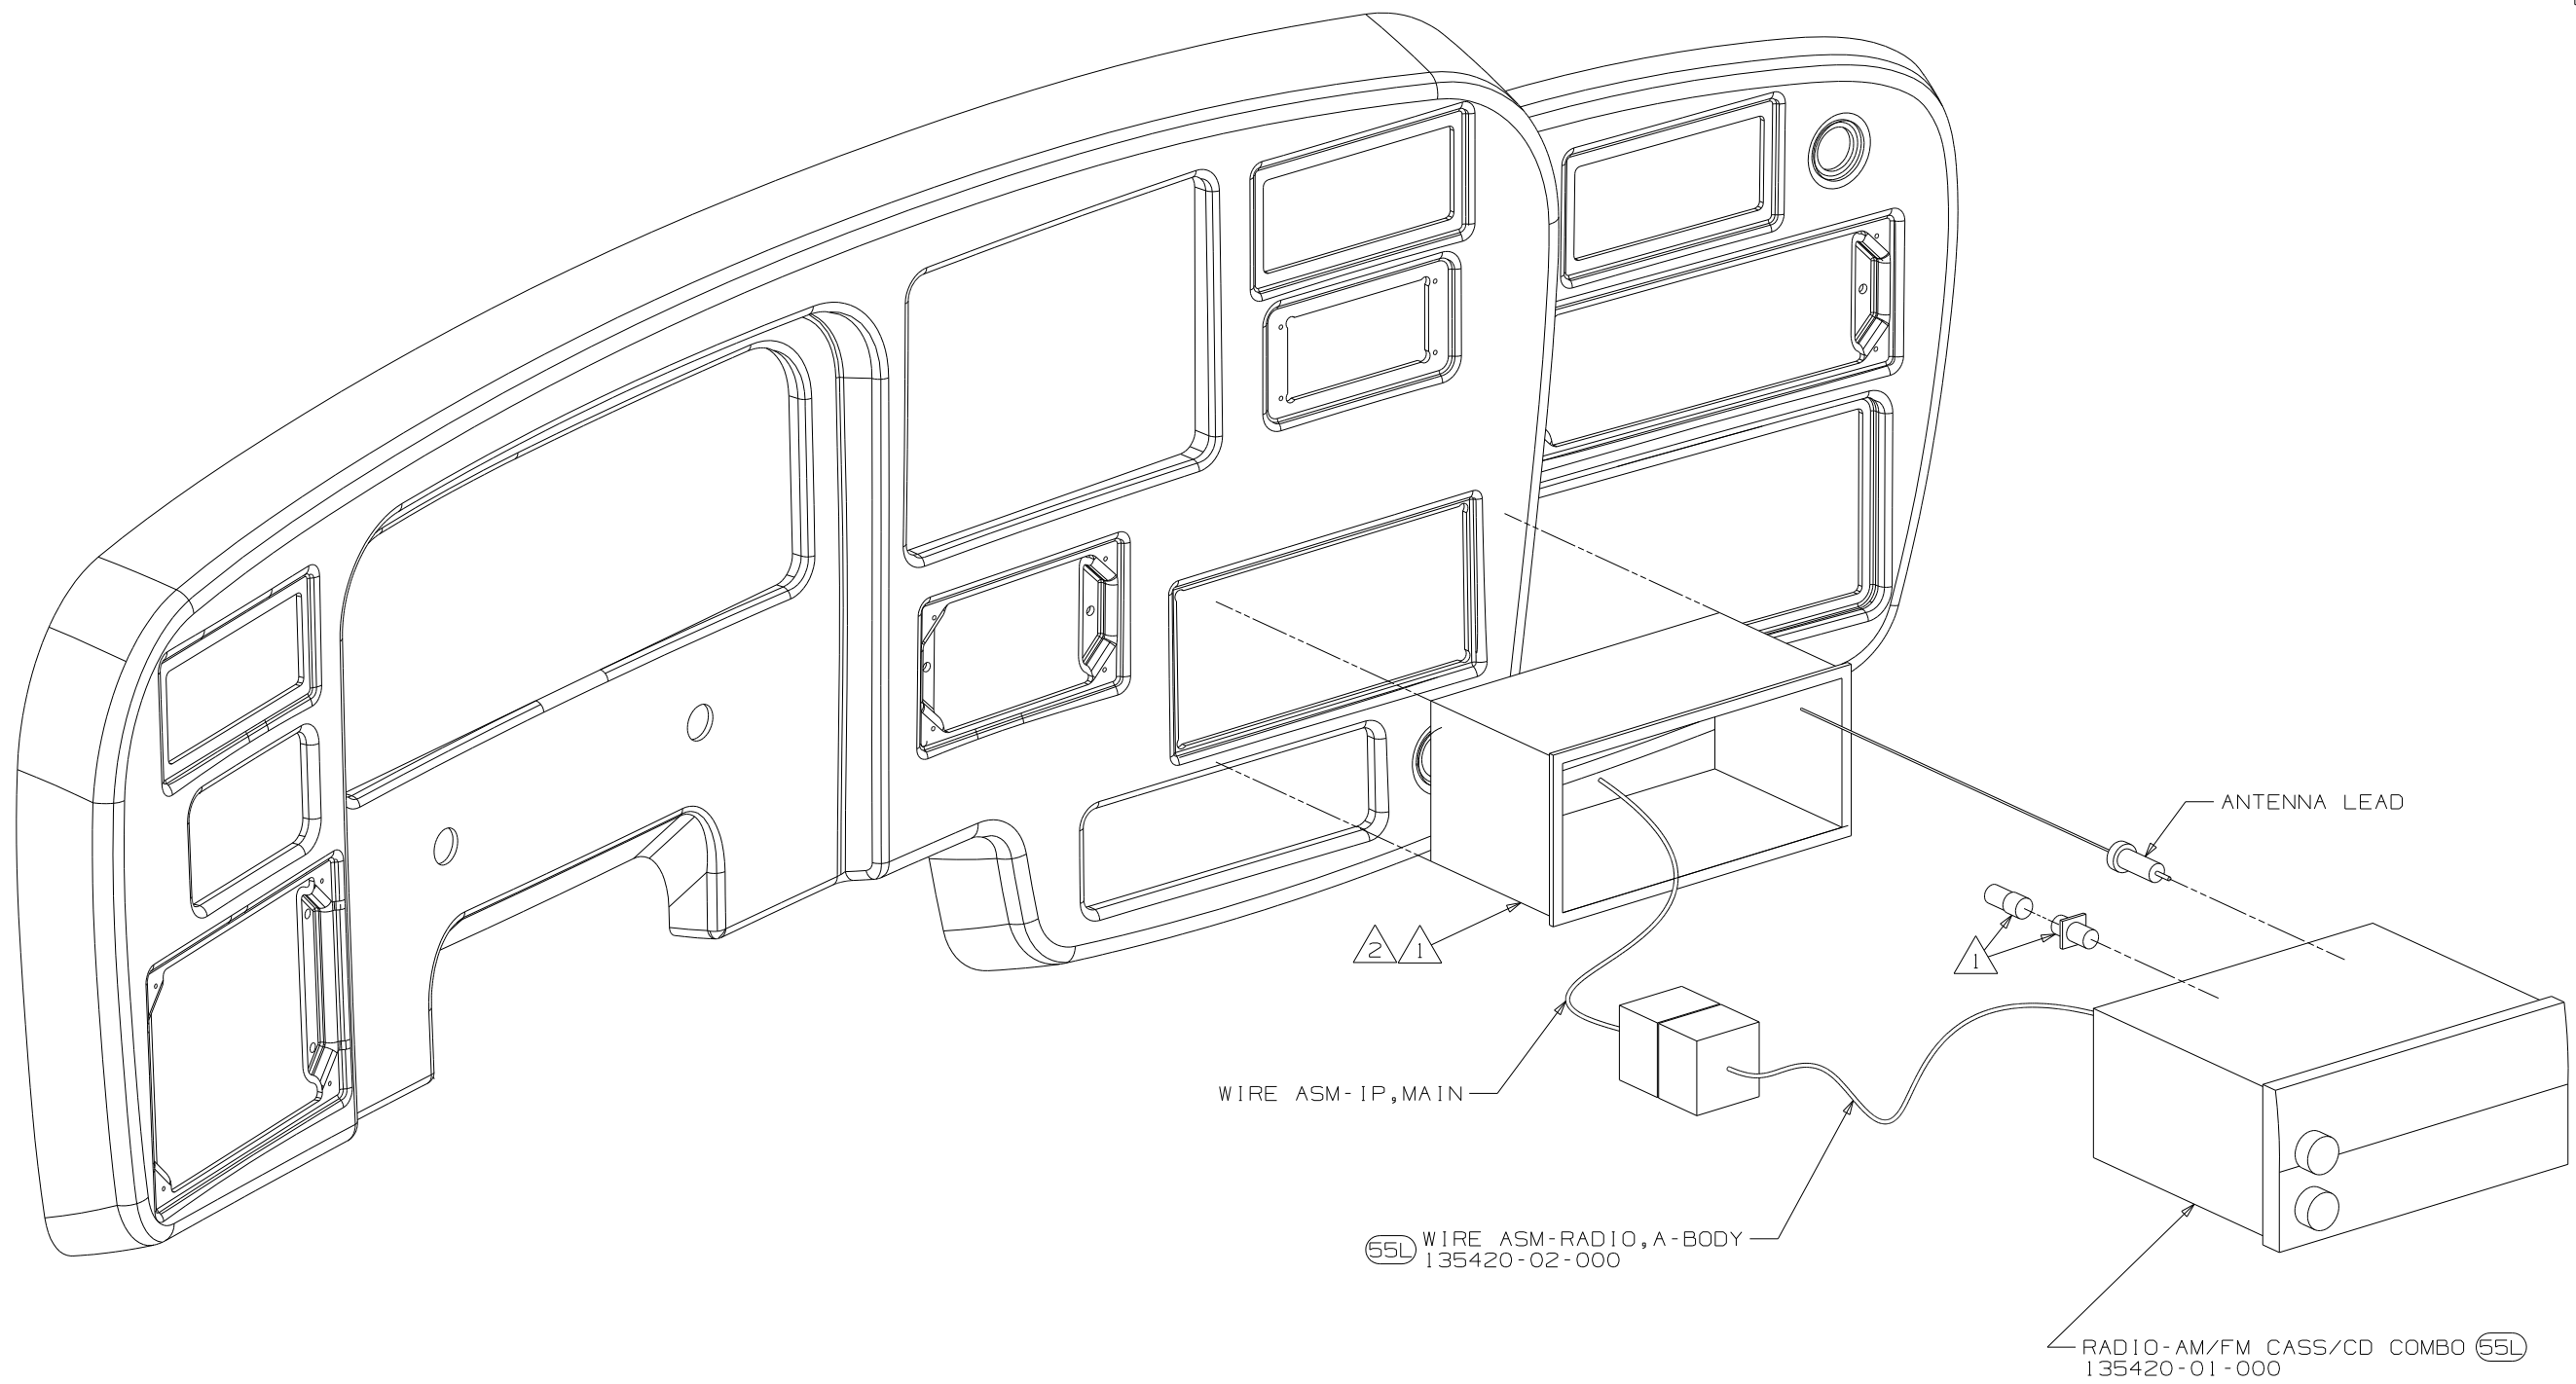

1. NOTES:
2. BEND TABS ON ALL 4 SIDES TO SECURE MOUNTING BRACKET TO DASH OPENING.
  1. SUPPLIED WITH MOUNTING KIT 135420-07-000.

55L RADIO-AM/FM CASSETTE/CD L SERIES

FIRST USED	03 MOTORHOMES
TITLE	RADIO INSTL
SHEET 4	PART NO 141321