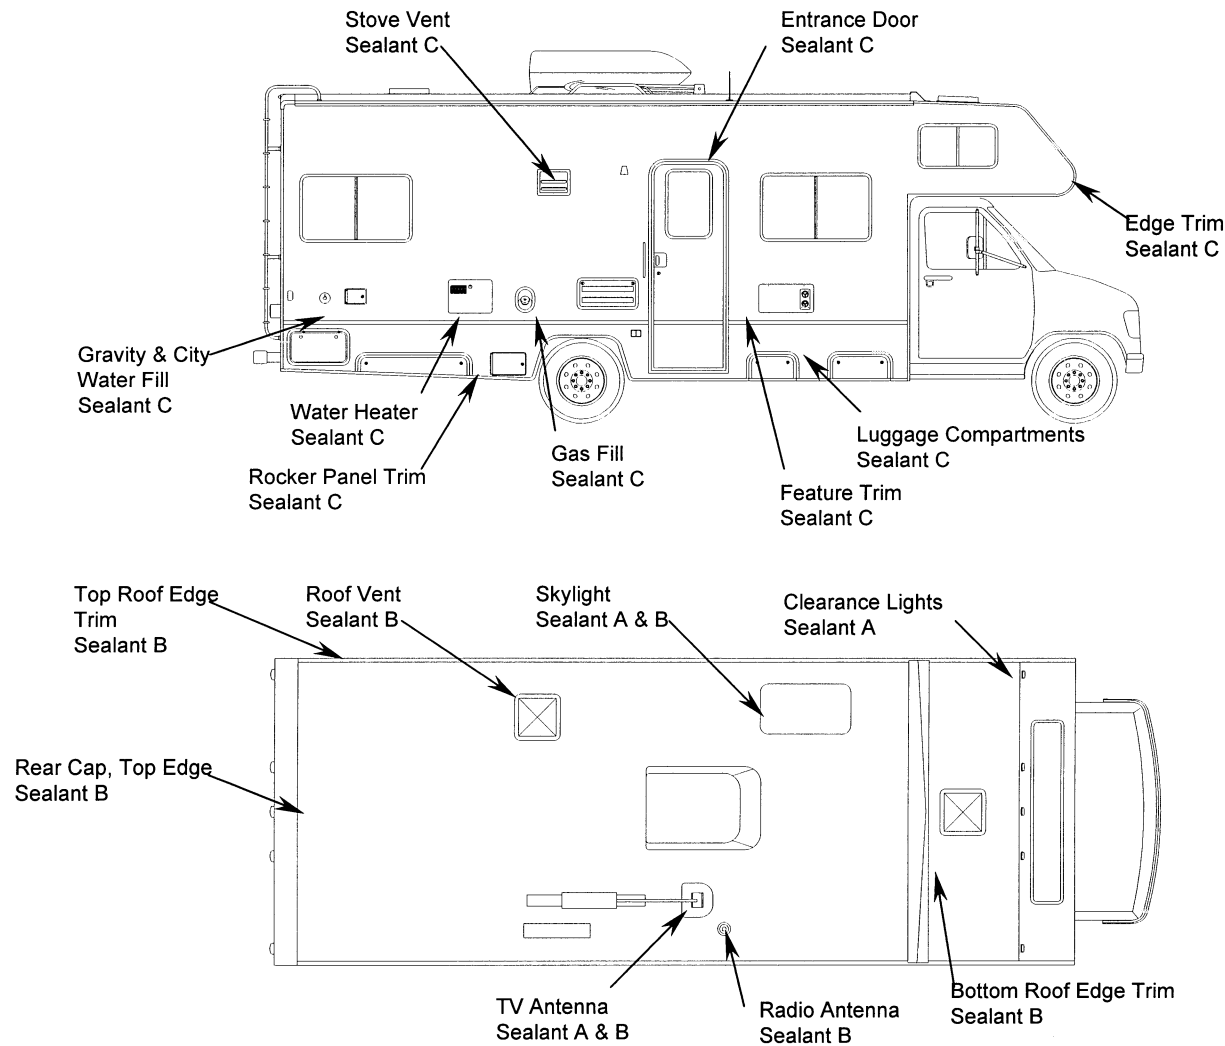

2002 MINNIE 300 & SPIRIT SEALANT CALLOUT SHEET

Sealants may be purchased from your Winnebago or Itasca Dealer

This is only a graphic representation for sealants and does not represent actual component position. **With the paint option** change the feature trim and the radius corner doors in the paint area to sealant **094401-04-000**

Sealant	Winnebago Part #
A	131264-01-02A
B	131264-03-01A
C	072889-20-000

2002 MINNIE 300 & SPIRIT SEALANT CALLOUT SHEET

Sealants may be purchased from your Winnebago or Itasca Dealer

This is only a graphic representation for sealants and does not represent actual component position. **With the paint option** change the feature trim and the radius corner doors in the paint area to sealant **094401-04-000**