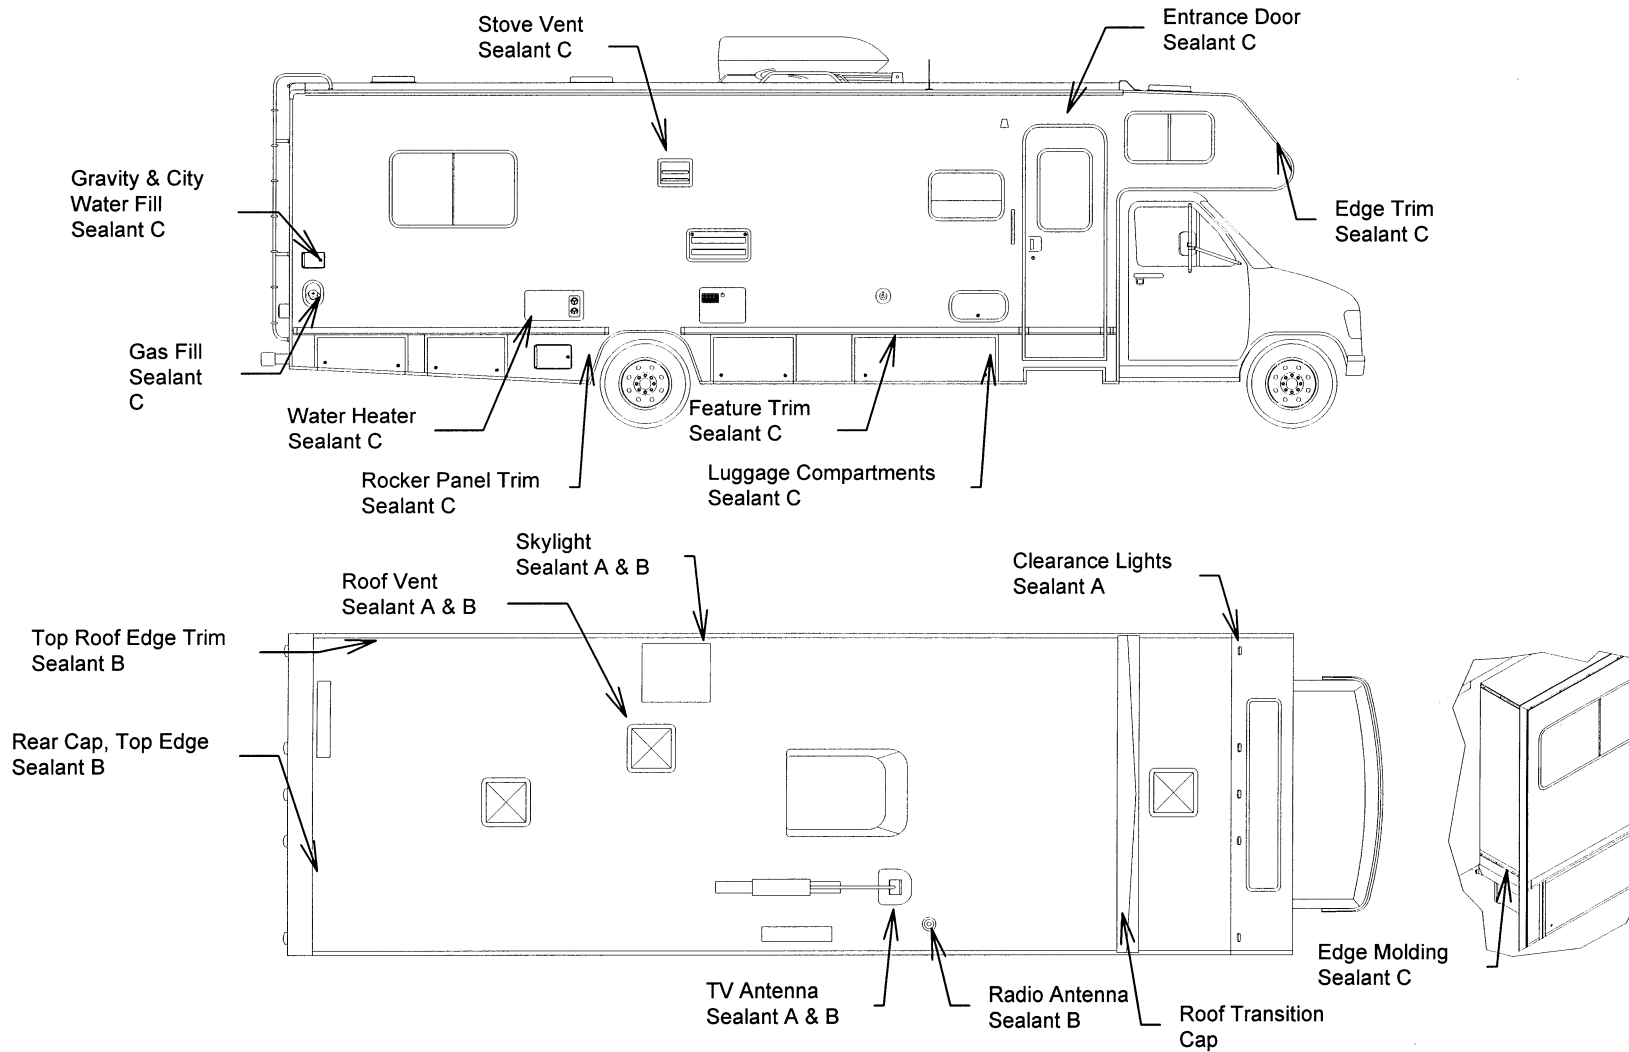

2002 MINNIE 300 & SPIRIT SEALANT CALLOUT SHEET

Sealants may be purchased from your Winnebago or Itasca Dealer

This is only a graphic representation for sealants and does not represent actual component position. **With the paint option** change the feature trim and the radius corner doors in the paint area to sealant **094401-04-000**

Sealant	Winnebago Part #
A	131264-01-02A
B	131264-03-01A
C	072889-20-000

2002 MINNIE 300 & SPIRIT SEALANT CALLOUT SHEET

Sealants may be purchased from your Winnebago or Itasca Dealer

This is only a graphic representation for sealants and does not represent actual component position. **With the paint option** change the feature trim and the radius corner doors in the paint area to sealant **094401-04-000**

Sealant	Winnebago Part #
A	131264-01-02A
B	131264-03-01A
C	072889-20-000