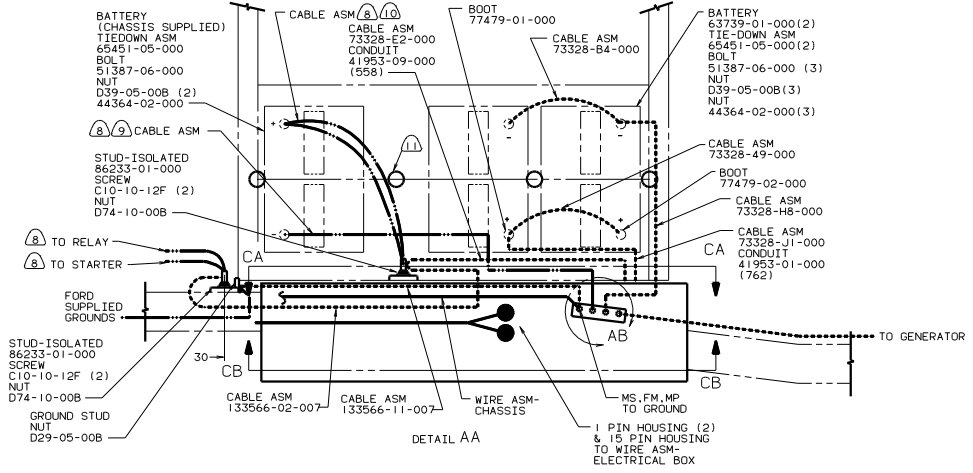

- (12) USE WIRE TIE 8343-03-000.
  - (11) USE TWO NUTS HERE TO ACCOUNT FOR BATTERY HEIGHT DIFFERENCE.
  - (10) CUT 4 AND 6GA CABLES 500MM FROM BATTERY TERMINAL; ADD TERMINAL 8331-01-000(2) TO 4GA CABLES AND TERMINAL 8360-01-000(2) TO 6GA CABLES. CONNECT ALL FOUR TERMINALS TO ISOLATED STUD.
  - (9) TRIM CABLE TO 600MM. ADD TERMINAL 8348-01-000.
  - (8) SUPPLIED WITH CHASSIS.
  - (7) SEE WIRING INSTL-FRONT END FOR ADDITIONAL INFORMATION.
  - (6) CLAMP 10497-02-000 AND SCREW G39-08-000.
  - (5) CLAMP 83609-01-000 AND SCREW G39-08-000.
  - (4) CLAMP 83610-01-000. SCREW G39-08-12B.
  - (3) PLACE AROUND ENTIRE PERIMETER OF DOOR WITH SEAM AT TOP.
  2. SECURE CONDUIT 41953-01-02,-03,-10 AND -11 OVER ALL WIRES IN CONTACT WITH SHARP EDGES.
  1. LEGEND: — WINNEBAGO; ..... CABLE; - - - - - CHASSIS SUPPLIED WIRING.
2. NOTES:

- (15) SECURE SO WIRES DO NOT CONTACT EXHAUST.
- (14) BATTERY CABLE MUST BE INSTALLED TO STARTER MOTOR BEFORE ENGINE WIRING HARNESS AND ROUTED IN SUCH A MANNER AS TO PREVENT ANY POSSIBLE DEGRADATION FROM THE EXHAUST SYSTEM.
- (13) ROUTE CABLES OVER CHASSIS RAIL IN THIS AREA. FOLLOW ORIGINAL CABLE PATHS INSIDE RAIL.

FOR ELECTRICAL TORQUE SPECIFICATIONS SEE DWG NO. 128783-01-000

- (265) CODES/STANDARDS-CSA/CMVSS
- (21V) SOUND SYSTEM DELUXE
- (16M) FORD CHASSIS 20,500MM/V10 ENG
- (1B1) CODES/STANDARDS USA