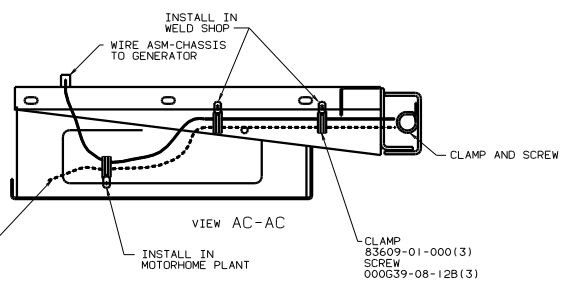

- (12) USE WIRE TIE 8343-03-000.
  - (11) USE TWO NUTS HERE TO ACCOUNT FOR BATTERY HEIGHT DIFFERENCE.
  - (10) CUT 4 AND 6GA CABLES 500MM FROM BATTERY TERMINAL; ADD TERMINAL 8331-01-000(2) TO 4GA CABLES AND TERMINAL 8360-01-000(2) TO 6GA CABLES. CONNECT ALL FOUR TERMINALS TO ISOLATED STUD.
  - (9) TRIM CABLE TO 600MM. ADD TERMINAL 8348-01-000.
  - (8) SUPPLIED WITH CHASSIS.
  - (7) SEE WIRING INSTL-FRONT END FOR ADDITIONAL INFORMATION.
  - (6) CLAMP 10497-02-000 AND SCREW G39-08-000.
  - (5) CLAMP 83609-01-000 AND SCREW G39-08-000.
  - (4) CLAMP 83610-01-000. SCREW G39-08-12B.
  - (3) PLACE AROUND ENTIRE PERIMETER OF DOOR WITH SEAM AT TOP.
  2. SECURE CONDUIT 41953-01-02,-03,-10 AND -11 OVER ALL WIRES IN CONTACT WITH SHARP EDGES.
  1. LEGEND: — WINNEBAGO; ..... CABLE; - - - - - CHASSIS SUPPLIED WIRING.
2. NOTES:

- (15) SECURE SO WIRES DO NOT CONTACT EXHAUST.
- (14) BATTERY CABLE MUST BE INSTALLED TO STARTER MOTOR BEFORE ENGINE WIRING HARNESS AND ROUTED IN SUCH A MANNER AS TO PREVENT ANY POSSIBLE DEGRADATION FROM THE EXHAUST SYSTEM.
- (13) ROUTE CABLES OVER CHASSIS RAIL IN THIS AREA. FOLLOW ORIGINAL CABLE PATHS INSIDE RAIL.

FOR ELECTRICAL TORQUE SPECIFICATIONS SEE DWG NO. 128783-01-000

- (265) CODES/STANDARDS-CSA/CMVSS
- (21V) SOUND SYSTEM DELUXE
- (16M) FORD CHASSIS 20,500MM/V10 ENG
- (1B1) CODES/STANDARDS USA