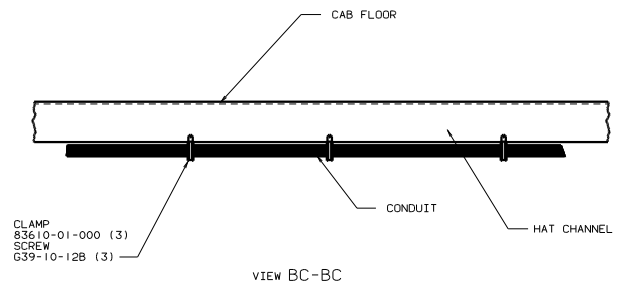

- (21V) SOUND SYSTEM DELUXE
- (265) CODES/STANDARDS-CSA/CMVSS
- (16M) FORD CHASSIS 20,500#/V10 ENG
- (1B1) CODES/STANDARDS USA

FOR ELECTRICAL TORQUE SPECIFICATIONS SEE DWG NO. 128783-01-000

TITLE: WIRING INSTL-CHASSIS	
NO. OF SHEETS: 3	REV: 1
SHEET: 2 OF 3	DWG NO: 134023