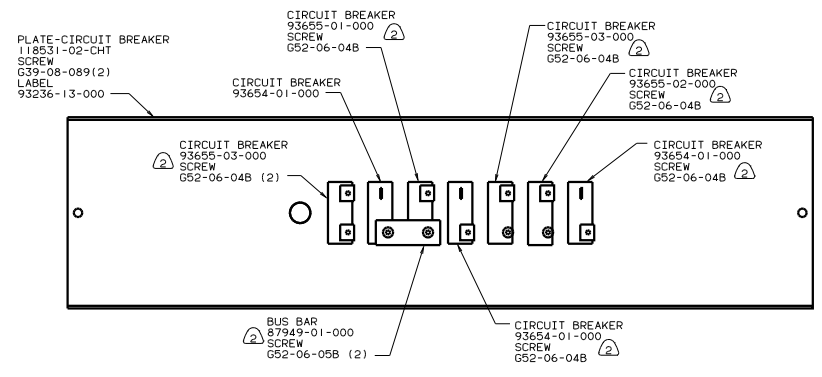

- (15) SECURE SO WIRES DO NOT CONTACT EXHAUST.
- (14) BATTERY CABLE MUST BE INSTALLED TO STARTER MOTOR BEFORE ENGINE WIRING HARNESS AND ROUTED IN SUCH A MANNER AS TO PREVENT ANY POSSIBLE DEGRADATION FROM THE EXHAUST SYSTEM.
- (13) ROUTE CABLES OVER CHASSIS RAIL IN THIS AREA. FOLLOW ORIGINAL CABLE PATHS INSIDE RAIL.

VIEW CA-CA

VIEW CB-CB (WIRING)

VIEW CB-CB (HARDWARE)

- NOTES:
- (2) ADD LOCK WASHER OME02B-04-071 1 PER SCREW
  - (1) SECURE WITH SOLENOID MOUNTING SCREW.

FOR ELECTRICAL TORQUE SPECIFICATIONS SEE DWG NO. 128783-01-000