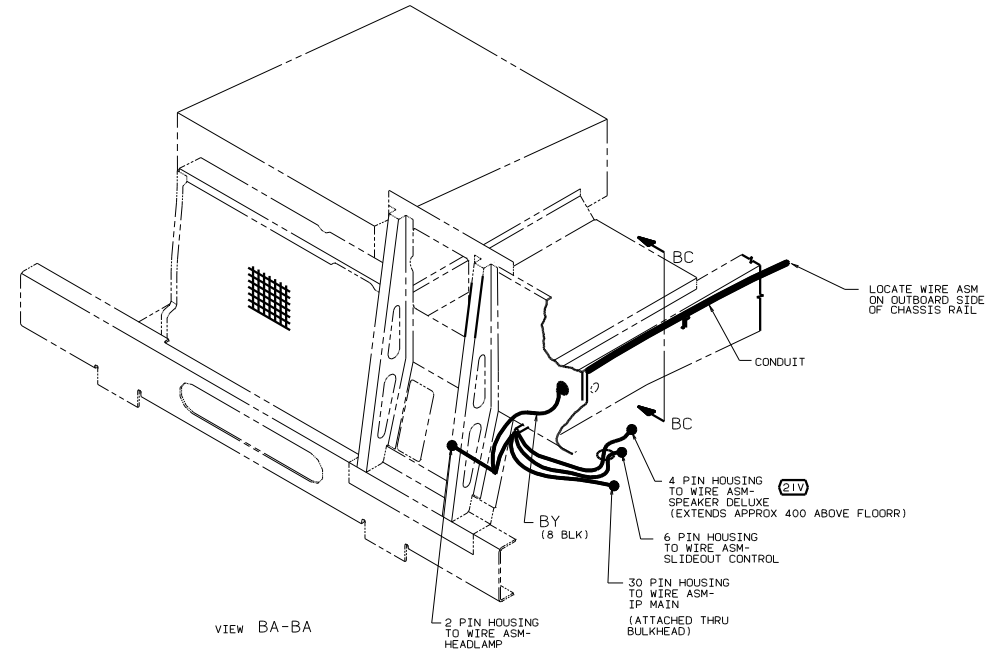

- (21V) SOUND SYSTEM DELUXE
- (265) CODES/STANDARDS-CSA/CMVSS
- (16M) FORD CHASSIS 20,500#/V10 ENG
- (1B1) CODES/STANDARDS USA

FOR ELECTRICAL TORQUE SPECIFICATIONS SEE DWG NO. 128783-01-000

TITLE: WIRING INSTL-CHASSIS	
NO. OF SHEETS: 3	REV: 1
SHEET: 2 OF 3	DWG NO: 134023