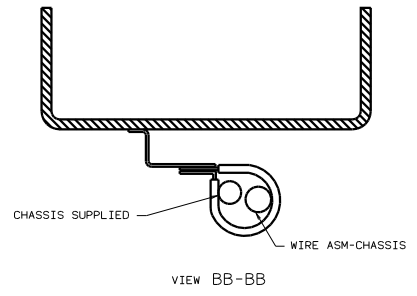

- (21V) SOUND SYSTEM DELUXE
- (265) CODES/STANDARDS-CSA/CMVSS
- (16M) FORD CHASSIS 20,500#/V10 ENG
- (1B1) CODES/STANDARDS USA

FOR ELECTRICAL TORQUE SPECIFICATIONS SEE DWG NO. 128783-01-000

TITLE: WIRING INSTL-CHASSIS	
NO. OF SHEETS: 3	REV: 1
SHEET: 2 OF 3	DWG NO: 134023