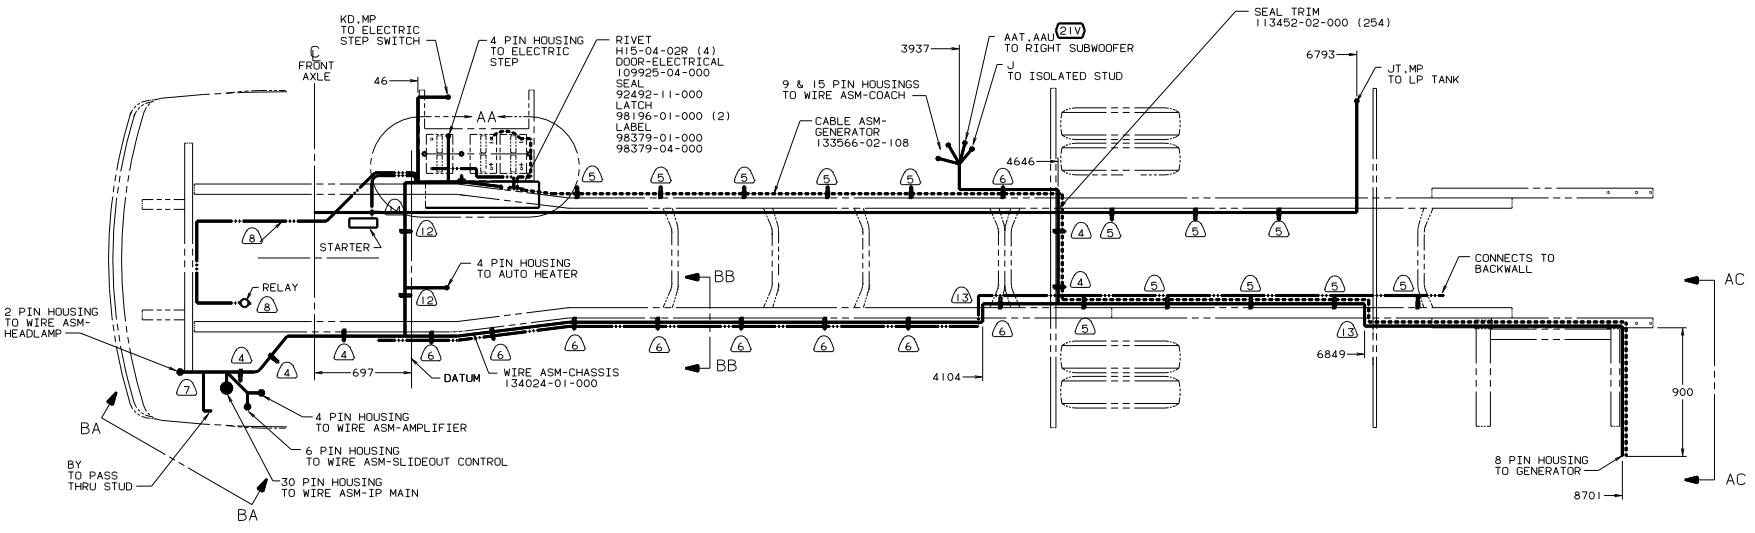

- (12) USE WIRE TIE 8343-03-000.
  - (11) USE TWO NUTS HERE TO ACCOUNT FOR BATTERY HEIGHT DIFFERENCE.
  - (10) CUT 4 AND 6GA CABLES 500MM FROM BATTERY TERMINAL; ADD TERMINAL 8331-01-000(2) TO 4GA CABLES AND TERMINAL 8360-01-000(2) TO 6GA CABLES. CONNECT ALL FOUR TERMINALS TO ISOLATED STUD.
  - (9) TRIM CABLE TO 600MM. ADD TERMINAL 8348-01-000.
  - (8) SUPPLIED WITH CHASSIS.
  - (7) SEE WIRING INSTL-FRONT END FOR ADDITIONAL INFORMATION.
  - (6) CLAMP 10497-02-000 AND SCREW G39-08-000.
  - (5) CLAMP 83609-01-000 AND SCREW G39-08-000.
  - (4) CLAMP 83610-01-000. SCREW G39-08-12B.
  - (3) PLACE AROUND ENTIRE PERIMETER OF DOOR WITH SEAM AT TOP.
  2. SECURE CONDUIT 41953-01-02,-03,-10 AND -11 OVER ALL WIRES IN CONTACT WITH SHARP EDGES.
  1. LEGEND: — WINNEBAGO; ..... CABLE; - - - - - CHASSIS SUPPLIED WIRING.
2. NOTES:

- (15) SECURE SO WIRES DO NOT CONTACT EXHAUST.
- (14) BATTERY CABLE MUST BE INSTALLED TO STARTER MOTOR BEFORE ENGINE WIRING HARNESS AND ROUTED IN SUCH A MANNER AS TO PREVENT ANY POSSIBLE DEGRADATION FROM THE EXHAUST SYSTEM.
- (13) ROUTE CABLES OVER CHASSIS RAIL IN THIS AREA. FOLLOW ORIGINAL CABLE PATHS INSIDE RAIL.

FOR ELECTRICAL TORQUE SPECIFICATIONS SEE DWG NO. 128783-01-000

- (265) CODES/STANDARDS-CSA/CMVSS
- (21V) SOUND SYSTEM DELUXE
- (16M) FORD CHASSIS 20,500MM/V10 ENG
- (1B1) CODES/STANDARDS USA