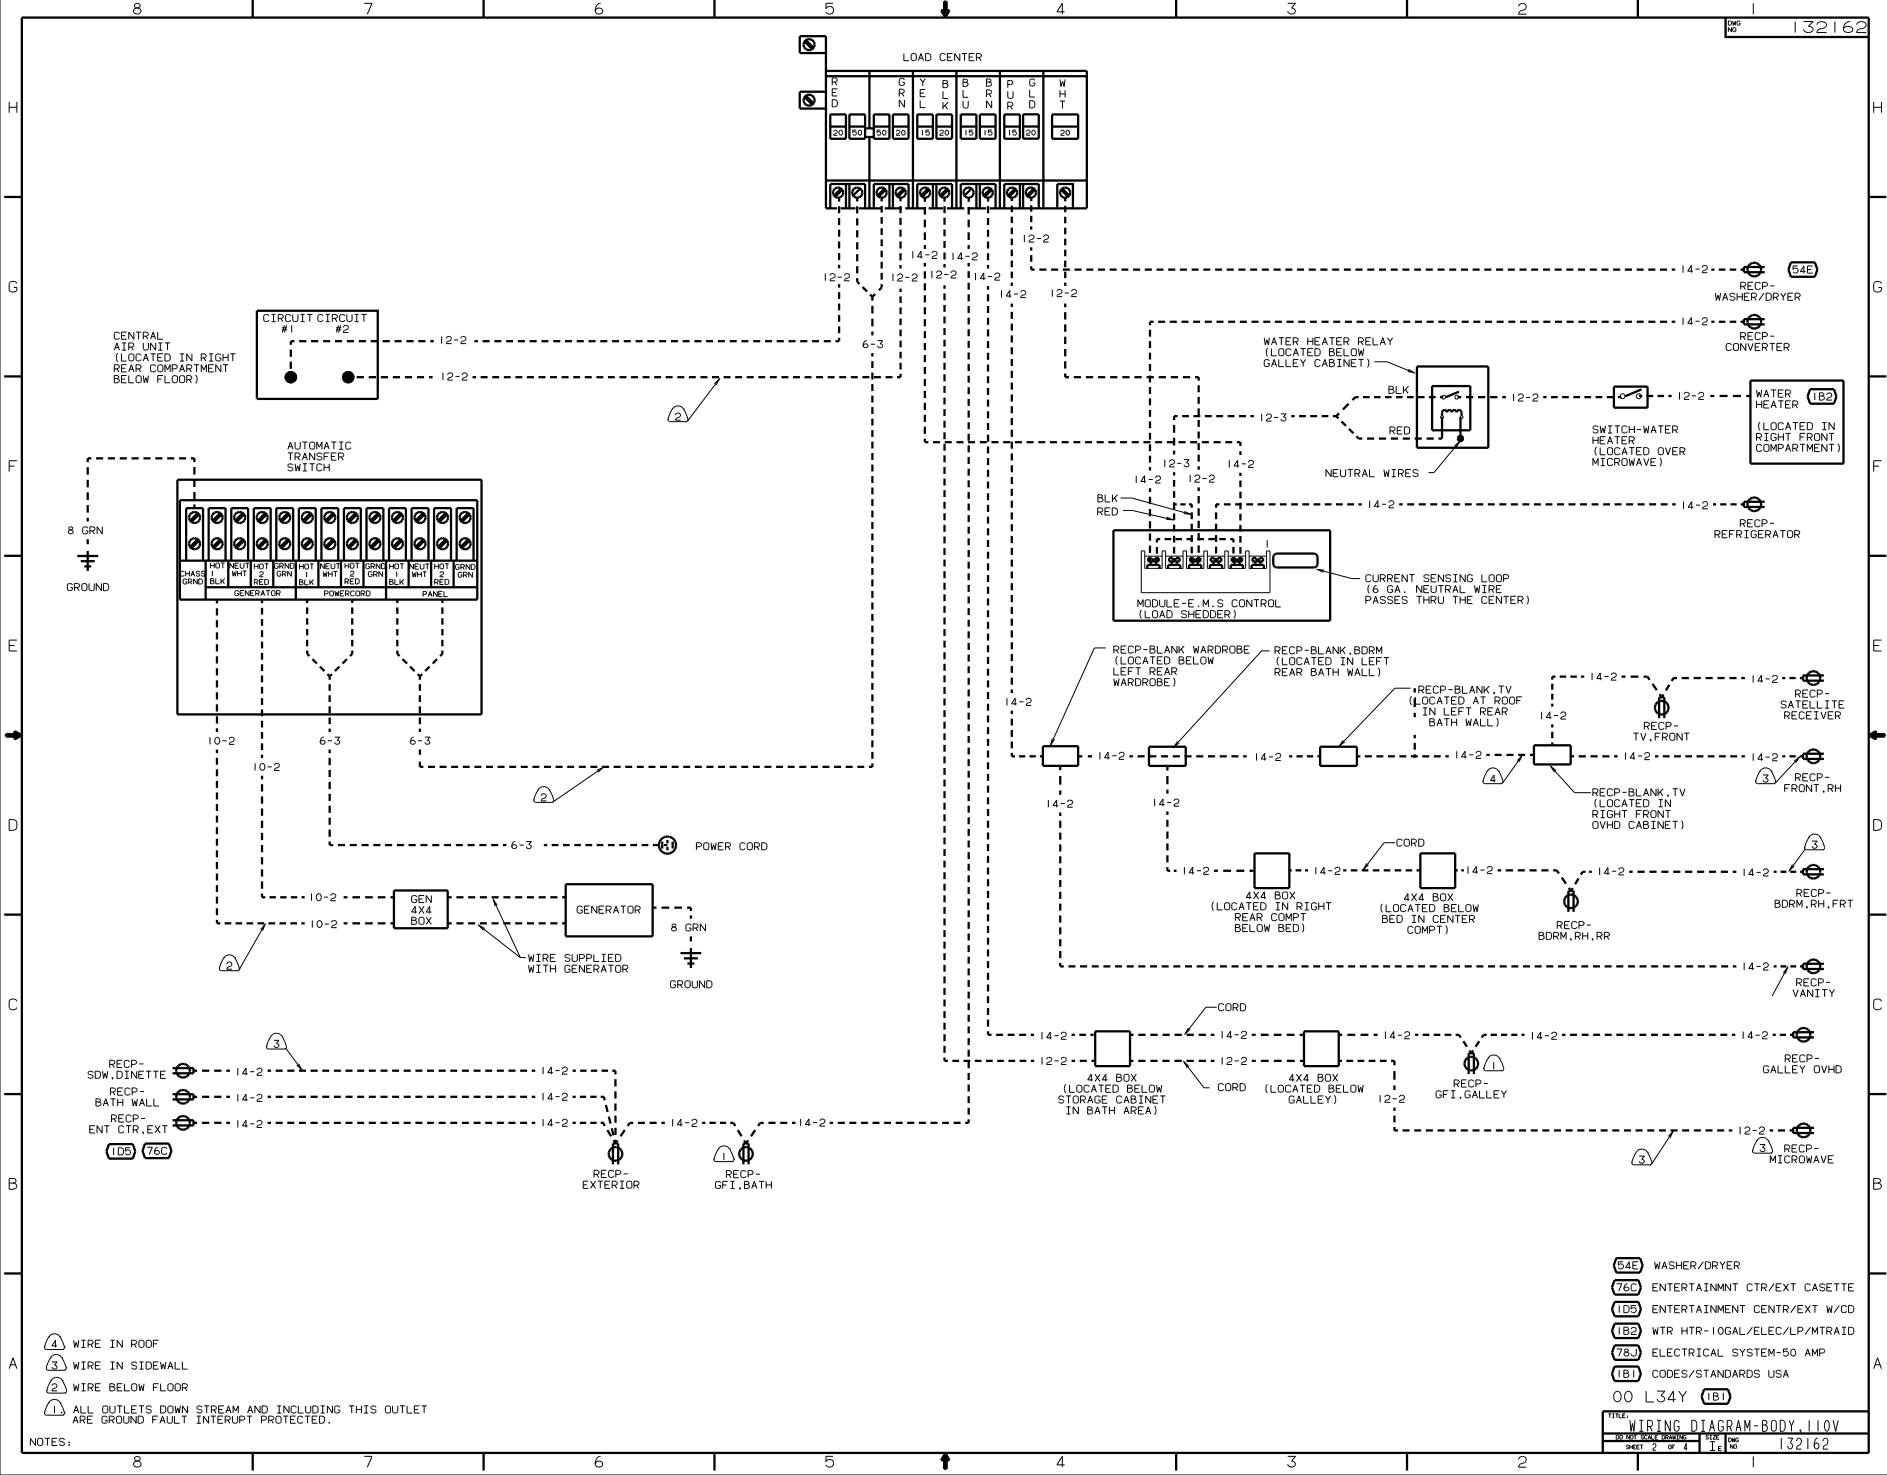

- ⑤4E WASHER/DRYER
- ⑦6C ENTERTAINMNT CTR/EXT CASSETTE
- ①DB ENTERTAINMENT CTR/EXT W/CD
- ①B2 WTR HTR-10GAL/ELEC/LP/MTR/RAID
- ⑦8J ELECTRICAL SYSTEM-50 AMP
- ①B1 CODES/STANDARDS USA
- 00 L34Y ①B1

NOTES:

DATE: 11/80
DRAWN BY: J.E.
CHECKED BY: J.E.
SHEET NO: 2 OF 4
DWG NO: 132162