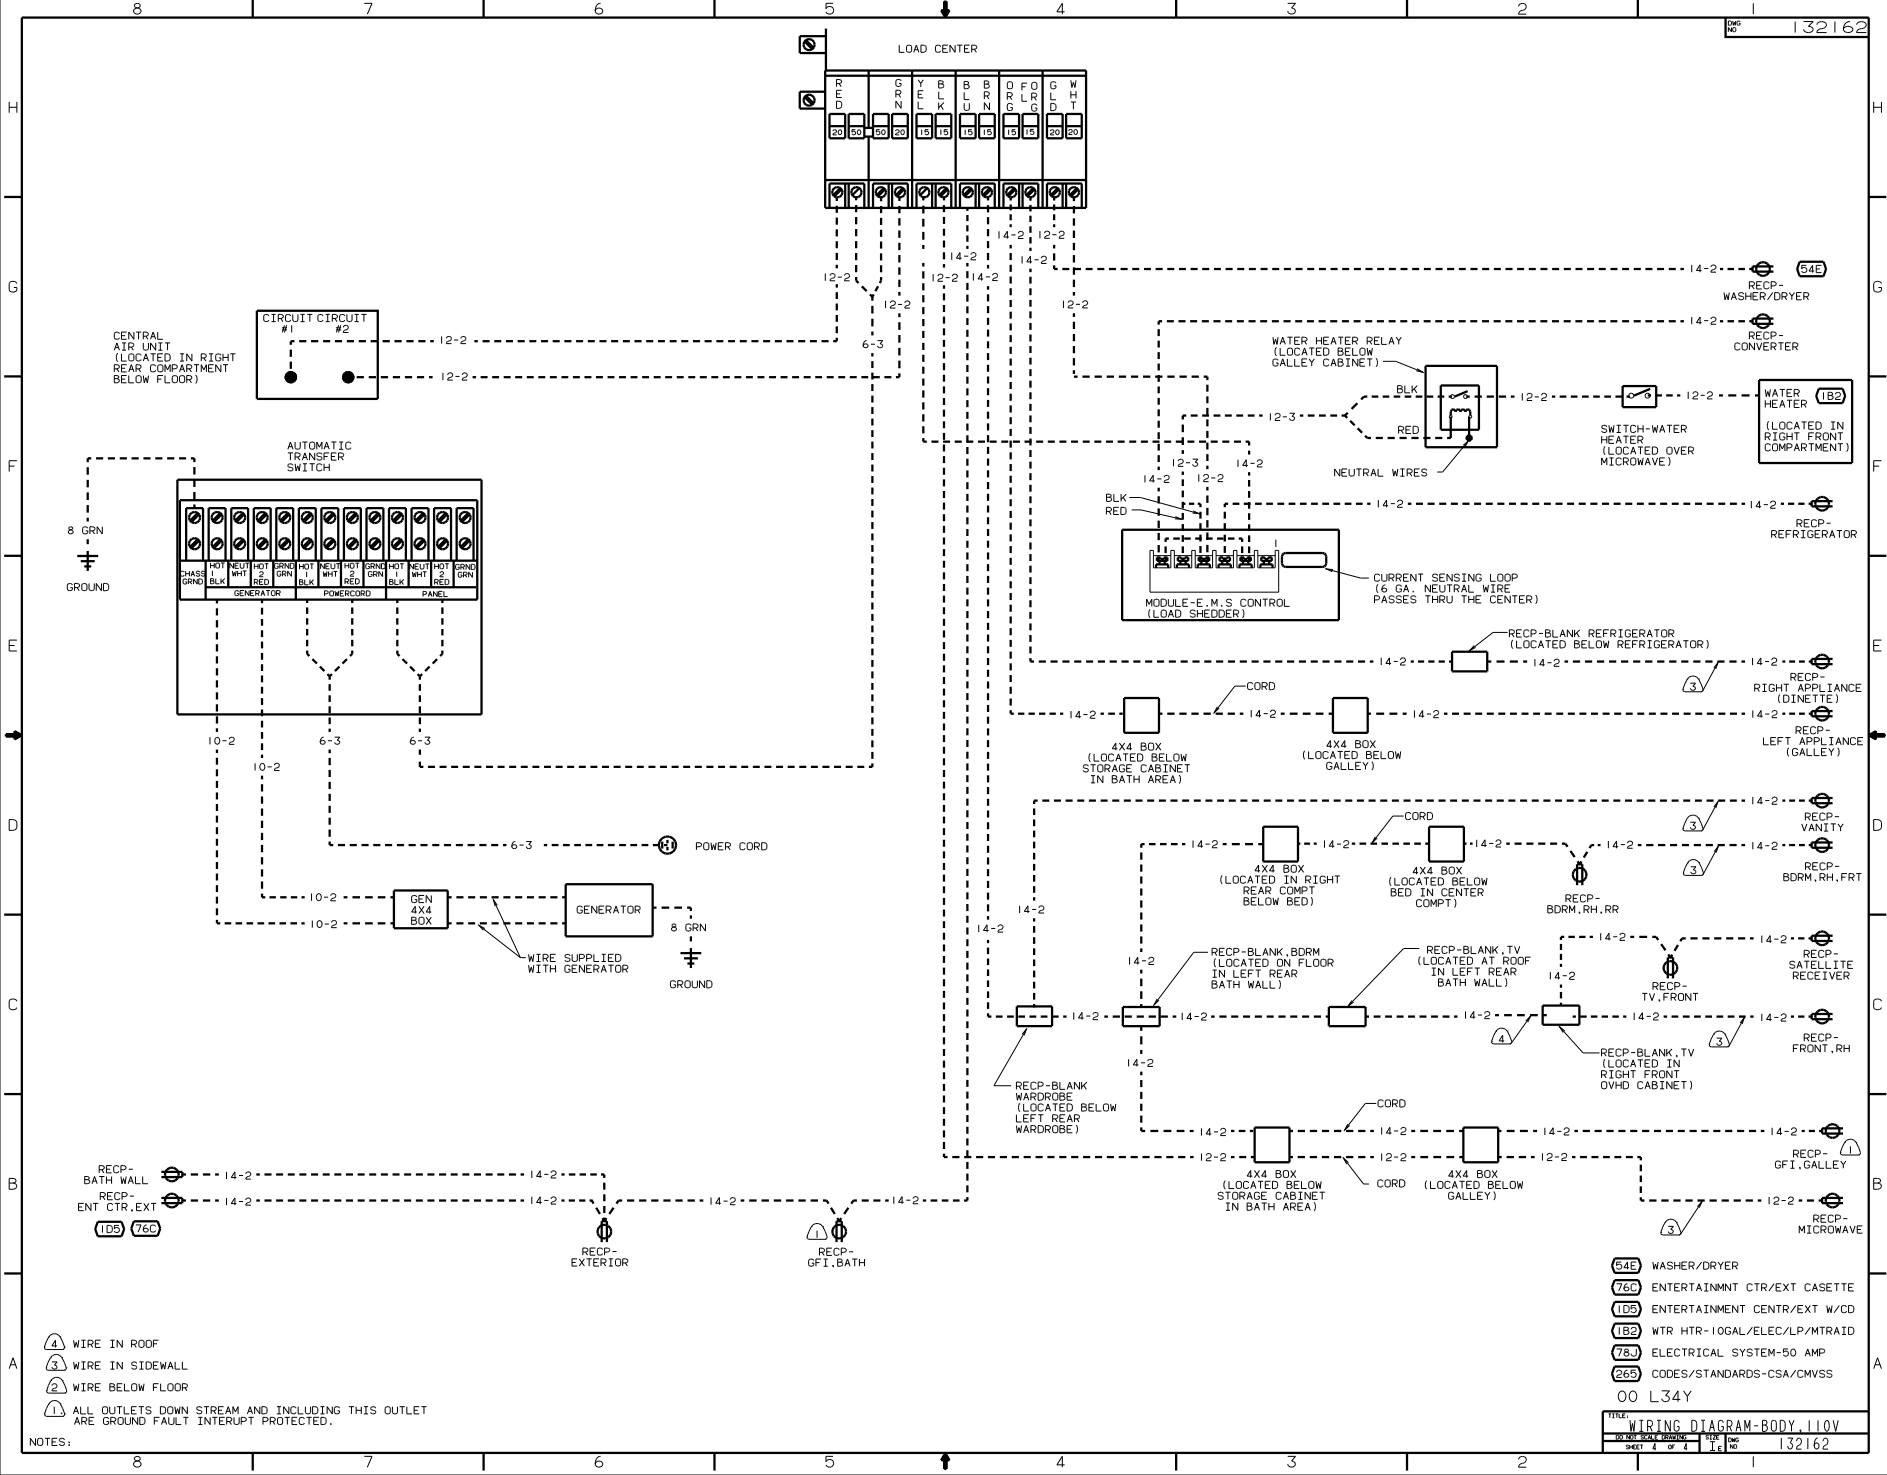

LOAD CENTER

AUTOMATIC TRANSFER SWITCH

CENTRAL AIR UNIT (LOCATED IN RIGHT REAR COMPARTMENT BELOW FLOOR)

WATER HEATER RELAY (LOCATED BELOW GALLEY CABINET)

MODULE-E.M.S CONTROL (LOAD SHEDDER)

CURRENT SENSING LOOP (6 GA. NEUTRAL WIRE PASSES THRU THE CENTER)

4x4 BOX (LOCATED BELOW STORAGE CABINET IN BATH AREA)

4x4 BOX (LOCATED BELOW GALLEY)

4x4 BOX (LOCATED IN RIGHT REAR COMPT BELOW BED)

4x4 BOX (LOCATED BELOW BED IN CENTER COMPT)

RECP-BLANK WARDROBE (LOCATED BELOW LEFT REAR WARDROBE)

RECP-BLANK TV (LOCATED AT ROOF IN LEFT REAR BATH WALL)

RECP-TV, FRONT

RECP-BLANK TV (LOCATED IN RIGHT FRONT OVHD CABINET)

4x4 BOX (LOCATED BELOW STORAGE CABINET IN BATH AREA)

4x4 BOX (LOCATED BELOW GALLEY)

RECP-BATH WALL
RECP-ENT CTR. EXT (1B5) (76C)

RECP-EXTERIOR

RECP-GFI, BATH (1)

54E RECP-WASHER/DRYER

RECP-CONVERTER

1B2 WATER HEATER (LOCATED IN RIGHT FRONT COMPARTMENT)

RECP-REFRIGERATOR

3 RECP-APPLIANCE (DINETTE)

RECP-APPLIANCE (GALLEY)

3 RECP-VANITY

RECP-BDRM, RH, FRT

RECP-SATELLITE RECEIVER

3 RECP-FRONT, RH

1 RECP-GFI, GALLEY

3 RECP-MICROWAVE

- 54E WASHER/DRYER
- 76C ENTERTAINMNT CTR/EXT CASSETTE
- 1B5 ENTERTAINMENT CTR/EXT W/CD
- 1B2 WTR HTR-10GAL/ELEC/LP/MTR/RAID
- 78U ELECTRICAL SYSTEM-50 AMP
- 265 CODES/STANDARDS-CSA/CMVSS

00 L34Y

- 4 WIRE IN ROOF
- 3 WIRE IN SIDEWALL
- 2 WIRE BELOW FLOOR
- 1 ALL OUTLETS DOWN STREAM AND INCLUDING THIS OUTLET ARE GROUND FAULT INTERRUPT PROTECTED.

NOTES: