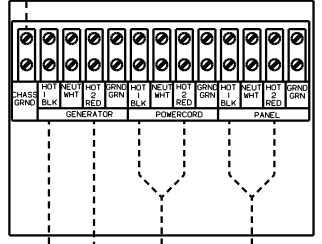

AUTOMATIC TRANSFER SWITCH

CENTRAL AIR UNIT (LOCATED IN RIGHT REAR COMPARTMENT BELOW FLOOR)

WATER HEATER RELAY (LOCATED BELOW GALLEY CABINET)

MODULE-E.M.S CONTROL (LOAD SHEDDER)

CURRENT SENSING LOOP (6 GA. NEUTRAL WIRE PASSES THRU THE CENTER)

4x4 BOX (LOCATED BELOW STORAGE CABINET IN BATH AREA)

4x4 BOX (LOCATED BELOW GALLEY)

4x4 BOX (LOCATED IN RIGHT REAR COMPT BELOW BED)

4x4 BOX (LOCATED BELOW BED IN CENTER COMPT)

RECP-BLANK WARDROBE (LOCATED BELOW LEFT REAR WARDROBE)

RECP-BLANK TV (LOCATED AT ROOF IN LEFT REAR BATH WALL)

RECP-TV, FRONT

RECP-BLANK TV (LOCATED IN RIGHT FRONT OVHD CABINET)

4x4 BOX (LOCATED BELOW STORAGE CABINET IN BATH AREA)

4x4 BOX (LOCATED BELOW GALLEY)

RECP-BATH WALL
RECP-ENT CTR. EXT (1B5) (76C)

RECP-EXTERIOR

RECP-GFI, BATH (1)

54E RECP-WASHER/DRYER

RECP-CONVERTER

1B2 WATER HEATER (LOCATED IN RIGHT FRONT COMPARTMENT)

RECP-REFRIGERATOR

3 RECP-APPLIANCE (DINETTE)

RECP-APPLIANCE (GALLEY)

3 RECP-VANITY

RECP-BDRM, RH, FRT

RECP-SATELLITE RECEIVER

3 RECP-FRONT, RH

1 RECP-GFI, GALLEY

3 RECP-MICROWAVE

- 54E WASHER/DRYER
- 76C ENTERTAINMNT CTR/EXT CASSETTE
- 1B5 ENTERTAINMENT CTR/EXT W/CD
- 1B2 WTR HTR-10GAL/ELEC/LP/MTR/RAID
- 78U ELECTRICAL SYSTEM-50 AMP
- 265 CODES/STANDARDS-CSA/CMVSS

00 L34Y

- 4 WIRE IN ROOF
- 3 WIRE IN SIDEWALL
- 2 WIRE BELOW FLOOR
- 1 ALL OUTLETS DOWN STREAM AND INCLUDING THIS OUTLET ARE GROUND FAULT INTERRUPT PROTECTED.

NOTES: