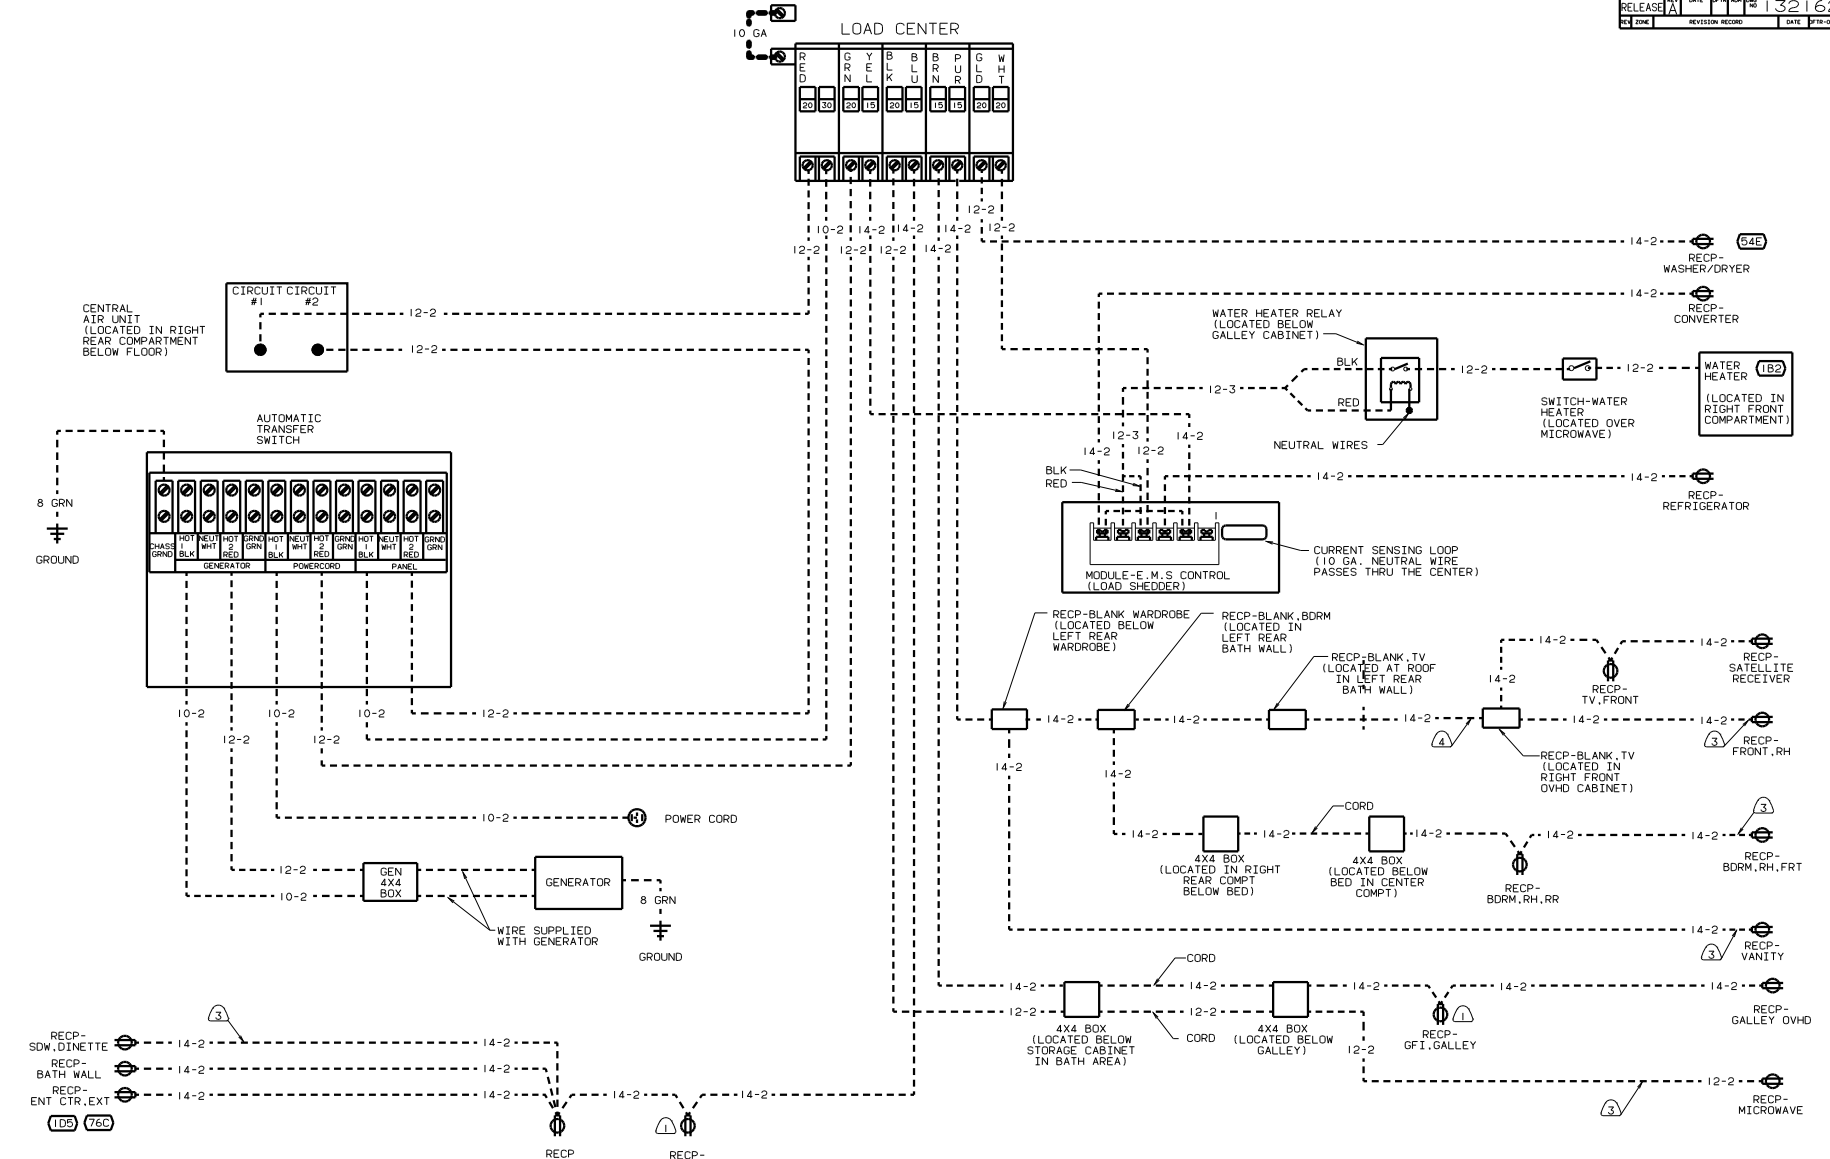

- ④ WIRE IN ROOF
  - ③ WIRE IN SIDEWALL
  - ② WIRE BELOW FLOOR
  - ① ALL OUTLETS DOWN STREAM AND INCLUDING THIS OUTLET ARE GROUND FAULT INTERRUPT PROTECTED.
2. NOTES:

- ⑤4E WASHER/DRYER
- ⑦6C ENTERTAINMNT CTR/EXT CASSETTE
- ①D5 ENTERTAINMENT CTR/EXT W/CD
- ①B2 WTR HTR-10GAL/ELEC/LP/MTR/DAID
- ①2D ELECTRICAL SYSTEM 30 AMP
- ①B1 CODES/STANDARDS USA
- ①B1 ①2D