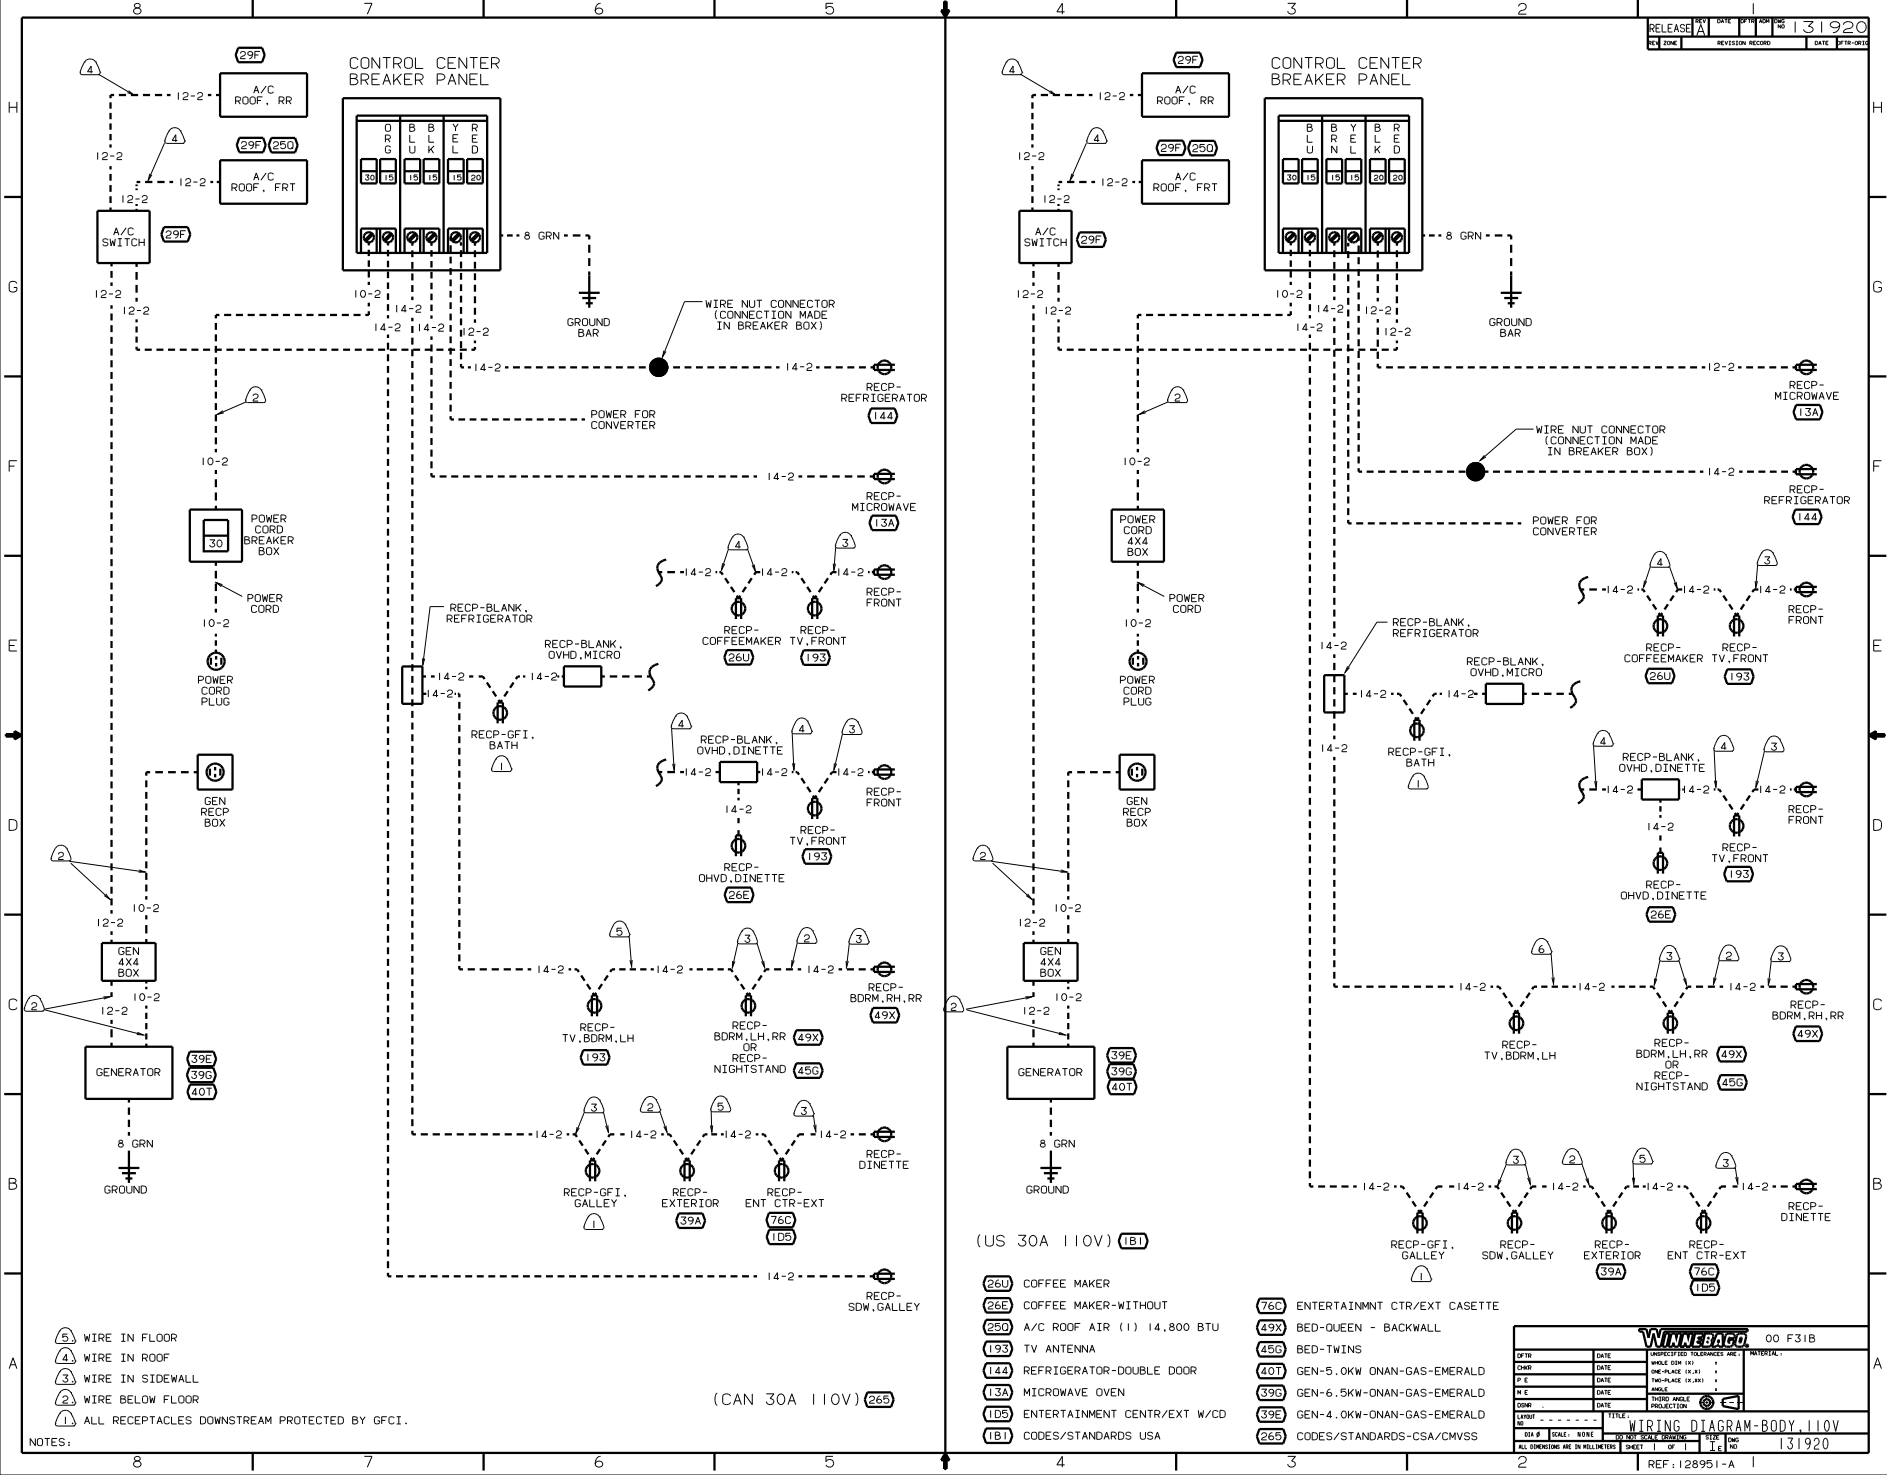

CONTROL CENTER BREAKER PANEL

CONTROL CENTER BREAKER PANEL

- (5) WIRE IN FLOOR
- (4) WIRE IN ROOF
- (3) WIRE IN SIDEWALL
- (2) WIRE BELOW FLOOR
- (1) ALL RECEPTACLES DOWNSTREAM PROTECTED BY GFCI.

(US 30A 110V) (1B1)

(CAN 30A 110V) (265)

- (26U) COFFEE MAKER
- (26E) COFFEE MAKER-WITHOUT
- (250) A/C ROOF AIR (1) 14,800 BTU
- (193) TV ANTENNA
- (450) BED-TWINS
- (407) GEN-5.0KW ONAN-GAS-EMERALD
- (39E) GEN-6.5KW ONAN-GAS-EMERALD
- (39C) GEN-4.0KW ONAN-GAS-EMERALD
- (1B1) CODES/STANDARDS USA
- (76C) ENTERTAINMENT CTR/EXT CASSETTE
- (49X) BED-QUEEN - BACKWALL
- (450) BED-TWINS
- (407) GEN-5.0KW ONAN-GAS-EMERALD
- (39E) GEN-6.5KW ONAN-GAS-EMERALD
- (39C) GEN-4.0KW ONAN-GAS-EMERALD
- (265) CODES/STANDARDS-CSA/CMVSS