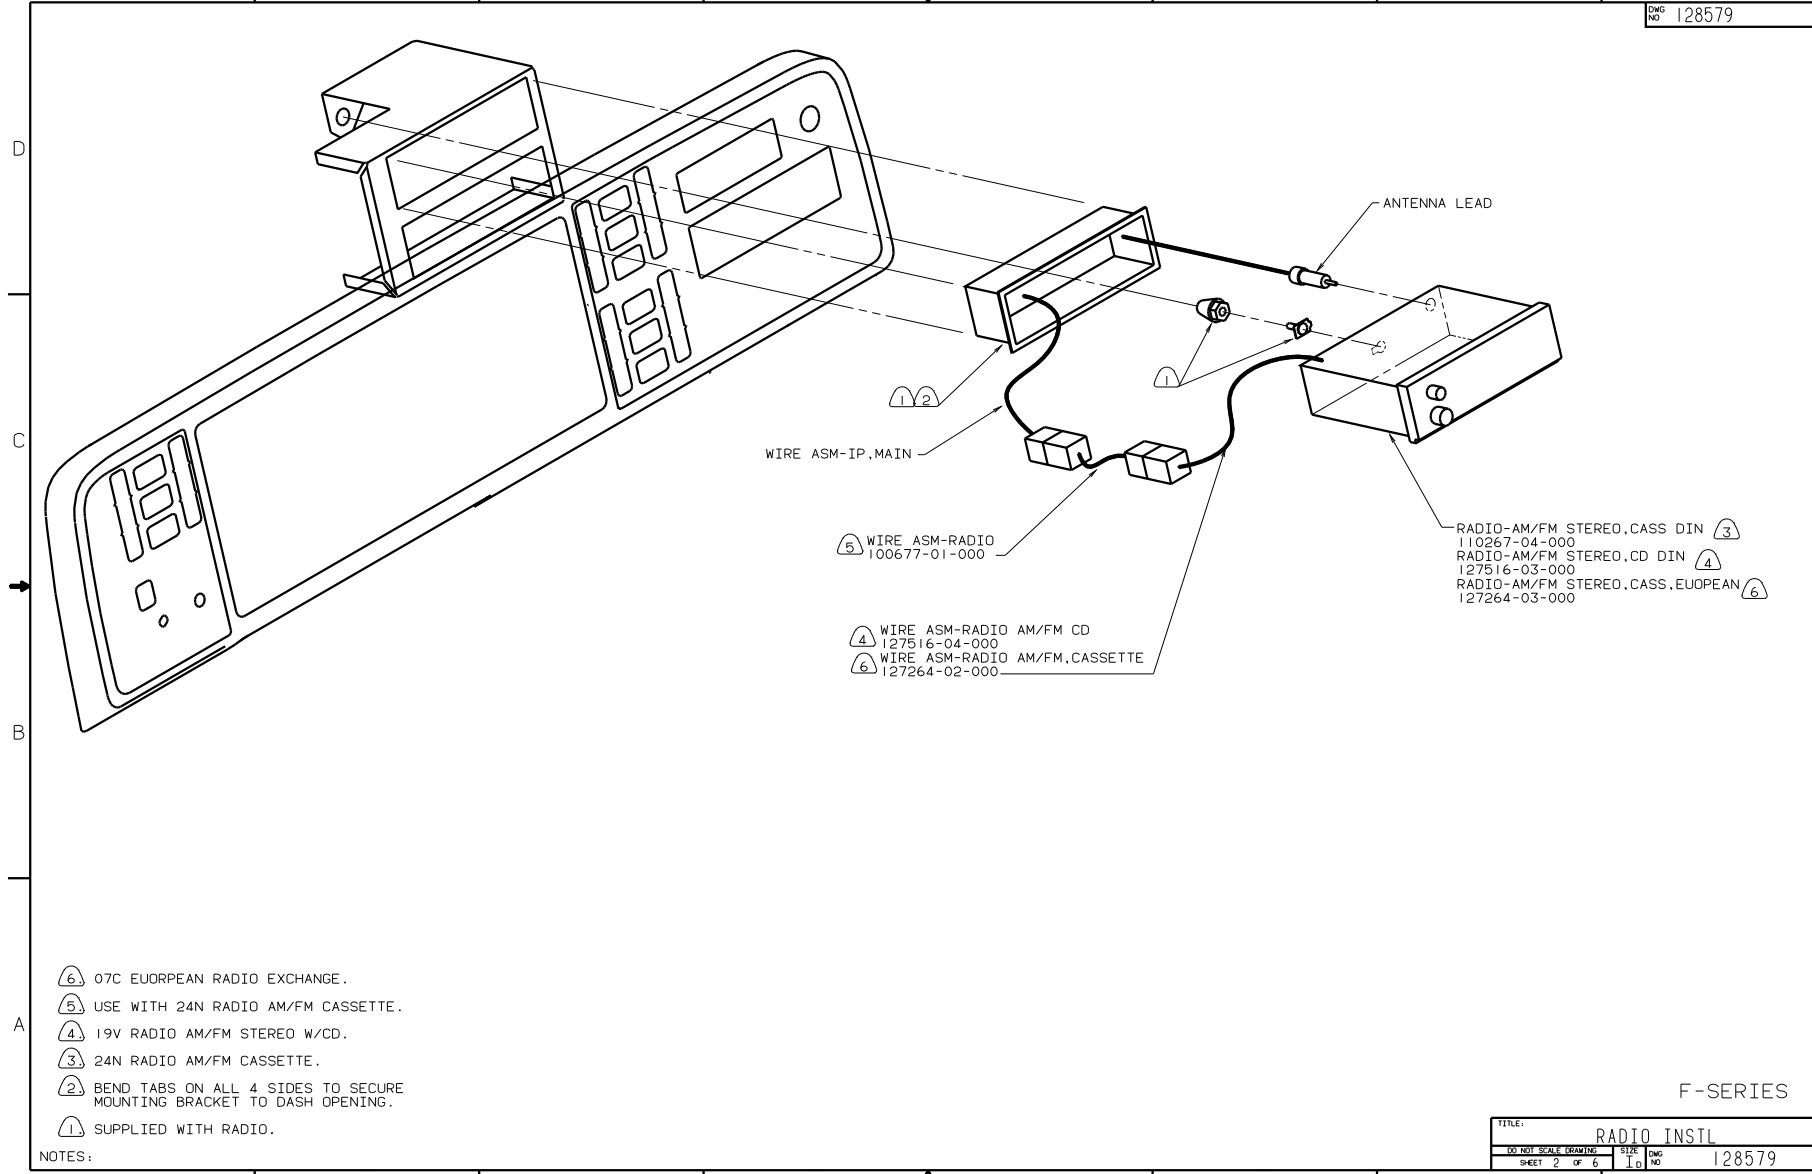

NOTES:

- ⑥ 07C EUORPEAN RADIO EXCHANGE.
- ⑤ USE WITH 24N RADIO AM/FM CASSETTE.
- ④ 19V RADIO AM/FM STEREO W/CD.
- ③ 24N RADIO AM/FM CASSETTE.
- ② BEND TABS ON ALL 4 SIDES TO SECURE MOUNTING BRACKET TO DASH OPENING.
- ① SUPPLIED WITH RADIO.