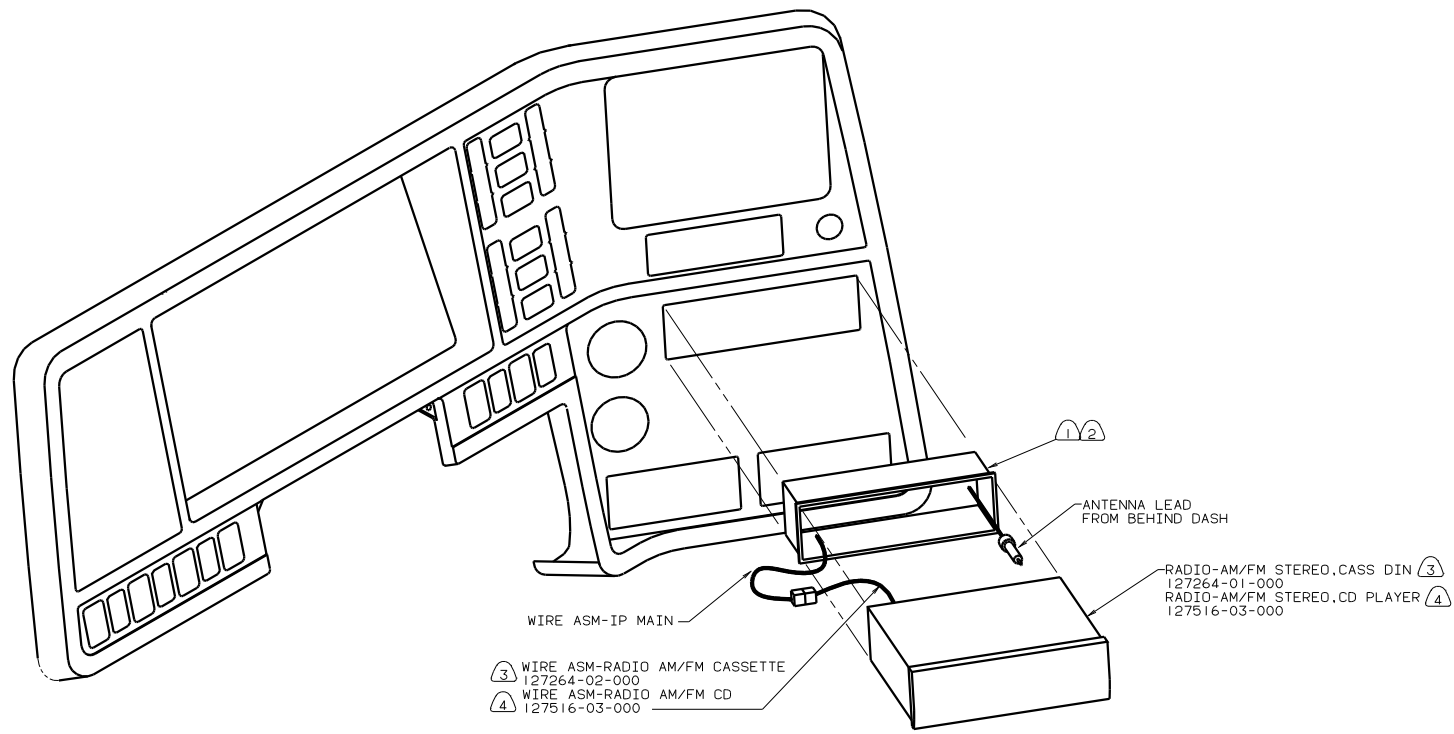

- ③ WIRE ASM-RADIO AM/FM CASSETTE
  127264-02-000
- ④ WIRE ASM-RADIO AM/FM CD
  127516-03-000

ANTENNA LEAD FROM BEHIND DASH

RADIO-AM/FM STEREO, CASS DIN ③
127264-01-000
RADIO-AM/FM STEREO, CD PLAYER ④
127516-03-000

WIRE ASM-IP MAIN

1. NOTES:
- ④ 19V RADIO AM/FM/STEREO W/CD.
  - ③ 24N RADIO AM/FM/CASSETTE.
  - ② BEND TABS ON ALL 4 SIDES TO SECURE MOUNTING BRACKET TO DASH OPENING.
  - ① SUPPLIED WITH RADIO.

Q-SERIES
EXCEPT 38KD & 40JD

TITLE:		RADIO INSTL	
DO NOT SCALE DIMENSIONS	SCALE	DWG NO	128579
SHEET 5	OF 6