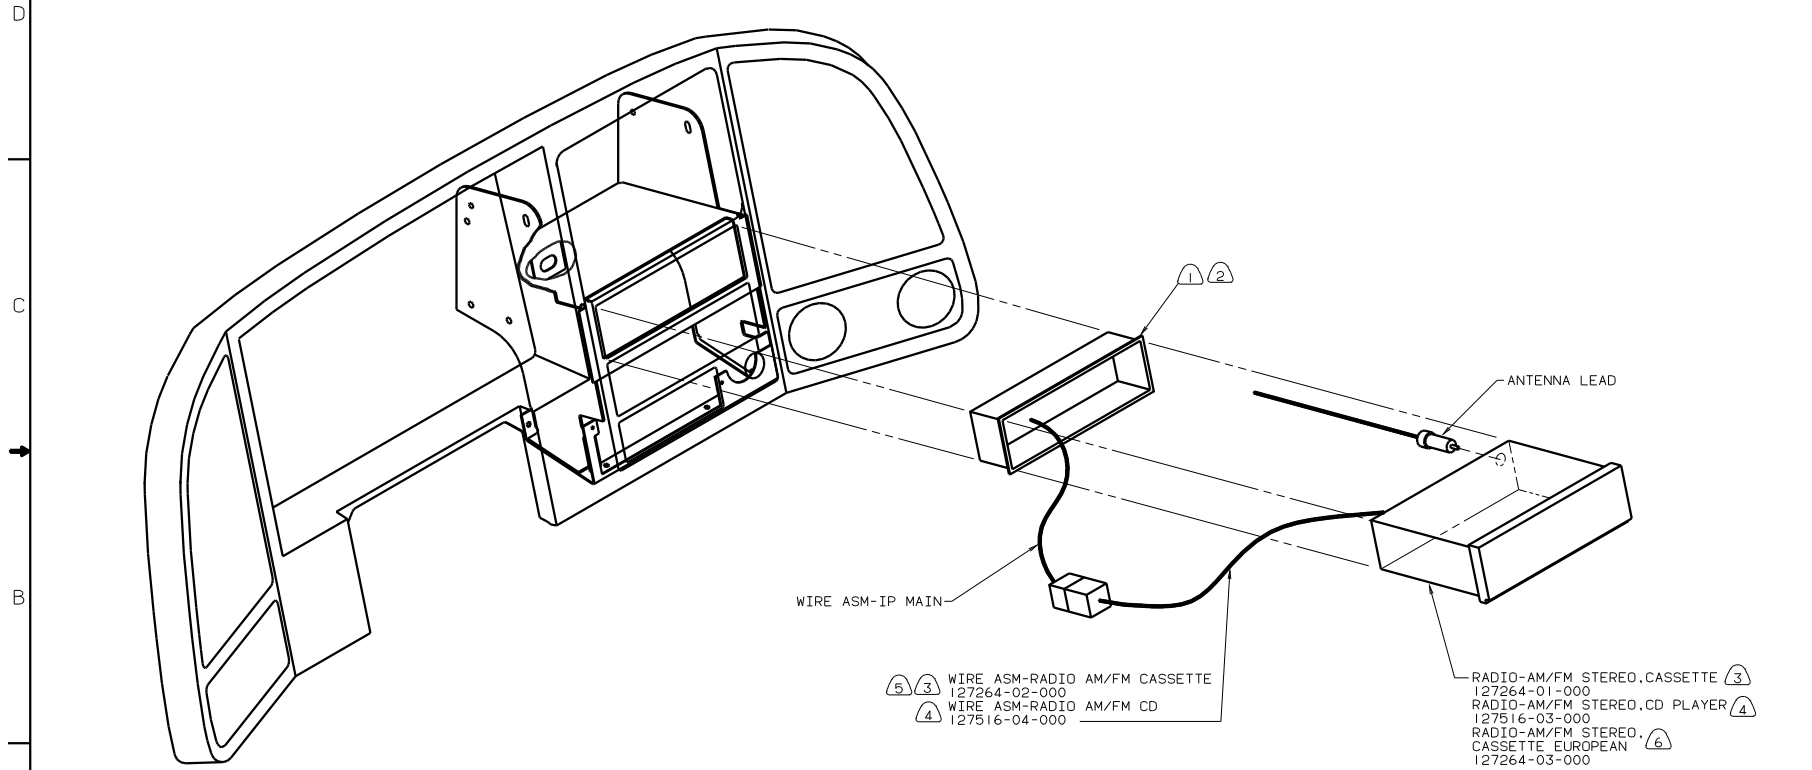

- ⑤ ③ WIRE ASM-RADIO AM/FM CASSETTE
  127264-02-000
- ④ WIRE ASM-RADIO AM/FM CD
  127516-04-000

- RADIO-AM/FM STEREO CASSETTE ③
  127264-01-000
- RADIO-AM/FM STEREO CD PLAYER ④
  127516-03-000
- RADIO-AM/FM STEREO
  CASSETTE EUROPEAN ⑥
  127264-03-000

1. NOTES:
- ⑤ 07C EUROPEAN RADIO EXCHANGE.
  - ④ 19V RADIO-AM/FM/STEREO W/CD.
  - ③ 24N RADIO AM/FM/CASSETTE.
  - ② BEND TABS ON ALL 4 SIDES TO SECURE MOUNTING BRACKET TO DASH OPENING.
  - ① SUPPLIED WITH RADIO.

M & L SERIES

TITLE:		RADIO INSTL	
DO NOT SCALE DIMENSIONS	SCALE	DWG NO	128579
SHEET 4	OF 6