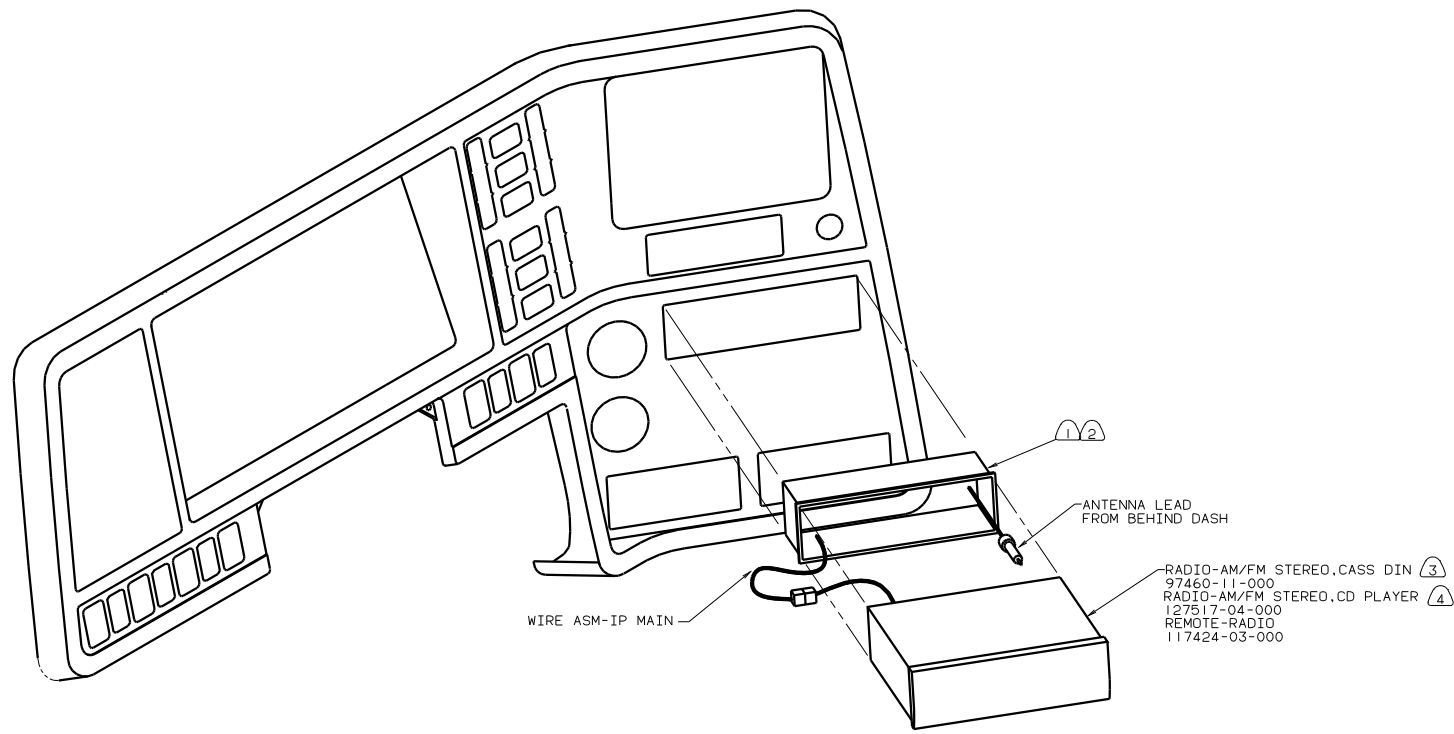

WIRE ASM-IP MAIN

ANTENNA LEAD FROM BEHIND DASH

RADIO-AM/FM STEREO,CASS DIN (3)
97460-11-000
RADIO-AM/FM STEREO,CD PLAYER (4)
127517-04-000
REMOTE-RADIO
117424-03-000

1. NOTES:
- (4) 19V RADIO AM/FM/STEREO W/CD.
  - (3) 24N RADIO AM/FM/CASSETTE.
  - (2) BEND TABS ON ALL 4 SIDES TO SECURE MOUNTING BRACKET TO DASH OPENING.
  - (1) SUPPLIED WITH RADIO.

Q-SERIES
HIGHLINE
38KD & 40JD

TITLE:		RADIO INSTL	
DO NOT SCALE DIMENSIONS	SCALE	DWG NO	128579
SHEET 6	OF 6