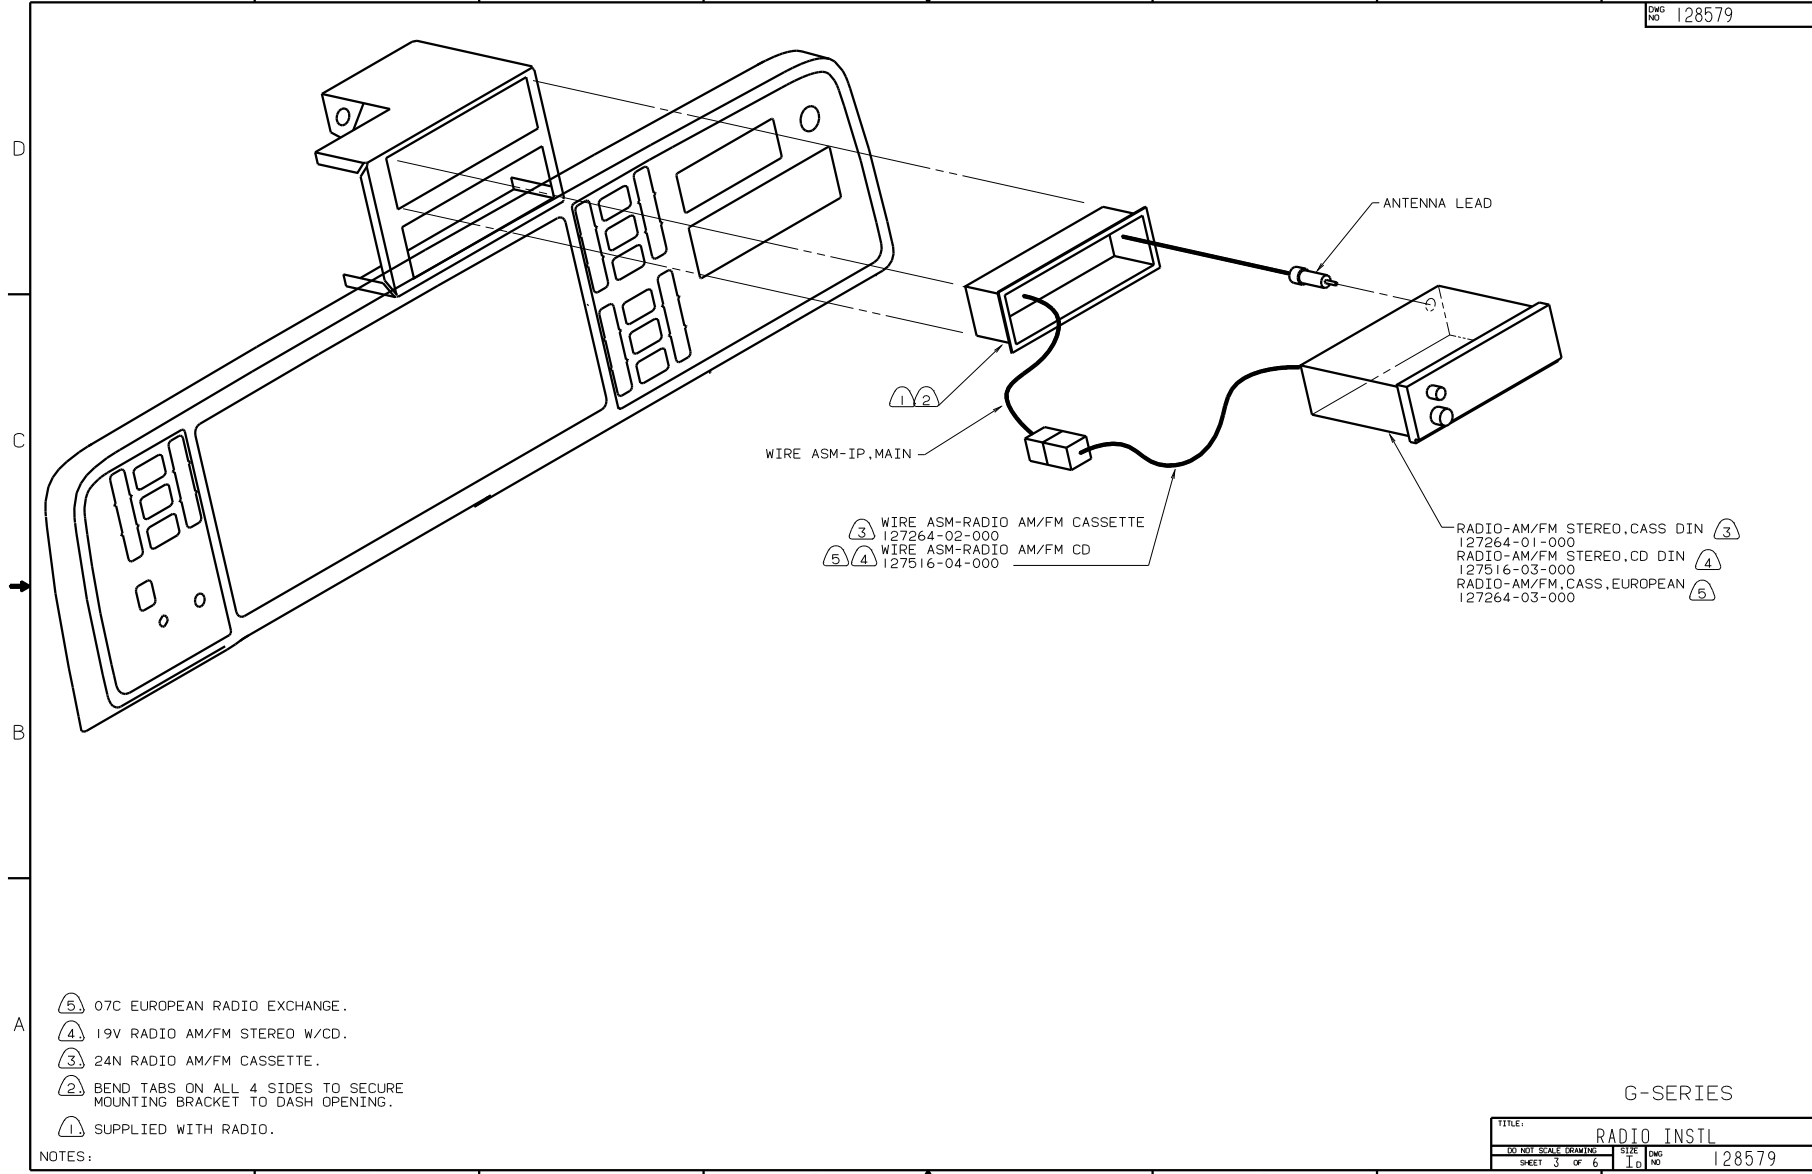

WIRE ASM-IP.MAIN

ANTENNA LEAD

- ③ WIRE ASM-RADIO AM/FM CASSETTE
  127264-02-000
- ⑤ ④ WIRE ASM-RADIO AM/FM CD
  127516-04-000

- RADIO-AM/FM STEREO,CASS DIN ③
  127264-01-000
- RADIO-AM/FM STEREO,CD DIN ④
  127516-03-000
- RADIO-AM/FM,CASS,EUROPEAN ⑤
  127264-03-000

1. NOTES:
- ⑤ 07C EUROPEAN RADIO EXCHANGE.
  - ④ 19V RADIO AM/FM STEREO W/CD.
  - ③ 24N RADIO AM/FM CASSETTE.
  - ② BEND TABS ON ALL 4 SIDES TO SECURE MOUNTING BRACKET TO DASH OPENING.
  - ① SUPPLIED WITH RADIO.

G-SERIES

TITLE:		RADIO INSTL	
DO NOT SCALE DRAWING	SIZE	DWG NO	128579
SHEET 3 OF 6	10