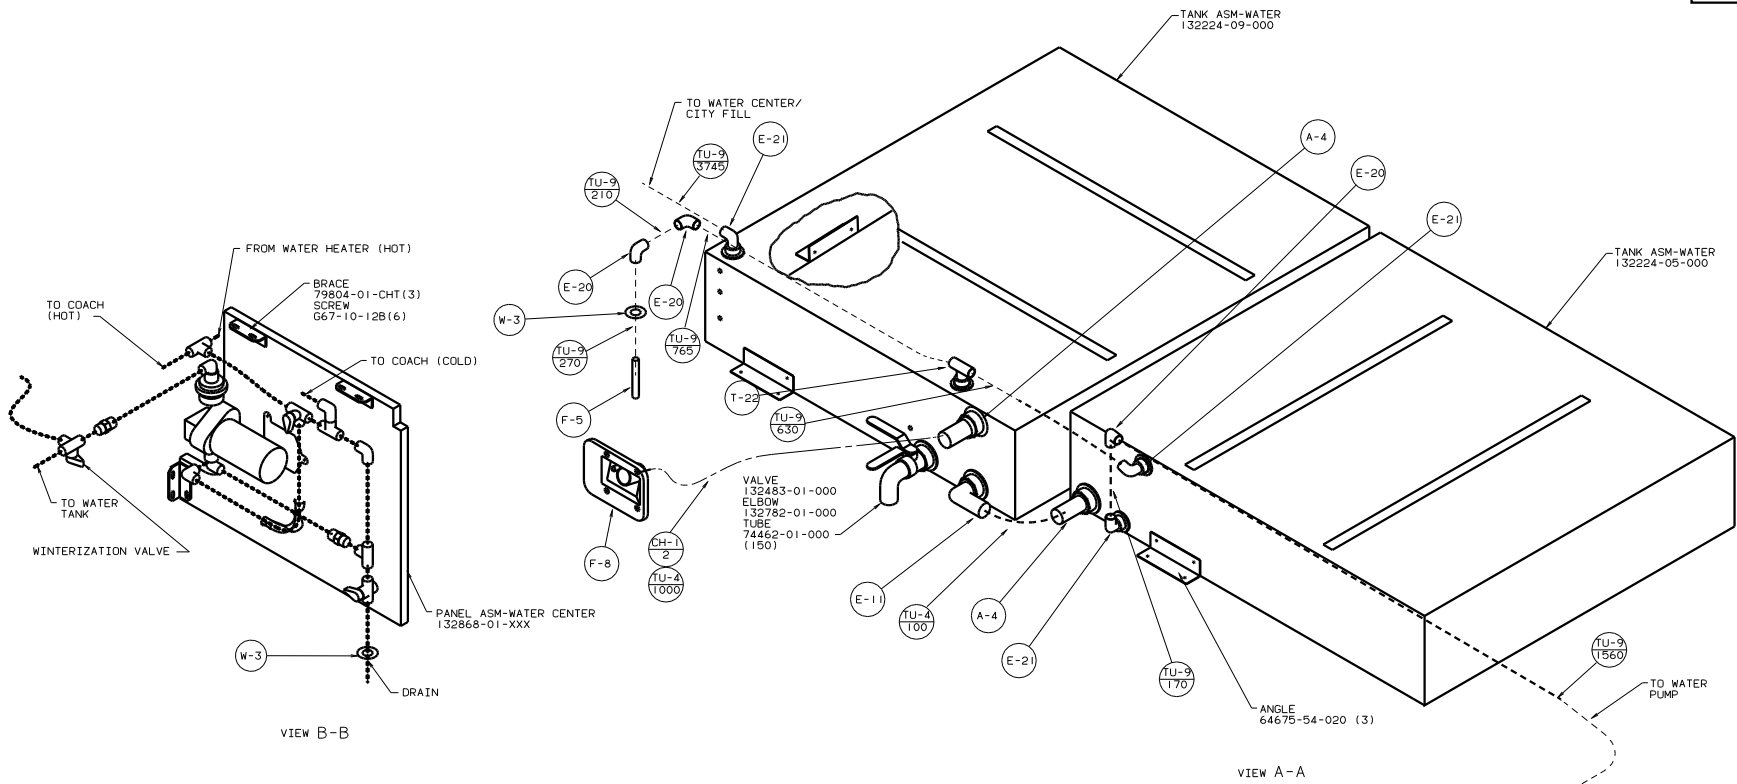

DETAIL A

DETAIL B

WIN TOILET-CHINA, STD W/SPRAYER
 85321-04-CHT
 ETA 132389-01-CHT

WIN SPACER-TOILET
 131786-01-CHT
 WIN SCREW
 057-14-64B (8)
 ETA 87721-01-000 (8)

TAILPIECE
 11069-02-000
 STRAINER
 106116-01-CHT

00 G32V

TITLE: DRAINAGE SYSTEM INSTL	
NO. OF SHEETS: 4	SHEET: 2
DATE: 1/1	REV: 1
133213	

DETAIL C

- SHOWER INSTL-ENCLOSURE 132496-02-000
- DRAIN 120981-01-CHT
- SEALER 69640-01-000
- NUT 130403-01-000
- WASHER-RUBBER 127440-02-CHT
- TAILPIECE 1069-06-000

- A-8 (1B1)
- P-2 (1B1)
- P-3 (265)
- I 645 (265)
- I 545 (1B1)

VIEW E-E

8 7 6 5 4 3 2 1

H
G
F
E
D
C
B
A

VIEW B-B

VIEW A-A

DETAIL C (33F)

DETAIL C (1B2)

VIEW H-H

DETAIL J

DETAIL G

TITLE: WATER SYSTEM INSTL	
NO. OF SHEETS: 4	SHEET NO. 4
REV. NO. 1	DATE 134032