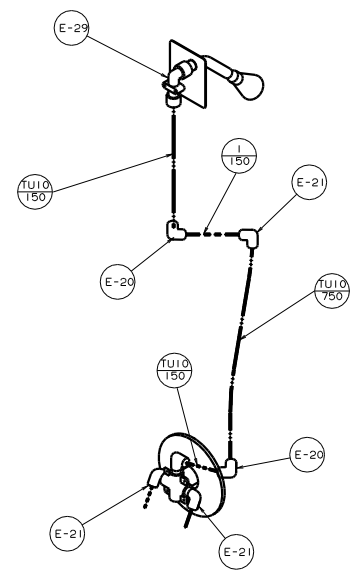

DETAIL A

DETAIL B

WIN TOILET-CHINA, STD W/SPRAYER
 85321-04-CHT
 ETA 132389-01-CHT

WIN SPACER-TOILET
 131786-01-CHT
 WIN SCREW
 057-14-64B (8)
 ETA 87721-01-000 (8)

TAILPIECE
 11069-02-000
 STRAINER
 106116-01-CHT

00 G32V

TITLE: DRAINAGE SYSTEM INSTL	
NO. OF SHEETS: 4	SHEET: 2
DATE: 1/1	REV: 1
133213	

DETAIL C

- SHOWER INSTL-ENCLOSURE 132496-02-000
- DRAIN 120981-01-CHT
- SEALER 69640-01-000
- NUT 130403-01-000
- WASHER-RUBBER 127440-02-CHT
- TAILPIECE 1069-06-000

- A-8 (1B1)
- P-2 (1B1)
- P-3 (265)
- I 645 (265)
- I 545 (1B1)

VIEW E-E

8 7 6 5 4 3 2 1

H
G
F
E
D
C
B
A

VIEW B-B

VIEW A-A

DETAIL C (33F)

DETAIL C (1B2)

VIEW H-H

DETAIL J

DETAIL G

TITLE: WATER SYSTEM INSTL	
NO. OF SHEETS: 4	SHEET NO. 4
REV. NO. 1	DATE 134032