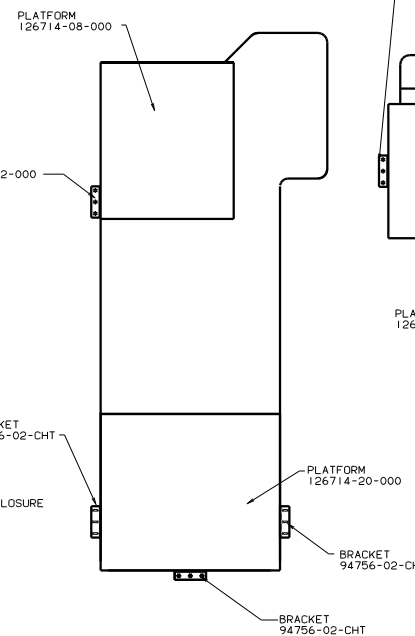

DETAIL A

DETAIL B

WIN TOILET-CHINA, STD W/SPRAYER
 85321-04-CHT
 ETA 132389-01-CHT

WIN SPACER-TOILET
 131786-01-CHT
 WIN SCREW
 057-14-64B (8)
 ETA 87721-01-000 (8)

TAILPIECE
 11069-02-000
 STRAINER
 106116-01-CHT

00 G32V

TITLE: DRAINAGE SYSTEM INSTL	
NO. OF SHEETS: 4	SHEET: 2
DATE: 1/1	REV: 1
133213	

DETAIL C

- SHOWER INSTL-ENCLOSURE 132496-02-000
- DRAIN 120981-01-CHT
- SEALER 69640-01-000
- NUT 130403-01-000
- WASHER-RUBBER 127440-02-CHT
- TAILPIECE 1069-06-000

- A-8 (1B1)
- P-2 (1B1)
- P-3 (265)
- I 645 (265)
- I 545 (1B1)

VIEW E-E

8 7 6 5 4 3 2 1

H
G
F
E
D
C
B
A

VIEW B-B

VIEW A-A

DETAIL C (33F)

DETAIL C (1B2)

VIEW H-H

DETAIL J

DETAIL G

TITLE: WATER SYSTEM INSTL	
NO. OF SHEETS: 4	SHEET NO. 4
REV. NO. 1	DATE 134032