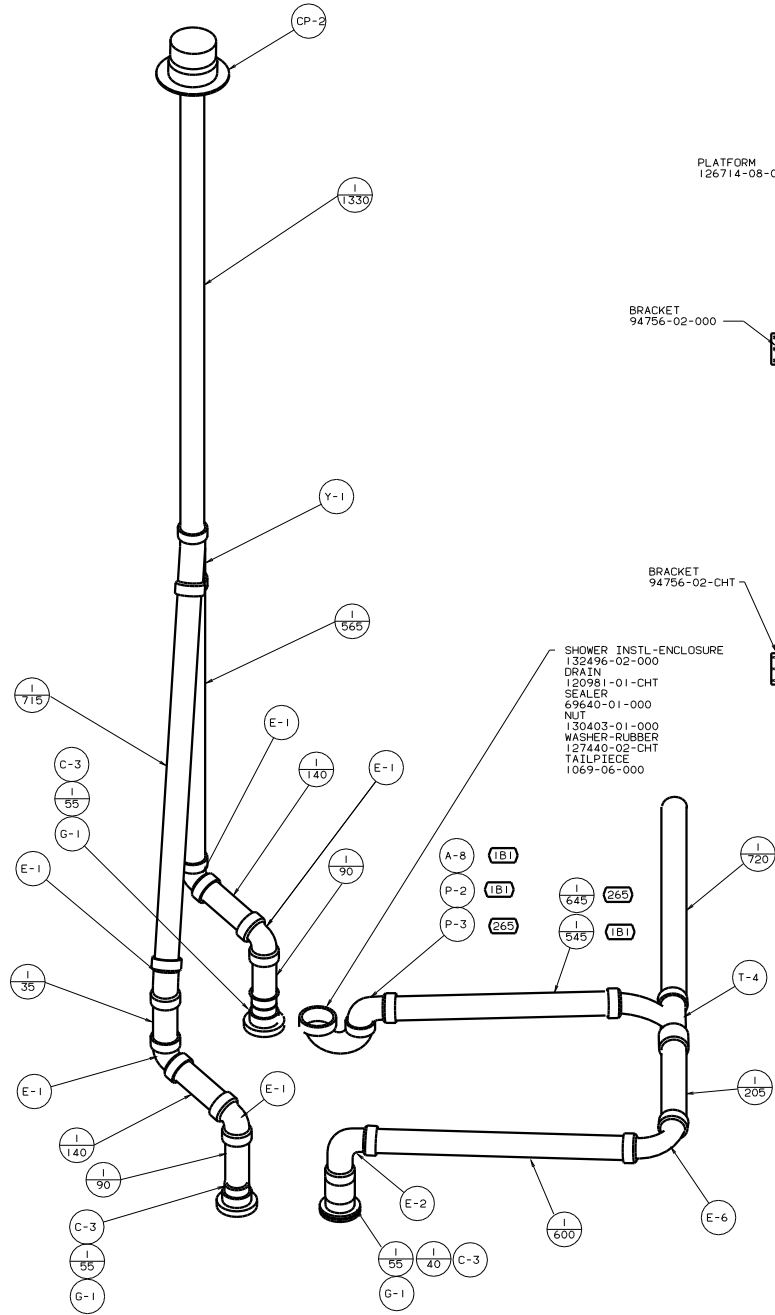

DETAIL A

DETAIL B

WIN TOILET-CHINA, STD W/SPRAYER
 85321-04-CHT
 ETA 132389-01-CHT

WIN SPACER-TOILET
 131786-01-CHT
 WIN SCREW
 057-14-64B (8)
 ETA 87721-01-000 (8)

TAILPIECE
 11069-02-000
 STRAINER
 106116-01-CHT

00 G32V

TITLE: DRAINAGE SYSTEM INSTL	
NO. OF SHEETS: 4	SHEET: 2
DATE: 1/1	REV: 1
133213	

DETAIL C

- SHOWER INSTL-ENCLOSURE 132496-02-000
- DRAIN 120981-01-CHT
- SEALER 69640-01-000
- NUT 130403-01-000
- WASHER-RUBBER 127440-02-CHT
- TAILPIECE 1069-06-000

- A-8 (1B1)
- P-2 (1B1)
- P-3 (265)
- I 645 (265)
- I 545 (1B1)

VIEW E-E

8 7 6 5 4 3 2 1

H
G
F
E
D
C
B
A

VIEW B-B

VIEW A-A

DETAIL C (33F)

DETAIL C (1B2)

VIEW H-H

DETAIL J

DETAIL G

TITLE: WATER SYSTEM INSTL	
NO. OF SHEETS: 4	SHEET NO. 4
REV. NO. 1	DATE 134032