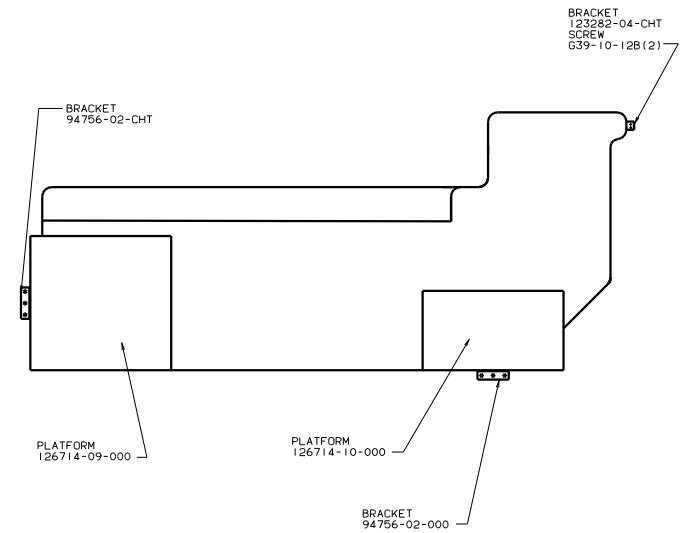

DETAIL A

DETAIL B

WIN TOILET-CHINA, STD W/SPRAYER
 85321-04-CHT
 ETA 132389-01-CHT

WIN SPACER-TOILET
 131786-01-CHT
 WIN SCREW
 057-14-64B (8)
 ETA 87721-01-000 (8)

TAILPIECE
 11069-02-000
 STRAINER
 106116-01-CHT

00 G32V

TITLE: DRAINAGE SYSTEM INSTL	
NO. OF SHEETS: 4	SHEET: 2
DATE: 1/1	REV: 1
133213	

DETAIL C

- SHOWER INSTL-ENCLOSURE 132496-02-000
- DRAIN 120981-01-CHT
- SEALER 69640-01-000
- NUT 130403-01-000
- WASHER-RUBBER 127440-02-CHT
- TAILPIECE 1069-06-000

- A-8 (1B1)
- P-2 (1B1)
- P-3 (265)
- I 645 (265)
- I 545 (1B1)

VIEW E-E

8 7 6 5 4 3 2 1

H
G
F
E
D
C
B
A

VIEW B-B

VIEW A-A

DETAIL C (33F)

DETAIL C (1B2)

VIEW H-H

DETAIL J

DETAIL G

TITLE: WATER SYSTEM INSTL	
NO. OF SHEETS: 4	SHEET NO. 4
REV. NO. 1	DATE 134032