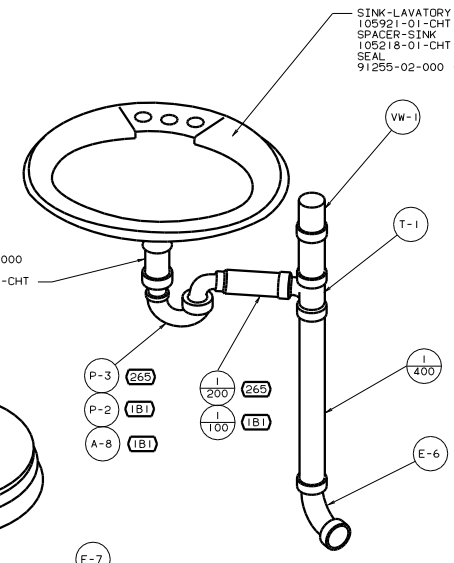

DETAIL A

DETAIL B

WIN TOILET-CHINA, STD W/SPRAYER
 85321-04-CHT
 ETA 132389-01-CHT

WIN SPACER-TOILET
 131786-01-CHT
 WIN SCREW
 057-14-64B (8)
 ETA 87721-01-000 (8)

TAILPIECE
 11069-02-000
 STRAINER
 106116-01-CHT

00 G32V

TITLE: DRAINAGE SYSTEM INSTL	
NO. OF SHEETS: 4	SHEET: 2
DATE: 1/1	REV: 1
133213	

DETAIL C

- SHOWER INSTL-ENCLOSURE 132496-02-000
- DRAIN 120981-01-CHT
- SEALER 69640-01-000
- NUT 130403-01-000
- WASHER-RUBBER 127440-02-CHT
- TAILPIECE 1069-06-000

- A-8 (1B1)
- P-2 (1B1)
- P-3 (265)
- I 645 (265)
- I 545 (1B1)

VIEW E-E

8 7 6 5 4 3 2 1

H
G
F
E
D
C
B
A

VIEW B-B

VIEW A-A

DETAIL C (33F)

DETAIL C (1B2)

VIEW H-H

DETAIL J

DETAIL G

TITLE: WATER SYSTEM INSTL	
NO. OF SHEETS: 4	SHEET NO. 4
REV. NO. 1	DATE 134032