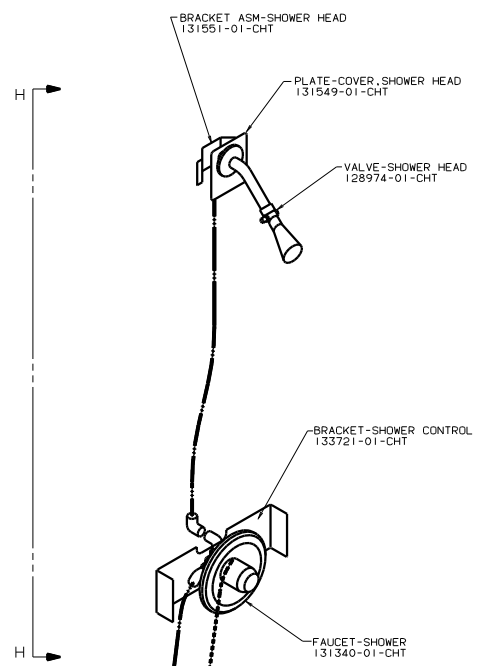

00 G32V

TITLE: DRAINAGE SYSTEM INSTL	
NO. OF SHEETS: 4	SHEET: 2
DATE: 1/1	REV: 1
133213	

DETAIL C

- SHOWER INSTL-ENCLOSURE 132496-02-000
- DRAIN 120981-01-CHT
- SEALER 69640-01-000
- NUT 130403-01-000
- WASHER-RUBBER 127440-02-CHT
- TAILPIECE 1069-06-000

- A-8 (1B1)
- P-2 (1B1)
- P-3 (265)
- I 645 (265)
- I 545 (1B1)

VIEW E-E

8 7 6 5 4 3 2 1

H
G
F
E
D
C
B
A

VIEW B-B

VIEW A-A

DETAIL C (33F)

DETAIL C (1B2)

VIEW H-H

DETAIL J

DETAIL G

TITLE: WATER SYSTEM INSTL	
NO. OF SHEETS: 4	SHEET NO. 4
REV. NO. 1	DATE 134032