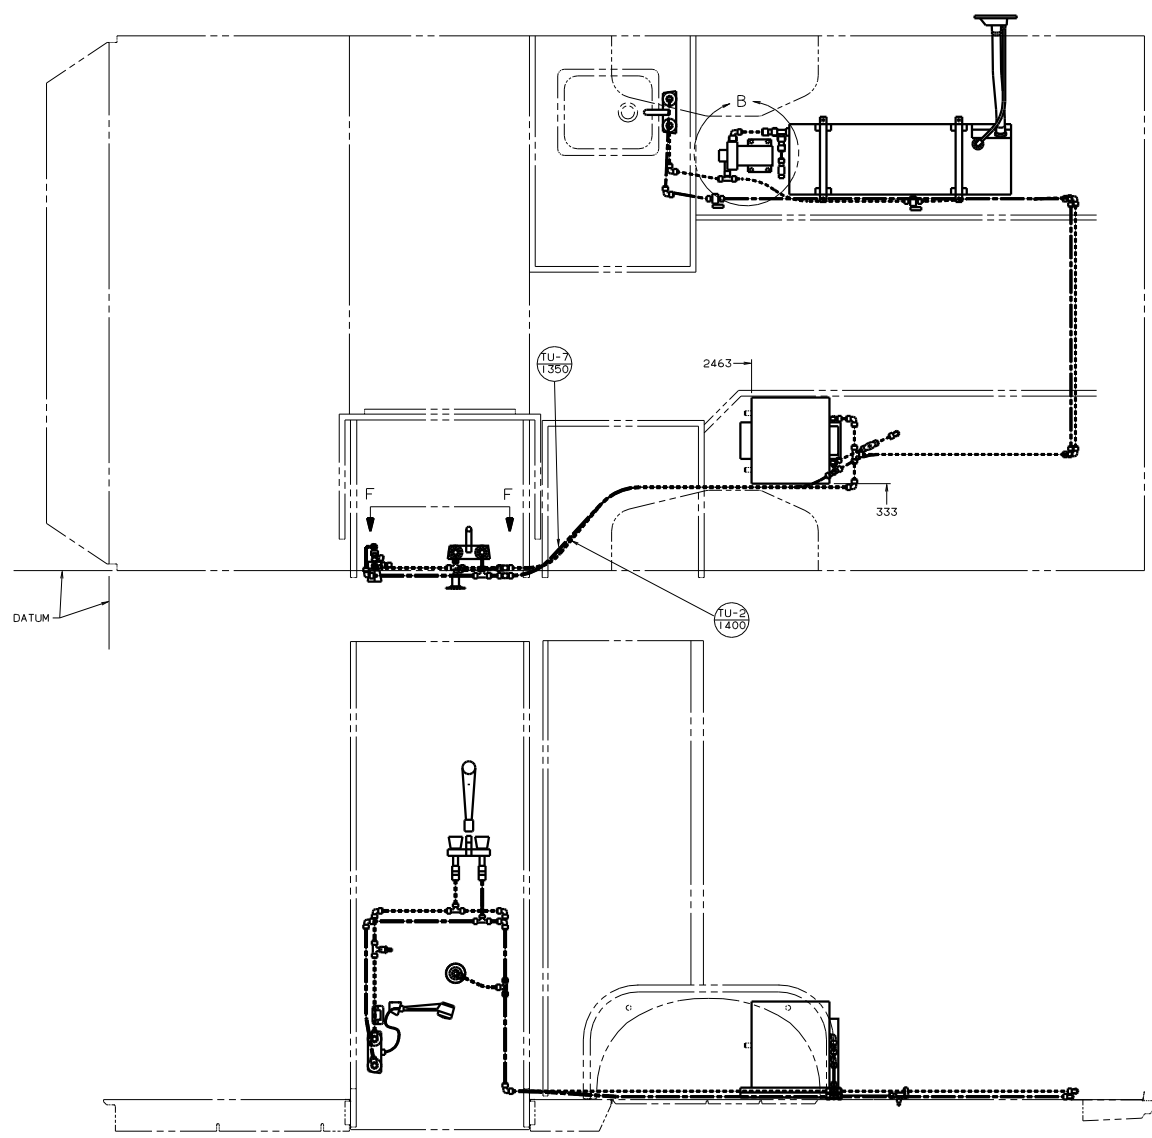

97 222RD
JAPAN EXPORT

TITLE: WATER SYSTEM INSTL	
DATE: 11/16	REV: 1
SHEET 3 OF 4	DWG NO: 124555