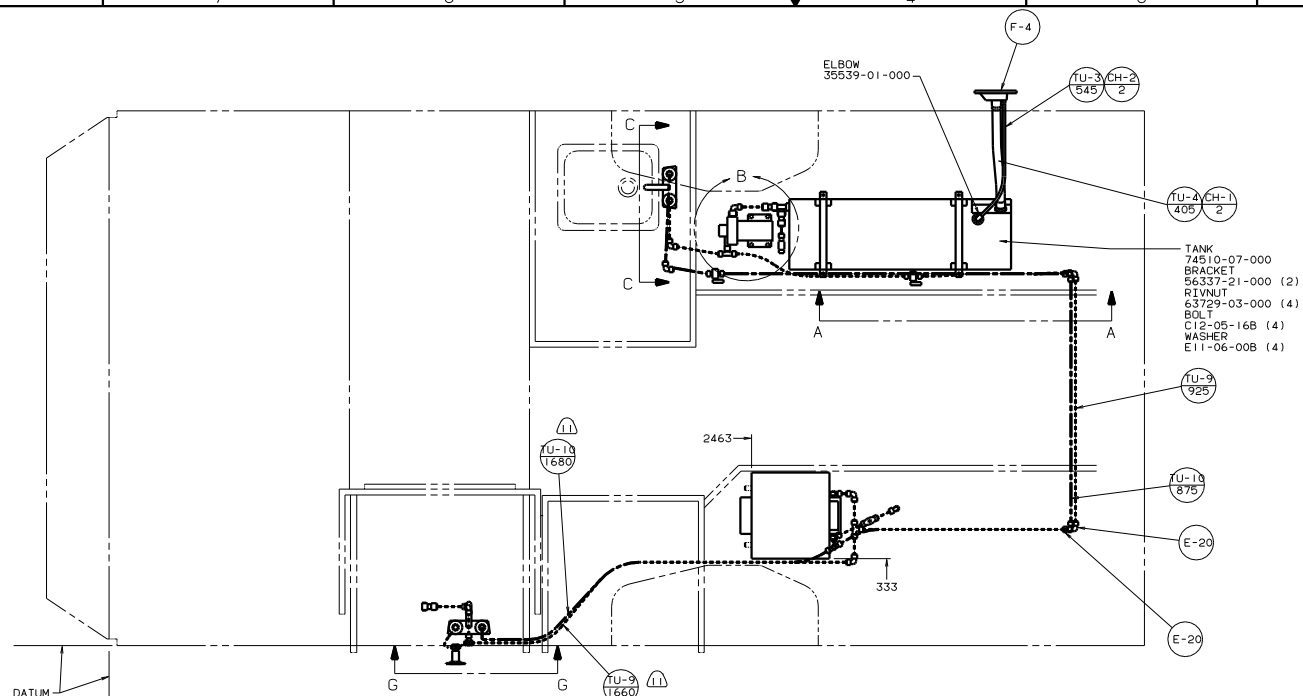

FOR WATER CALLOUTS SEE DWG NO. 116230-01-000

1. 13 USE ON 98 MODELS.
   - 12 USE ON 97 MODELS.
   - 11 NOT REQUIRED WITH EXTERIOR SHOWER.
   - 10 USE WITH EXTERIOR SHOWER ONLY.
   - 9 USE WITHOUT SHOWER SUMP SYSTEM.
   - 8 PLUG DRAIN HOLES IN FLOOR WITHOUT WATER HEATER.
   - 7 USE WITH W.I.E. EXPORT PREP PACKAGE.
   - 6 NOT USED WITH W.I.E. EXPORT PREP PACKAGE.
   - 5 USE WITH 220V WATER HEATER PACKAGE.
   - 4 USE WITH SHOWER SUMP SYSTEM.
3. ALL TUBING TO BE SECURED AT 1200 INTERVALS MAXIMUM WITH CLAMP 10495-01-000 OR CLIP 91951-01-000 AND SCREW G67-10-12B.
2. TUBING TO BE INSTALLED WITH SUFFICIENT SLOPE TO PROVIDE DRAINAGE TO NEAREST VALVE.
1. PLASTIC FITTINGS TO BE SEALED WITH SEALANT 84456-01-000.

LEGEND	
HOT	-----
COLD	*****