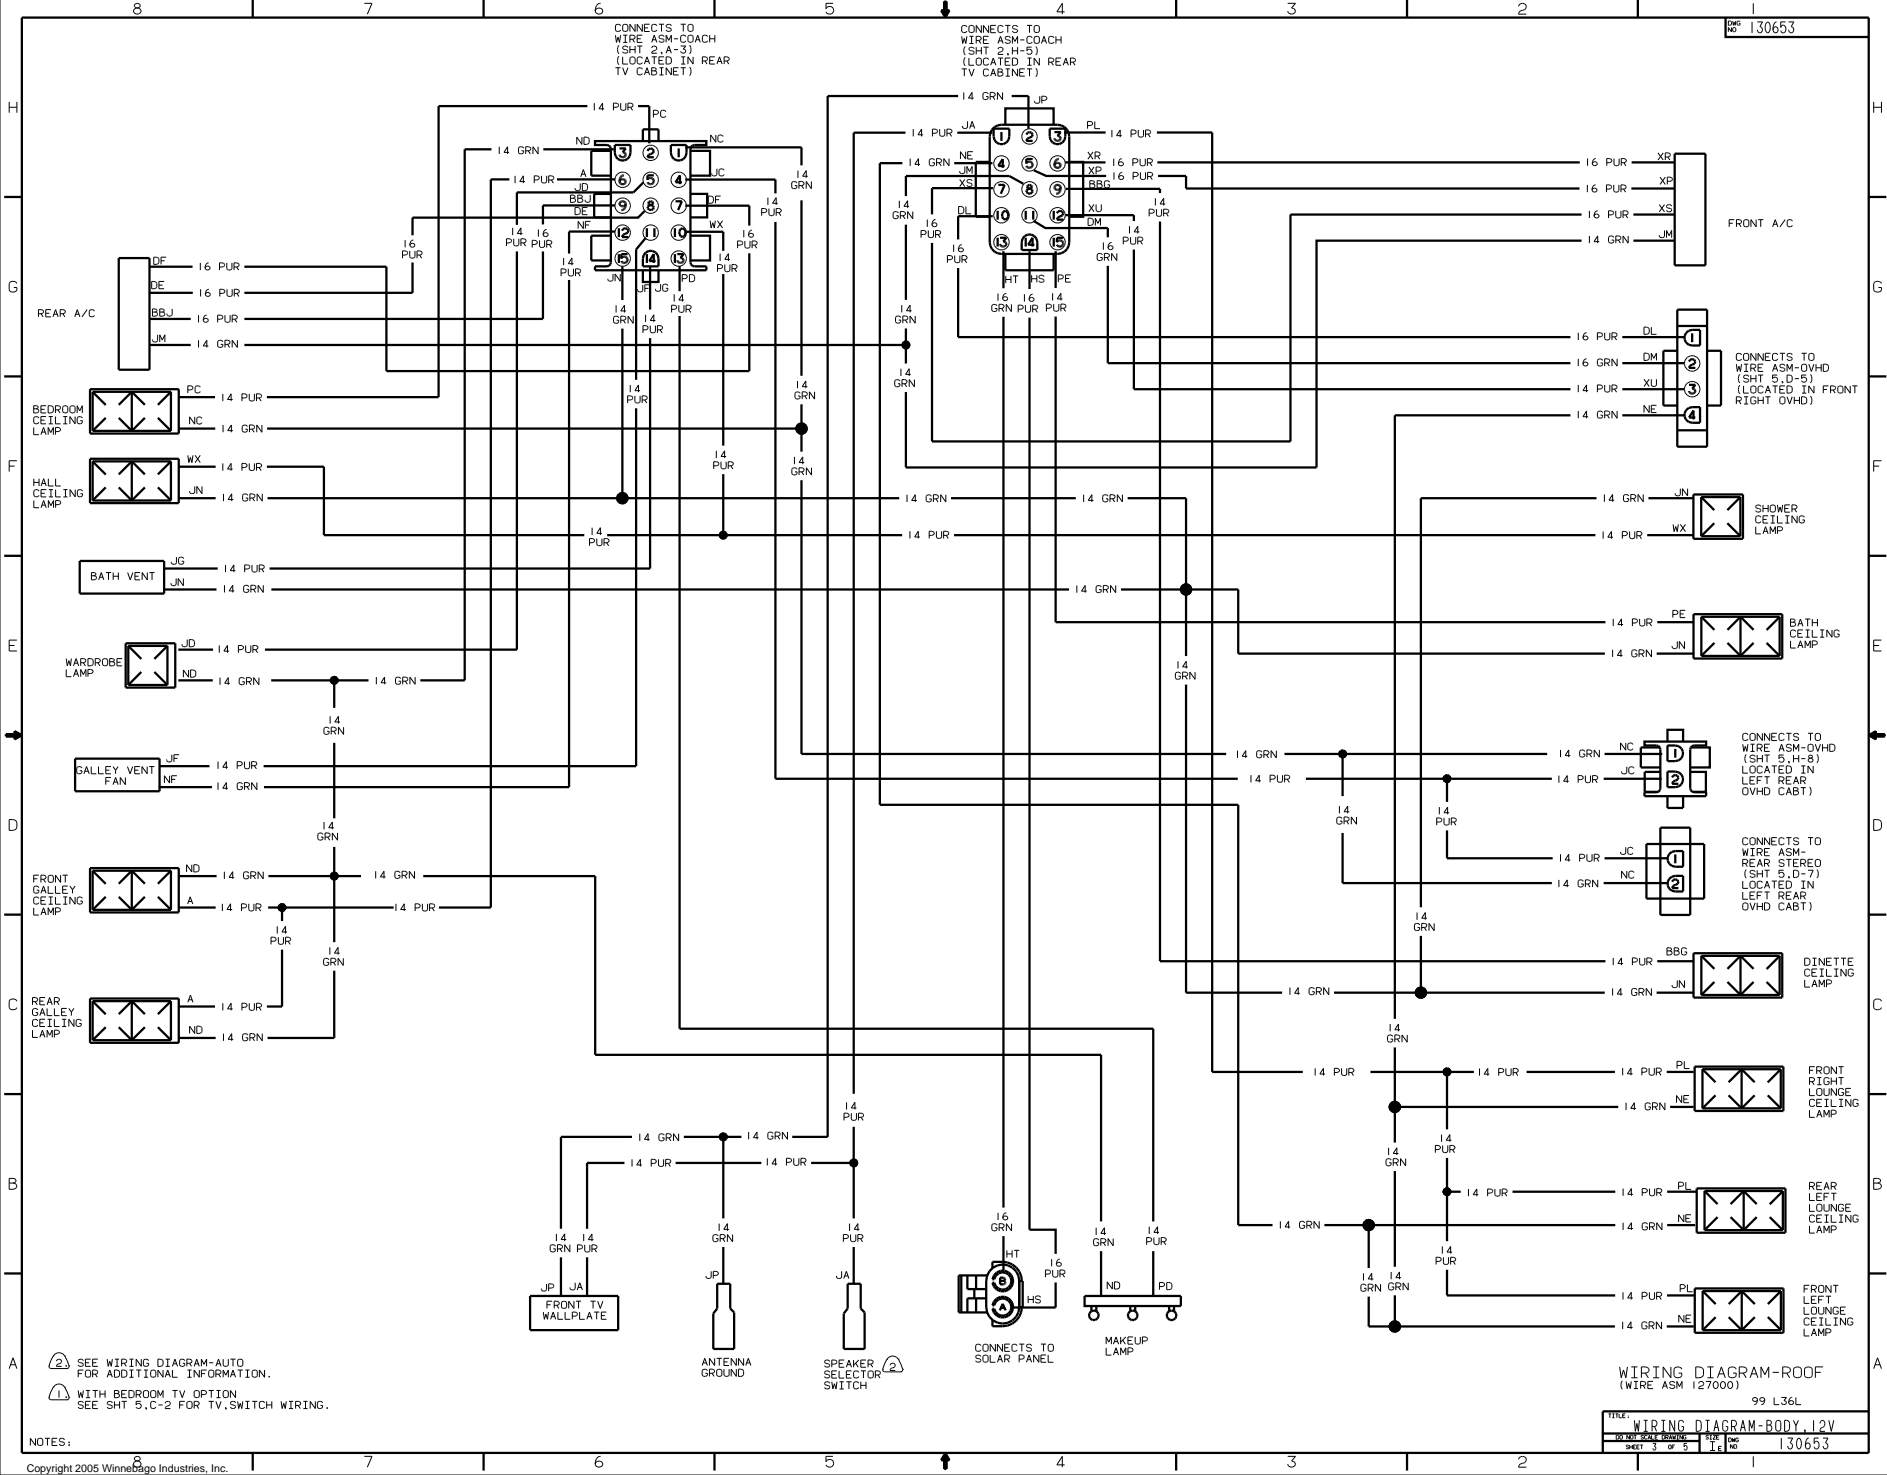

**CAUTION**

If you lack the skills, tools or equipment to perform diagnostic or repair work leave such work to an authorized Winnebago Industries dealer or other qualified shop.

CONNECTS TO WIRE ASM-COACH (SHT 2,A-3) (LOCATED IN REAR TV CABINET)