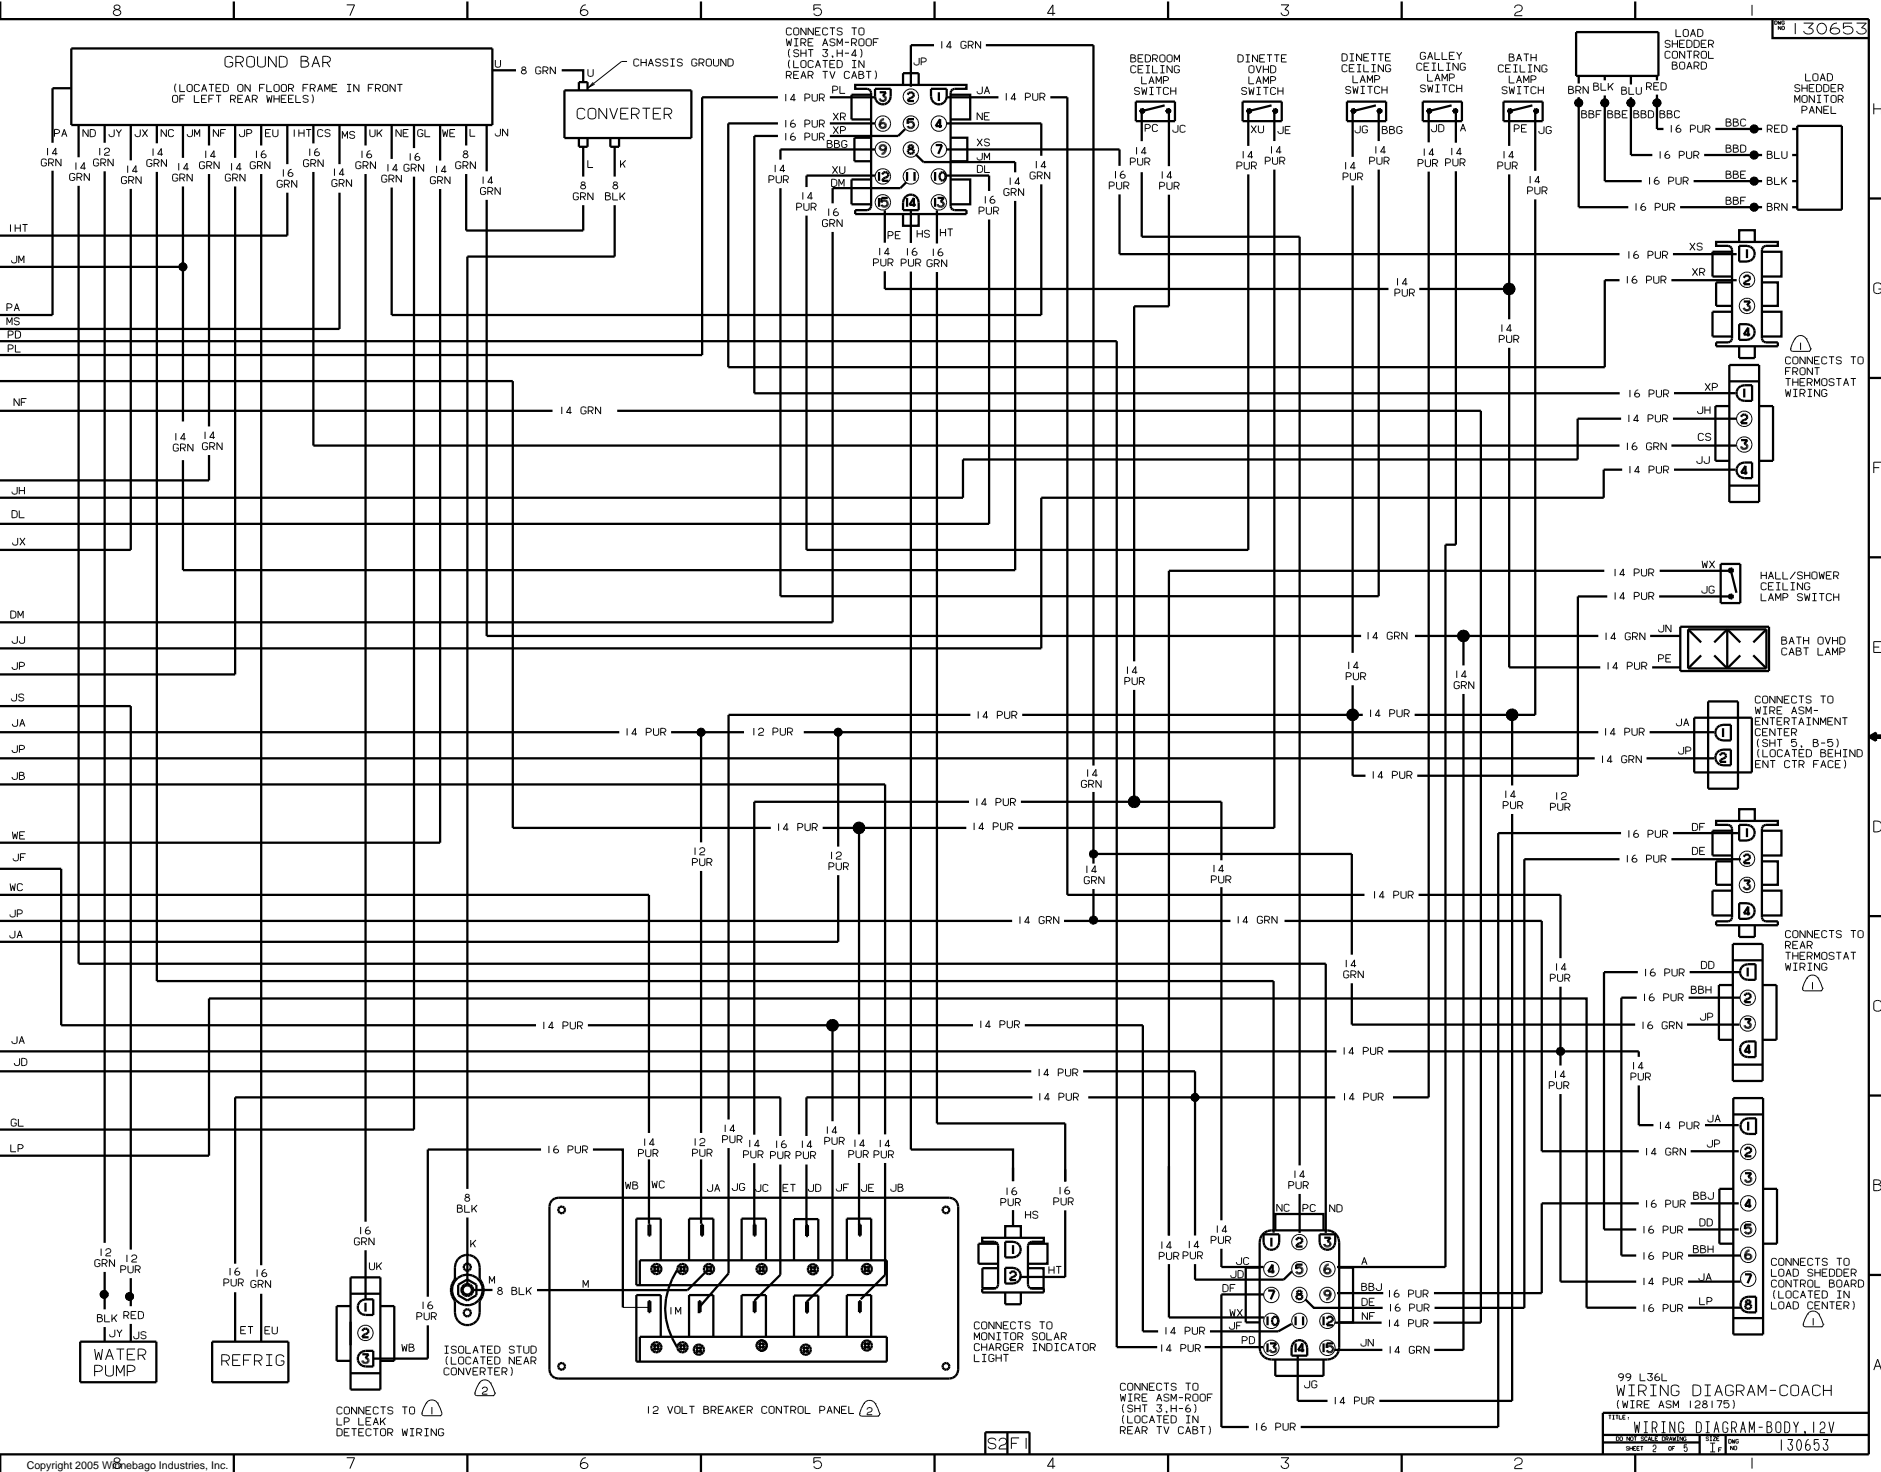

**CAUTION**

If you lack the skills, tools or equipment to perform diagnostic or repair work leave such work to an authorized Winnebago Industries dealer or other qualified shop.

CONNECTS TO WIRE ASM-COACH (SHT 2,A-3) (LOCATED IN REAR TV CABINET)