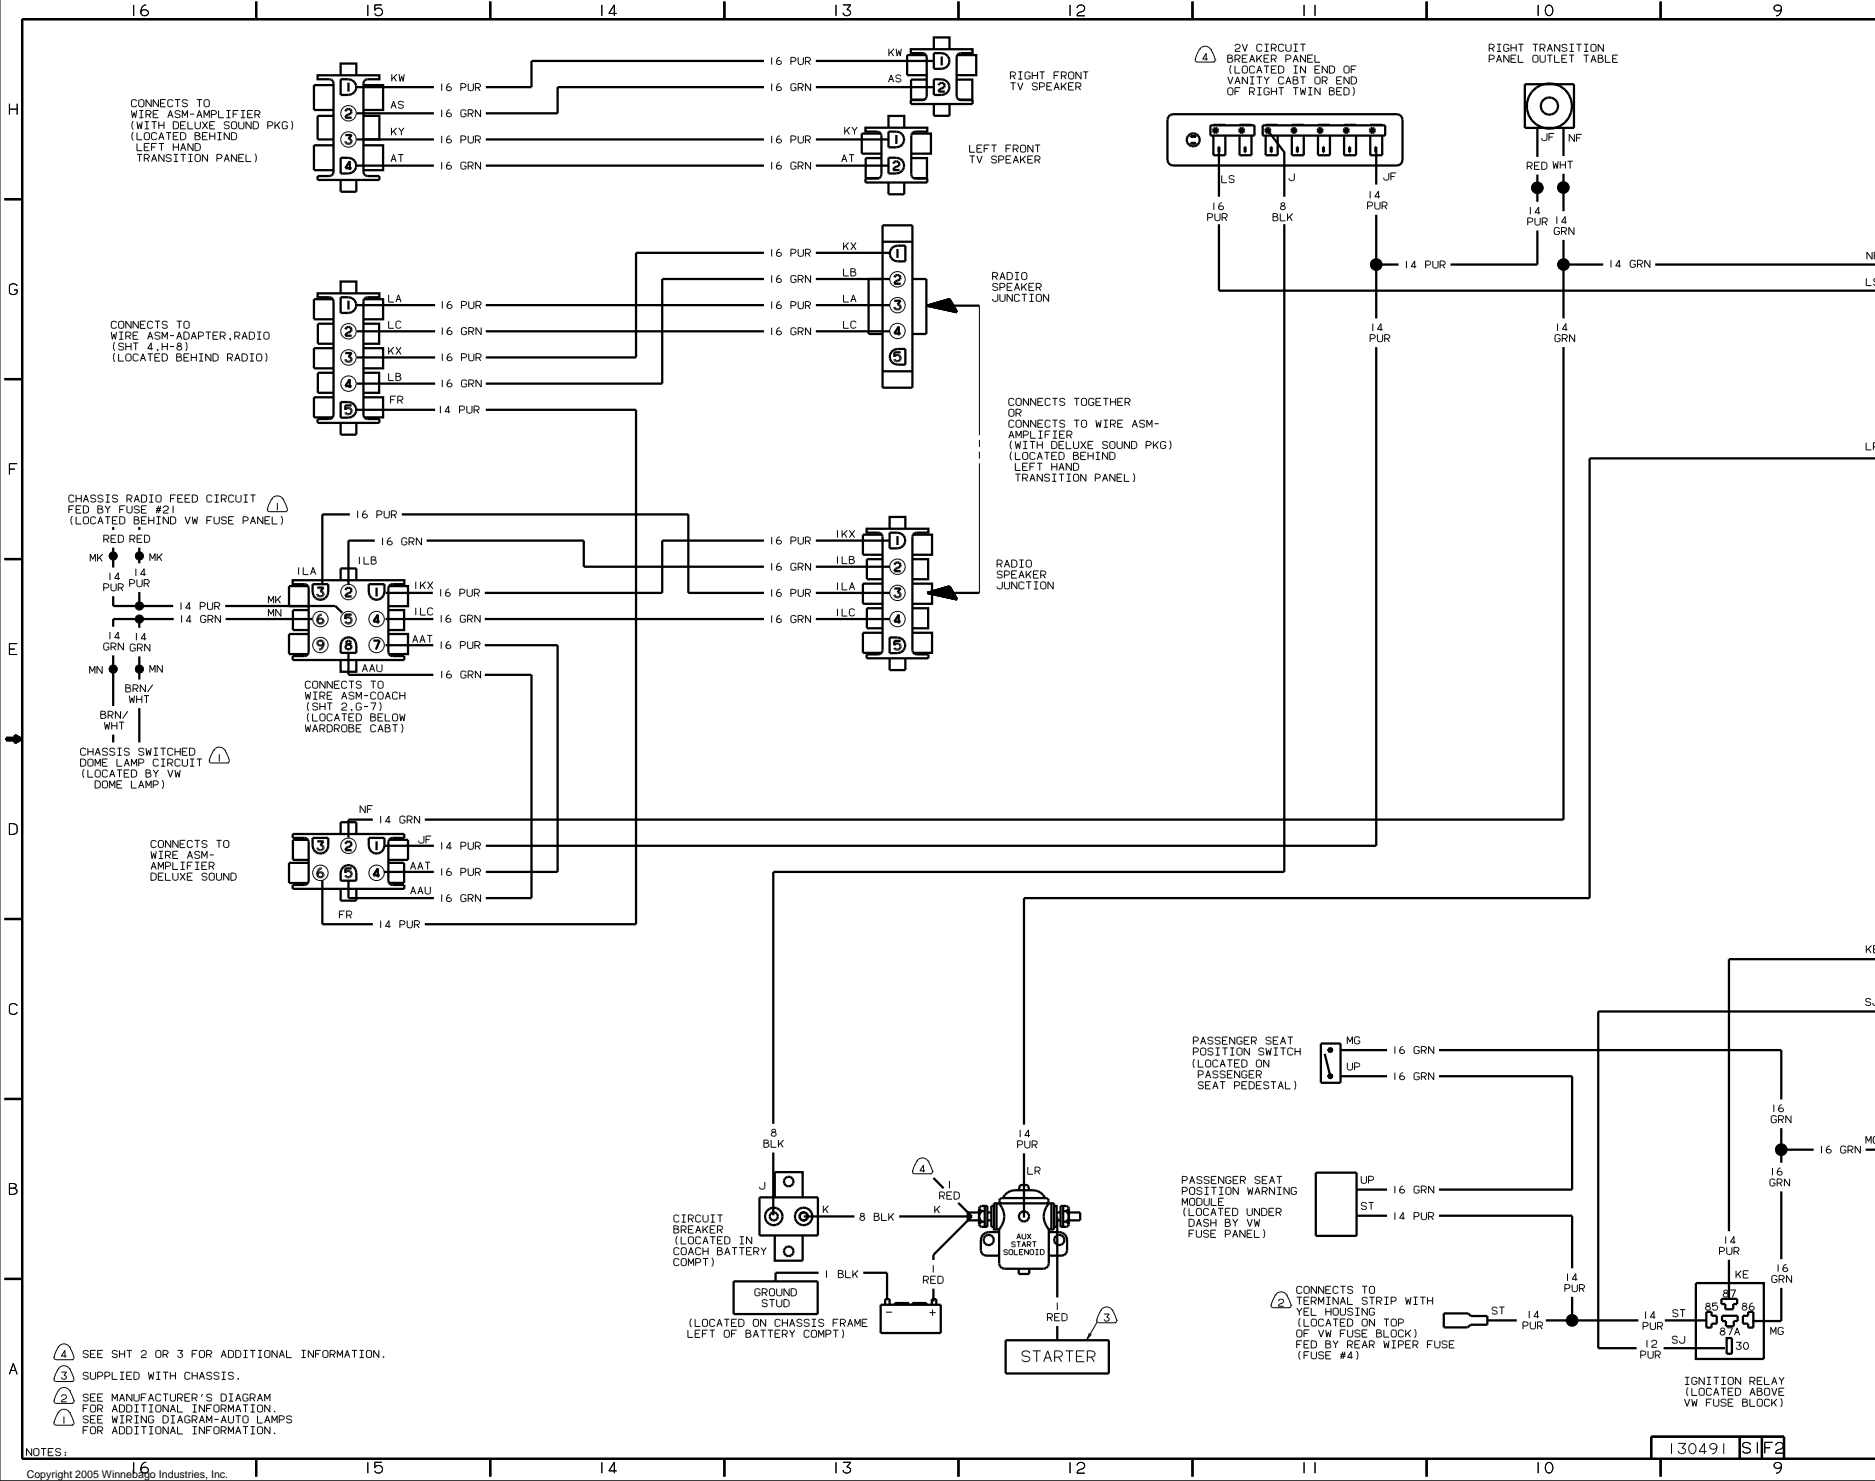

REV 1 OF 11

REF: 126971-A 1

② SEE MANUFACTURERS DIAGRAM FOR ADDITIONAL INFORMATION.  
 ⚠ SEE SHT 1 FOR ADDITIONAL INFORMATION.

NOTES:

WIRING DIAGRAM-COACH  
 012 BED-DOUBLE, CORNER  
 (WIRE ASM 130628)

TITLE:	WIRING DIAGRAM-BODY 12V
NO. OF SHEETS:	4
SHEET NO.:	2
DATE:	1.6
130491	