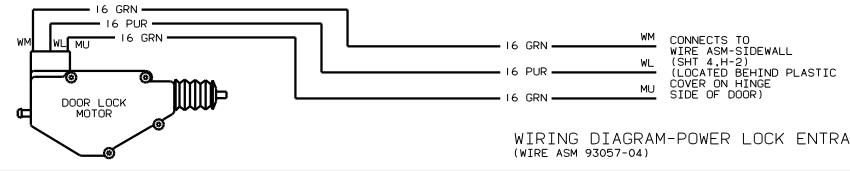

REV 1 OF 11

REF: 126971-A 1

② SEE MANUFACTURERS DIAGRAM FOR ADDITIONAL INFORMATION.  
 ⚠ SEE SHT 1 FOR ADDITIONAL INFORMATION.

NOTES:

WIRING DIAGRAM-COACH  
 012 BED-DOUBLE, CORNER  
 (WIRE ASM 130628)

TITLE:	WIRING DIAGRAM-BODY 12V
NO. OF SHEETS:	4
SHEET NO.:	2
DATE:	1.6
130491	

② SEE MANUFACTURERS DIAGRAM FOR ADDITIONAL INFORMATION.  
 ⚠ SEE SHT 1 FOR ADDITIONAL INFORMATION.

NOTES:

WIRING DIAGRAM-COACH  
 (45G BED-TWINS)  
 (WIRE ASM 131123)

TITLE:		WIRING DIAGRAM-BODY	
NO. OF SHEETS	3 OF 4	REV.	1 E
DATE		130491	

WIRING DIAGRAM-ADAPTER, RADIO (WIRE ASM 114365-02)

WIRING DIAGRAM-SIDEWALL (WIRE ASM 116475)

WIRING DIAGRAM-POWER LOCK ENTRANCE (WIRE ASM 93057-04)

WIRING DIAGRAM-SIDEWALL, RIGHT (45G TWIN BEDS) (WIRE ASM 119702)