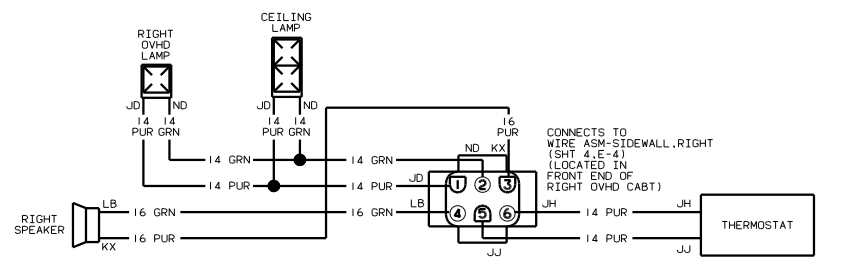

② SEE MANUFACTURERS DIAGRAM FOR ADDITIONAL INFORMATION.  
 ⚠ SEE SHT 1 FOR ADDITIONAL INFORMATION.

NOTES:

WIRING DIAGRAM-COACH  
 (45G BED-TWINS)  
 (WIRE ASM 131123)

TITLE:		WIRING DIAGRAM-BODY	
NO. OF SHEETS	3 OF 4	REV.	1 E
DATE		130491	

WIRING DIAGRAM-ADAPTER, RADIO (WIRE ASM 114365-02)

WIRING DIAGRAM-SIDEWALL (WIRE ASM 116475)

WIRING DIAGRAM-POWER LOCK ENTRANCE (WIRE ASM 93057-04)

WIRING DIAGRAM-SIDEWALL, RIGHT (45G TWIN BEDS) (WIRE ASM 119702)

WIRING DIAGRAM WATER PUMP, SWITCH (WIRE ASM 103494-04) (WITH 64R EXTERIOR WASH STATION)

WIRING DIAGRAM-ROOF, FRONT (WIRE ASM 119112)

WIRING DIAGRAM-JUMPER (WIRE ASM 103493) (WITHOUT 64R EXTERIOR WASH STATION)