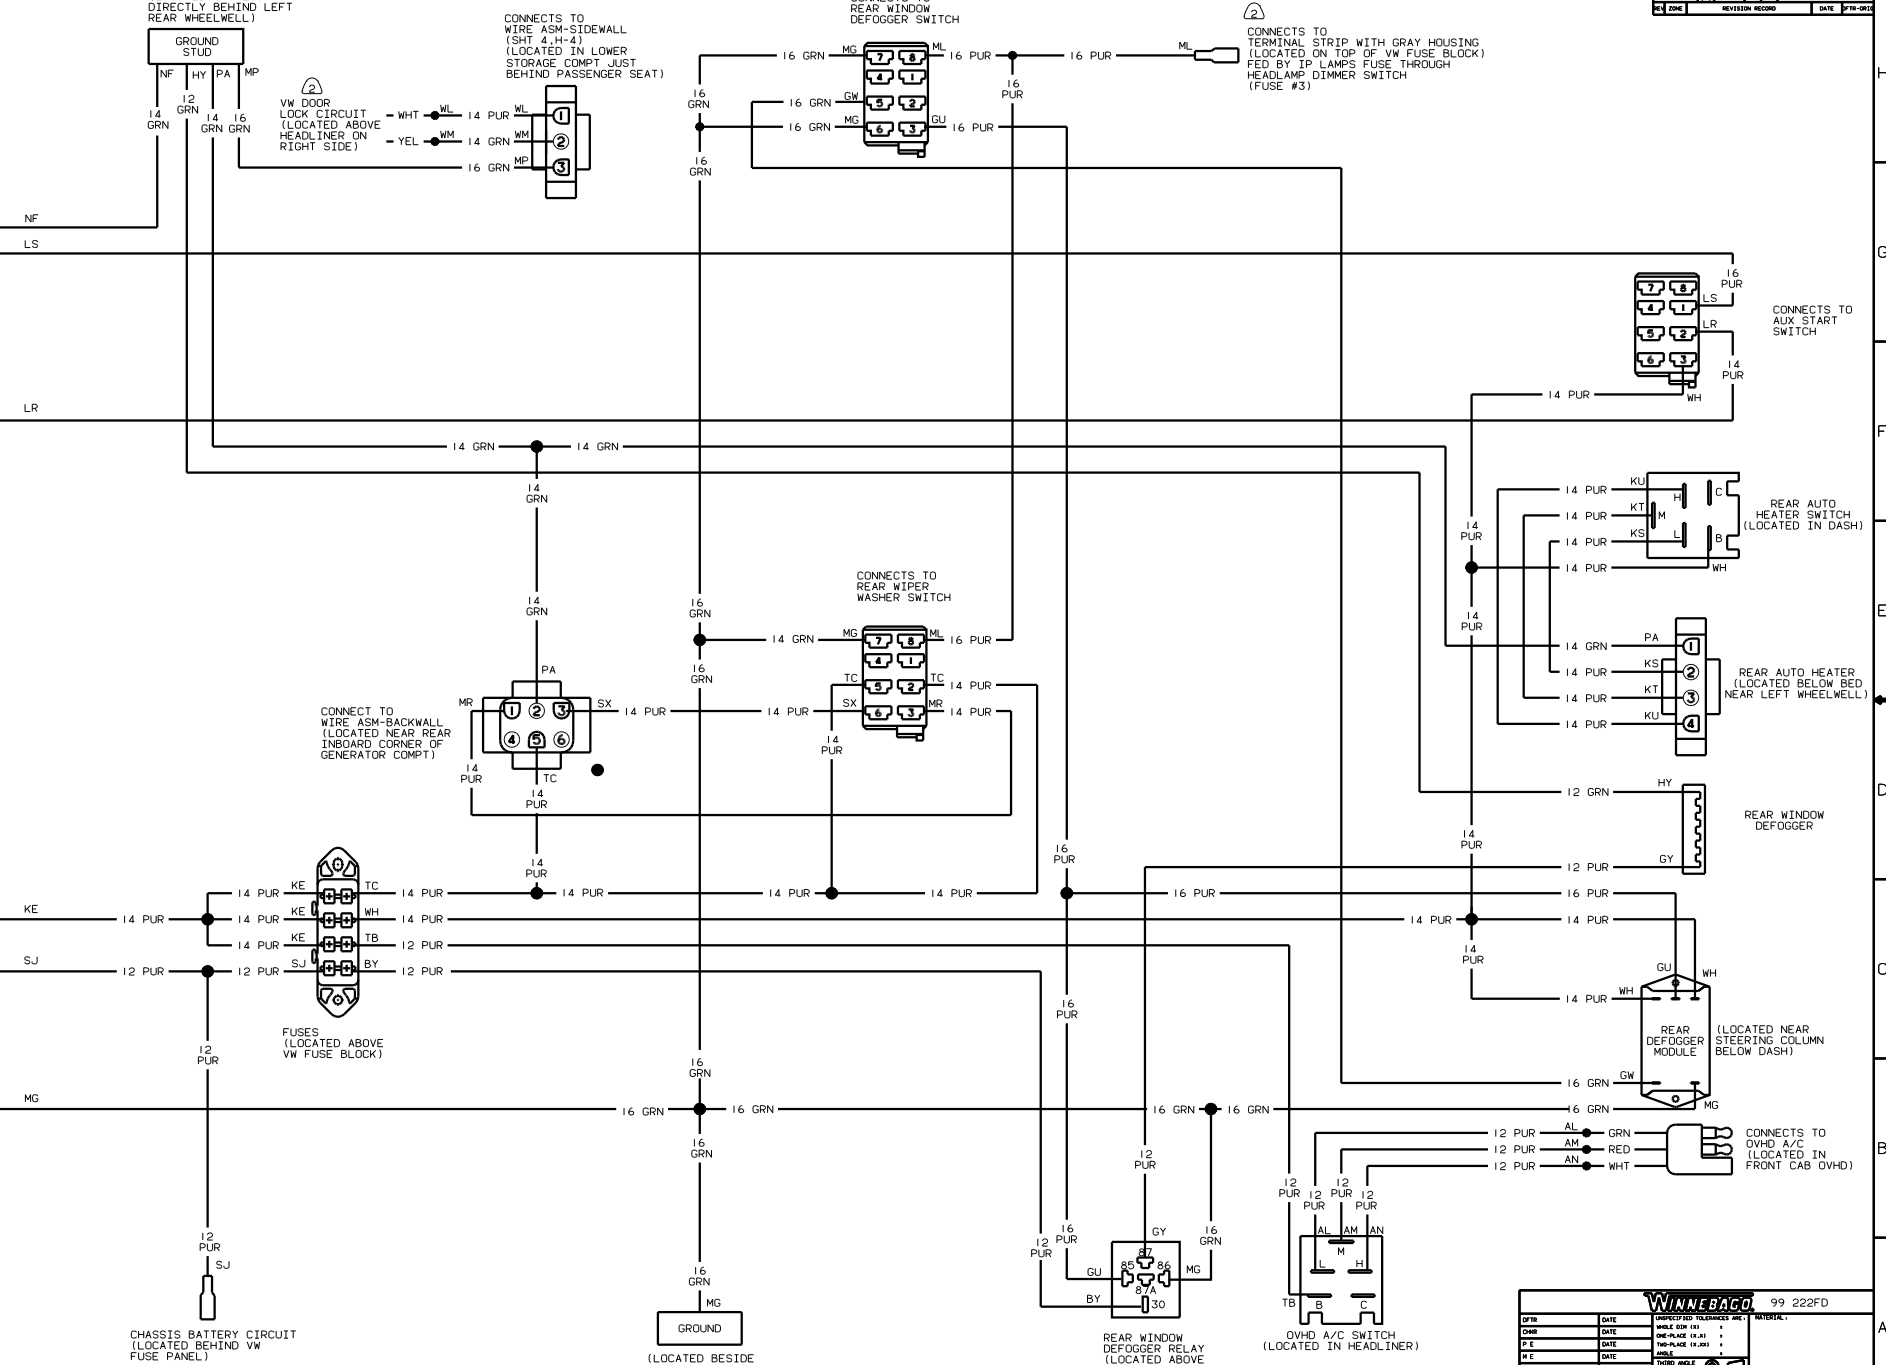

WIRING DIAGRAM-LEFT FRONT (WIRE ASM 130629)

DATE		UNDESIGNED REVISIONS ARE	MATERIAL
DATE	DATE	WHILE IN PROG.	
DATE	DATE	ONE-PAGE (14, 15)	
DATE	DATE	TWO-PAGE (14, 15)	
DATE	DATE	THIRD-PAGE	
DATE	DATE	PRODUCTION	

WINNEBAGO 99 222FD

WIRING DIAGRAM-BODY L2V

REV 1 OF 11

REF: 126971-A 1