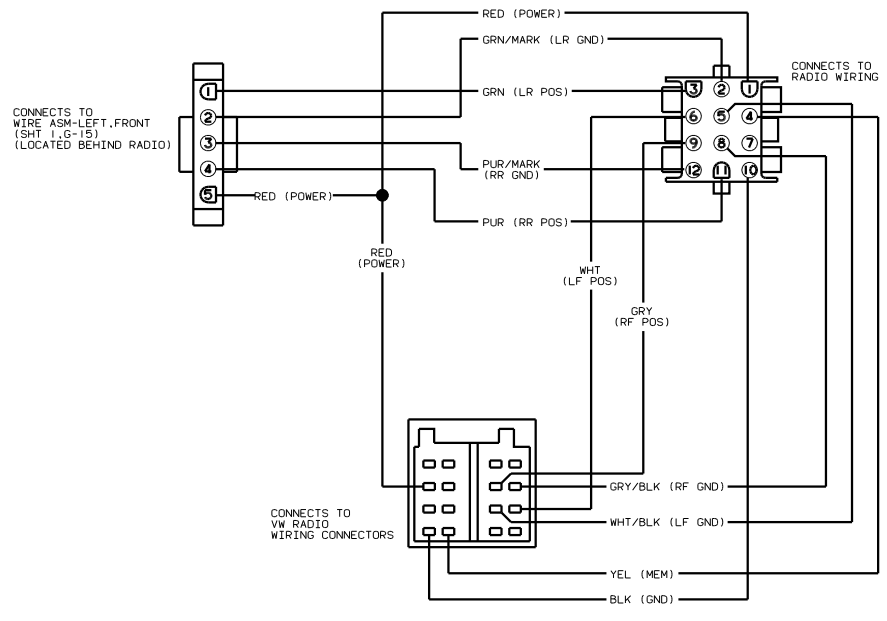

REV 1 OF 11

REF: 126971-A 1

② SEE MANUFACTURERS DIAGRAM FOR ADDITIONAL INFORMATION.  
 ⚠ SEE SHT 1 FOR ADDITIONAL INFORMATION.

NOTES:

WIRING DIAGRAM-COACH  
 012 BED-DOUBLE, CORNER  
 (WIRE ASM 130628)

TITLE:	WIRING DIAGRAM-BODY 12V
NO. OF SHEETS:	4
SHEET NO.:	2
DATE:	1.6
130491	

② SEE MANUFACTURERS DIAGRAM FOR ADDITIONAL INFORMATION.  
 ⚠ SEE SHT 1 FOR ADDITIONAL INFORMATION.

NOTES:

WIRING DIAGRAM-COACH  
 (45G BED-TWINS)  
 (WIRE ASM 131123)

TITLE:		WIRING DIAGRAM-BODY	
NO. OF SHEETS	3 OF 4	REV.	1 E
DATE		130491	

WIRING DIAGRAM-ADAPTER, RADIO (WIRE ASM 114365-02)

WIRING DIAGRAM-SIDEWALL (WIRE ASM 116475)

WIRING DIAGRAM-POWER LOCK ENTRANCE (WIRE ASM 93057-04)

WIRING DIAGRAM-SIDEWALL, RIGHT (45G TWIN BEDS) (WIRE ASM 119702)