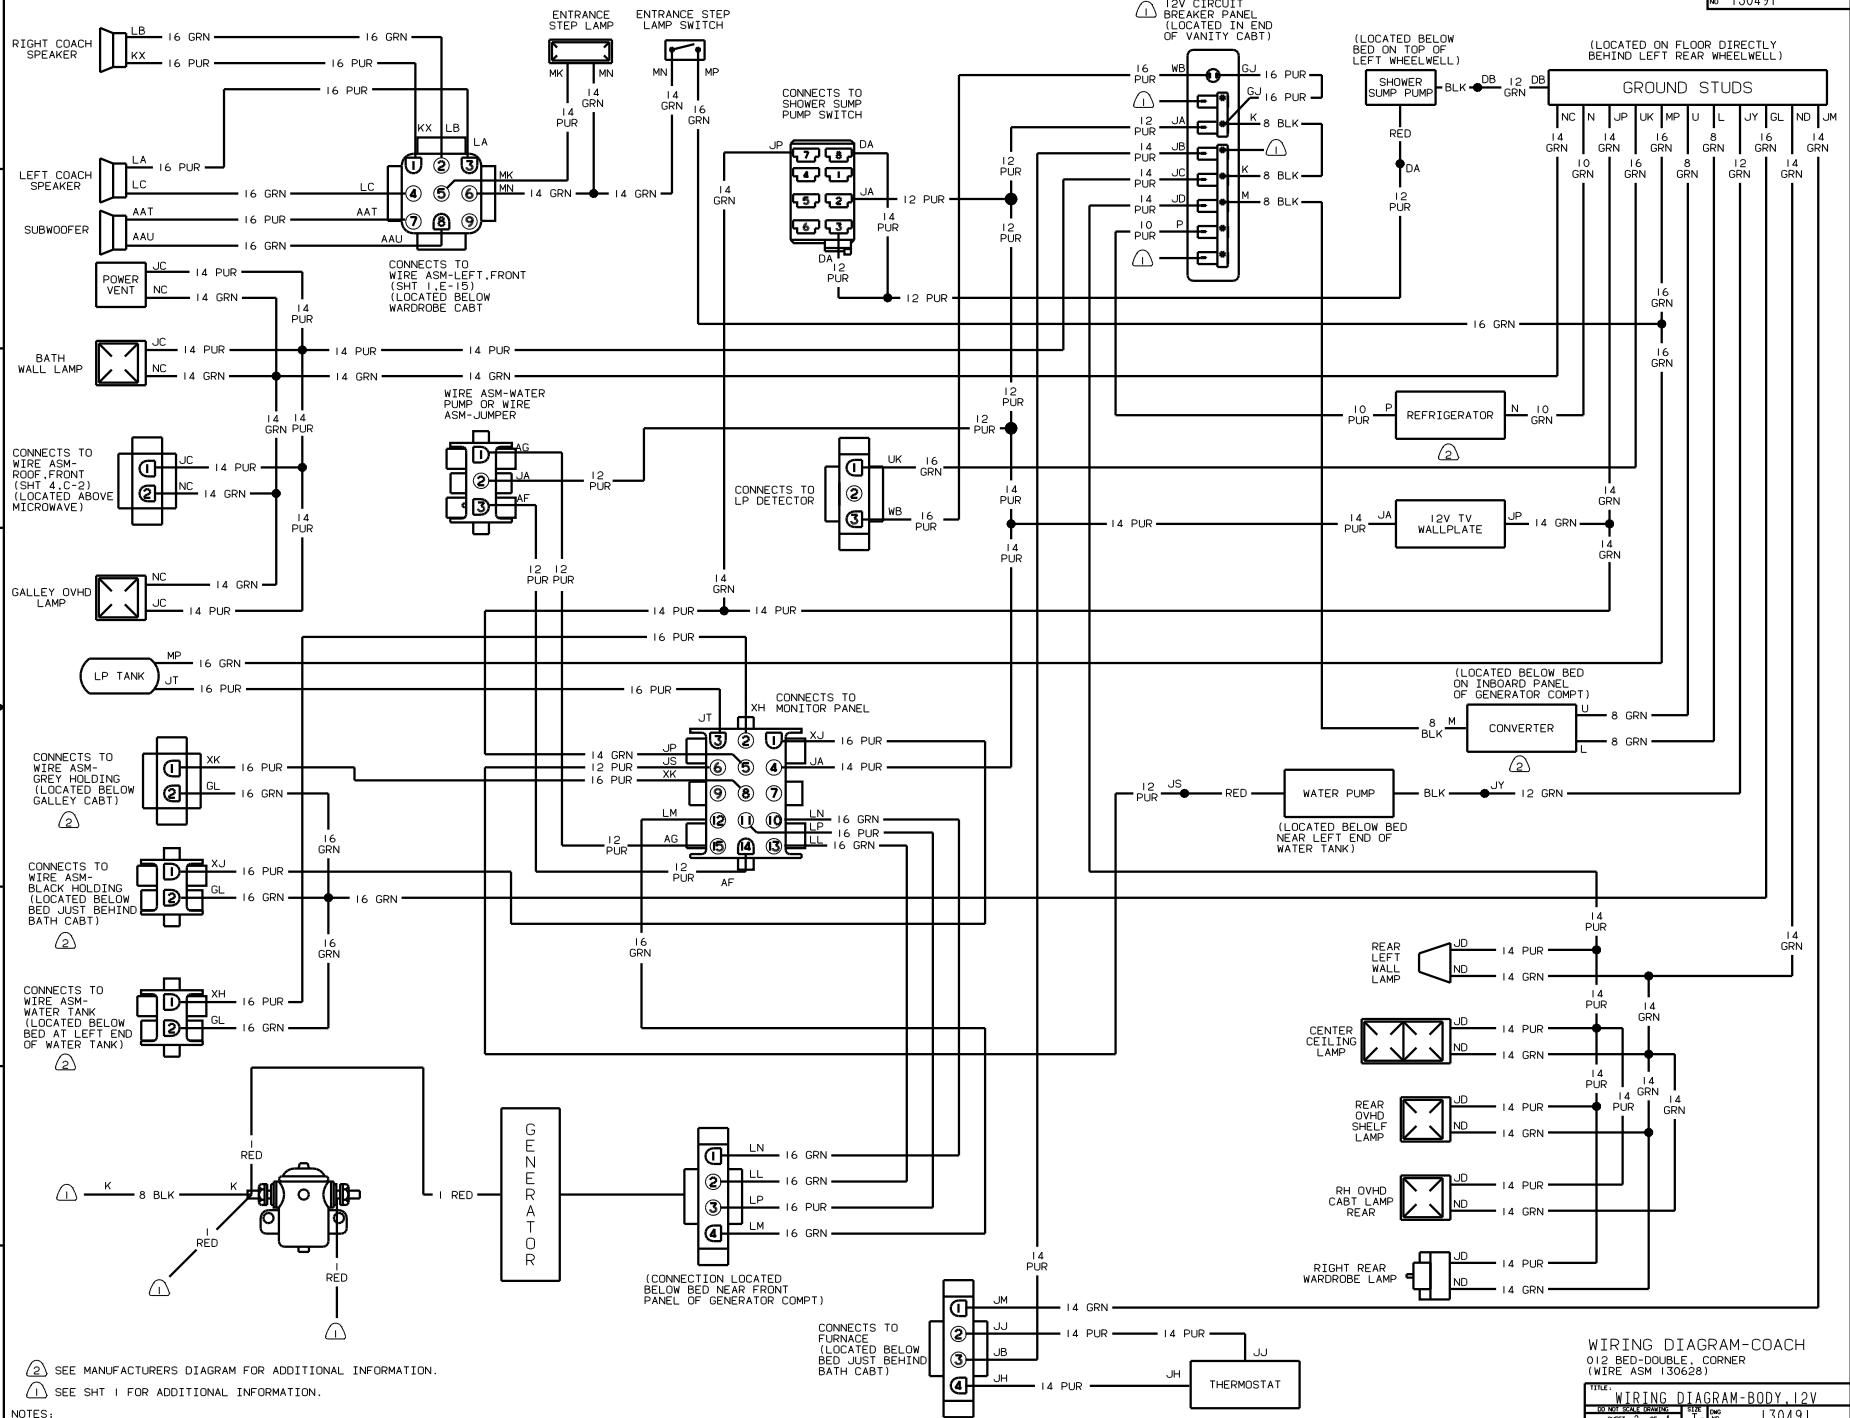

REV 1 OF 11

REF: 126971-A 1

② SEE MANUFACTURERS DIAGRAM FOR ADDITIONAL INFORMATION.  
 ⚠ SEE SHT 1 FOR ADDITIONAL INFORMATION.

NOTES:

WIRING DIAGRAM-COACH  
 012 BED-DOUBLE, CORNER  
 (WIRE ASM 130628)

TITLE:	WIRING DIAGRAM-BODY 12V
NO. OF SHEETS:	4
SHEET NO.:	2
DATE:	1.6
130491	