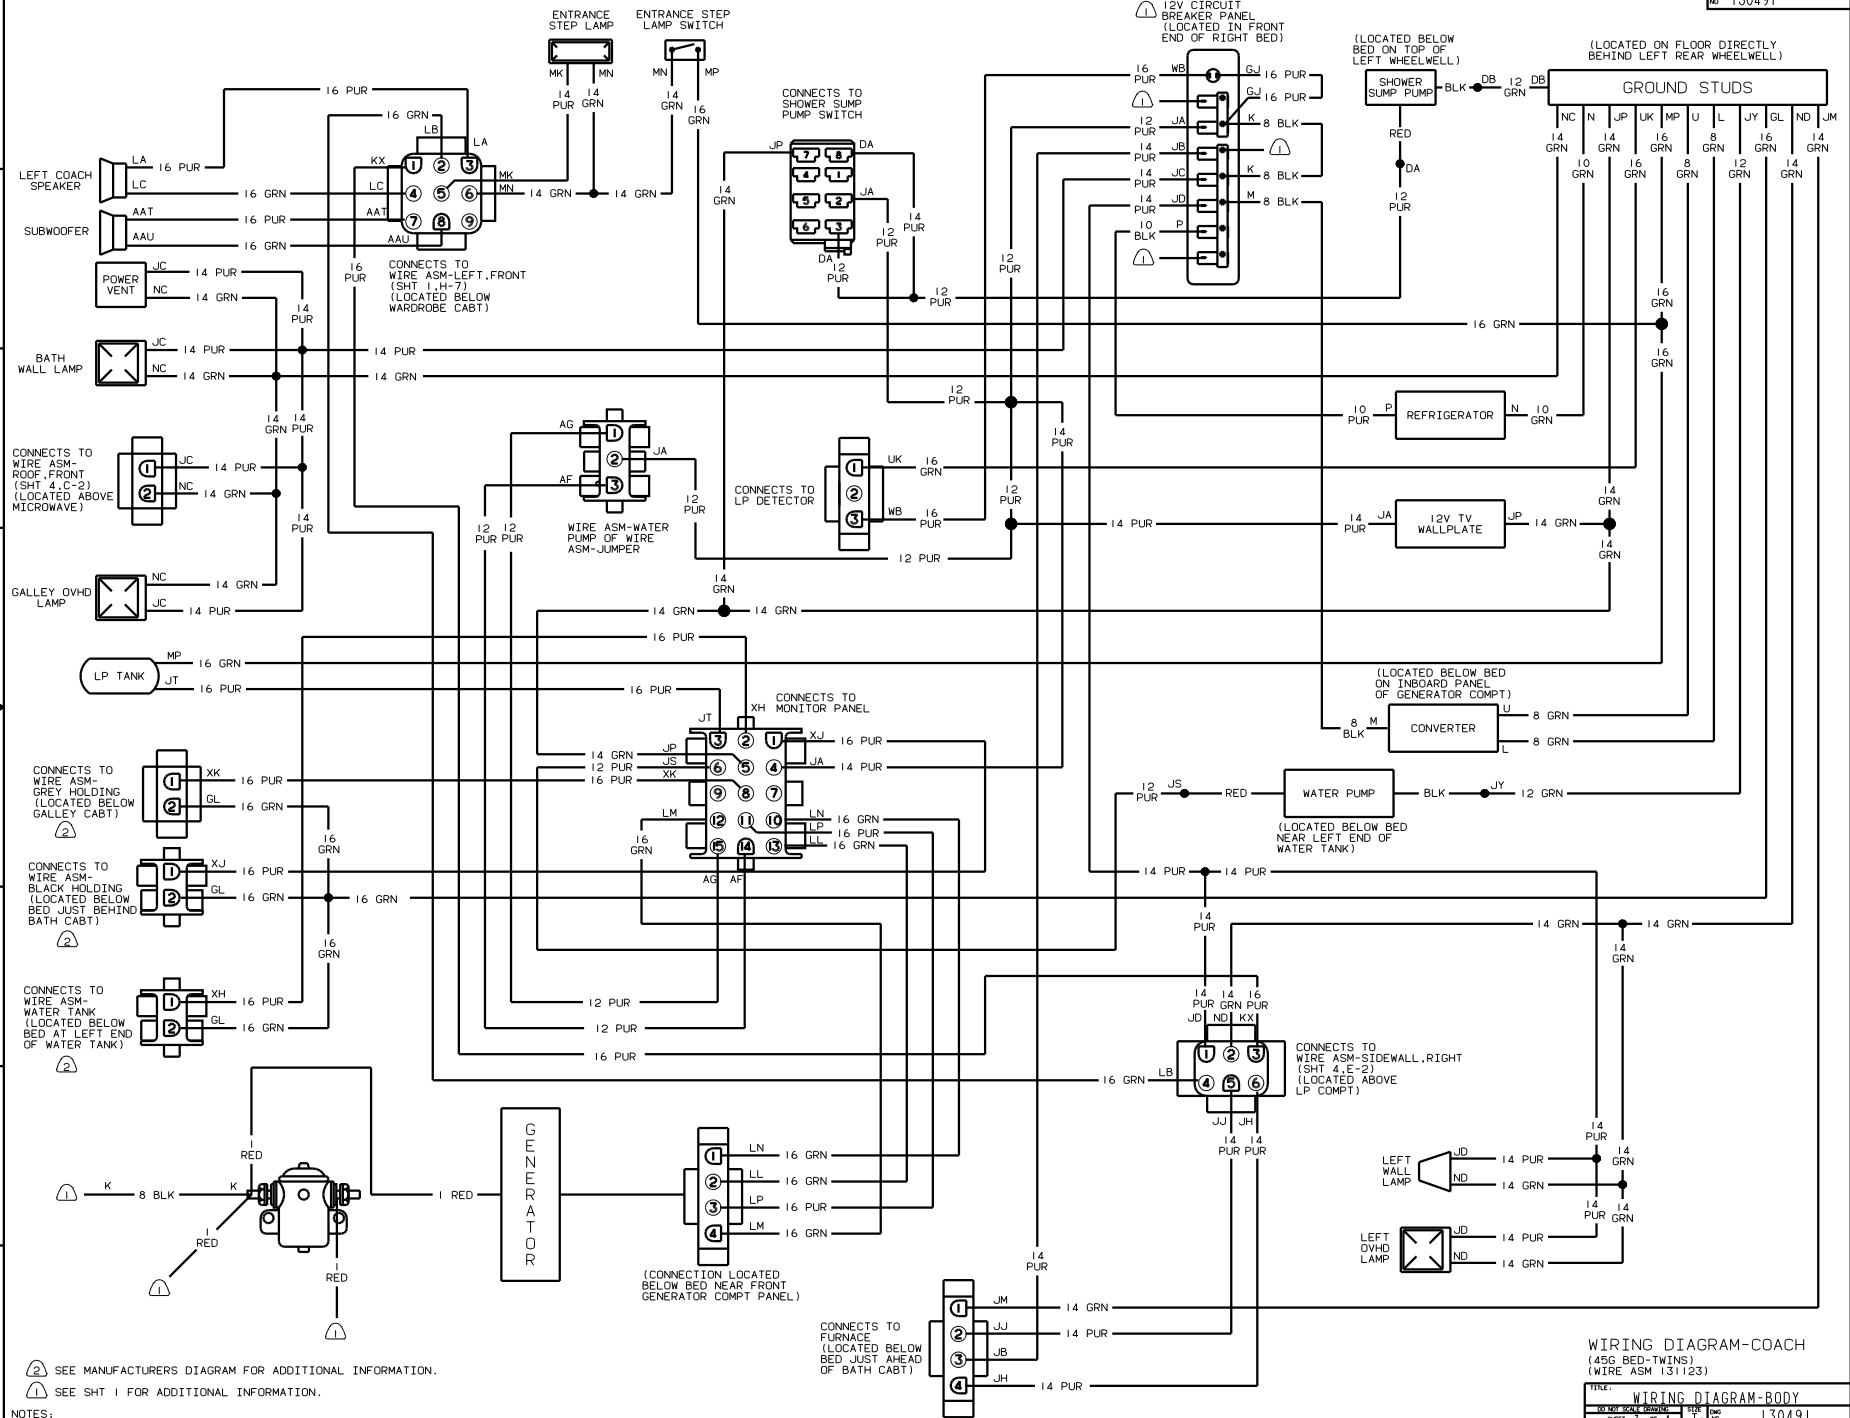

REV 1 OF 11

REF: 126971-A 1

② SEE MANUFACTURERS DIAGRAM FOR ADDITIONAL INFORMATION.  
 ⚠ SEE SHT 1 FOR ADDITIONAL INFORMATION.

NOTES:

WIRING DIAGRAM-COACH  
 012 BED-DOUBLE, CORNER  
 (WIRE ASM 130628)

TITLE:	WIRING DIAGRAM-BODY 12V
NO. OF SHEETS:	4
SHEET NO.:	2
DATE:	1.6
130491	

② SEE MANUFACTURERS DIAGRAM FOR ADDITIONAL INFORMATION.  
 ⚠ SEE SHT 1 FOR ADDITIONAL INFORMATION.

NOTES:

WIRING DIAGRAM-COACH  
 (45G BED-TWINS)  
 (WIRE ASM 131123)

TITLE:		WIRING DIAGRAM-BODY	
NO. OF SHEETS	3 OF 4	REV.	1 E
DATE		130491	

WIRING DIAGRAM-ADAPTER, RADIO (WIRE ASM 114365-02)

WIRING DIAGRAM-SIDEWALL (WIRE ASM 116475)

WIRING DIAGRAM-POWER LOCK ENTRANCE (WIRE ASM 93057-04)

WIRING DIAGRAM-SIDEWALL, RIGHT (45G TWIN BEDS) (WIRE ASM 119702)