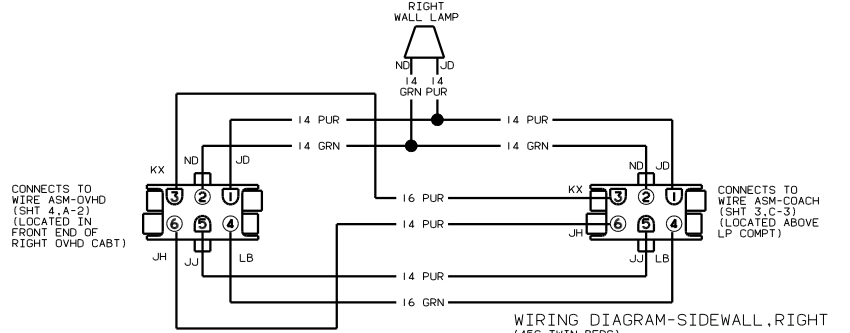

REV 1 OF 11

REF: 126971-A 1

② SEE MANUFACTURERS DIAGRAM FOR ADDITIONAL INFORMATION.  
 ⚠ SEE SHT 1 FOR ADDITIONAL INFORMATION.

NOTES:

WIRING DIAGRAM-COACH  
 012 BED-DOUBLE, CORNER  
 (WIRE ASM 130628)

TITLE:	WIRING DIAGRAM-BODY 12V
NO. OF SHEETS:	4
SHEET NO.:	2
DATE:	1.6
130491	

② SEE MANUFACTURERS DIAGRAM FOR ADDITIONAL INFORMATION.  
 ⚠ SEE SHT 1 FOR ADDITIONAL INFORMATION.

NOTES:

WIRING DIAGRAM-COACH  
 (45G BED-TWINS)  
 (WIRE ASM 131123)

TITLE:		WIRING DIAGRAM-BODY	
NO. OF SHEETS	3 OF 4	REV.	1 E
DATE		130491	

WIRING DIAGRAM-ADAPTER, RADIO (WIRE ASM 114365-02)

WIRING DIAGRAM-SIDEWALL (WIRE ASM 116475)

WIRING DIAGRAM-POWER LOCK ENTRANCE (WIRE ASM 93057-04)

WIRING DIAGRAM-SIDEWALL, RIGHT (45G TWIN BEDS) (WIRE ASM 119702)