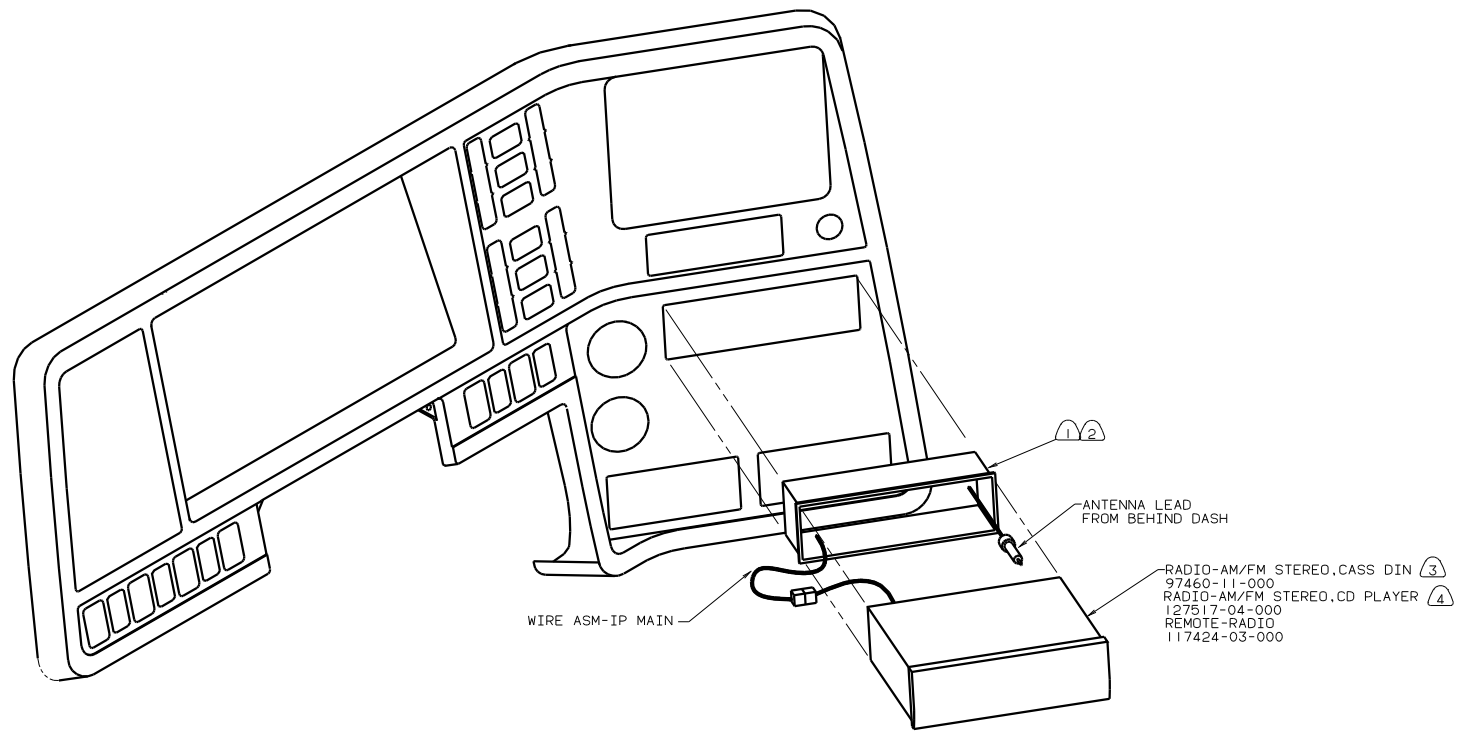

- 4 19V RADIO AM/FM/STEREO W/CD.
- 3 24N RADIO AM/FM/CASSETTE.
- 2 BEND TABS ON ALL 4 SIDES TO SECURE MOUNTING BRACKET TO DASH OPENING.
- 1 SUPPLIED WITH RADIO.

NOTES:

Q-SERIES
HIGHLINE
38KD & 40JD

TITLE:		RADIO INSTL	
DO NOT SCALE DIMENSIONS	SIZE	DWG NO	128579
SHEET 6 OF 6	1.0