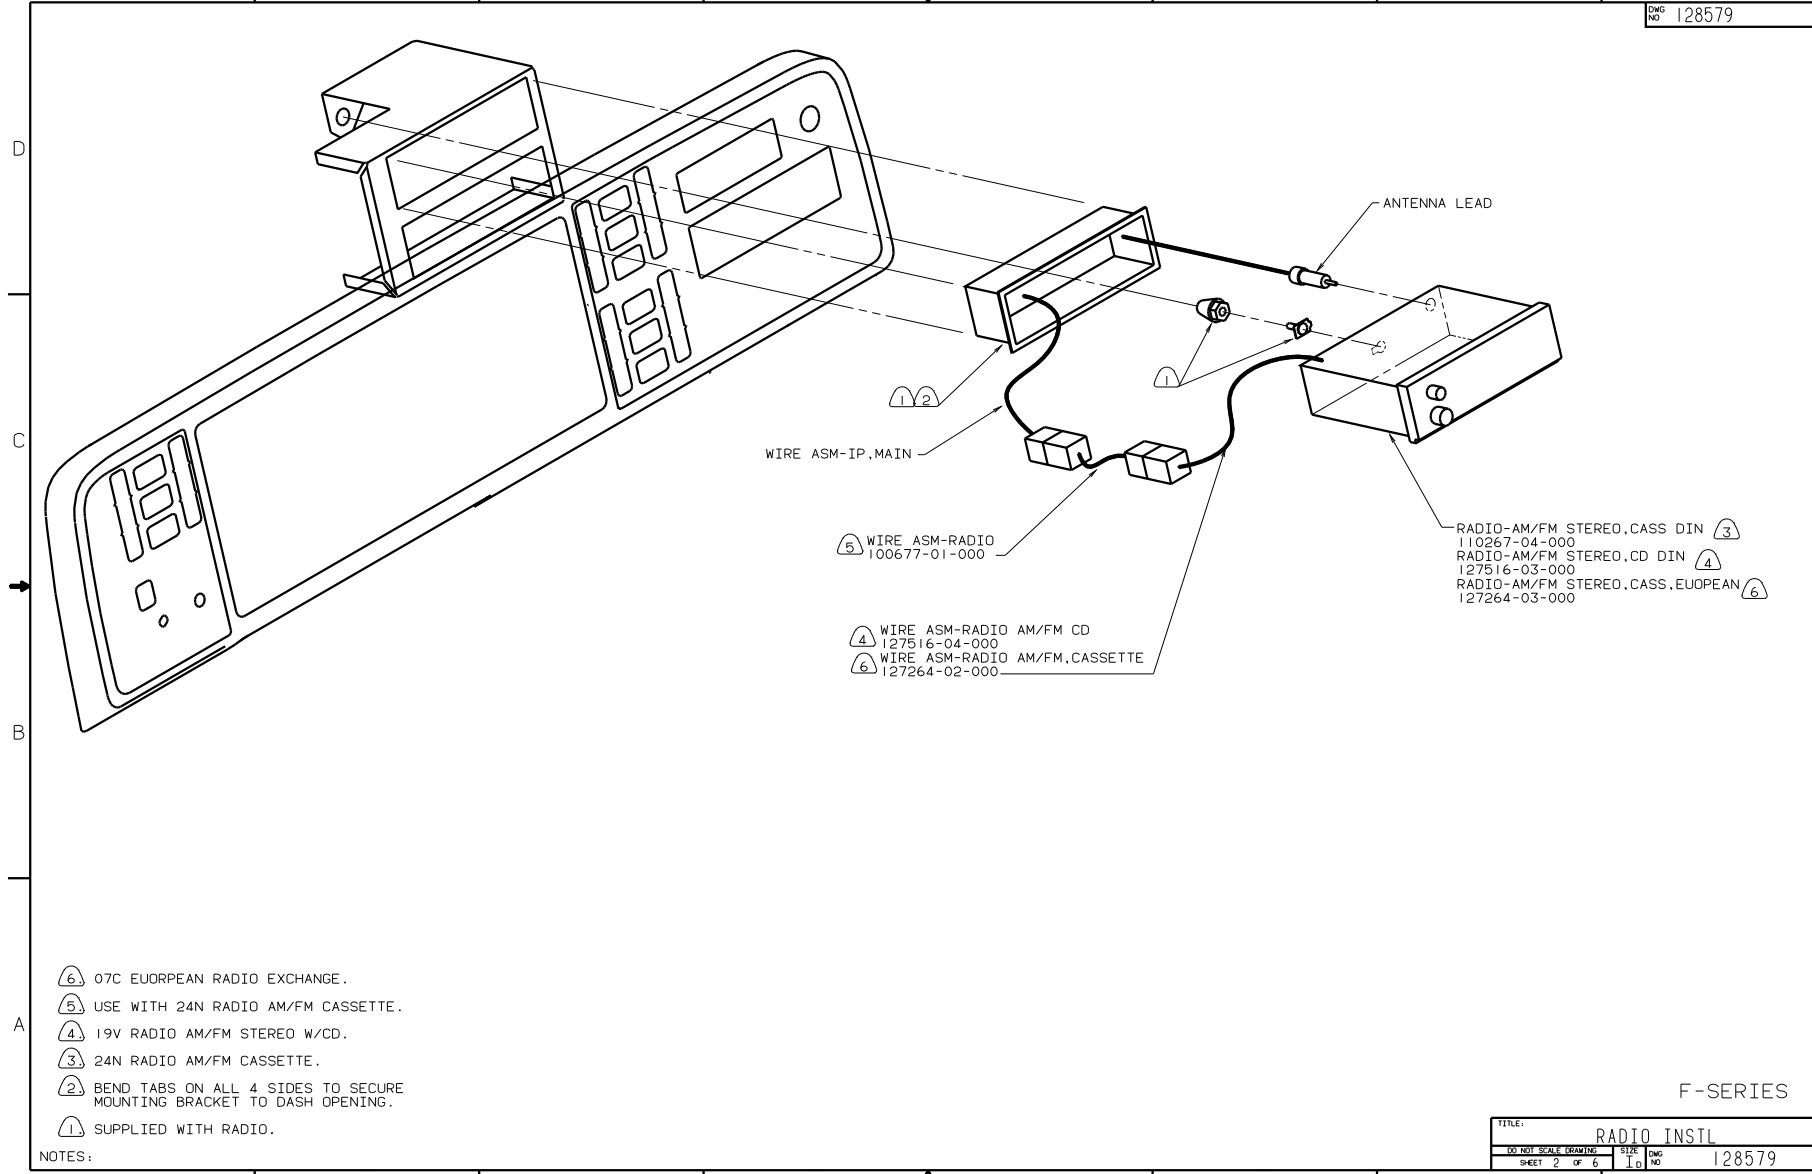

- ⑥ 07C EUROPEAN RADIO EXCHANGE.
- ⑤ USE WITH 24N RADIO AM/FM CASSETTE.
- ④ 19V RADIO AM/FM STEREO W/CD.
- ③ 24N RADIO AM/FM CASSETTE.
- ② BEND TABS ON ALL 4 SIDES TO SECURE MOUNTING BRACKET TO DASH OPENING.
- ① SUPPLIED WITH RADIO.