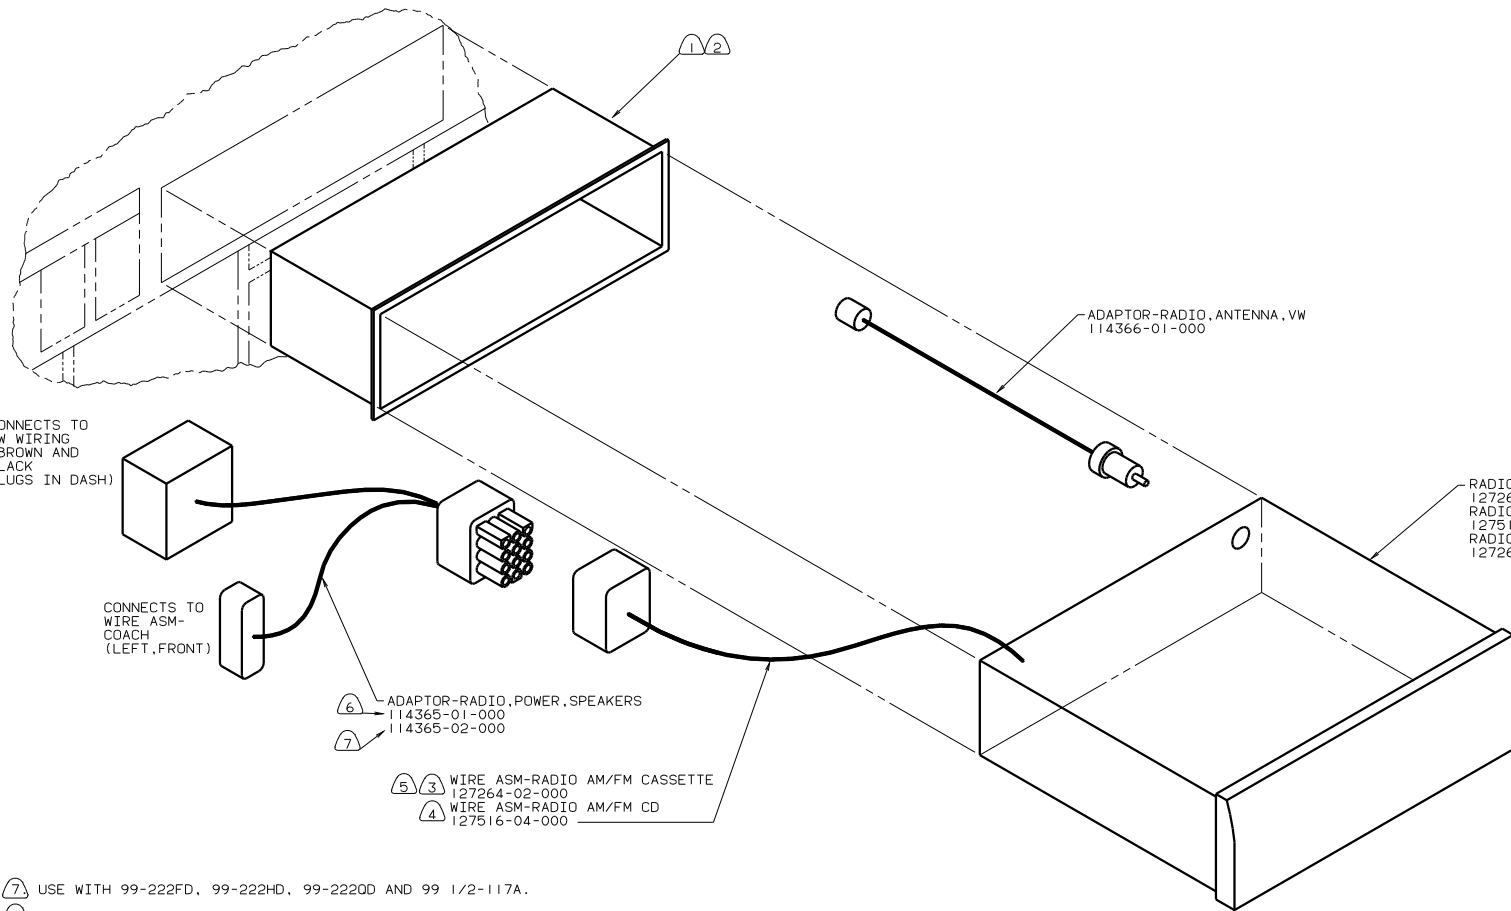

CONNECTS TO VW WIRING (BROWN AND BLACK PLUGS IN DASH)

CONNECTS TO WIRE ASM-COACH (LEFT, FRONT)

6 ADAPTOR-RADIO, POWER, SPEAKERS
114365-01-000
7 114365-02-000

5 3 WIRE ASM-RADIO AM/FM CASSETTE
127264-02-000
4 WIRE ASM-RADIO AM/FM CD
127516-04-000

ADAPTOR-RADIO, ANTENNA, VW
114366-01-000

3 RADIO-AM/FM STEREO, CASS DIN
127264-01-000
4 RADIO-AM/FM STEREO, CD PLAYER
127516-03-000
5 RADIO-AM/FM, CASS, EUROPEAN
127264-03-000

1. NOTES:
2. 7 USE WITH 99-222FD, 99-222HD, 99-2220D AND 99 1/2-117A.
   - 6 USE WITH 99-117A, 99-222F, AND 99-2220.
   - 5 07C EUROPEAN RADIO EXCHANGE.
   - 4 19V RADIO-AM/FM STEREO W/CD.
   - 3 24N RADIO-AM/FM CASSETTE.
   - 2 BEND TABS ON ALL 4 SIDES TO SECURE MOUNTING BRACKET TO DASH OPENING.
   - 1 SUPPLIED WITH RADIO.

H-BODY & B-VAN

WINNEBAGO		99 MOTORHOMES	
OFTR	DATE	UNSPECIFIED TOLERANCES ARE:	MATERIAL:
CMR	DATE	WHOLE DIM (X, Y, Z)	
P E	DATE	ONE-PLACE (X, XX)	
N E	DATE	TWO-PLACE (X, XX)	
DSNR	DATE	THIRD-ANGLE PROJECTION	
LAYOUT NO. -----		TITLE: RADIO INSTL	
DIA #	SCALE: NONE	TO ADJ. SCALE (DIMENSIONS)	SHEET NO. 128579
ALL DIMENSIONS ARE IN MILLIMETERS		SHEET 1 OF 6	DRG NO. 128579