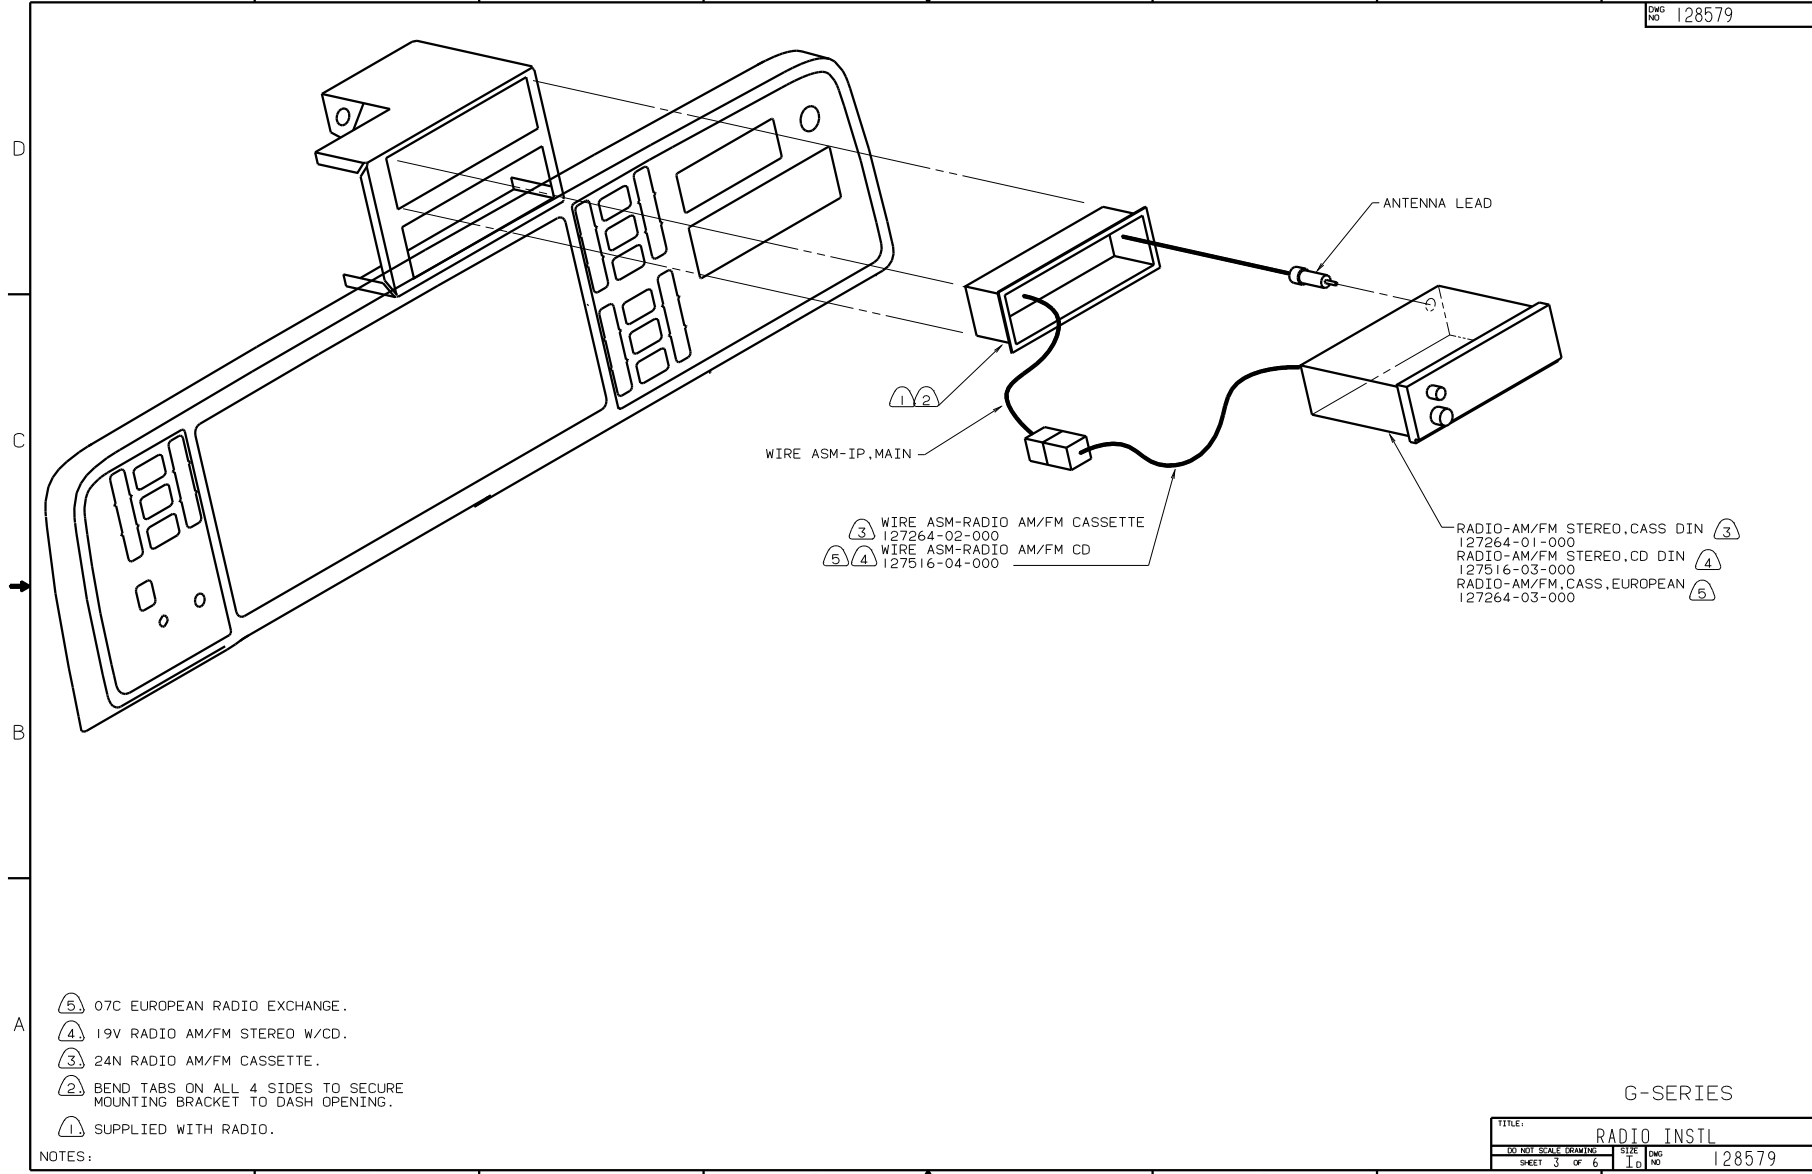

WIRE ASM-IP.MAIN

ANTENNA LEAD

- ③ WIRE ASM-RADIO AM/FM CASSETTE
  127264-02-000
- ⑤ ④ WIRE ASM-RADIO AM/FM CD
  127516-04-000

- RADIO-AM/FM STEREO.CASS DIN ③
  127264-01-000
- RADIO-AM/FM STEREO.CD DIN ④
  127516-03-000
- RADIO-AM/FM.CASS.EUROPEAN ⑤
  127264-03-000

1. NOTES:
- ⑤ 07C EUROPEAN RADIO EXCHANGE.
  - ④ 19V RADIO AM/FM STEREO W/CD.
  - ③ 24N RADIO AM/FM CASSETTE.
  - ② BEND TABS ON ALL 4 SIDES TO SECURE MOUNTING BRACKET TO DASH OPENING.
  - ① SUPPLIED WITH RADIO.

G-SERIES

TITLE: RADIO INSTL	
DO NOT SCALE DRAWING	SIZE: DWG NO 128579
SHEET 3 OF 6	10