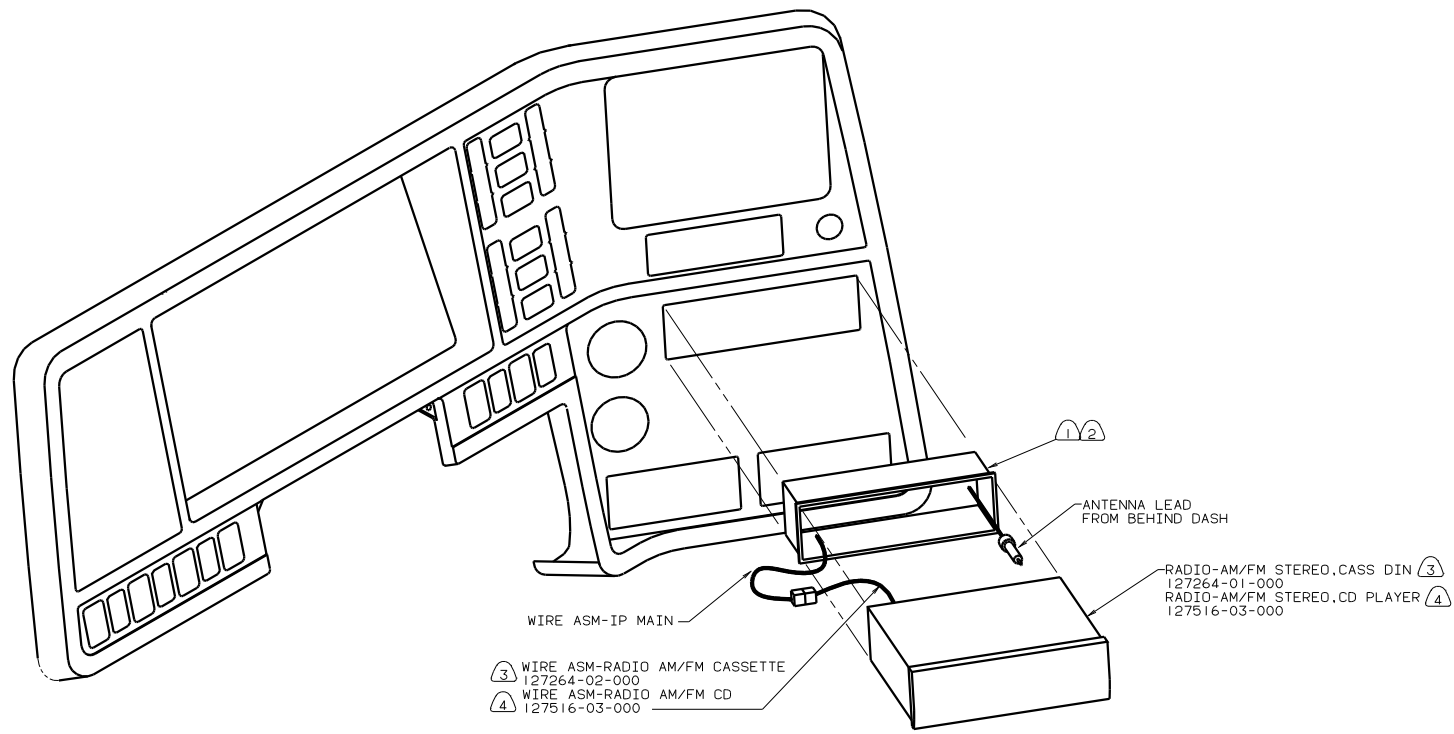

- ③ WIRE ASM-RADIO AM/FM CASSETTE
  127264-02-000
- ④ WIRE ASM-RADIO AM/FM CD
  127516-03-000

ANTENNA LEAD
FROM BEHIND DASH

- RADIO-AM/FM STEREO,CASS DIN ③
  127264-01-000
- RADIO-AM/FM STEREO,CD PLAYER ④
  127516-03-000

WIRE ASM-IP MAIN

- ④ 19V RADIO AM/FM/STEREO W/CD.
- ③ 24N RADIO AM/FM/CASSETTE.
- ② BEND TABS ON ALL 4 SIDES TO SECURE MOUNTING BRACKET TO DASH OPENING.
- ① SUPPLIED WITH RADIO.

NOTES:

Q-SERIES
EXCEPT 38KD & 40JD

TITLE:		RADIO INSTL	
DO NOT SCALE DRAWING	SHEET 5 of 6	DWG NO	128579