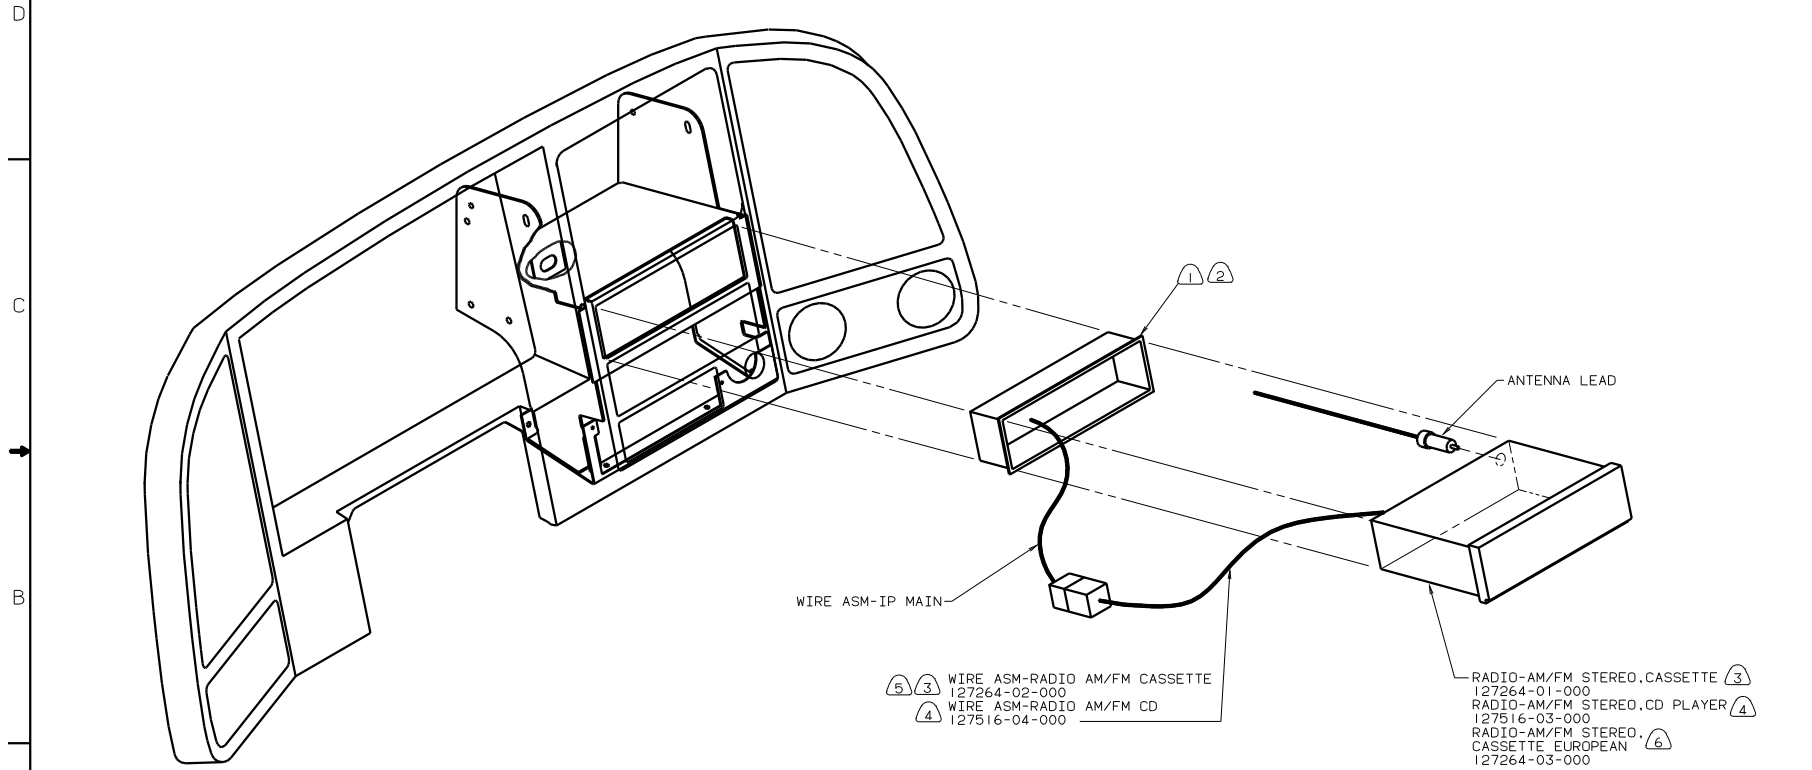

- ⑤ ③ WIRE ASM-RADIO AM/FM CASSETTE
  127264-02-000
- ④ WIRE ASM-RADIO AM/FM CD
  127516-04-000

- RADIO-AM/FM STEREO CASSETTE ③
  127264-01-000
- RADIO-AM/FM STEREO CD PLAYER ④
  127516-03-000
- RADIO-AM/FM STEREO
  CASSETTE EUROPEAN ⑥
  127264-03-000

1. NOTES:
- ⑤ 07C EUROPEAN RADIO EXCHANGE.
  - ④ 19V RADIO-AM/FM/STEREO W/CD.
  - ③ 24N RADIO AM/FM/CASSETTE.
  - ② BEND TABS ON ALL 4 SIDES TO SECURE MOUNTING BRACKET TO DASH OPENING.
  - ① SUPPLIED WITH RADIO.

M & L SERIES

TITLE:		RADIO INSTL	
DO NOT SCALE DRAWING	SIZE	DWG NO	128579
SHEET	4	OF	6