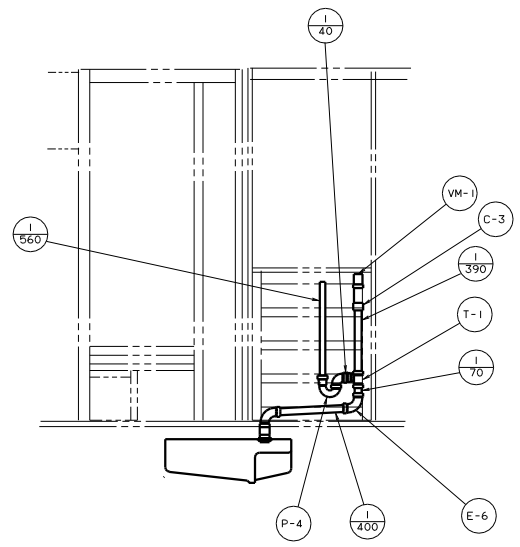

VIEW C-C

- COVER-PUMP
 121140-02-CHT
 121139-02-CHT
 SCREW
 G39-10-12B(6)
- TANK-WATER-90 GAL
 120291-02-000
- 15 WRAP WITH TEFLON TAPE 10405-01-000
 MINIMUM 3 WRAPS.
- 14 USE DETAIL "M" IN THIS AREA
 (BOTH ENDS OF TUBING).
- 13 USE WITHOUT ENTERTAINMENT CENTER.
- 12 USE WITH ENTERTAINMENT CENTER.
- 11 USE WITHOUT DISHWASHER.
- 10 USE WITHOUT ICEMAKER.
- 9 USE WITHOUT WASHER-DRYER.
- 8 LOCATE BEHIND WASHER-DRYER.
- 7 USE WITH WASHER-DRYER.
- 6 USE WITH DISHWASHER.
- 5 USE WITH ICEMAKER.
- 4 USE WITH REFRIGERATOR-ICEMAKER.