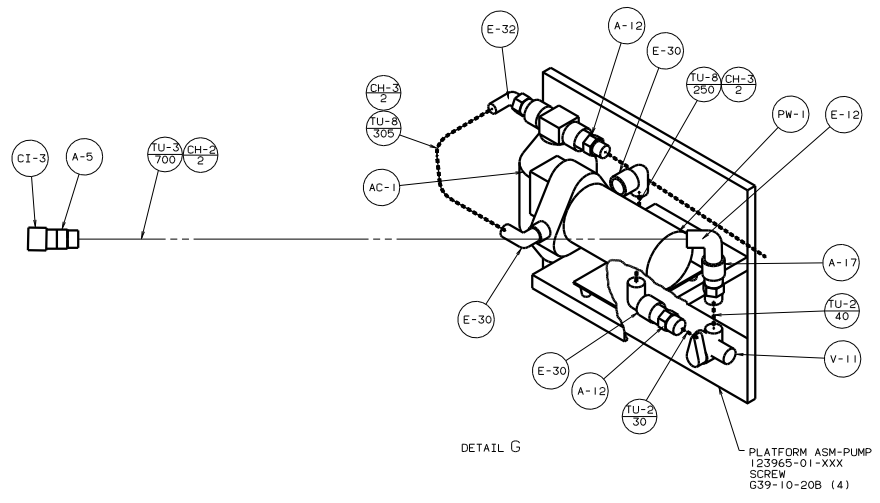

TITLE: WATER SYSTEM INSTL	
NO. OF SHEETS	TOTAL SHEETS
SHEET 5 OF 5	16
DWG. NO. 123849