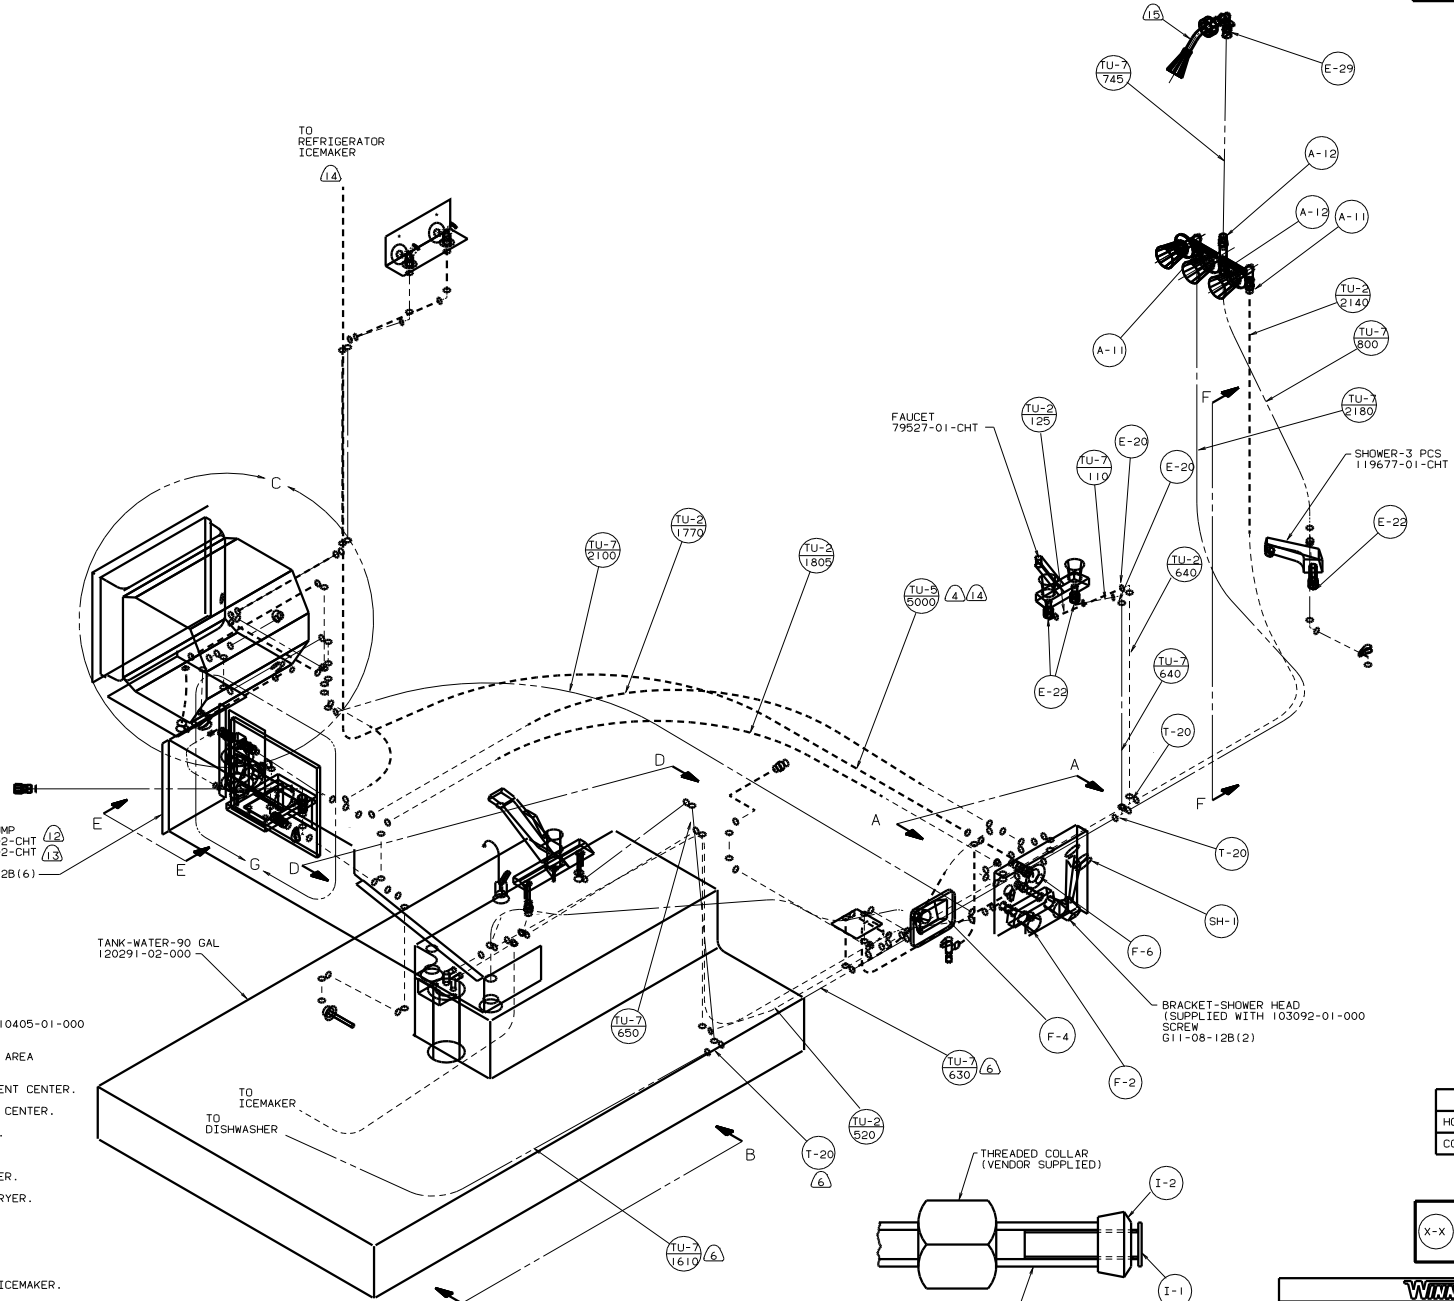

1. COVER-PUMP
   121140-02-CHT
   121139-02-CHT
   SCREW
   G39-10-12B(6)
2. TANK-WATER-90 GAL
   120291-02-000
3. 15 WRAP WITH TEFLON TAPE 10405-01-000
   MINIMUM 3 WRAPS.
4. 14 USE DETAIL "M" IN THIS AREA
   (BOTH ENDS OF TUBING).
5. 13 USE WITHOUT ENTERTAINMENT CENTER.
6. 12 USE WITH ENTERTAINMENT CENTER.
7. 11 USE WITHOUT DISHWASHER.
8. 10 USE WITHOUT ICEMAKER.
9. 9 USE WITHOUT WASHER-DRYER.
10. 8 LOCATE BEHIND WASHER-DRYER.
11. 7 USE WITH WASHER-DRYER.
12. 6 USE WITH DISHWASHER.
13. 5 USE WITH ICEMAKER.
14. 4 USE WITH REFRIGERATOR-ICEMAKER.

3. ALL TUBING TO BE SECURED AT 1200 INTERVALS MAX WITH CLAMP
  10495-01-000 OR CLIP 91951-01-000 AND SCREW G67-10-12B.
2. TUBING TO BE INSTALLED WITH SUFFICIENT SLOPE
  TO PROVIDE DRAINAGE TO NEAREST VALVE.
1. PLASTIC FITTINGS TO BE SEALED WITH SEALANT 84456-01-000.

LEGEND

HOT	-----
COLD	-----

(X-X)
FOR
WATER
CALLOUTS
SEE DWG NO.
116230-01-000