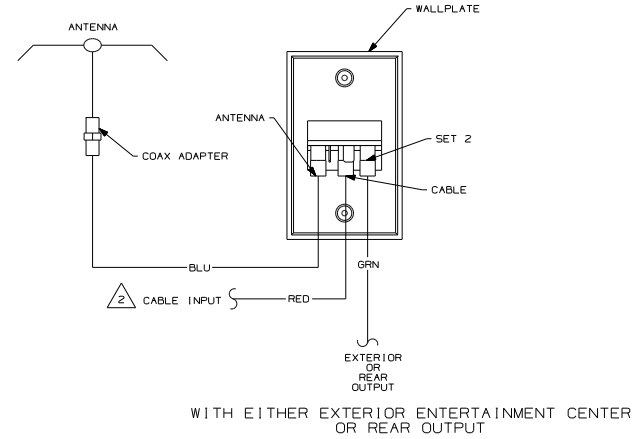

WITH EITHER EXTERIOR ENTERTAINMENT CENTER OR REAR OUTPUT

WITH EXTERIOR ENTERTAINMENT CENTER AND REAR OUTPUT

WITHOUT EITHER EXTERIOR ENTERTAINMENT CENTER OR REAR OUTPUT

2 WITH SATELLITE DISH SEE SATELLITE DISH VIEW SHIT 2 BOTTOM LEFT.  
 1 COLOR INDICATES IDENTIFICATION TAPE.  
 NOTES:

- 2 WITH SATELLITE DISH SEE SATELLITE DISH VIEW BOTTOM LEFT.
- 1 CONNECT TV COAX TO JACK ON FRONT OF WALLPLATE.

N, M OR P-SERIES WITH TV AND VCR OR F, G OR C-BODY WITH TV, VCR, EXTERIOR ENTERTAINMENT CENTER AND REAR OUTPUT