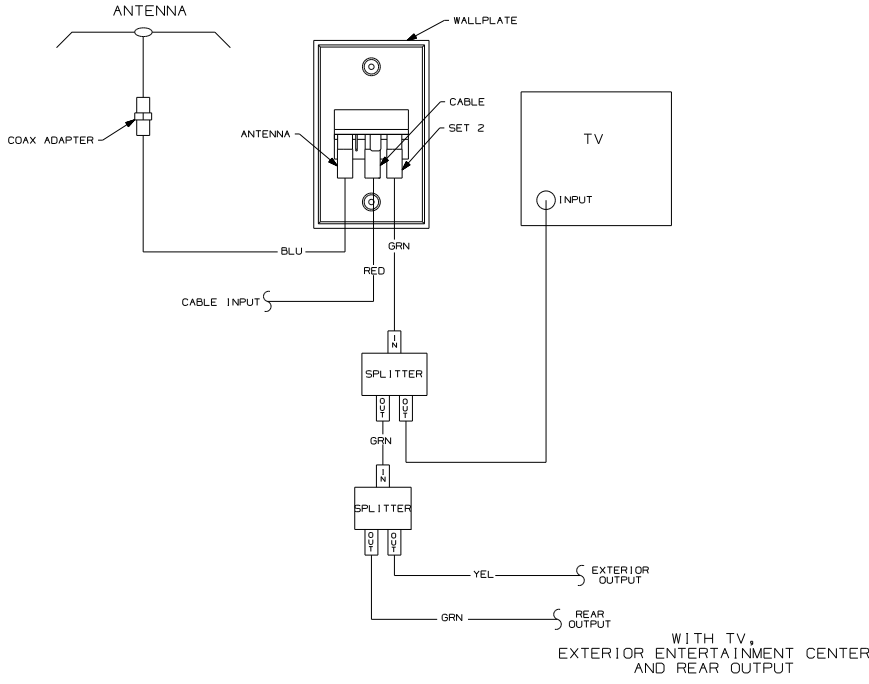

WITH EITHER EXTERIOR ENTERTAINMENT CENTER OR REAR OUTPUT

WITH EXTERIOR ENTERTAINMENT CENTER AND REAR OUTPUT

WITHOUT EITHER EXTERIOR ENTERTAINMENT CENTER OR REAR OUTPUT

2 WITH SATELLITE DISH SEE SATELLITE DISH VIEW SHIT 2 BOTTOM LEFT.  
 1 COLOR INDICATES IDENTIFICATION TAPE.  
 NOTES:

<b>WINNEBAGO</b>		COPYRIGHT 2002 WINNEBAGO INDUSTRIES, INC.	
DATE	ORIG. DATE		
CHKR	ALL DIMENSIONS ARE IN MILLIMETERS		
F.E.	FIRST USED		
CDR	93 MOTORHOMES		
UNSPECIFIED TOLERANCES ARE:		MATERIAL	
HOSE DIA (X.X)	+		
ONE-PLACE (X.XX)	+		
TWO-PLACE (X.XXX)	+		
ANGLE	+		
THIRD ANGLE PROJECTION			
<b>DO NOT SCALE DRAWING</b>			
TITLE: WIRING DIAGRAM-TV COAX			
SHEET 1 OF 2	PART NO	110138	
REF:	1		

- 2 WITH SATELLITE DISH SEE SATELLITE DISH VIEW BOTTOM LEFT.
- 1 CONNECT TV COAX TO JACK ON FRONT OF WALLPLATE.

N, M OR P-SERIES WITH TV AND VCR OR F, G OR C-BODY WITH TV, VCR, EXTERIOR ENTERTAINMENT CENTER AND REAR OUTPUT