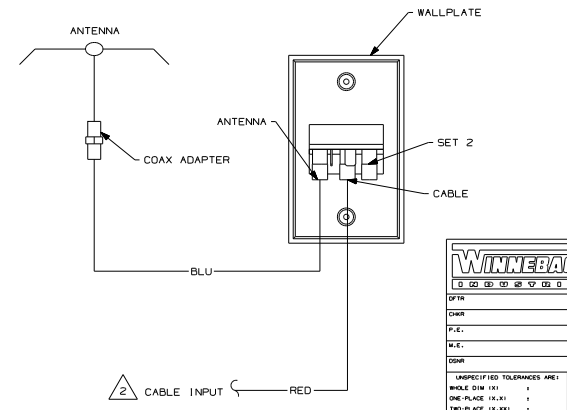

WITH EITHER EXTERIOR ENTERTAINMENT CENTER OR REAR OUTPUT

WITH EXTERIOR ENTERTAINMENT CENTER AND REAR OUTPUT

WITHOUT EITHER EXTERIOR ENTERTAINMENT CENTER OR REAR OUTPUT

2 WITH SATELLITE DISH SEE SATELLITE DISH VIEW SHIT 2 BOTTOM LEFT.  
 1 COLOR INDICATES IDENTIFICATION TAPE.  
 NOTES:

- 2 WITH SATELLITE DISH SEE SATELLITE DISH VIEW BOTTOM LEFT.
- 1 CONNECT TV COAX TO JACK ON FRONT OF WALLPLATE.

N, M OR P-SERIES WITH TV AND VCR OR F, G OR C-BODY WITH TV, VCR, EXTERIOR ENTERTAINMENT CENTER AND REAR OUTPUT