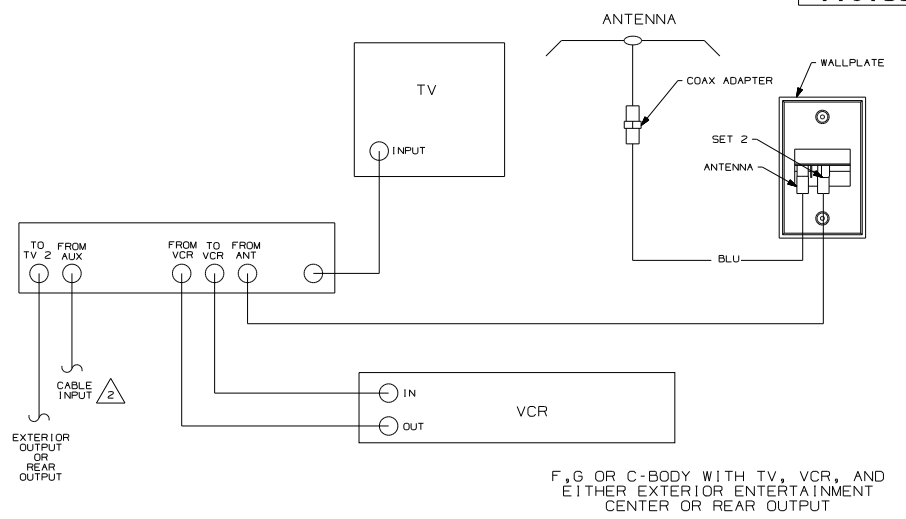

WITH EITHER EXTERIOR ENTERTAINMENT CENTER OR REAR OUTPUT

WITH EXTERIOR ENTERTAINMENT CENTER AND REAR OUTPUT

WITHOUT EITHER EXTERIOR ENTERTAINMENT CENTER OR REAR OUTPUT

2 WITH SATELLITE DISH SEE SATELLITE DISH VIEW SHIT 2 BOTTOM LEFT.  
 1 COLOR INDICATES IDENTIFICATION TAPE.  
 NOTES:

- 2 WITH SATELLITE DISH SEE SATELLITE DISH VIEW BOTTOM LEFT.
- 1 CONNECT TV COAX TO JACK ON FRONT OF WALLPLATE.

N, M OR P-SERIES WITH TV AND VCR OR F, G OR C-BODY WITH TV, VCR, EXTERIOR ENTERTAINMENT CENTER AND REAR OUTPUT