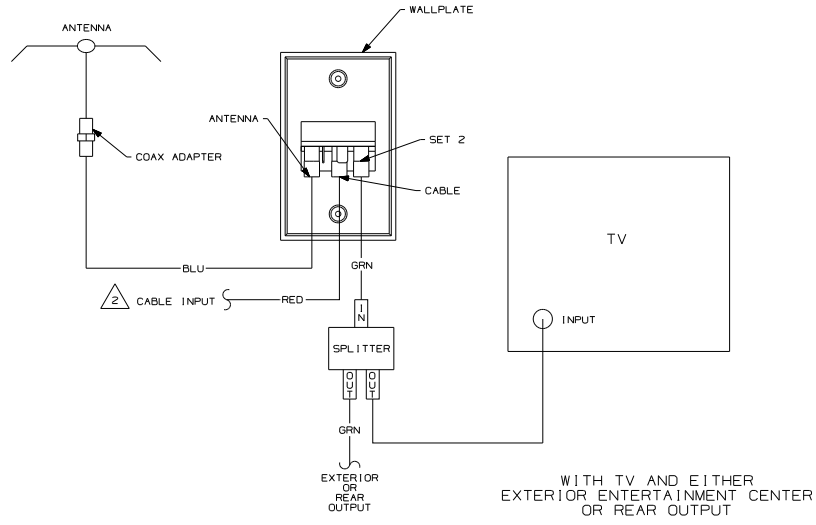

2 WITH SATELLITE DISH SEE SATELLITE DISH VIEW SHIT 2 BOTTOM LEFT.
1 COLOR INDICATES IDENTIFICATION TAPE.
NOTES:

WINNEBAGO		COPYRIGHT 2002 WINNEBAGO INDUSTRIES, INC.	
DATE	ORIG. DATE		
CHKR	ALL DIMENSIONS ARE IN MILLIMETERS		
F.E.	FIRST USED		
CDR	93 MOTORHOMES		
UNSPECIFIED TOLERANCES ARE:		MATERIAL	
HOSE DIA (X.X)	+		
ONE-PLACE (X.XX)	+		
TWO-PLACE (X.XXX)	+		
ANGLE	+		
THIRD ANGLE PROJECTION			
DO NOT SCALE DRAWING			
TITLE: WIRING DIAGRAM-TV COAX			
SHEET 1 OF 2	PART NO	110138	
REF:	1