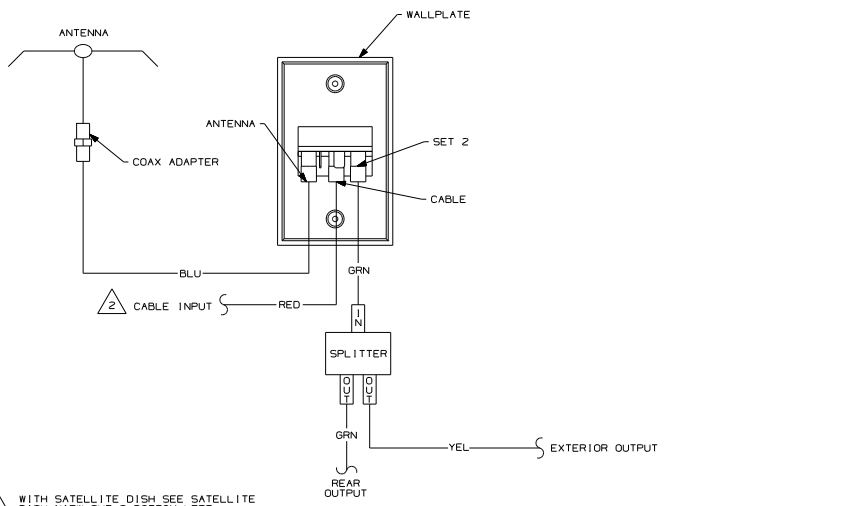

WITH EITHER EXTERIOR ENTERTAINMENT CENTER OR REAR OUTPUT

WITH EXTERIOR ENTERTAINMENT CENTER AND REAR OUTPUT

WITHOUT EITHER EXTERIOR ENTERTAINMENT CENTER OR REAR OUTPUT

2 WITH SATELLITE DISH SEE SATELLITE DISH VIEW SHIT 2 BOTTOM LEFT.  
 1 COLOR INDICATES IDENTIFICATION TAPE.  
 NOTES:

- 2 WITH SATELLITE DISH SEE SATELLITE DISH VIEW BOTTOM LEFT.
- 1 CONNECT TV COAX TO JACK ON FRONT OF WALLPLATE.

N, M OR P-SERIES WITH TV AND VCR OR F, G OR C-BODY WITH TV, VCR, EXTERIOR ENTERTAINMENT CENTER AND REAR OUTPUT