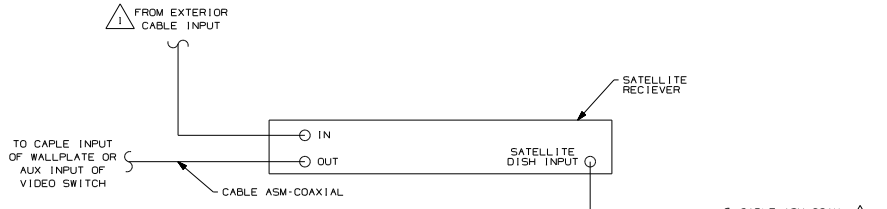

- 2 WITH SATELLITE DISH SEE SATELLITE DISH VIEW BOTTOM LEFT.
- 1 CONNECT TV COAX TO JACK ON FRONT OF WALLPLATE.

N, M OR P-SERIES WITH TV AND VCR OR F, G OR C-BODY WITH TV, VCR, EXTERIOR ENTERTAINMENT CENTER AND REAR OUTPUT

FIRST USES	
93 MOTORHAMES	
DO NOT SCALE DRAWING	
TITLE: WIRING DIAGRAM-TV COAX	
SHEET 2	PART NO 110138