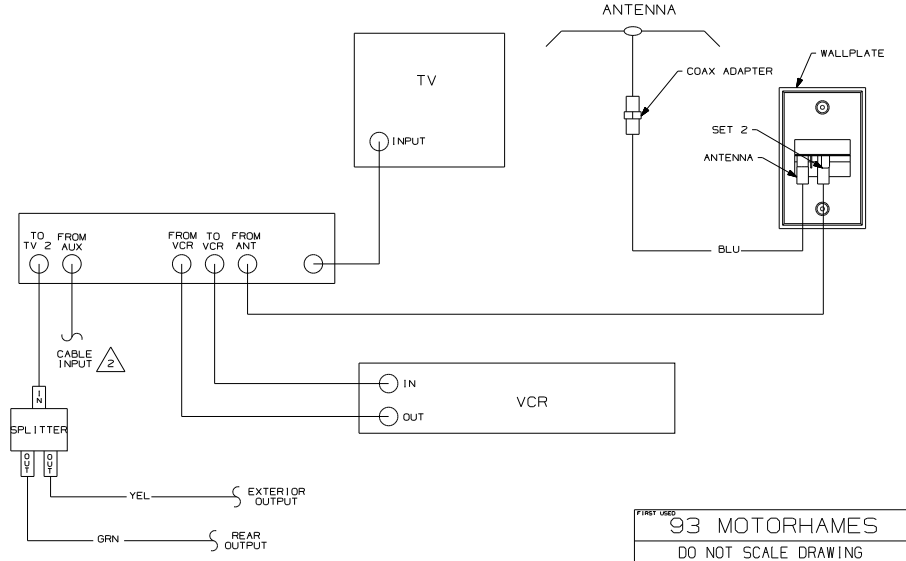

WITH EITHER EXTERIOR ENTERTAINMENT CENTER OR REAR OUTPUT

WITH EXTERIOR ENTERTAINMENT CENTER AND REAR OUTPUT

WITHOUT EITHER EXTERIOR ENTERTAINMENT CENTER OR REAR OUTPUT

2 WITH SATELLITE DISH SEE SATELLITE DISH VIEW SHIT 2 BOTTOM LEFT.  
 1 COLOR INDICATES IDENTIFICATION TAPE.  
 NOTES:

<b>WINNEBAGO</b>		COPYRIGHT 2002 WINNEBAGO INDUSTRIES, INC.	
DATE	ORIG. DATE		
CHKR	ALL DIMENSIONS ARE IN MILLIMETERS		
F.E.	FIRST USED		
CDR	93 MOTORHOMES		
UNSPECIFIED TOLERANCES ARE:		MATERIAL	
HOSE DIA (X.X)	+		
ONE-PLACE (X.XX)	+		
TWO-PLACE (X.XXX)	+		
ANGLE	+		
THIRD ANGLE PROJECTION			
<b>DO NOT SCALE DRAWING</b>			
TITLE: WIRING DIAGRAM-TV COAX			
SHEET 1 OF 2	PART NO	110138	
REF:	1		

- 2 WITH SATELLITE DISH SEE SATELLITE DISH VIEW BOTTOM LEFT.
- 1 CONNECT TV COAX TO JACK ON FRONT OF WALLPLATE.

N, M OR P-SERIES WITH TV AND VCR OR F, G OR C-BODY WITH TV, VCR, EXTERIOR ENTERTAINMENT CENTER AND REAR OUTPUT