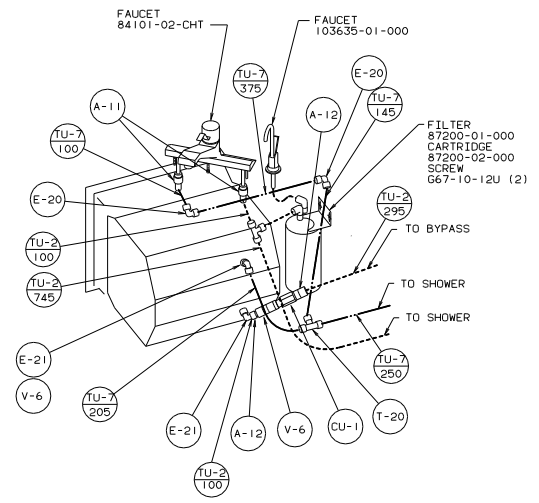

VIEW B-B (6)

VIEW B-B (WITH WATER FILTER)

TITLE: WATER SYSTEM INSTL		DWG NO: 118020	
30 NET SCALE DRAWING	3	3	1
SHEET 3 OF 3	1	1	1