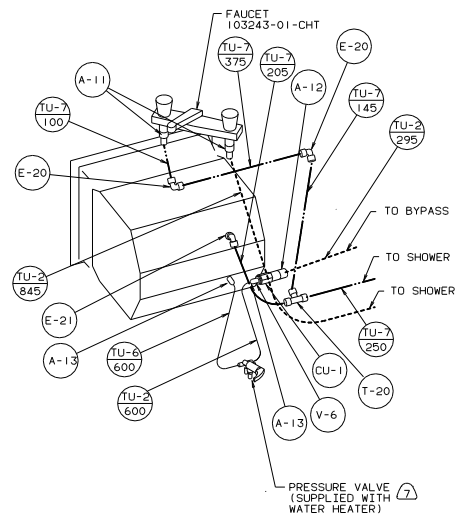

VIEW B-B (6)